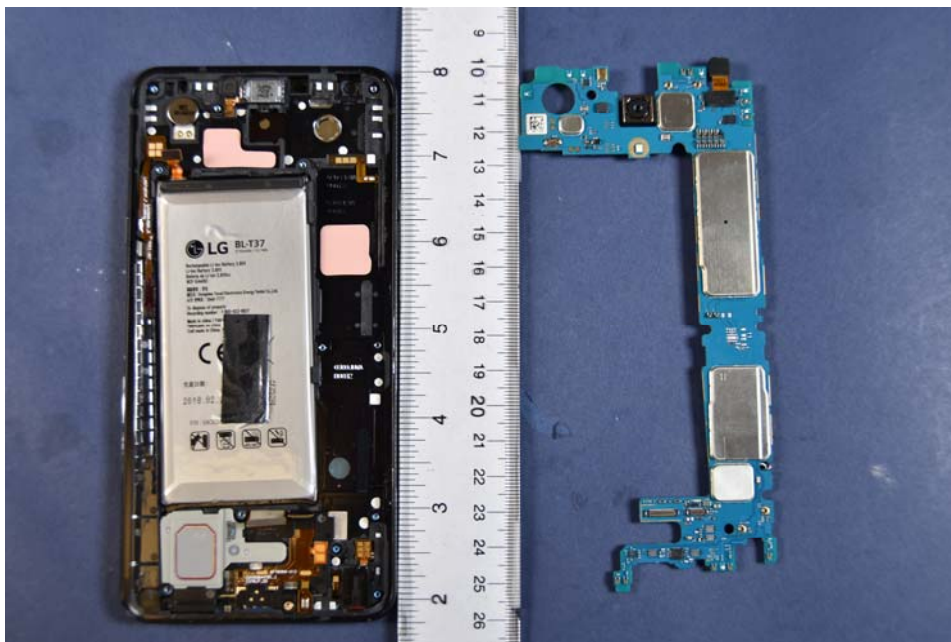

**INTERNAL PHOTOGRAPHS**

	<p>LG Electronics MobileComm U.S.A FCC ID: ZNFQ710WA</p>	<p>Model: LM-Q710WA</p>
<p>Internal Photos</p>	<p>EUT Type: Portable Handset</p>	<p>Page 2 of 4</p>

	<p>LG Electronics MobileComm U.S.A FCC ID: ZNFQ710WA</p>	<p>Model: LM-Q710WA</p>
<p>Internal Photos</p>	<p>EUT Type: Portable Handset</p>	<p>Page 3 of 4</p>

	LG Electronics MobileComm U.S.A FCC ID: ZNFQ710WA	Model: LM-Q710WA
Internal Photos	EUT Type: Portable Handset	Page 4 of 4