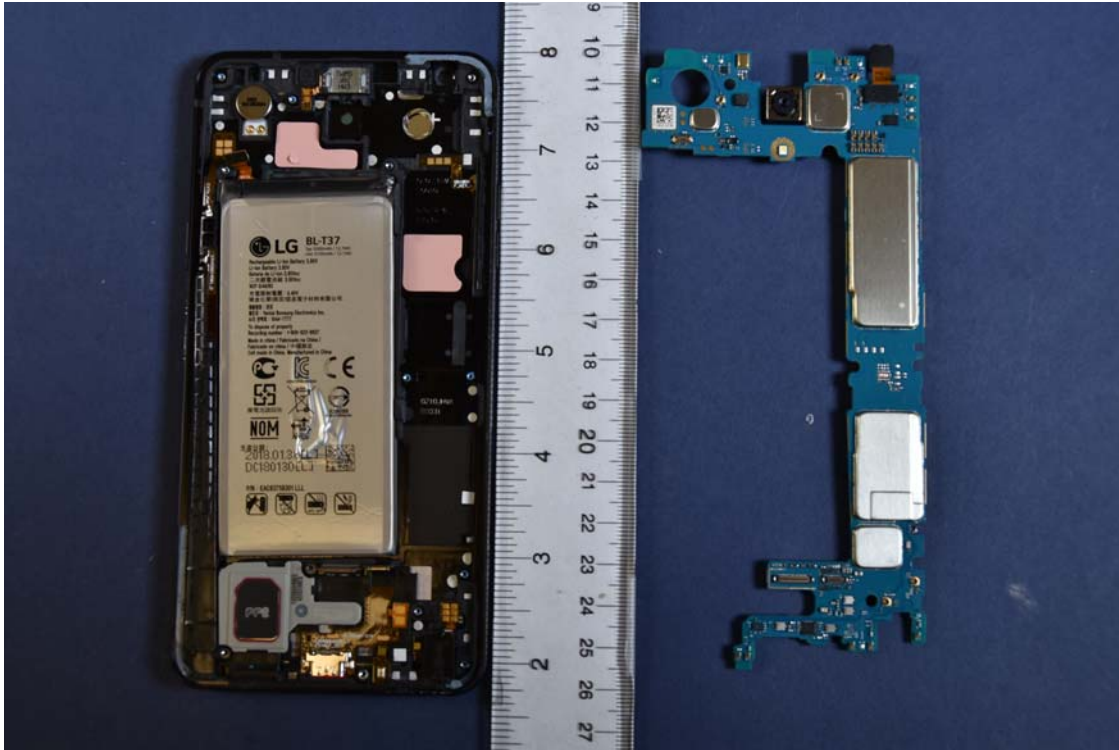

INTERNAL PHOTOGRAPHS

	<p>LG Electronics MobileComm U.S.A FCC ID: ZNFQ710CS</p>	<p>Model: LM-Q710CS</p>
<p>Internal Photos</p>	<p>EUT Type: Portable Handset</p>	<p>Page 1 of 9</p>

	<p>LG Electronics MobileComm U.S.A FCC ID: ZNFQ710CS</p>	<p>Model: LM-Q710CS</p>
<p>Internal Photos</p>	<p>EUT Type: Portable Handset</p>	<p>Page 2 of 9</p>

	<p>LG Electronics MobileComm U.S.A FCC ID: ZNFQ710CS</p>	<p>Model: LM-Q710CS</p>
<p>Internal Photos</p>	<p>EUT Type: Portable Handset</p>	<p>Page 3 of 9</p>

	LG Electronics MobileComm U.S.A FCC ID: ZNFQ710CS	Model: LM-Q710CS
Internal Photos	EUT Type: Portable Handset	Page 4 of 9

	<p>LG Electronics MobileComm U.S.A FCC ID: ZNFQ710CS</p>	<p>Model: LM-Q710CS</p>
<p>Internal Photos</p>	<p>EUT Type: Portable Handset</p>	<p>Page 5 of 9</p>

	LG Electronics MobileComm U.S.A FCC ID: ZNFQ710CS	Model: LM-Q710CS
Internal Photos	EUT Type: Portable Handset	Page 8 of 9

	LG Electronics MobileComm U.S.A FCC ID: ZNFQ710CS	Model: LM-Q710CS
Internal Photos	EUT Type: Portable Handset	Page 9 of 9