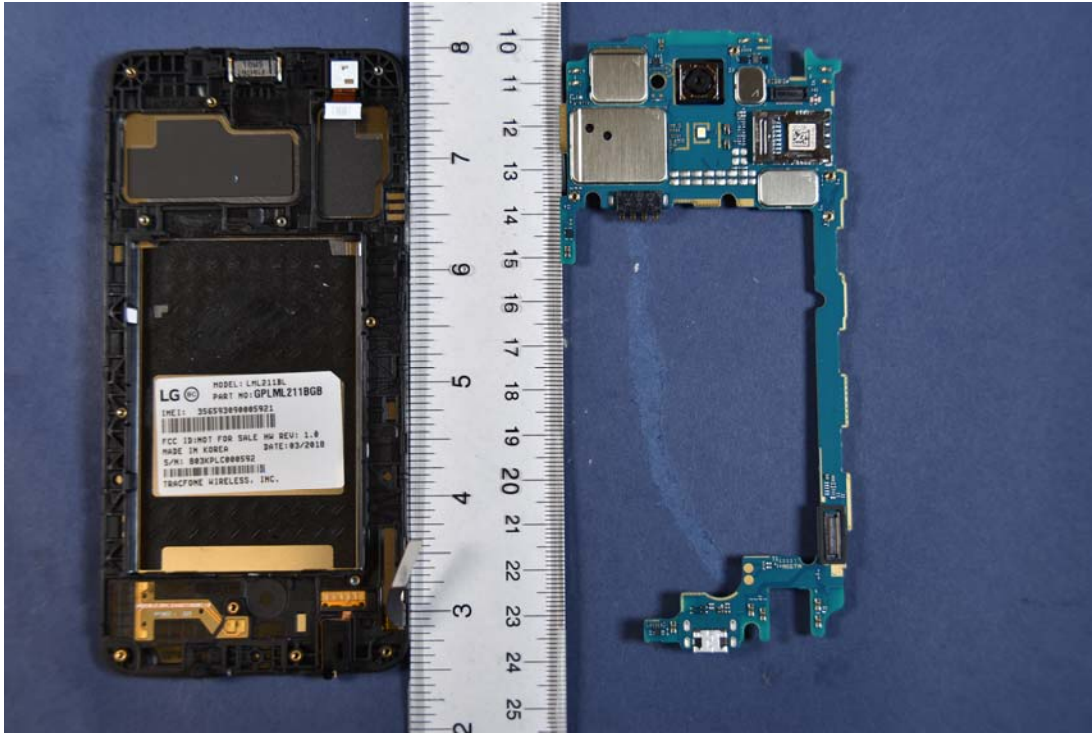

INTERNAL PHOTOGRAPHS

	LG Electronics MobileComm U.S.A FCC ID: ZNLF211BL	Model: LML211BL
Internal Photos	EUT Type: Portable Handset	Page 1 of 4

	LG Electronics MobileComm U.S.A FCC ID: ZNFL211BL	Model: LML211BL
Internal Photos	EUT Type: Portable Handset	Page 4 of 4