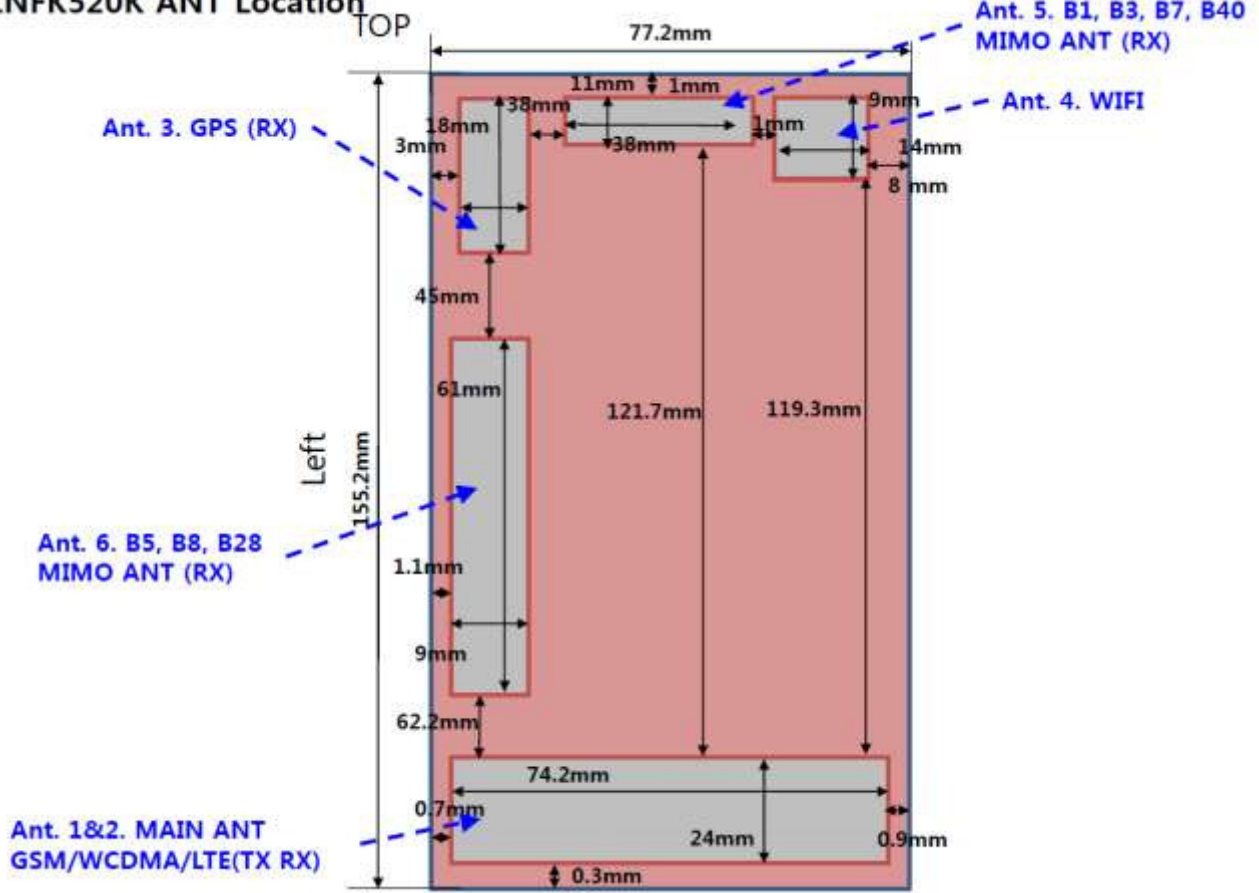

Antenna and Device Information

ZNFK520K ANT Location

SAR Test Setup Photographs

■ **Test Setup Photo (Left All)**

■ Test Setup Photo(Left Touch/Tilt)

■ **Test Setup Photo (Right All)**

■ **Test Setup Photo (Right Touch/Tilt)**

■ **Test Setup Photo (Body All)**

■ **Test Setup Photo (Rear)**

[Distance of 1.0 cm from the EUT]

■ **Test Setup Photo (Front)**

[Distance of **1.0 cm** from the EUT]

■ **Test Setup Photo (Left)**

[Distance of 1.0 cm from the EUT]

■ **Test Setup Photo (Right)**

[Distance of 1.0 cm from the EUT]

■ **Test Setup Photo(Top)**

[Distance of 1.0 cm from the EUT]

■ **Test Setup Photo(Bottom)**

[Distance of 1.0 cm from the EUT]