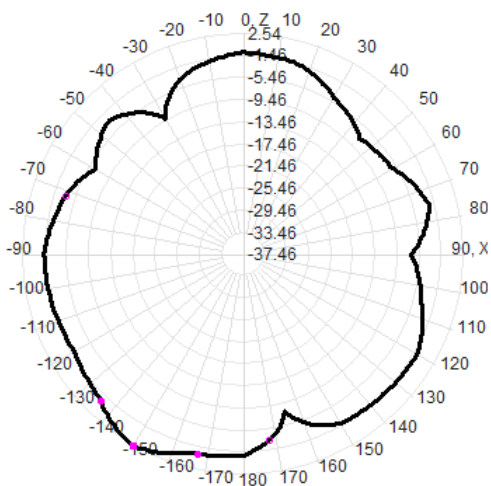

WP816 天线技术规格书 Antenna Specification

Brand Name: GRANDSTREAM

Manufacture: SHENZHEN CHAOLIU NETWORK TECHNOLOGIES CO., LTD

Manufacturing address: 14th Floor, Building-C, Coolpad Building, Gaoxin North District, Science Park,

Nanshan District, Shenzhen

Product Number (or model Name) : 118-00152-00

设计规格 specifications

频率范围 Frequency (MHz)	2.4G: 2400~2500	5G: 5150~5850
电压驻波比 VSWR	$\leq 2.0: 1$	
峰值增益 Peak Gain (dBi)	2.4G: 2.54	5G: 4.54
效率 Efficiency (%)	2.4G: ≥ 65	5G: ≥ 65
天线类型 Type	PIFA Antenna	
辐射方向 Radiation Properties	全向 Omni-directional	
最大输入功率 Max Input Power (Watts)	2	
工作温度 Operation Temperature	-40°C to 85°C	
储存温度 Storage Temperature	-40°C to 85°C	
相对湿度 Relative Humidity	40% to 95%	
环保认证 ROHS Compliant	通过 Yes	

辐射方向图 Radiation Pattern (unit: dB)

2.4G phi=0deg

2.4G phi=90deg

2.4G theta=90deg

2.4G 3D

5G phi=0deg

5G phi=90deg

5G theta=90deg