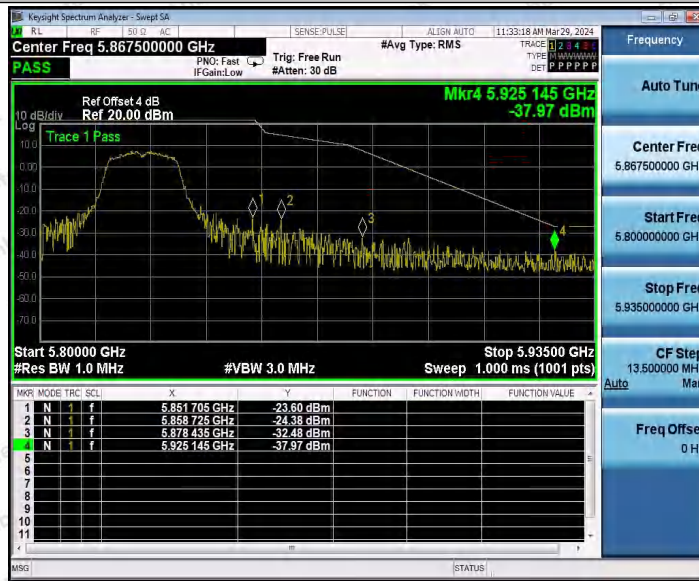

11AC20MIMO_Ant2_High_5825