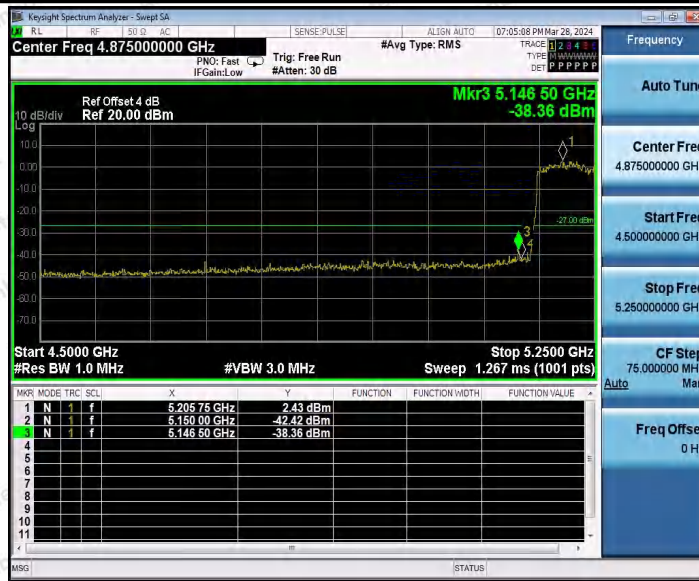

Shenzhen Anbotek Compliance Laboratory Limited

Address: 1/F., Building D, Sogood Science and Technology Park, Sanwei Community, Hangcheng Street, Bao'an District, Shenzhen, Guangdong, China.
Tel: (86) 0755-26066440 Fax: (86) 0755-26014772 Email: service@anbotek.com

Hotline 400-003-0500
www.anbotek.com.cn