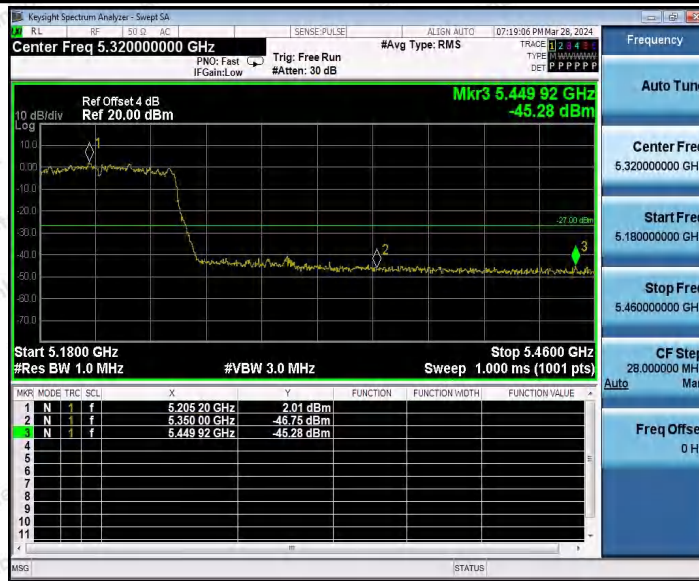

11AC80MIMO_Ant1_High_5210