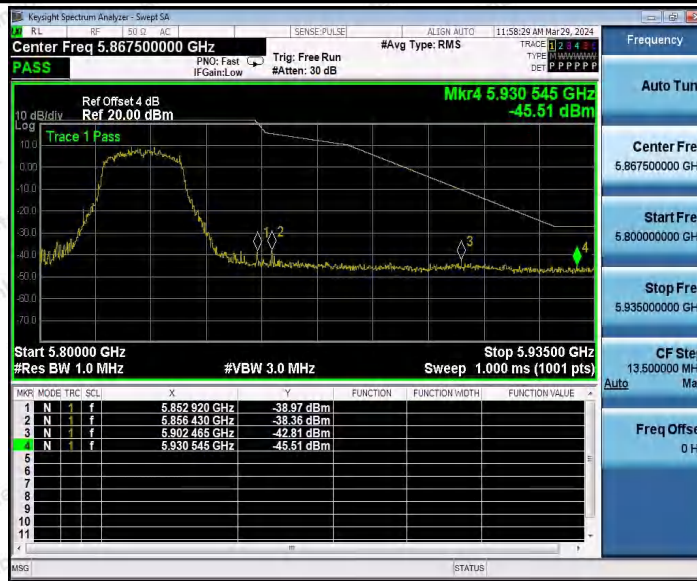

Shenzhen Anbotek Compliance Laboratory Limited

Address: 1/F., Building D, Sogood Science and Technology Park, Sanwei Community, Hangcheng Street, Bao'an District, Shenzhen, Guangdong, China.
Tel: (86) 0755-26066440 Fax: (86) 0755-26014772 Email: service@anbotek.com

Hotline 400-003-0500
www.anbotek.com.cn