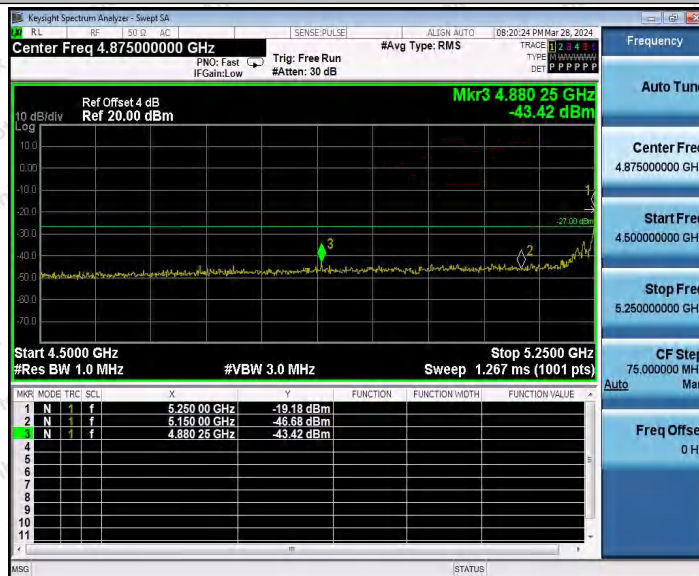

Hotline  
400-003-0500  
www.anbotek.com.cn

11AC80MIMO\_Ant2\_High\_5210

11AC80MIMO\_Ant1\_Low\_5290