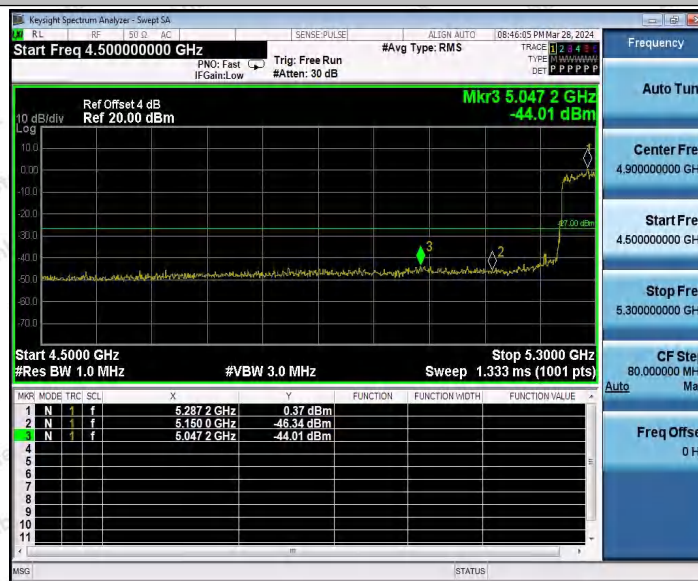

11AC80MIMO_Ant2_Low_5290