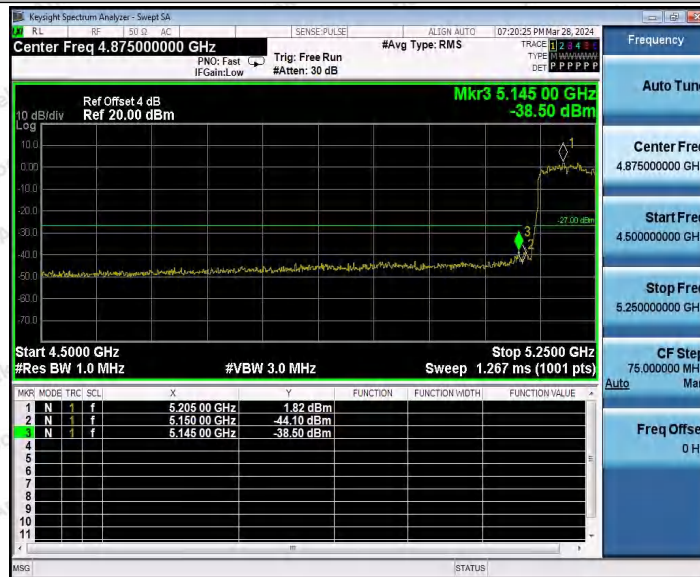

Hotline 400-003-0500  
 www.anbotek.com.cn

11AC80MIMO\_Ant1\_Low\_5210

11AC80MIMO\_Ant2\_Low\_5210

11AC80MIMO\_Ant1\_High\_5210