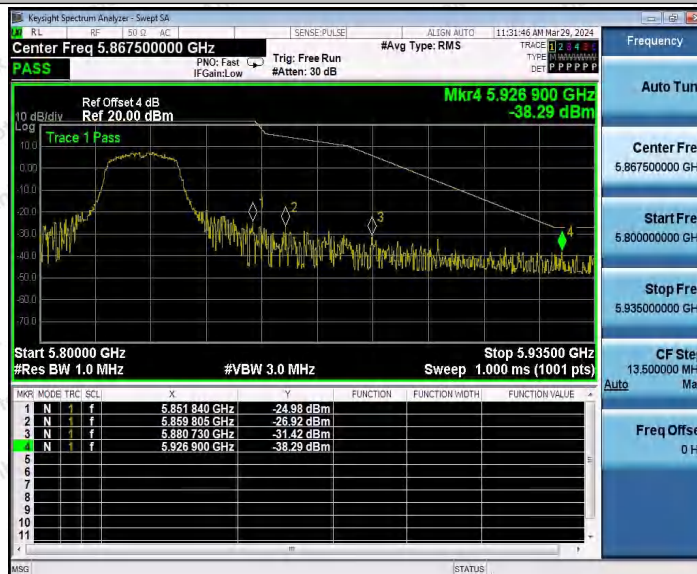

Hotline  
400-003-0500  
www.anbotek.com.cn

11AC20MIMO\_Ant2\_Low\_5745

11AC20MIMO\_Ant1\_High\_5825