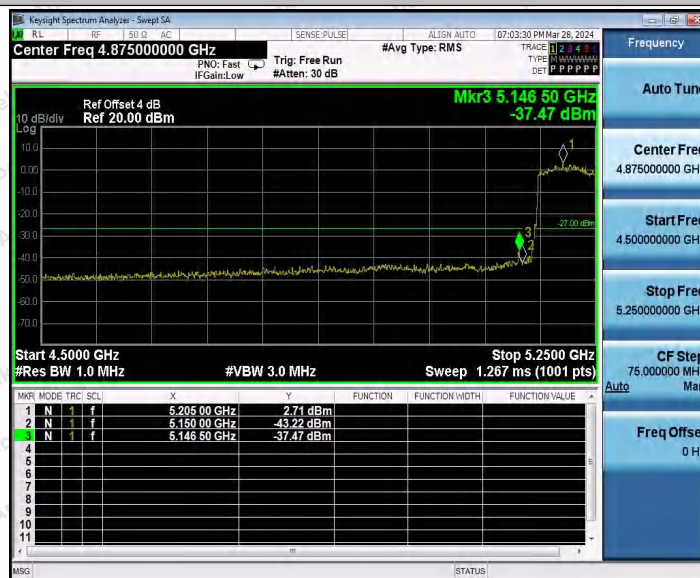

11AX80MIMO_Ant1_Low_5210

11AX80MIMO_Ant2_Low_5210

Shenzhen Anbotek Compliance Laboratory Limited

Address: 1/F., Building D, Sogood Science and Technology Park, Sanwei Community, Hangcheng Street, Bao'an District, Shenzhen, Guangdong, China.
Tel: (86) 0755-26066440 Fax: (86) 0755-26014772 Email: service@anbotek.com

Hotline
400-003-0500
www.anbotek.com.cn