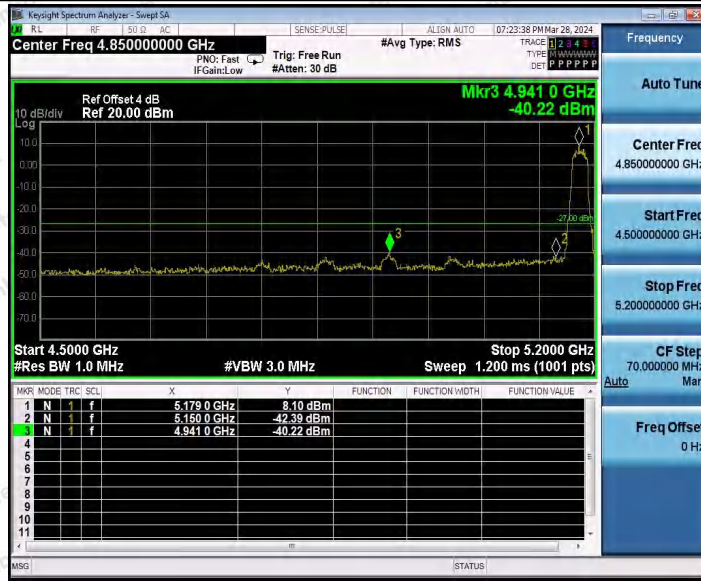

Shenzhen Anbotek Compliance Laboratory Limited

Address: 1/F., Building D, Sogood Science and Technology Park, Sanwei Community, Hangcheng Street, Bao'an District, Shenzhen, Guangdong, China.
Tel: (86) 0755-26066440 Fax: (86) 0755-26014772 Email: service@anbotek.com

Hotline 400-003-0500
www.anbotek.com.cn