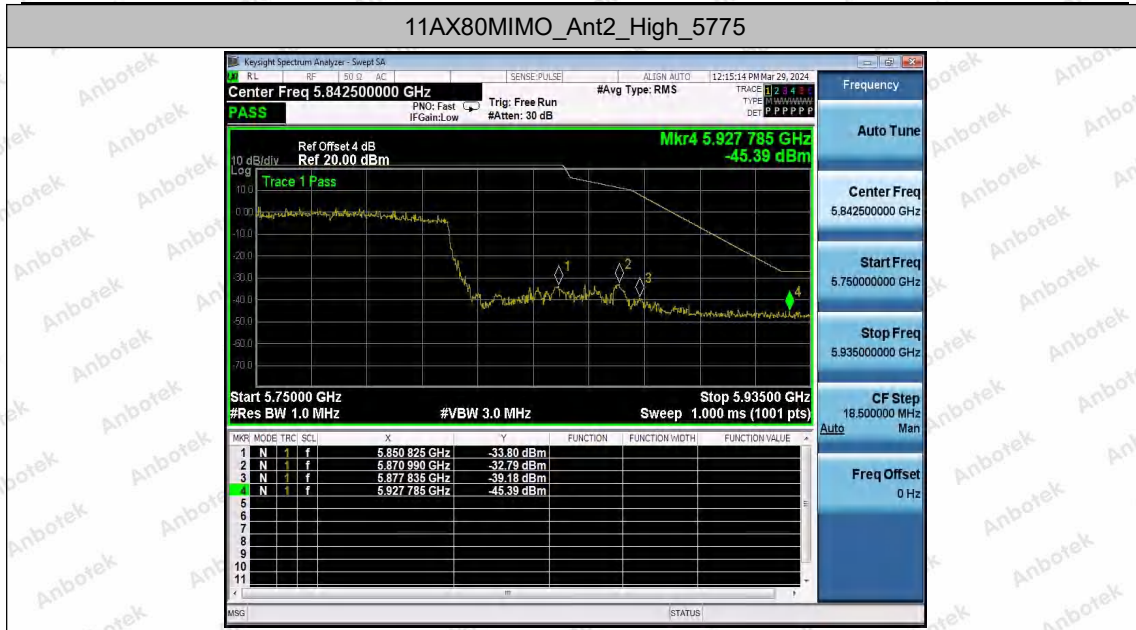

Shenzhen Anbotek Compliance Laboratory Limited

Address: 1/F., Building D, Sogood Science and Technology Park, Sanwei Community, Hangcheng Street, Bao'an District, Shenzhen, Guangdong, China.
Tel: (86) 0755-26066440 Fax: (86) 0755-26014772 Email: service@anbotek.com

Hotline
400-003-0500
www.anbotek.com.cn