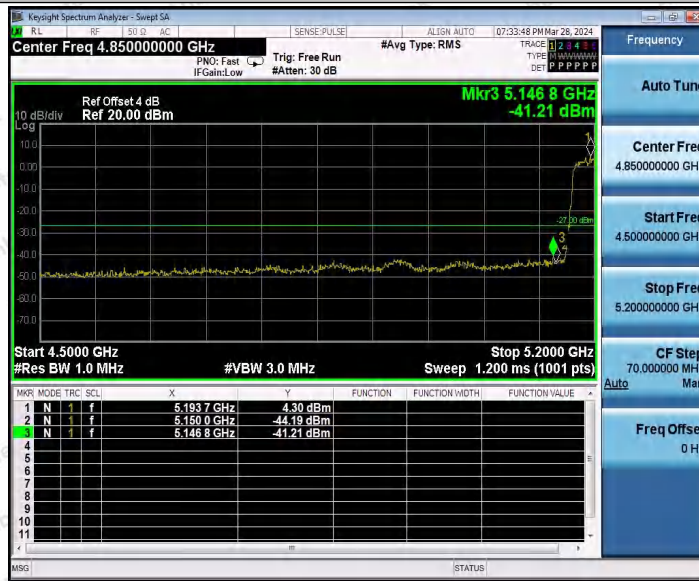

11AX40MIMO_Ant2_Low_5190