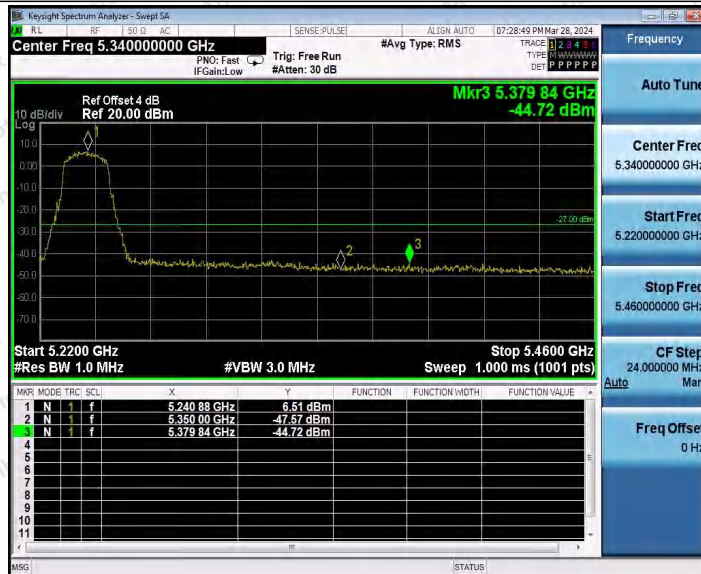

Hotline  
400-003-0500  
www.anbotek.com.cn

11AX20MIMO\_Ant2\_Low\_5180

11AX20MIMO\_Ant1\_High\_5240