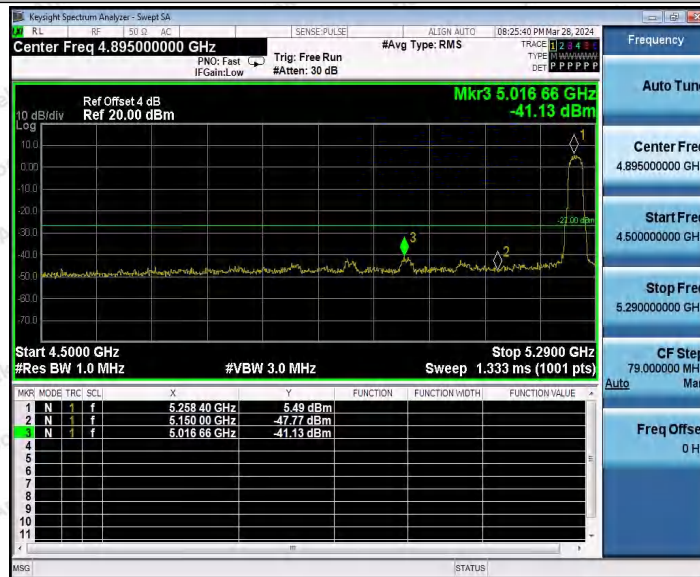

11AX20MIMO_Ant1_Low_5260

11AX20MIMO_Ant2_Low_5260

Shenzhen Anbotek Compliance Laboratory Limited

Address: 1/F., Building D, Sogood Science and Technology Park, Sanwei Community, Hangcheng Street, Bao'an District, Shenzhen, Guangdong, China.
Tel: (86) 0755-26066440 Fax: (86) 0755-26014772 Email: service@anbotek.com

Hotline
400-003-0500
www.anbotek.com.cn