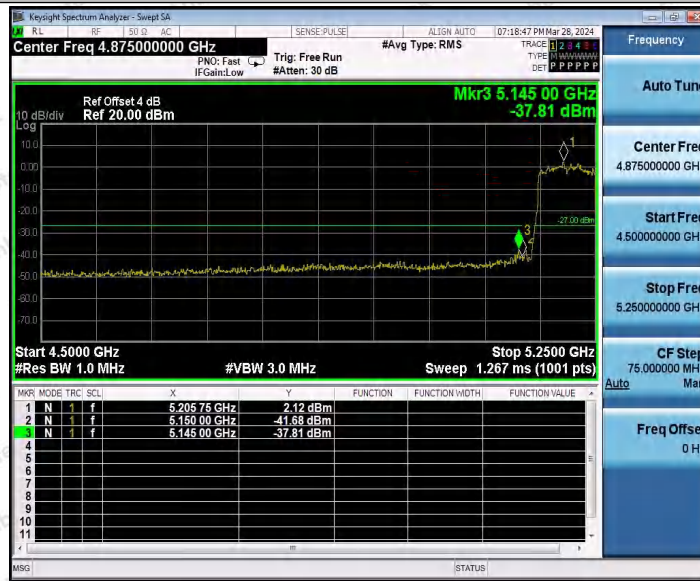

11AC80MIMO_Ant1_Low_5210