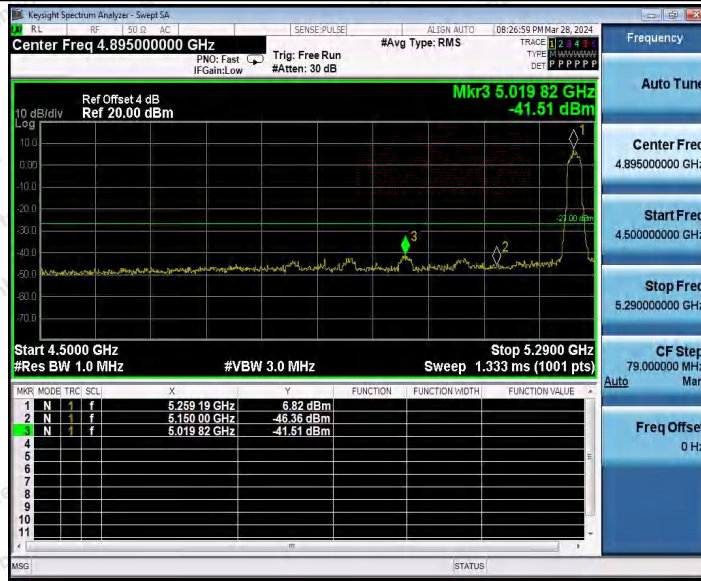

Shenzhen Anbotek Compliance Laboratory Limited

Address: 1/F., Building D, Sogood Science and Technology Park, Sanwei Community, Hangcheng Street, Bao'an District, Shenzhen, Guangdong, China.
Tel: (86) 0755-26066440 Fax: (86) 0755-26014772 Email: service@anbotek.com

Hotline 400-003-0500
www.anbotek.com.cn