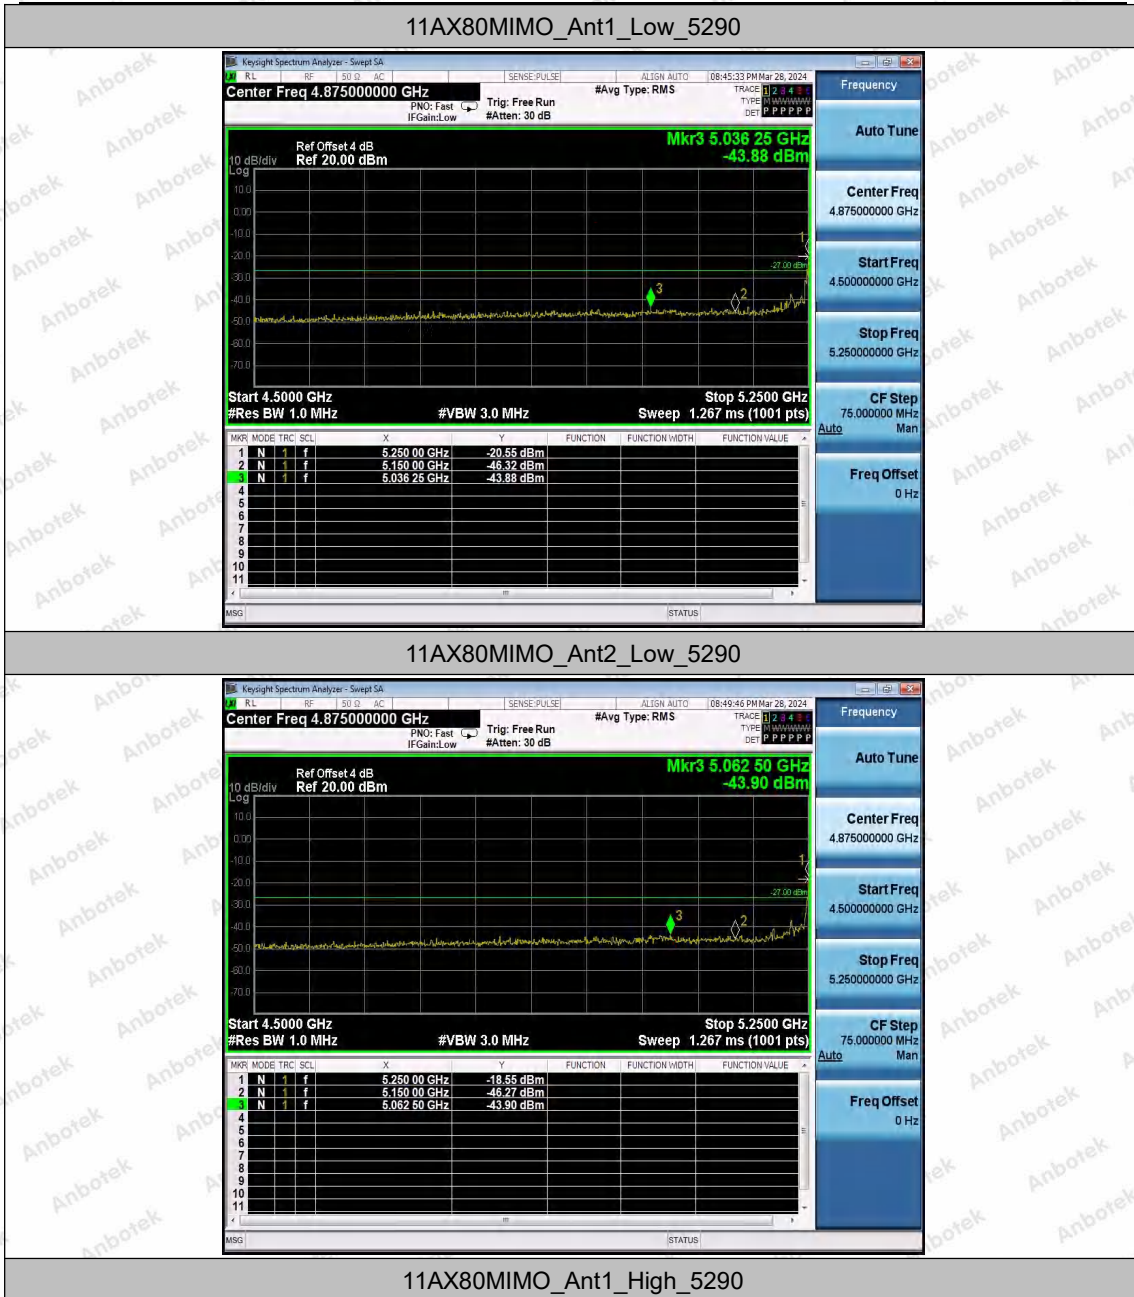

Shenzhen Anbotek Compliance Laboratory Limited

Address: 1/F., Building D, Sogood Science and Technology Park, Sanwei Community, Hangcheng Street, Bao'an District, Shenzhen, Guangdong, China.
Tel: (86) 0755-26066440 Fax: (86) 0755-26014772 Email: service@anbotek.com

Hotline 400-003-0500
www.anbotek.com.cn