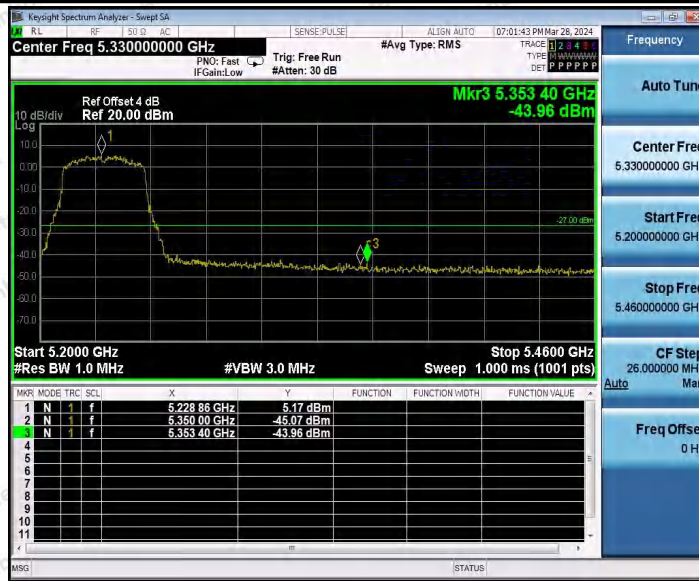

Shenzhen Anbotek Compliance Laboratory Limited

Address: 1/F., Building D, Sogood Science and Technology Park, Sanwei Community, Hangcheng Street, Bao'an District, Shenzhen, Guangdong, China.
Tel: (86) 0755-26066440 Fax: (86) 0755-26014772 Email: service@anbotek.com

Hotline 400-003-0500
www.anbotek.com.cn