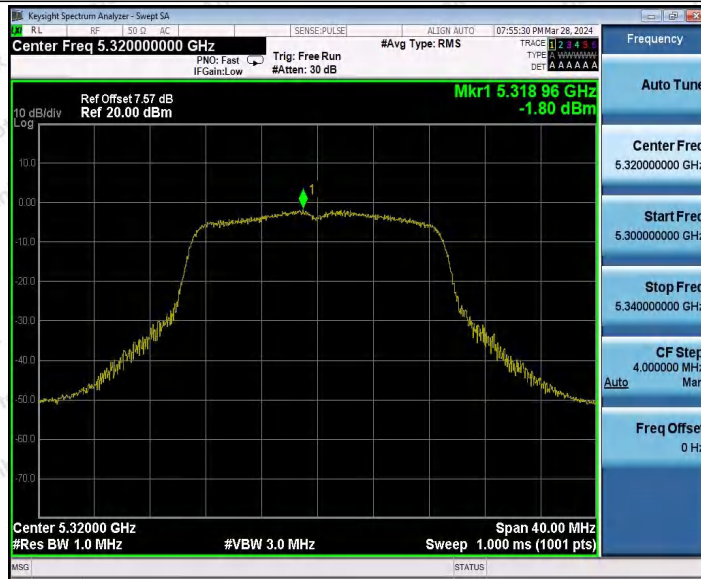

Hotline
400-003-0500
www.anbotek.com.cn

11N20MIMO_Ant1_5320

11N20MIMO_Ant2_5320

Shenzhen Anbotek Compliance Laboratory Limited

Address: 1/F., Building D, Sogood Science and Technology Park, Sanwei Community, Hangcheng Street, Bao'an District, Shenzhen, Guangdong, China.
Tel: (86) 0755-26066440 Fax: (86) 0755-26014772 Email: service@anbotek.com