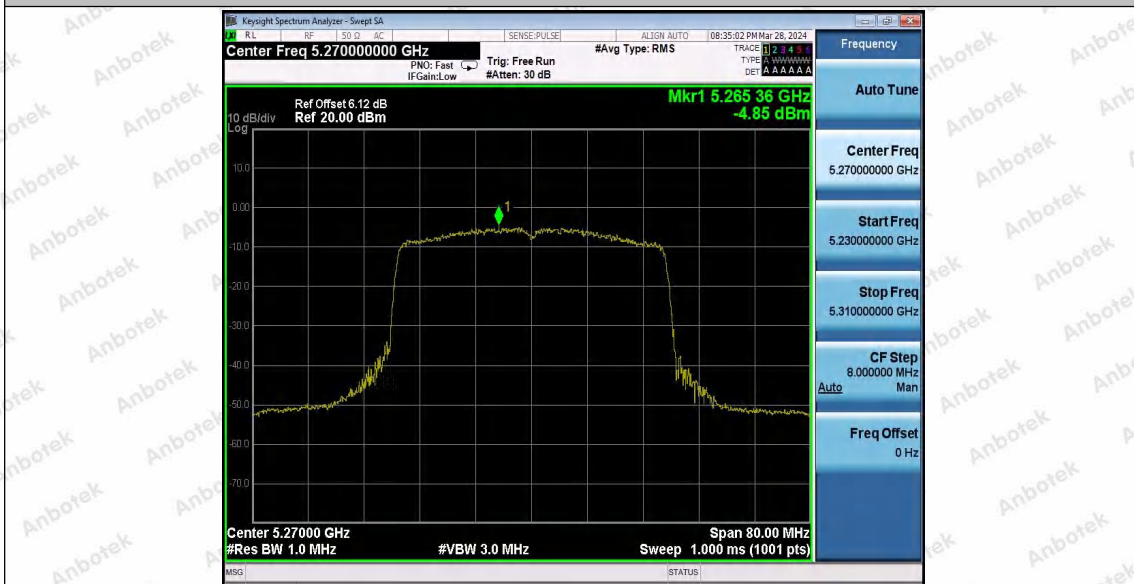

Shenzhen Anbotek Compliance Laboratory Limited

Address: 1/F., Building D, Sogood Science and Technology Park, Sanwei Community, Hangcheng Street, Bao'an District, Shenzhen, Guangdong, China.
Tel: (86) 0755-26066440 Fax: (86) 0755-26014772 Email: service@anbotek.com

Hotline
400-003-0500
www.anbotek.com.cn