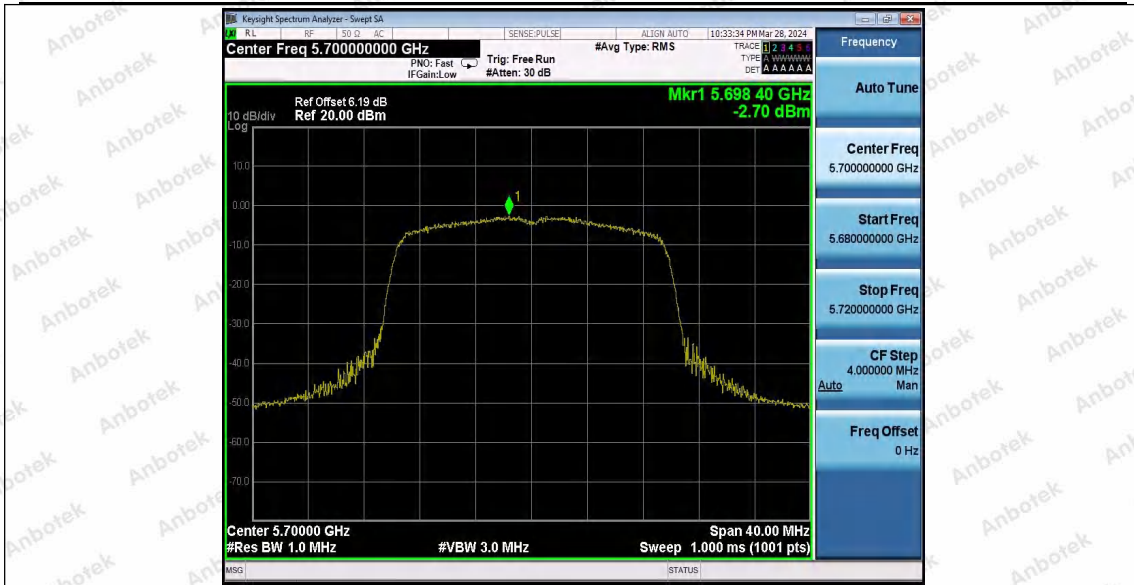

11AX20MIMO_Ant2_5700