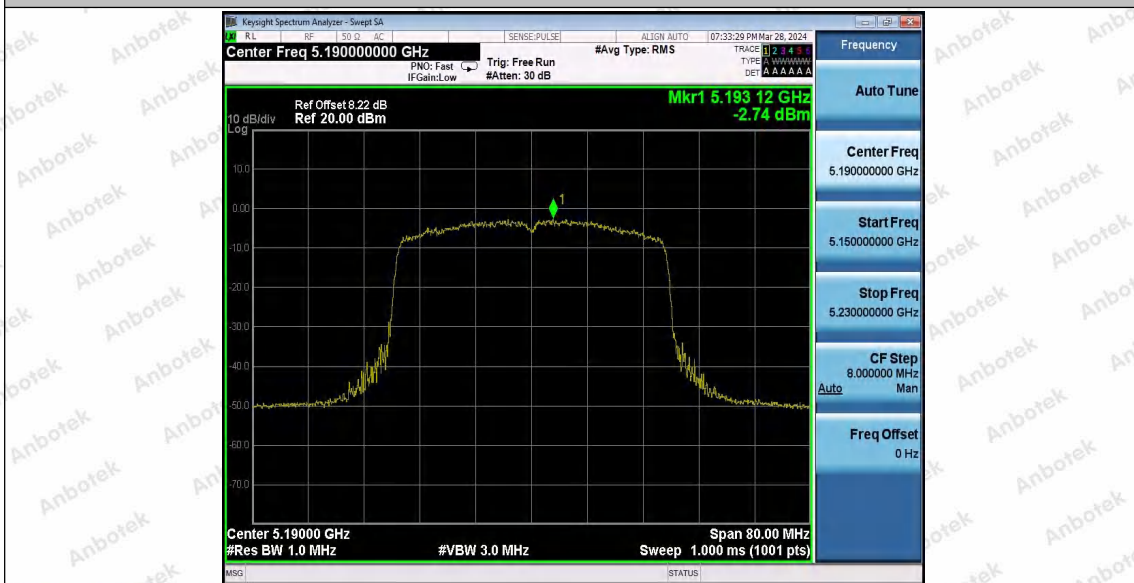

Hotline
400-003-0500
www.anbotek.com.cn

11AX40MIMO_Ant1_5190

11AX40MIMO_Ant2_5190

Shenzhen Anbotek Compliance Laboratory Limited

Address: 1/F., Building D, Sogood Science and Technology Park, Sanwei Community, Hangcheng Street, Bao'an District, Shenzhen, Guangdong, China.
Tel: (86) 0755-26066440 Fax: (86) 0755-26014772 Email: service@anbotek.com