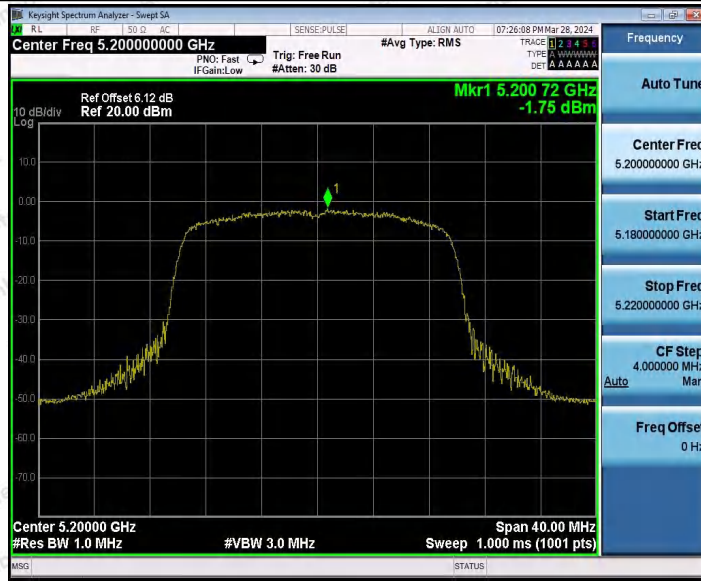

11AX20MIMO_Ant1_5200