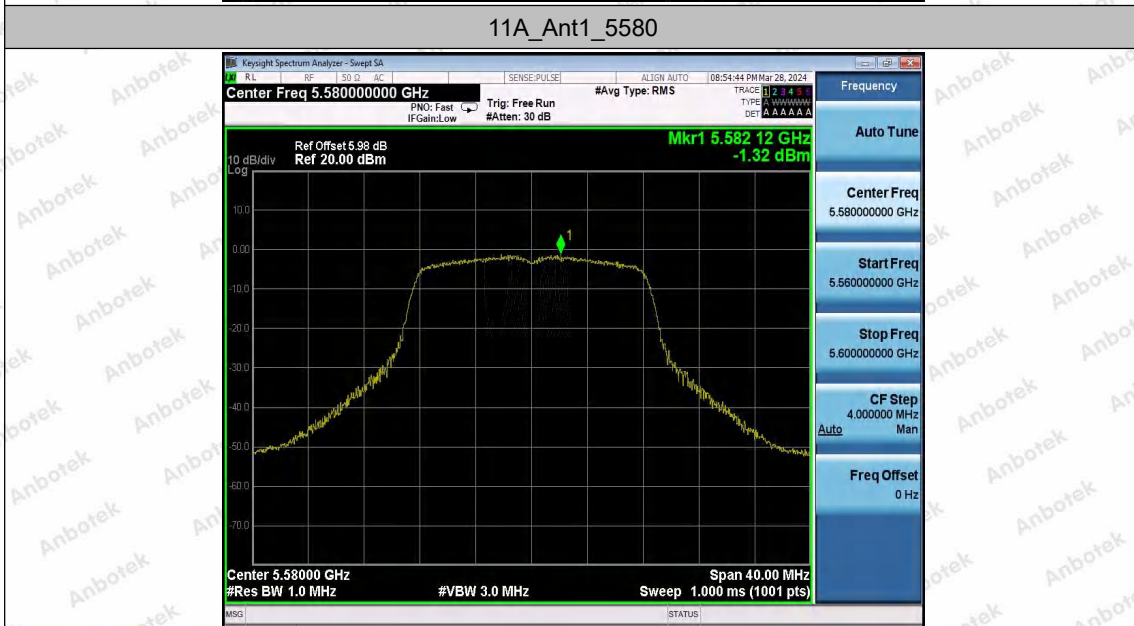

Shenzhen Anbotek Compliance Laboratory Limited

Address: 1/F., Building D, Sogood Science and Technology Park, Sanwei Community, Hangcheng Street, Bao'an District, Shenzhen, Guangdong, China.
Tel: (86) 0755-26066440 Fax: (86) 0755-26014772 Email: service@anbotek.com

Hotline
400-003-0500
www.anbotek.com.cn