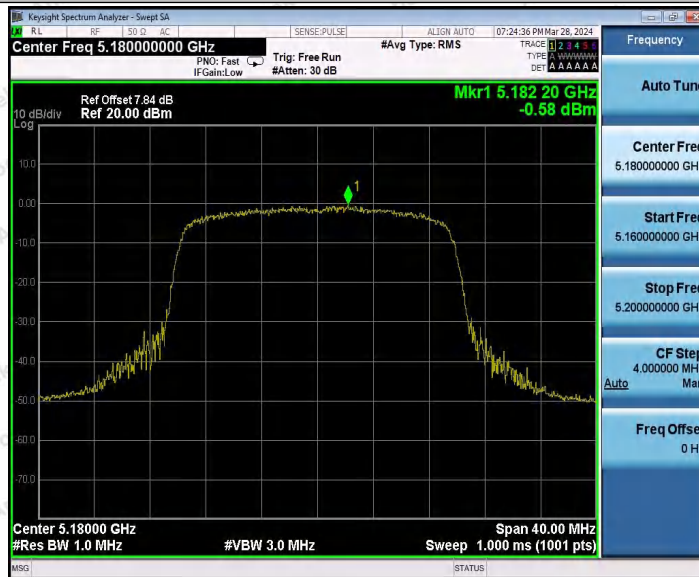

11AX20MIMO_Ant2_5180

Shenzhen Anbotek Compliance Laboratory Limited

Address: 1/F., Building D, Sogood Science and Technology Park, Sanwei Community, Hangcheng Street, Bao'an District, Shenzhen, Guangdong, China.
Tel: (86) 0755-26066440 Fax: (86) 0755-26014772 Email: service@anbotek.com

Hotline
400-003-0500
www.anbotek.com.cn