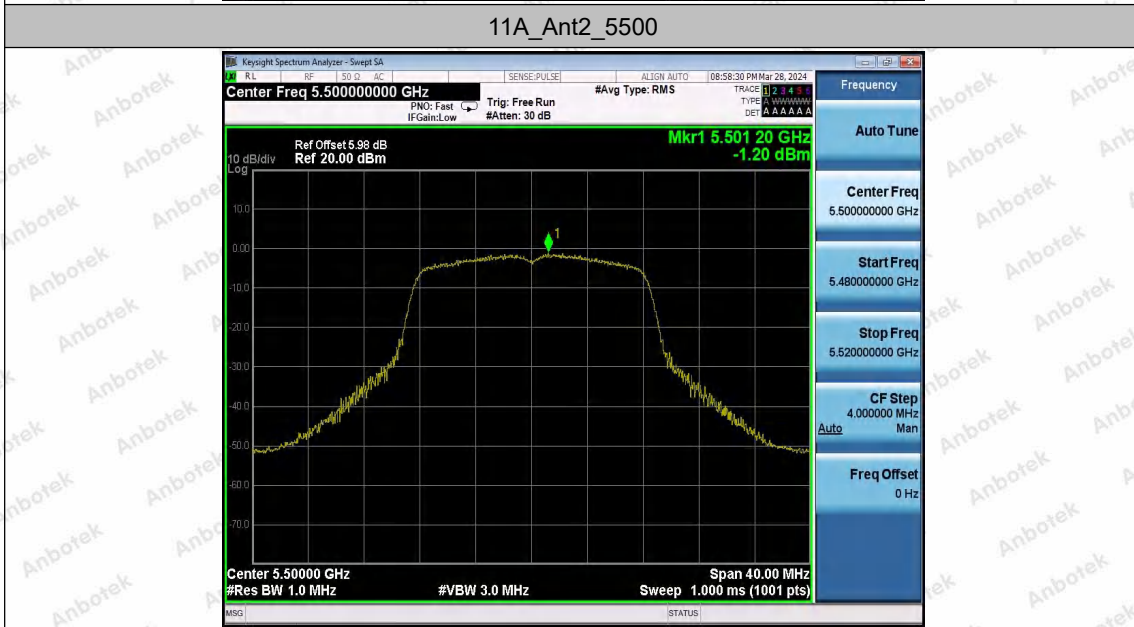

Shenzhen Anbotek Compliance Laboratory Limited

Address: 1/F., Building D, Sogood Science and Technology Park, Sanwei Community, Hangcheng Street, Bao'an District, Shenzhen, Guangdong, China.
Tel: (86) 0755-26066440 Fax: (86) 0755-26014772 Email: service@anbotek.com

Hotline
400-003-0500
www.anbotek.com.cn