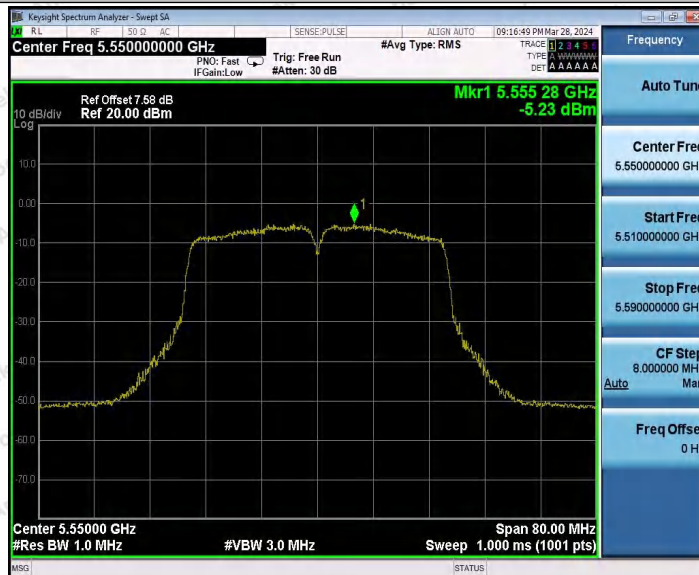

11N40MIMO_Ant1_5550

Shenzhen Anbotek Compliance Laboratory Limited

Address: 1/F., Building D, Sogood Science and Technology Park, Sanwei Community, Hangcheng Street, Bao'an District, Shenzhen, Guangdong, China.
Tel: (86) 0755-26066440 Fax: (86) 0755-26014772 Email: service@anbotek.com

Hotline
400-003-0500
www.anbotek.com.cn