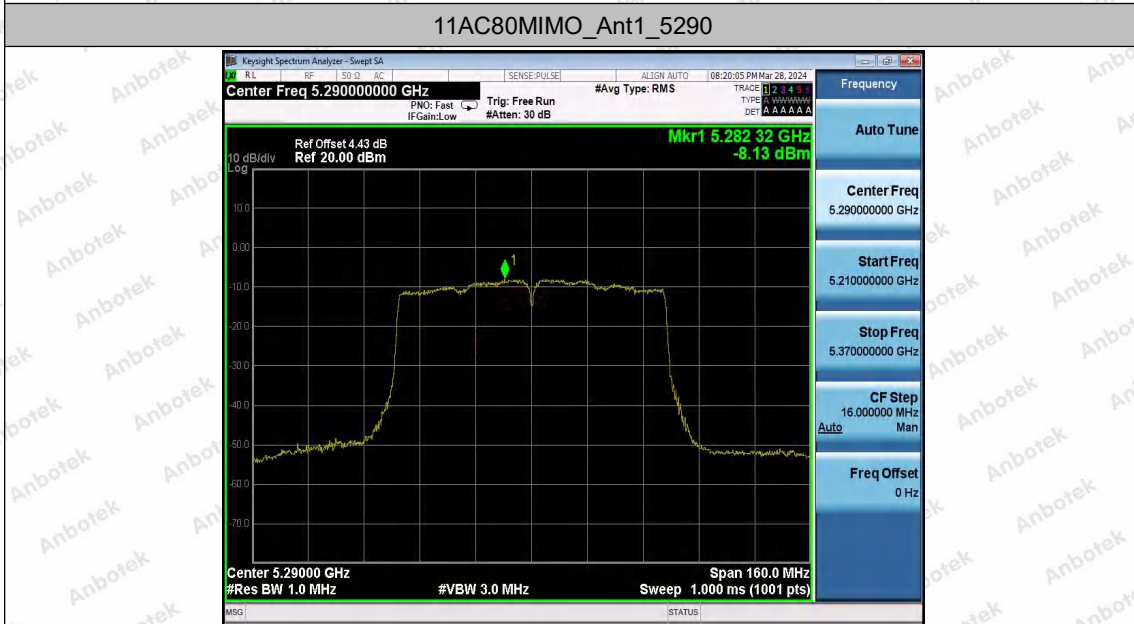

Shenzhen Anbotek Compliance Laboratory Limited

Address: 1/F., Building D, Sogood Science and Technology Park, Sanwei Community, Hangcheng Street, Bao'an District, Shenzhen, Guangdong, China.
Tel: (86) 0755-26066440 Fax: (86) 0755-26014772 Email: service@anbotek.com

Hotline
400-003-0500
www.anbotek.com.cn