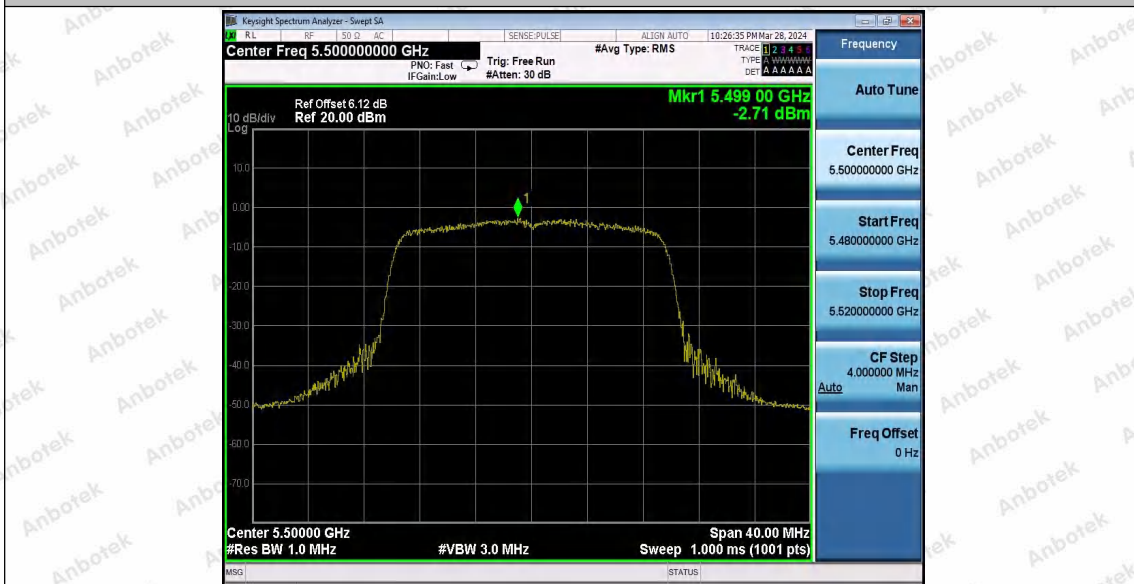

Shenzhen Anbotek Compliance Laboratory Limited

Address: 1/F., Building D, Sogood Science and Technology Park, Sanwei Community, Hangcheng Street, Bao'an District, Shenzhen, Guangdong, China.
Tel: (86) 0755-26066440 Fax: (86) 0755-26014772 Email: service@anbotek.com

Hotline
400-003-0500
www.anbotek.com.cn