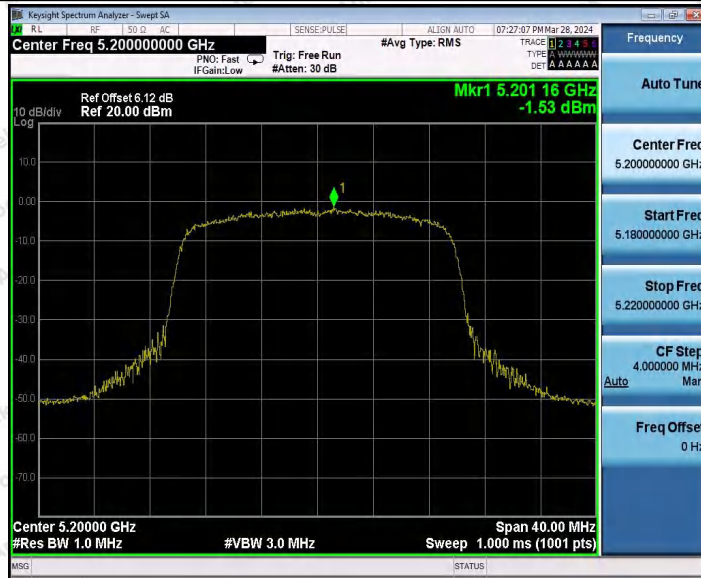

11AX20MIMO_Ant2_5200