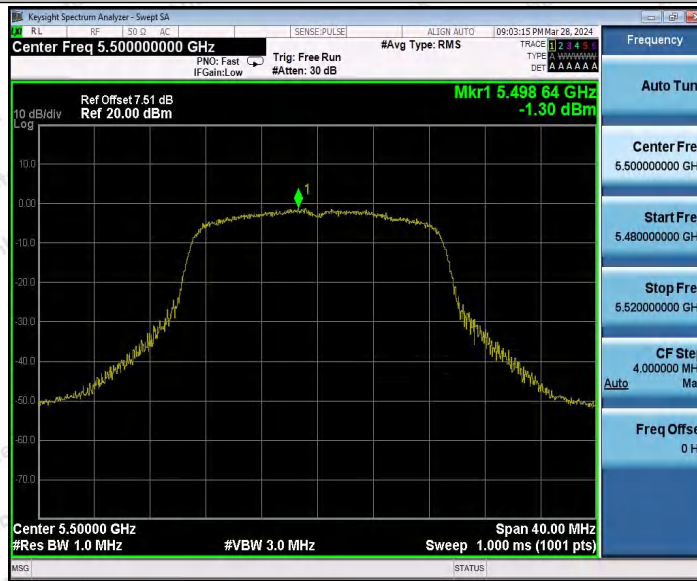

11N20MIMO_Ant1_5500