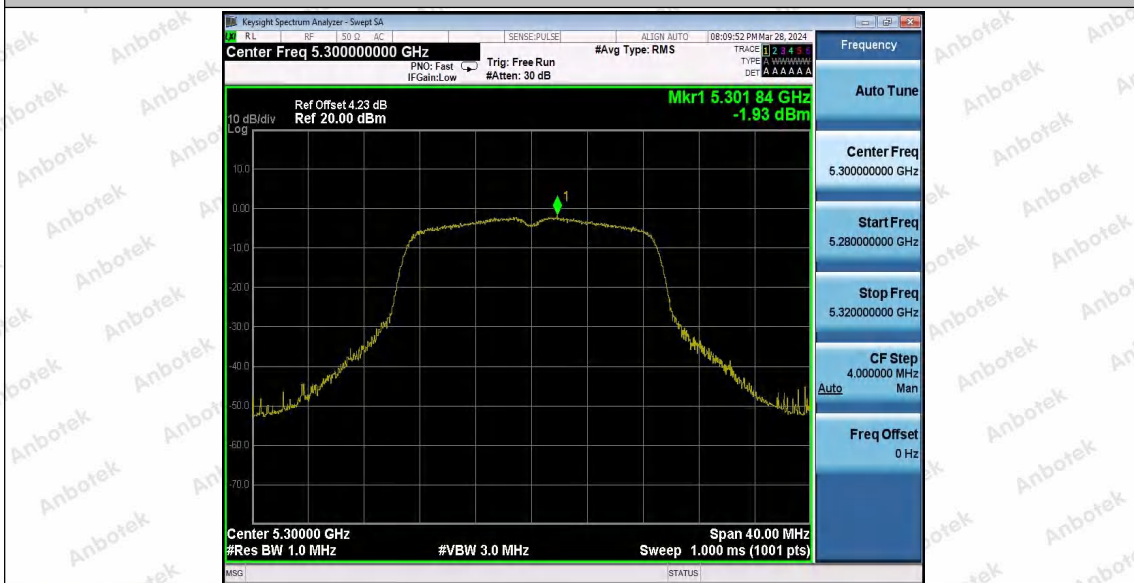

Hotline
400-003-0500
www.anbotek.com.cn

11AC20MIMO_Ant1_5300

11AC20MIMO_Ant2_5300

Shenzhen Anbotek Compliance Laboratory Limited

Address: 1/F., Building D, Sogood Science and Technology Park, Sanwei Community, Hangcheng Street, Bao'an District, Shenzhen, Guangdong, China.
Tel: (86) 0755-26066440 Fax: (86) 0755-26014772 Email: service@anbotek.com