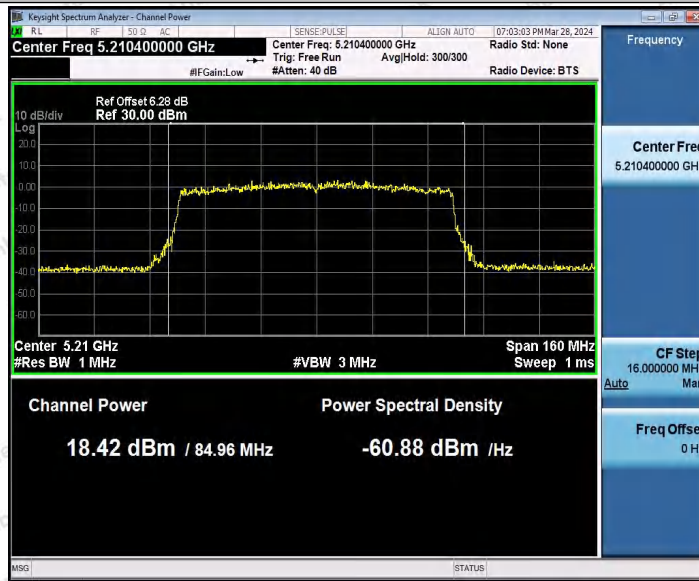

11AX80MIMO_Ant1_5210