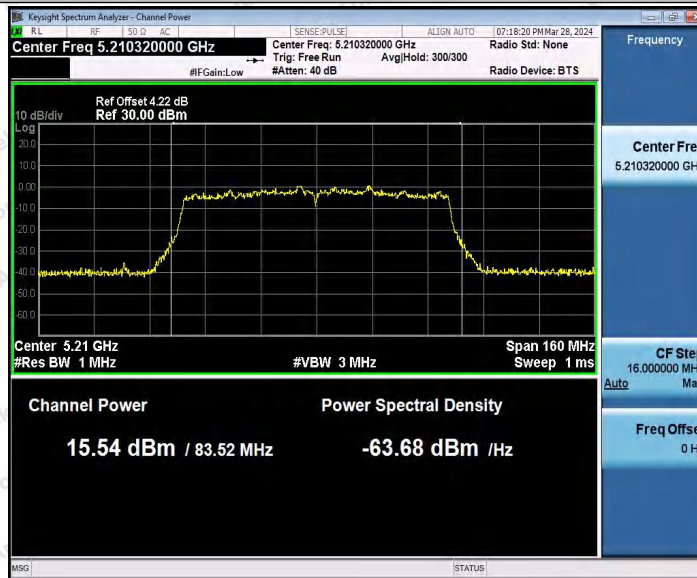

11AC80MIMO_Ant1_5210