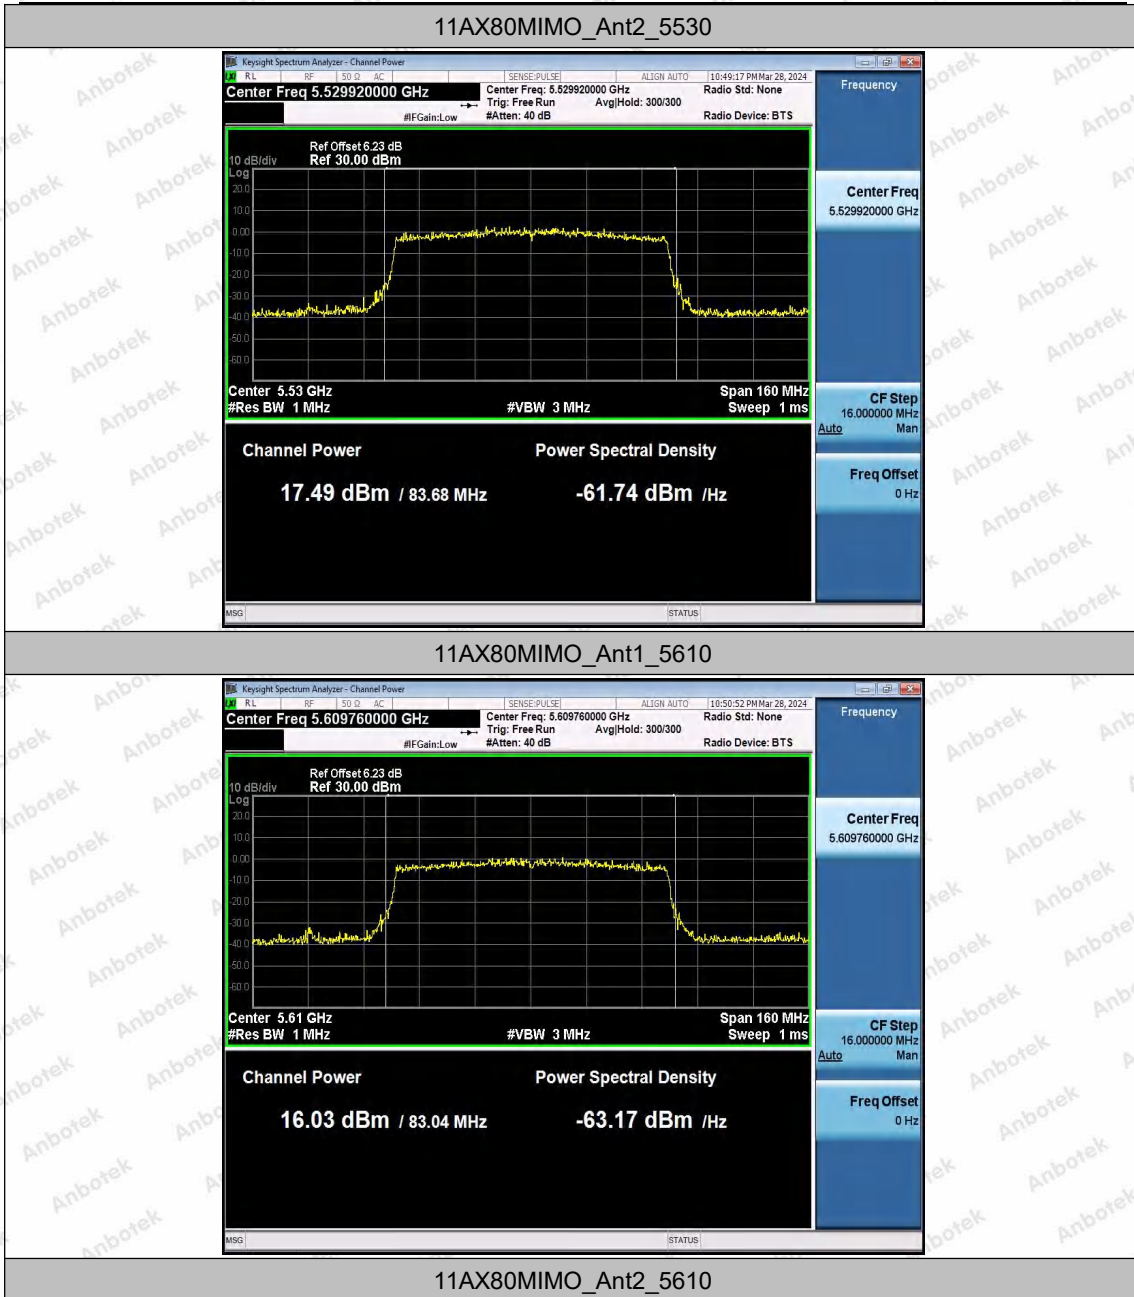

Shenzhen Anbotek Compliance Laboratory Limited

Address: 1/F., Building D, Sogood Science and Technology Park, Sanwei Community, Hangcheng Street, Bao'an District, Shenzhen, Guangdong, China.
Tel: (86) 0755-26066440 Fax: (86) 0755-26014772 Email: service@anbotek.com

Hotline
400-003-0500
www.anbotek.com.cn