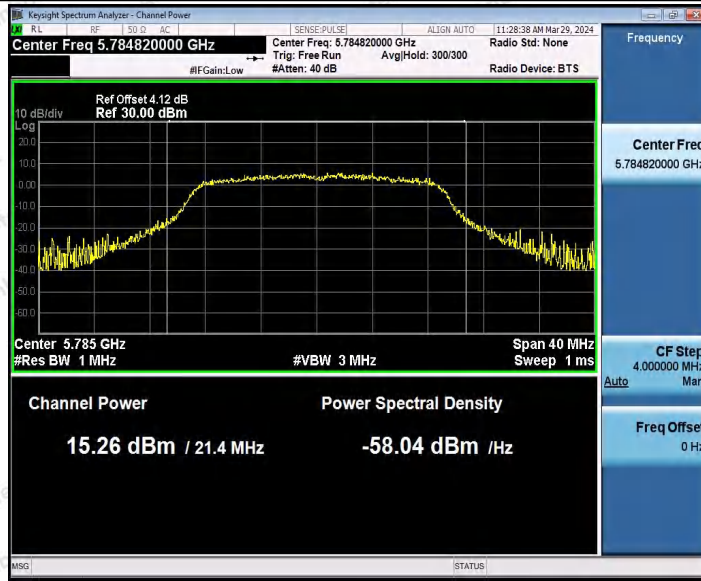

Shenzhen Anbotek Compliance Laboratory Limited

Address: 1/F., Building D, Sogood Science and Technology Park, Sanwei Community, Hangcheng Street, Bao'an District, Shenzhen, Guangdong, China.
Tel: (86) 0755-26066440 Fax: (86) 0755-26014772 Email: service@anbotek.com

Hotline
400-003-0500
www.anbotek.com.cn