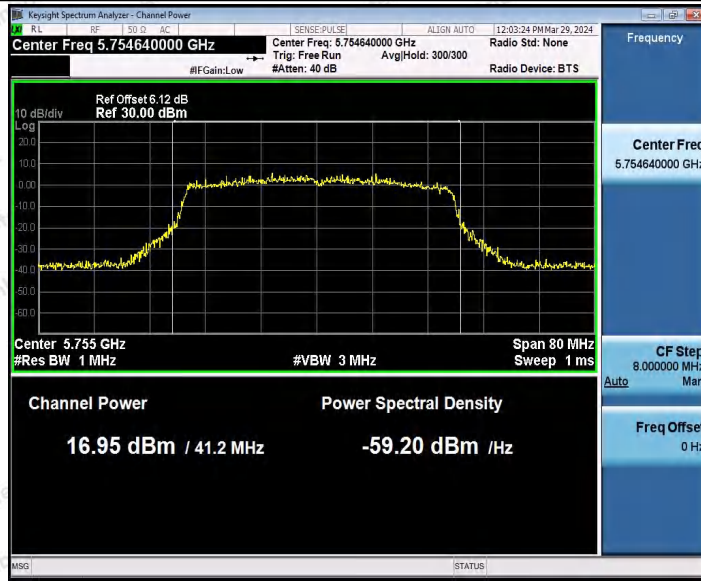

Shenzhen Anbotek Compliance Laboratory Limited

Address: 1/F., Building D, Sogood Science and Technology Park, Sanwei Community, Hangcheng Street, Bao'an District, Shenzhen, Guangdong, China.
Tel: (86) 0755-26066440 Fax: (86) 0755-26014772 Email: service@anbotek.com

Hotline
400-003-0500
www.anbotek.com.cn