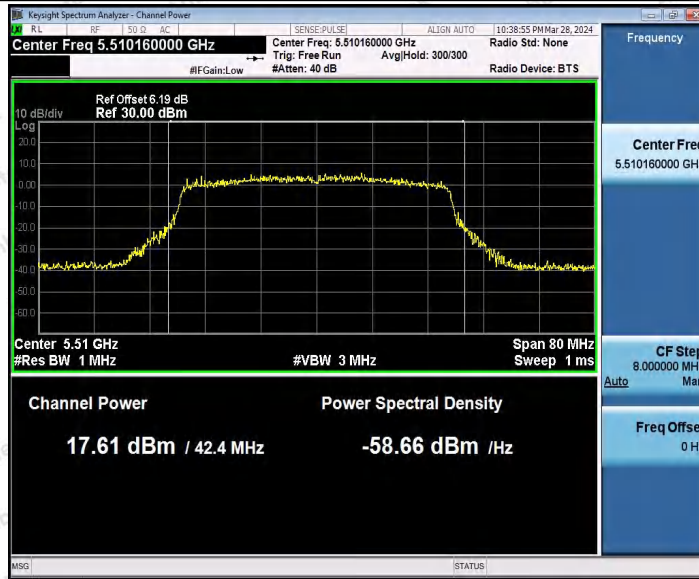

11AX40MIMO_Ant1_5510