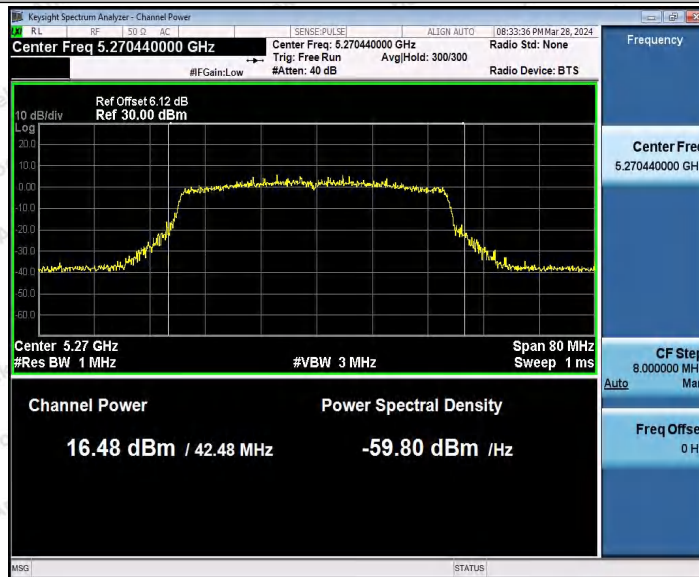

11AX40MIMO_Ant1_5270

11AX40MIMO_Ant2_5270

Shenzhen Anbotek Compliance Laboratory Limited

Address: 1/F., Building D, Sogood Science and Technology Park, Sanwei Community, Hangcheng Street, Bao'an District, Shenzhen, Guangdong, China.
Tel: (86) 0755-26066440 Fax: (86) 0755-26014772 Email: service@anbotek.com

Hotline
400-003-0500
www.anbotek.com.cn