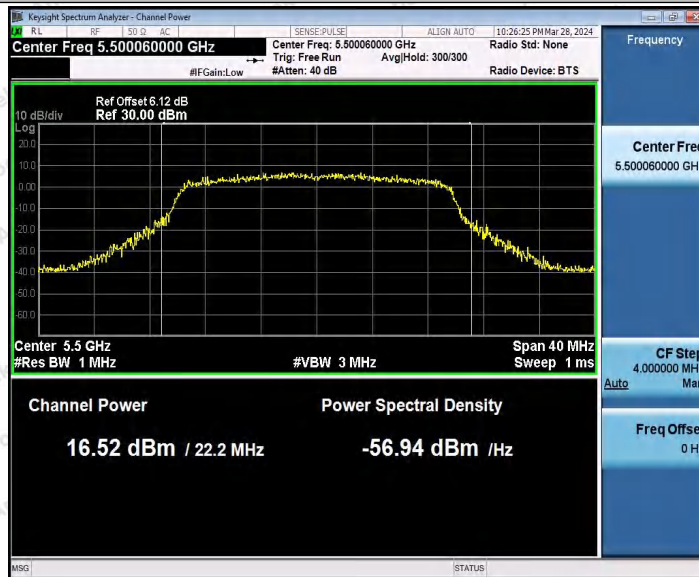

11AX20MIMO_Ant2_5500

11AX20MIMO_Ant1_5580

Shenzhen Anbotek Compliance Laboratory Limited

Address: 1/F., Building D, Sogood Science and Technology Park, Sanwei Community, Hangcheng Street, Bao'an District, Shenzhen, Guangdong, China.
Tel: (86) 0755-26066440 Fax: (86) 0755-26014772 Email: service@anbotek.com

Hotline
400-003-0500
www.anbotek.com.cn