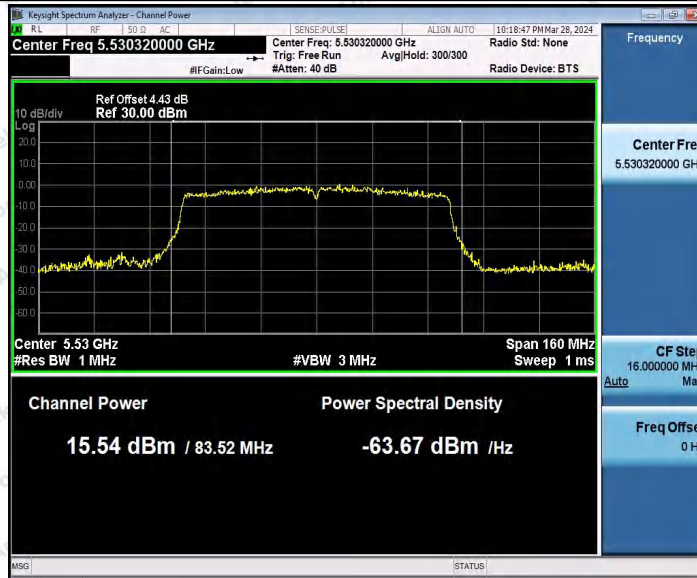

Hotline
 400-003-0500
www.anbotek.com.cn

11AC80MIMO_Ant2_5530

11AC80MIMO_Ant1_5610

Shenzhen Anbotek Compliance Laboratory Limited

Address: 1/F., Building D, Sogood Science and Technology Park, Sanwei Community, Hangcheng Street, Bao'an District, Shenzhen, Guangdong, China.
 Tel: (86) 0755-26066440 Fax: (86) 0755-26014772 Email: service@anbotek.com