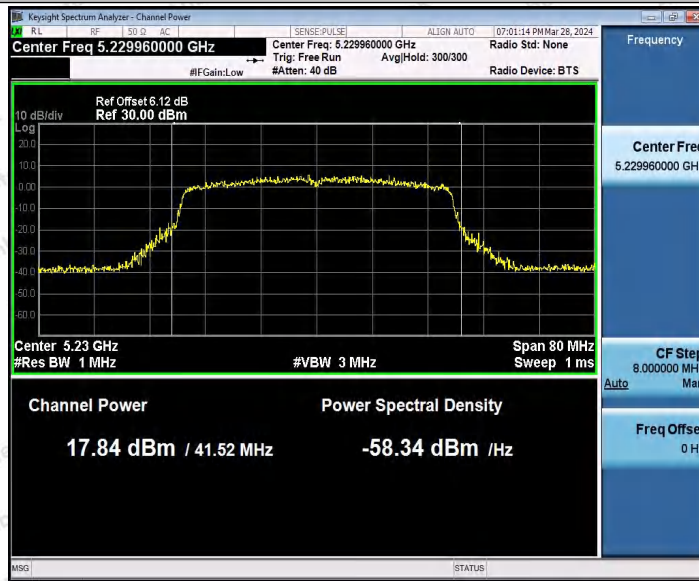

11AX40MIMO_Ant2_5230