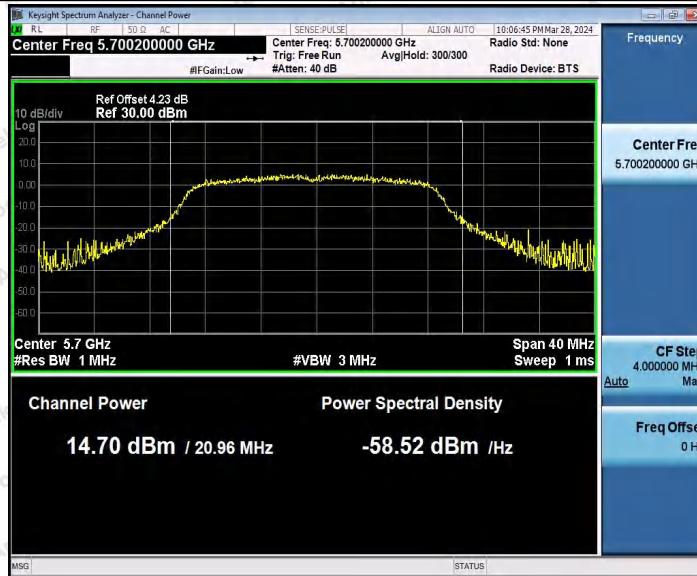

11AC20MIMO_Ant2_5700

11AC20MIMO_Ant1_5745

Shenzhen Anbotek Compliance Laboratory Limited

Address: 1/F., Building D, Sogood Science and Technology Park, Sanwei Community, Hangcheng Street, Bao'an District, Shenzhen, Guangdong, China.
Tel: (86) 0755-26066440 Fax: (86) 0755-26014772 Email: service@anbotek.com