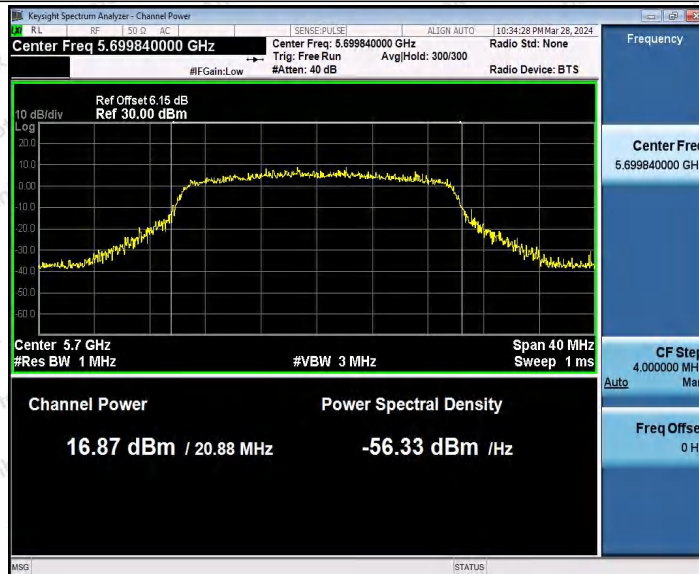

Hotline
400-003-0500
www.anbotek.com.cn

11AX20MIMO_Ant2_5580

11AX20MIMO_Ant1_5700

Shenzhen Anbotek Compliance Laboratory Limited

Address: 1/F., Building D, Sogood Science and Technology Park, Sanwei Community, Hangcheng Street, Bao'an District, Shenzhen, Guangdong, China.
 Tel: (86) 0755-26066440 Fax: (86) 0755-26014772 Email: service@anbotek.com