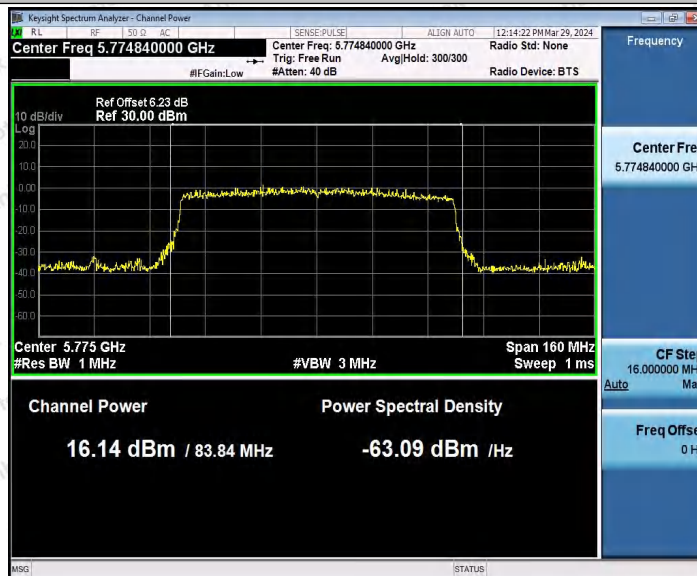

11AX80MIMO_Ant2_5775

Shenzhen Anbotek Compliance Laboratory Limited

Address: 1/F., Building D, Sogood Science and Technology Park, Sanwei Community, Hangcheng Street, Bao'an District, Shenzhen, Guangdong, China.
Tel: (86) 0755-26066440 Fax: (86) 0755-26014772 Email: service@anbotek.com

Hotline
400-003-0500
www.anbotek.com.cn