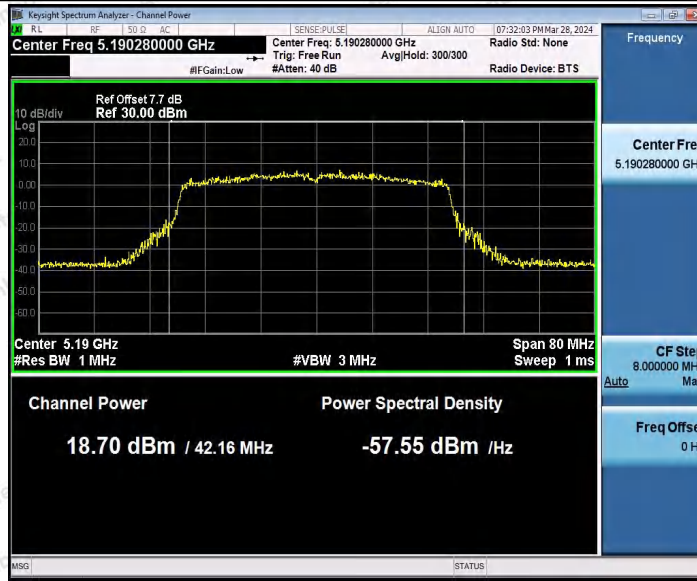

Shenzhen Anbotek Compliance Laboratory Limited

Address: 1/F., Building D, Sogood Science and Technology Park, Sanwei Community, Hangcheng Street, Bao'an District, Shenzhen, Guangdong, China.
Tel: (86) 0755-26066440 Fax: (86) 0755-26014772 Email: service@anbotek.com

Hotline
400-003-0500
www.anbotek.com.cn