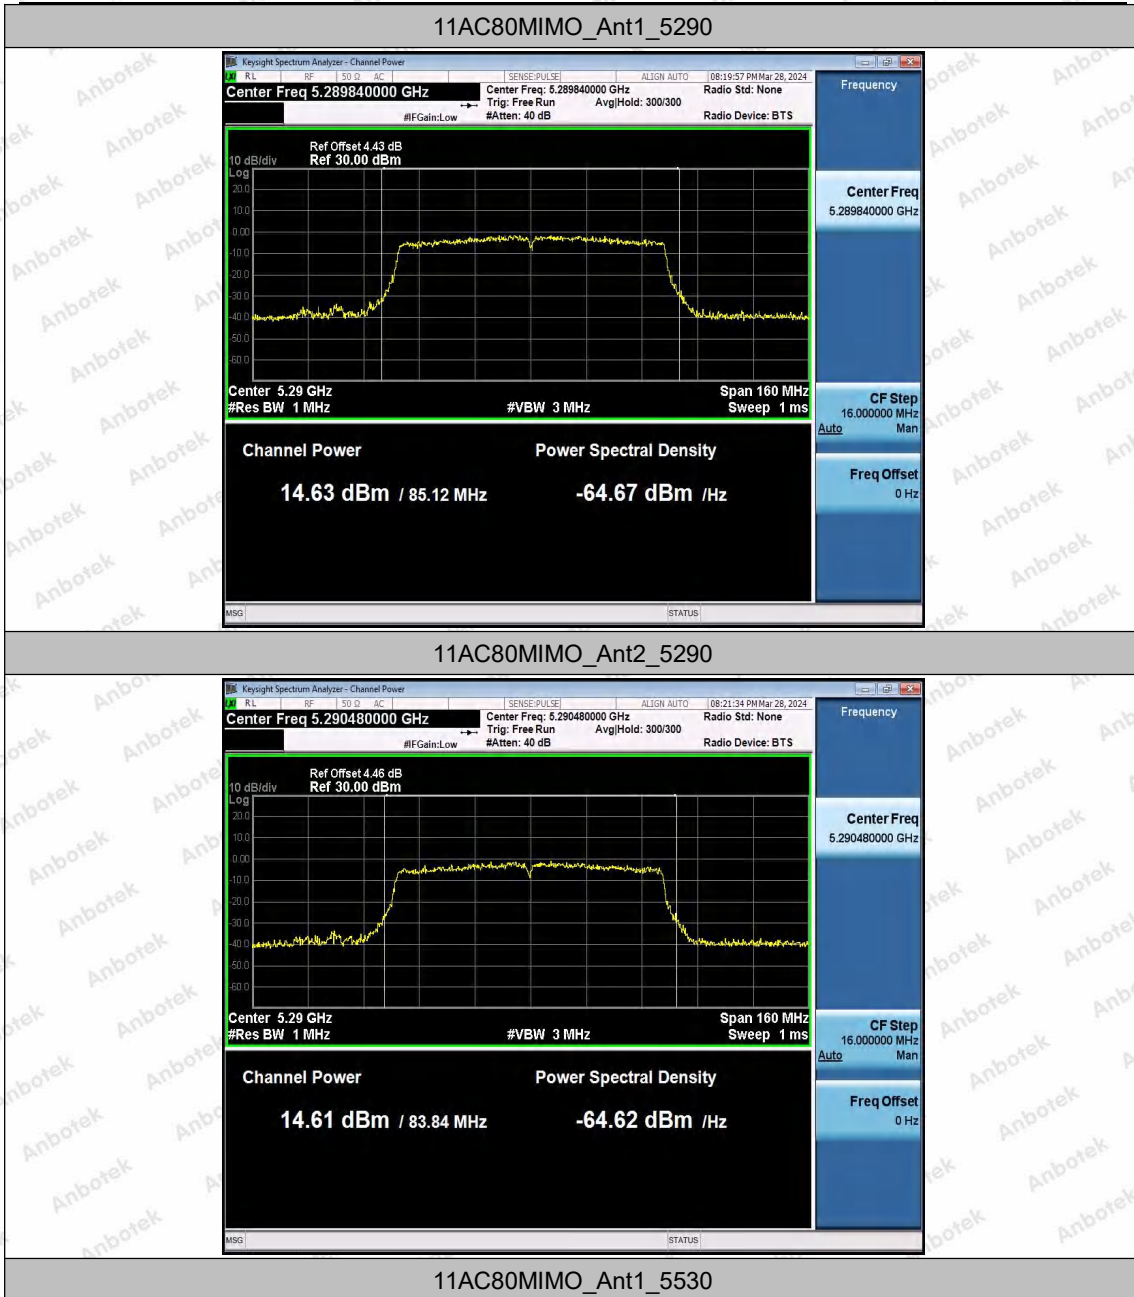

Shenzhen Anbotek Compliance Laboratory Limited

Address: 1/F., Building D, Sogood Science and Technology Park, Sanwei Community, Hangcheng Street, Bao'an District, Shenzhen, Guangdong, China.
Tel: (86) 0755-26066440 Fax: (86) 0755-26014772 Email: service@anbotek.com

Hotline
400-003-0500
www.anbotek.com.cn