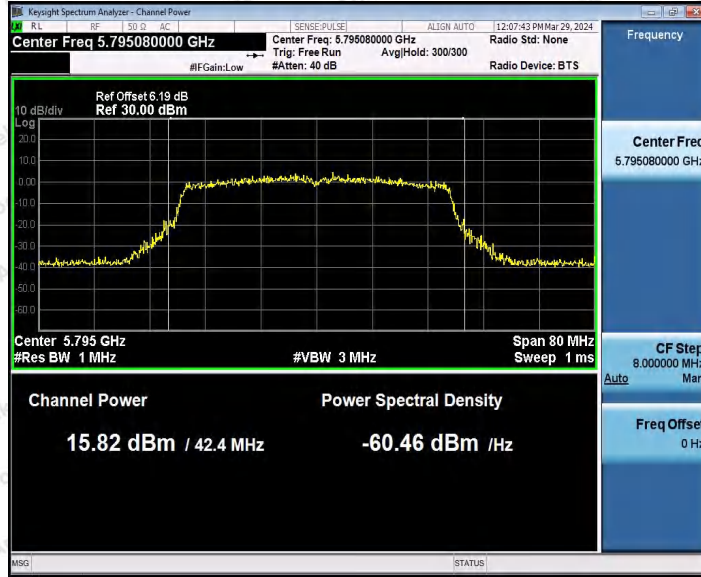

11AX40MIMO_Ant1_5795