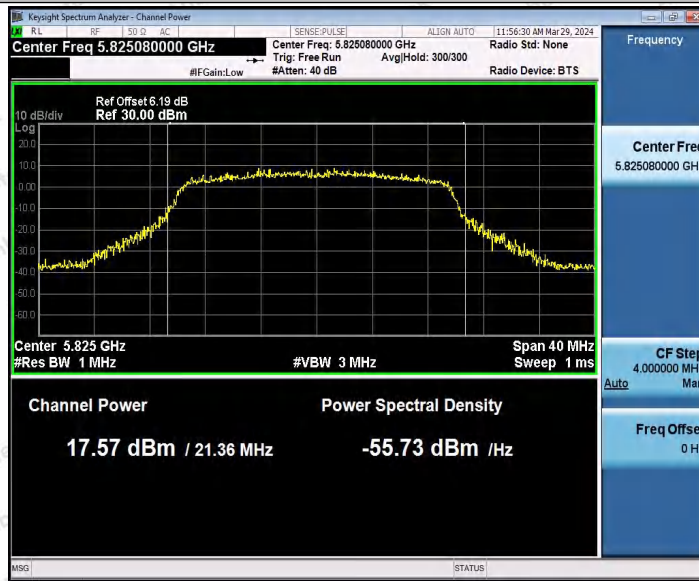

11AX20MIMO_Ant1_5825