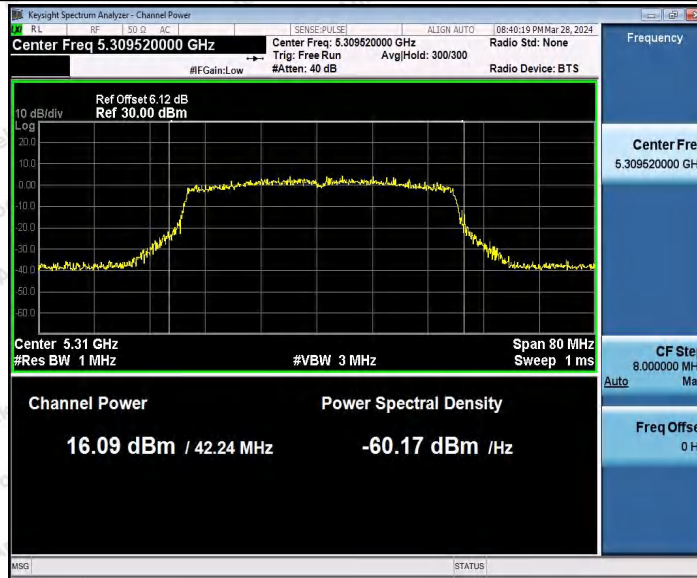

11AX40MIMO_Ant1_5310