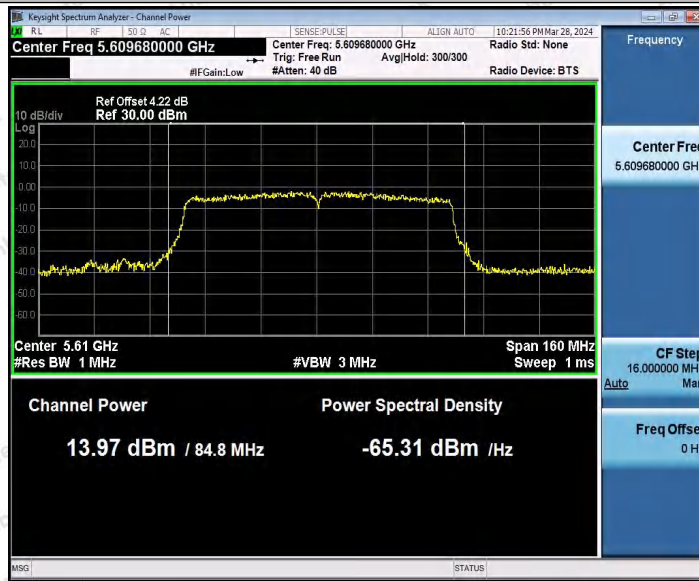

11AC80MIMO_Ant2_5610