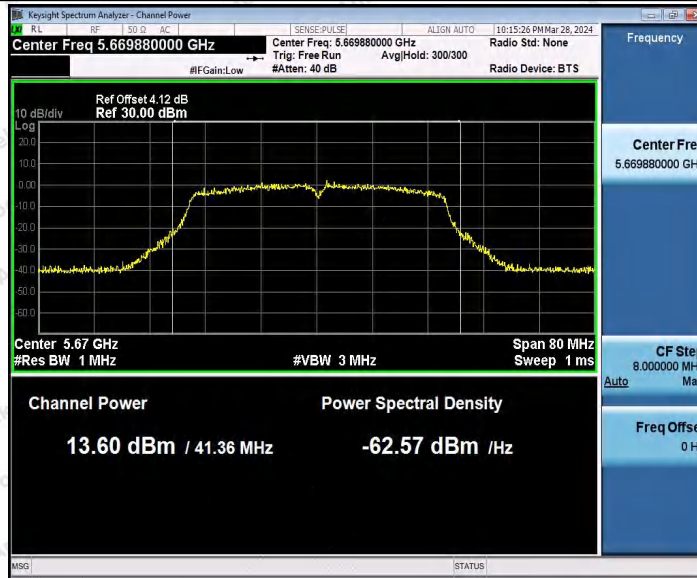

11AC40MIMO_Ant2_5670