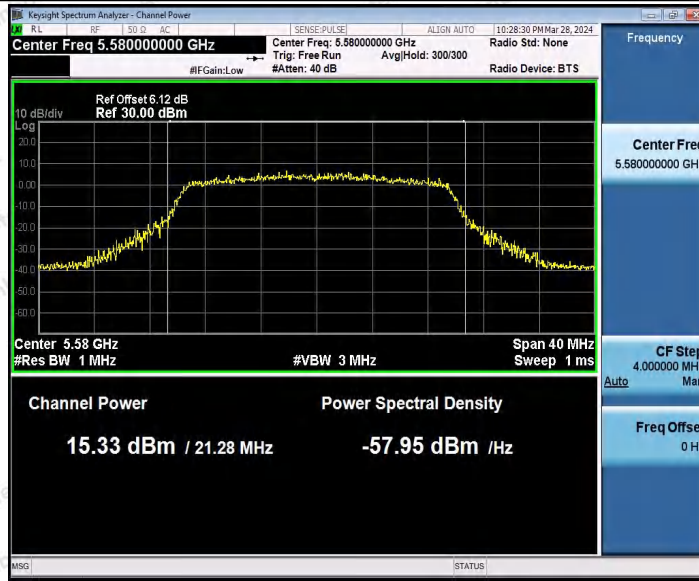

Shenzhen Anbotek Compliance Laboratory Limited

Address: 1/F., Building D, Sogood Science and Technology Park, Sanwei Community, Hangcheng Street, Bao'an District, Shenzhen, Guangdong, China.
Tel: (86) 0755-26066440 Fax: (86) 0755-26014772 Email: service@anbotek.com

Hotline
400-003-0500
www.anbotek.com.cn