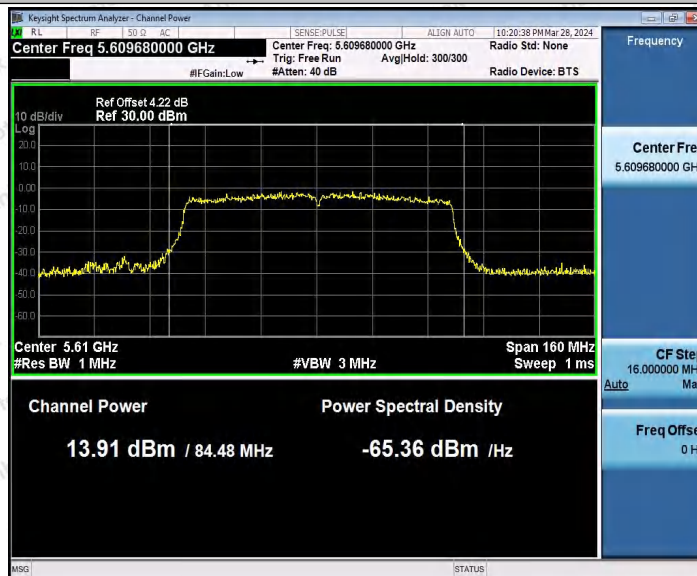

Hotline
 400-003-0500
www.anbotek.com.cn

11AC80MIMO_Ant2_5530

11AC80MIMO_Ant1_5610

Shenzhen Anbotek Compliance Laboratory Limited

Address: 1/F., Building D, Sogood Science and Technology Park, Sanwei Community, Hangcheng Street, Bao'an District, Shenzhen, Guangdong, China.
 Tel: (86) 0755-26066440 Fax: (86) 0755-26014772 Email: service@anbotek.com