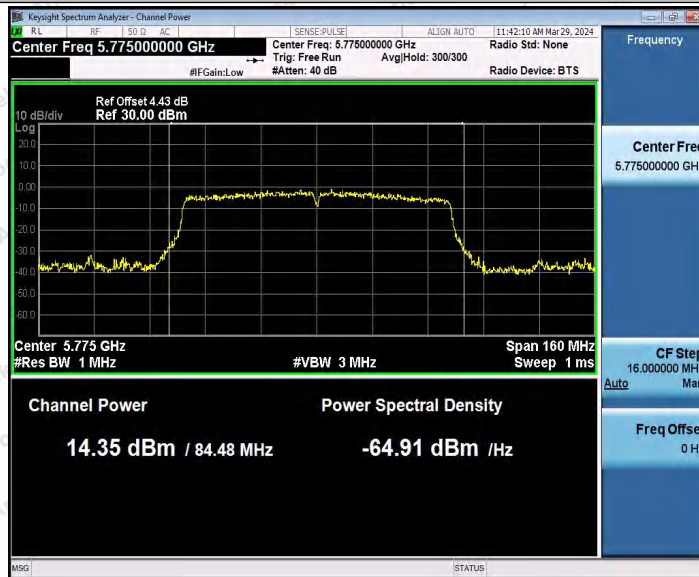

11AC80MIMO_Ant1_5775

11AC80MIMO_Ant2_5775

Shenzhen Anbotek Compliance Laboratory Limited

Address: 1/F., Building D, Sogood Science and Technology Park, Sanwei Community, Hangcheng Street, Bao'an District, Shenzhen, Guangdong, China.
Tel: (86) 0755-26066440 Fax: (86) 0755-26014772 Email: service@anbotek.com

Hotline
400-003-0500
www.anbotek.com.cn