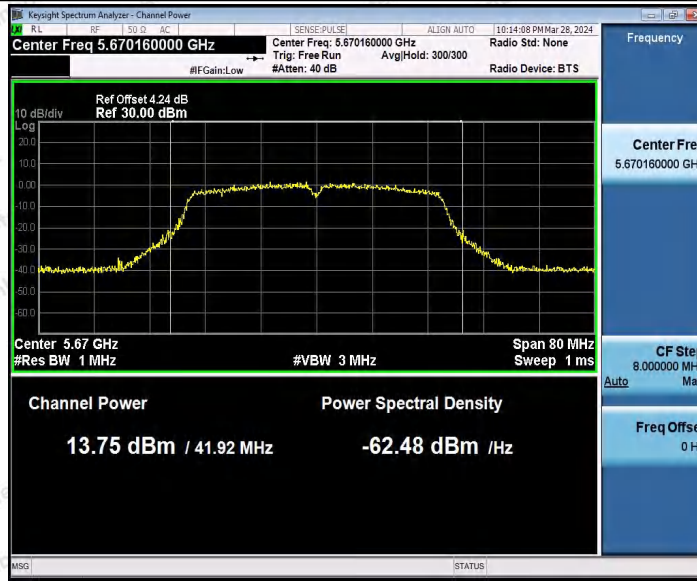

Hotline
 400-003-0500
 www.anbotek.com.cn

11AC40MIMO_Ant2_5670

11AC40MIMO_Ant1_5755

Shenzhen Anbotek Compliance Laboratory Limited

Address: 1/F., Building D, Sogood Science and Technology Park, Sanwei Community, Hangcheng Street, Bao'an District, Shenzhen, Guangdong, China.
Tel: (86) 0755-26066440 Fax: (86) 0755-26014772 Email: service@anbotek.com