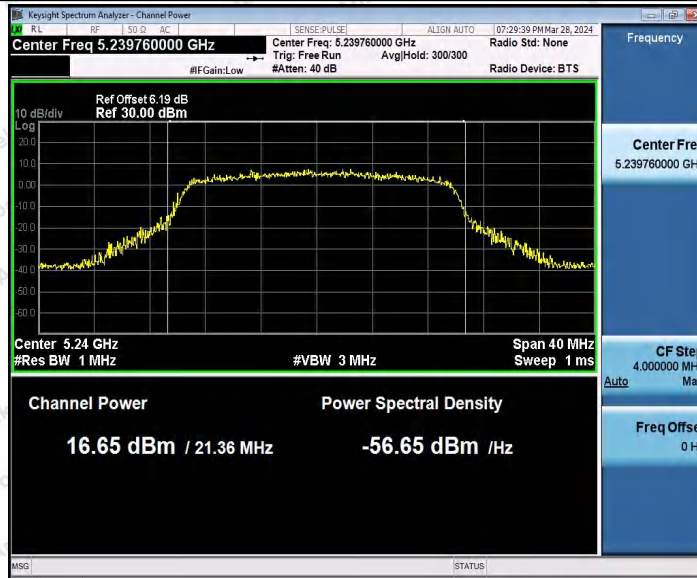

Hotline
400-003-0500
www.anbotek.com.cn

11AX20MIMO_Ant2_5240

11AX20MIMO_Ant1_5260

Shenzhen Anbotek Compliance Laboratory Limited

Address: 1/F., Building D, Sogood Science and Technology Park, Sanwei Community, Hangcheng Street, Bao'an District, Shenzhen, Guangdong, China.
 Tel: (86) 0755-26066440 Fax: (86) 0755-26014772 Email: service@anbotek.com