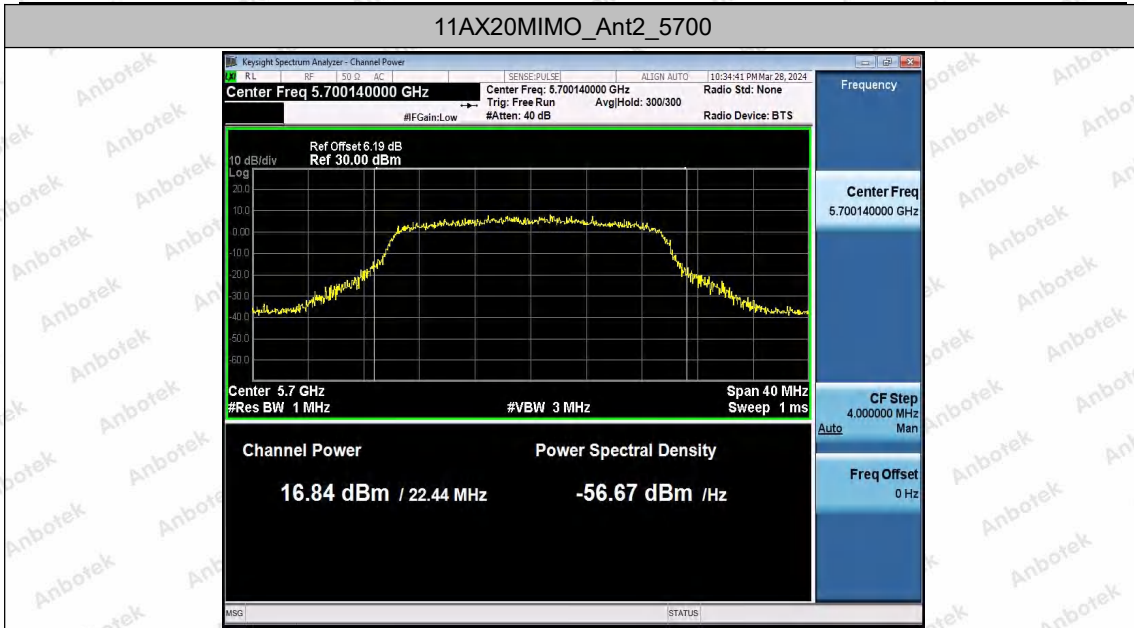

Shenzhen Anbotek Compliance Laboratory Limited

Address: 1/F., Building D, Sogood Science and Technology Park, Sanwei Community, Hangcheng Street, Bao'an District, Shenzhen, Guangdong, China.
Tel: (86) 0755-26066440 Fax: (86) 0755-26014772 Email: service@anbotek.com

Hotline
400-003-0500
www.anbotek.com.cn