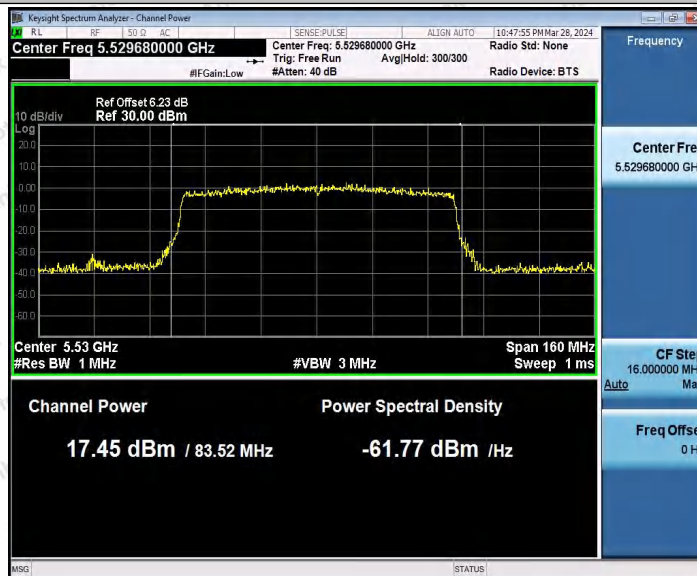

Hotline
400-003-0500
www.anbotek.com.cn

11AX80MIMO_Ant2_5290

11AX80MIMO_Ant1_5530

Shenzhen Anbotek Compliance Laboratory Limited

Address: 1/F., Building D, Sogood Science and Technology Park, Sanwei Community, Hangcheng Street, Bao'an District, Shenzhen, Guangdong, China.
 Tel: (86) 0755-26066440 Fax: (86) 0755-26014772 Email: service@anbotek.com