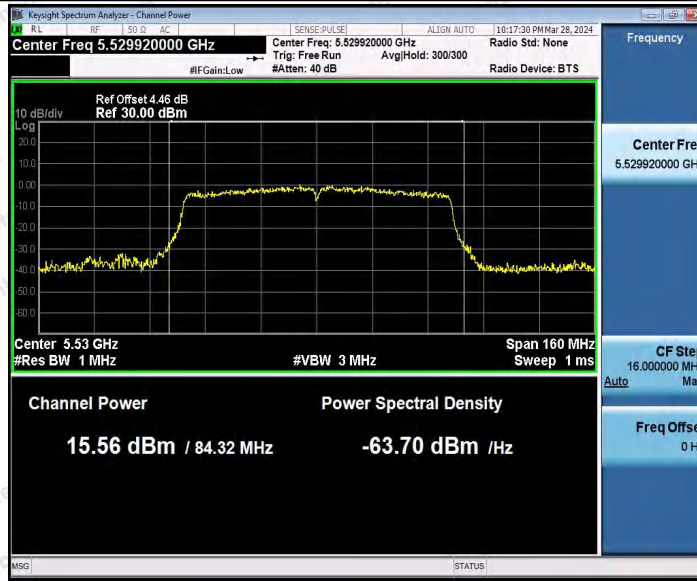

Hotline
 400-003-0500
www.anbotek.com.cn

11AC80MIMO_Ant2_5530

11AC80MIMO_Ant1_5610

Shenzhen Anbotek Compliance Laboratory Limited

Address: 1/F., Building D, Sogood Science and Technology Park, Sanwei Community, Hangcheng Street, Bao'an District, Shenzhen, Guangdong, China.
 Tel: (86) 0755-26066440 Fax: (86) 0755-26014772 Email: service@anbotek.com