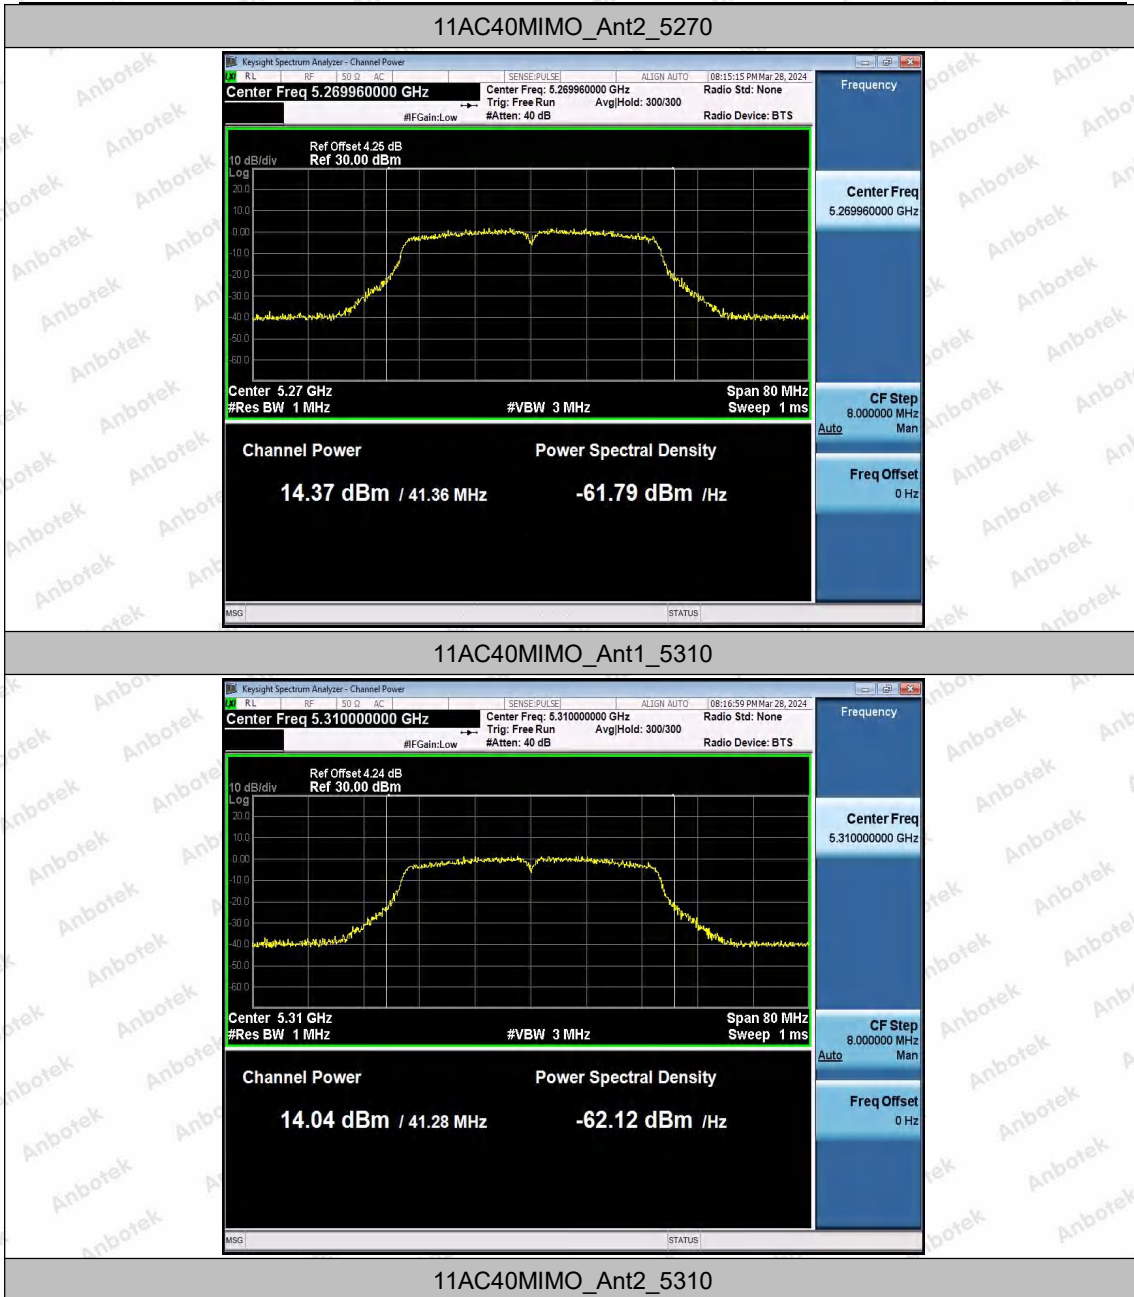

Shenzhen Anbotek Compliance Laboratory Limited

Address: 1/F., Building D, Sogood Science and Technology Park, Sanwei Community, Hangcheng Street, Bao'an District, Shenzhen, Guangdong, China.
Tel: (86) 0755-26066440 Fax: (86) 0755-26014772 Email: service@anbotek.com

Hotline
400-003-0500
www.anbotek.com.cn