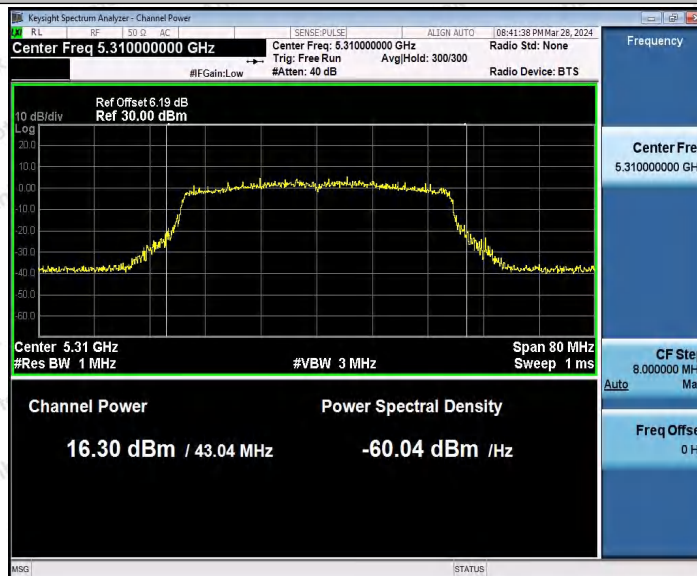

Hotline
400-003-0500
www.anbotek.com.cn

11AX40MIMO_Ant1_5310

11AX40MIMO_Ant2_5310

Shenzhen Anbotek Compliance Laboratory Limited

Address: 1/F., Building D, Sogood Science and Technology Park, Sanwei Community, Hangcheng Street, Bao'an District, Shenzhen, Guangdong, China.
Tel: (86) 0755-26066440 Fax: (86) 0755-26014772 Email: service@anbotek.com