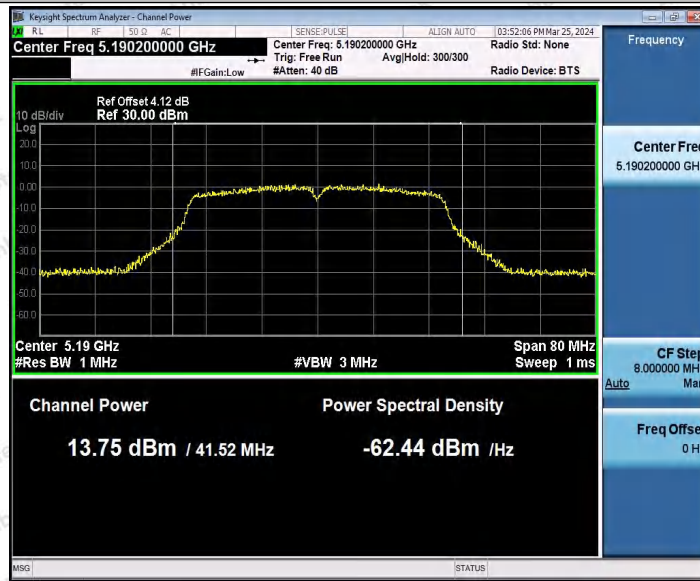

11AC40MIMO_Ant1_5190