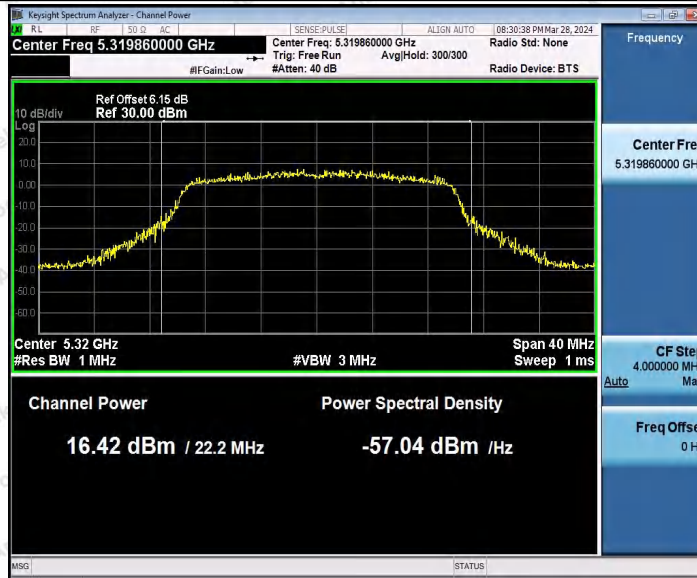

Hotline
 400-003-0500
 www.anbotek.com.cn

11AX20MIMO_Ant1_5320

11AX20MIMO_Ant2_5320

Shenzhen Anbotek Compliance Laboratory Limited

Address: 1/F., Building D, Sogood Science and Technology Park, Sanwei Community, Hangcheng Street, Bao'an District, Shenzhen, Guangdong, China.
 Tel: (86) 0755-26066440 Fax: (86) 0755-26014772 Email: service@anbotek.com