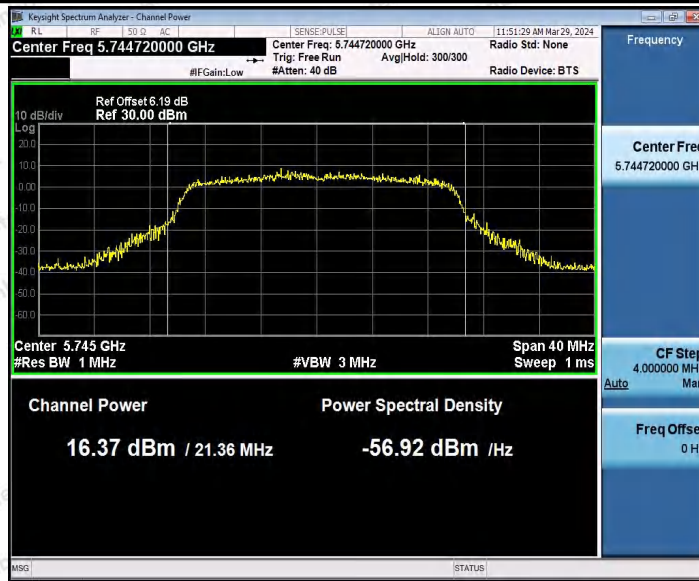

Shenzhen Anbotek Compliance Laboratory Limited

Address: 1/F., Building D, Sogood Science and Technology Park, Sanwei Community, Hangcheng Street, Bao'an District, Shenzhen, Guangdong, China.
Tel: (86) 0755-26066440 Fax: (86) 0755-26014772 Email: service@anbotek.com

Hotline: 400-003-0500
www.anbotek.com.cn