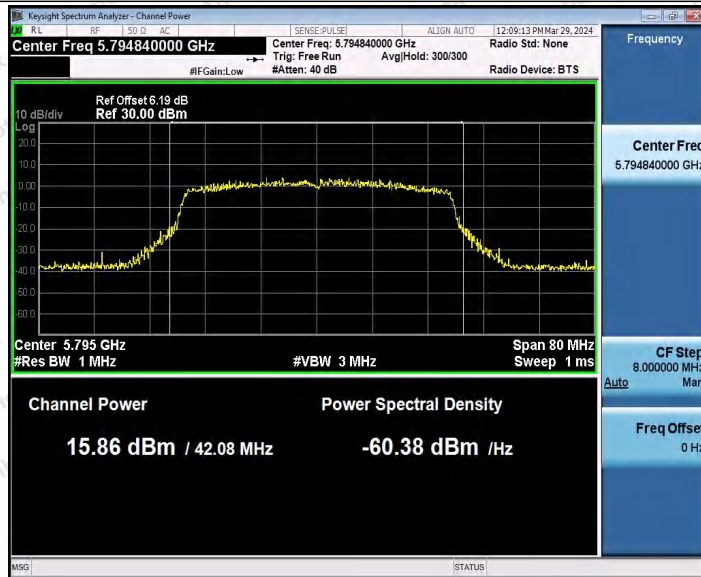

Hotline
 400-003-0500
 www.anbotek.com.cn

11AX40MIMO_Ant1_5795

11AX40MIMO_Ant2_5795

Shenzhen Anbotek Compliance Laboratory Limited

Address: 1/F., Building D, Sogood Science and Technology Park, Sanwei Community, Hangcheng Street, Bao'an District, Shenzhen, Guangdong, China.
Tel: (86) 0755-26066440 Fax: (86) 0755-26014772 Email: service@anbotek.com