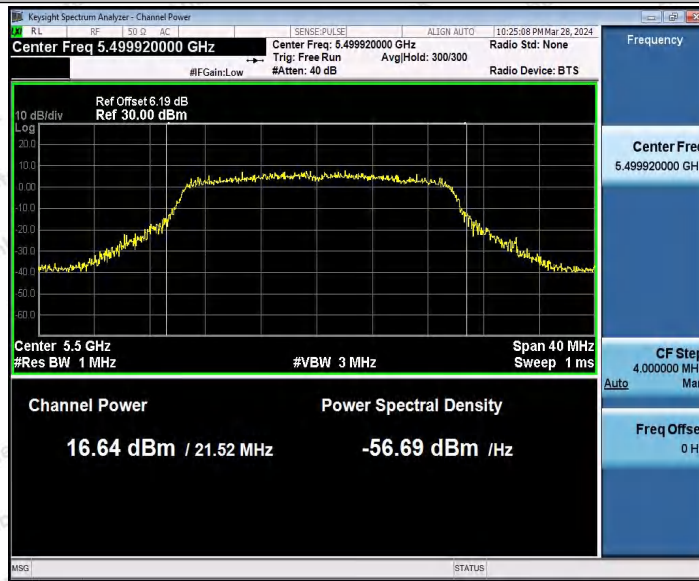

11AX20MIMO_Ant1_5500