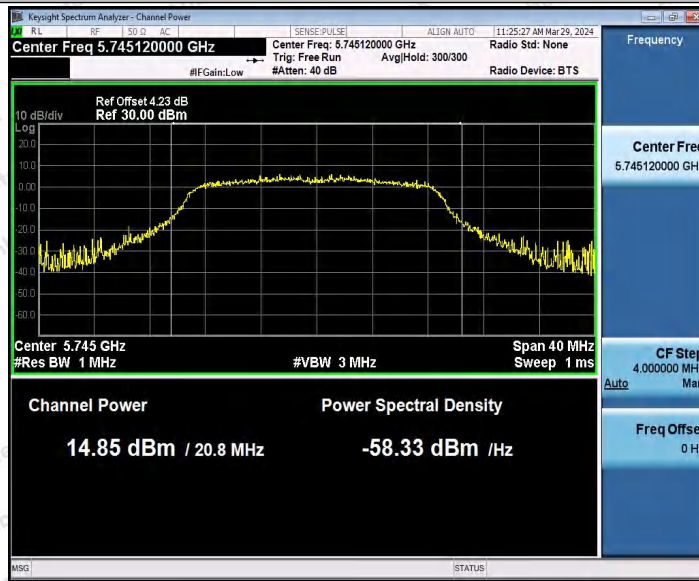

11AC20MIMO_Ant2_5745