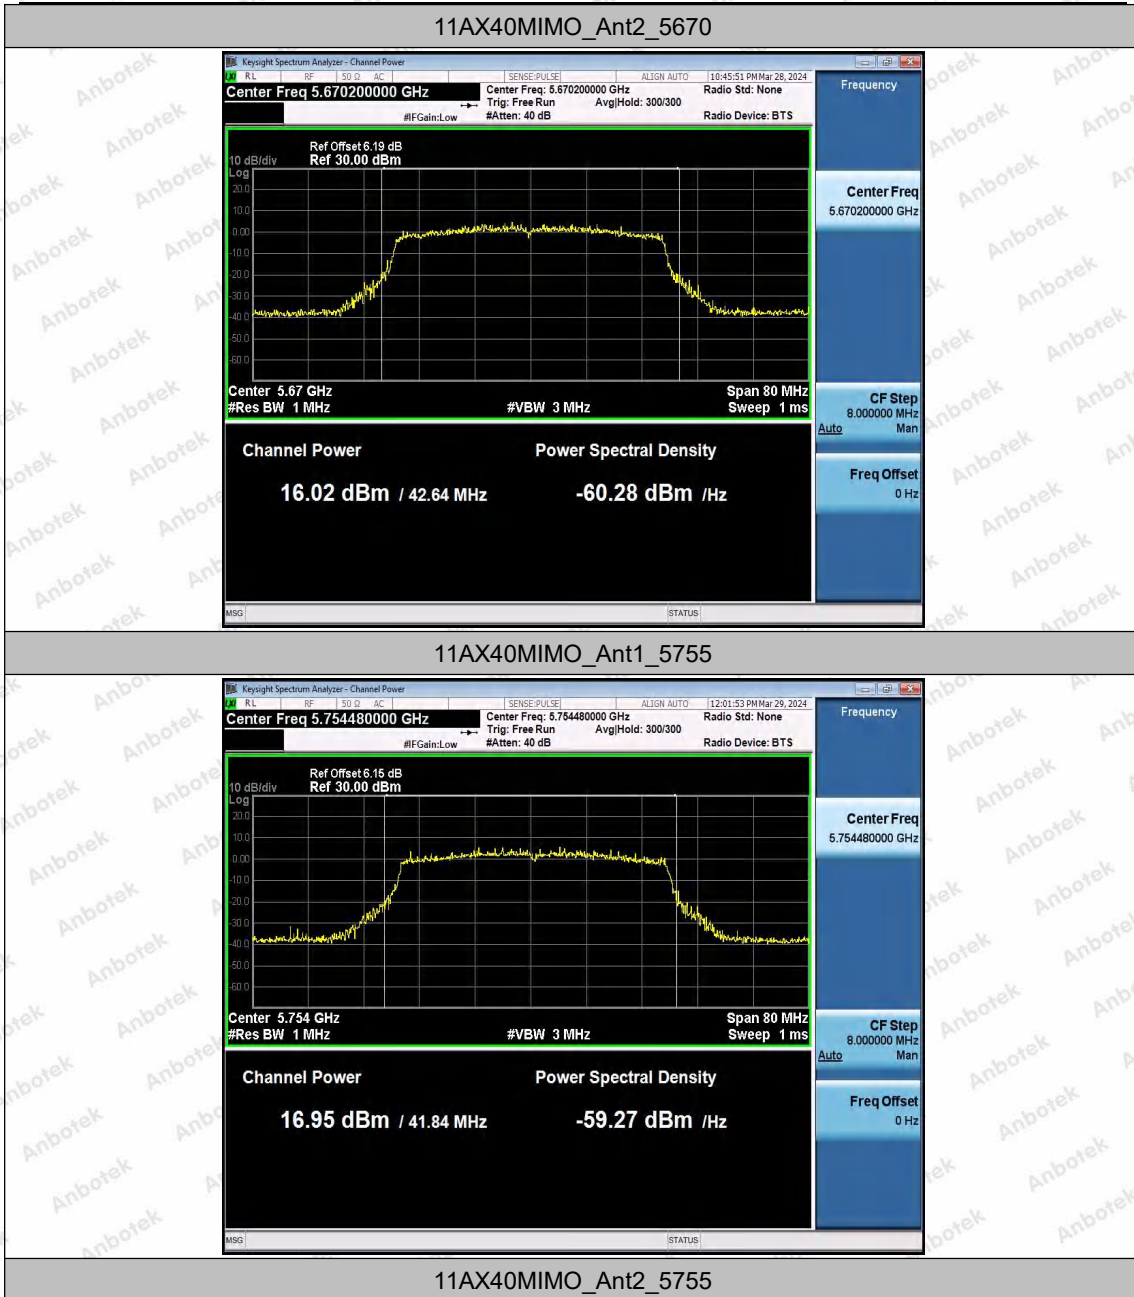

Shenzhen Anbotek Compliance Laboratory Limited

Address: 1/F., Building D, Sogood Science and Technology Park, Sanwei Community, Hangcheng Street, Bao'an District, Shenzhen, Guangdong, China.
Tel: (86) 0755-26066440 Fax: (86) 0755-26014772 Email: service@anbotek.com

Hotline
400-003-0500
www.anbotek.com.cn