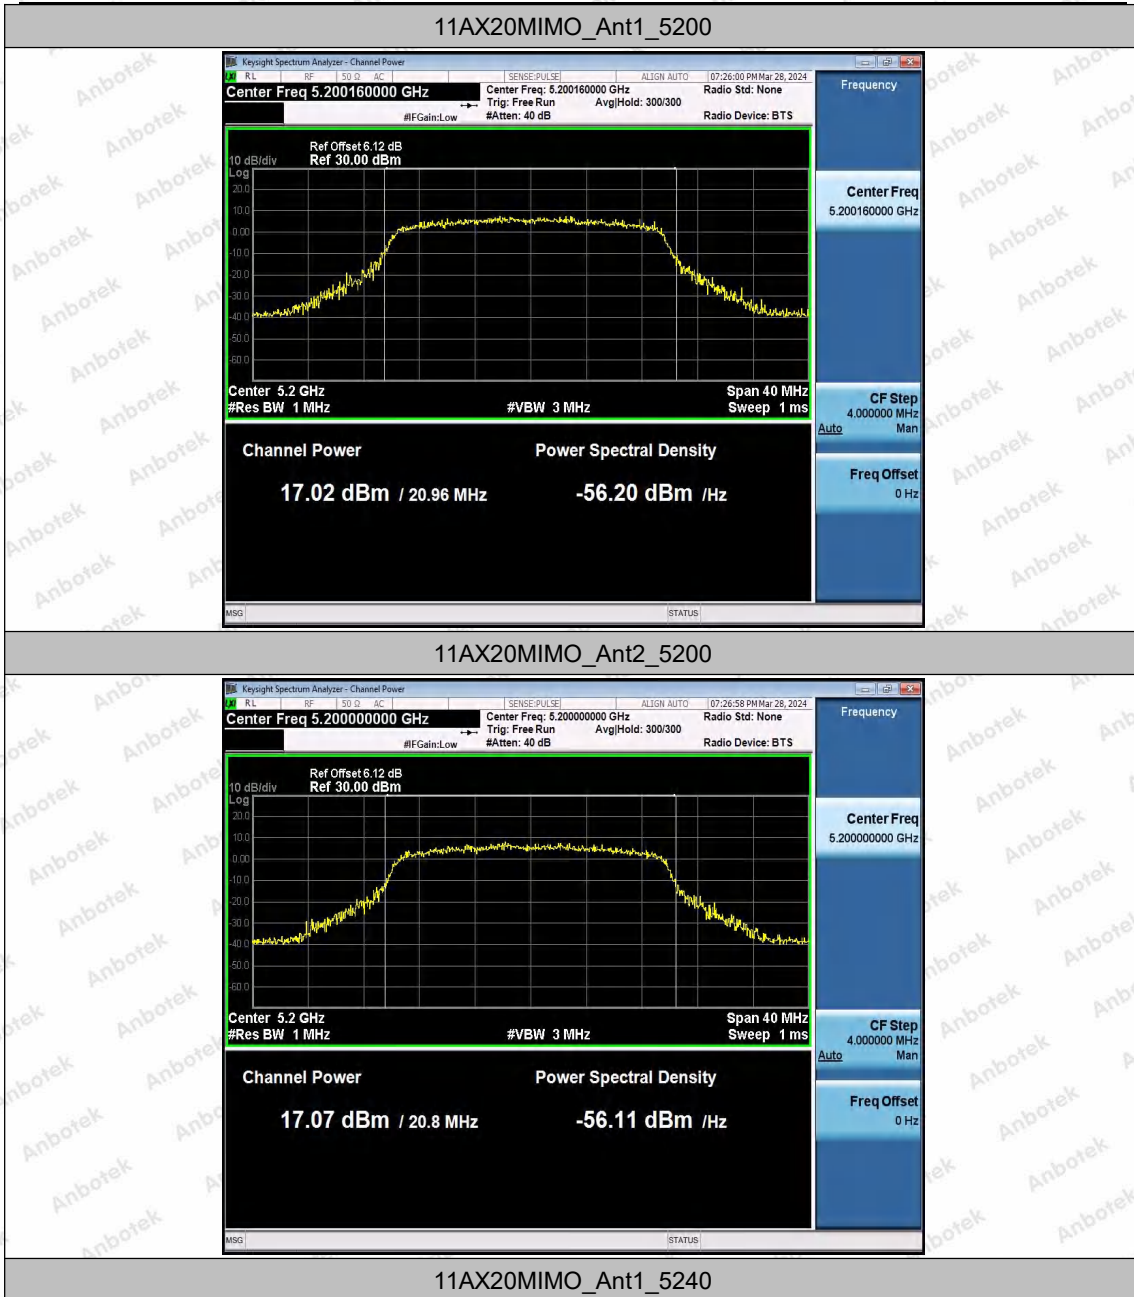

Shenzhen Anbotek Compliance Laboratory Limited

Address: 1/F., Building D, Sogood Science and Technology Park, Sanwei Community, Hangcheng Street, Bao'an District, Shenzhen, Guangdong, China.
Tel: (86) 0755-26066440 Fax: (86) 0755-26014772 Email: service@anbotek.com

Hotline
400-003-0500
www.anbotek.com.cn