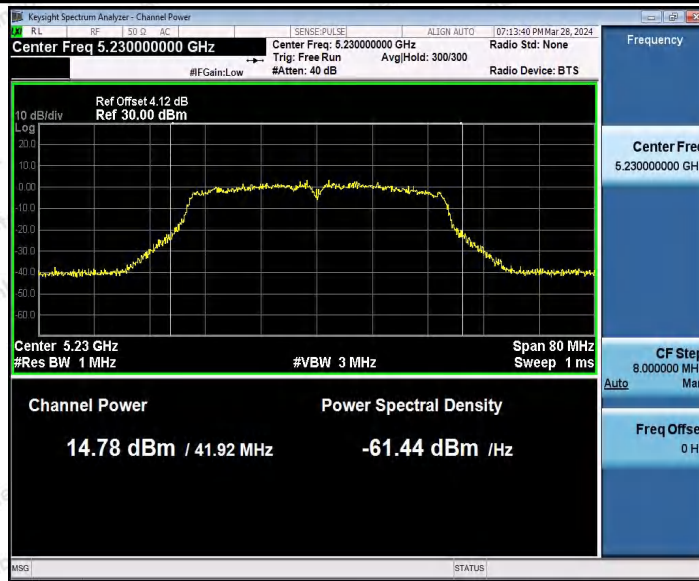

Shenzhen Anbotek Compliance Laboratory Limited

Address: 1/F., Building D, Sogood Science and Technology Park, Sanwei Community, Hangcheng Street, Bao'an District, Shenzhen, Guangdong, China.
Tel: (86) 0755-26066440 Fax: (86) 0755-26014772 Email: service@anbotek.com

Hotline
400-003-0500
www.anbotek.com.cn