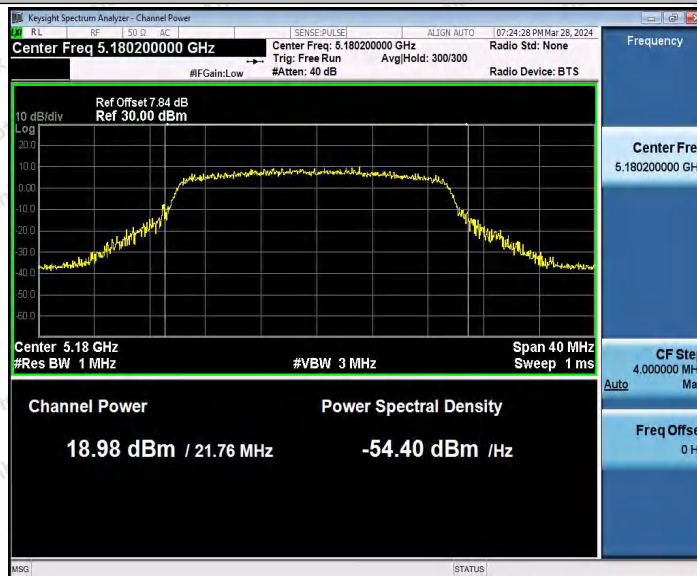

Hotline
400-003-0500
www.anbotek.com.cn

11AX20MIMO_Ant1_5180

11AX20MIMO_Ant2_5180

Shenzhen Anbotek Compliance Laboratory Limited

Address: 1/F., Building D, Sogood Science and Technology Park, Sanwei Community, Hangcheng Street, Bao'an District, Shenzhen, Guangdong, China.
 Tel: (86) 0755-26066440 Fax: (86) 0755-26014772 Email: service@anbotek.com