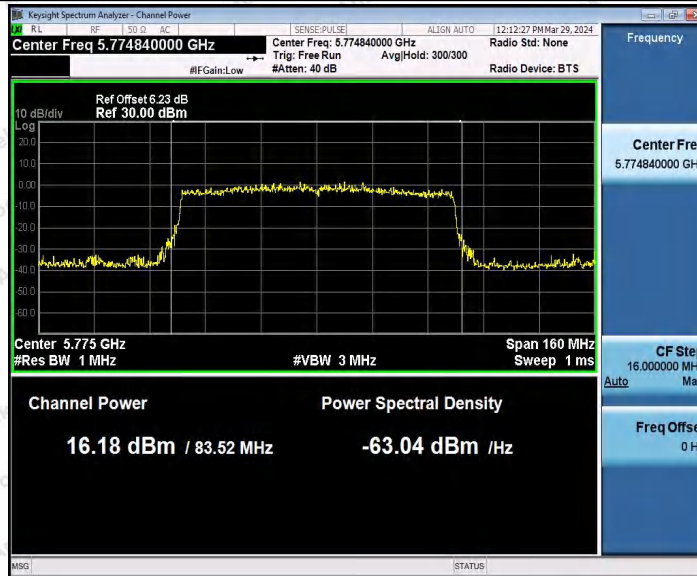

11AX80MIMO_Ant1_5775