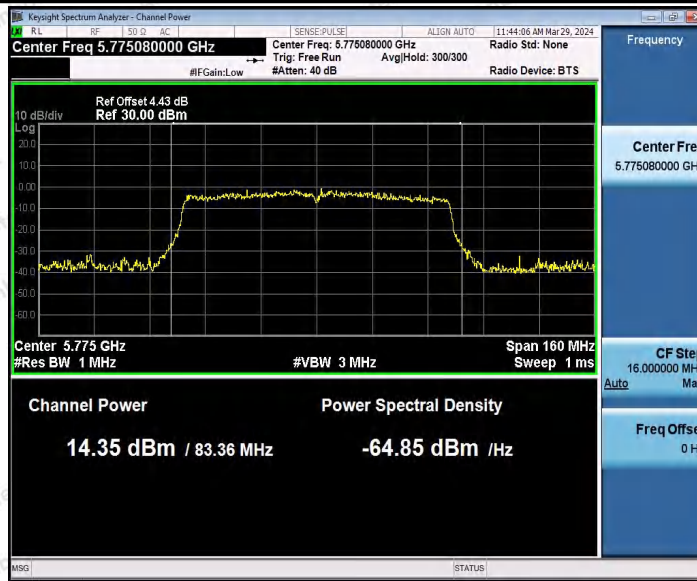

Shenzhen Anbotek Compliance Laboratory Limited

Address: 1/F., Building D, Sogood Science and Technology Park, Sanwei Community, Hangcheng Street, Bao'an District, Shenzhen, Guangdong, China.
Tel: (86) 0755-26066440 Fax: (86) 0755-26014772 Email: service@anbotek.com

Hotline
400-003-0500
www.anbotek.com.cn