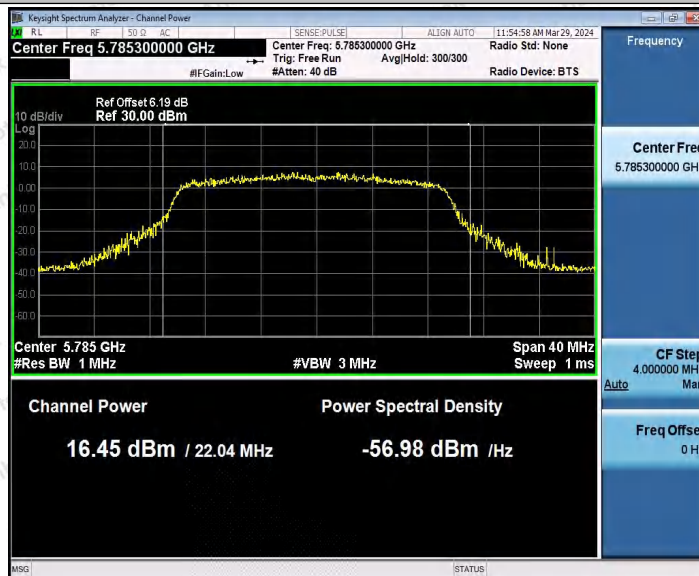

Hotline
400-003-0500
www.anbotek.com.cn

11AX20MIMO_Ant1_5785

11AX20MIMO_Ant2_5785

Shenzhen Anbotek Compliance Laboratory Limited

Address: 1/F., Building D, Sogood Science and Technology Park, Sanwei Community, Hangcheng Street, Bao'an District, Shenzhen, Guangdong, China.
 Tel: (86) 0755-26066440 Fax: (86) 0755-26014772 Email: service@anbotek.com