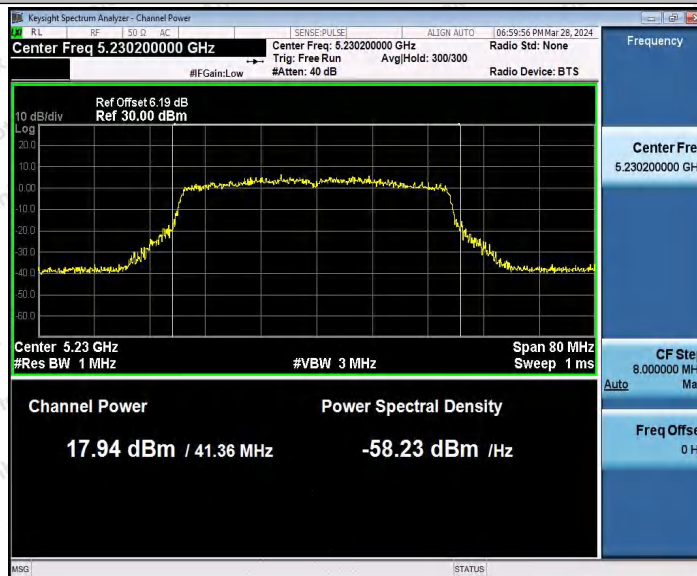

Hotline
400-003-0500
www.anbotek.com.cn

11AX40MIMO_Ant2_5190

11AX40MIMO_Ant1_5230

Shenzhen Anbotek Compliance Laboratory Limited

Address: 1/F., Building D, Sogood Science and Technology Park, Sanwei Community, Hangcheng Street, Bao'an District, Shenzhen, Guangdong, China.
Tel: (86) 0755-26066440 Fax: (86) 0755-26014772 Email: service@anbotek.com