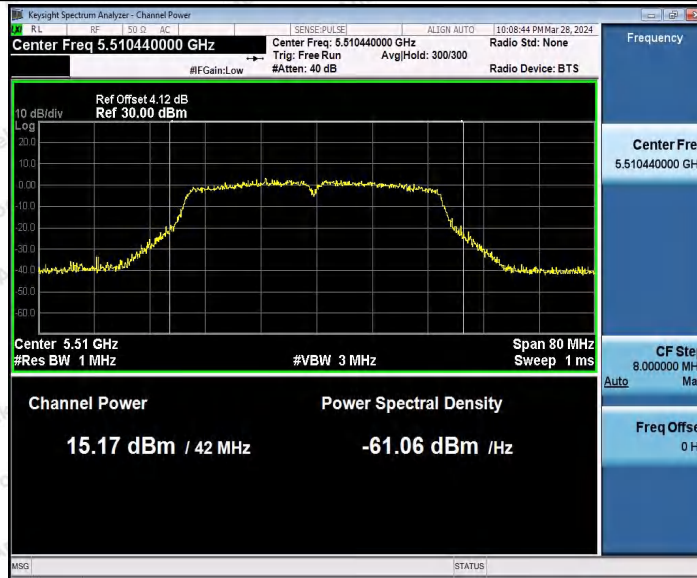

Hotline
 400-003-0500
 www.anbotek.com.cn

11AC40MIMO_Ant1_5510

11AC40MIMO_Ant2_5510

Shenzhen Anbotek Compliance Laboratory Limited

Address: 1/F., Building D, Sogood Science and Technology Park, Sanwei Community, Hangcheng Street, Bao'an District, Shenzhen, Guangdong, China.
 Tel: (86) 0755-26066440 Fax: (86) 0755-26014772 Email: service@anbotek.com