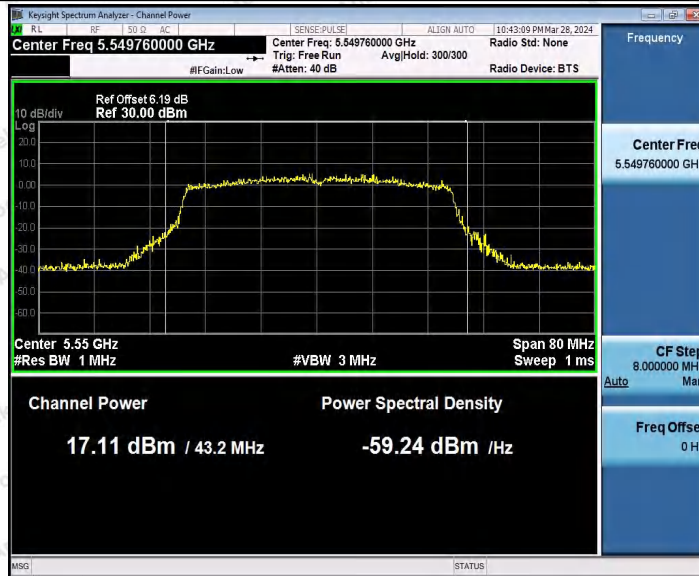

11AX40MIMO_Ant2_5550