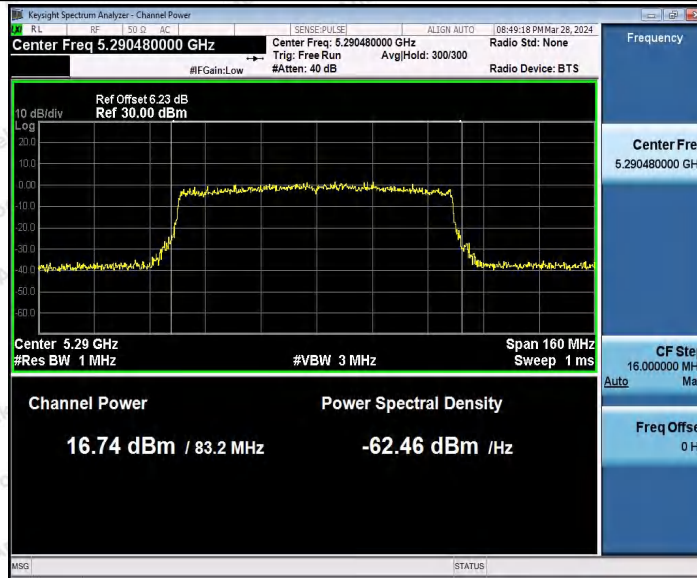

11AX80MIMO_Ant2_5290