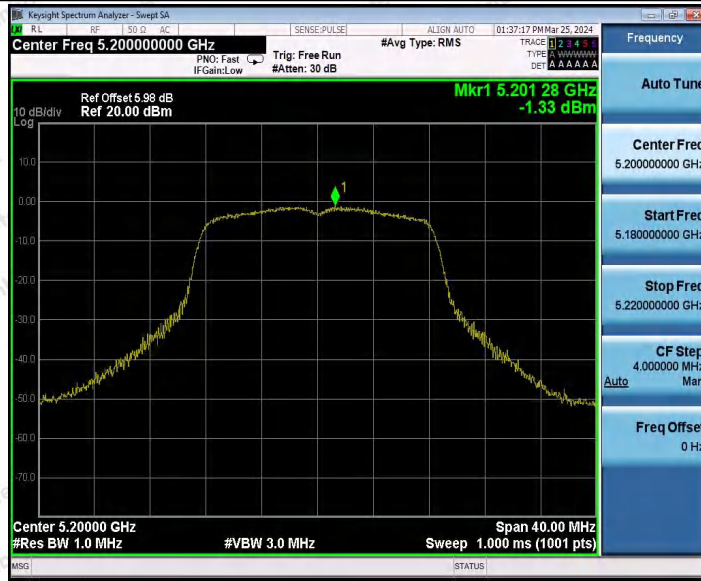

Shenzhen Anbotek Compliance Laboratory Limited

Address: 1/F., Building D, Sogood Science and Technology Park, Sanwei Community, Hangcheng Street, Bao'an District, Shenzhen, Guangdong, China.
Tel: (86) 0755-26066440 Fax: (86) 0755-26014772 Email: service@anbotek.com

Hotline
400-003-0500
www.anbotek.com.cn