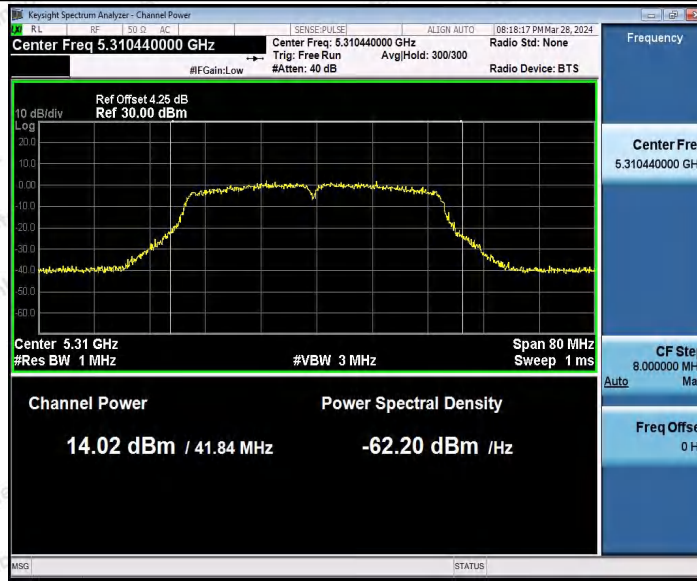

Hotline
 400-003-0500
 www.anbotek.com.cn

11AC40MIMO_Ant1_5510

11AC40MIMO_Ant2_5510

Shenzhen Anbotek Compliance Laboratory Limited

Address: 1/F., Building D, Sogood Science and Technology Park, Sanwei Community, Hangcheng Street, Bao'an District, Shenzhen, Guangdong, China.
 Tel: (86) 0755-26066440 Fax: (86) 0755-26014772 Email: service@anbotek.com