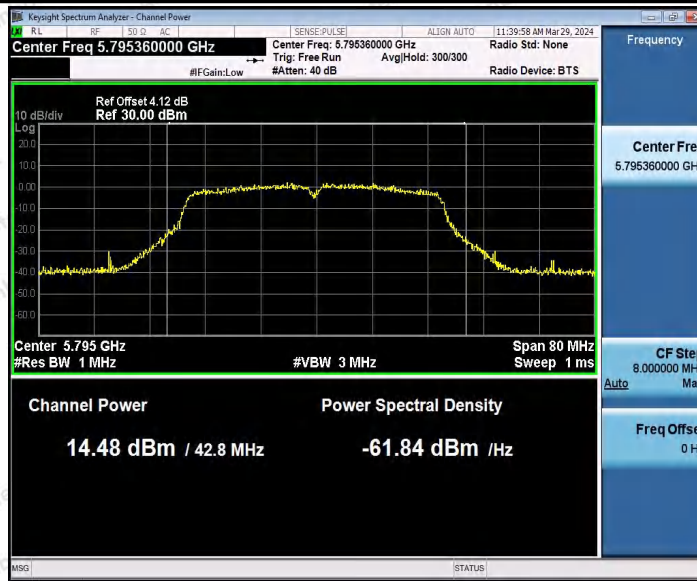

Shenzhen Anbotek Compliance Laboratory Limited

Address: 1/F., Building D, Sogood Science and Technology Park, Sanwei Community, Hangcheng Street, Bao'an District, Shenzhen, Guangdong, China.
Tel: (86) 0755-26066440 Fax: (86) 0755-26014772 Email: service@anbotek.com

Hotline 400-003-0500
www.anbotek.com.cn