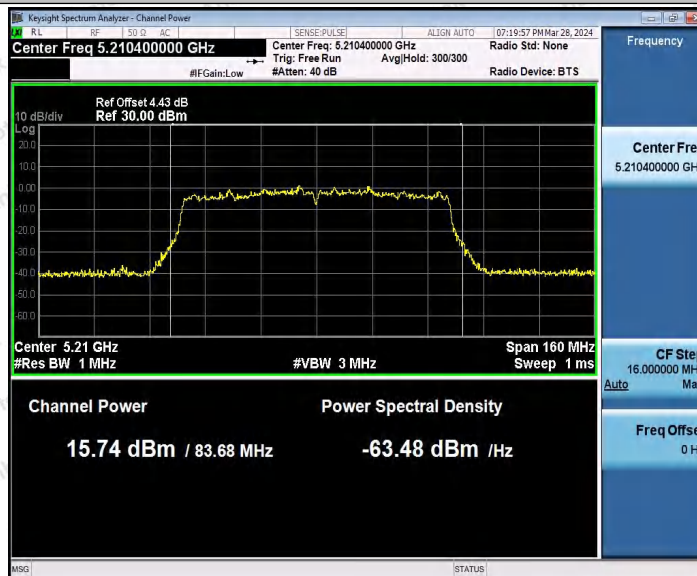

Hotline
400-003-0500
www.anbotek.com.cn

11AC80MIMO_Ant1_5210

11AC80MIMO_Ant2_5210

Shenzhen Anbotek Compliance Laboratory Limited

Address: 1/F., Building D, Sogood Science and Technology Park, Sanwei Community, Hangcheng Street, Bao'an District, Shenzhen, Guangdong, China.
 Tel: (86) 0755-26066440 Fax: (86) 0755-26014772 Email: service@anbotek.com