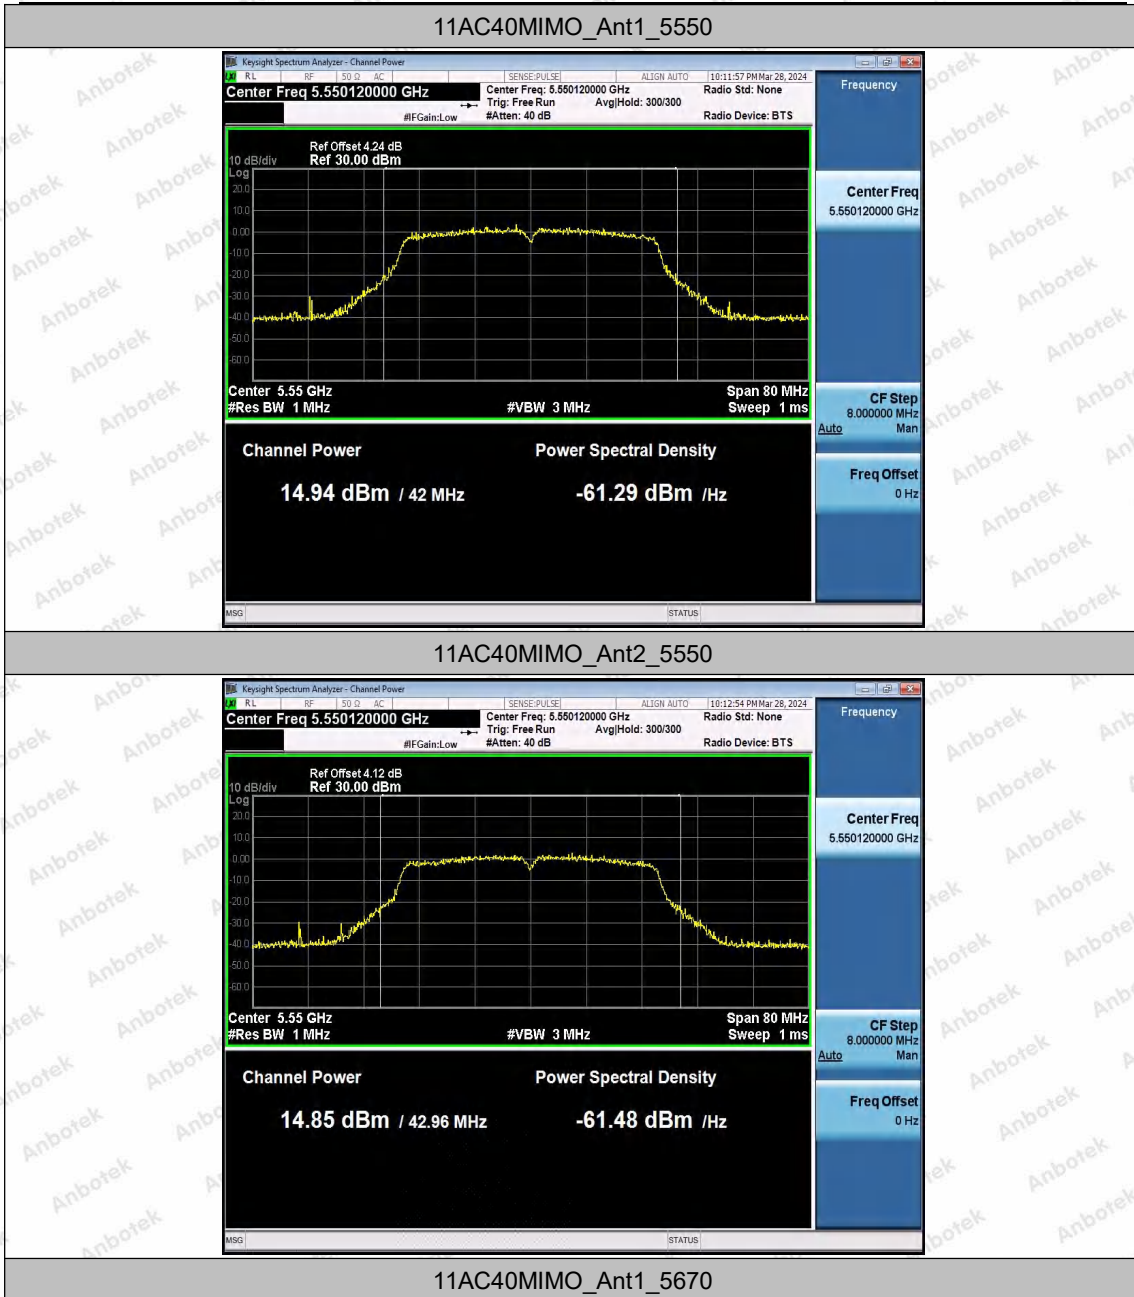

Shenzhen Anbotek Compliance Laboratory Limited

Address: 1/F., Building D, Sogood Science and Technology Park, Sanwei Community, Hangcheng Street, Bao'an District, Shenzhen, Guangdong, China.
Tel: (86) 0755-26066440 Fax: (86) 0755-26014772 Email: service@anbotek.com

Hotline
400-003-0500
www.anbotek.com.cn