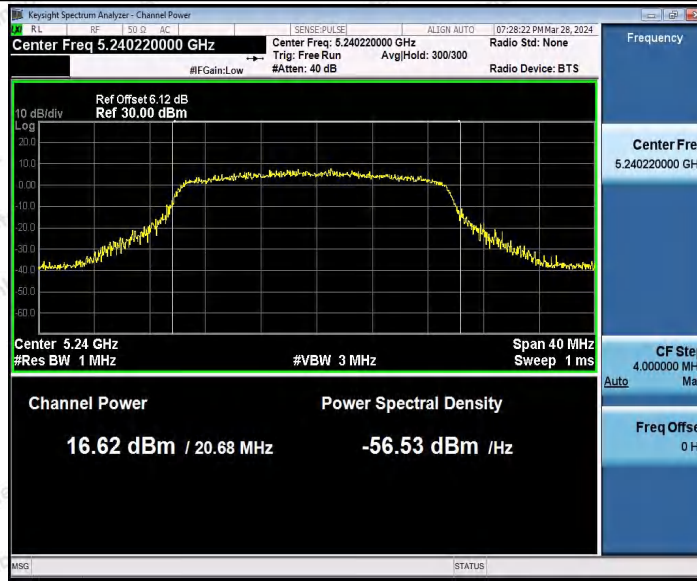

Hotline
400-003-0500
www.anbotek.com.cn

11AX20MIMO_Ant2_5240

11AX20MIMO_Ant1_5260

Shenzhen Anbotek Compliance Laboratory Limited

Address: 1/F., Building D, Sogood Science and Technology Park, Sanwei Community, Hangcheng Street, Bao'an District, Shenzhen, Guangdong, China.
 Tel: (86) 0755-26066440 Fax: (86) 0755-26014772 Email: service@anbotek.com