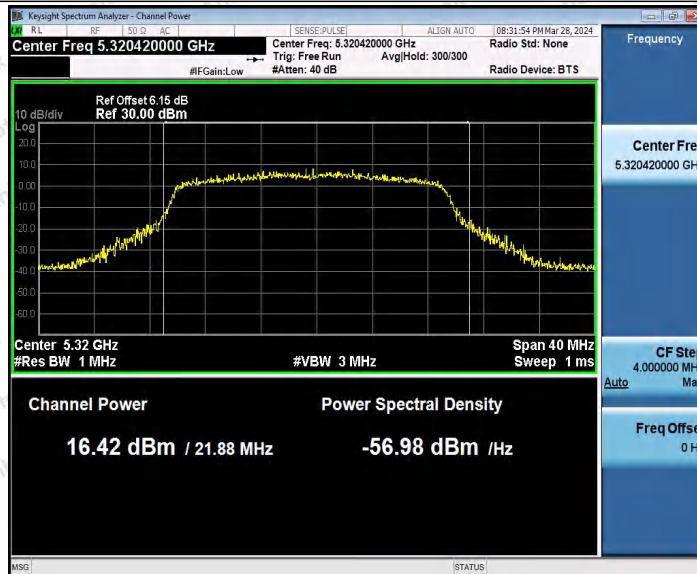

Hotline
 400-003-0500
 www.anbotek.com.cn

11AX20MIMO_Ant1_5320

11AX20MIMO_Ant2_5320

Shenzhen Anbotek Compliance Laboratory Limited

Address: 1/F., Building D, Sogood Science and Technology Park, Sanwei Community, Hangcheng Street, Bao'an District, Shenzhen, Guangdong, China.
 Tel: (86) 0755-26066440 Fax: (86) 0755-26014772 Email: service@anbotek.com