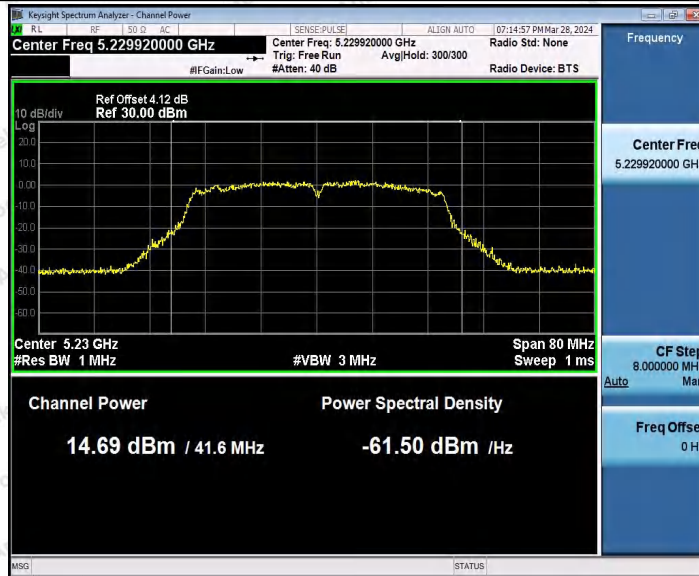

11AC40MIMO_Ant2_5230