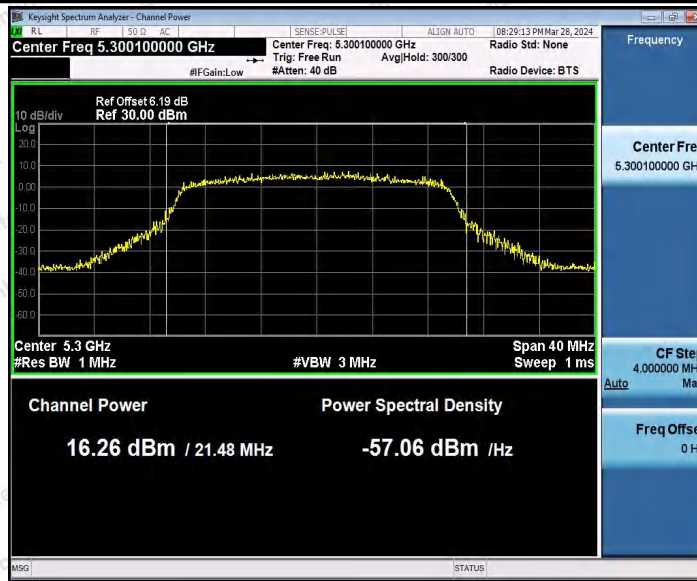

Hotline
 400-003-0500
 www.anbotek.com.cn

11AX20MIMO_Ant1_5320

11AX20MIMO_Ant2_5320

Shenzhen Anbotek Compliance Laboratory Limited

Address: 1/F., Building D, Sogood Science and Technology Park, Sanwei Community, Hangcheng Street, Bao'an District, Shenzhen, Guangdong, China.
 Tel: (86) 0755-26066440 Fax: (86) 0755-26014772 Email: service@anbotek.com