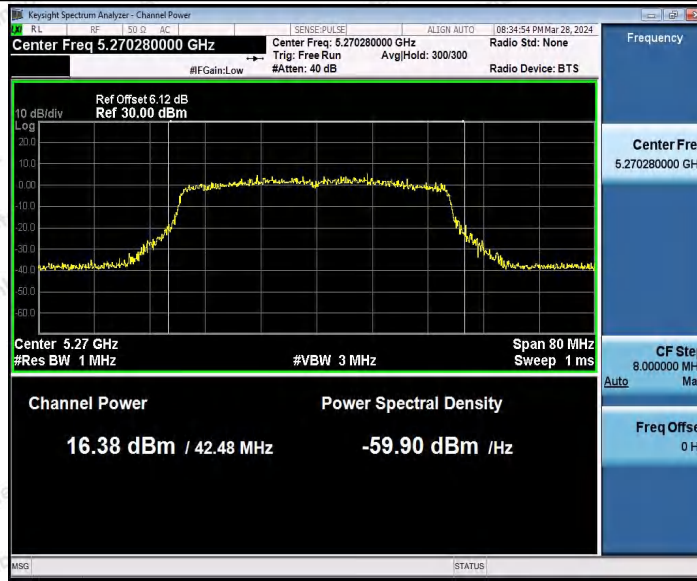

Shenzhen Anbotek Compliance Laboratory Limited

Address: 1/F., Building D, Sogood Science and Technology Park, Sanwei Community, Hangcheng Street, Bao'an District, Shenzhen, Guangdong, China.
Tel: (86) 0755-26066440 Fax: (86) 0755-26014772 Email: service@anbotek.com

Hotline
400-003-0500
www.anbotek.com.cn