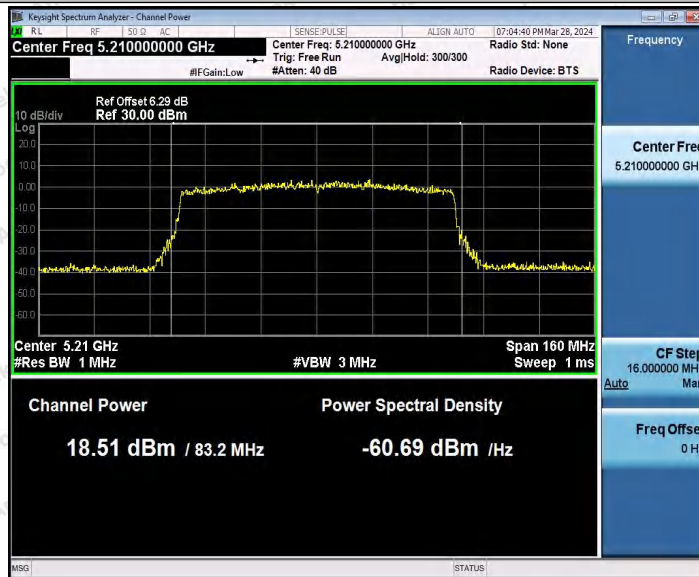

11AX80MIMO_Ant2_5210

11AX80MIMO_Ant1_5290

Shenzhen Anbotek Compliance Laboratory Limited

Address: 1/F., Building D, Sogood Science and Technology Park, Sanwei Community, Hangcheng Street, Bao'an District, Shenzhen, Guangdong, China.
Tel: (86) 0755-26066440 Fax: (86) 0755-26014772 Email: service@anbotek.com

Hotline
400-003-0500
www.anbotek.com.cn