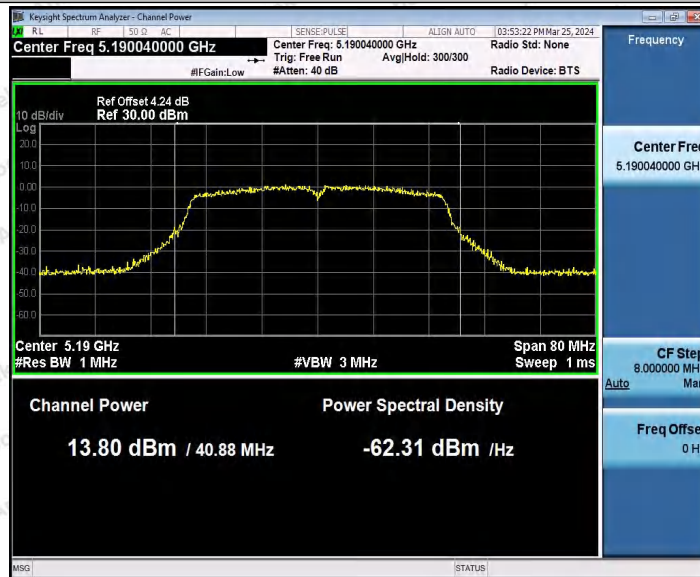

11AC40MIMO_Ant2_5190

11AC40MIMO_Ant1_5230

Shenzhen Anbotek Compliance Laboratory Limited

Address: 1/F., Building D, Sogood Science and Technology Park, Sanwei Community, Hangcheng Street, Bao'an District, Shenzhen, Guangdong, China.
Tel: (86) 0755-26066440 Fax: (86) 0755-26014772 Email: service@anbotek.com

Hotline
400-003-0500
www.anbotek.com.cn