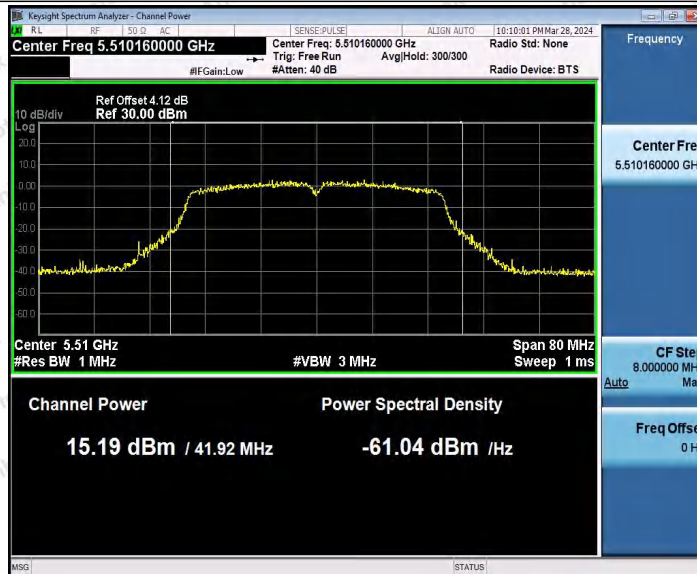

Hotline
 400-003-0500
 www.anbotek.com.cn

11AC40MIMO_Ant1_5510

11AC40MIMO_Ant2_5510

Shenzhen Anbotek Compliance Laboratory Limited

Address: 1/F., Building D, Sogood Science and Technology Park, Sanwei Community, Hangcheng Street, Bao'an District, Shenzhen, Guangdong, China.
 Tel: (86) 0755-26066440 Fax: (86) 0755-26014772 Email: service@anbotek.com