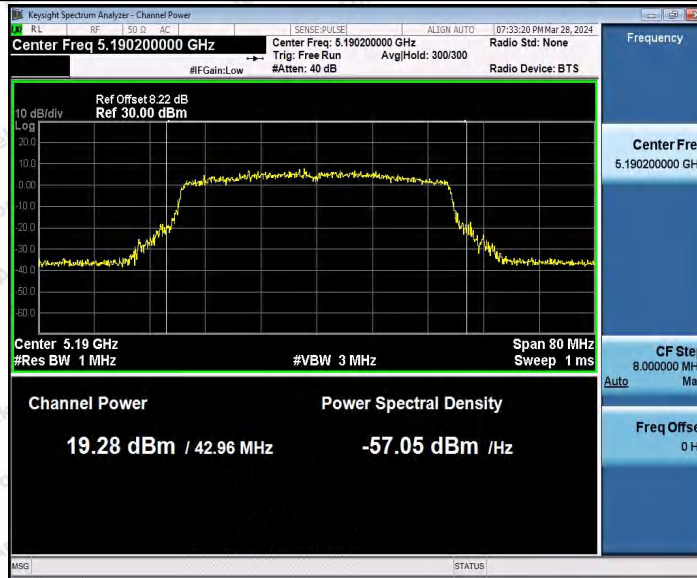

11AX40MIMO_Ant2_5190