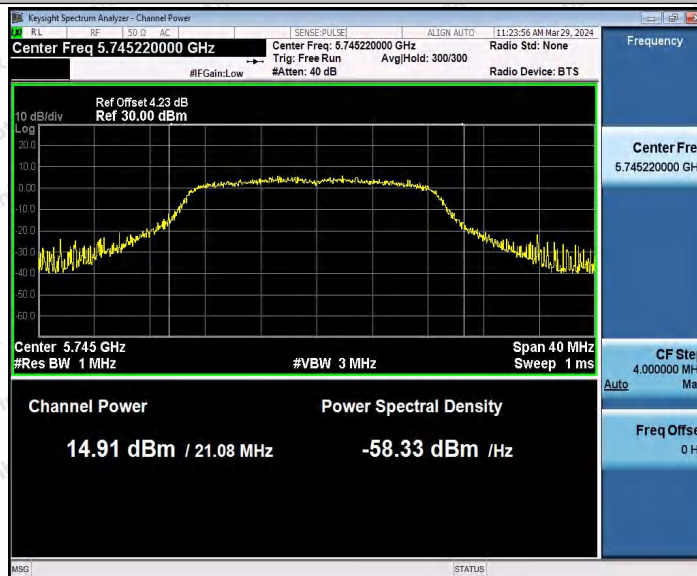

11AC20MIMO_Ant2_5700

11AC20MIMO_Ant1_5745

Shenzhen Anbotek Compliance Laboratory Limited

Address: 1/F., Building D, Sogood Science and Technology Park, Sanwei Community, Hangcheng Street, Bao'an District, Shenzhen, Guangdong, China.
Tel: (86) 0755-26066440 Fax: (86) 0755-26014772 Email: service@anbotek.com