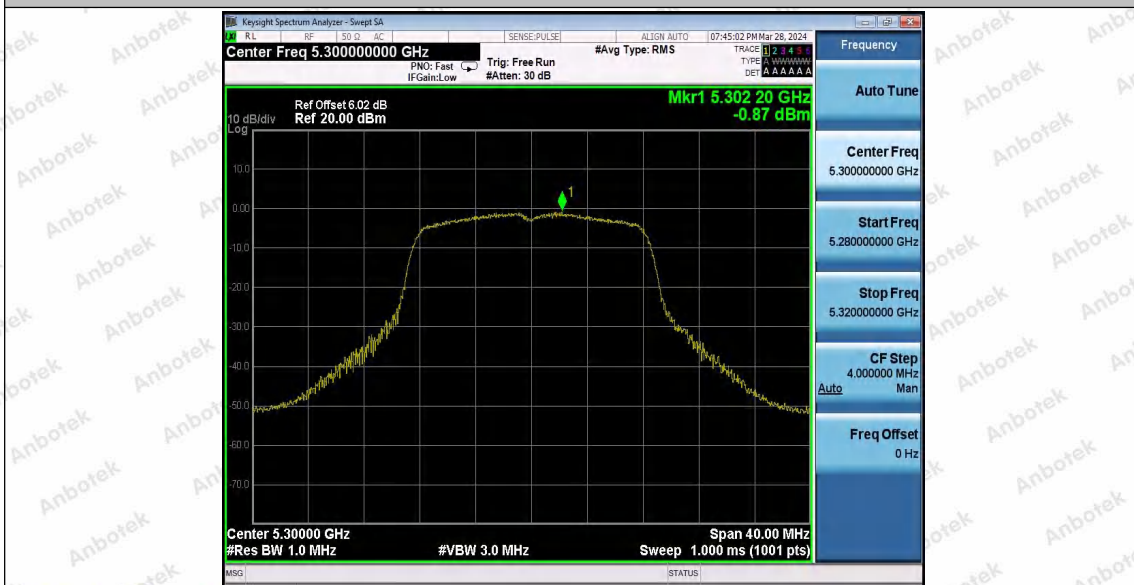

Hotline
400-003-0500
www.anbotek.com.cn

11A_Ant1_5300

11A_Ant2_5300

Shenzhen Anbotek Compliance Laboratory Limited

Address: 1/F., Building D, Sogood Science and Technology Park, Sanwei Community, Hangcheng Street, Bao'an District, Shenzhen, Guangdong, China.
Tel: (86) 0755-26066440 Fax: (86) 0755-26014772 Email: service@anbotek.com