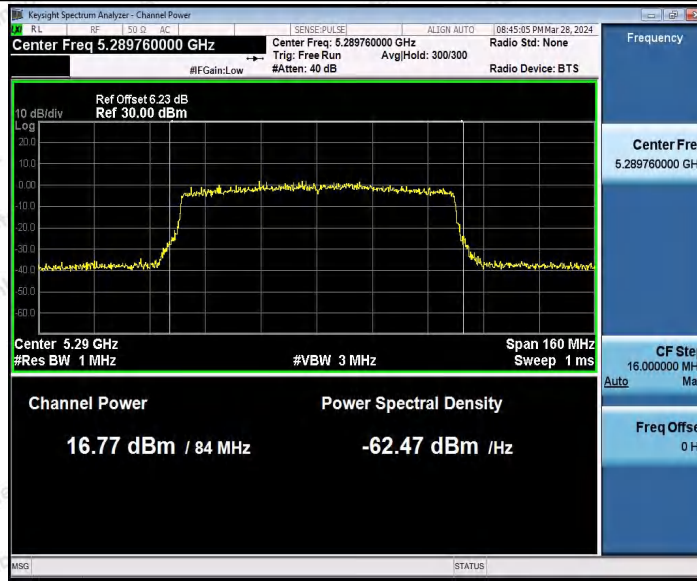

Shenzhen Anbotek Compliance Laboratory Limited

Address: 1/F., Building D, Sogood Science and Technology Park, Sanwei Community, Hangcheng Street, Bao'an District, Shenzhen, Guangdong, China.
Tel: (86) 0755-26066440 Fax: (86) 0755-26014772 Email: service@anbotek.com

Hotline: 400-003-0500
www.anbotek.com.cn