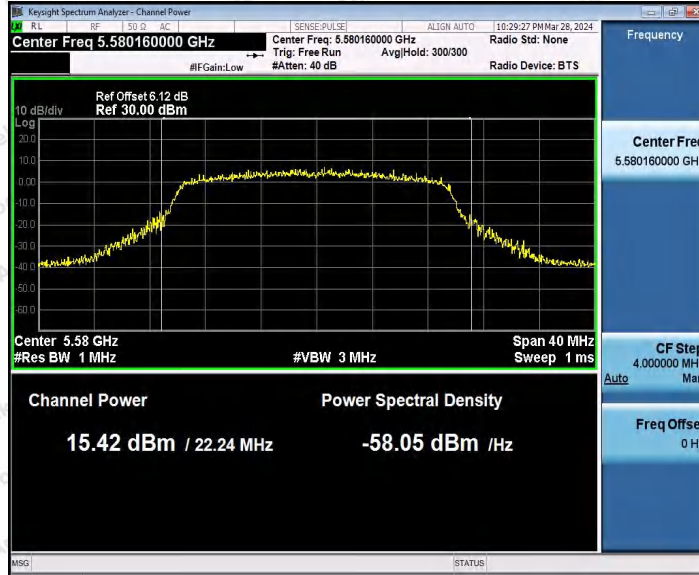

11AX20MIMO_Ant2_5580