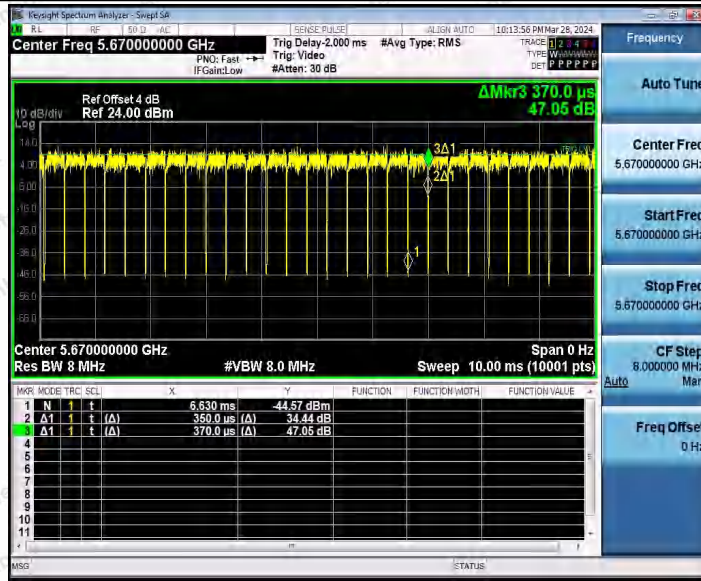

11AC40MIMO_Ant2_5670