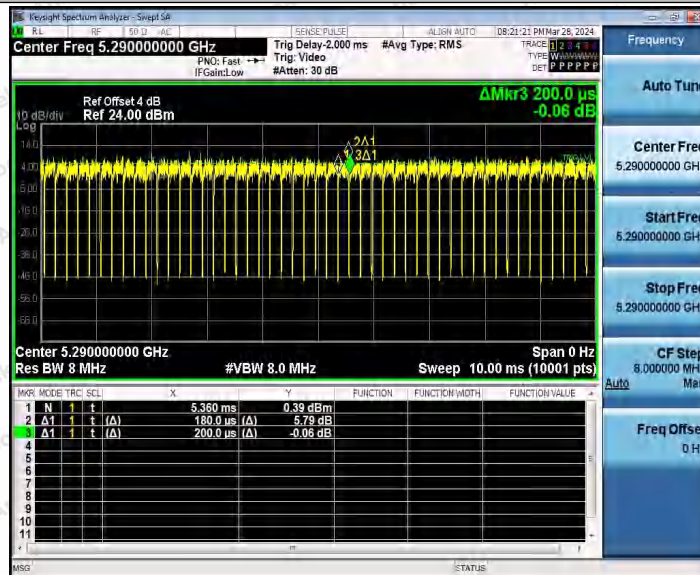

11AC80MIMO_Ant1_5530

Shenzhen Anbotek Compliance Laboratory Limited

Address: 1/F., Building D, Sogood Science and Technology Park, Sanwei Community, Hangcheng Street, Bao'an District, Shenzhen, Guangdong, China.
Tel: (86) 0755-26066440 Fax: (86) 0755-26014772 Email: service@anbotek.com

Hotline
400-003-0500
www.anbotek.com.cn