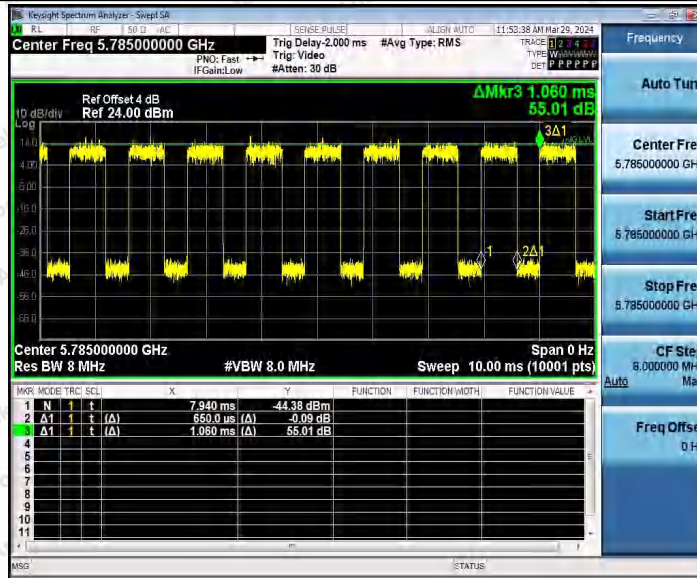

11AX20MIMO_Ant2_5785