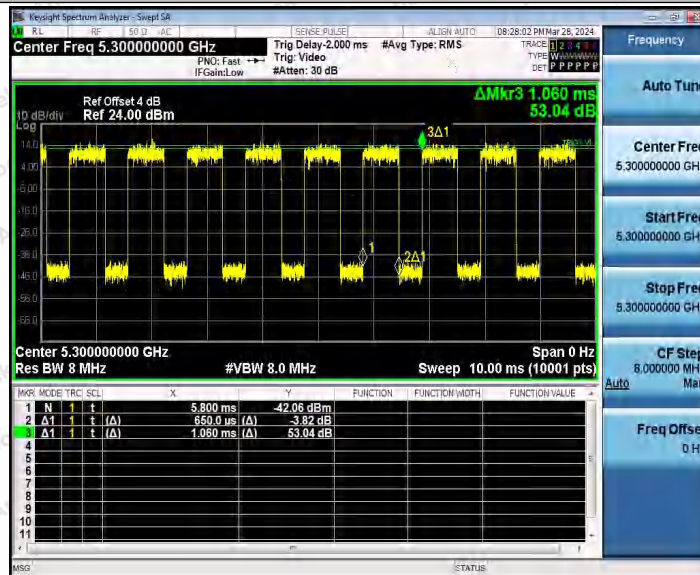

11AX20MIMO_Ant2_5300

Shenzhen Anbotek Compliance Laboratory Limited

Address: 1/F., Building D, Sogood Science and Technology Park, Sanwei Community, Hangcheng Street, Bao'an District, Shenzhen, Guangdong, China.
Tel: (86) 0755-26066440 Fax: (86) 0755-26014772 Email: service@anbotek.com

Hotline
400-003-0500
www.anbotek.com.cn