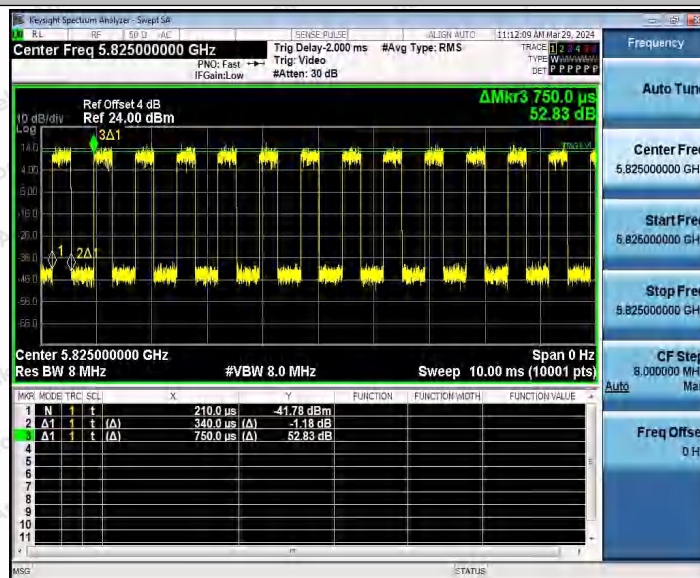

11N20MIMO_Ant2_5825

Shenzhen Anbotek Compliance Laboratory Limited

Address: 1/F., Building D, Sogood Science and Technology Park, Sanwei Community, Hangcheng Street, Bao'an District, Shenzhen, Guangdong, China.
Tel: (86) 0755-26066440 Fax: (86) 0755-26014772 Email: service@anbotek.com

Hotline
400-003-0500
www.anbotek.com.cn