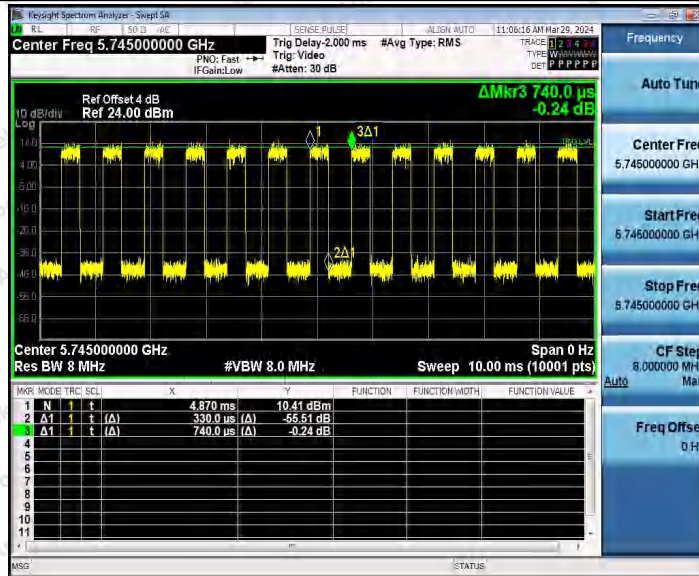

11N20MIMO_Ant1_5785