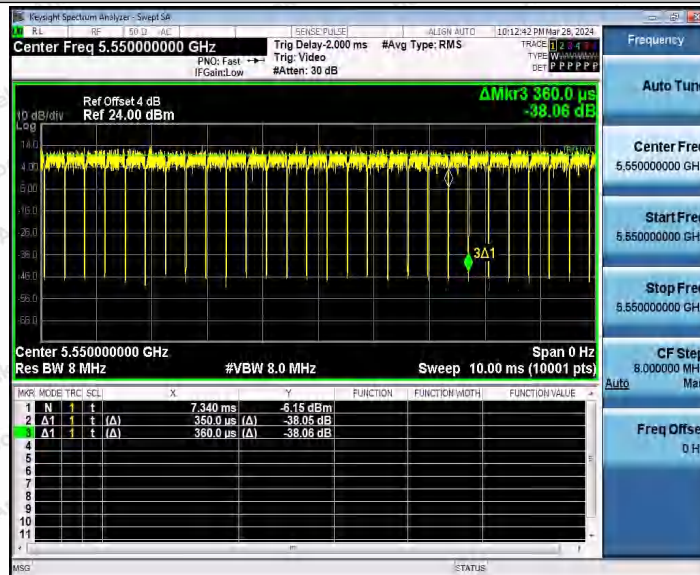

11AC40MIMO_Ant1_5670

Shenzhen Anbotek Compliance Laboratory Limited

Address: 1/F., Building D, Sogood Science and Technology Park, Sanwei Community, Hangcheng Street, Bao'an District, Shenzhen, Guangdong, China.
Tel: (86) 0755-26066440 Fax: (86) 0755-26014772 Email: service@anbotek.com

Hotline
400-003-0500
www.anbotek.com.cn