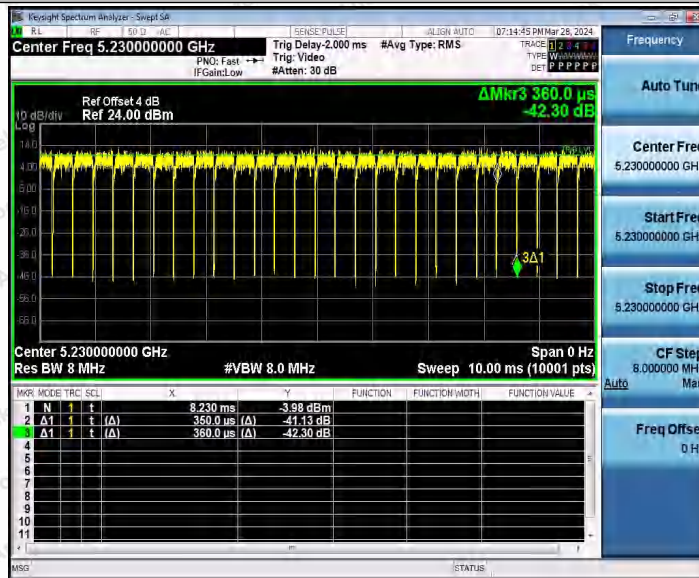

11AC40MIMO_Ant1_5270