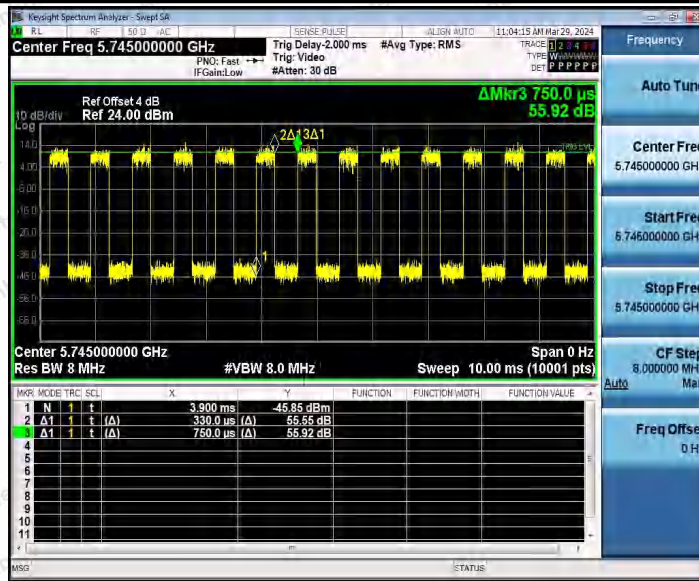

11N20MIMO_Ant2_5745