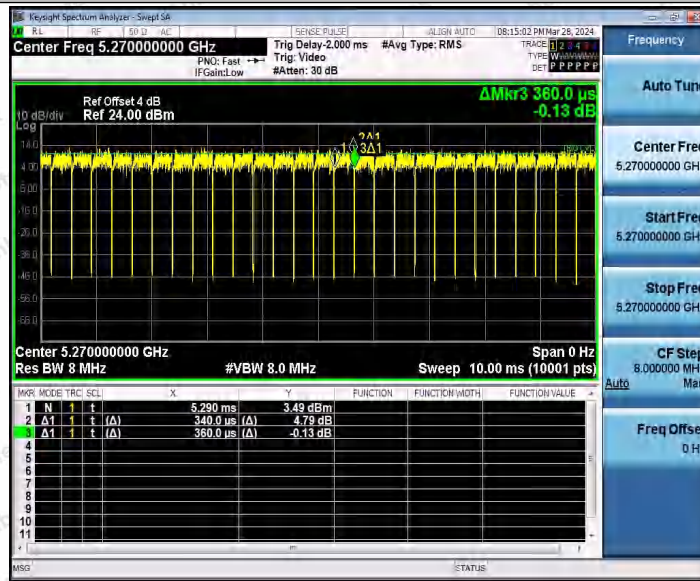

11AC40MIMO_Ant2_5270