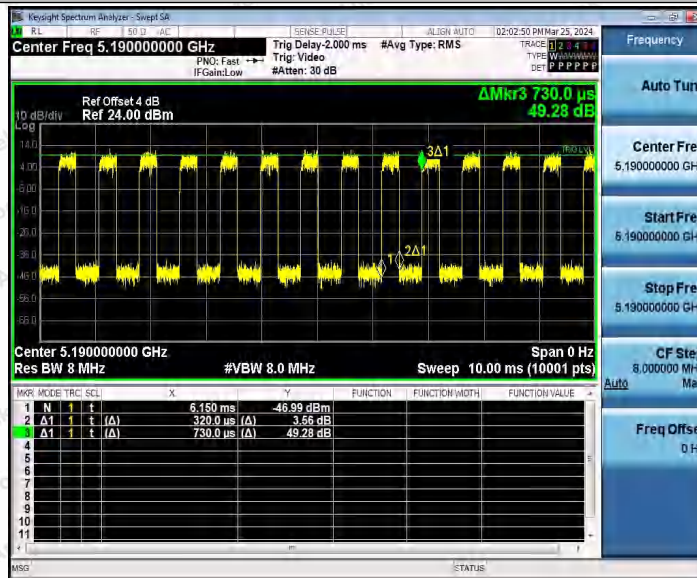

11N40MIMO_Ant2_5190