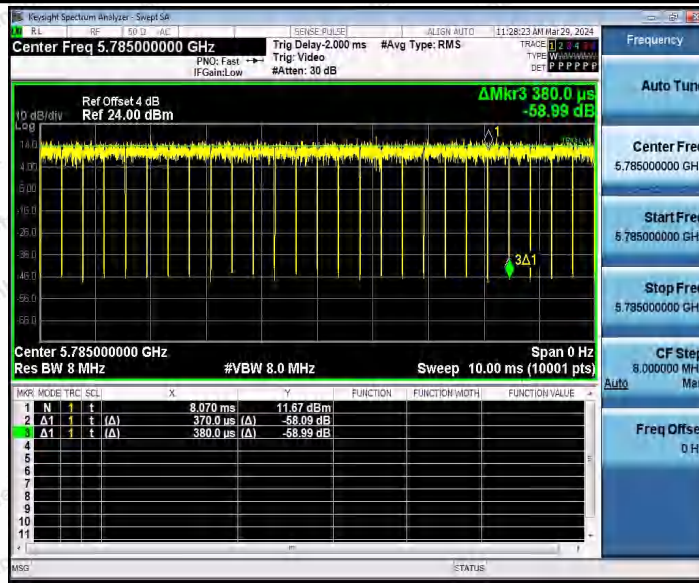

11AC20MIMO_Ant1_5825