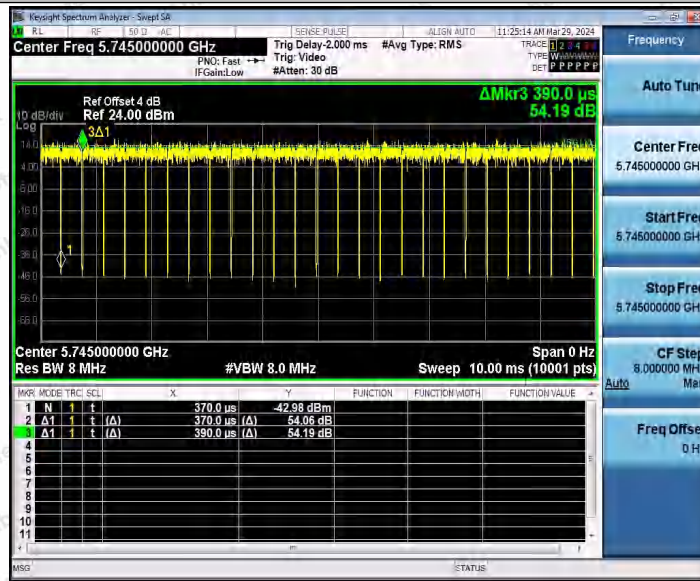

11AC20MIMO_Ant2_5745

11AC20MIMO_Ant1_5785