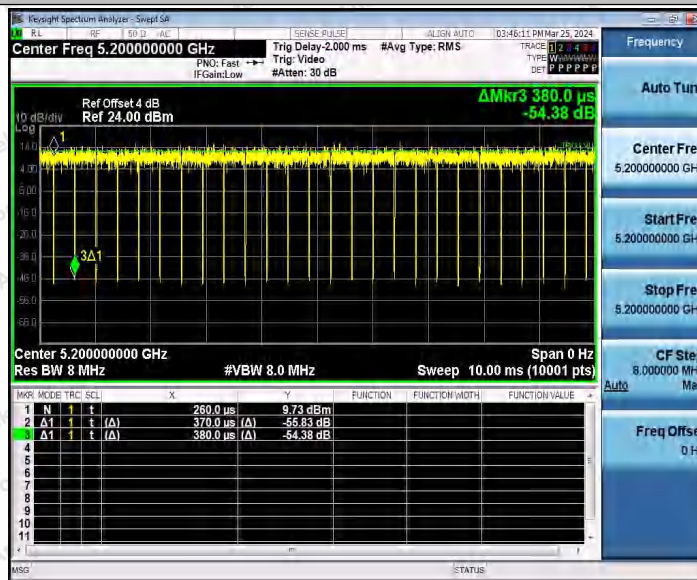

11AC20MIMO_Ant2_5200