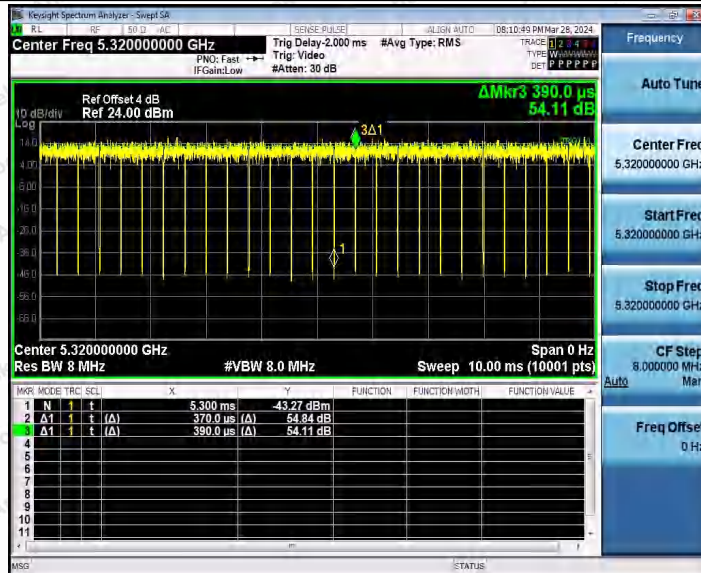

11AC20MIMO_Ant2_5320

Shenzhen Anbotek Compliance Laboratory Limited

Address: 1/F., Building D, Sogood Science and Technology Park, Sanwei Community, Hangcheng Street, Bao'an District, Shenzhen, Guangdong, China.
Tel: (86) 0755-26066440 Fax: (86) 0755-26014772 Email: service@anbotek.com

Hotline
400-003-0500
www.anbotek.com.cn