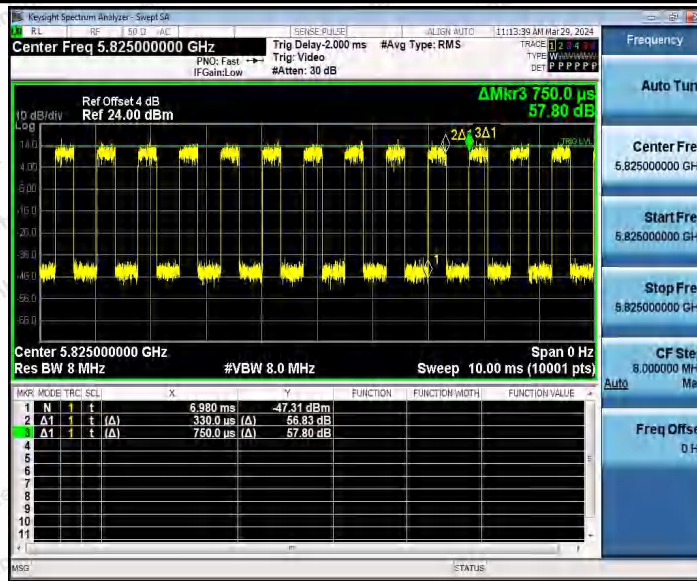

11N40MIMO_Ant1_5190