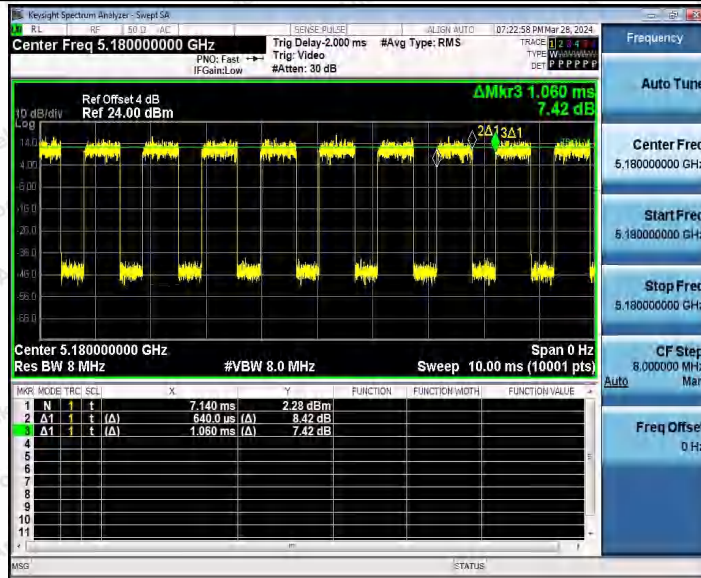

11AX20MIMO_Ant2_5180