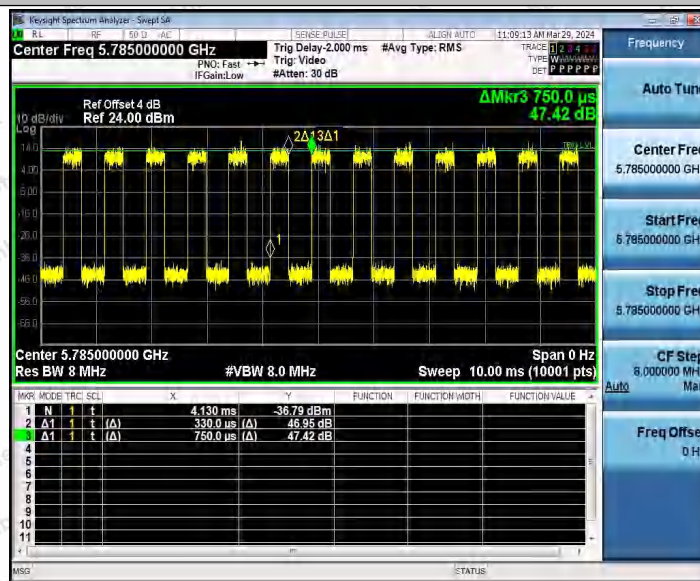

11N20MIMO_Ant1_5825