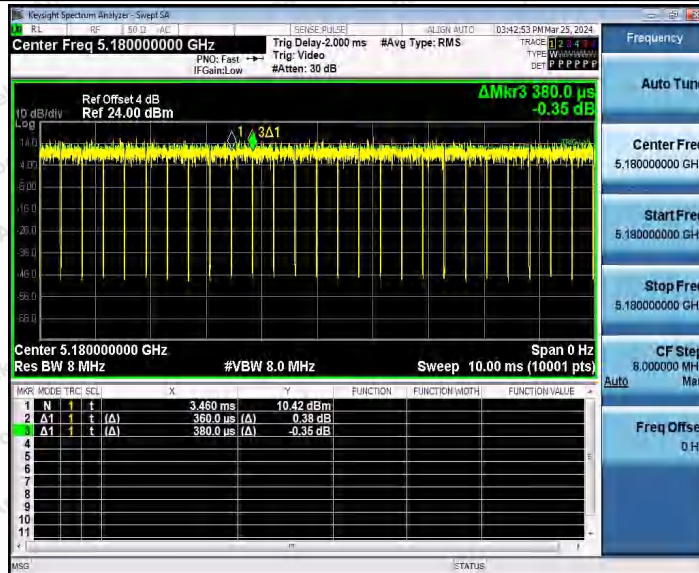

11AC20MIMO_Ant2_5180

Shenzhen Anbotek Compliance Laboratory Limited

Address: 1/F., Building D, Sogood Science and Technology Park, Sanwei Community, Hangcheng Street, Bao'an District, Shenzhen, Guangdong, China.
Tel: (86) 0755-26066440 Fax: (86) 0755-26014772 Email: service@anbotek.com

Hotline 400-003-0500
www.anbotek.com.cn