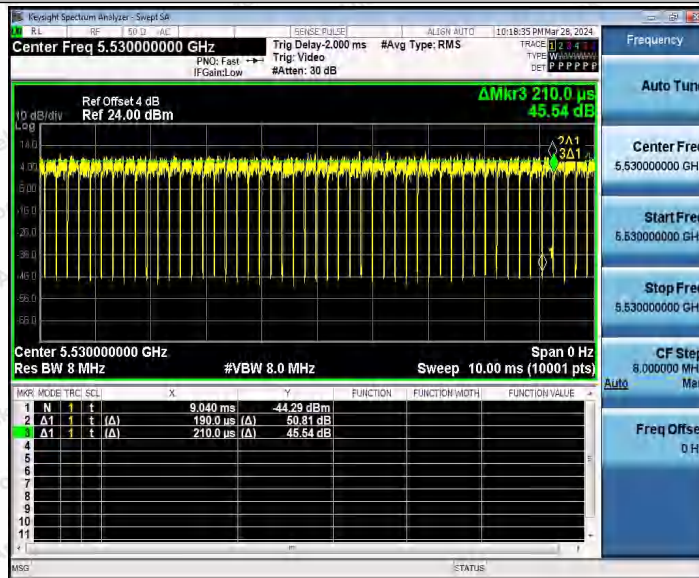

11AC80MIMO_Ant1_5610