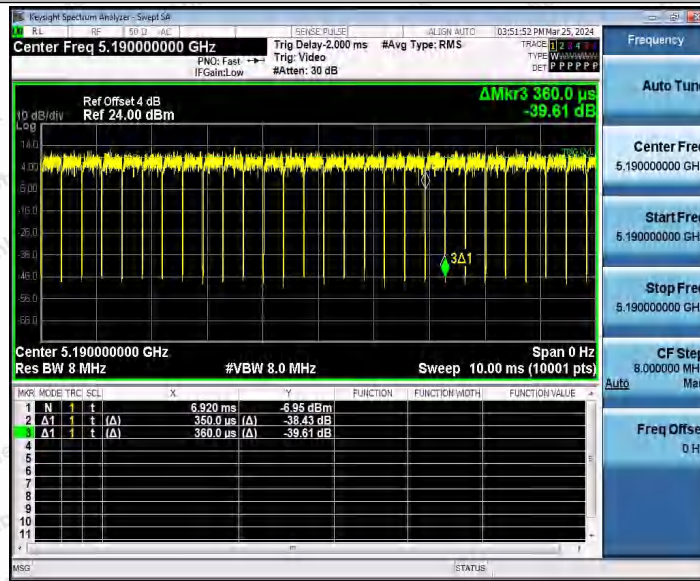

11AC40MIMO_Ant2_5190