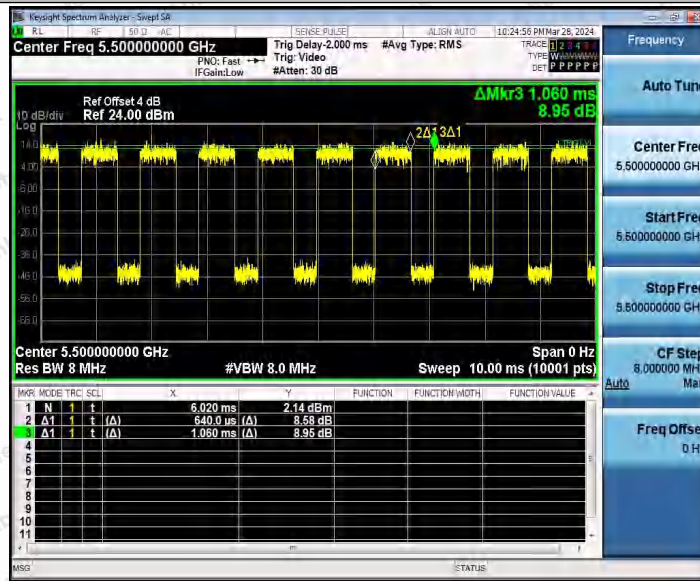

11AX20MIMO_Ant2_5500