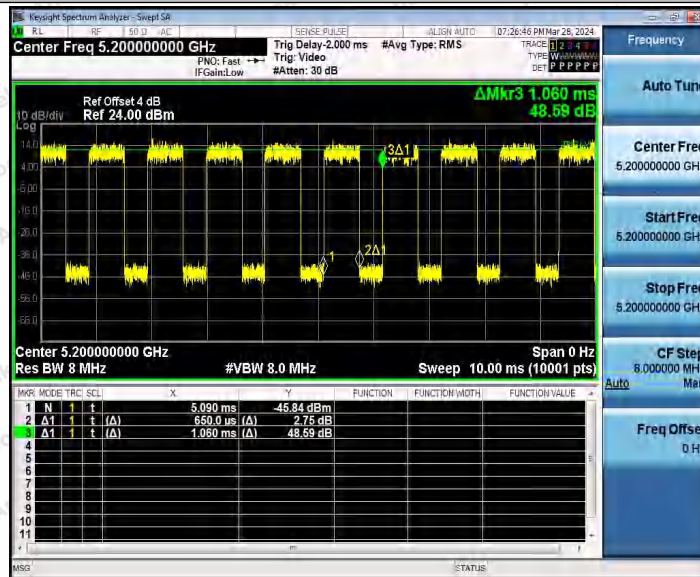

11AX20MIMO_Ant1_5240

Shenzhen Anbotek Compliance Laboratory Limited

Address: 1/F., Building D, Sogood Science and Technology Park, Sanwei Community, Hangcheng Street, Bao'an District, Shenzhen, Guangdong, China.
Tel: (86) 0755-26066440 Fax: (86) 0755-26014772 Email: service@anbotek.com

Hotline 400-003-0500
www.anbotek.com.cn