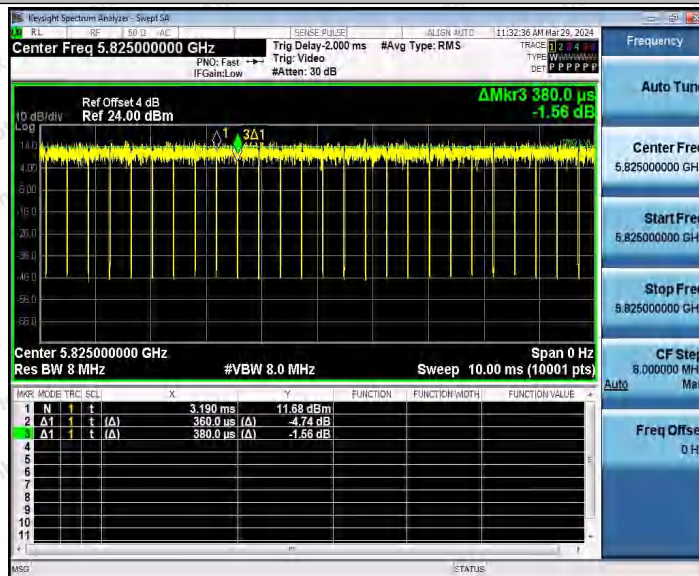

Hotline 400-003-0500
 www.anbotek.com.cn

11AC20MIMO_Ant1_5825

11AC20MIMO_Ant2_5825

Shenzhen Anbotek Compliance Laboratory Limited

Address: 1/F., Building D, Sogood Science and Technology Park, Sanwei Community, Hangcheng Street, Bao'an District, Shenzhen, Guangdong, China.
 Tel: (86) 0755-26066440 Fax: (86) 0755-26014772 Email: service@anbotek.com