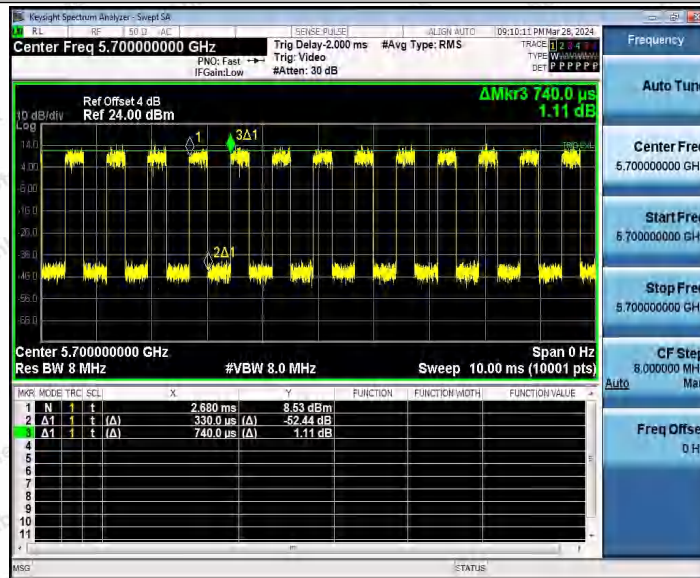

11N20MIMO_Ant2_5700