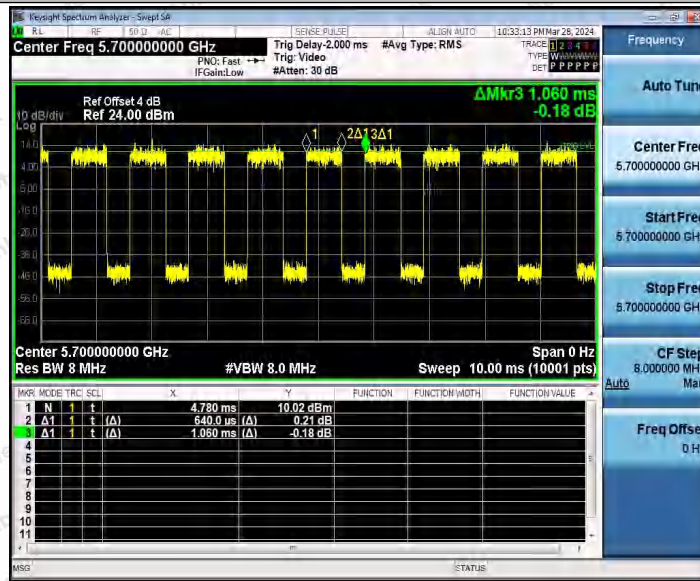

11AX20MIMO_Ant1_5745