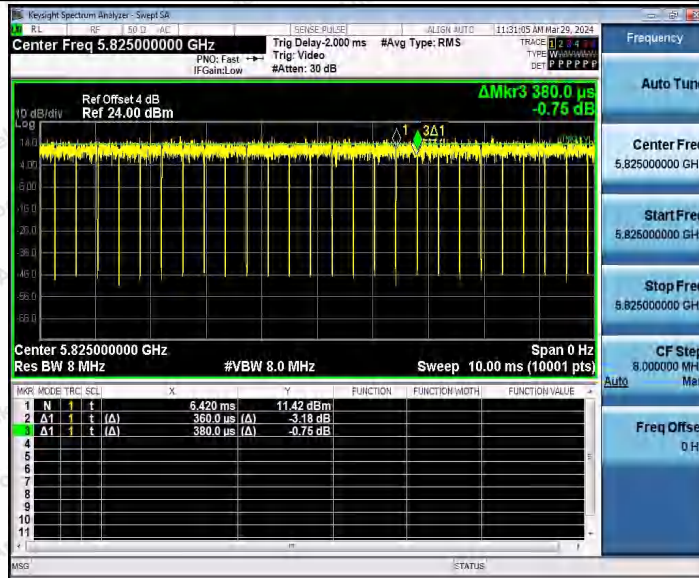

11AC20MIMO_Ant2_5825