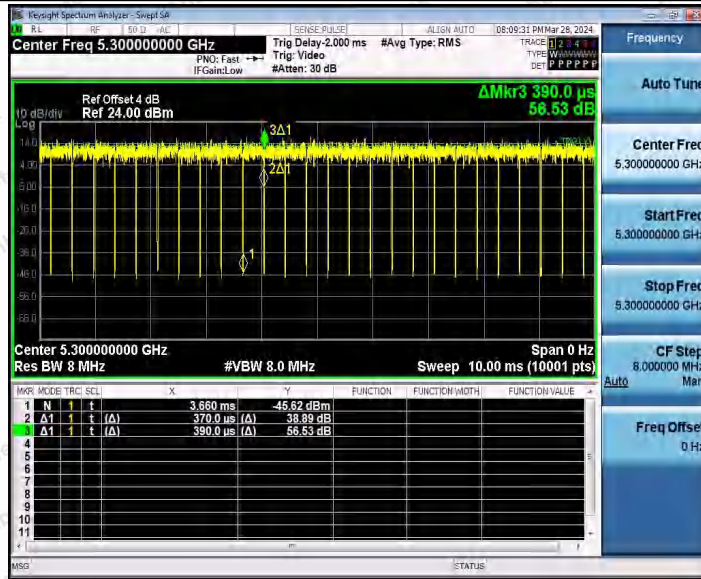

11AC20MIMO_Ant1_5320