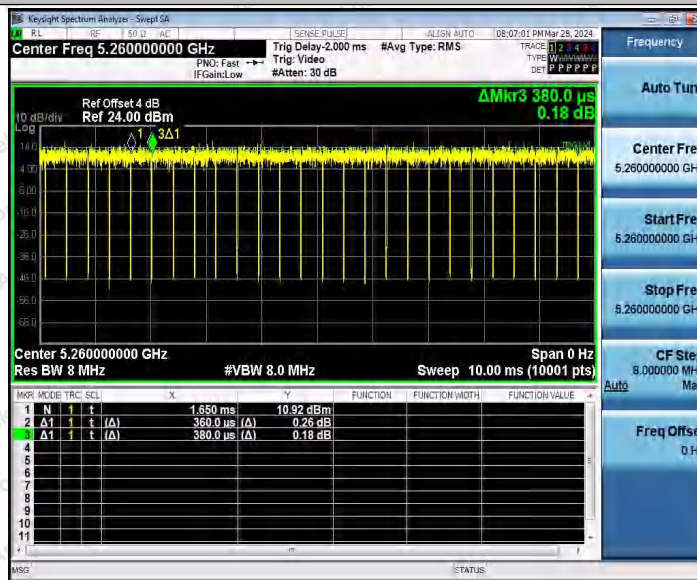

11AC20MIMO_Ant1_5300