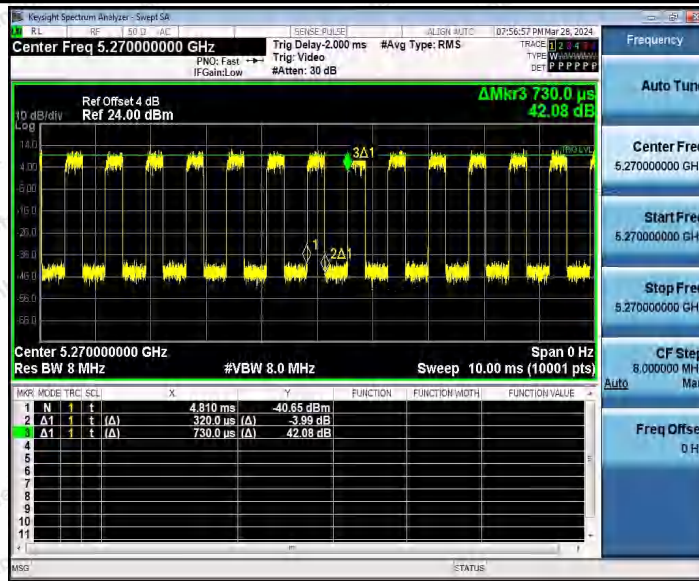

11N40MIMO_Ant2_5270