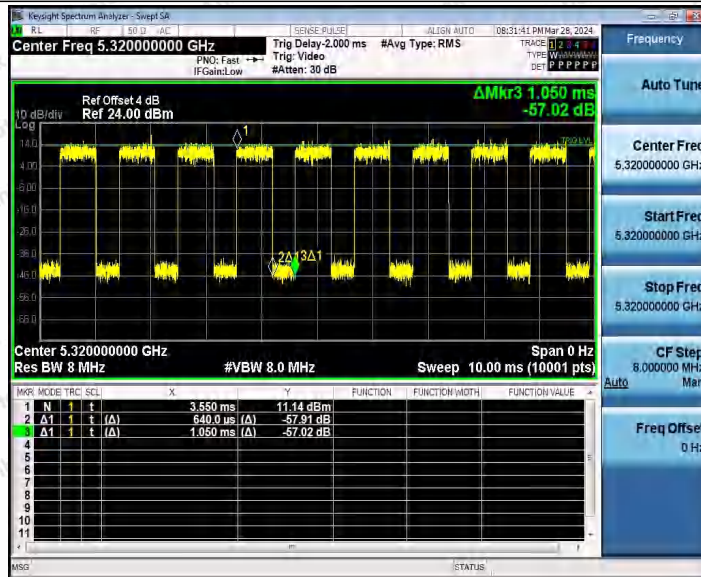

Hotline
 400-003-0500
www.anbotek.com.cn

11AX20MIMO_Ant1_5320

11AX20MIMO_Ant2_5320

Shenzhen Anbotek Compliance Laboratory Limited

Address: 1/F., Building D, Sogood Science and Technology Park, Sanwei Community, Hangcheng Street, Bao'an District, Shenzhen, Guangdong, China.
 Tel: (86) 0755-26066440 Fax: (86) 0755-26014772 Email: service@anbotek.com