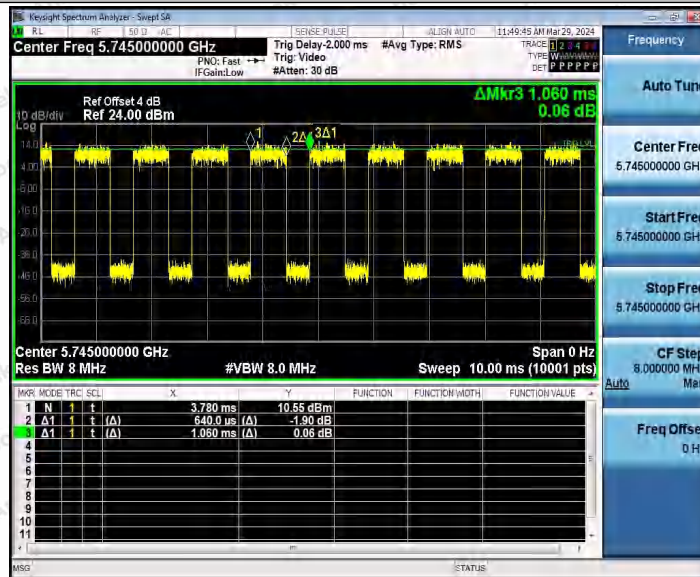

11AX20MIMO_Ant2_5745

Shenzhen Anbotek Compliance Laboratory Limited

Address: 1/F., Building D, Sogood Science and Technology Park, Sanwei Community, Hangcheng Street, Bao'an District, Shenzhen, Guangdong, China.
Tel: (86) 0755-26066440 Fax: (86) 0755-26014772 Email: service@anbotek.com

Hotline
400-003-0500
www.anbotek.com.cn