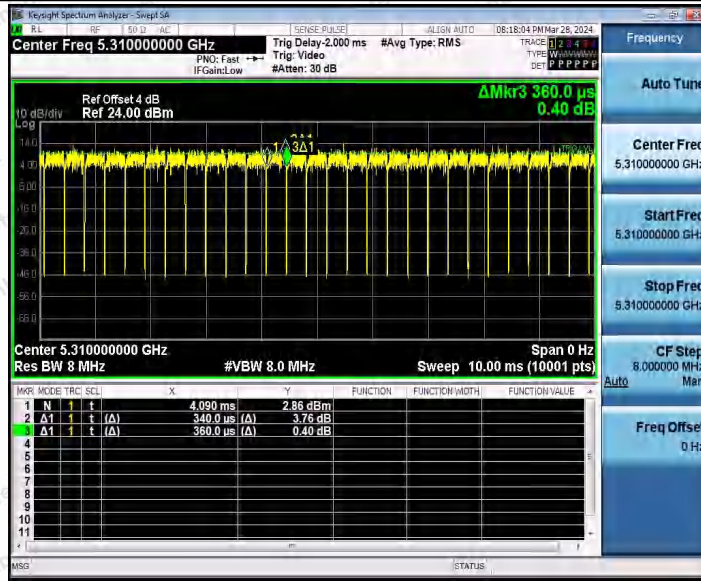

11AC40MIMO_Ant1_5510