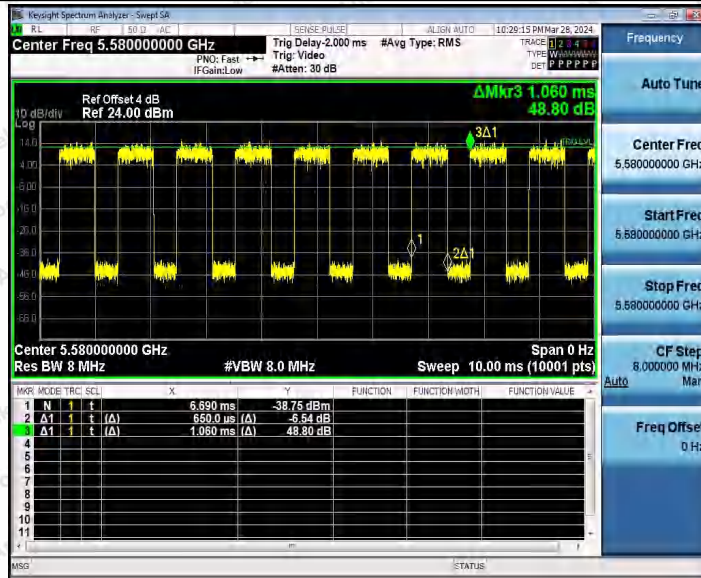

11AX20MIMO_Ant1_5700