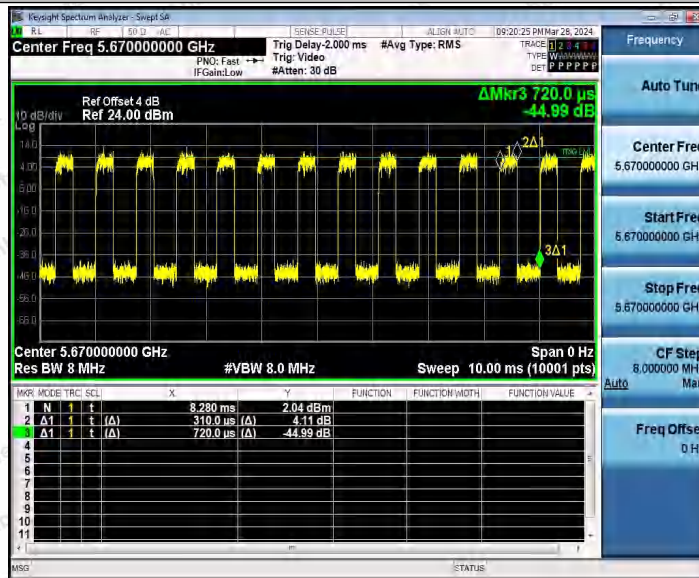

11N40MIMO_Ant2_5670