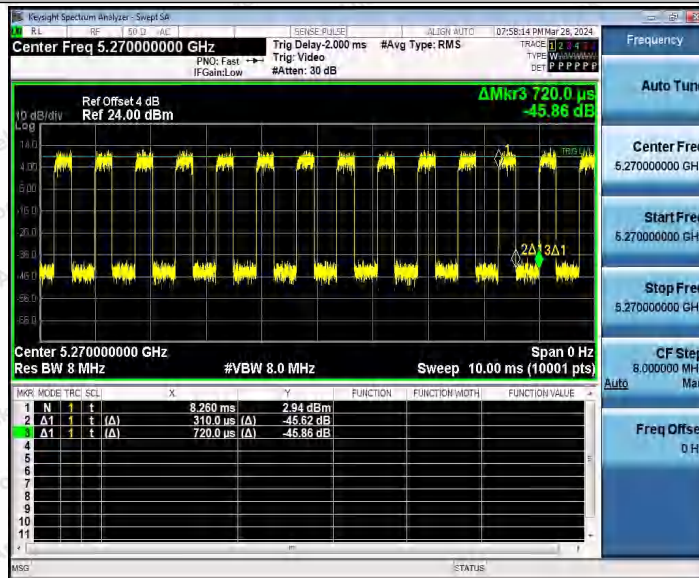

11N40MIMO_Ant1_5310