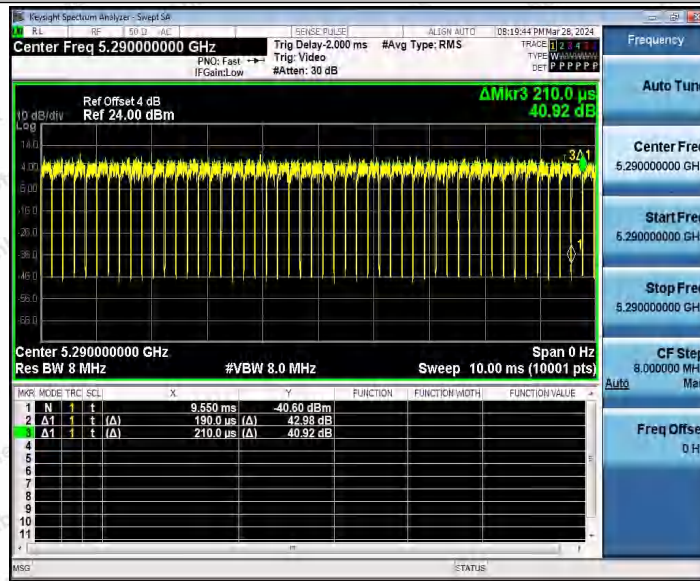

11AC80MIMO_Ant2_5290