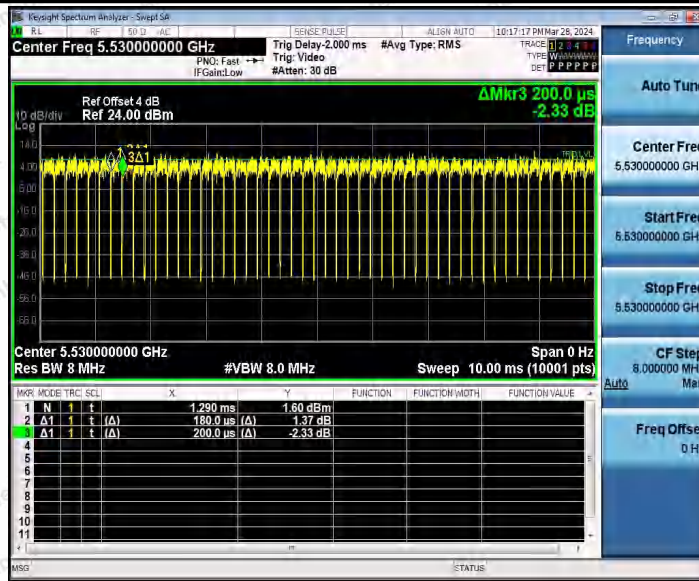

11AC80MIMO_Ant2_5530