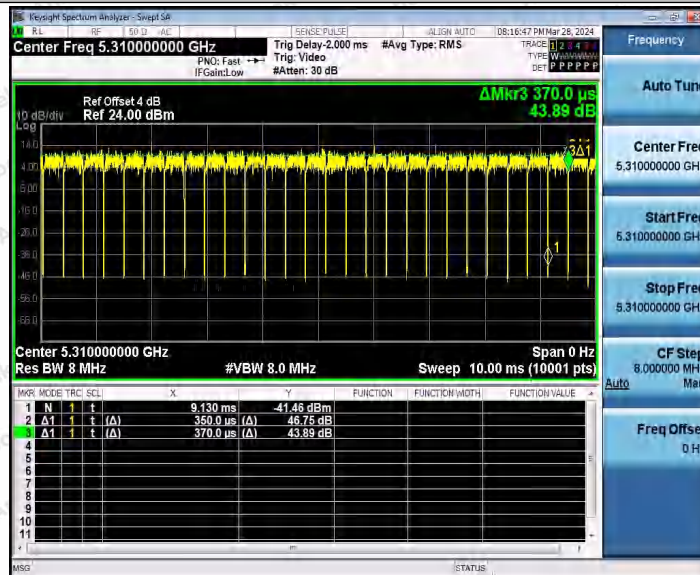

11AC40MIMO_Ant1_5310

11AC40MIMO_Ant2_5310

Shenzhen Anbotek Compliance Laboratory Limited

Address: 1/F., Building D, Sogood Science and Technology Park, Sanwei Community, Hangcheng Street, Bao'an District, Shenzhen, Guangdong, China.
Tel: (86) 0755-26066440 Fax: (86) 0755-26014772 Email: service@anbotek.com

Hotline
400-003-0500
www.anbotek.com.cn