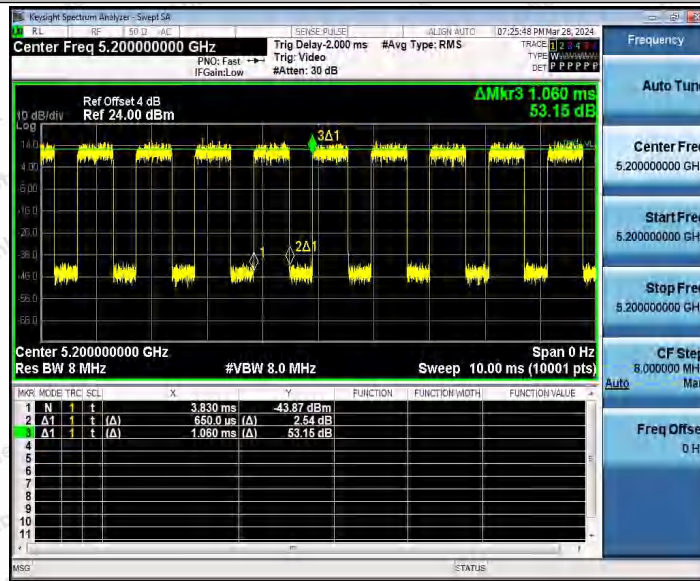

11AX20MIMO_Ant2_5200