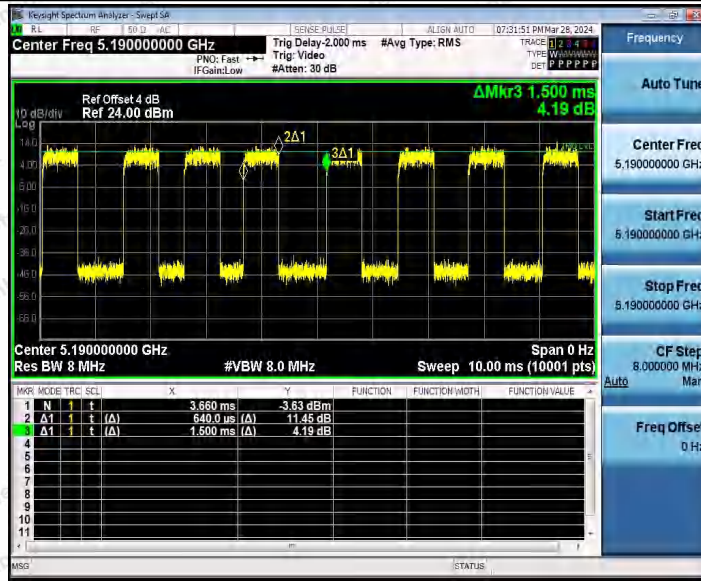

11AX40MIMO_Ant2_5190