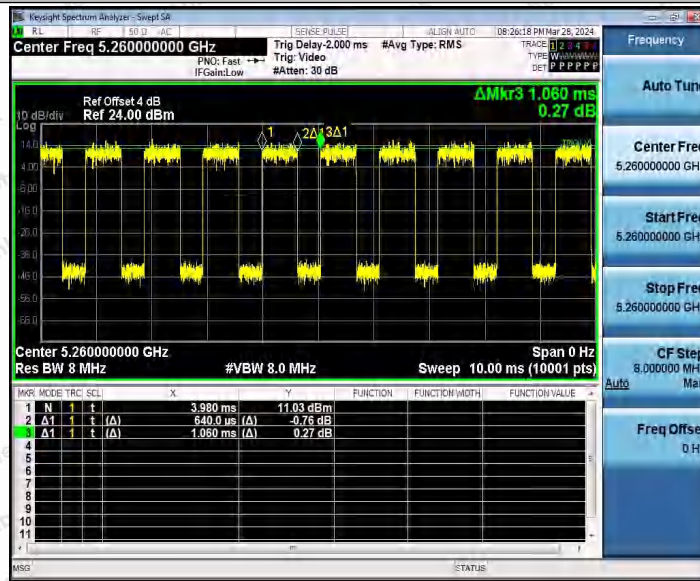

11AX20MIMO_Ant2_5260

11AX20MIMO_Ant1_5300