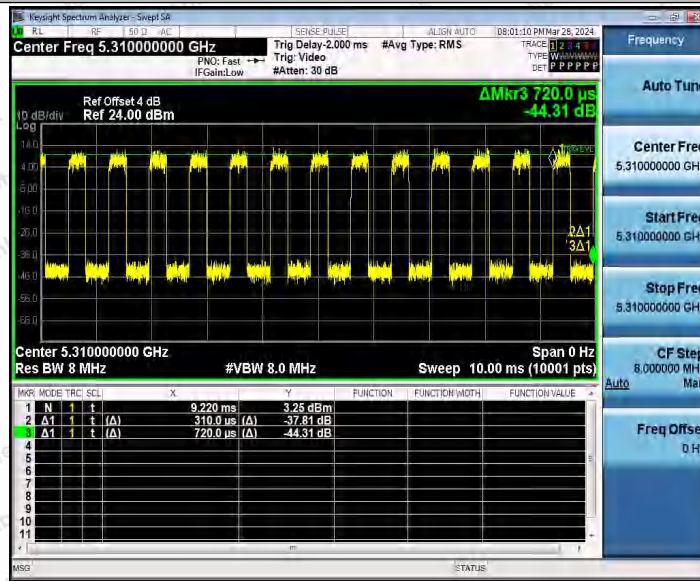

11N40MIMO_Ant2_5310

11N40MIMO_Ant1_5510