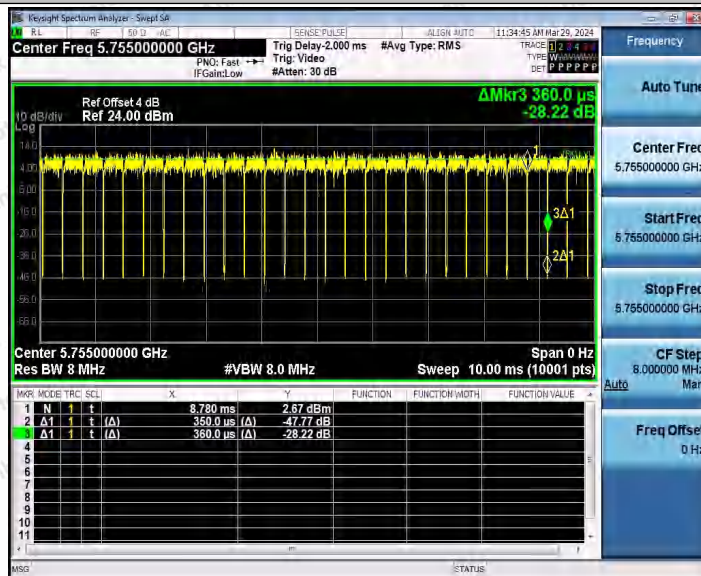

Hotline
 400-003-0500
 www.anbotek.com.cn

11AC40MIMO_Ant2_5670

11AC40MIMO_Ant1_5755

Shenzhen Anbotek Compliance Laboratory Limited

Address: 1/F., Building D, Sogood Science and Technology Park, Sanwei Community, Hangcheng Street, Bao'an District, Shenzhen, Guangdong, China.
 Tel: (86) 0755-26066440 Fax: (86) 0755-26014772 Email: service@anbotek.com