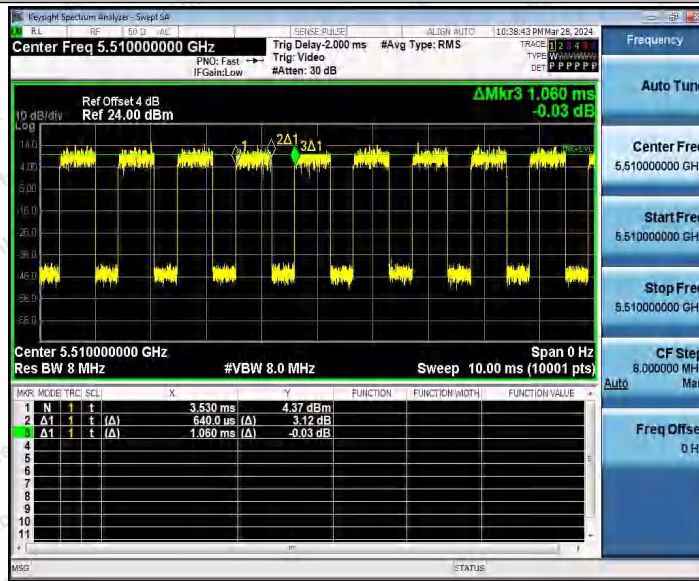

11AX40MIMO_Ant2_5510