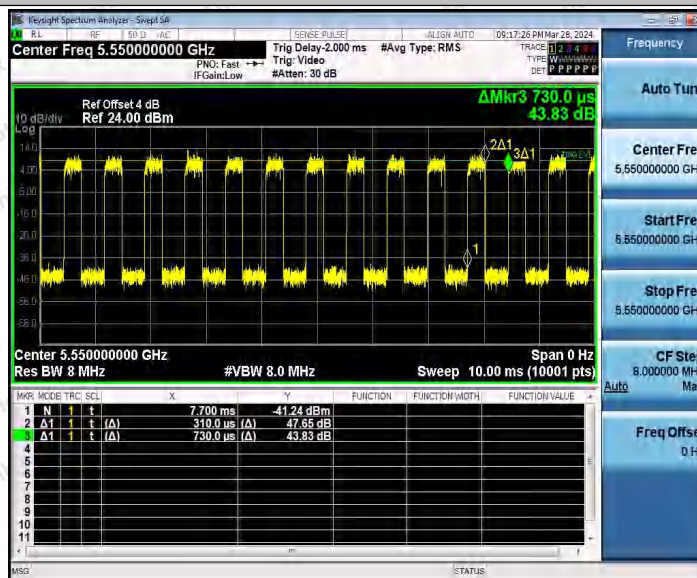

Hotline
 400-003-0500
 www.anbotek.com.cn

11N40MIMO_Ant1_5550

11N40MIMO_Ant2_5550

Shenzhen Anbotek Compliance Laboratory Limited

Address: 1/F., Building D, Sogood Science and Technology Park, Sanwei Community, Hangcheng Street, Bao'an District, Shenzhen, Guangdong, China.
 Tel: (86) 0755-26066440 Fax: (86) 0755-26014772 Email: service@anbotek.com