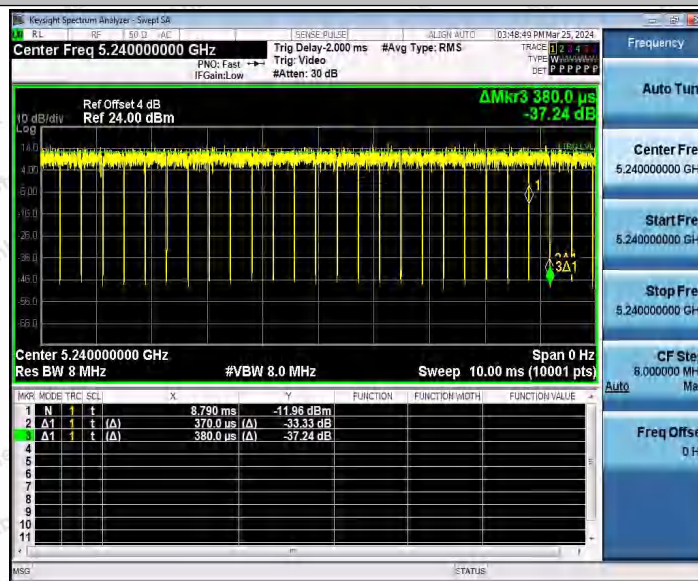

11AC20MIMO_Ant1_5240