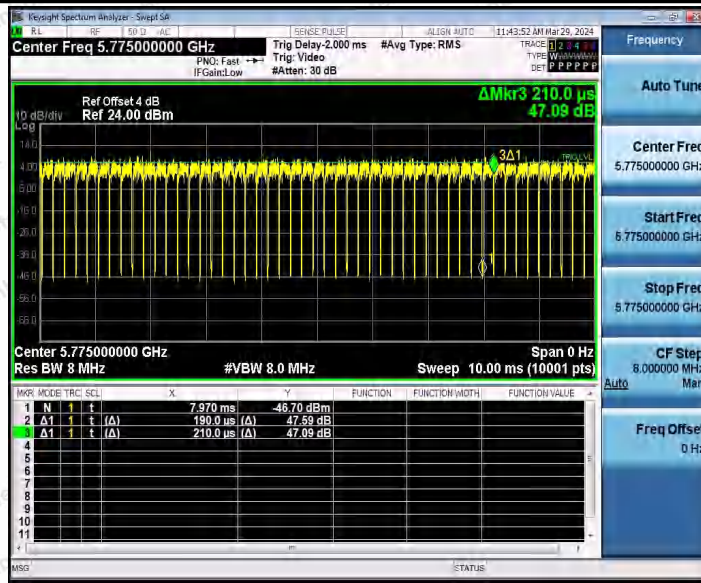

11AX20MIMO_Ant1_5180