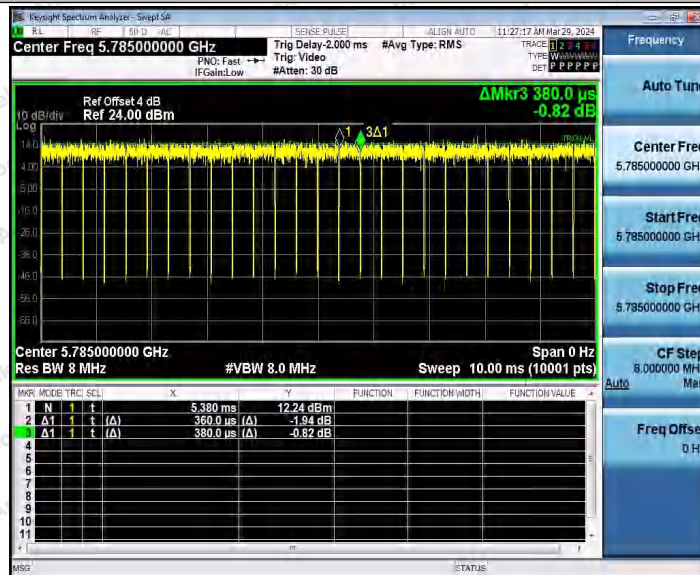

11AC20MIMO_Ant2_5785

Shenzhen Anbotek Compliance Laboratory Limited

Address: 1/F., Building D, Sogood Science and Technology Park, Sanwei Community, Hangcheng Street, Bao'an District, Shenzhen, Guangdong, China.
Tel: (86) 0755-26066440 Fax: (86) 0755-26014772 Email: service@anbotek.com

Hotline 400-003-0500
www.anbotek.com.cn