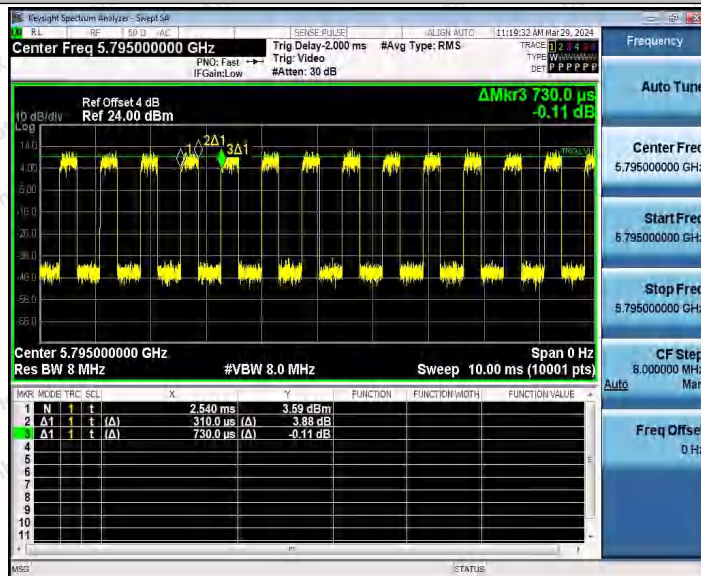

Hotline
 400-003-0500
www.anbotek.com.cn

11N40MIMO_Ant2_5755

11N40MIMO_Ant1_5795

Shenzhen Anbotek Compliance Laboratory Limited

Address: 1/F., Building D, Sogood Science and Technology Park, Sanwei Community, Hangcheng Street, Bao'an District, Shenzhen, Guangdong, China.
 Tel: (86) 0755-26066440 Fax: (86) 0755-26014772 Email: service@anbotek.com