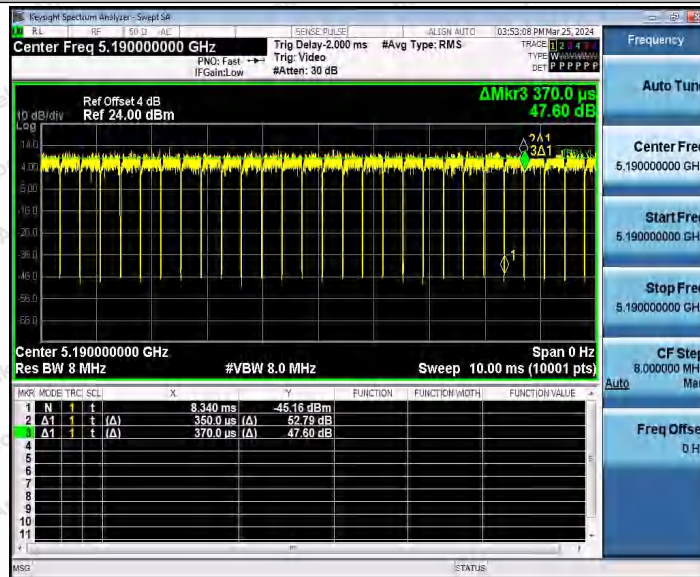

11AC40MIMO_Ant1_5230

Shenzhen Anbotek Compliance Laboratory Limited

Address: 1/F., Building D, Sogood Science and Technology Park, Sanwei Community, Hangcheng Street, Bao'an District, Shenzhen, Guangdong, China.
Tel: (86) 0755-26066440 Fax: (86) 0755-26014772 Email: service@anbotek.com

Hotline
400-003-0500
www.anbotek.com.cn