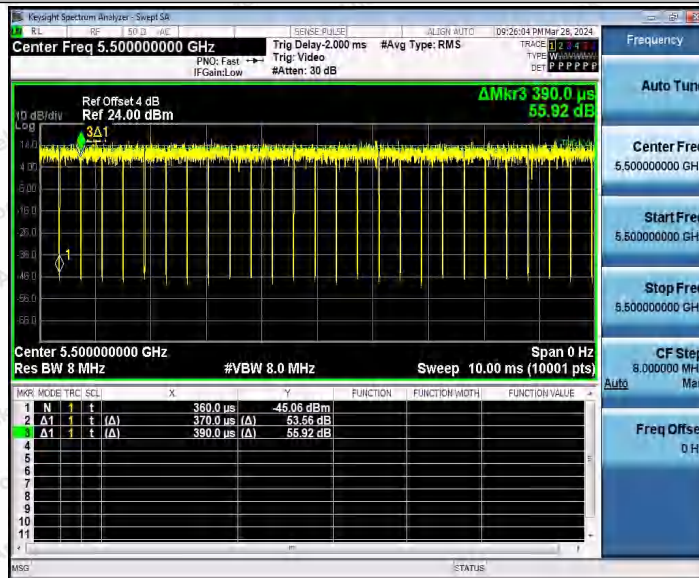

11AC20MIMO_Ant2_5500