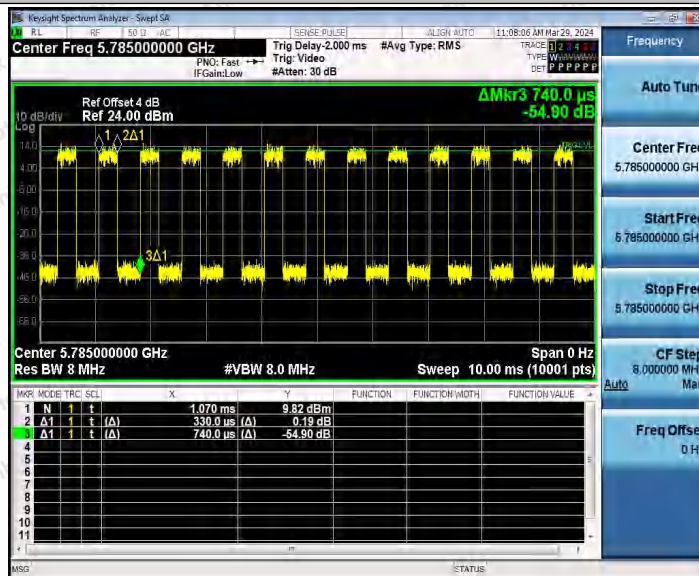

Hotline
 400-003-0500
www.anbotek.com.cn

11N20MIMO_Ant2_5745

11N20MIMO_Ant1_5785

Shenzhen Anbotek Compliance Laboratory Limited

Address: 1/F., Building D, Sogood Science and Technology Park, Sanwei Community, Hangcheng Street, Bao'an District, Shenzhen, Guangdong, China.
 Tel: (86) 0755-26066440 Fax: (86) 0755-26014772 Email: service@anbotek.com