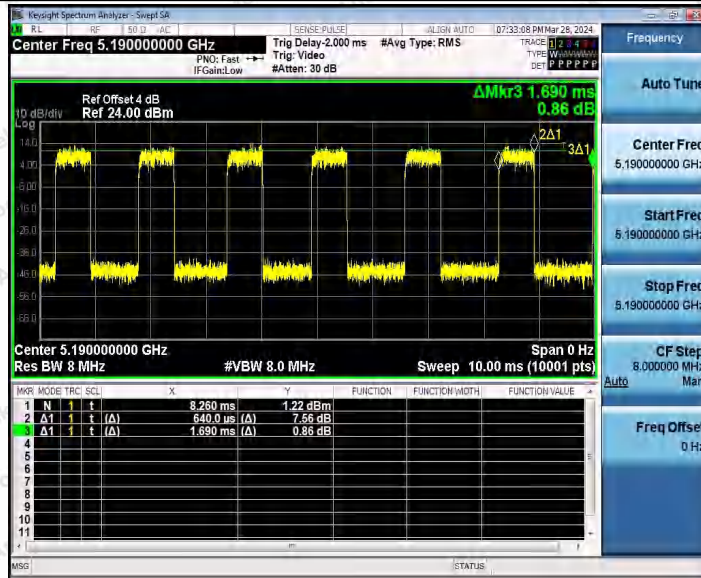

11AX40MIMO_Ant1_5230