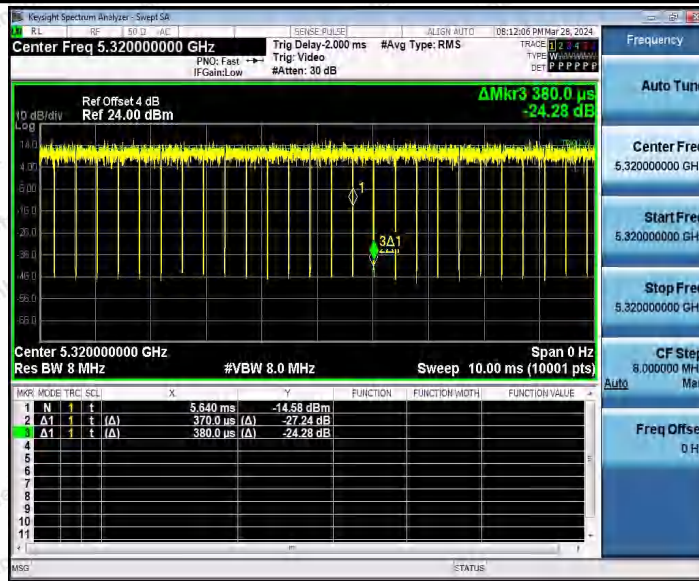

11AC20MIMO_Ant1_5500