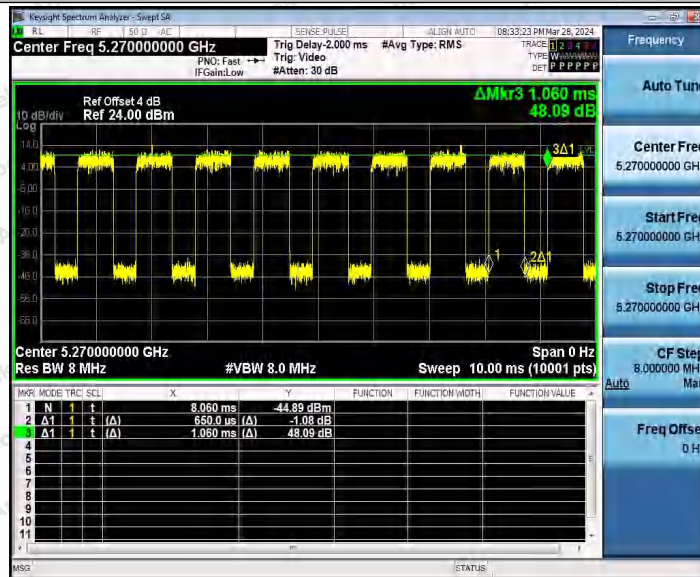

11AX40MIMO_Ant2_5270

Shenzhen Anbotek Compliance Laboratory Limited

Address: 1/F., Building D, Sogood Science and Technology Park, Sanwei Community, Hangcheng Street, Bao'an District, Shenzhen, Guangdong, China.
Tel: (86) 0755-26066440 Fax: (86) 0755-26014772 Email: service@anbotek.com

Hotline
400-003-0500
www.anbotek.com.cn