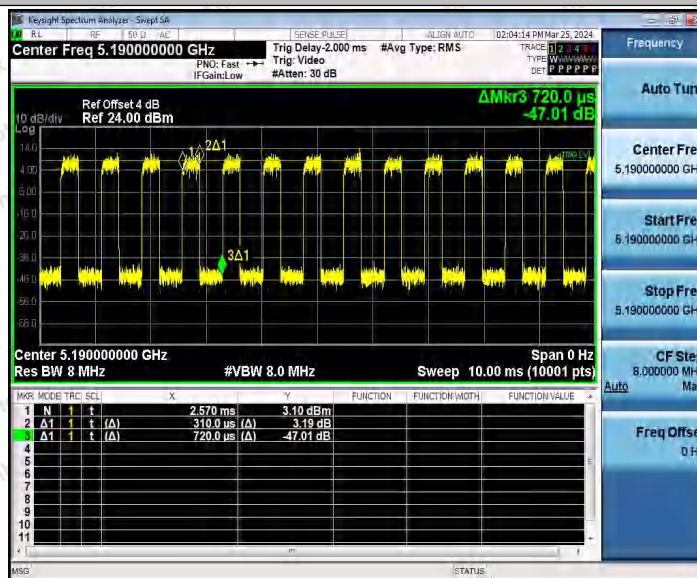

Hotline
 400-003-0500
www.anbotek.com.cn

11N40MIMO_Ant1_5190

11N40MIMO_Ant2_5190

Shenzhen Anbotek Compliance Laboratory Limited

Address: 1/F., Building D, Sogood Science and Technology Park, Sanwei Community, Hangcheng Street, Bao'an District, Shenzhen, Guangdong, China.
 Tel: (86) 0755-26066440 Fax: (86) 0755-26014772 Email: service@anbotek.com