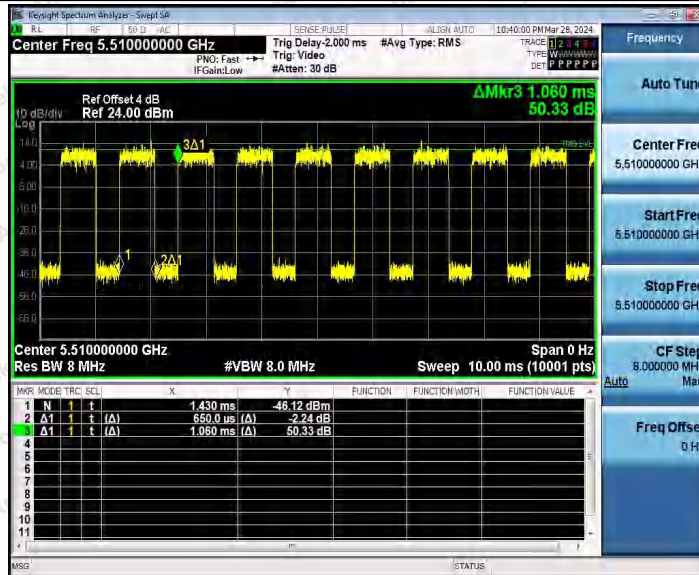

11AX40MIMO_Ant1_5550

Shenzhen Anbotek Compliance Laboratory Limited

Address: 1/F., Building D, Sogood Science and Technology Park, Sanwei Community, Hangcheng Street, Bao'an District, Shenzhen, Guangdong, China.
Tel: (86) 0755-26066440 Fax: (86) 0755-26014772 Email: service@anbotek.com

Hotline
400-003-0500
www.anbotek.com.cn