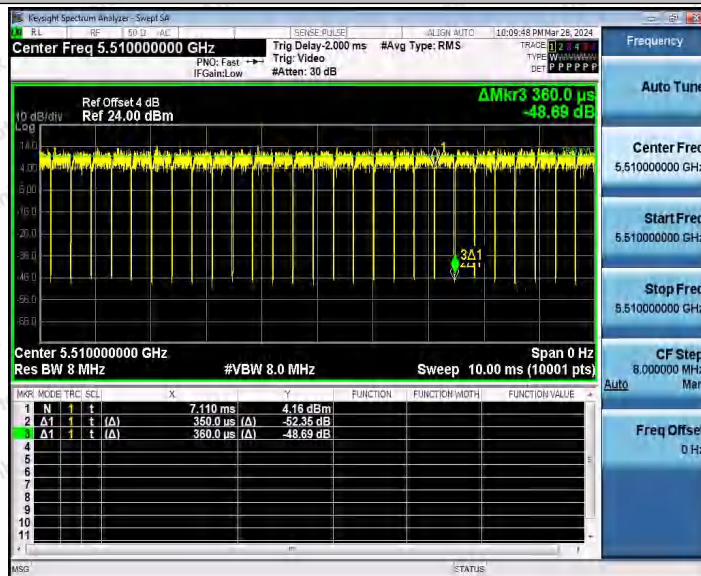

Hotline
 400-003-0500
www.anbotek.com.cn

11AC40MIMO_Ant1_5510

11AC40MIMO_Ant2_5510

Shenzhen Anbotek Compliance Laboratory Limited

Address: 1/F., Building D, Sogood Science and Technology Park, Sanwei Community, Hangcheng Street, Bao'an District, Shenzhen, Guangdong, China.
 Tel: (86) 0755-26066440 Fax: (86) 0755-26014772 Email: service@anbotek.com