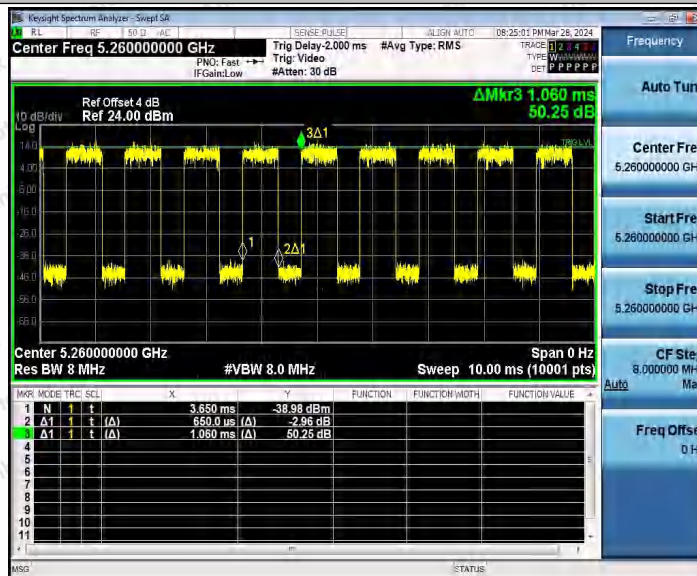

Hotline 400-003-0500
 www.anbotek.com.cn

11AX20MIMO_Ant2_5240

11AX20MIMO_Ant1_5260

Shenzhen Anbotek Compliance Laboratory Limited

Address: 1/F., Building D, Sogood Science and Technology Park, Sanwei Community, Hangcheng Street, Bao'an District, Shenzhen, Guangdong, China.
Tel: (86) 0755-26066440 Fax: (86) 0755-26014772 Email: service@anbotek.com