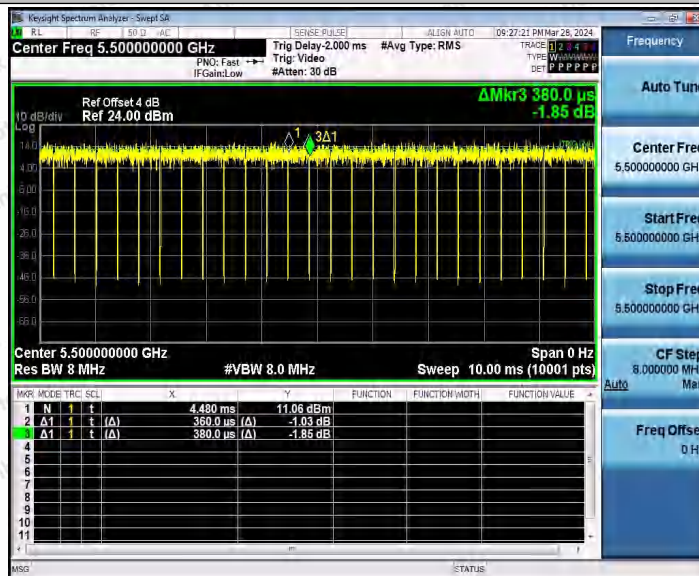

Hotline
 400-003-0500
www.anbotek.com.cn

11AC20MIMO_Ant1_5500

11AC20MIMO_Ant2_5500

Shenzhen Anbotek Compliance Laboratory Limited

Address: 1/F., Building D, Sogood Science and Technology Park, Sanwei Community, Hangcheng Street, Bao'an District, Shenzhen, Guangdong, China.
 Tel: (86) 0755-26066440 Fax: (86) 0755-26014772 Email: service@anbotek.com