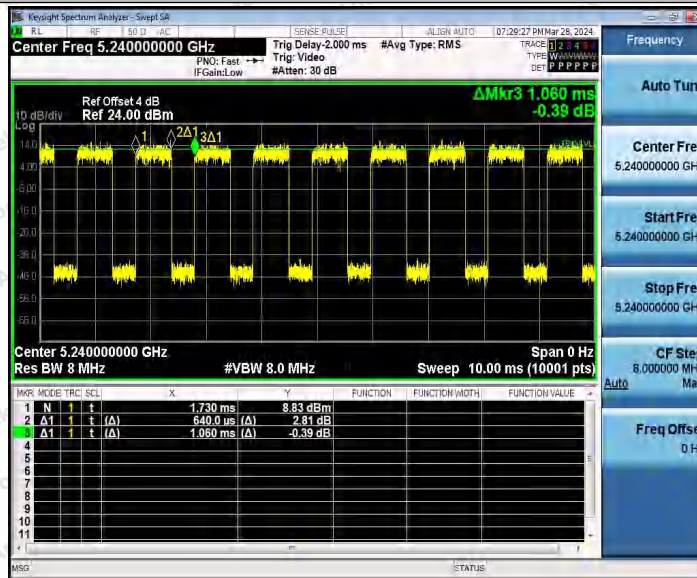

11AX20MIMO_Ant1_5260