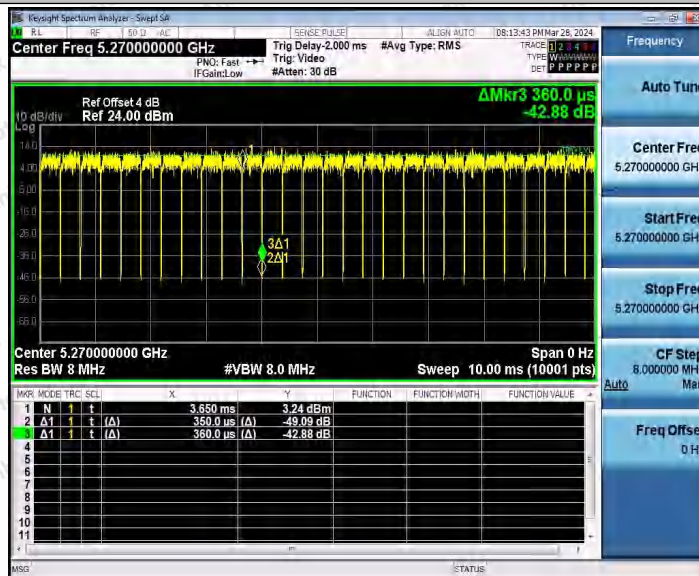

Hotline
 400-003-0500
www.anbotek.com.cn

11AC40MIMO_Ant2_5230

11AC40MIMO_Ant1_5270

Shenzhen Anbotek Compliance Laboratory Limited

Address: 1/F., Building D, Sogood Science and Technology Park, Sanwei Community, Hangcheng Street, Bao'an District, Shenzhen, Guangdong, China.
 Tel: (86) 0755-26066440 Fax: (86) 0755-26014772 Email: service@anbotek.com