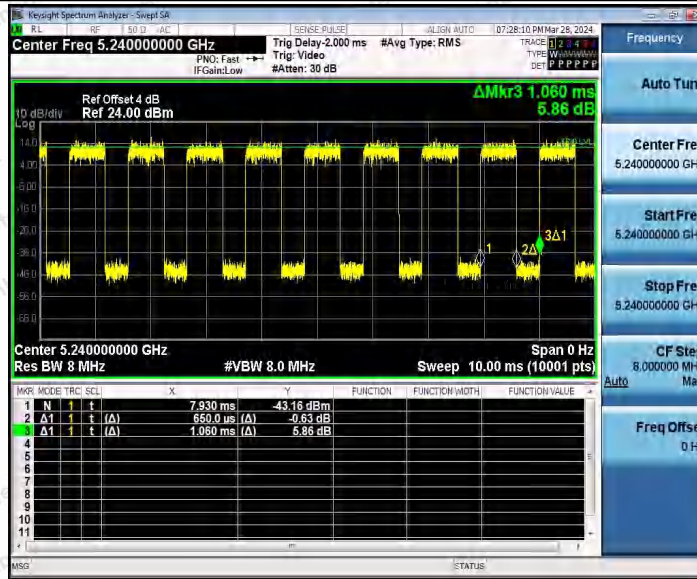

11AX20MIMO_Ant2_5240