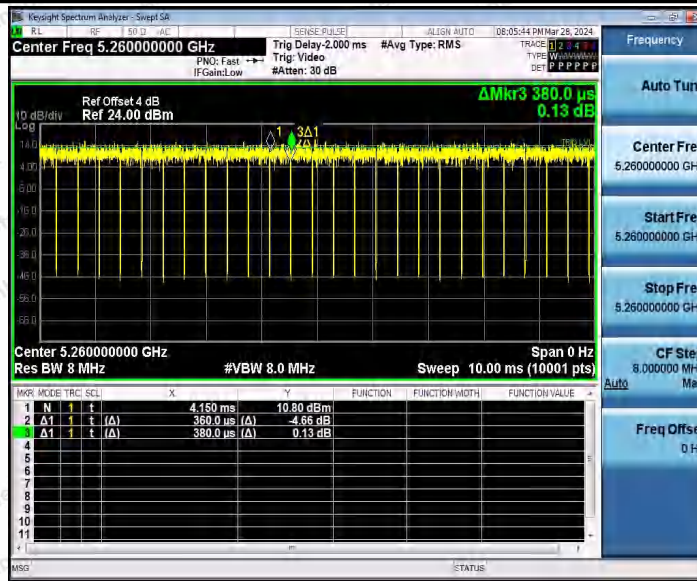

11AC20MIMO_Ant2_5260