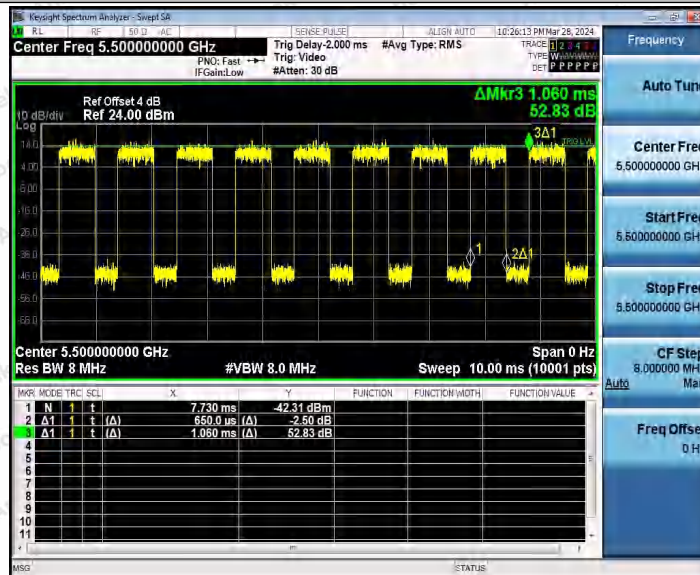

11AX20MIMO_Ant1_5580

Shenzhen Anbotek Compliance Laboratory Limited

Address: 1/F., Building D, Sogood Science and Technology Park, Sanwei Community, Hangcheng Street, Bao'an District, Shenzhen, Guangdong, China.
Tel: (86) 0755-26066440 Fax: (86) 0755-26014772 Email: service@anbotek.com

Hotline
400-003-0500
www.anbotek.com.cn