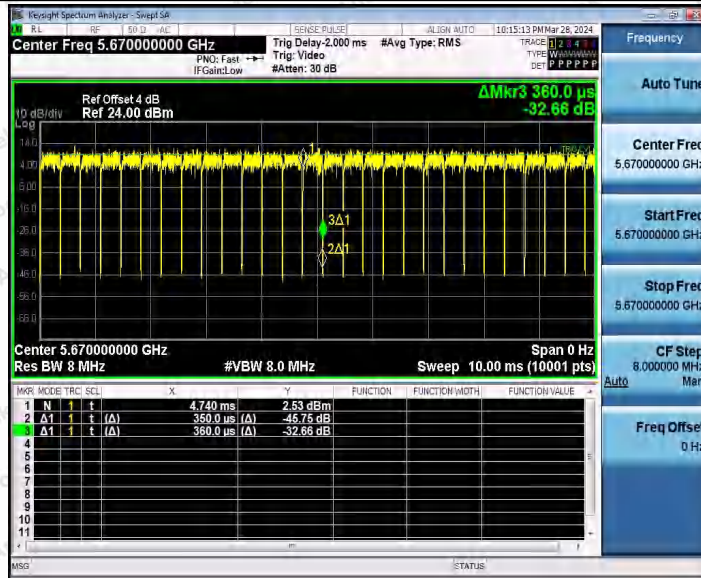

11AC40MIMO_Ant1_5755