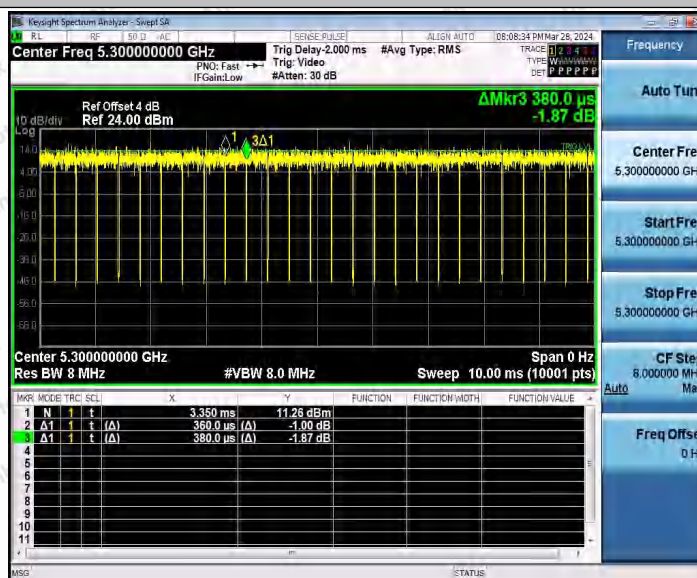

Hotline
 400-003-0500
www.anbotek.com.cn

11AC20MIMO_Ant2_5260

11AC20MIMO_Ant1_5300

Shenzhen Anbotek Compliance Laboratory Limited

Address: 1/F., Building D, Sogood Science and Technology Park, Sanwei Community, Hangcheng Street, Bao'an District, Shenzhen, Guangdong, China.
 Tel: (86) 0755-26066440 Fax: (86) 0755-26014772 Email: service@anbotek.com