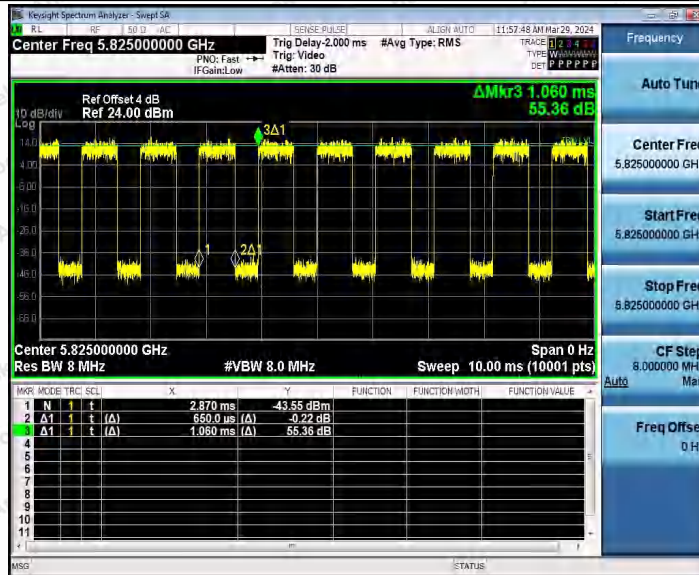

11AX40MIMO_Ant1_5190

Shenzhen Anbotek Compliance Laboratory Limited

Address: 1/F., Building D, Sogood Science and Technology Park, Sanwei Community, Hangcheng Street, Bao'an District, Shenzhen, Guangdong, China.
Tel: (86) 0755-26066440 Fax: (86) 0755-26014772 Email: service@anbotek.com

Hotline
400-003-0500
www.anbotek.com.cn