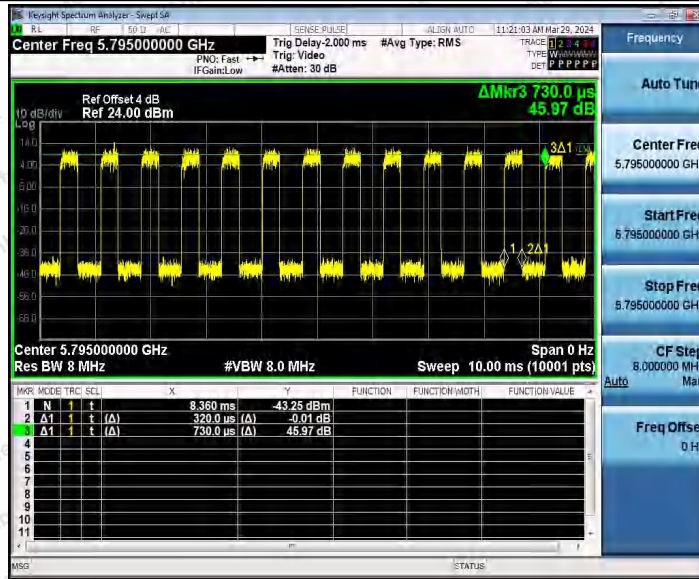

11AC20MIMO_Ant1_5180