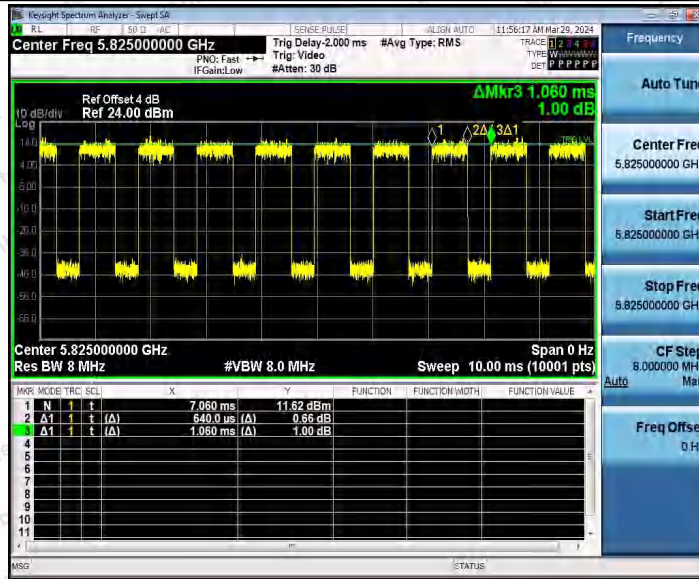

11AX20MIMO_Ant1_5825

11AX20MIMO_Ant2_5825