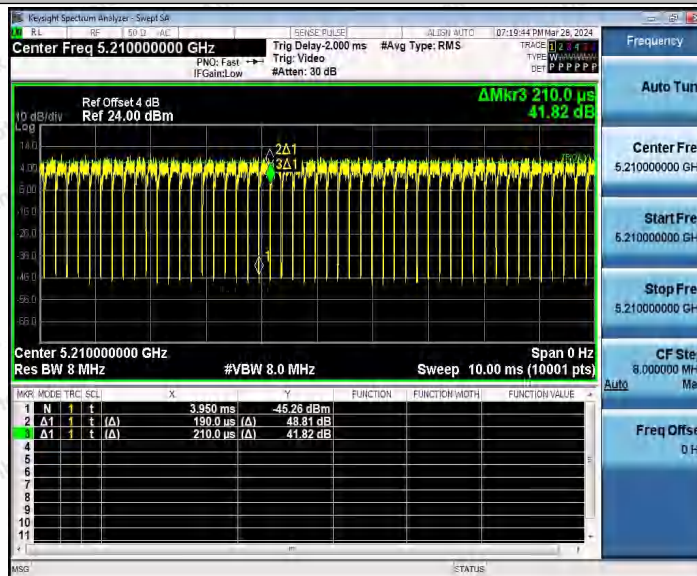

Hotline
 400-003-0500
www.anbotek.com.cn

11AC80MIMO_Ant1_5210

11AC80MIMO_Ant2_5210

Shenzhen Anbotek Compliance Laboratory Limited

Address: 1/F., Building D, Sogood Science and Technology Park, Sanwei Community, Hangcheng Street, Bao'an District, Shenzhen, Guangdong, China.
 Tel: (86) 0755-26066440 Fax: (86) 0755-26014772 Email: service@anbotek.com