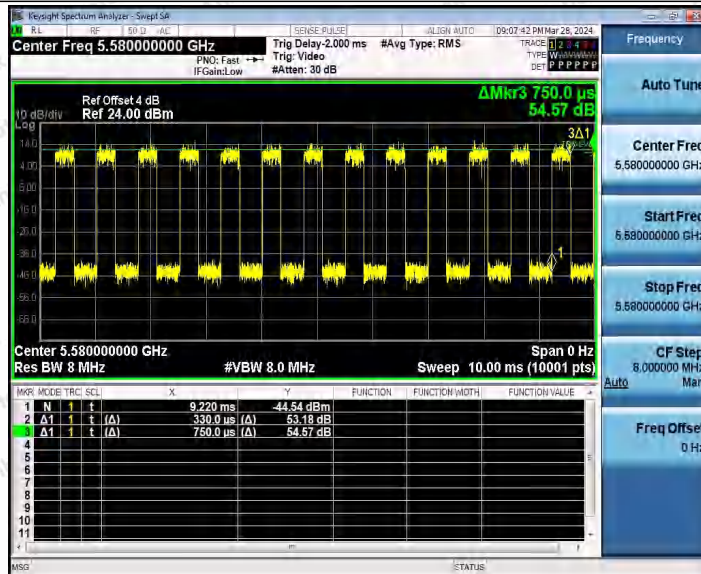

11N20MIMO_Ant1_5580

11N20MIMO_Ant2_5580

Shenzhen Anbotek Compliance Laboratory Limited

Address: 1/F., Building D, Sogood Science and Technology Park, Sanwei Community, Hangcheng Street, Bao'an District, Shenzhen, Guangdong, China.
 Tel: (86) 0755-26066440 Fax: (86) 0755-26014772 Email: service@anbotek.com