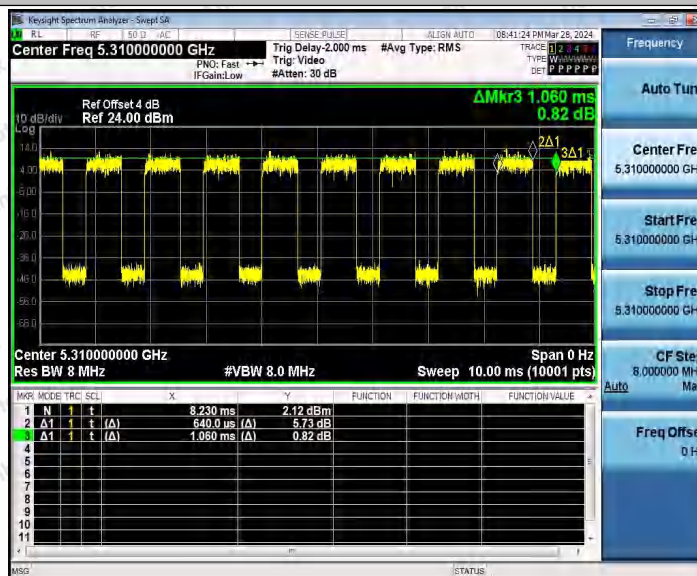

Hotline
 400-003-0500
 www.anbotek.com.cn

11AX40MIMO_Ant1_5310

11AX40MIMO_Ant2_5310

Shenzhen Anbotek Compliance Laboratory Limited

Address: 1/F., Building D, Sogood Science and Technology Park, Sanwei Community, Hangcheng Street, Bao'an District, Shenzhen, Guangdong, China.
 Tel: (86) 0755-26066440 Fax: (86) 0755-26014772 Email: service@anbotek.com