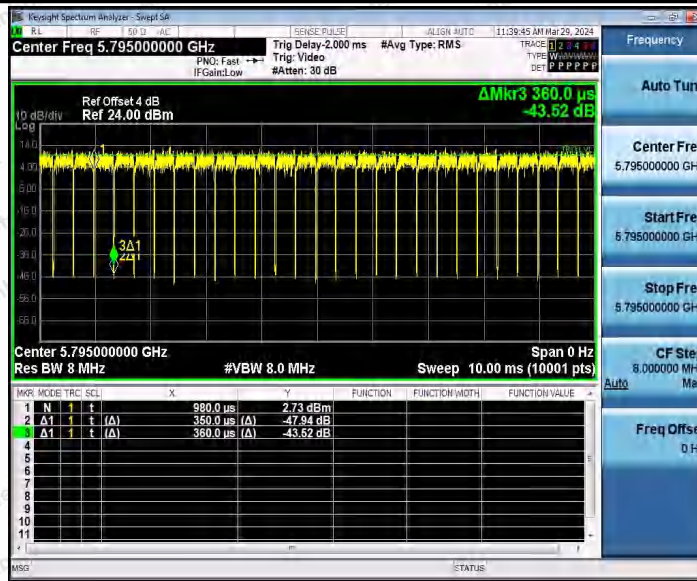

11AC80MIMO_Ant1_5210