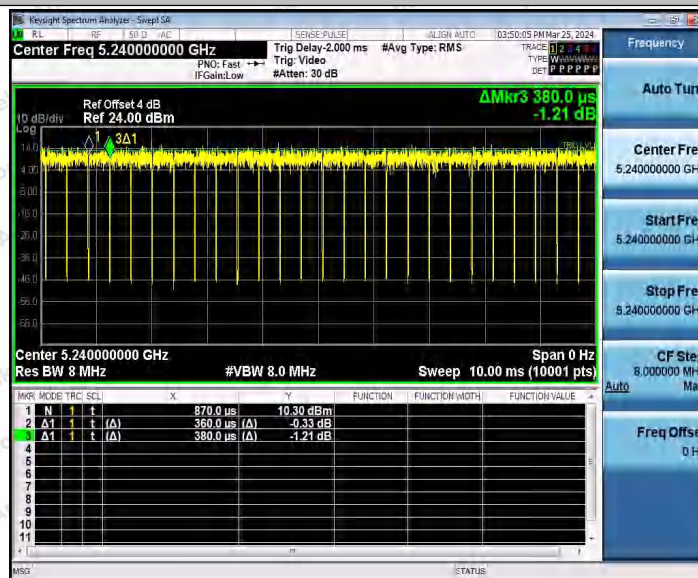

11AC20MIMO_Ant2_5240

11AC20MIMO_Ant1_5260

Shenzhen Anbotek Compliance Laboratory Limited

Address: 1/F., Building D, Sogood Science and Technology Park, Sanwei Community, Hangcheng Street, Bao'an District, Shenzhen, Guangdong, China.
Tel: (86) 0755-26066440 Fax: (86) 0755-26014772 Email: service@anbotek.com

Hotline
400-003-0500
www.anbotek.com.cn