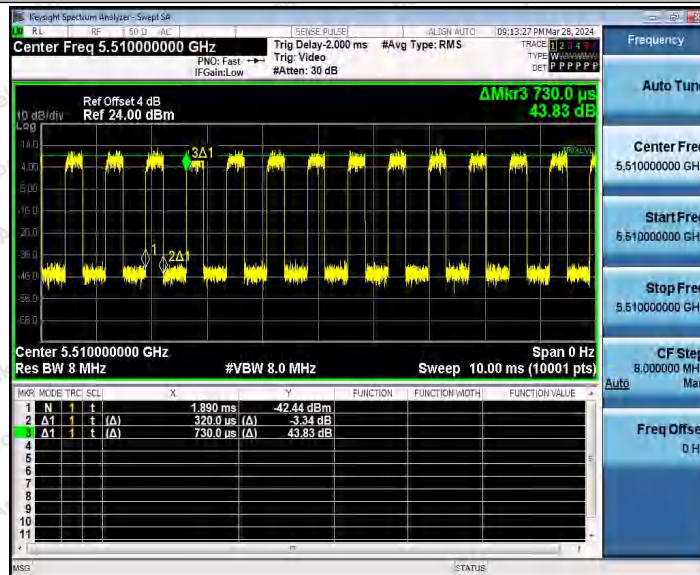

11N40MIMO_Ant2_5510

Shenzhen Anbotek Compliance Laboratory Limited

Address: 1/F., Building D, Sogood Science and Technology Park, Sanwei Community, Hangcheng Street, Bao'an District, Shenzhen, Guangdong, China.
Tel: (86) 0755-26066440 Fax: (86) 0755-26014772 Email: service@anbotek.com

Hotline
400-003-0500
www.anbotek.com.cn