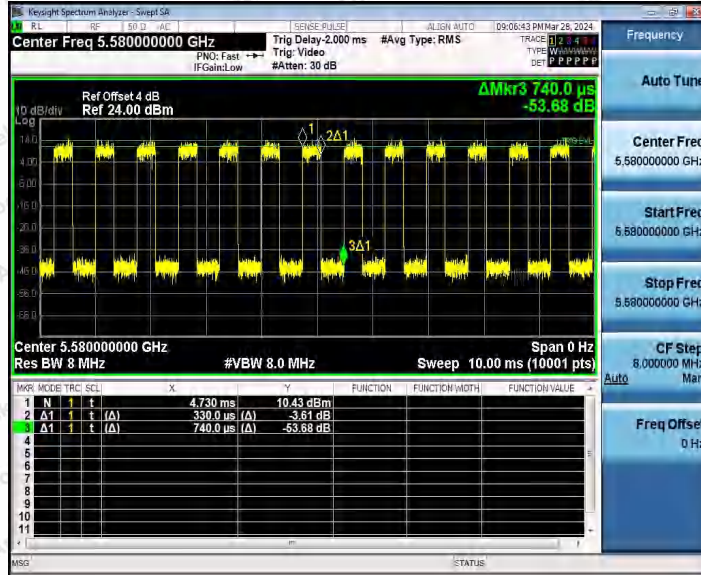

11N20MIMO_Ant1_5580

11N20MIMO_Ant2_5580

Shenzhen Anbotek Compliance Laboratory Limited

Address: 1/F., Building D, Sogood Science and Technology Park, Sanwei Community, Hangcheng Street, Bao'an District, Shenzhen, Guangdong, China.
 Tel: (86) 0755-26066440 Fax: (86) 0755-26014772 Email: service@anbotek.com