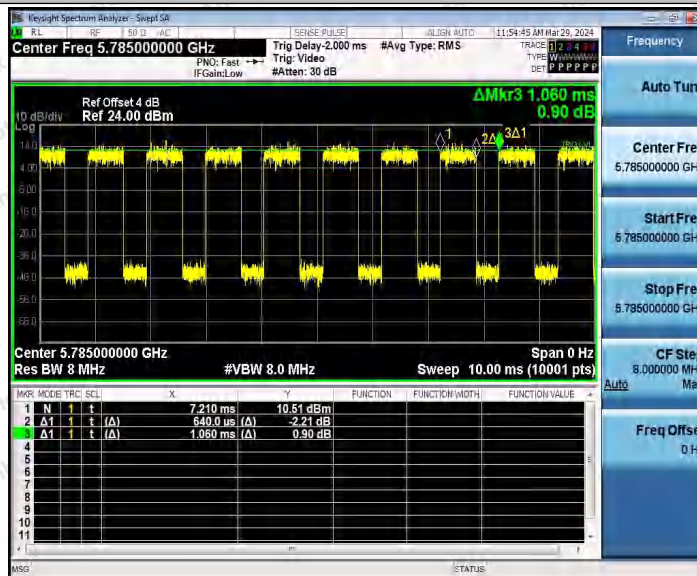

Hotline
 400-003-0500
www.anbotek.com.cn

11AX20MIMO_Ant1_5785

11AX20MIMO_Ant2_5785

Shenzhen Anbotek Compliance Laboratory Limited

Address: 1/F., Building D, Sogood Science and Technology Park, Sanwei Community, Hangcheng Street, Bao'an District, Shenzhen, Guangdong, China.
Tel: (86) 0755-26066440 Fax: (86) 0755-26014772 Email: service@anbotek.com