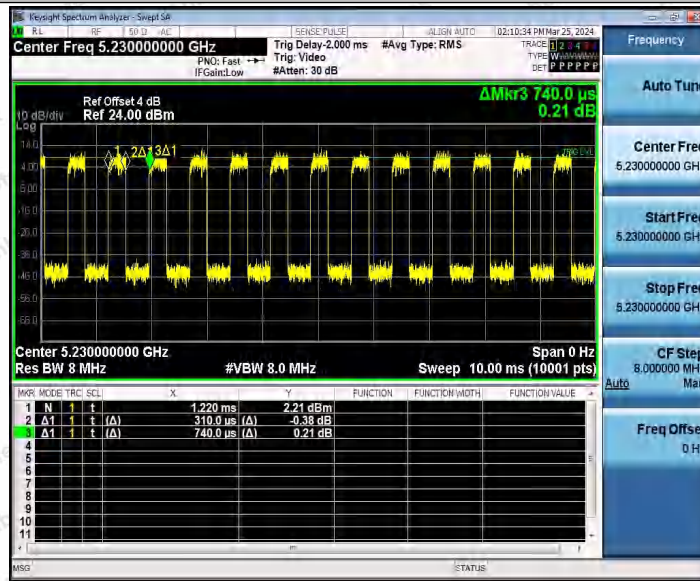

11N40MIMO_Ant2_5230