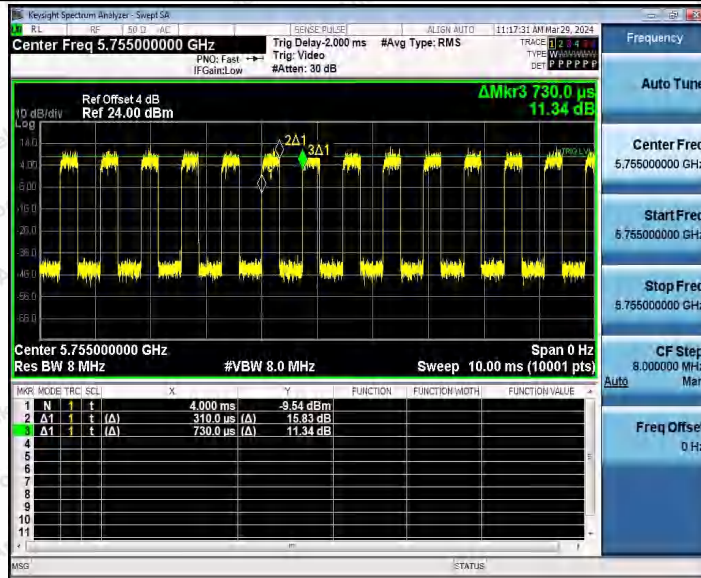

11N40MIMO_Ant1_5795