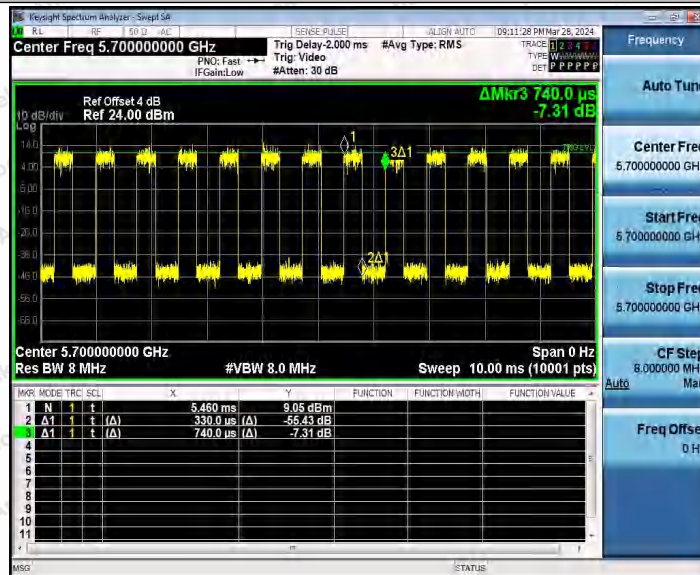

11N20MIMO_Ant1_5745

Shenzhen Anbotek Compliance Laboratory Limited

Address: 1/F., Building D, Sogood Science and Technology Park, Sanwei Community, Hangcheng Street, Bao'an District, Shenzhen, Guangdong, China.
Tel: (86) 0755-26066440 Fax: (86) 0755-26014772 Email: service@anbotek.com

Hotline
400-003-0500
www.anbotek.com.cn