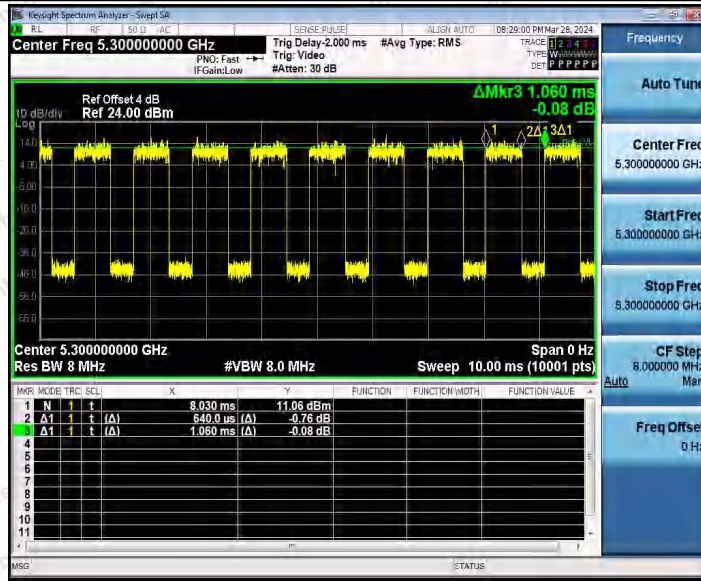

11AX20MIMO_Ant1_5320