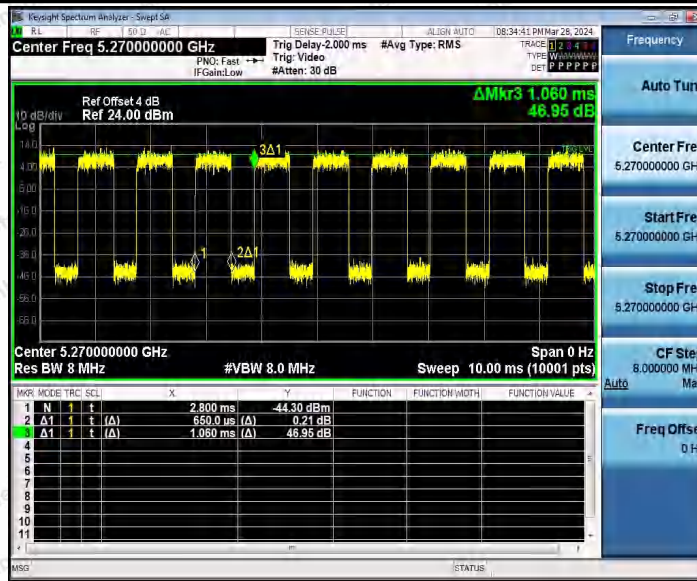

11AX40MIMO_Ant1_5310