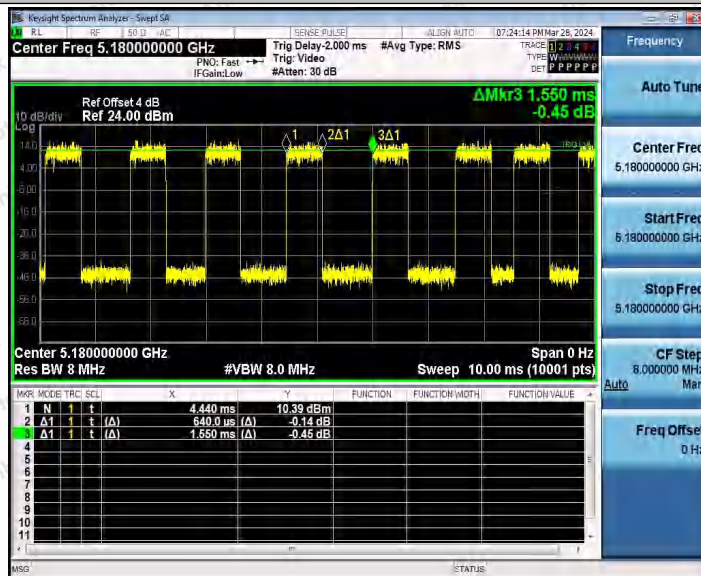

Hotline
 400-003-0500
www.anbotek.com.cn

11AX20MIMO_Ant1_5180

11AX20MIMO_Ant2_5180

Shenzhen Anbotek Compliance Laboratory Limited

Address: 1/F., Building D, Sogood Science and Technology Park, Sanwei Community, Hangcheng Street, Bao'an District, Shenzhen, Guangdong, China.
 Tel: (86) 0755-26066440 Fax: (86) 0755-26014772 Email: service@anbotek.com