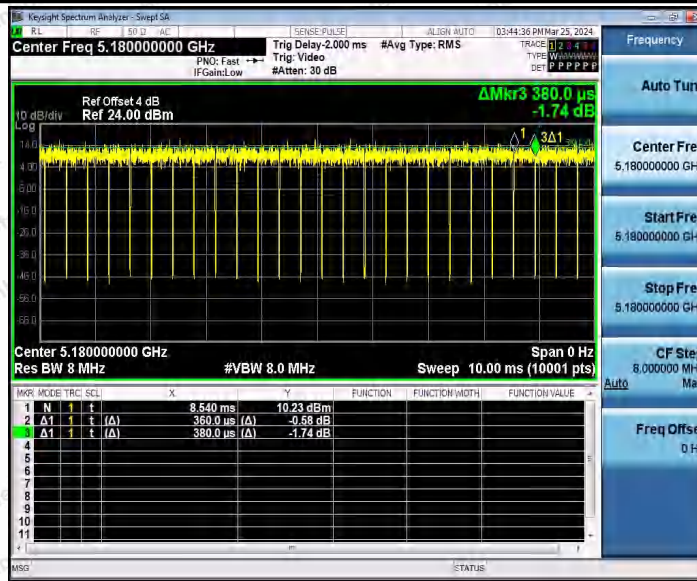

11AC20MIMO_Ant1_5200