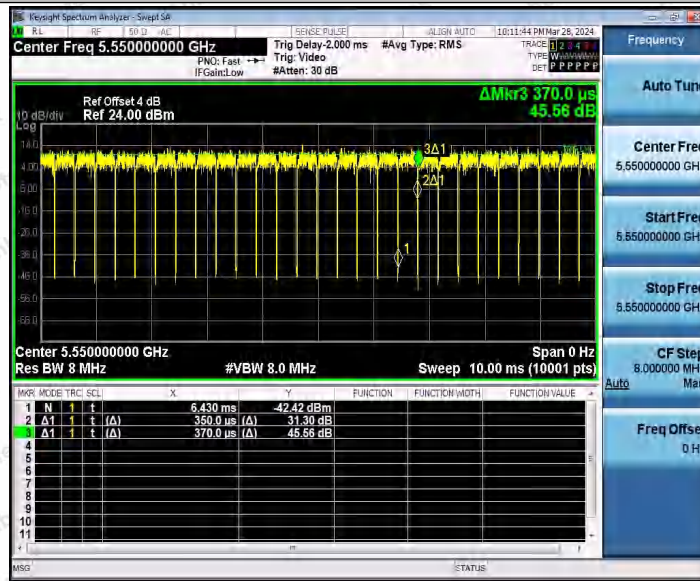

11AC40MIMO_Ant2_5550