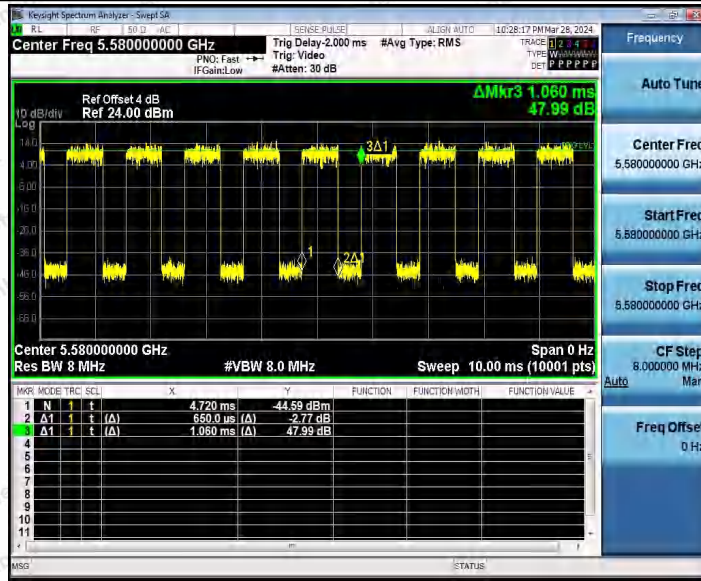

11AX20MIMO_Ant2_5580