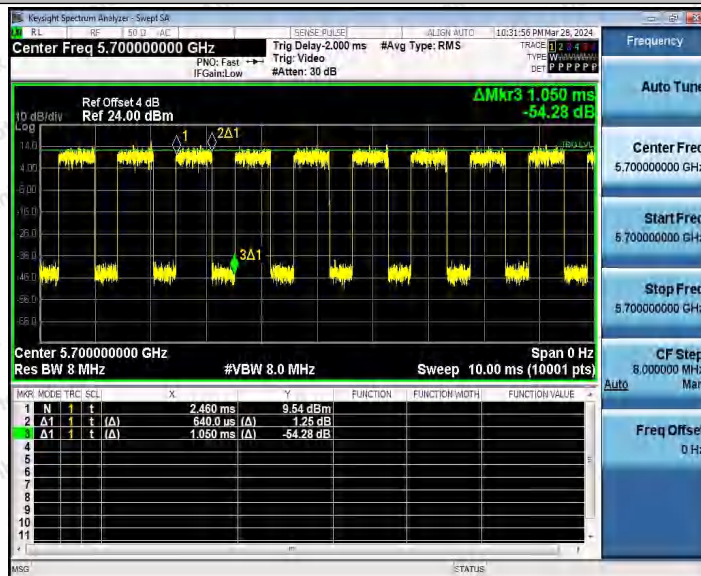

Hotline
 400-003-0500
www.anbotek.com.cn

11AX20MIMO_Ant2_5580

11AX20MIMO_Ant1_5700

Shenzhen Anbotek Compliance Laboratory Limited

Address: 1/F., Building D, Sogood Science and Technology Park, Sanwei Community, Hangcheng Street, Bao'an District, Shenzhen, Guangdong, China.
 Tel: (86) 0755-26066440 Fax: (86) 0755-26014772 Email: service@anbotek.com