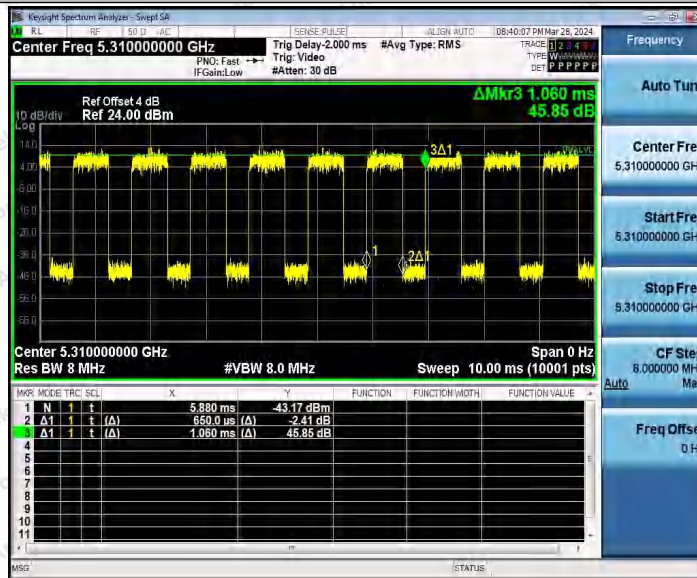

11AX40MIMO_Ant2_5310