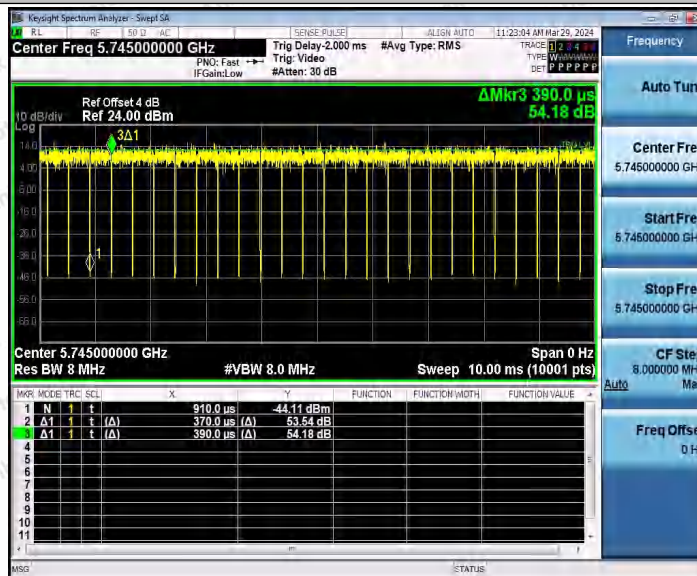

Hotline
 400-003-0500
 www.anbotek.com.cn

11AC20MIMO_Ant2_5700

11AC20MIMO_Ant1_5745

Shenzhen Anbotek Compliance Laboratory Limited

Address: 1/F., Building D, Sogood Science and Technology Park, Sanwei Community, Hangcheng Street, Bao'an District, Shenzhen, Guangdong, China.
 Tel: (86) 0755-26066440 Fax: (86) 0755-26014772 Email: service@anbotek.com