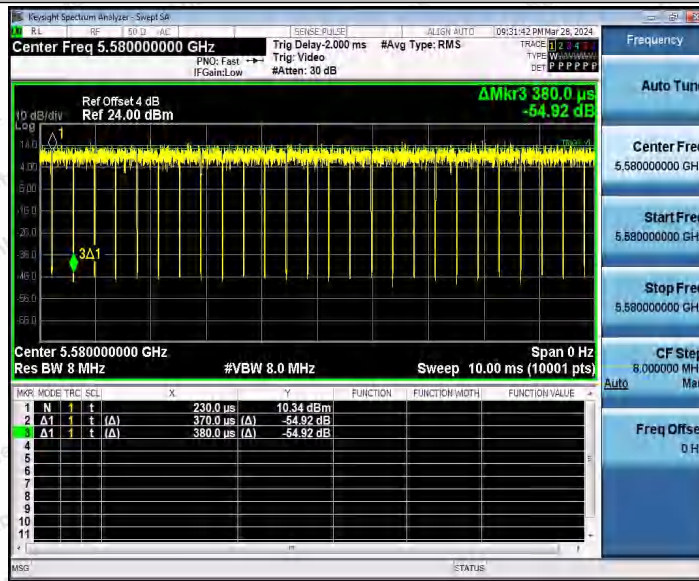

11AC20MIMO_Ant2_5580