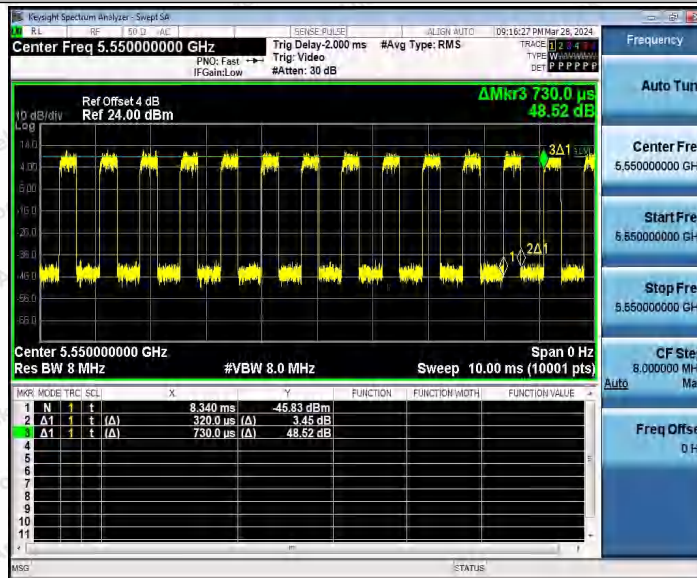

11N40MIMO_Ant2_5550