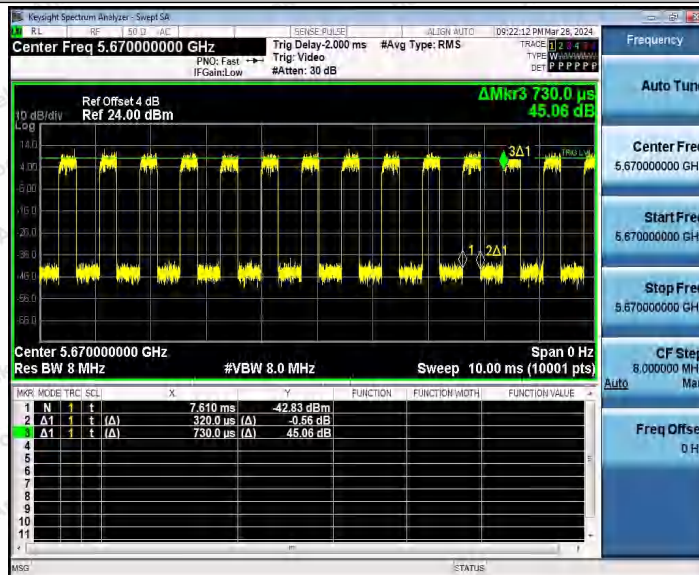

11N40MIMO_Ant1_5755

Shenzhen Anbotek Compliance Laboratory Limited

Address: 1/F., Building D, Sogood Science and Technology Park, Sanwei Community, Hangcheng Street, Bao'an District, Shenzhen, Guangdong, China.
Tel: (86) 0755-26066440 Fax: (86) 0755-26014772 Email: service@anbotek.com

Hotline
400-003-0500
www.anbotek.com.cn