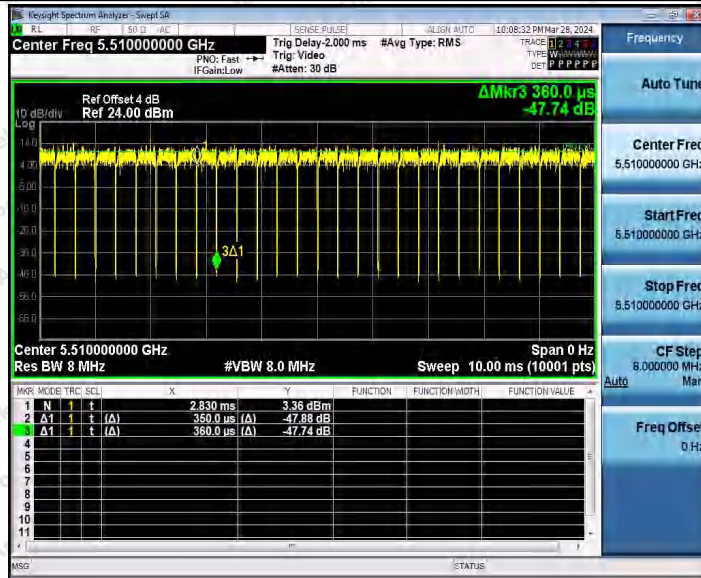

11AC40MIMO_Ant2_5510