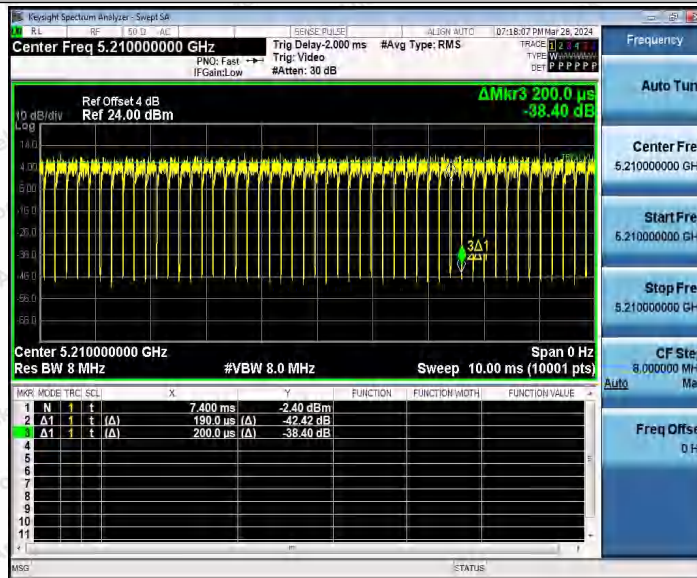

11AC80MIMO_Ant2_5210