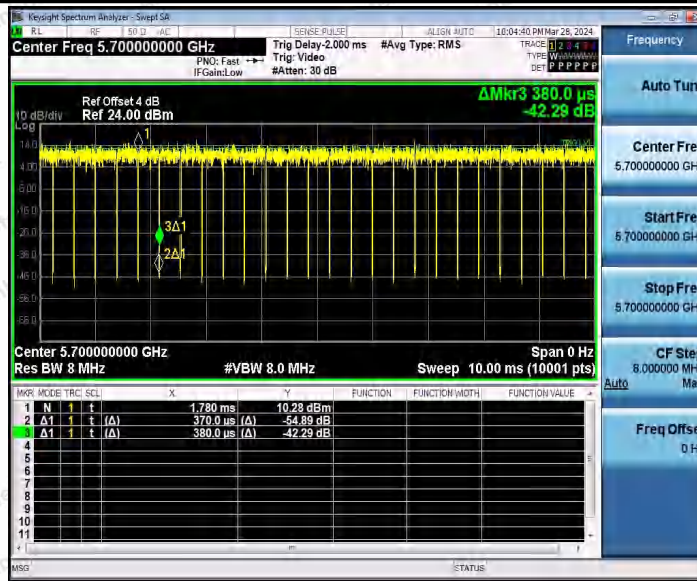

11AC20MIMO_Ant2_5700