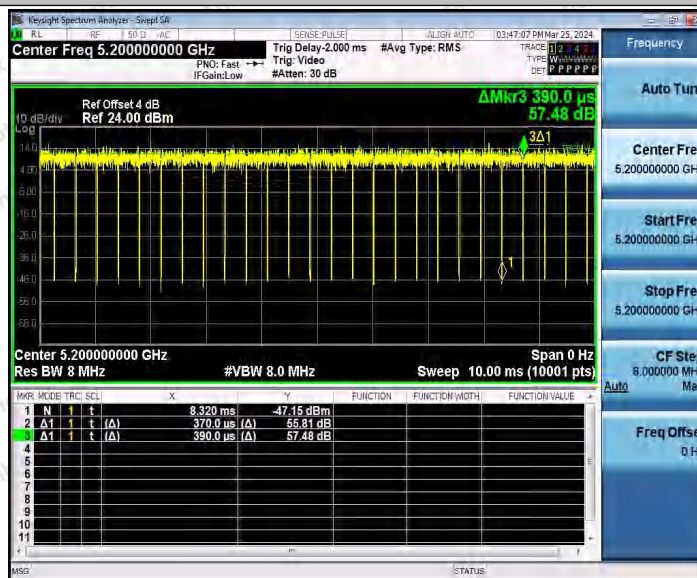

Hotline 400-003-0500
 www.anbotek.com.cn

11AC20MIMO_Ant1_5200

11AC20MIMO_Ant2_5200

Shenzhen Anbotek Compliance Laboratory Limited

Address: 1/F., Building D, Sogood Science and Technology Park, Sanwei Community, Hangcheng Street, Bao'an District, Shenzhen, Guangdong, China.
 Tel: (86) 0755-26066440 Fax: (86) 0755-26014772 Email: service@anbotek.com