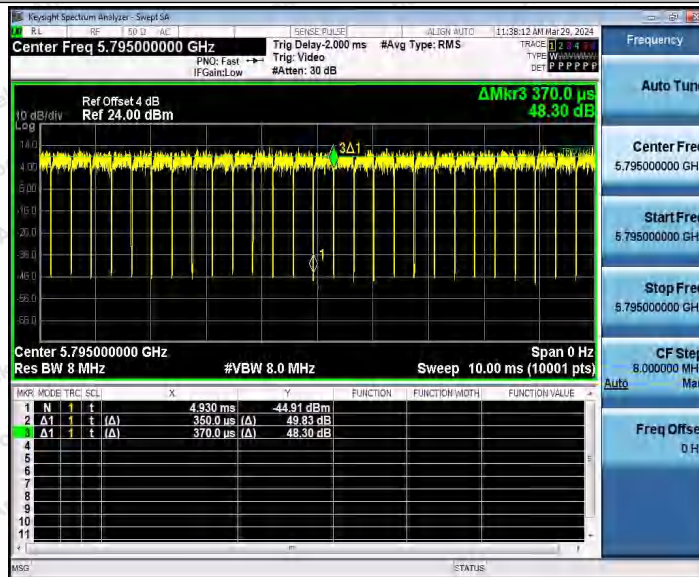

11AC40MIMO_Ant2_5795

Shenzhen Anbotek Compliance Laboratory Limited

Address: 1/F., Building D, Sogood Science and Technology Park, Sanwei Community, Hangcheng Street, Bao'an District, Shenzhen, Guangdong, China.
Tel: (86) 0755-26066440 Fax: (86) 0755-26014772 Email: service@anbotek.com

Hotline
400-003-0500
www.anbotek.com.cn