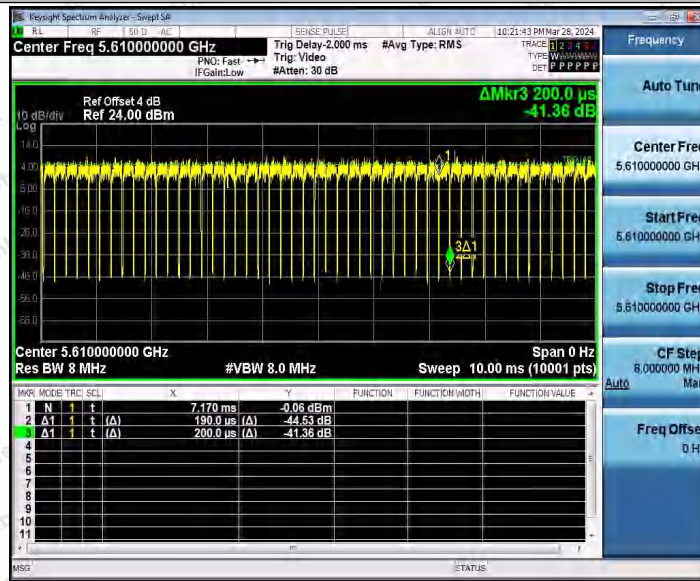

11AC80MIMO_Ant1_5775