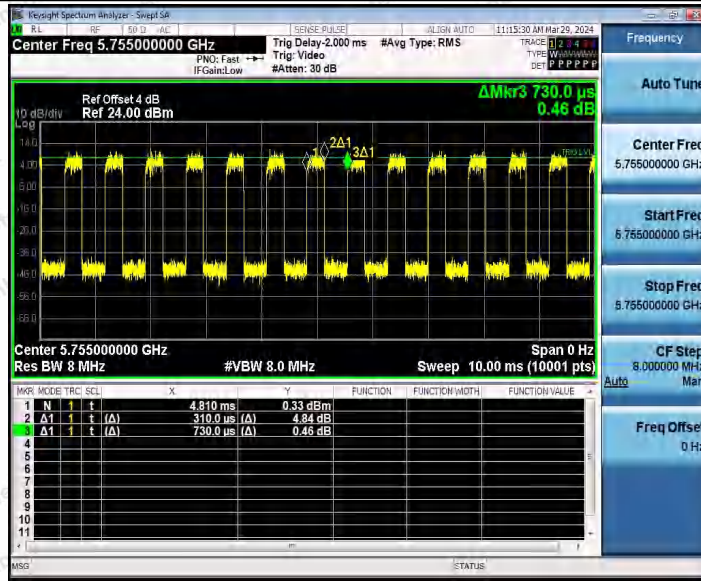

11N40MIMO_Ant2_5755