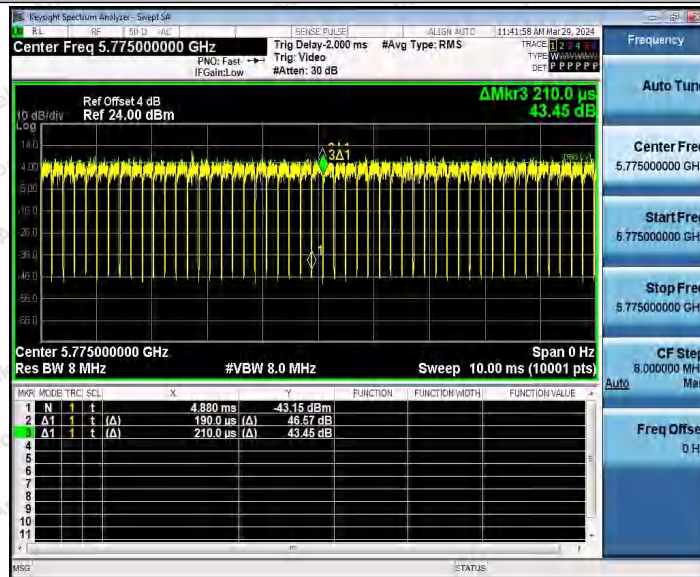

11AC80MIMO_Ant2_5775

Shenzhen Anbotek Compliance Laboratory Limited

Address: 1/F., Building D, Sogood Science and Technology Park, Sanwei Community, Hangcheng Street, Bao'an District, Shenzhen, Guangdong, China.
Tel: (86) 0755-26066440 Fax: (86) 0755-26014772 Email: service@anbotek.com

Hotline
400-003-0500
www.anbotek.com.cn