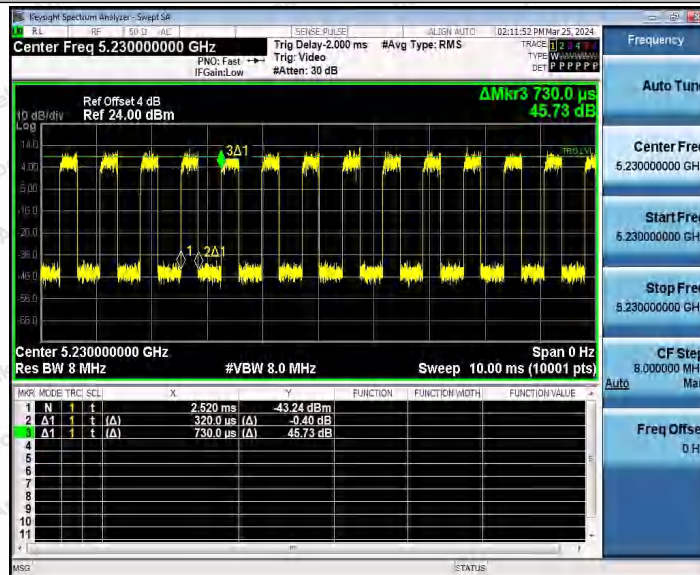

11N40MIMO_Ant1_5270

Shenzhen Anbotek Compliance Laboratory Limited

Address: 1/F., Building D, Sogood Science and Technology Park, Sanwei Community, Hangcheng Street, Bao'an District, Shenzhen, Guangdong, China.
Tel: (86) 0755-26066440 Fax: (86) 0755-26014772 Email: service@anbotek.com

Hotline
400-003-0500
www.anbotek.com.cn