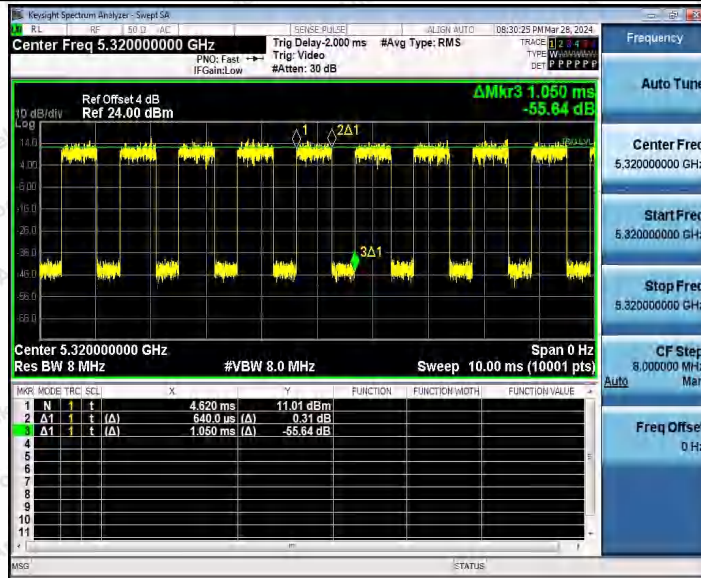

11AX20MIMO_Ant2_5320