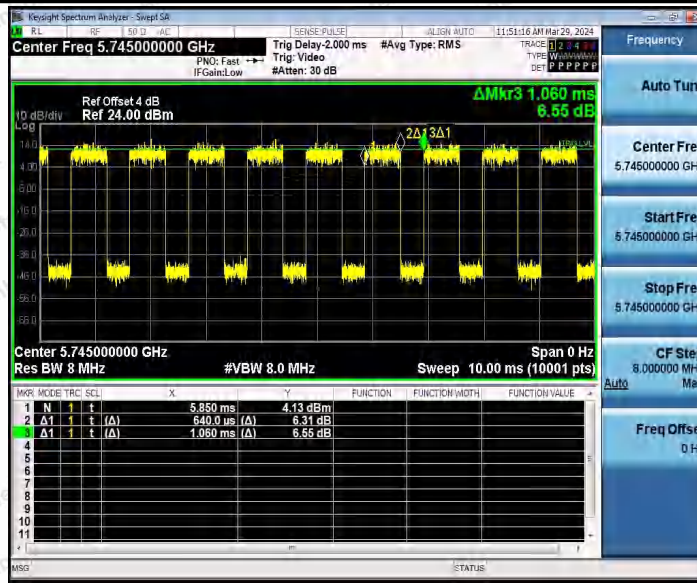

11AX20MIMO_Ant1_5785