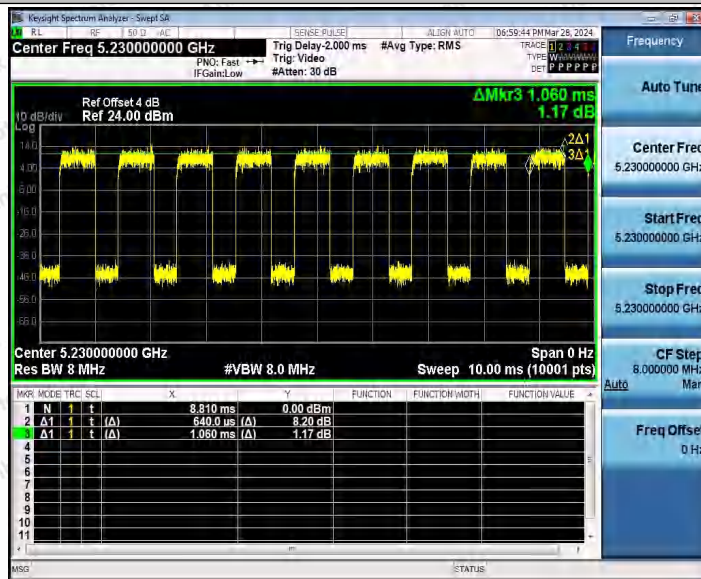

Hotline
 400-003-0500
www.anbotek.com.cn

11AX40MIMO_Ant2_5190

11AX40MIMO_Ant1_5230

Shenzhen Anbotek Compliance Laboratory Limited

Address: 1/F., Building D, Sogood Science and Technology Park, Sanwei Community, Hangcheng Street, Bao'an District, Shenzhen, Guangdong, China.
 Tel: (86) 0755-26066440 Fax: (86) 0755-26014772 Email: service@anbotek.com