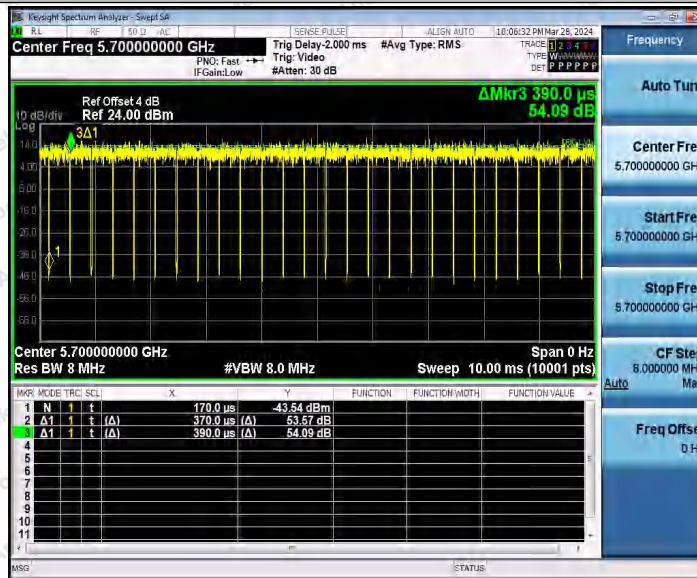

11AC20MIMO_Ant1_5745