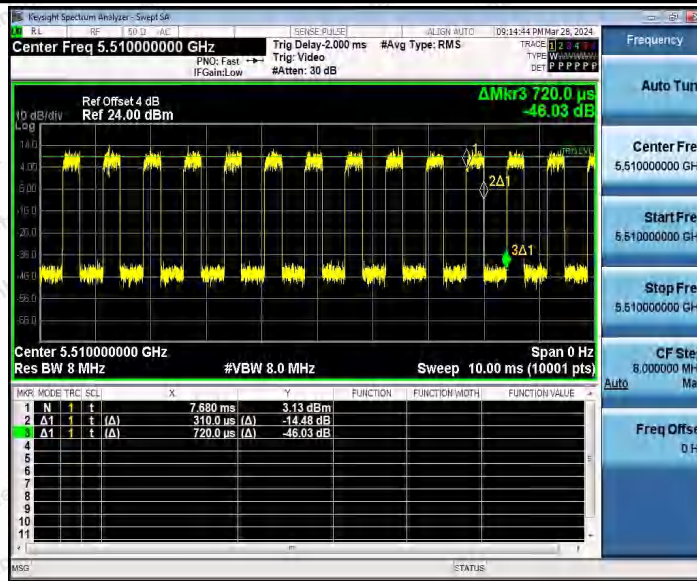

11N40MIMO_Ant1_5550