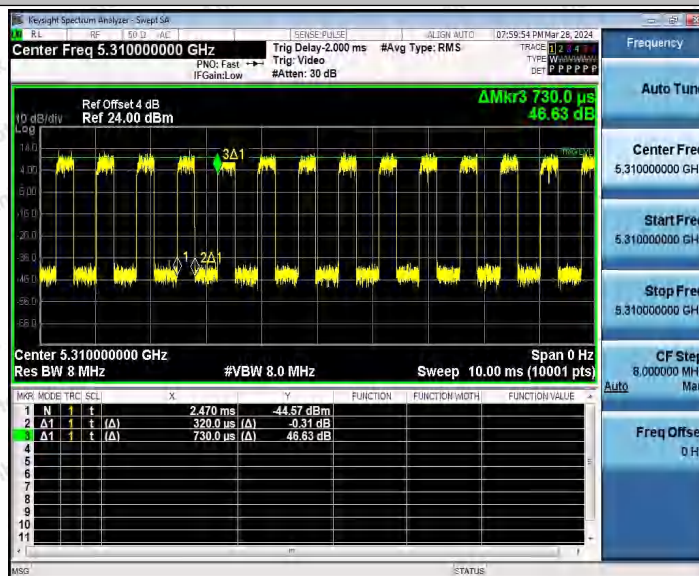

Hotline
 400-003-0500
www.anbotek.com.cn

11N40MIMO_Ant2_5270

11N40MIMO_Ant1_5310

Shenzhen Anbotek Compliance Laboratory Limited

Address: 1/F., Building D, Sogood Science and Technology Park, Sanwei Community, Hangcheng Street, Bao'an District, Shenzhen, Guangdong, China.
 Tel: (86) 0755-26066440 Fax: (86) 0755-26014772 Email: service@anbotek.com