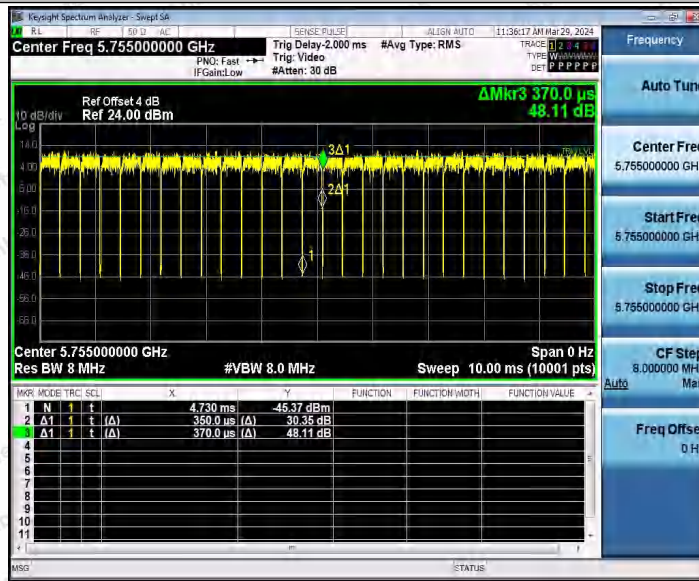

11AC40MIMO_Ant2_5755

11AC40MIMO_Ant1_5795