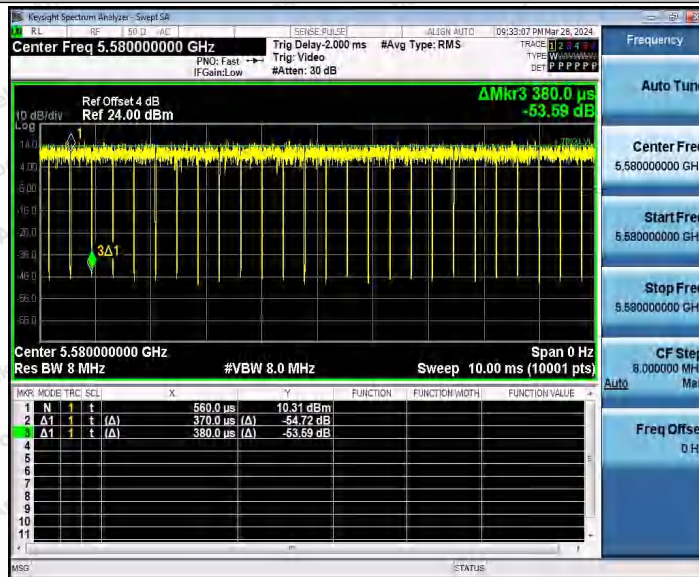

11AC20MIMO_Ant1_5700

Shenzhen Anbotek Compliance Laboratory Limited

Address: 1/F., Building D, Sogood Science and Technology Park, Sanwei Community, Hangcheng Street, Bao'an District, Shenzhen, Guangdong, China.
Tel: (86) 0755-26066440 Fax: (86) 0755-26014772 Email: service@anbotek.com

Hotline
400-003-0500
www.anbotek.com.cn