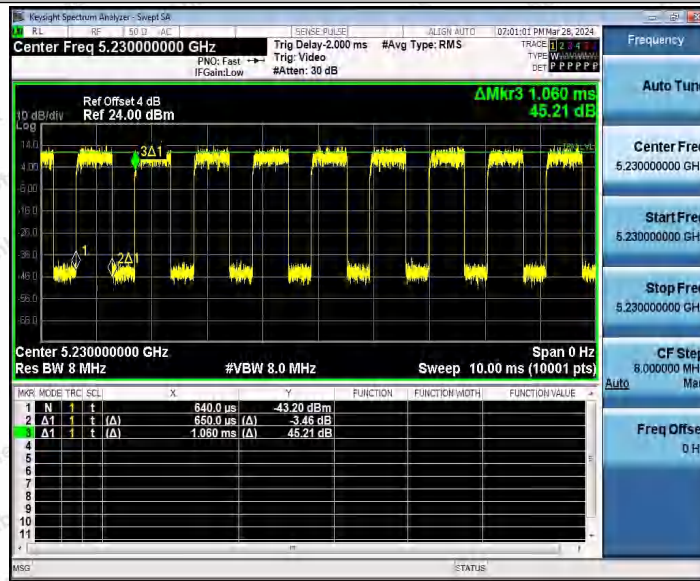

11AX40MIMO_Ant1_5270