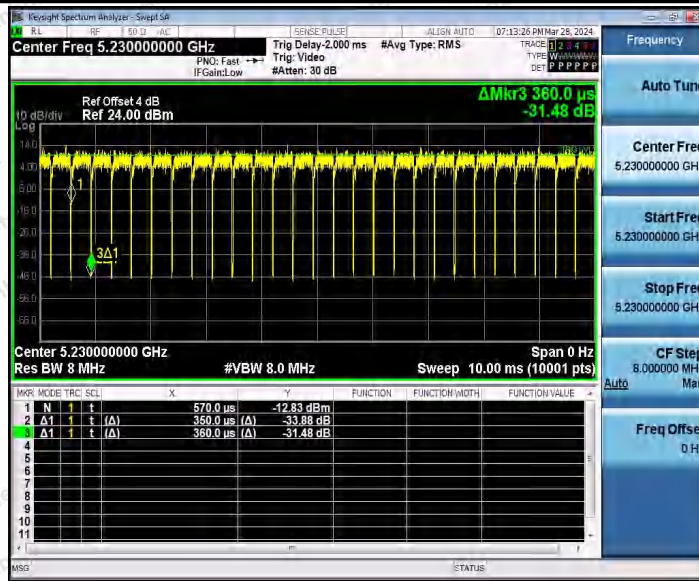

11AC40MIMO_Ant2_5230