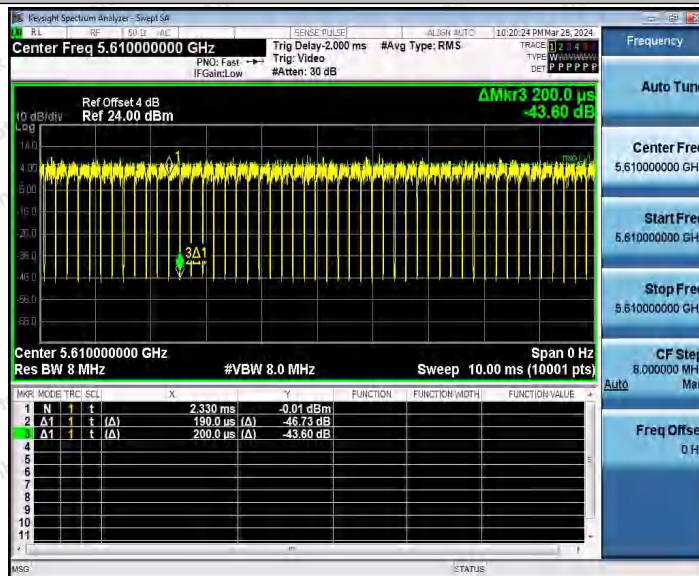

Hotline
 400-003-0500
 www.anbotek.com.cn

11AC80MIMO_Ant2_5530

11AC80MIMO_Ant1_5610

Shenzhen Anbotek Compliance Laboratory Limited

Address: 1/F., Building D, Sogood Science and Technology Park, Sanwei Community, Hangcheng Street, Bao'an District, Shenzhen, Guangdong, China.
 Tel: (86) 0755-26066440 Fax: (86) 0755-26014772 Email: service@anbotek.com