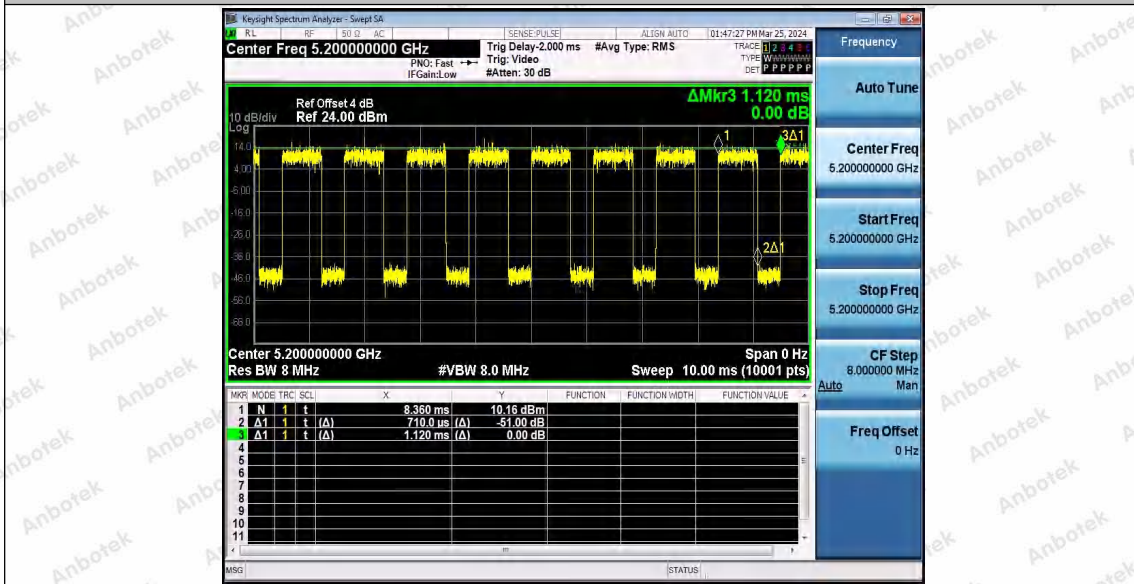

11A_Ant1_5240