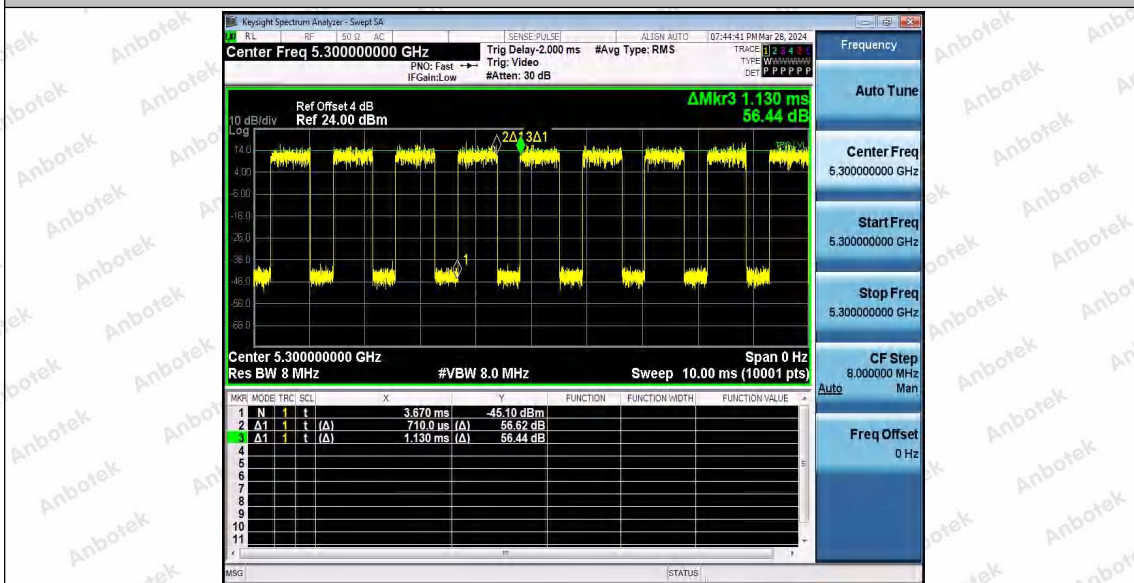

Hotline 400-003-0500
 www.anbotek.com.cn

11A_Ant1_5300

11A_Ant2_5300

Shenzhen Anbotek Compliance Laboratory Limited

Address: 1/F., Building D, Sogood Science and Technology Park, Sanwei Community, Hangcheng Street, Bao'an District, Shenzhen, Guangdong, China.
 Tel: (86) 0755-26066440 Fax: (86) 0755-26014772 Email: service@anbotek.com