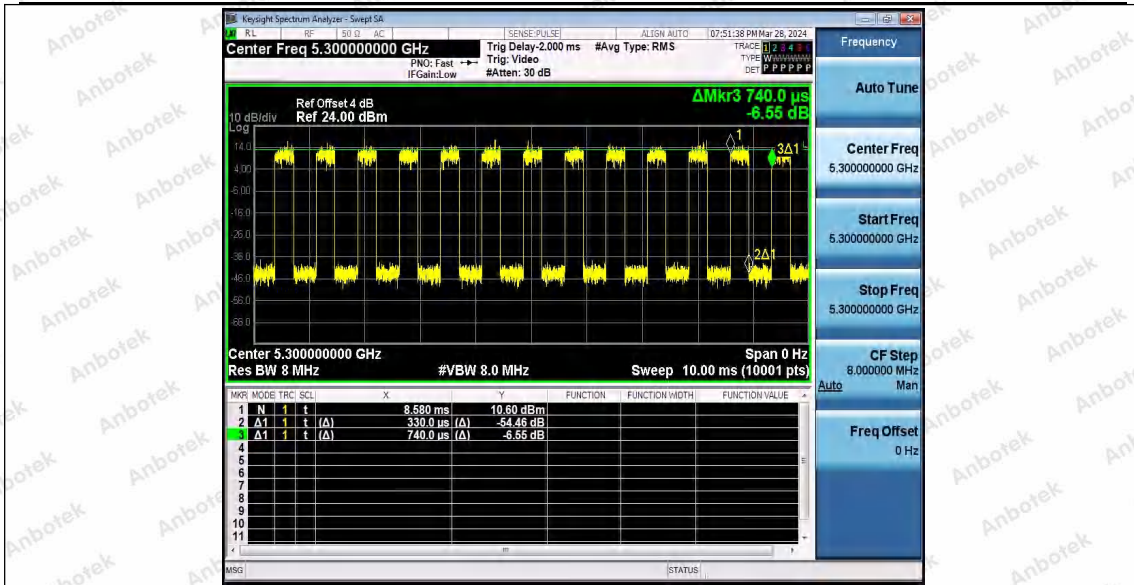

11N20MIMO_Ant2_5300