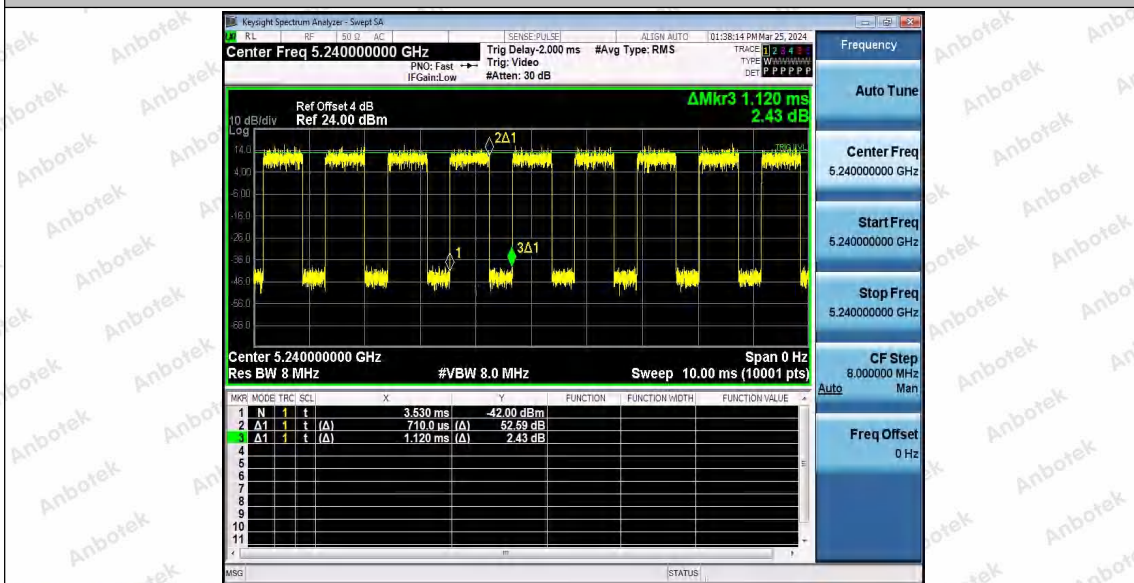

Hotline
 400-003-0500
www.anbotek.com.cn

11A_Ant2_5200

11A_Ant1_5240

Shenzhen Anbotek Compliance Laboratory Limited

Address: 1/F., Building D, Sogood Science and Technology Park, Sanwei Community, Hangcheng Street, Bao'an District, Shenzhen, Guangdong, China.
 Tel: (86) 0755-26066440 Fax: (86) 0755-26014772 Email: service@anbotek.com