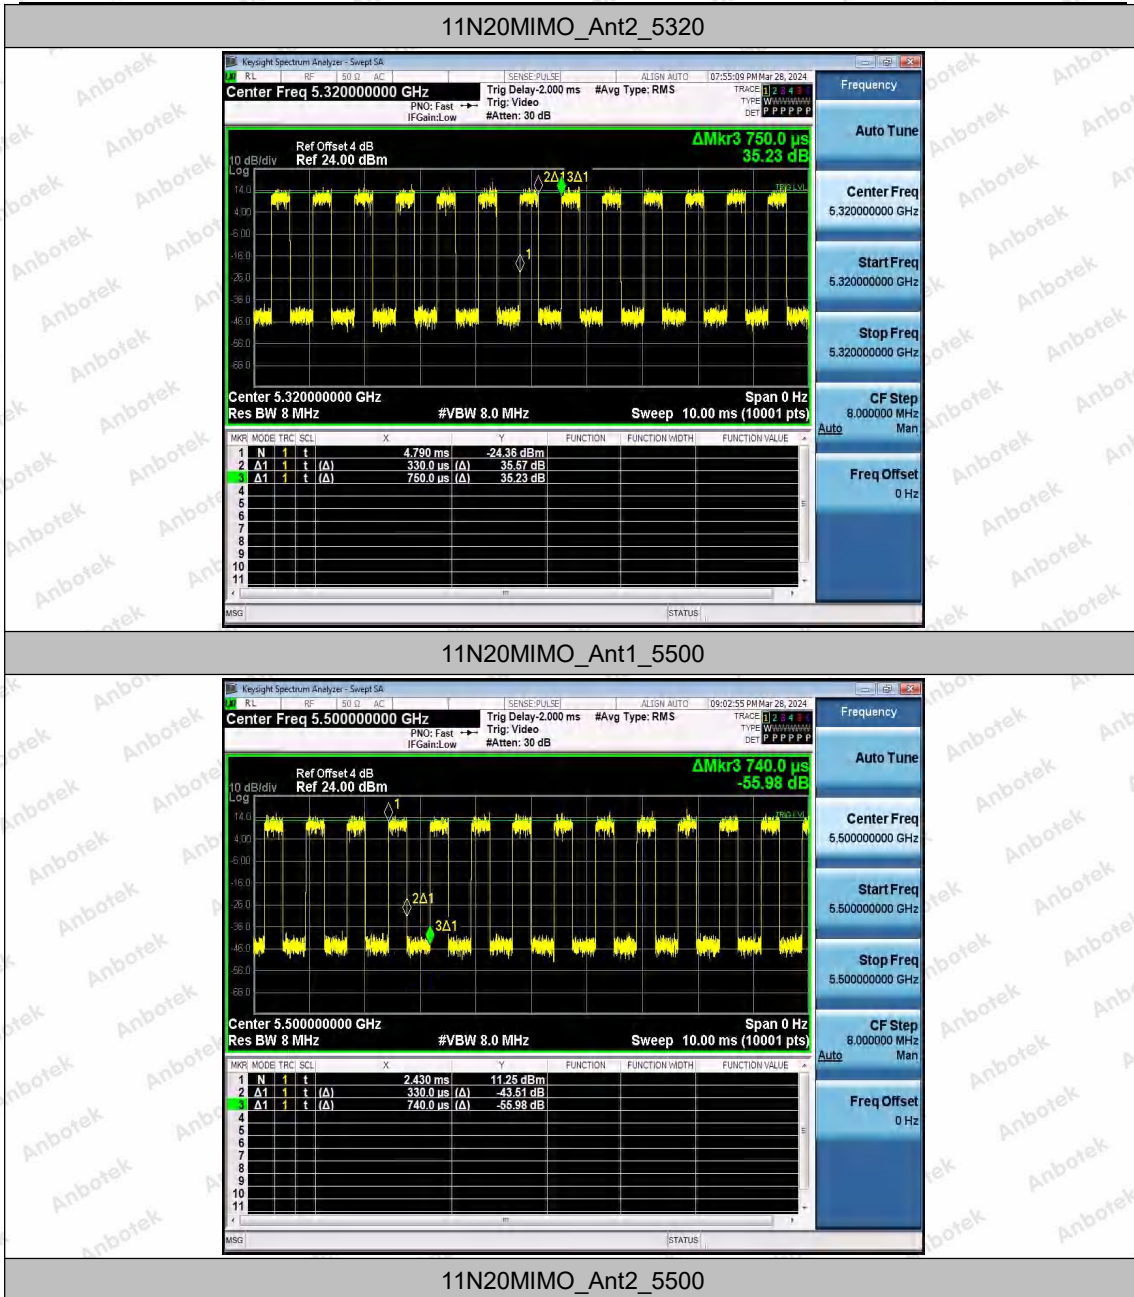

Shenzhen Anbotek Compliance Laboratory Limited

Address: 1/F., Building D, Sogood Science and Technology Park, Sanwei Community, Hangcheng Street, Bao'an District, Shenzhen, Guangdong, China.
Tel: (86) 0755-26066440 Fax: (86) 0755-26014772 Email: service@anbotek.com

Hotline 400-003-0500
www.anbotek.com.cn