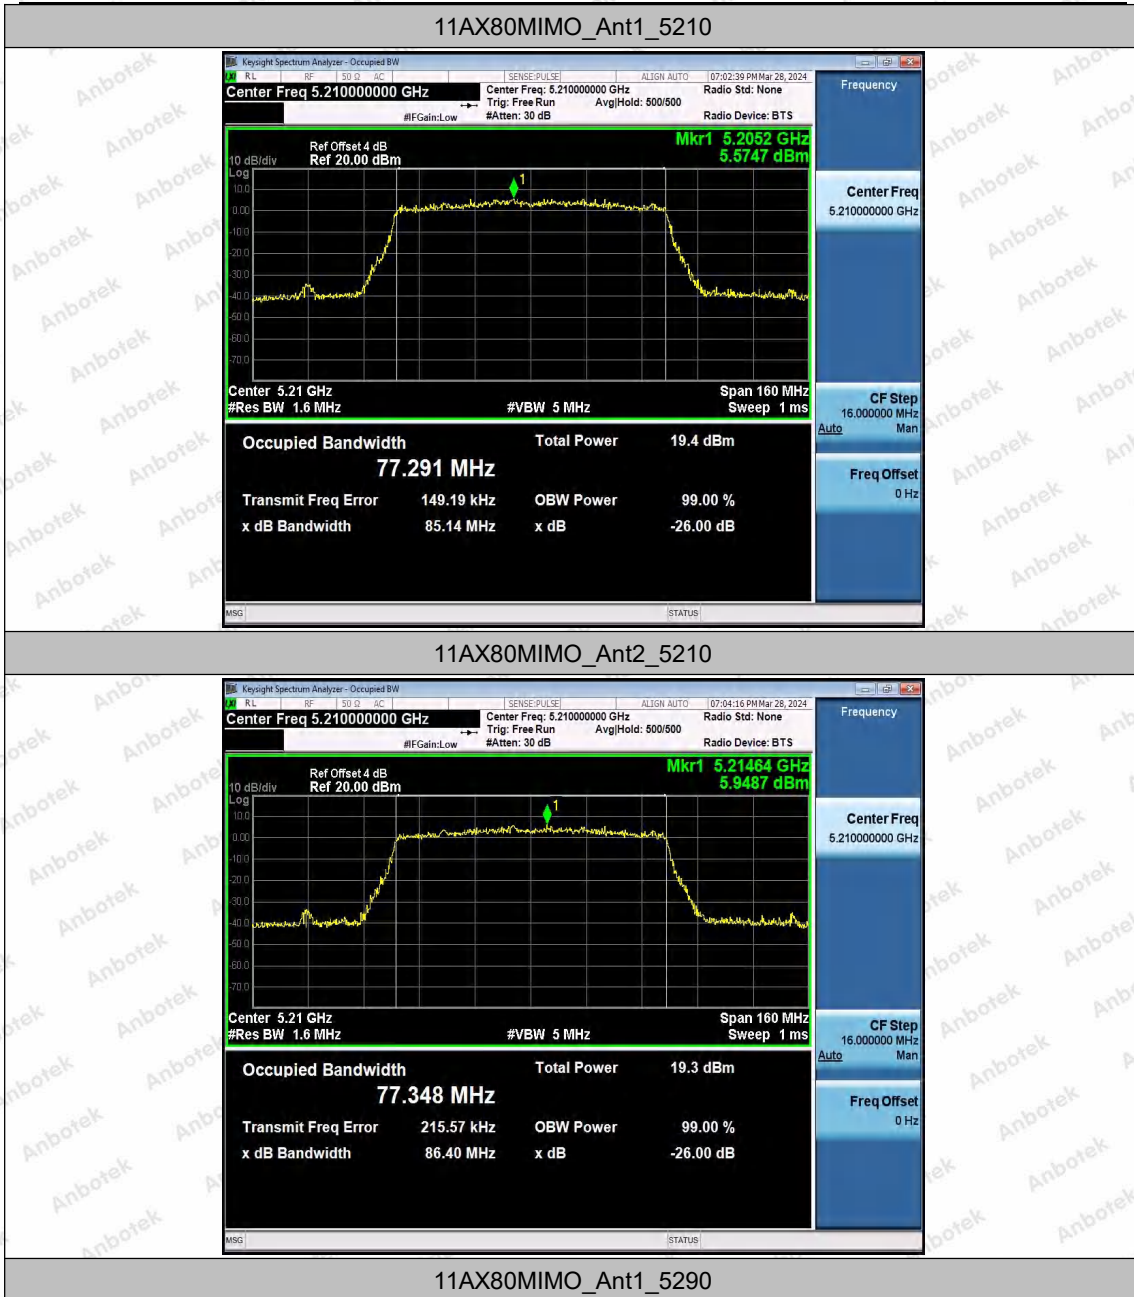

Shenzhen Anbotek Compliance Laboratory Limited

Address: 1/F., Building D, Sogood Science and Technology Park, Sanwei Community, Hangcheng Street, Bao'an District, Shenzhen, Guangdong, China.
Tel: (86) 0755-26066440 Fax: (86) 0755-26014772 Email: service@anbotek.com

Hotline
400-003-0500
www.anbotek.com.cn