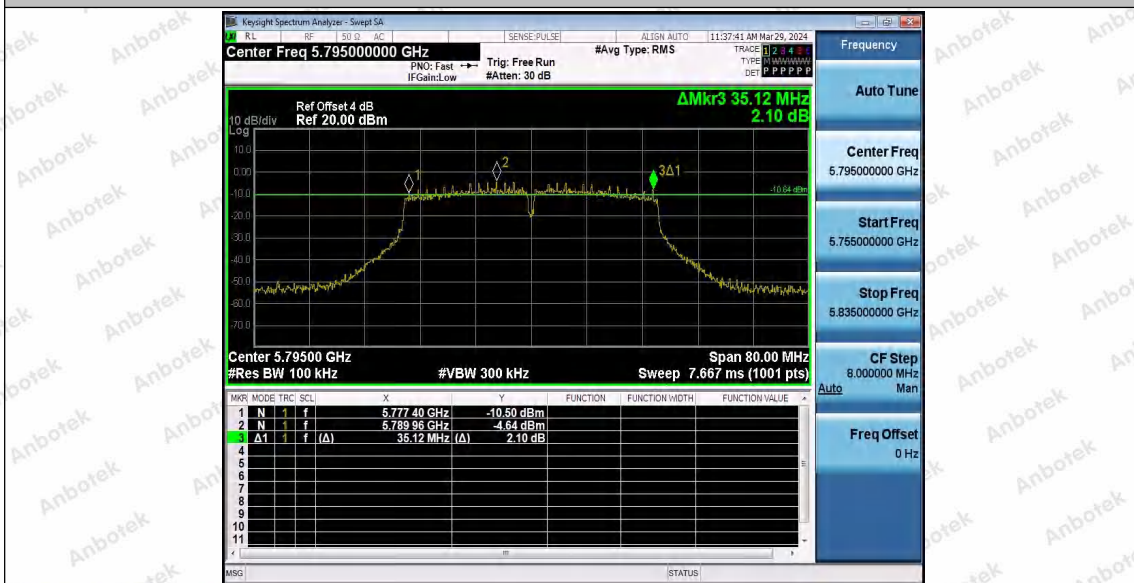

Hotline
400-003-0500
www.anbotek.com.cn

11AC40MIMO_Ant2_5755

11AC40MIMO_Ant1_5795

Shenzhen Anbotek Compliance Laboratory Limited

Address: 1/F., Building D, Sogood Science and Technology Park, Sanwei Community, Hangcheng Street, Bao'an District, Shenzhen, Guangdong, China.
 Tel: (86) 0755-26066440 Fax: (86) 0755-26014772 Email: service@anbotek.com