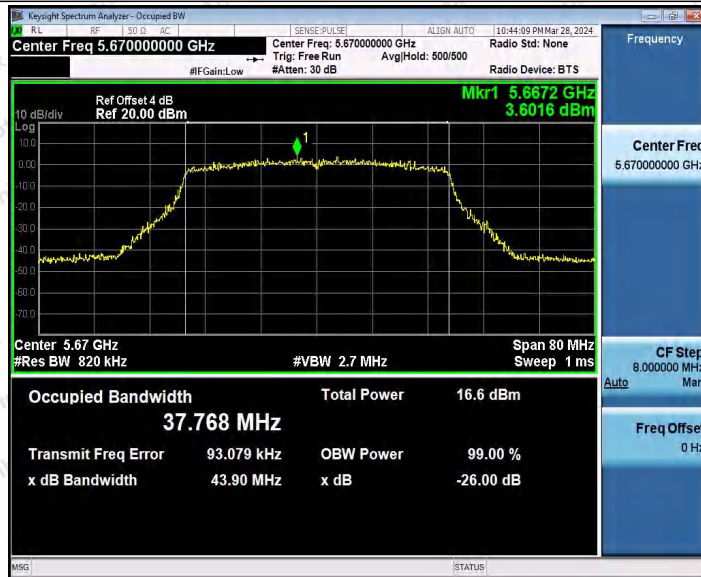

Hotline 400-003-0500
 www.anbotek.com.cn

11AX40MIMO_Ant2_5550

11AX40MIMO_Ant1_5670

Shenzhen Anbotek Compliance Laboratory Limited

Address: 1/F., Building D, Sogood Science and Technology Park, Sanwei Community, Hangcheng Street, Bao'an District, Shenzhen, Guangdong, China.
Tel: (86) 0755-26066440 Fax: (86) 0755-26014772 Email: service@anbotek.com