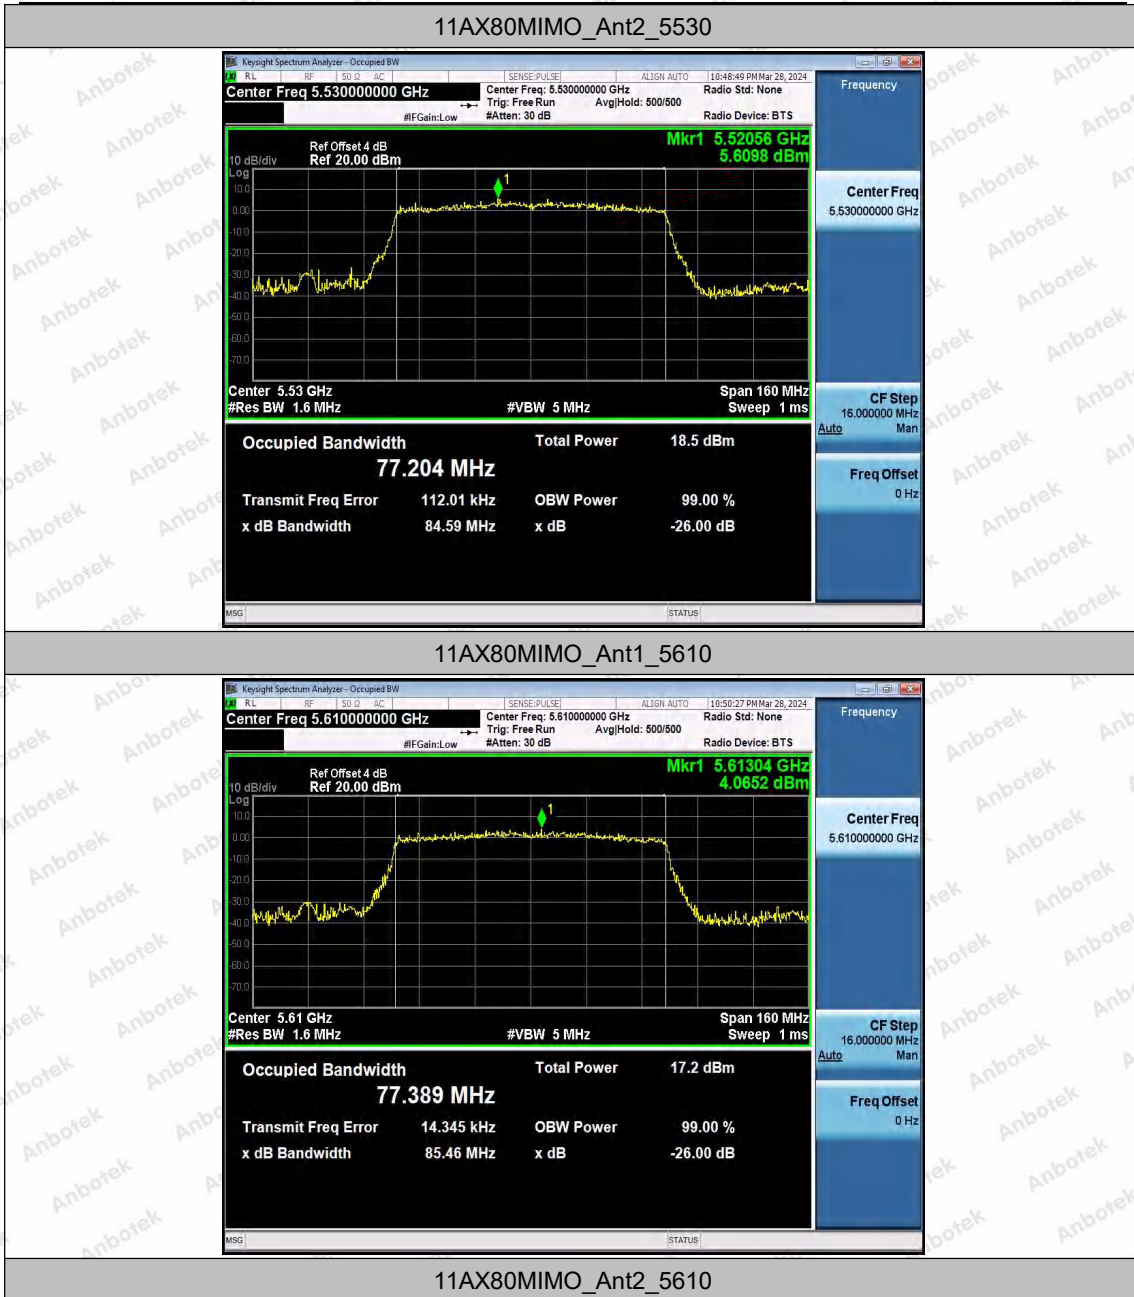

Shenzhen Anbotek Compliance Laboratory Limited

Address: 1/F., Building D, Sogood Science and Technology Park, Sanwei Community, Hangcheng Street, Bao'an District, Shenzhen, Guangdong, China.
Tel: (86) 0755-26066440 Fax: (86) 0755-26014772 Email: service@anbotek.com

Hotline
400-003-0500
www.anbotek.com.cn