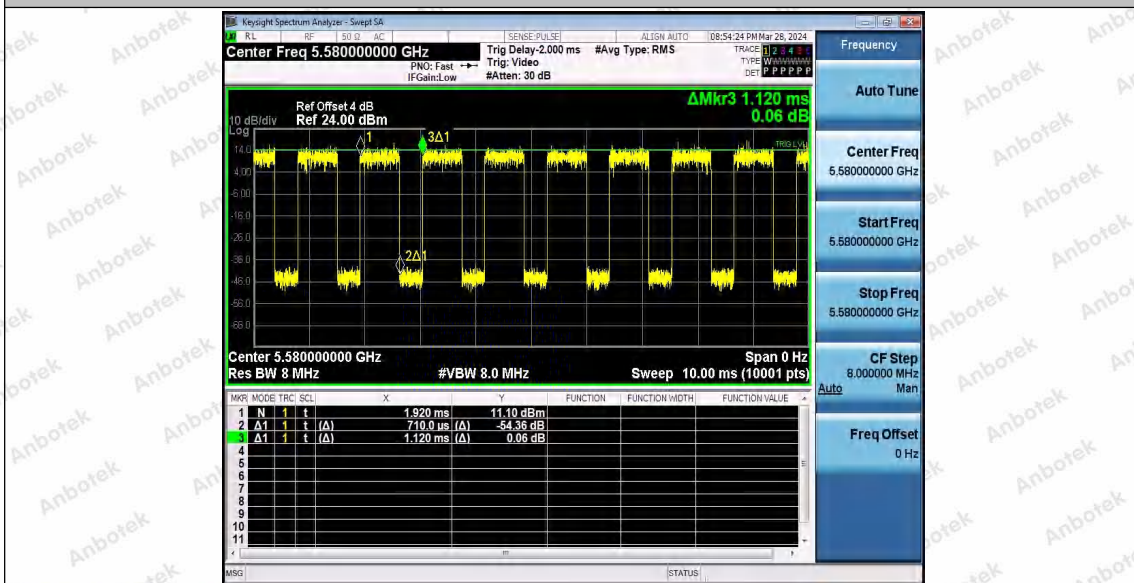

Hotline 400-003-0500
 www.anbotek.com.cn

11A_Ant2_5500

11A_Ant1_5580

Shenzhen Anbotek Compliance Laboratory Limited

Address: 1/F., Building D, Sogood Science and Technology Park, Sanwei Community, Hangcheng Street, Bao'an District, Shenzhen, Guangdong, China.
Tel: (86) 0755-26066440 Fax: (86) 0755-26014772 Email: service@anbotek.com