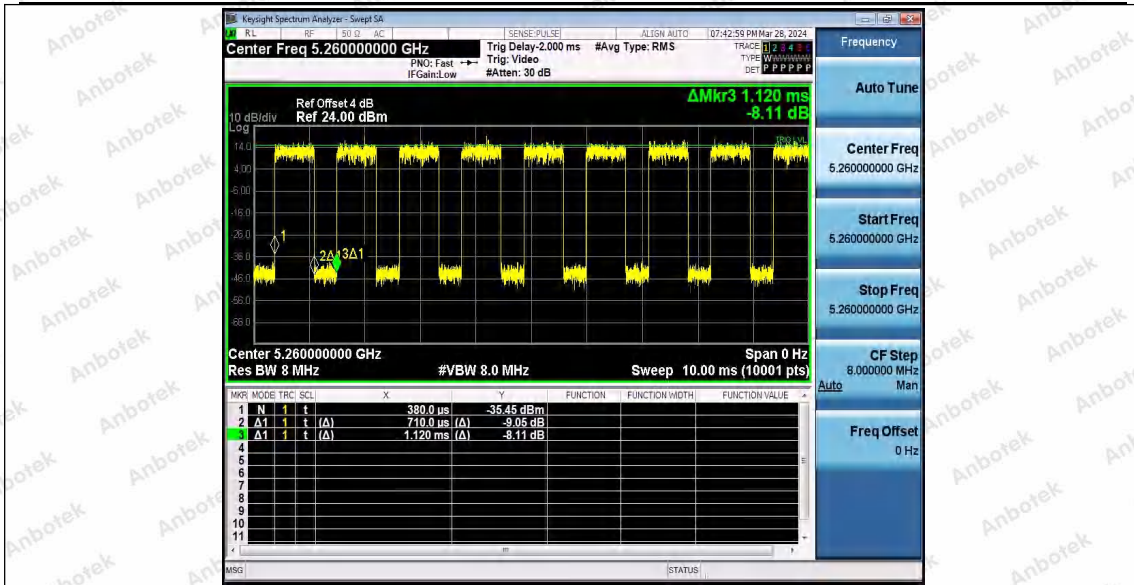

11A_Ant1_5300