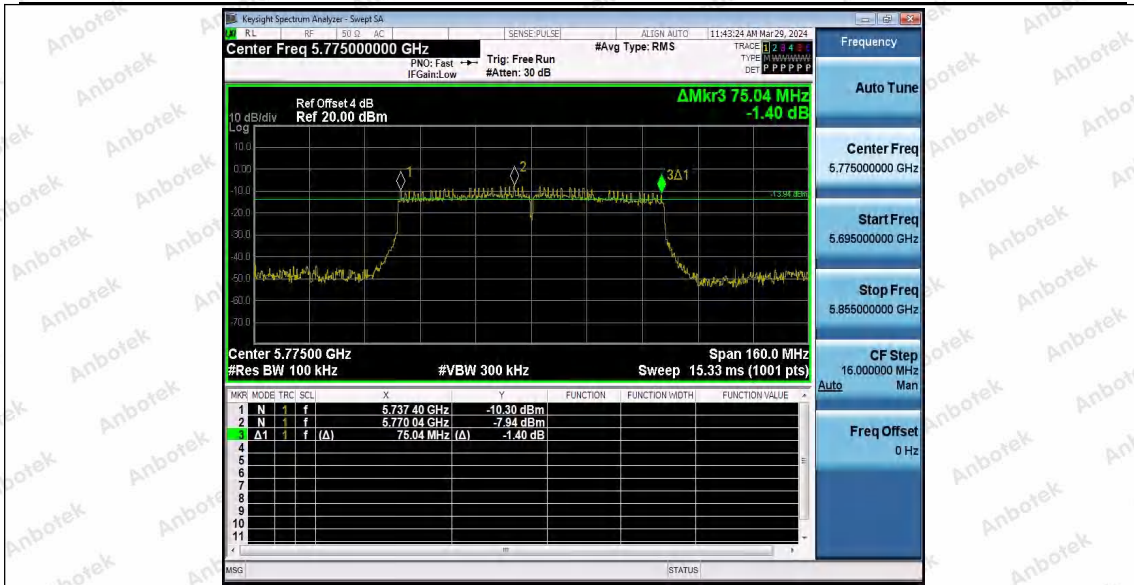

11AX20MIMO_Ant1_5745