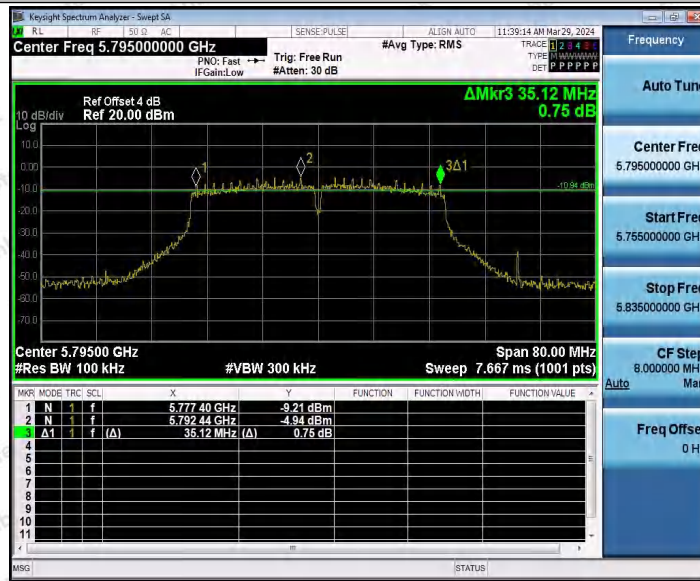

11AC40MIMO_Ant2_5795