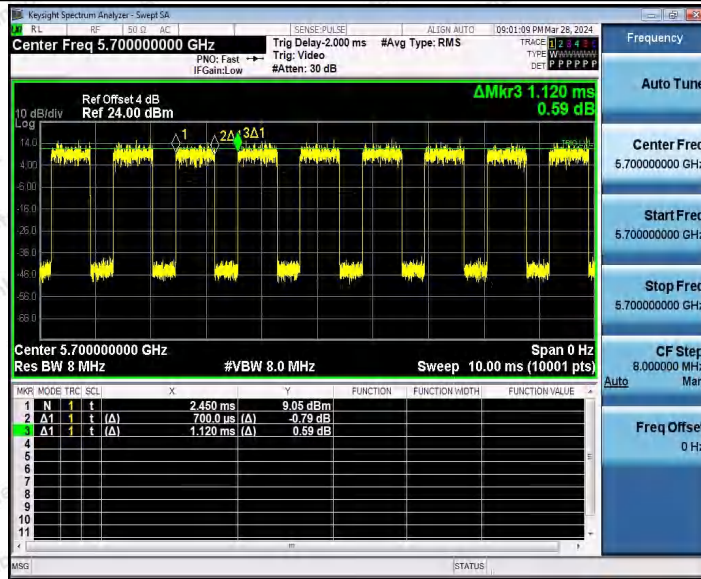

11A_Ant1_5745