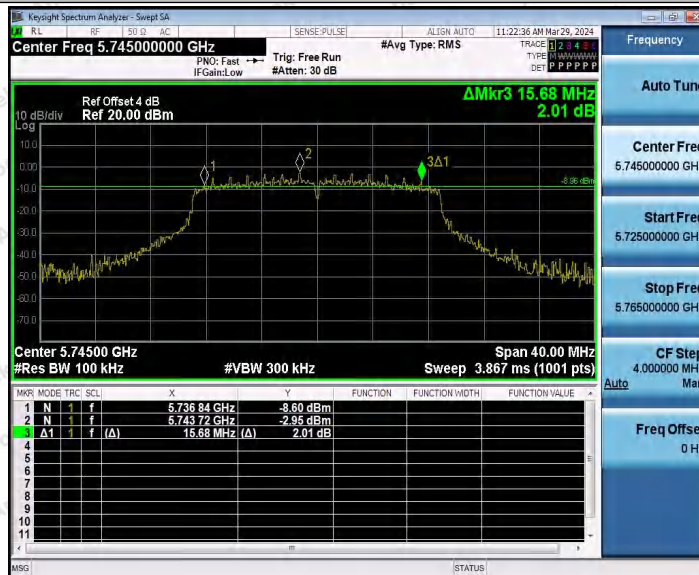

11AC20MIMO_Ant2_5745

Shenzhen Anbotek Compliance Laboratory Limited

Address: 1/F., Building D, Sogood Science and Technology Park, Sanwei Community, Hangcheng Street, Bao'an District, Shenzhen, Guangdong, China.
Tel: (86) 0755-26066440 Fax: (86) 0755-26014772 Email: service@anbotek.com

Hotline
400-003-0500
www.anbotek.com.cn