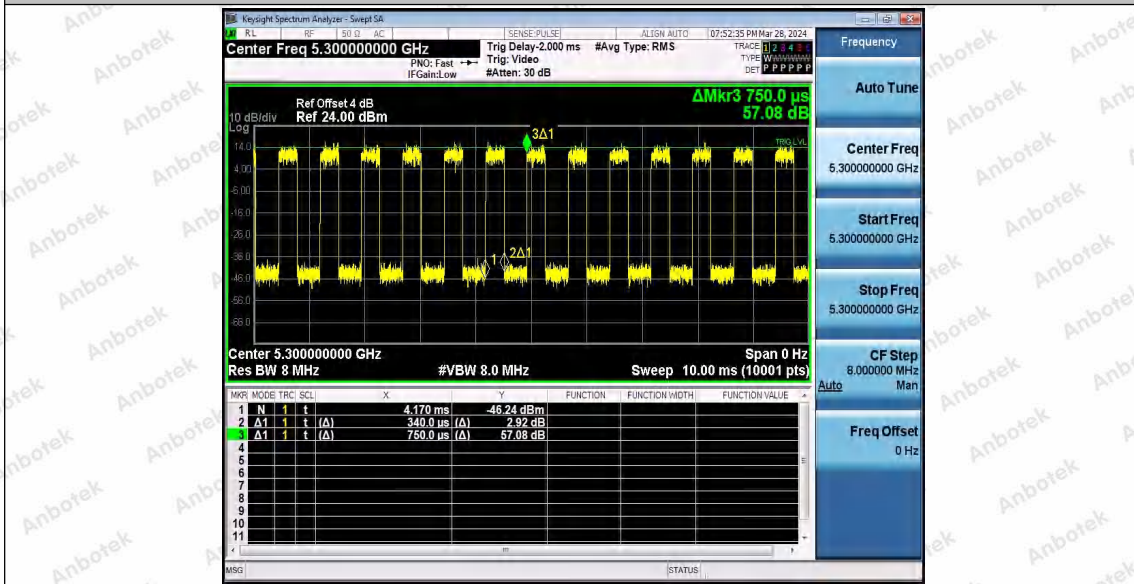

11N20MIMO_Ant1_5320