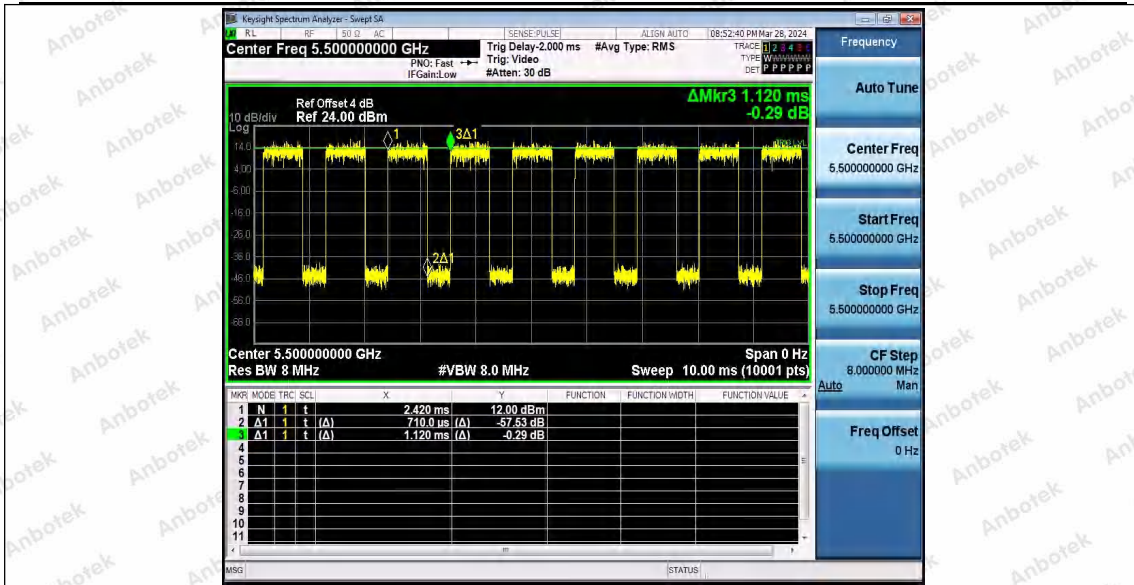

11A_Ant2_5500