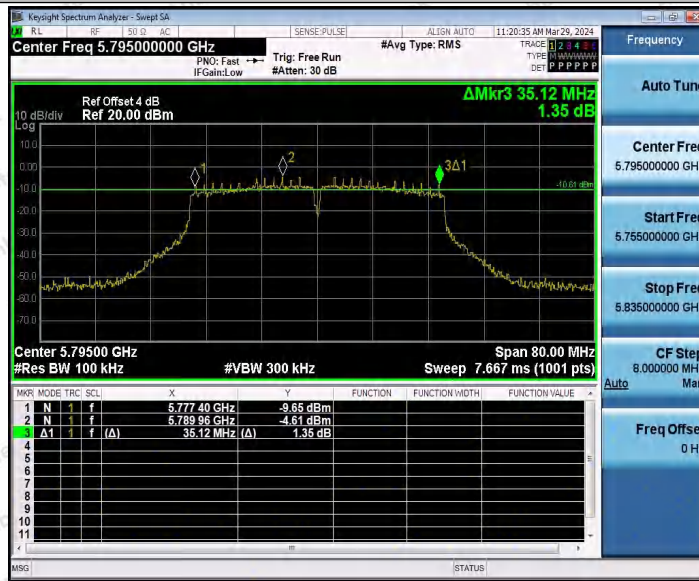

11N40MIMO_Ant2_5795

11AC20MIMO_Ant1_5745