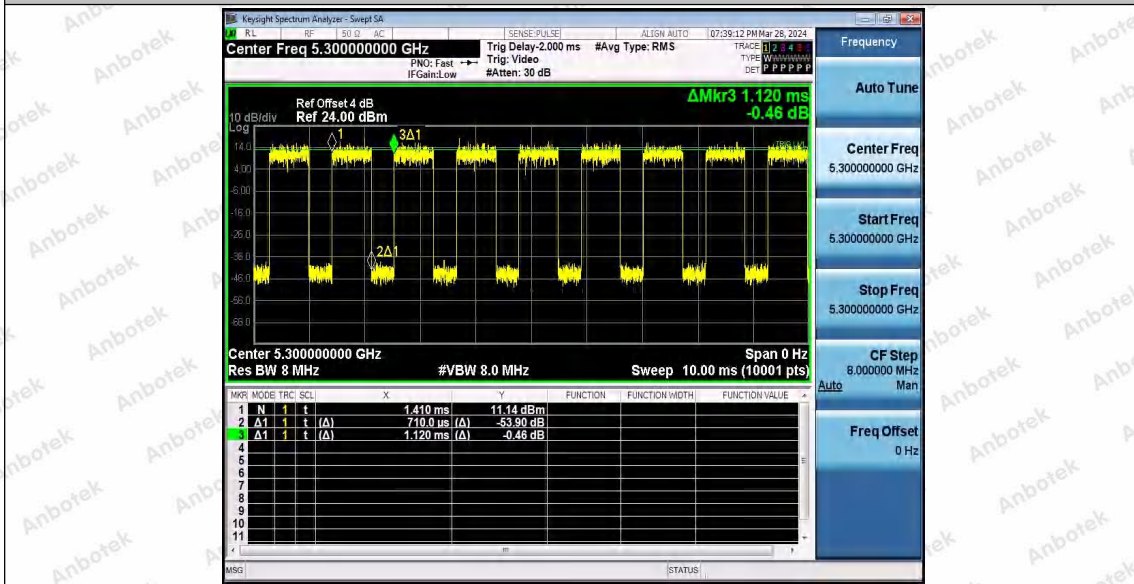

11A_Ant2_5300