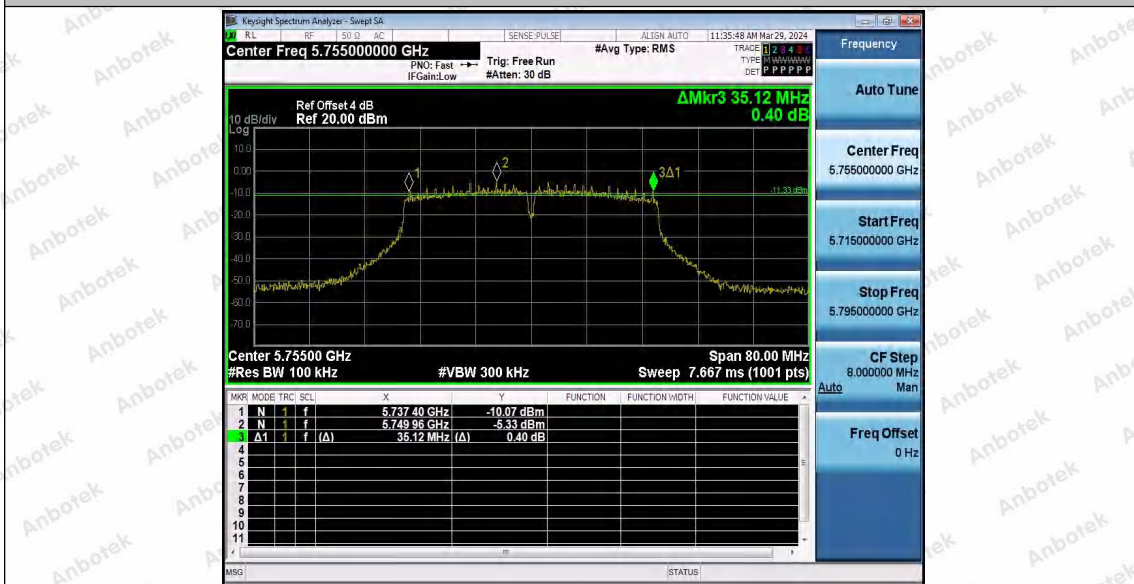

11AC40MIMO_Ant1_5795