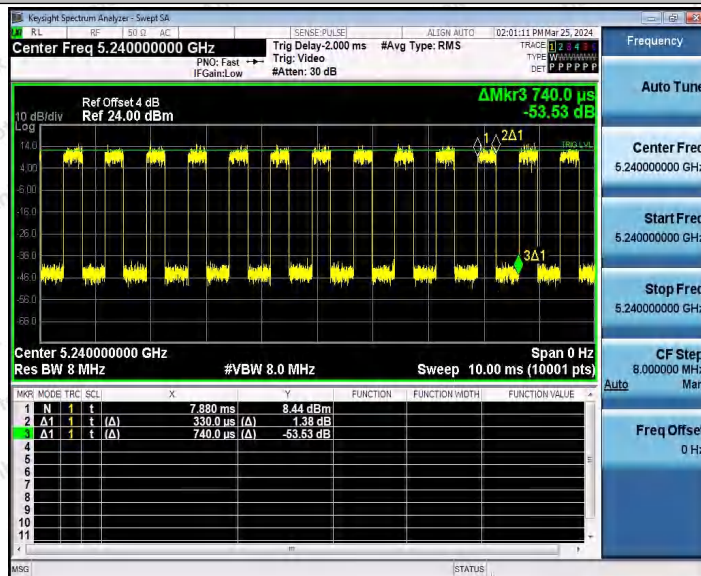

Hotline
 400-003-0500
www.anbotek.com.cn

11N20MIMO_Ant1_5240

11N20MIMO_Ant2_5240

Shenzhen Anbotek Compliance Laboratory Limited

Address: 1/F., Building D, Sogood Science and Technology Park, Sanwei Community, Hangcheng Street, Bao'an District, Shenzhen, Guangdong, China.
 Tel: (86) 0755-26066440 Fax: (86) 0755-26014772 Email: service@anbotek.com