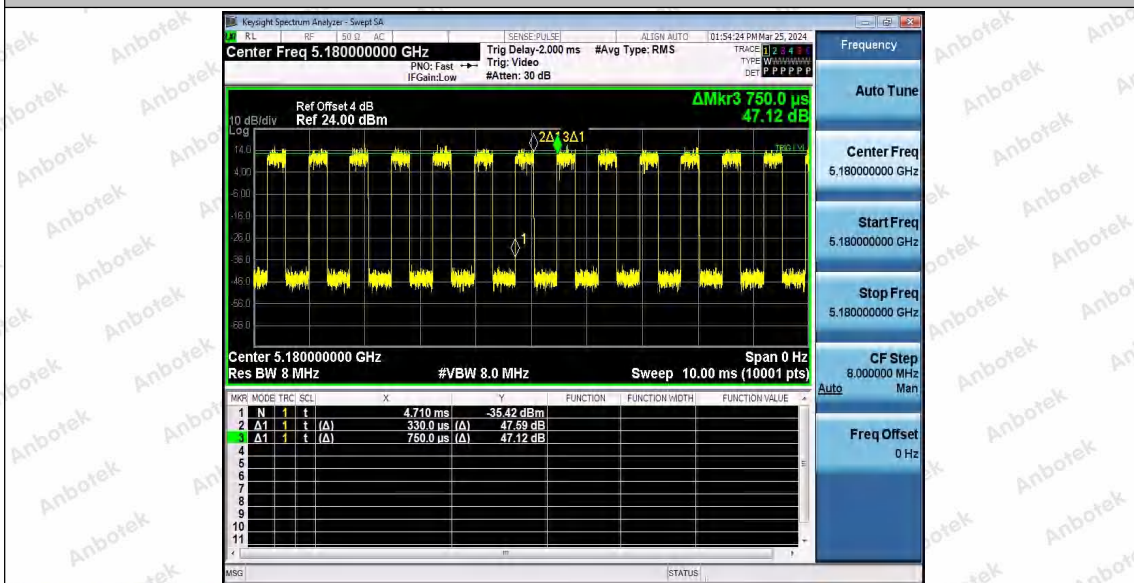

Hotline
 400-003-0500
 www.anbotek.com.cn

11A_Ant2_5825

11N20MIMO_Ant1_5180

Shenzhen Anbotek Compliance Laboratory Limited

Address: 1/F., Building D, Sogood Science and Technology Park, Sanwei Community, Hangcheng Street, Bao'an District, Shenzhen, Guangdong, China.
 Tel: (86) 0755-26066440 Fax: (86) 0755-26014772 Email: service@anbotek.com