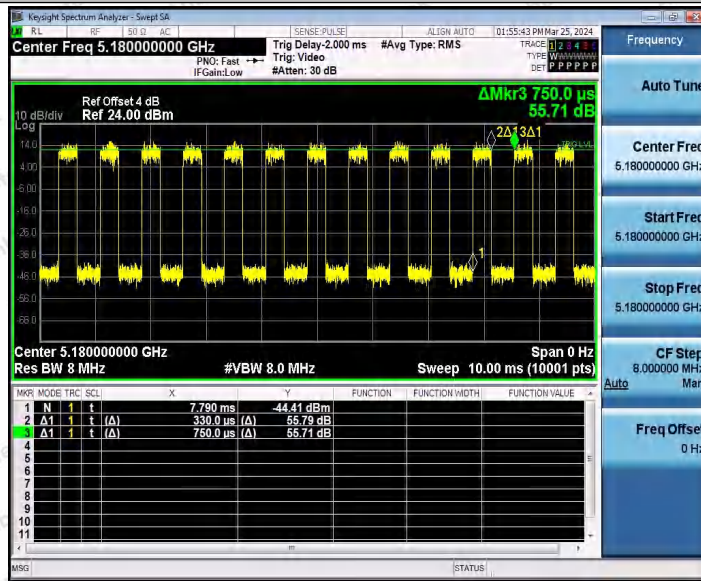

11N20MIMO_Ant1_5200