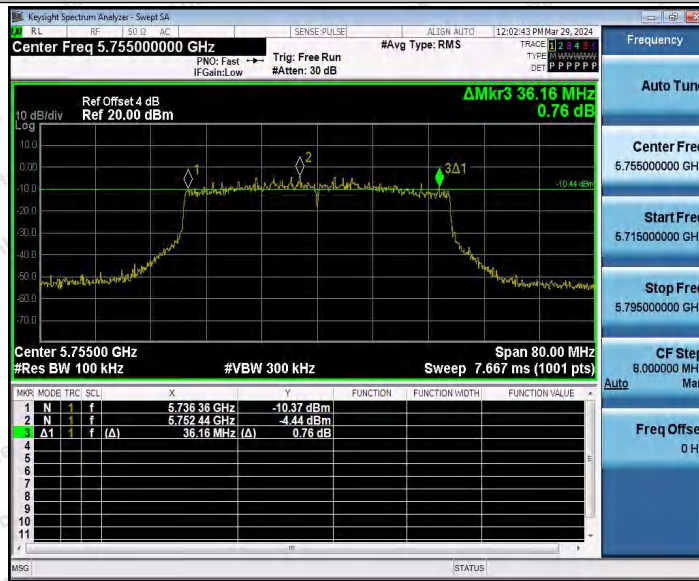

11AX40MIMO_Ant2_5755