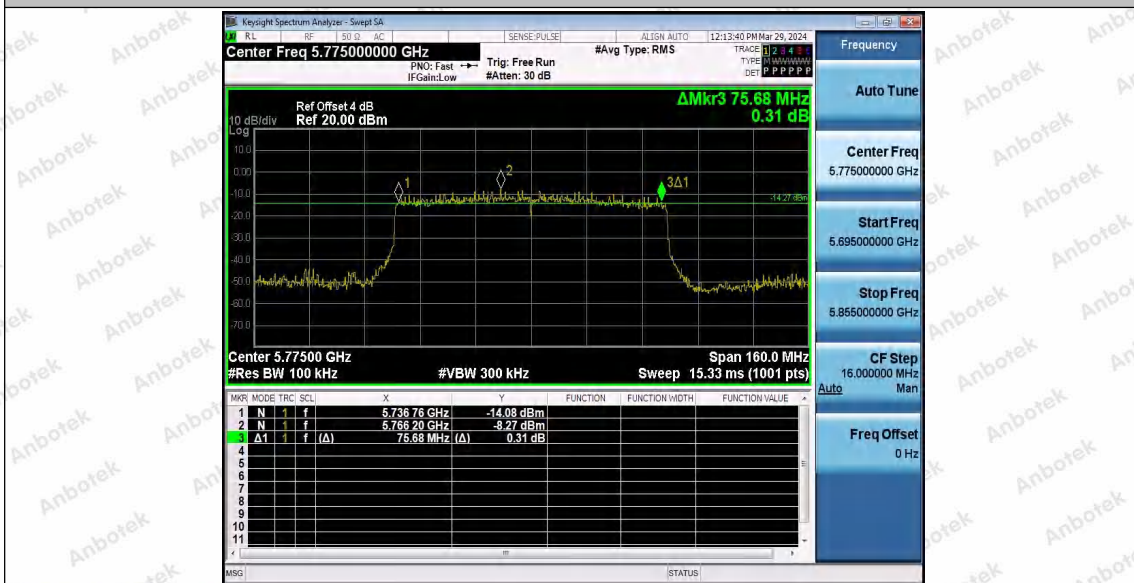

Shenzhen Anbotek Compliance Laboratory Limited

Address: 1/F., Building D, Sogood Science and Technology Park, Sanwei Community, Hangcheng Street, Bao'an District, Shenzhen, Guangdong, China.
Tel: (86) 0755-26066440 Fax: (86) 0755-26014772 Email: service@anbotek.com

Hotline
400-003-0500
www.anbotek.com.cn