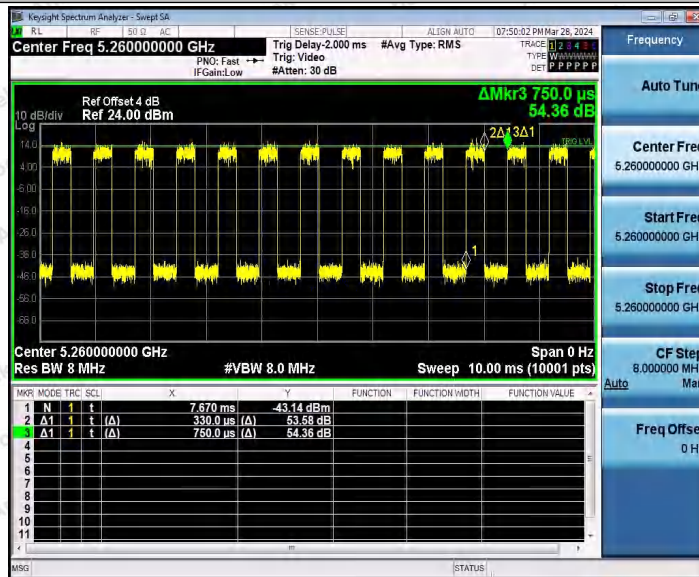

11N20MIMO_Ant1_5300

Shenzhen Anbotek Compliance Laboratory Limited

Address: 1/F., Building D, Sogood Science and Technology Park, Sanwei Community, Hangcheng Street, Bao'an District, Shenzhen, Guangdong, China.
Tel: (86) 0755-26066440 Fax: (86) 0755-26014772 Email: service@anbotek.com

Hotline
400-003-0500
www.anbotek.com.cn