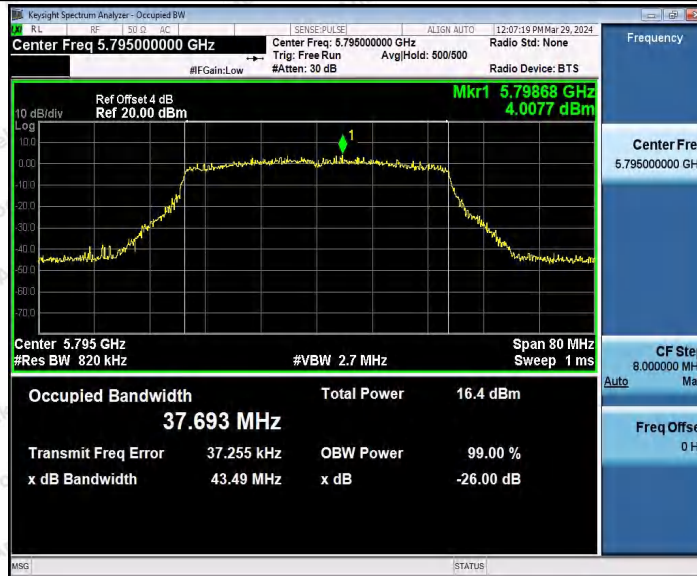

Hotline
400-003-0500
www.anbotek.com.cn

11AX40MIMO_Ant1_5795

11AX40MIMO_Ant2_5795

Shenzhen Anbotek Compliance Laboratory Limited

Address: 1/F., Building D, Sogood Science and Technology Park, Sanwei Community, Hangcheng Street, Bao'an District, Shenzhen, Guangdong, China.
Tel: (86) 0755-26066440 Fax: (86) 0755-26014772 Email: service@anbotek.com