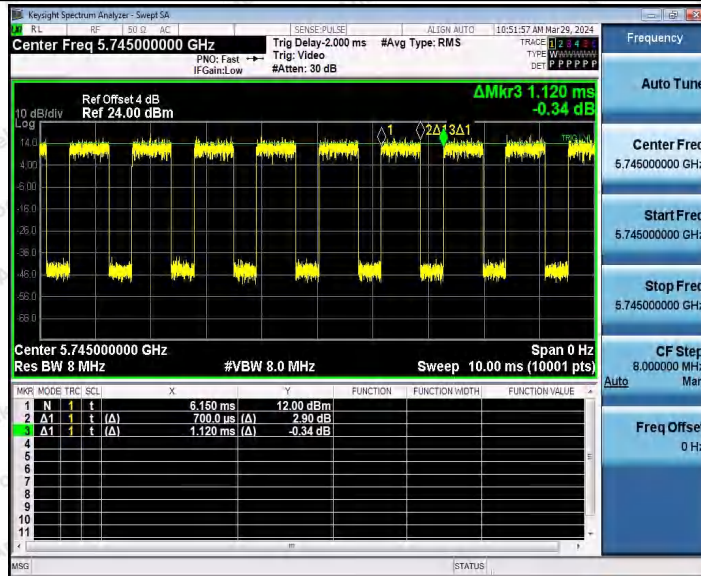

11A_Ant2_5745