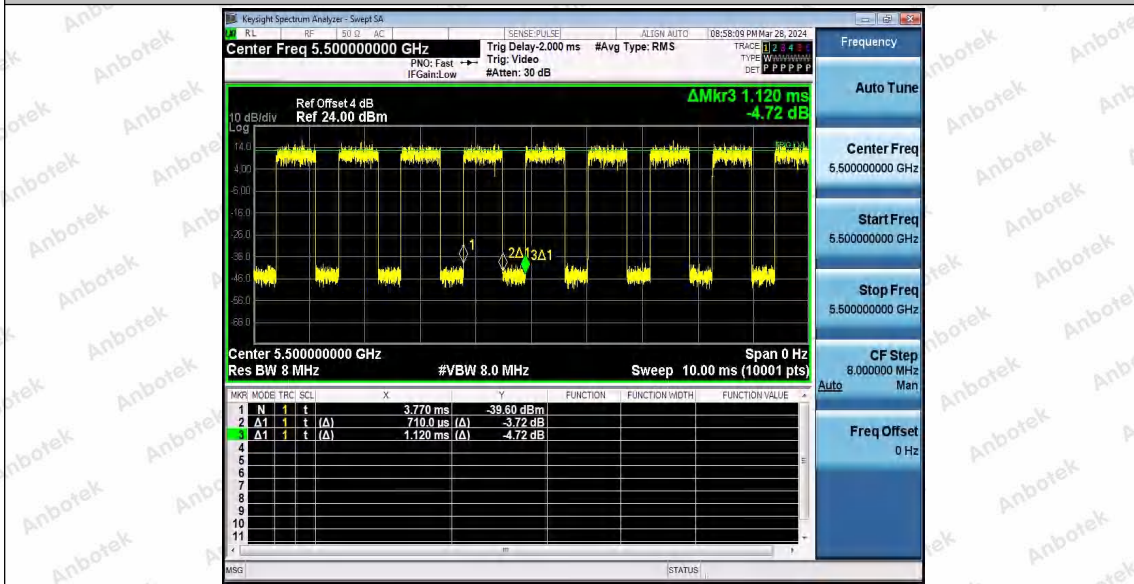

11A_Ant1_5580