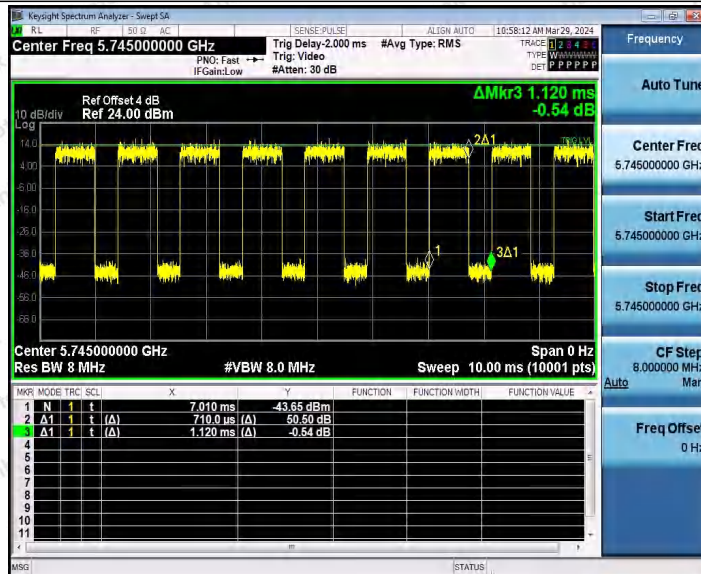

Hotline
 400-003-0500
 www.anbotek.com.cn

11A_Ant1_5745

11A_Ant2_5745

Shenzhen Anbotek Compliance Laboratory Limited

Address: 1/F., Building D, Sogood Science and Technology Park, Sanwei Community, Hangcheng Street, Bao'an District, Shenzhen, Guangdong, China.
 Tel: (86) 0755-26066440 Fax: (86) 0755-26014772 Email: service@anbotek.com