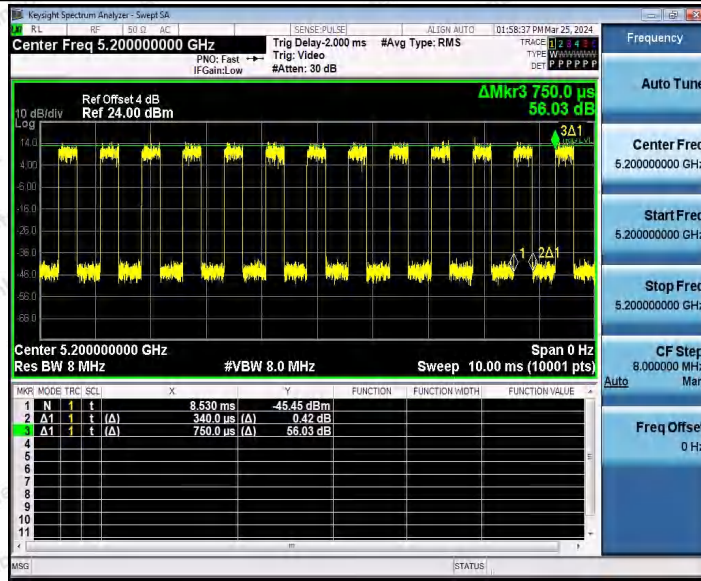

11N20MIMO_Ant1_5240