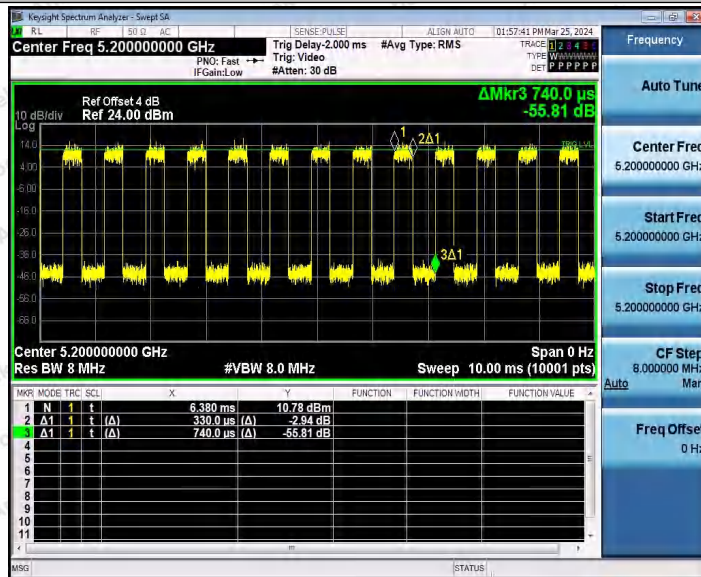

11N20MIMO_Ant2_5200

Shenzhen Anbotek Compliance Laboratory Limited

Address: 1/F., Building D, Sogood Science and Technology Park, Sanwei Community, Hangcheng Street, Bao'an District, Shenzhen, Guangdong, China.
Tel: (86) 0755-26066440 Fax: (86) 0755-26014772 Email: service@anbotek.com

Hotline
400-003-0500
www.anbotek.com.cn