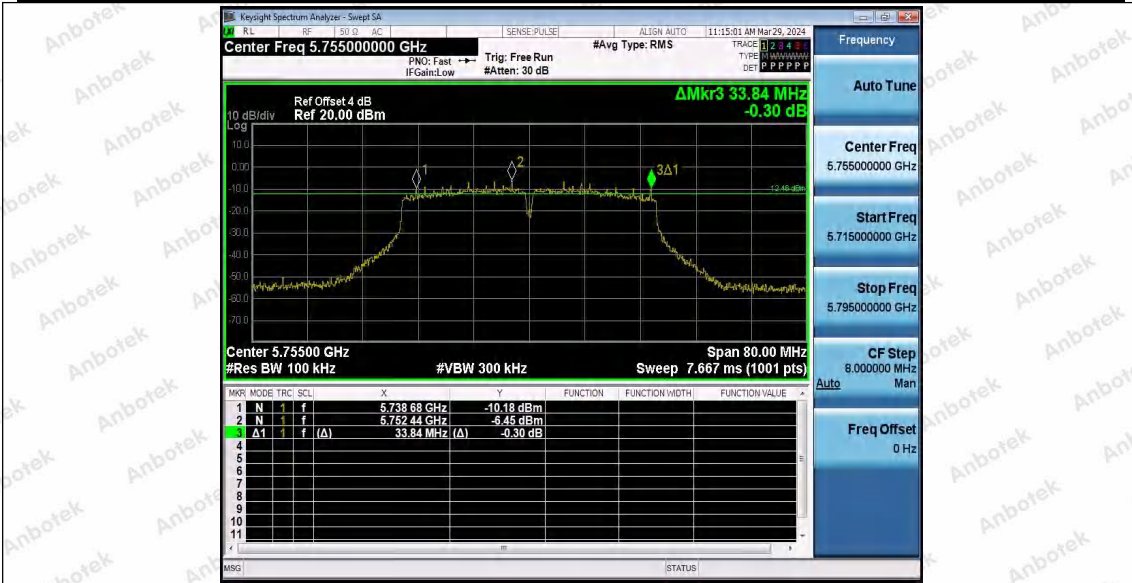

11N40MIMO_Ant2_5755