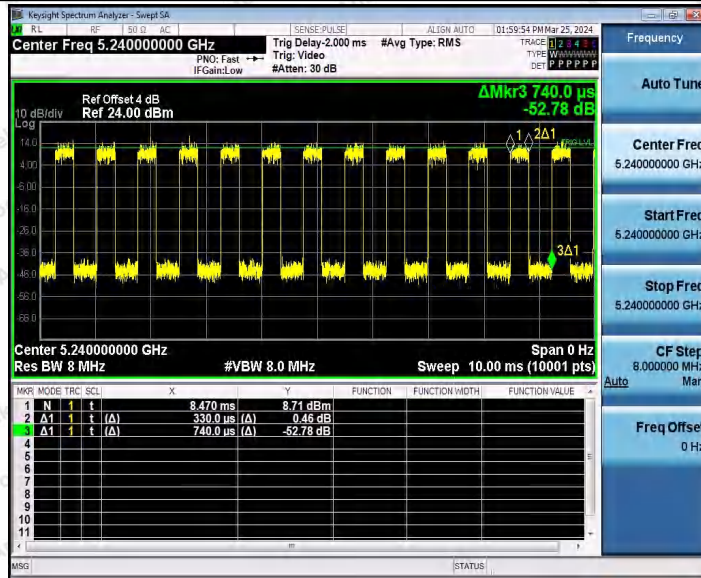

11N20MIMO_Ant2_5240