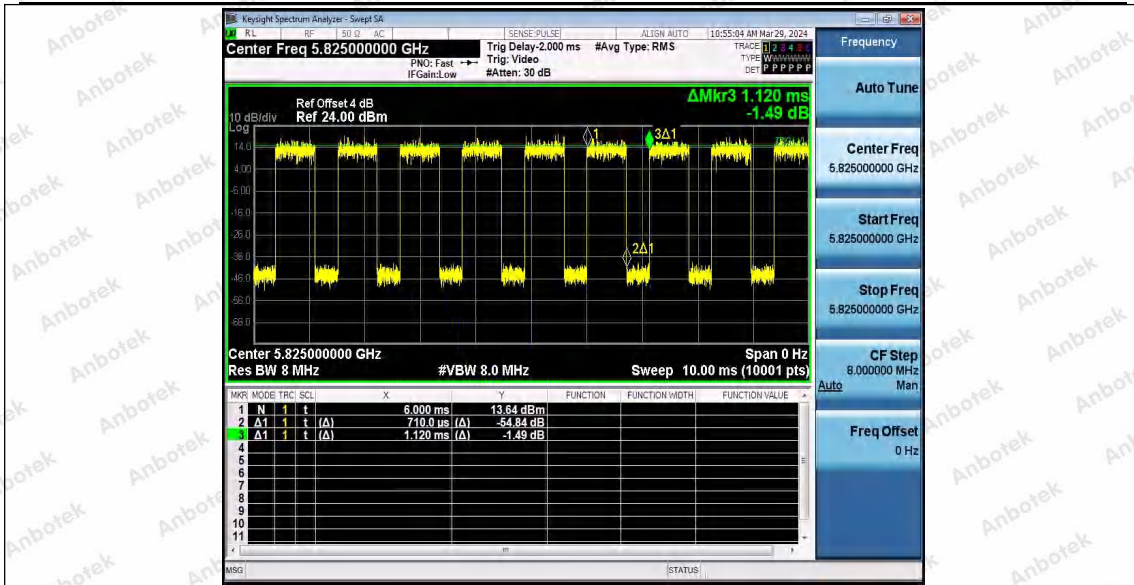

11A_Ant2_5825