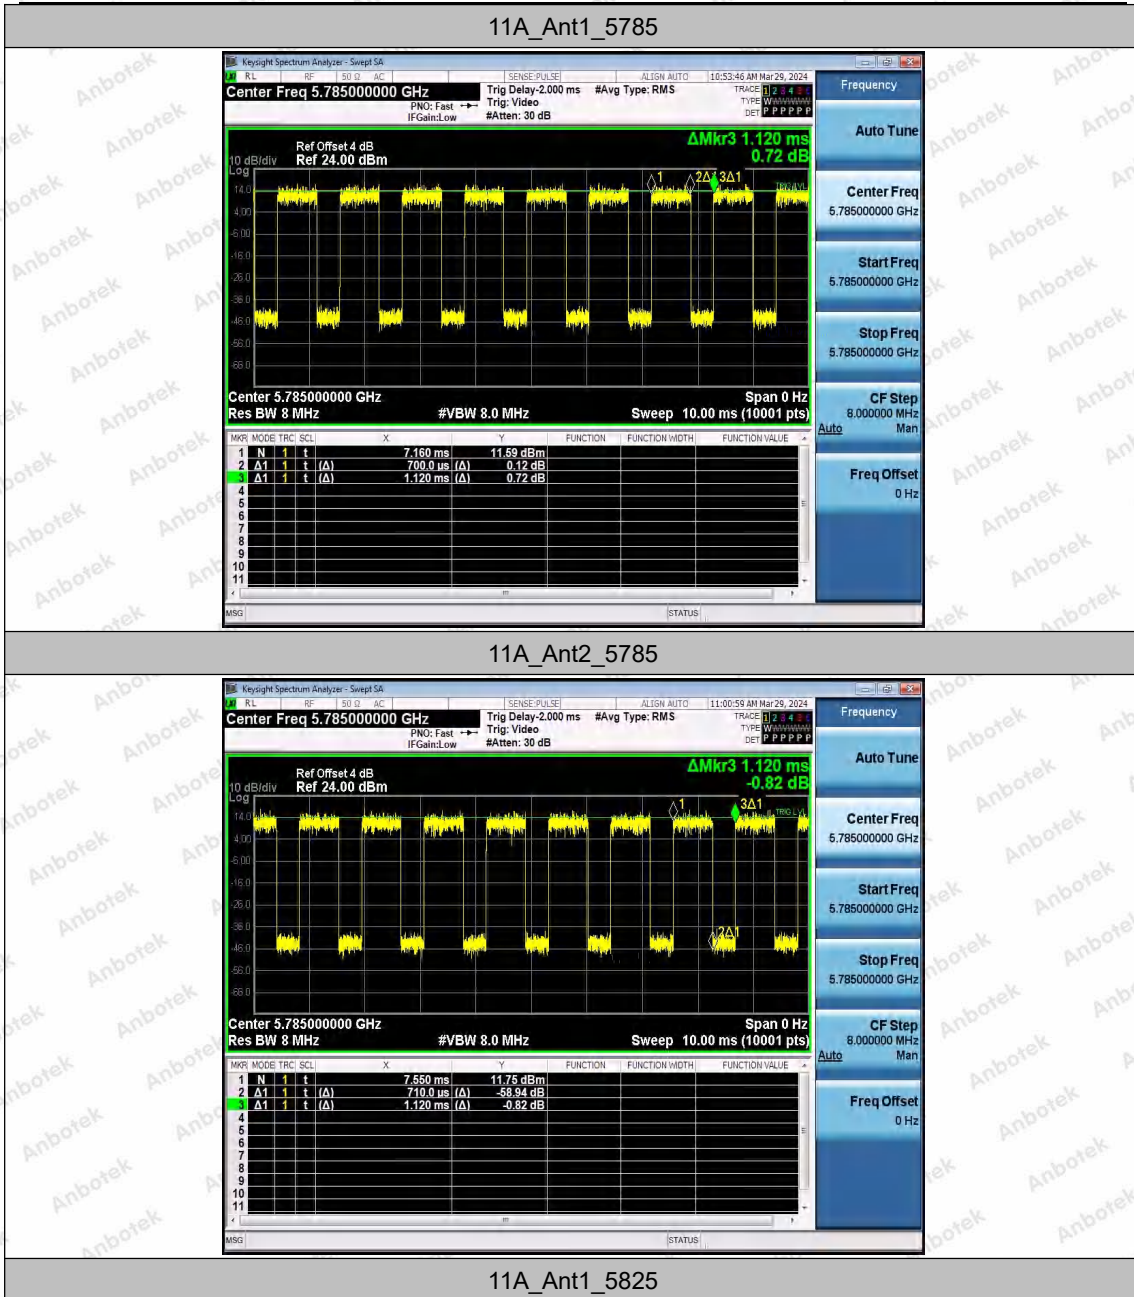

Shenzhen Anbotek Compliance Laboratory Limited

Address: 1/F., Building D, Sogood Science and Technology Park, Sanwei Community, Hangcheng Street, Bao'an District, Shenzhen, Guangdong, China.
Tel: (86) 0755-26066440 Fax: (86) 0755-26014772 Email: service@anbotek.com

Hotline
400-003-0500
www.anbotek.com.cn