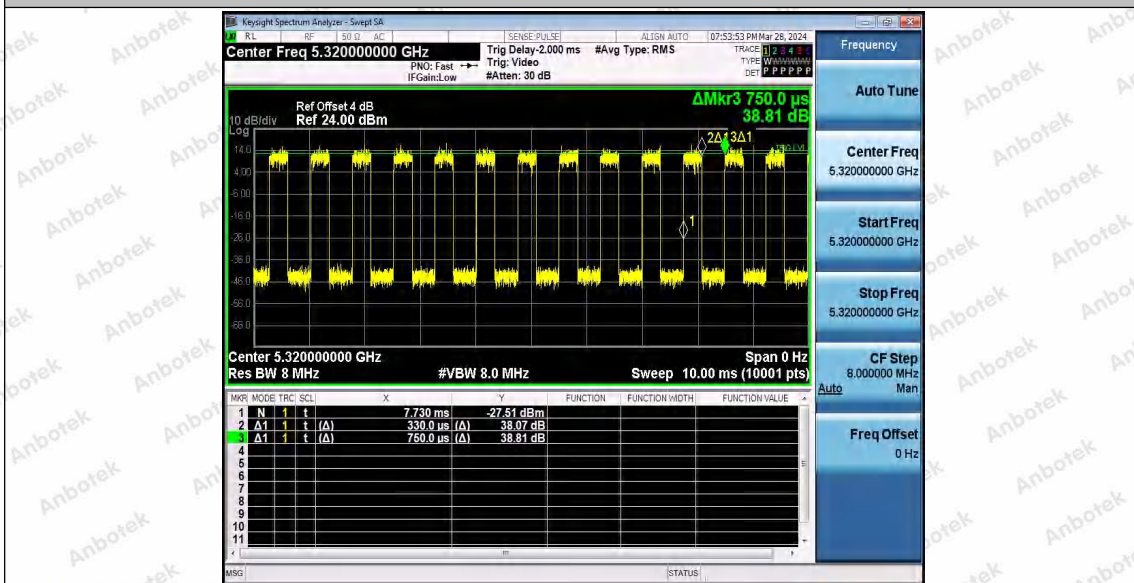

Hotline
 400-003-0500
www.anbotek.com.cn

11N20MIMO_Ant2_5300

11N20MIMO_Ant1_5320

Shenzhen Anbotek Compliance Laboratory Limited

Address: 1/F., Building D, Sogood Science and Technology Park, Sanwei Community, Hangcheng Street, Bao'an District, Shenzhen, Guangdong, China.
 Tel: (86) 0755-26066440 Fax: (86) 0755-26014772 Email: service@anbotek.com