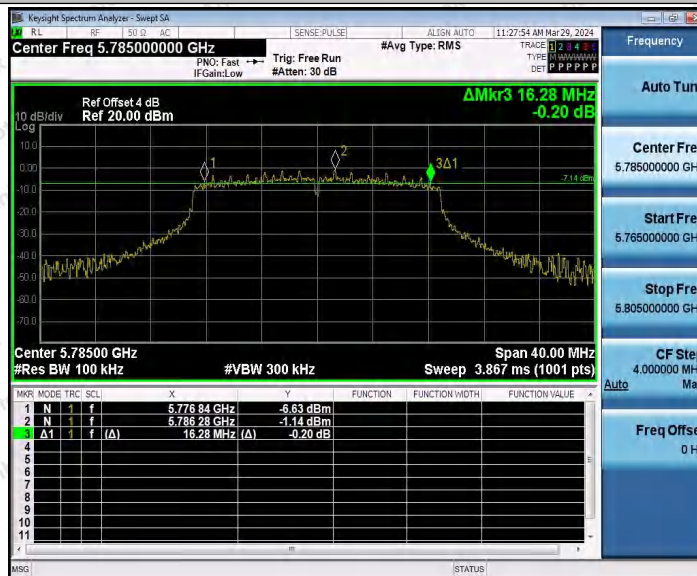

Hotline
400-003-0500
www.anbotek.com.cn

11AC20MIMO_Ant1_5785

11AC20MIMO_Ant2_5785

Shenzhen Anbotek Compliance Laboratory Limited

Address: 1/F., Building D, Sogood Science and Technology Park, Sanwei Community, Hangcheng Street, Bao'an District, Shenzhen, Guangdong, China.
 Tel: (86) 0755-26066440 Fax: (86) 0755-26014772 Email: service@anbotek.com