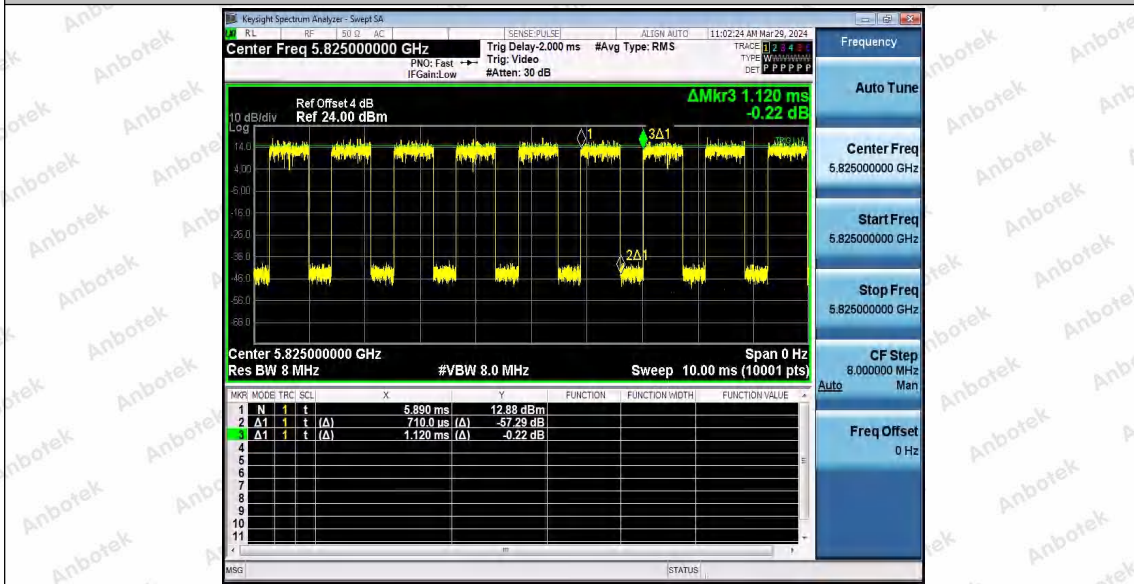

11N20MIMO_Ant1_5180