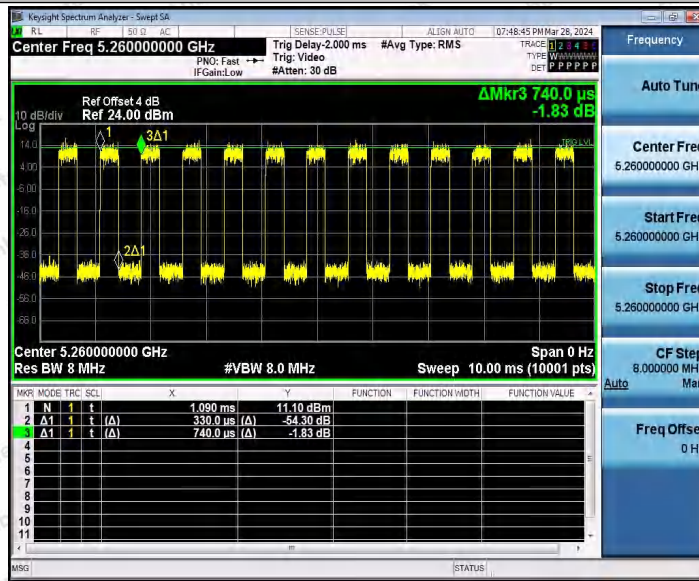

11N20MIMO_Ant2_5260