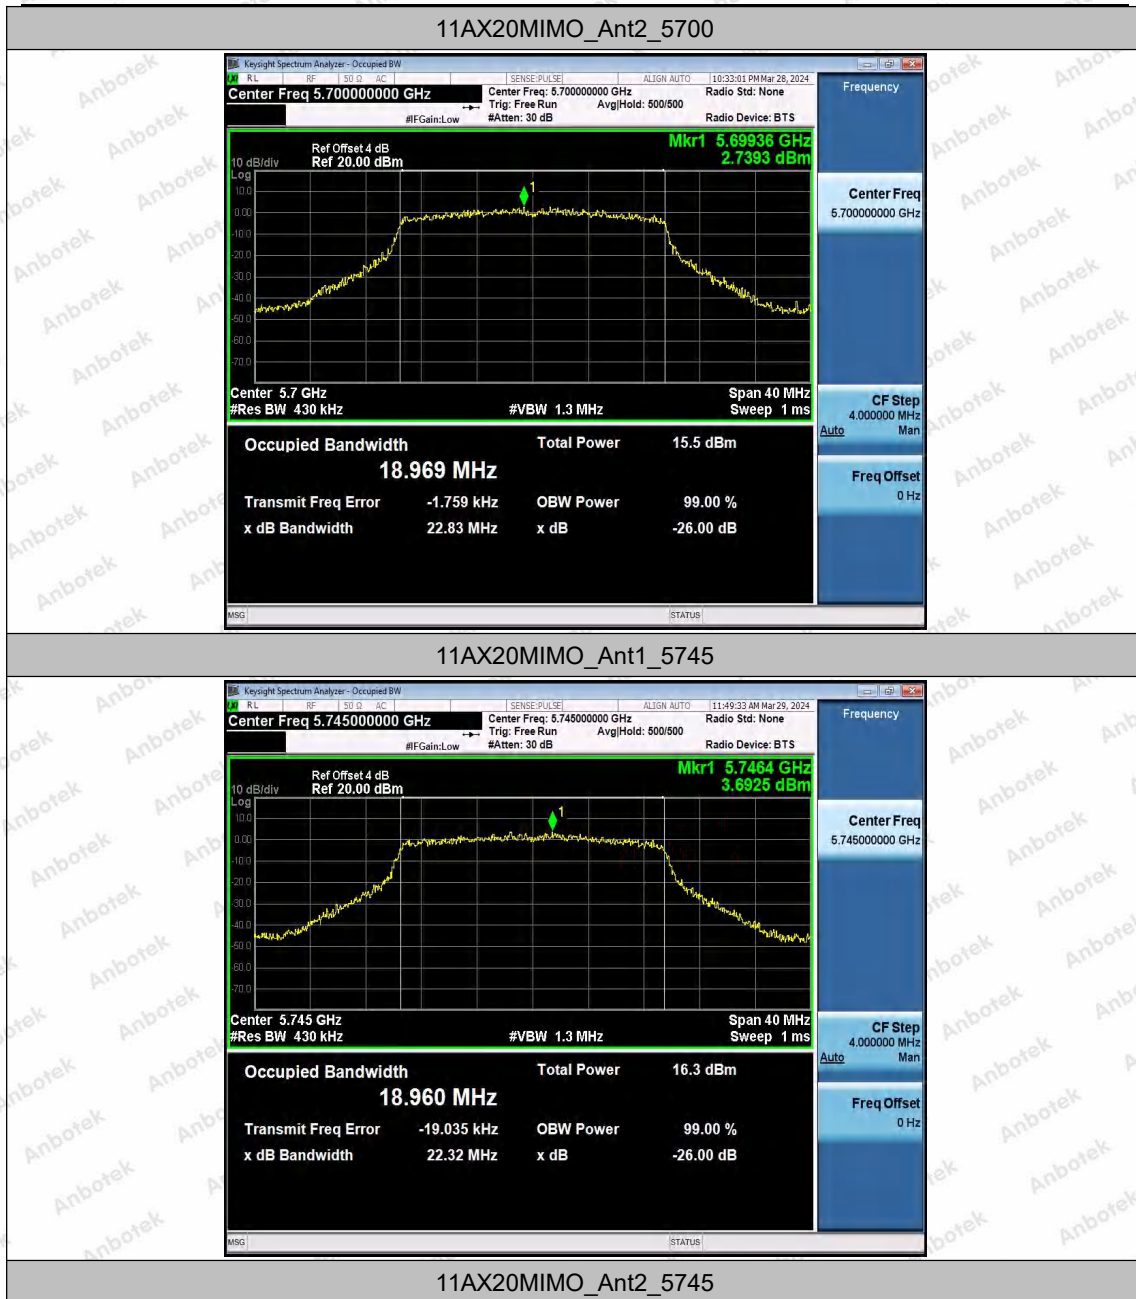

Shenzhen Anbotek Compliance Laboratory Limited

Address: 1/F., Building D, Sogood Science and Technology Park, Sanwei Community, Hangcheng Street, Bao'an District, Shenzhen, Guangdong, China.
Tel: (86) 0755-26066440 Fax: (86) 0755-26014772 Email: service@anbotek.com

Hotline 400-003-0500
www.anbotek.com.cn