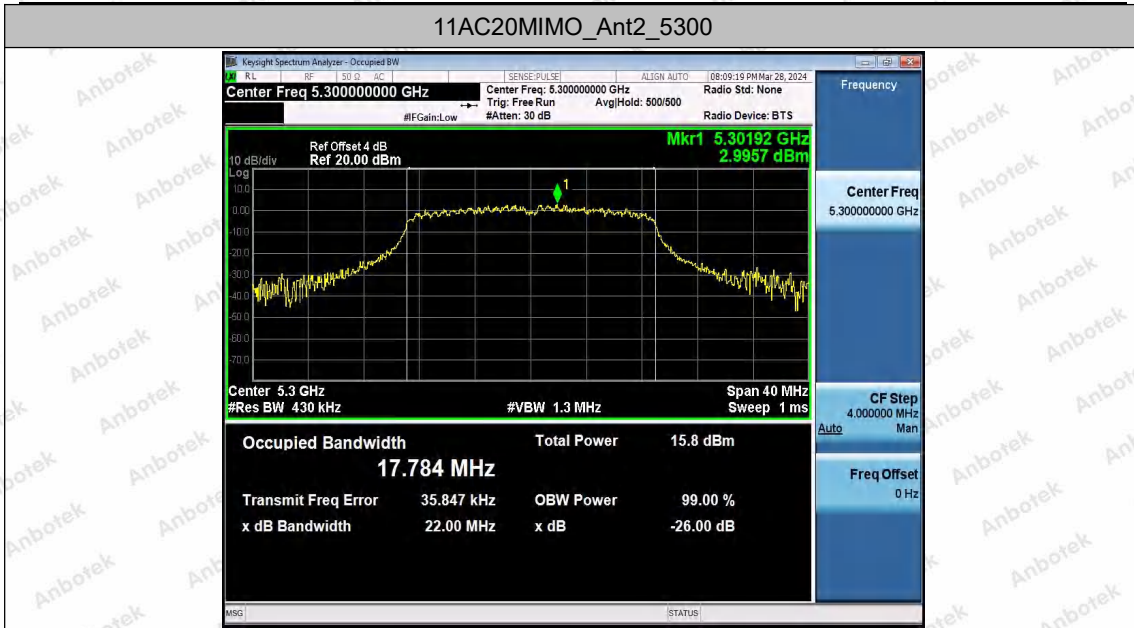

11AC20MIMO_Ant2_5320

Shenzhen Anbotek Compliance Laboratory Limited

Address: 1/F., Building D, Sogood Science and Technology Park, Sanwei Community, Hangcheng Street, Bao'an District, Shenzhen, Guangdong, China.
Tel: (86) 0755-26066440 Fax: (86) 0755-26014772 Email: service@anbotek.com

Hotline
400-003-0500
www.anbotek.com.cn