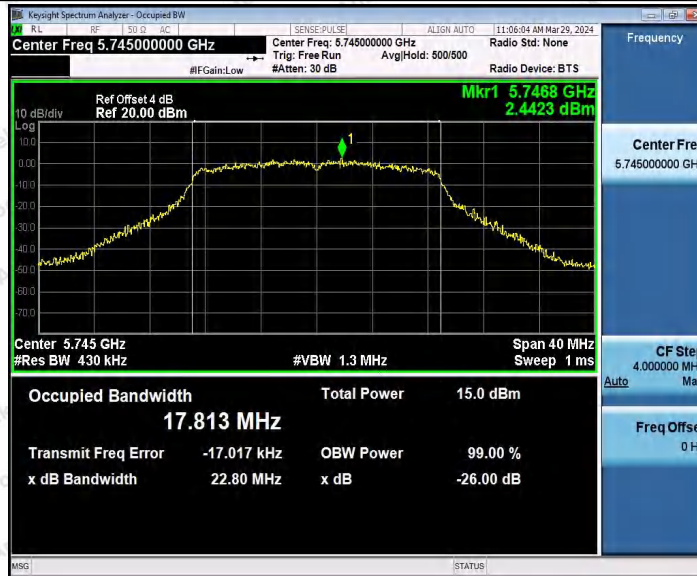

11N20MIMO_Ant1_5785