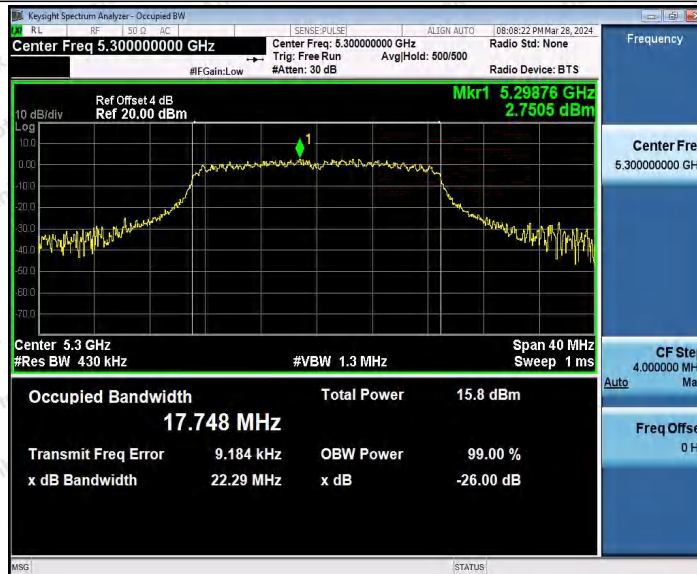

Hotline
 400-003-0500
 www.anbotek.com.cn

11AC20MIMO_Ant2_5260

11AC20MIMO_Ant1_5300

Shenzhen Anbotek Compliance Laboratory Limited

Address: 1/F., Building D, Sogood Science and Technology Park, Sanwei Community, Hangcheng Street, Bao'an District, Shenzhen, Guangdong, China.
Tel: (86) 0755-26066440 Fax: (86) 0755-26014772 Email: service@anbotek.com