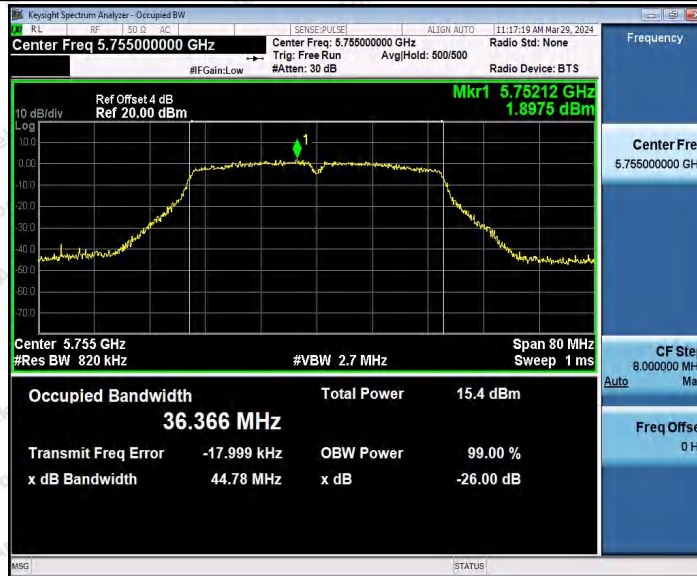

11N40MIMO_Ant1_5795