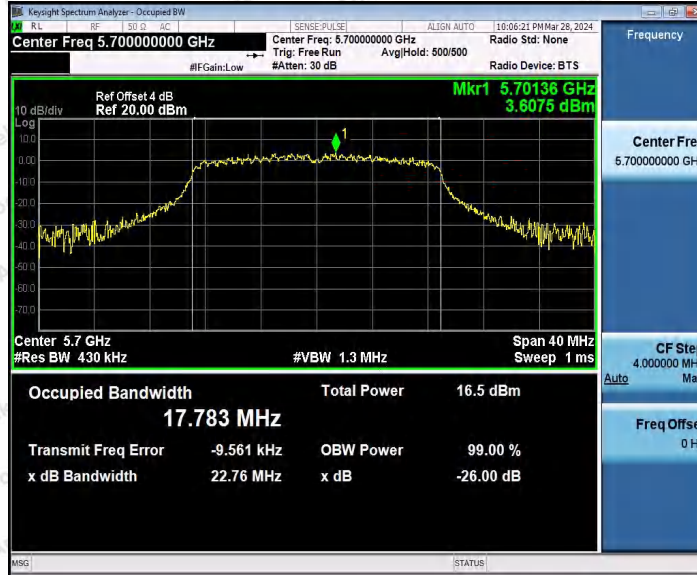

11AC20MIMO_Ant1_5745