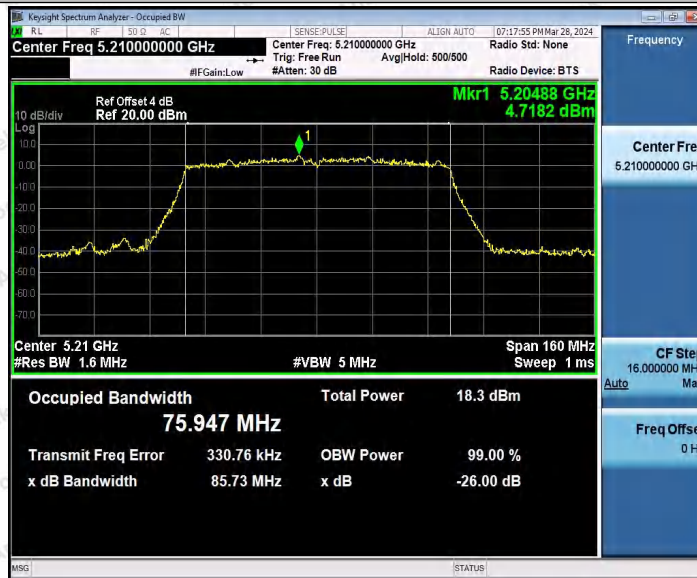

11AC80MIMO_Ant2_5210