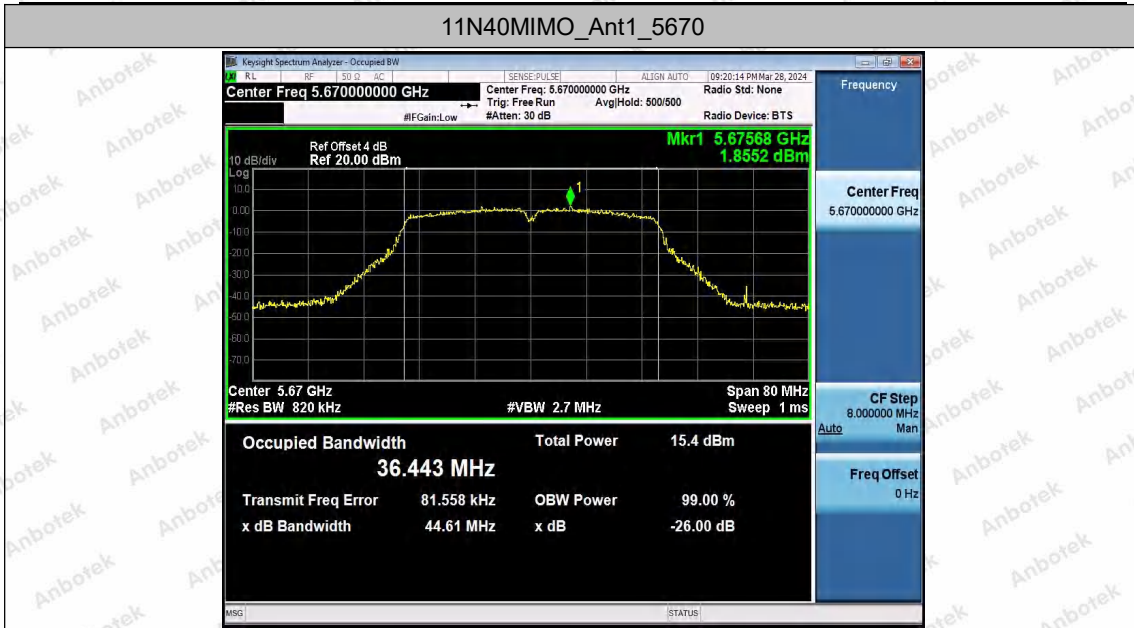

11N40MIMO_Ant1_5755

Shenzhen Anbotek Compliance Laboratory Limited

Address: 1/F., Building D, Sogood Science and Technology Park, Sanwei Community, Hangcheng Street, Bao'an District, Shenzhen, Guangdong, China.
Tel: (86) 0755-26066440 Fax: (86) 0755-26014772 Email: service@anbotek.com

Hotline
400-003-0500
www.anbotek.com.cn