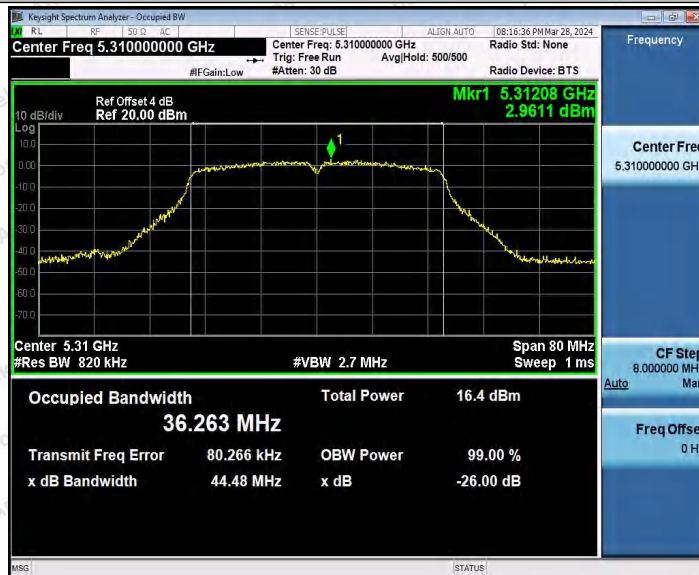

11AC40MIMO_Ant1_5310

11AC40MIMO_Ant2_5310

Shenzhen Anbotek Compliance Laboratory Limited

Address: 1/F., Building D, Sogood Science and Technology Park, Sanwei Community, Hangcheng Street, Bao'an District, Shenzhen, Guangdong, China.
Tel: (86) 0755-26066440 Fax: (86) 0755-26014772 Email: service@anbotek.com

Hotline
400-003-0500
www.anbotek.com.cn