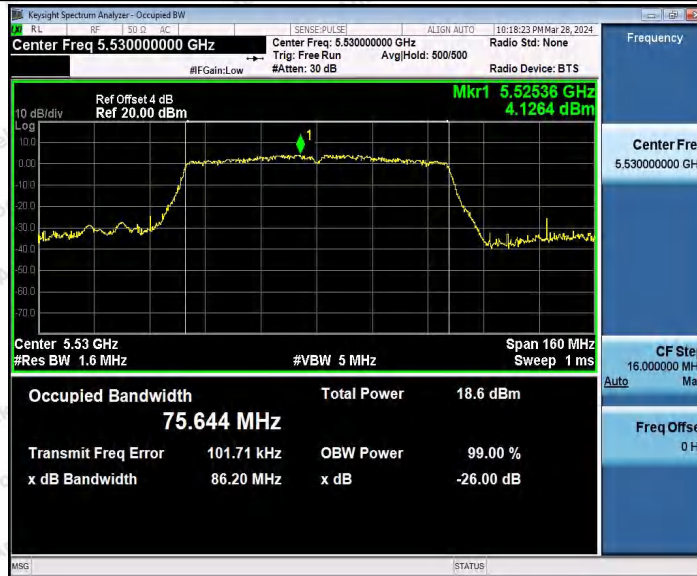

11AC80MIMO_Ant1_5610