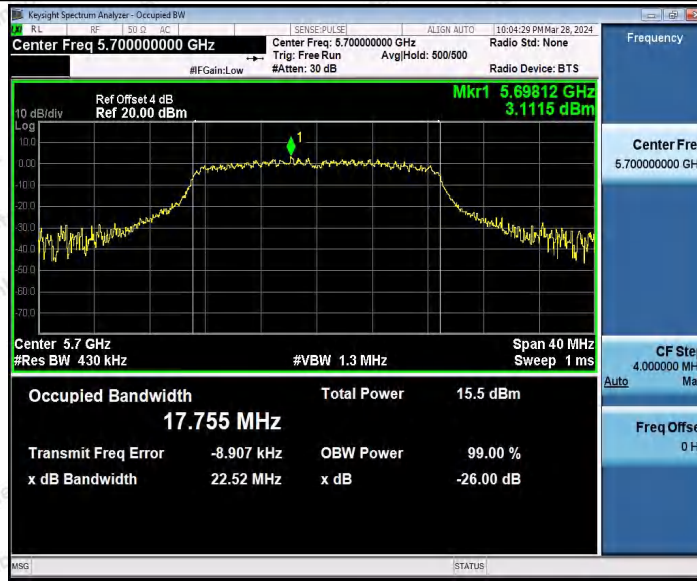

11AC20MIMO_Ant2_5700