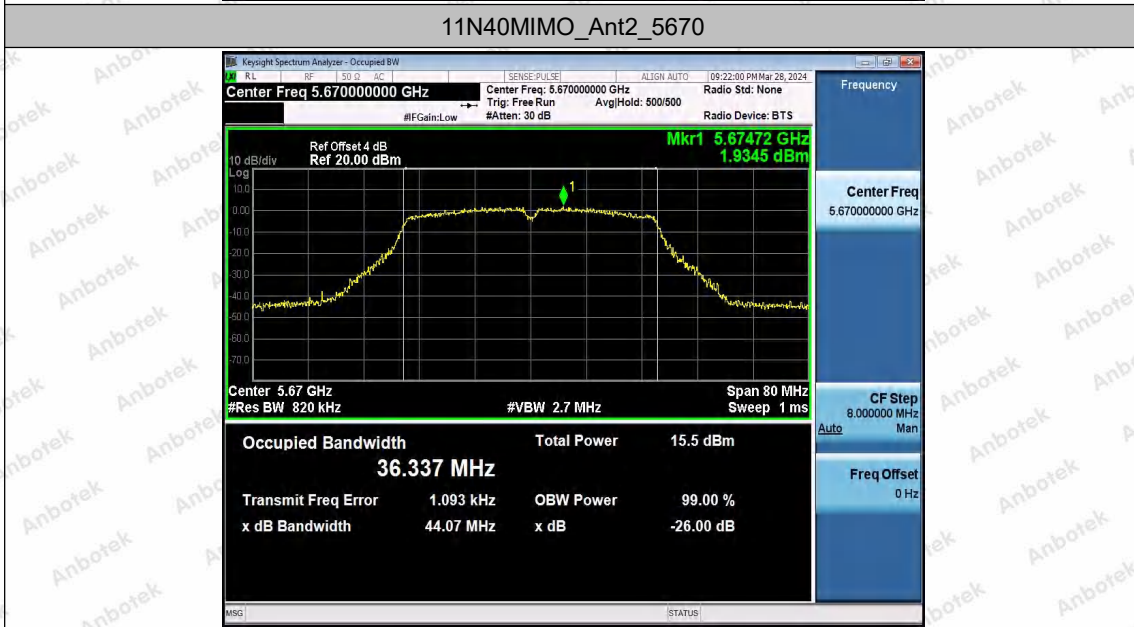

11N40MIMO_Ant1_5755

Shenzhen Anbotek Compliance Laboratory Limited

Address: 1/F., Building D, Sogood Science and Technology Park, Sanwei Community, Hangcheng Street, Bao'an District, Shenzhen, Guangdong, China.
Tel: (86) 0755-26066440 Fax: (86) 0755-26014772 Email: service@anbotek.com

Hotline
400-003-0500
www.anbotek.com.cn