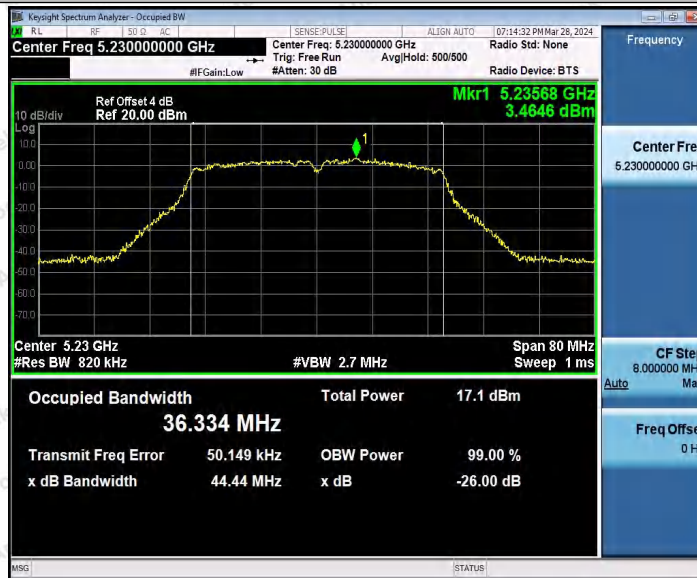

11AC40MIMO_Ant1_5270