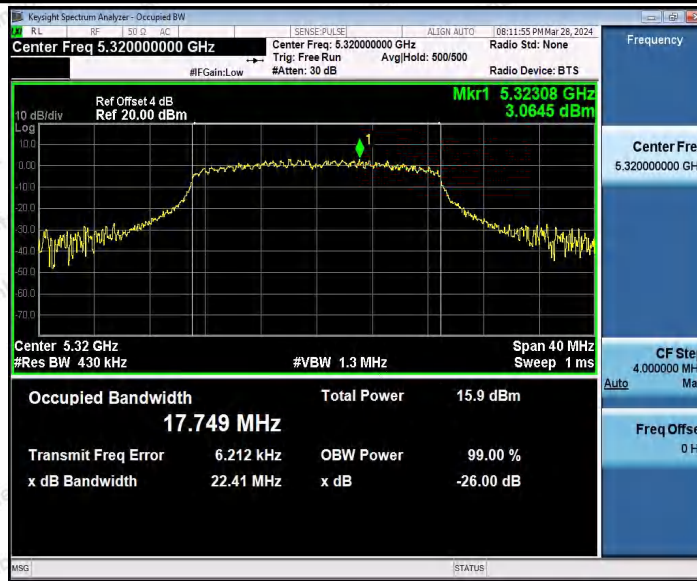

11AC20MIMO_Ant1_5500