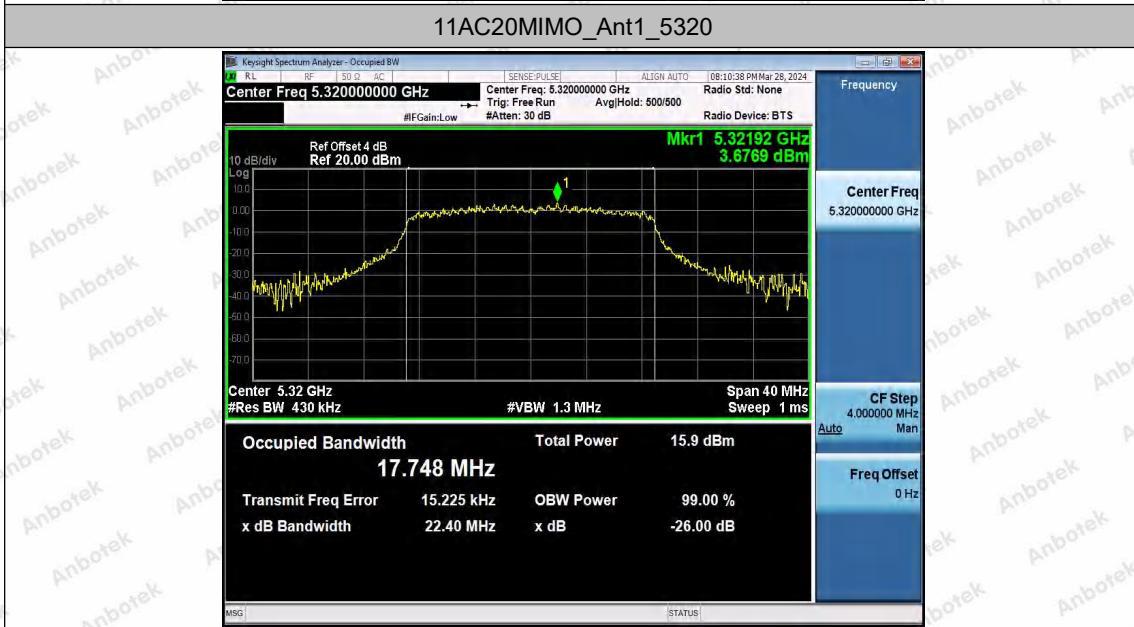

11AC20MIMO_Ant2_5320

Shenzhen Anbotek Compliance Laboratory Limited

Address: 1/F., Building D, Sogood Science and Technology Park, Sanwei Community, Hangcheng Street, Bao'an District, Shenzhen, Guangdong, China.
Tel: (86) 0755-26066440 Fax: (86) 0755-26014772 Email: service@anbotek.com

Hotline
400-003-0500
www.anbotek.com.cn