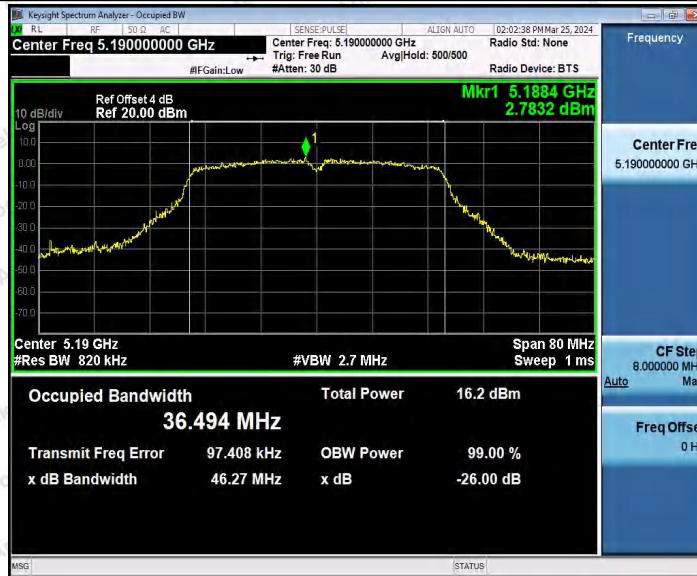

Hotline
 400-003-0500
www.anbotek.com.cn

11N40MIMO_Ant1_5190

11N40MIMO_Ant2_5190

Shenzhen Anbotek Compliance Laboratory Limited

Address: 1/F., Building D, Sogood Science and Technology Park, Sanwei Community, Hangcheng Street, Bao'an District, Shenzhen, Guangdong, China.
 Tel: (86) 0755-26066440 Fax: (86) 0755-26014772 Email: service@anbotek.com