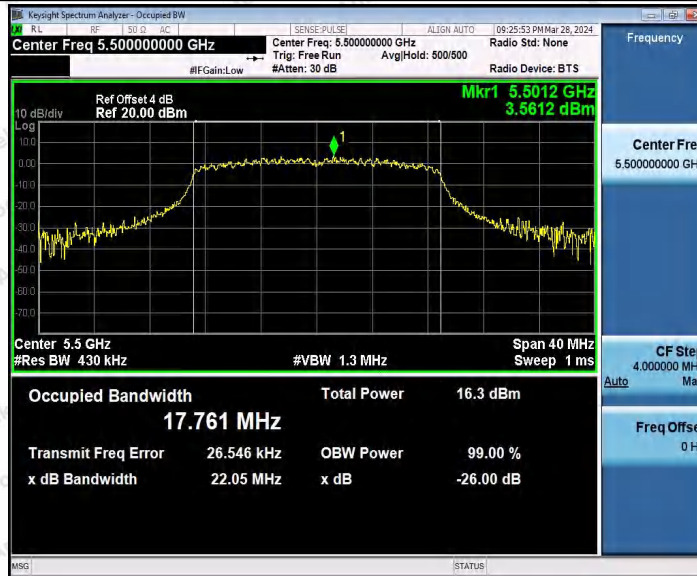

11AC20MIMO_Ant2_5500