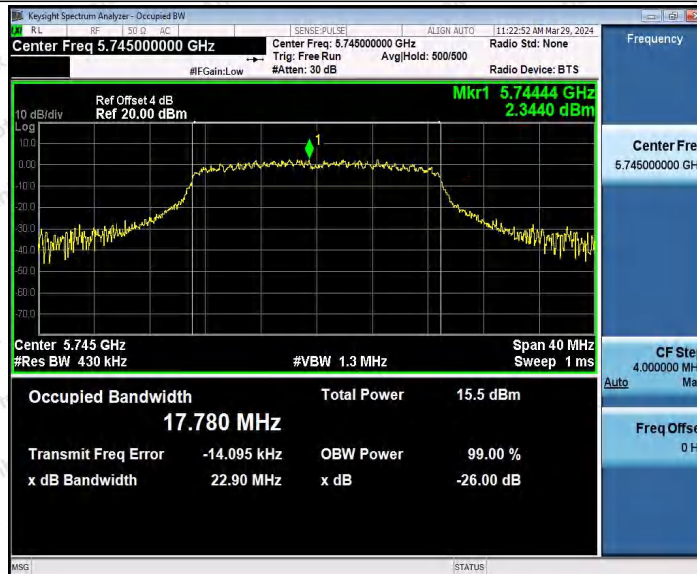

Hotline
 400-003-0500
 www.anbotek.com.cn

11AC20MIMO_Ant2_5700

11AC20MIMO_Ant1_5745

Shenzhen Anbotek Compliance Laboratory Limited

Address: 1/F., Building D, Sogood Science and Technology Park, Sanwei Community, Hangcheng Street, Bao'an District, Shenzhen, Guangdong, China.
Tel: (86) 0755-26066440 Fax: (86) 0755-26014772 Email: service@anbotek.com