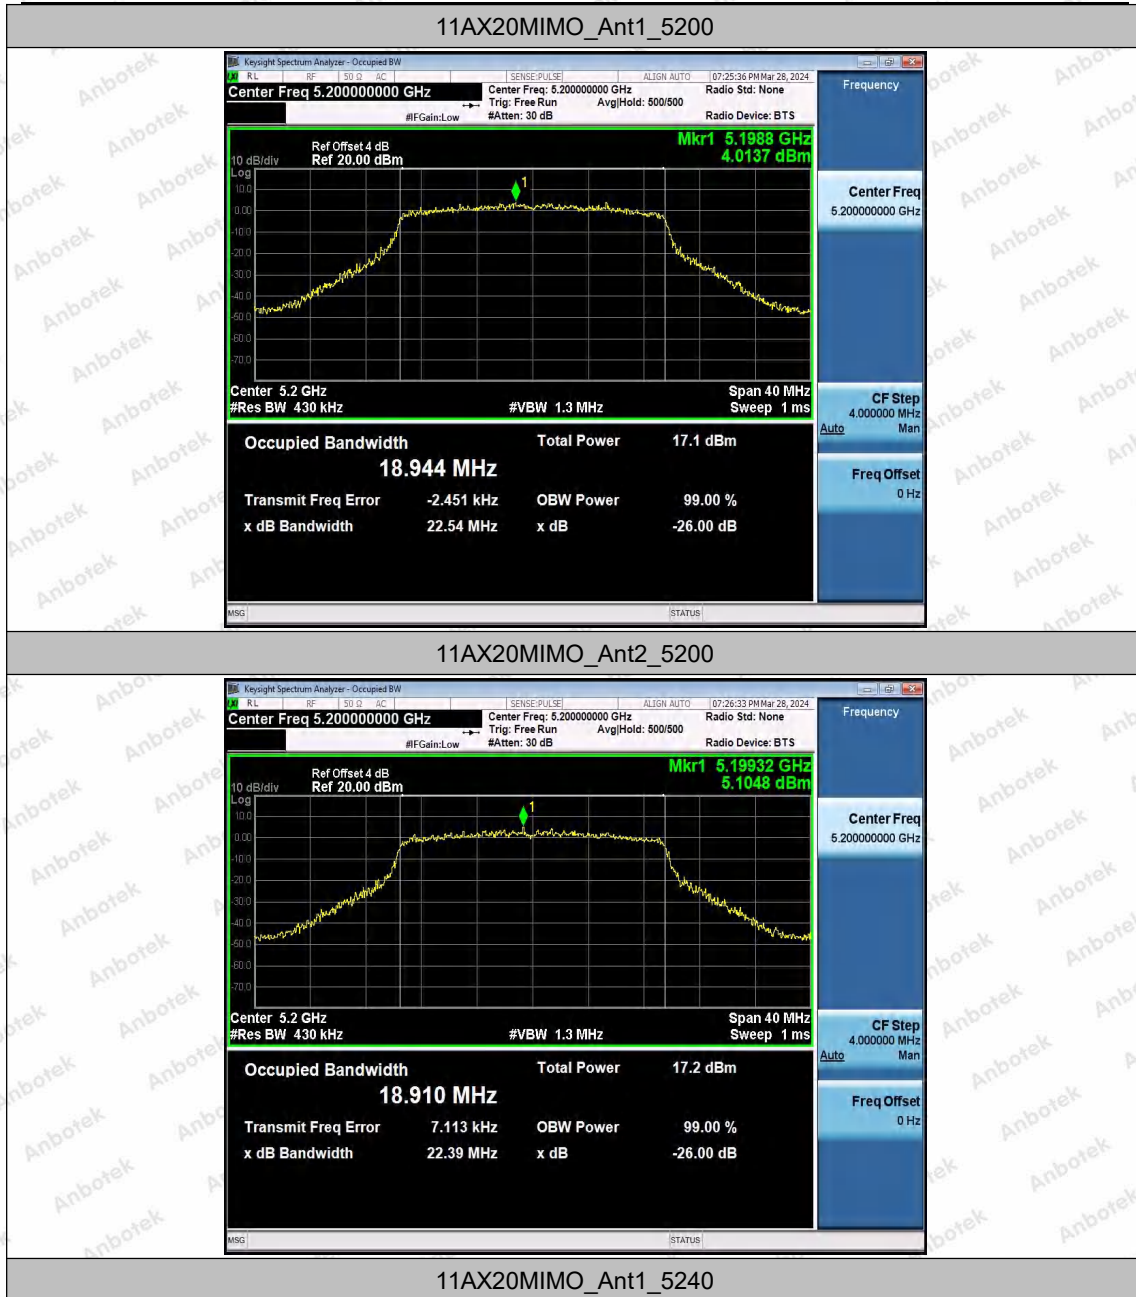

Shenzhen Anbotek Compliance Laboratory Limited

Address: 1/F., Building D, Sogood Science and Technology Park, Sanwei Community, Hangcheng Street, Bao'an District, Shenzhen, Guangdong, China.
Tel: (86) 0755-26066440 Fax: (86) 0755-26014772 Email: service@anbotek.com

Hotline 400-003-0500
www.anbotek.com.cn