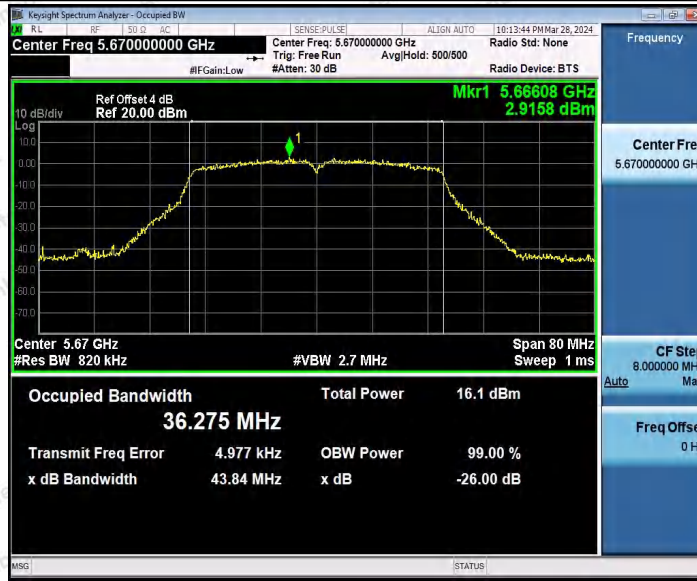

11AC40MIMO_Ant2_5670