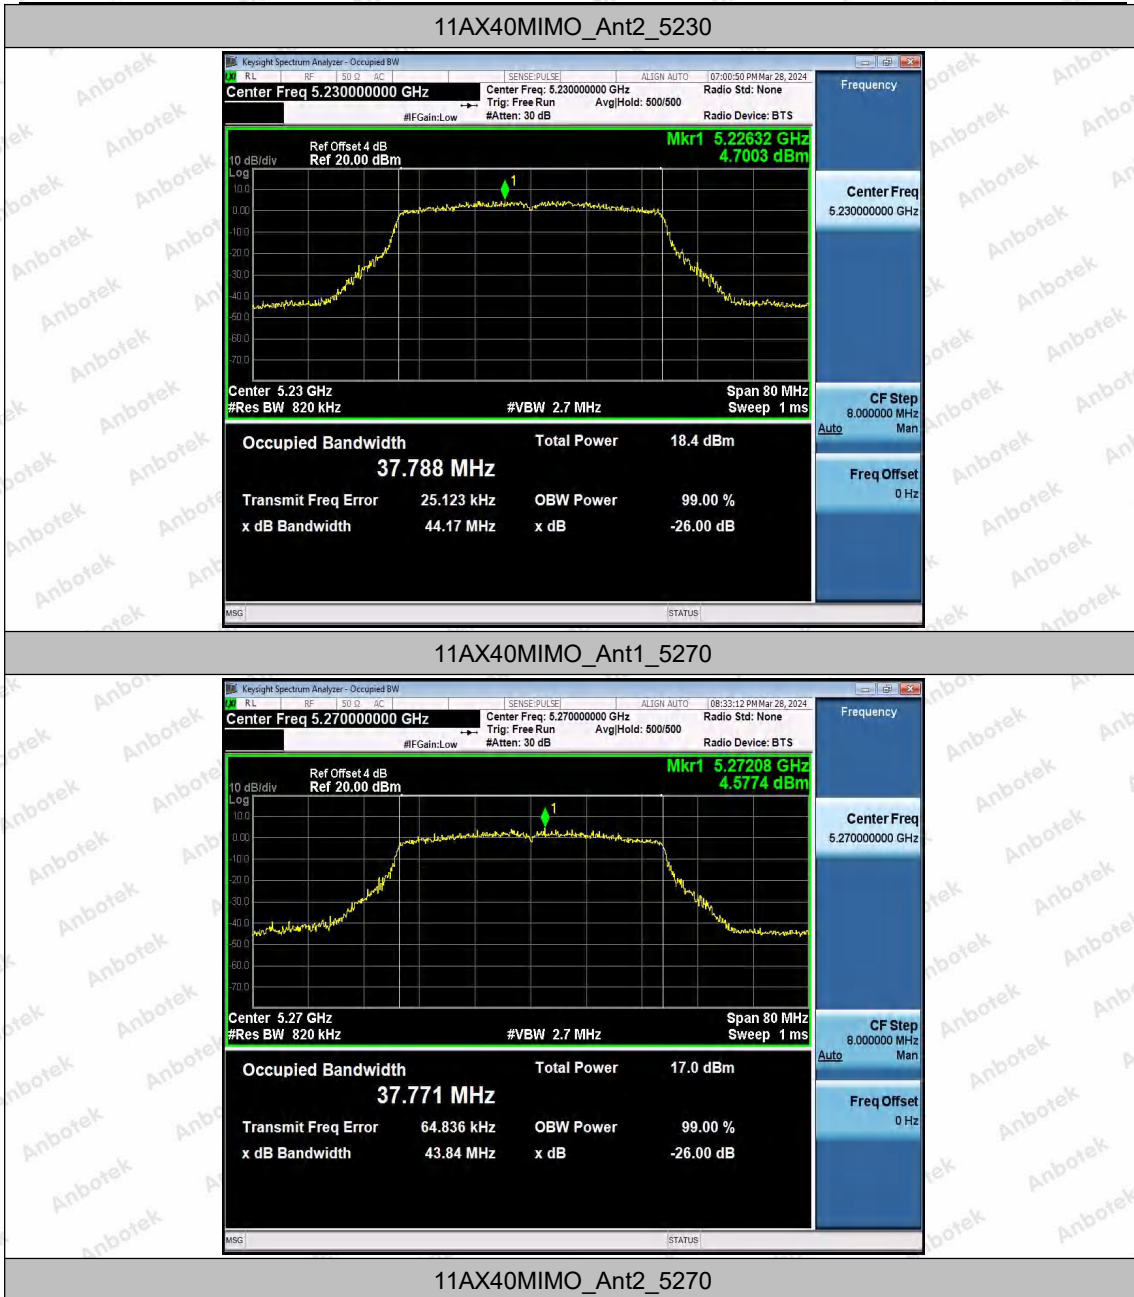

Shenzhen Anbotek Compliance Laboratory Limited

Address: 1/F., Building D, Sogood Science and Technology Park, Sanwei Community, Hangcheng Street, Bao'an District, Shenzhen, Guangdong, China.
Tel: (86) 0755-26066440 Fax: (86) 0755-26014772 Email: service@anbotek.com

Hotline
400-003-0500
www.anbotek.com.cn