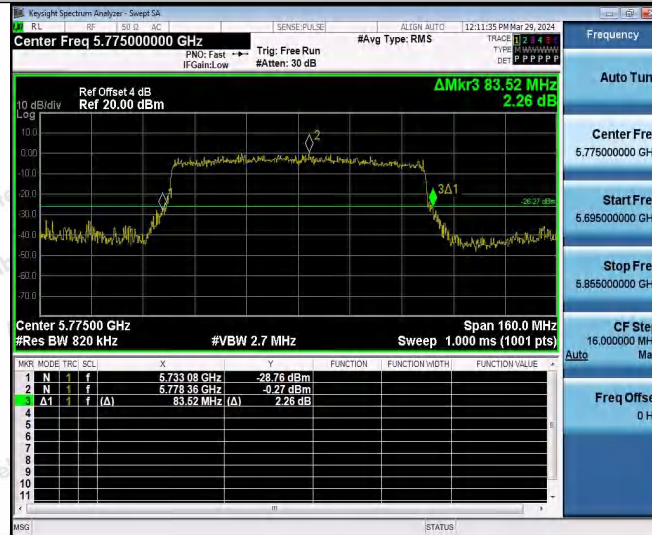

11AX80MIMO_Ant1_5775