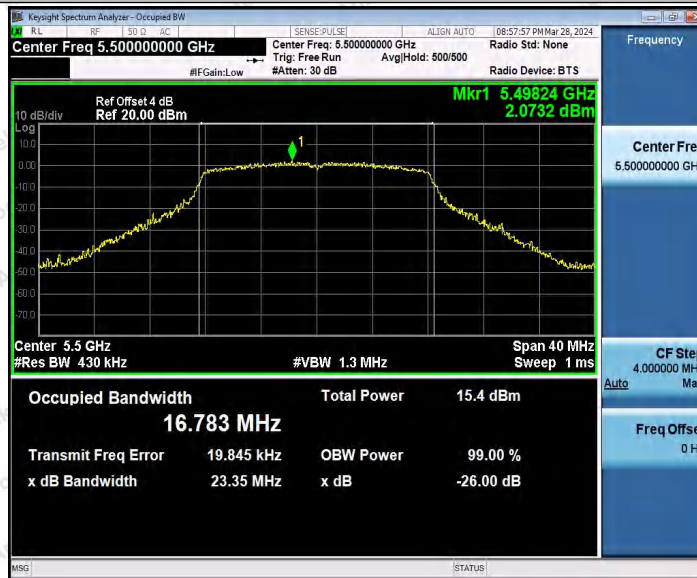

11A_Ant2_5500