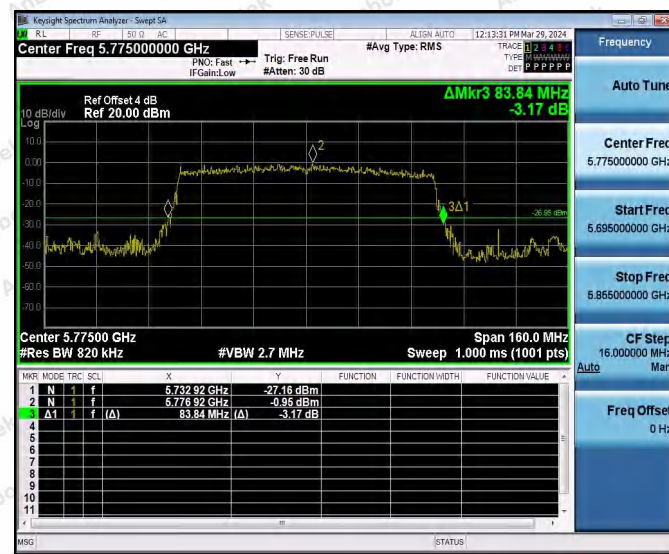

11AX80MIMO_Ant2_5775

Shenzhen Anbotek Compliance Laboratory Limited

Address: 1/F., Building D, Sogood Science and Technology Park, Sanwei Community, Hangcheng Street, Bao'an District, Shenzhen, Guangdong, China.
Tel: (86) 0755-26066440 Fax: (86) 0755-26014772 Email: service@anbotek.com

Hotline 400-003-0500
www.anbotek.com.cn