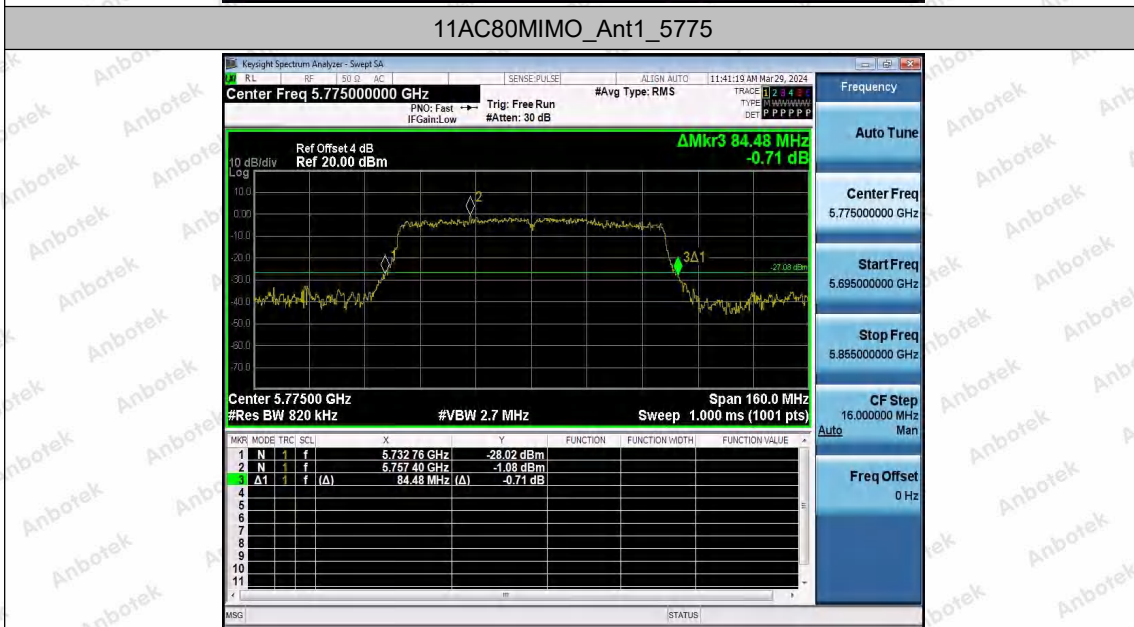

11AC80MIMO_Ant2_5775

Shenzhen Anbotek Compliance Laboratory Limited

Address: 1/F., Building D, Sogood Science and Technology Park, Sanwei Community, Hangcheng Street, Bao'an District, Shenzhen, Guangdong, China.
Tel: (86) 0755-26066440 Fax: (86) 0755-26014772 Email: service@anbotek.com

Hotline 400-003-0500
www.anbotek.com.cn