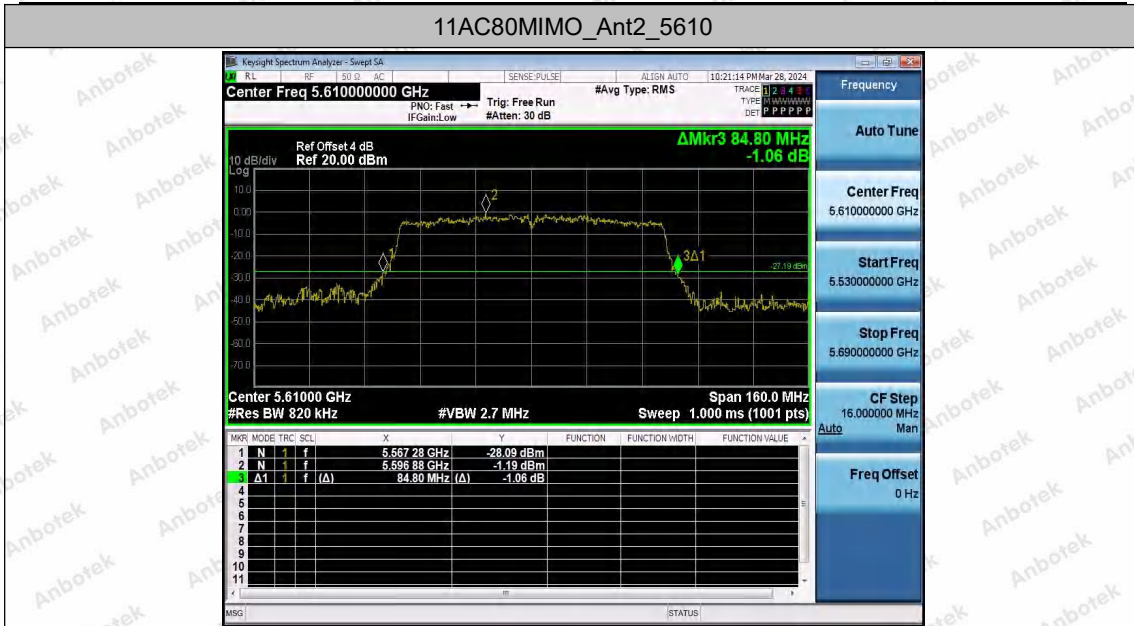

11AC80MIMO_Ant2_5775

Shenzhen Anbotek Compliance Laboratory Limited

Address: 1/F., Building D, Sogood Science and Technology Park, Sanwei Community, Hangcheng Street, Bao'an District, Shenzhen, Guangdong, China.
Tel: (86) 0755-26066440 Fax: (86) 0755-26014772 Email: service@anbotek.com

Hotline 400-003-0500
www.anbotek.com.cn