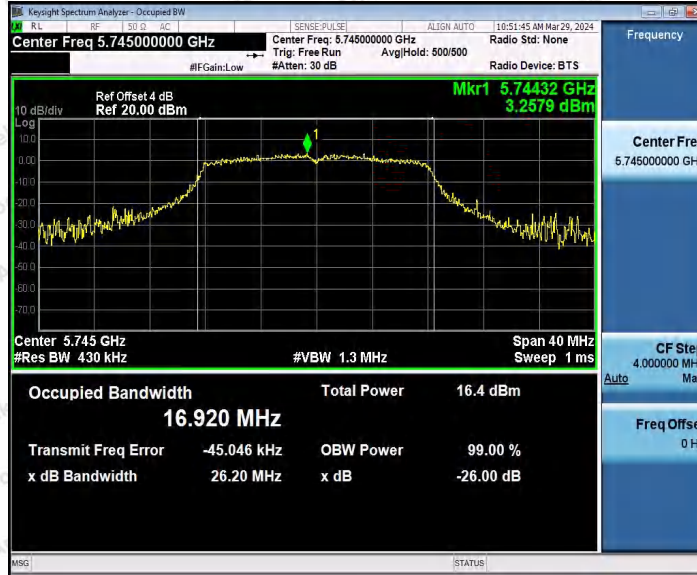

11A_Ant1_5745