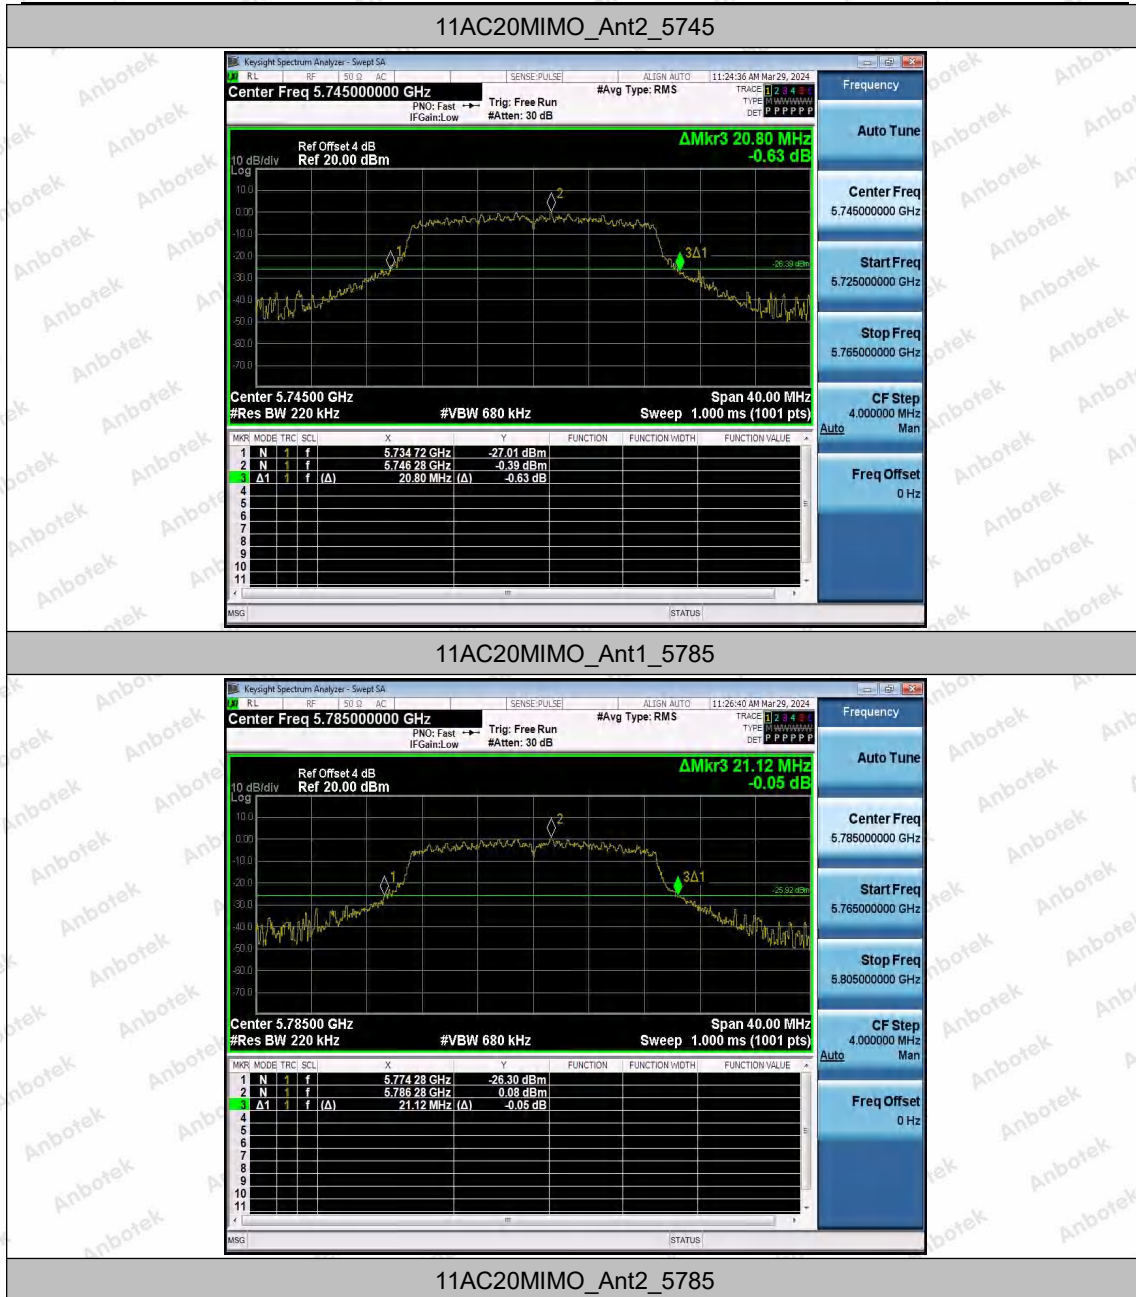

Shenzhen Anbotek Compliance Laboratory Limited

Address: 1/F., Building D, Sogood Science and Technology Park, Sanwei Community, Hangcheng Street, Bao'an District, Shenzhen, Guangdong, China.
Tel: (86) 0755-26066440 Fax: (86) 0755-26014772 Email: service@anbotek.com

Hotline
400-003-0500
www.anbotek.com.cn