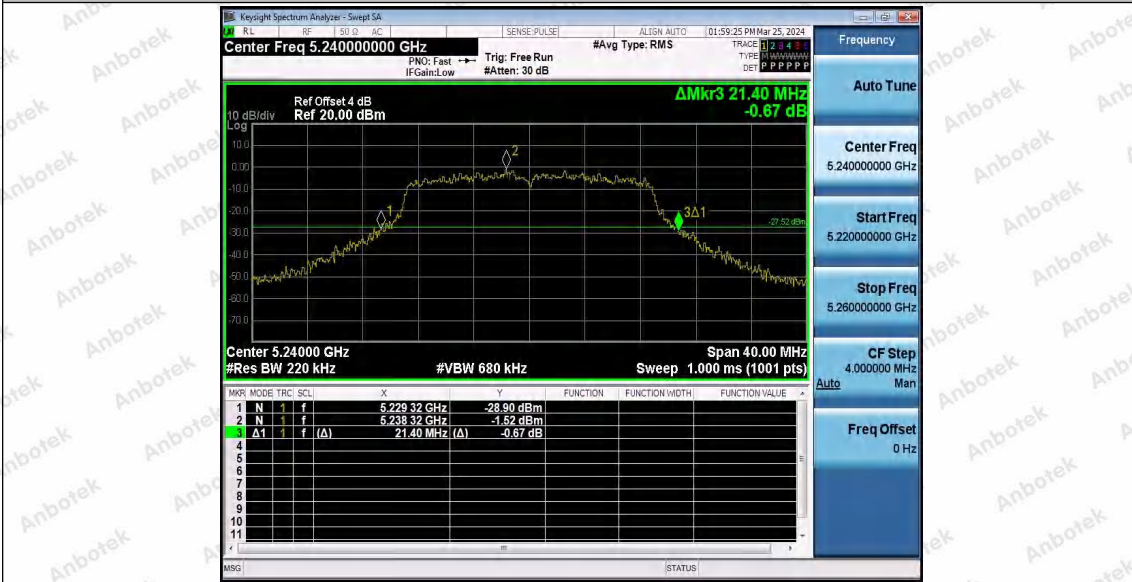

11N20MIMO_Ant1_5240