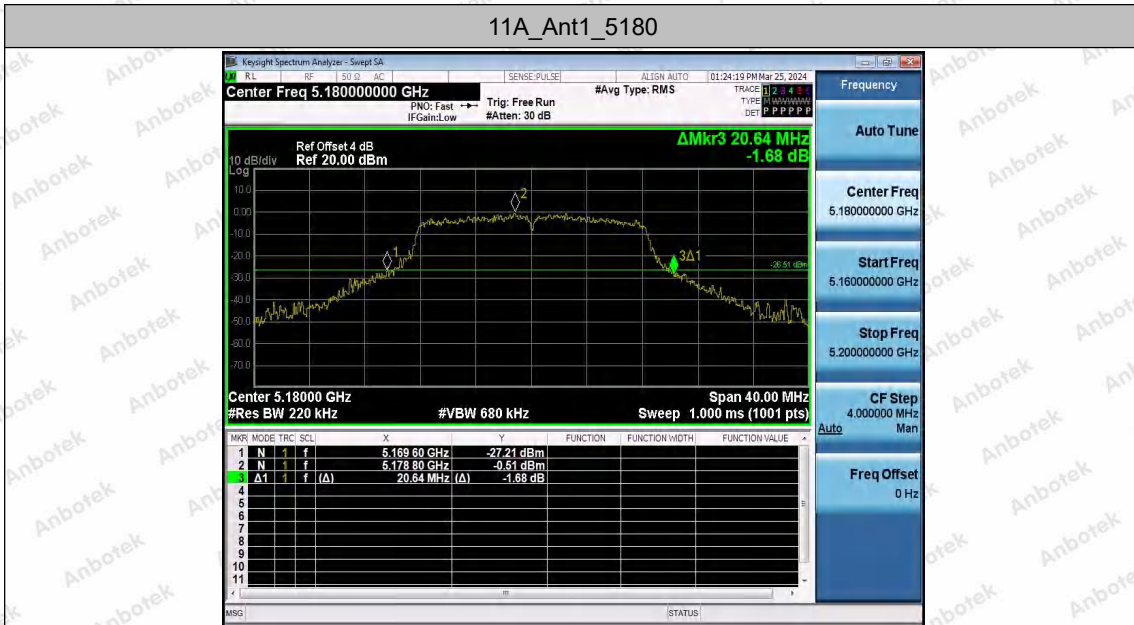

Test Graphs

11A_Ant1_5200

Shenzhen Anbotek Compliance Laboratory Limited

Address: 1/F., Building D, Sogood Science and Technology Park, Sanwei Community, Hangcheng Street, Bao'an District, Shenzhen, Guangdong, China.
Tel: (86) 0755-26066440 Fax: (86) 0755-26014772 Email: service@anbotek.com

Hotline
400-003-0500
www.anbotek.com.cn