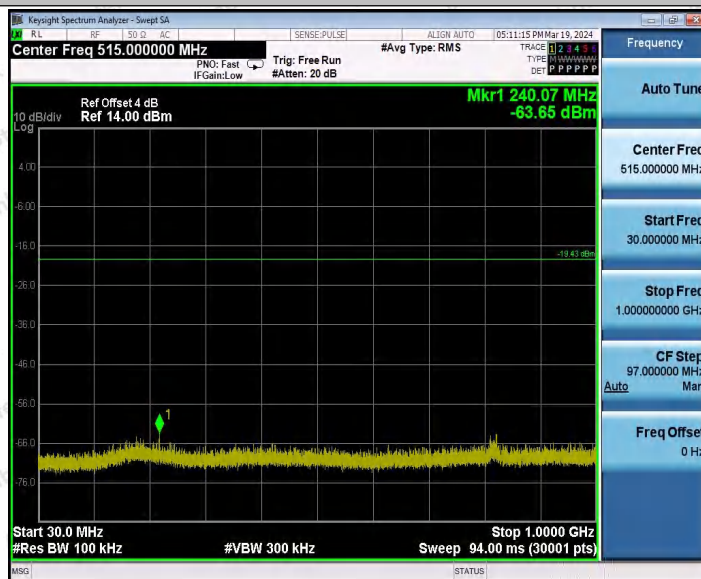

Hotline 400-003-0500
www.anbotek.com.cn

11N20MIMO_Ant1_2462_0~Reference

11N20MIMO_Ant1_2462_30~1000

Shenzhen Anbotek Compliance Laboratory Limited

Address: 1/F., Building D, Sogood Science and Technology Park, Sanwei Community, Hangcheng Street, Bao'an District, Shenzhen, Guangdong, China.
Tel: (86) 0755-26066440 Fax: (86) 0755-26014772 Email: service@anbotek.com