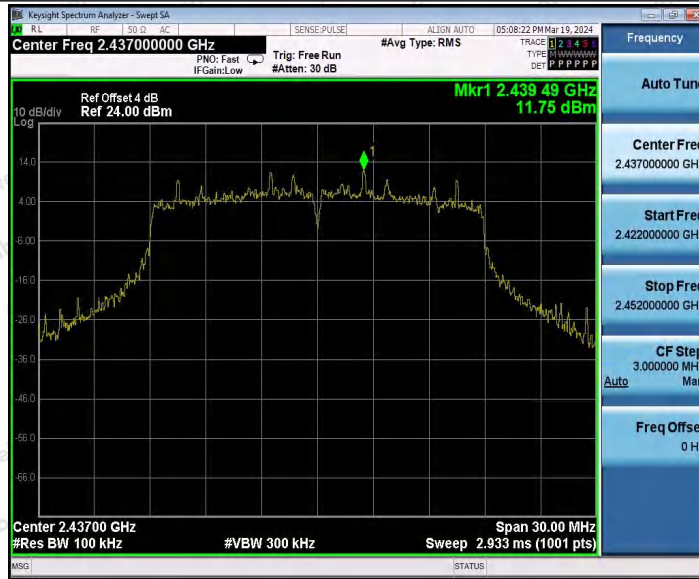

11N20MIMO_Ant2_2437_0~Reference

11N20MIMO_Ant2_2437_30~1000

11N20MIMO_Ant2_2437_1000~26500

Shenzhen Anbotek Compliance Laboratory Limited

Address: 1/F., Building D, Sogood Science and Technology Park, Sanwei Community, Hangcheng Street, Bao'an District, Shenzhen, Guangdong, China.
Tel: (86) 0755-26066440 Fax: (86) 0755-26014772 Email: service@anbotek.com