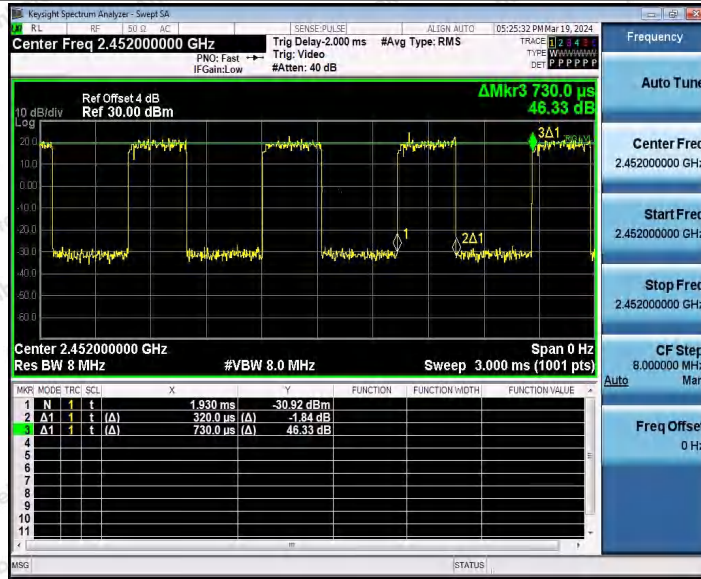

11N40MIMO_Ant2_2452