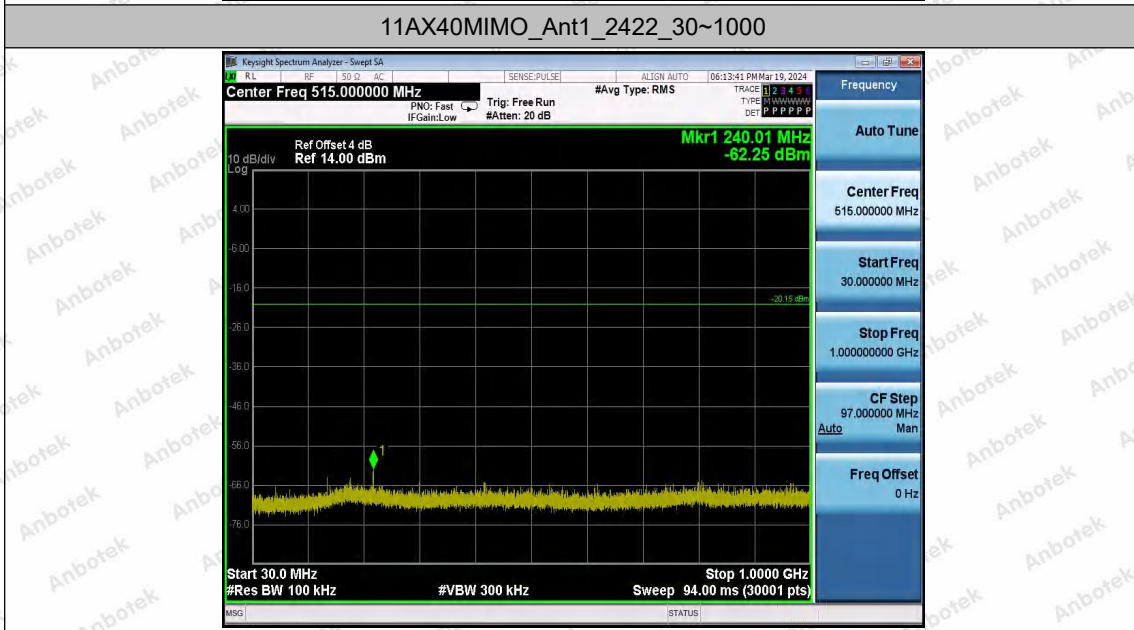

11AX40MIMO_Ant1_2422_1000~26500

Shenzhen Anbotek Compliance Laboratory Limited

Address: 1/F., Building D, Sogood Science and Technology Park, Sanwei Community, Hangcheng Street, Bao'an District, Shenzhen, Guangdong, China.
Tel: (86) 0755-26066440 Fax: (86) 0755-26014772 Email: service@anbotek.com

Hotline
400-003-0500
www.anbotek.com.cn