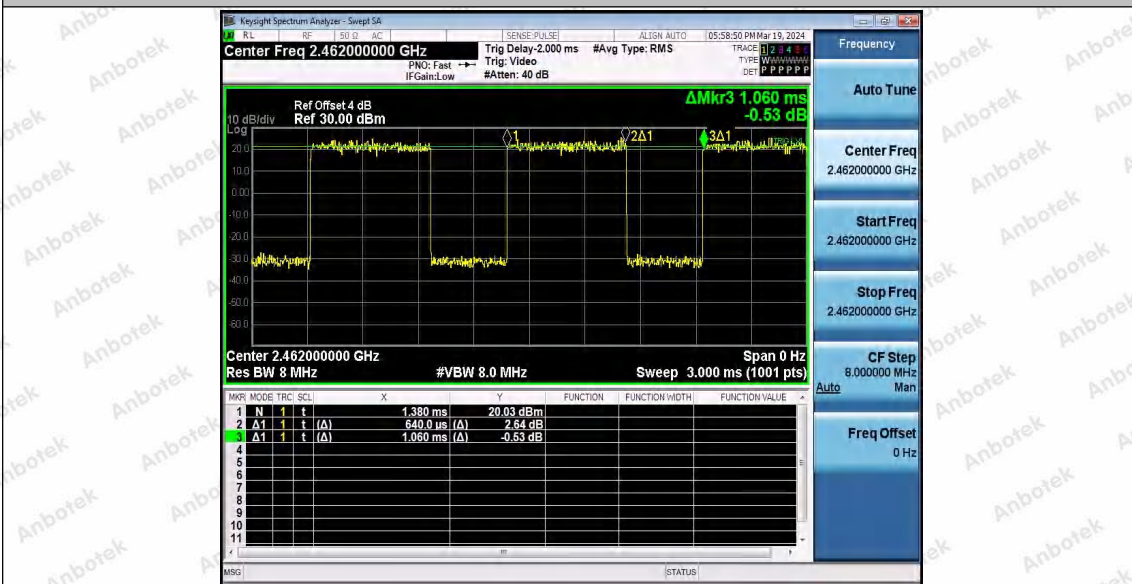

11AX20MIMO_Ant2_2462