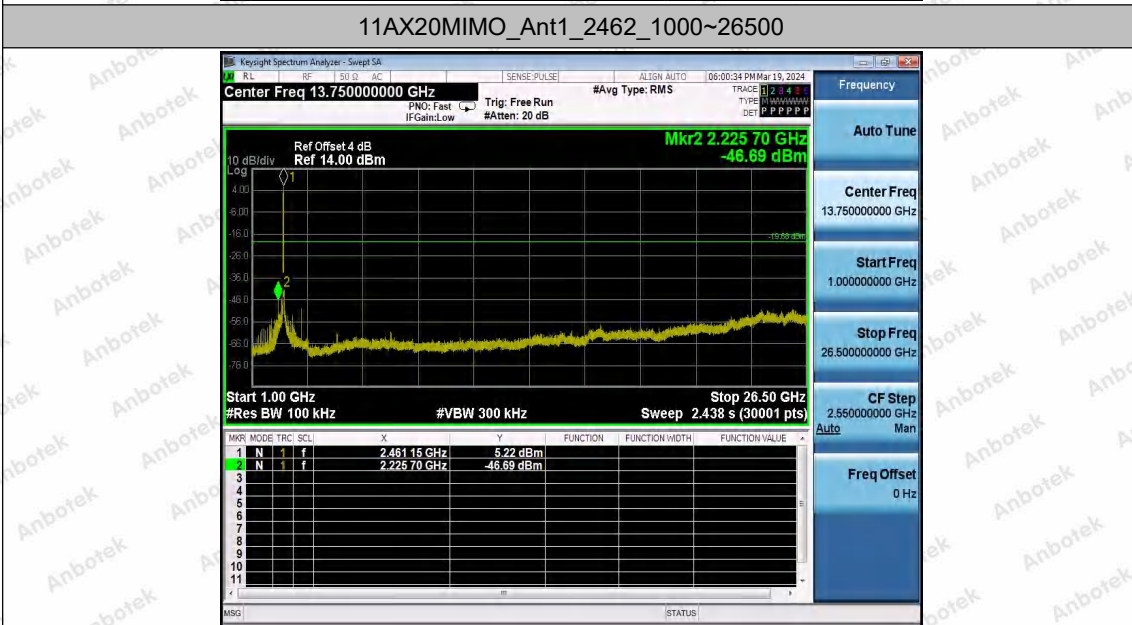

11AX20MIMO_Ant2_2462_0~Reference

Shenzhen Anbotek Compliance Laboratory Limited

Address: 1/F., Building D, Sogood Science and Technology Park, Sanwei Community, Hangcheng Street, Bao'an District, Shenzhen, Guangdong, China.
Tel: (86) 0755-26066440 Fax: (86) 0755-26014772 Email: service@anbotek.com

Hotline
400-003-0500
www.anbotek.com.cn