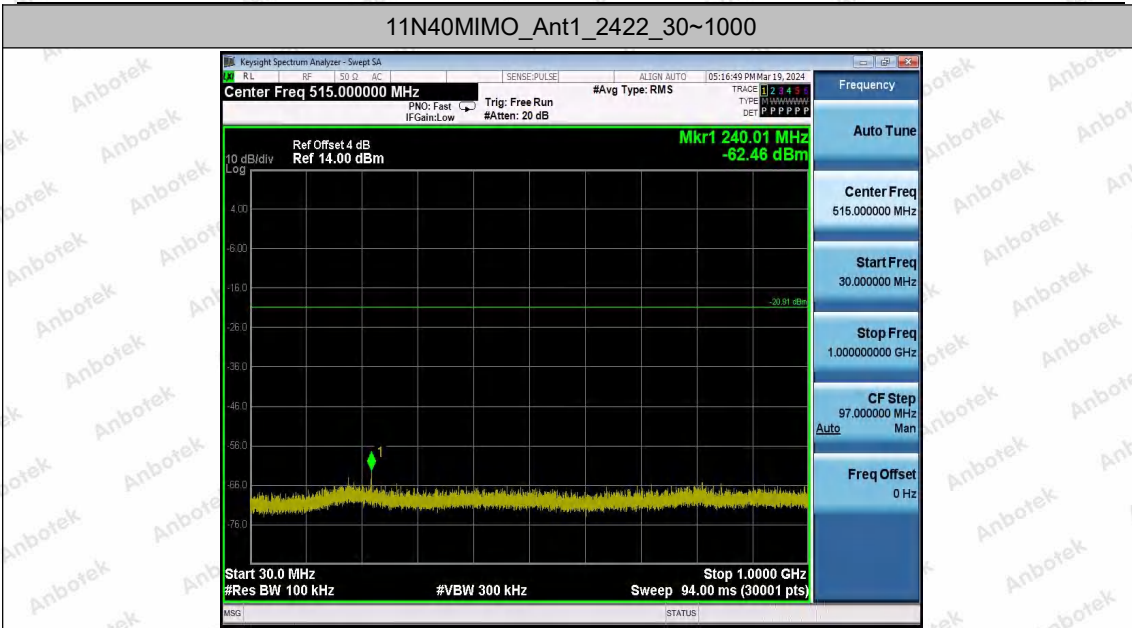

11N40MIMO_Ant2_2422_0~Reference

Shenzhen Anbotek Compliance Laboratory Limited

Address: 1/F., Building D, Sogood Science and Technology Park, Sanwei Community, Hangcheng Street, Bao'an District, Shenzhen, Guangdong, China.
Tel: (86) 0755-26066440 Fax: (86) 0755-26014772 Email: service@anbotek.com

Hotline
400-003-0500
www.anbotek.com.cn