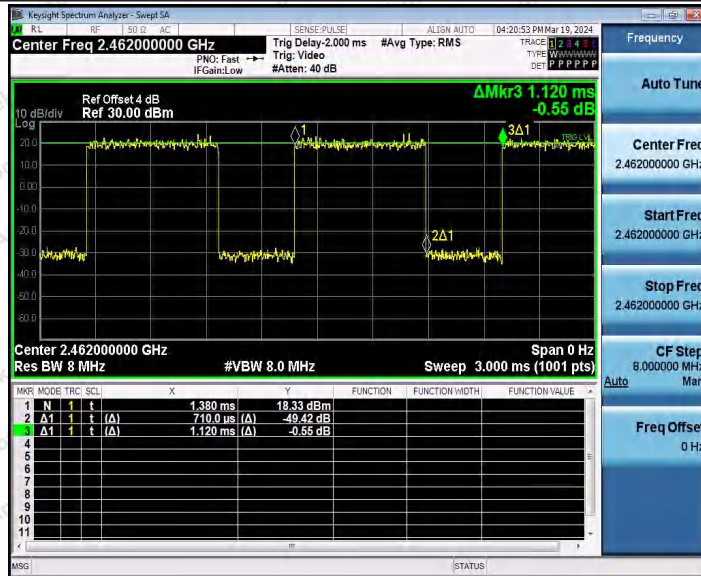

11G_Ant2_2462

11N20MIMO_Ant1_2412

Shenzhen Anbotek Compliance Laboratory Limited

Address: 1/F., Building D, Sogood Science and Technology Park, Sanwei Community, Hangcheng Street, Bao'an District, Shenzhen, Guangdong, China.
Tel: (86) 0755-26066440 Fax: (86) 0755-26014772 Email: service@anbotek.com

Hotline 400-003-0500
www.anbotek.com.cn