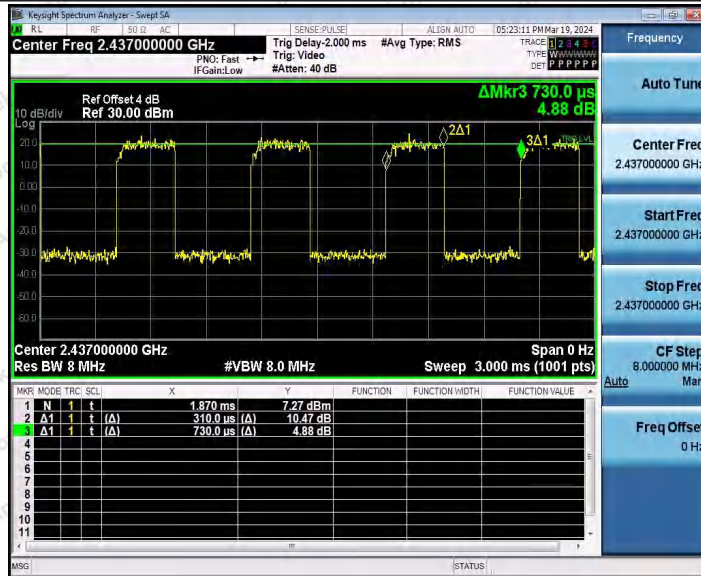

11N40MIMO_Ant2_2437

11N40MIMO_Ant1_2452

Shenzhen Anbotek Compliance Laboratory Limited

Address: 1/F., Building D, Sogood Science and Technology Park, Sanwei Community, Hangcheng Street, Bao'an District, Shenzhen, Guangdong, China.
Tel: (86) 0755-26066440 Fax: (86) 0755-26014772 Email: service@anbotek.com

Hotline 400-003-0500
www.anbotek.com.cn