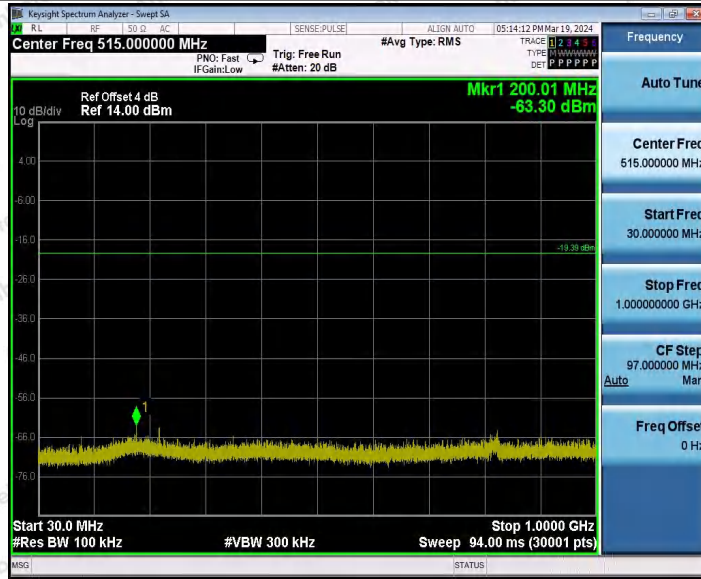

11N20MIMO_Ant2_2462_1000~26500