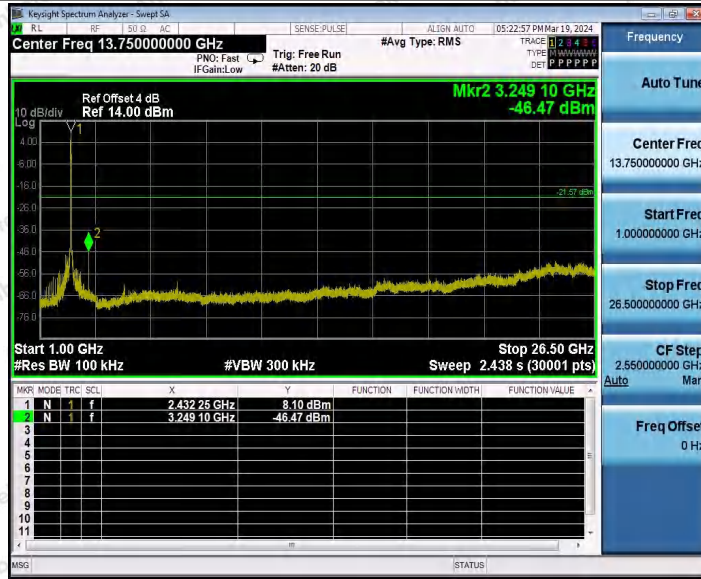

11N40MIMO_Ant2_2437_0~Reference