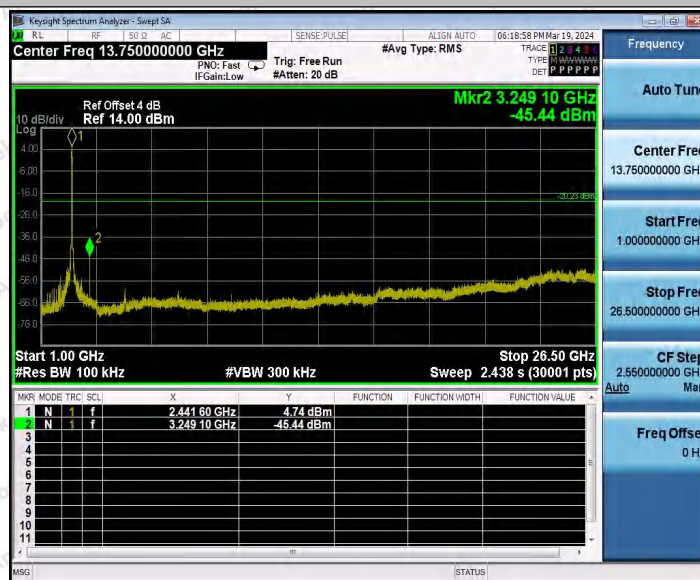

11AX40MIMO_Ant2_2437_0~Reference