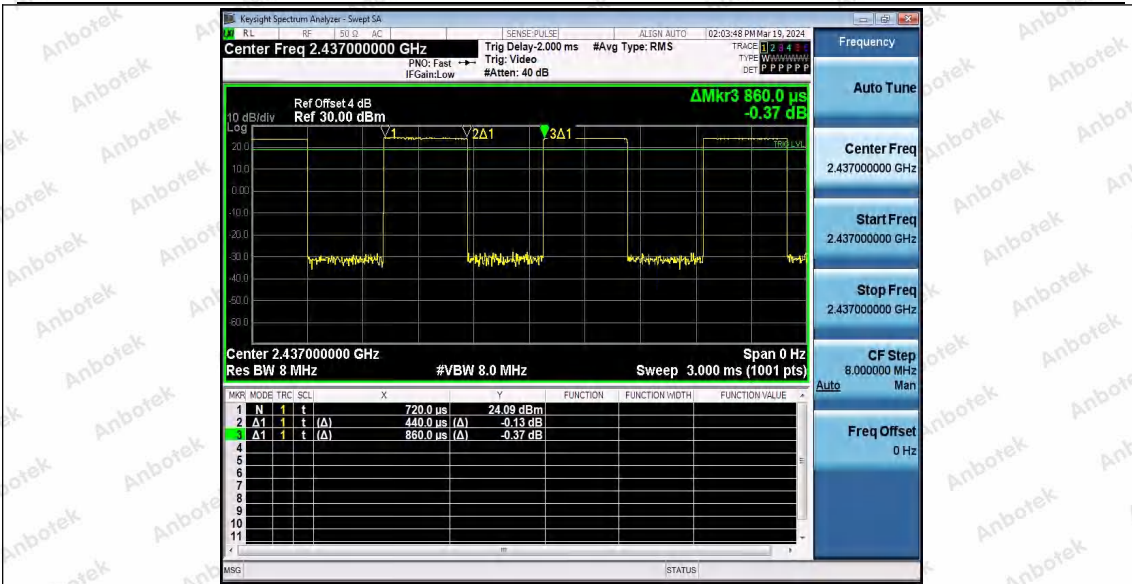

11B_Ant2_2437