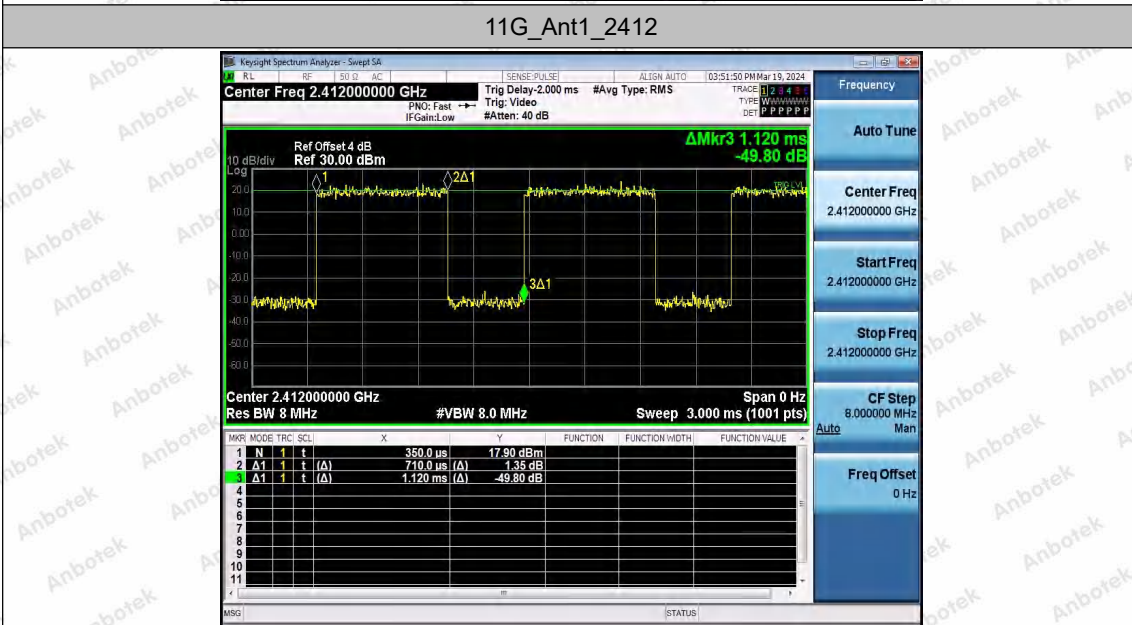

11G_Ant2_2412

Shenzhen Anbotek Compliance Laboratory Limited

Address: 1/F., Building D, Sogood Science and Technology Park, Sanwei Community, Hangcheng Street, Bao'an District, Shenzhen, Guangdong, China.
Tel: (86) 0755-26066440 Fax: (86) 0755-26014772 Email: service@anbotek.com

Hotline 400-003-0500
www.anbotek.com.cn