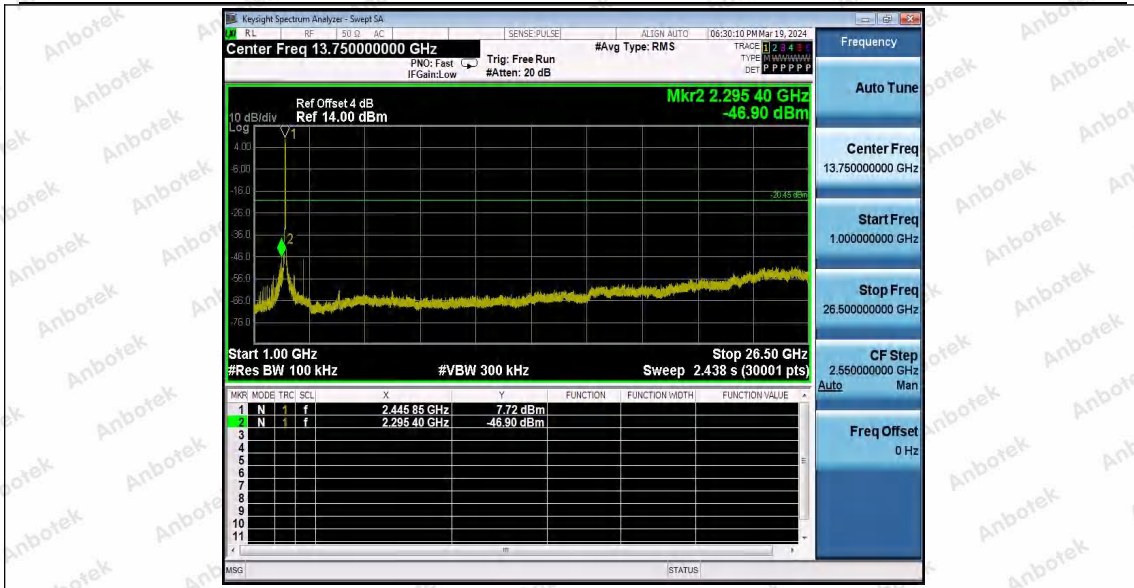

Shenzhen Anbotek Compliance Laboratory Limited

Address: 1/F., Building D, Sogood Science and Technology Park, Sanwei Community, Hangcheng Street, Bao'an District, Shenzhen, Guangdong, China.
Tel: (86) 0755-26066440 Fax: (86) 0755-26014772 Email: service@anbotek.com

Hotline
400-003-0500
www.anbotek.com.cn