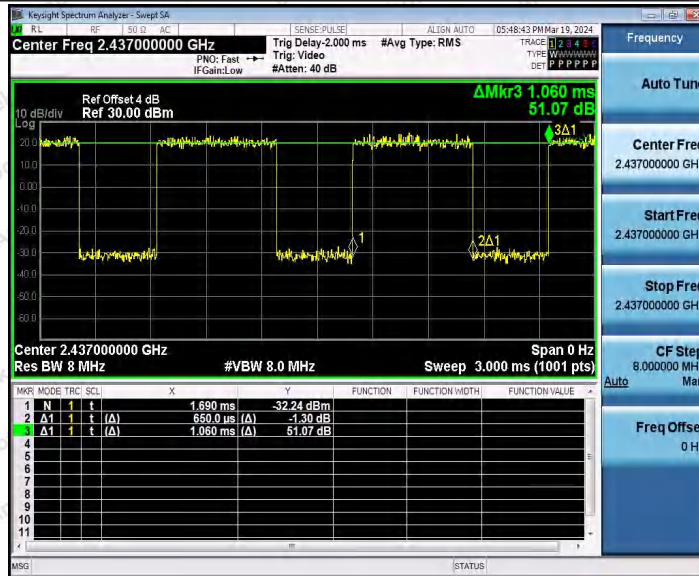

11AX20MIMO_Ant1_2437

11AX20MIMO_Ant2_2437

Shenzhen Anbotek Compliance Laboratory Limited

Address: 1/F., Building D, Sogood Science and Technology Park, Sanwei Community, Hangcheng Street, Bao'an District, Shenzhen, Guangdong, China.
Tel: (86) 0755-26066440 Fax: (86) 0755-26014772 Email: service@anbotek.com

Hotline 400-003-0500
www.anbotek.com.cn