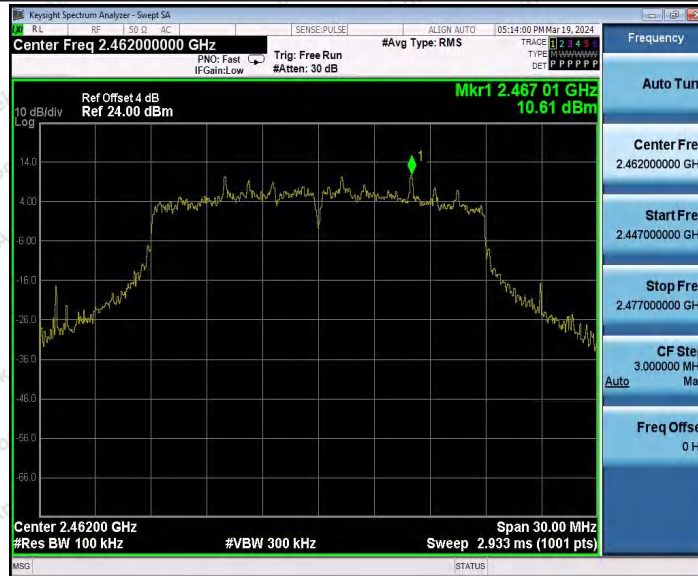

11N20MIMO_Ant2_2462_0~Reference

11N20MIMO_Ant2_2462_30~1000

Shenzhen Anbotek Compliance Laboratory Limited

Address: 1/F., Building D, Sogood Science and Technology Park, Sanwei Community, Hangcheng Street, Bao'an District, Shenzhen, Guangdong, China.
Tel: (86) 0755-26066440 Fax: (86) 0755-26014772 Email: service@anbotek.com

Hotline
400-003-0500
www.anbotek.com.cn