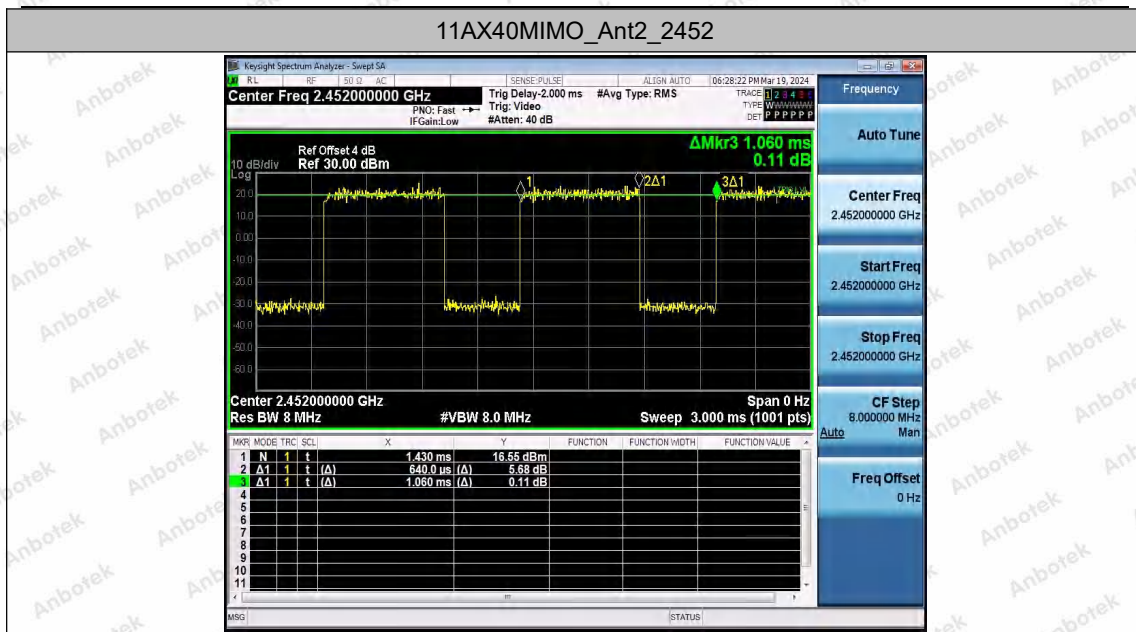

---END---

Shenzhen Anbotek Compliance Laboratory Limited

Address: 1/F., Building D, Sogood Science and Technology Park, Sanwei Community, Hangcheng Street, Bao'an District, Shenzhen, Guangdong, China.
Tel: (86) 0755-26066440 Fax: (86) 0755-26014772 Email: service@anbotek.com

Hotline
400-003-0500
www.anbotek.com.cn