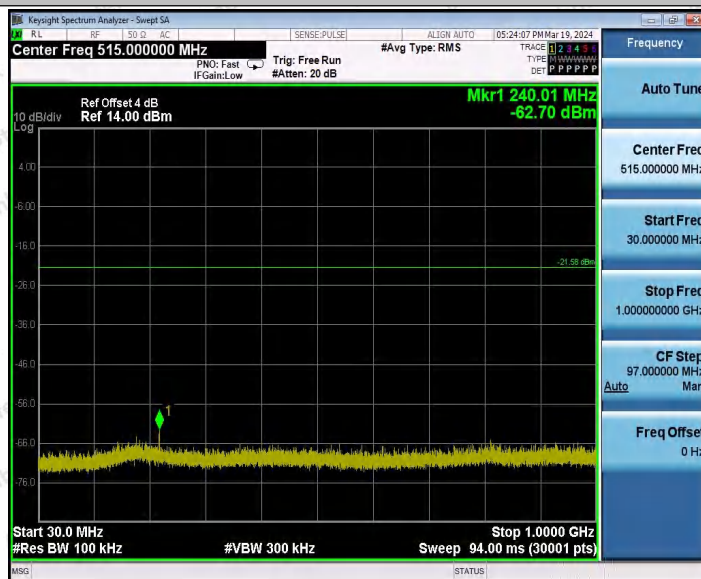

Hotline
400-003-0500
www.anbotek.com.cn

11N40MIMO_Ant2_2437_0~Reference

11N40MIMO_Ant2_2437_30~1000

Shenzhen Anbotek Compliance Laboratory Limited

Address: 1/F., Building D, Sogood Science and Technology Park, Sanwei Community, Hangcheng Street, Bao'an District, Shenzhen, Guangdong, China.
Tel: (86) 0755-26066440 Fax: (86) 0755-26014772 Email: service@anbotek.com