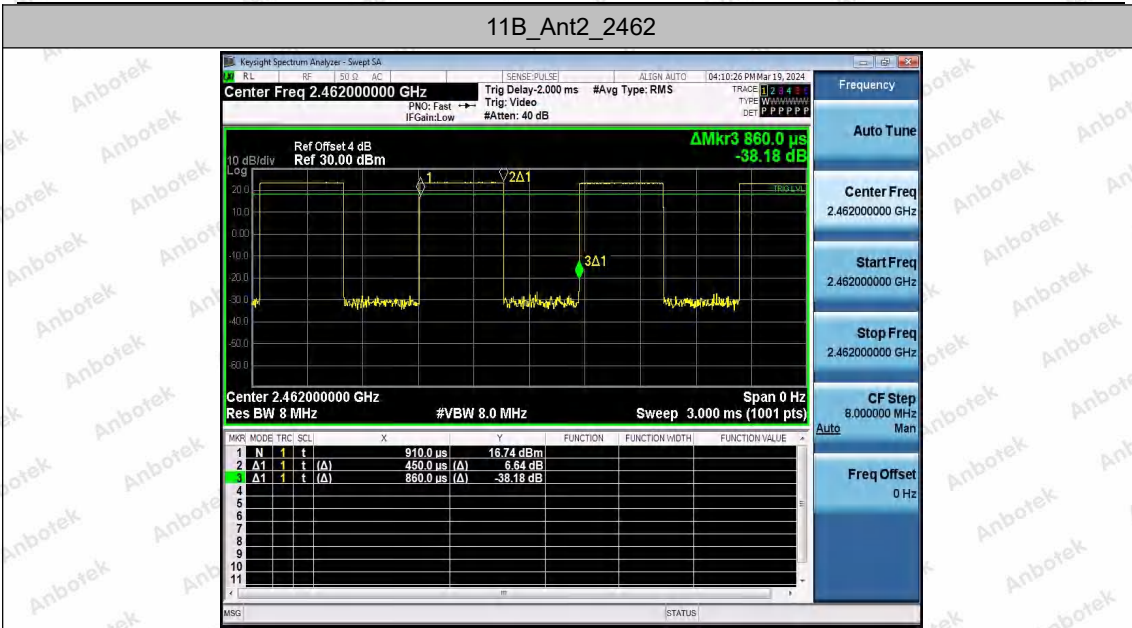

11G_Ant2_2412

Shenzhen Anbotek Compliance Laboratory Limited

Address: 1/F., Building D, Sogood Science and Technology Park, Sanwei Community, Hangcheng Street, Bao'an District, Shenzhen, Guangdong, China.
Tel: (86) 0755-26066440 Fax: (86) 0755-26014772 Email: service@anbotek.com

Hotline 400-003-0500
www.anbotek.com.cn