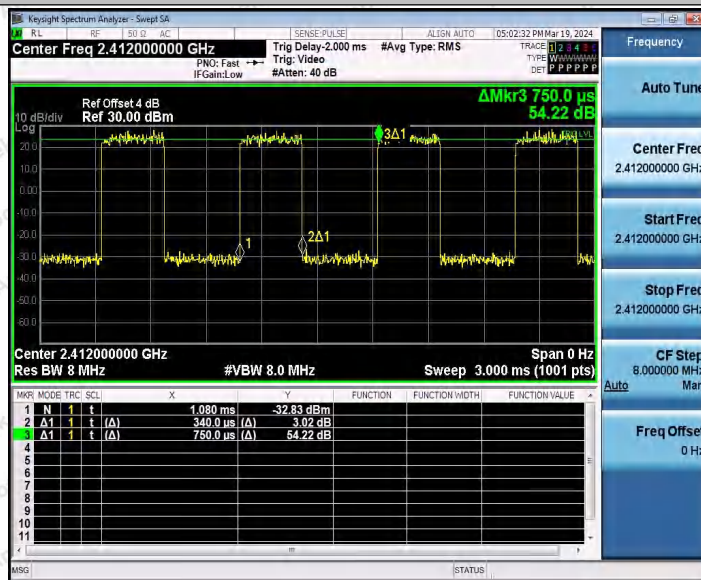

11N20MIMO_Ant1_2437