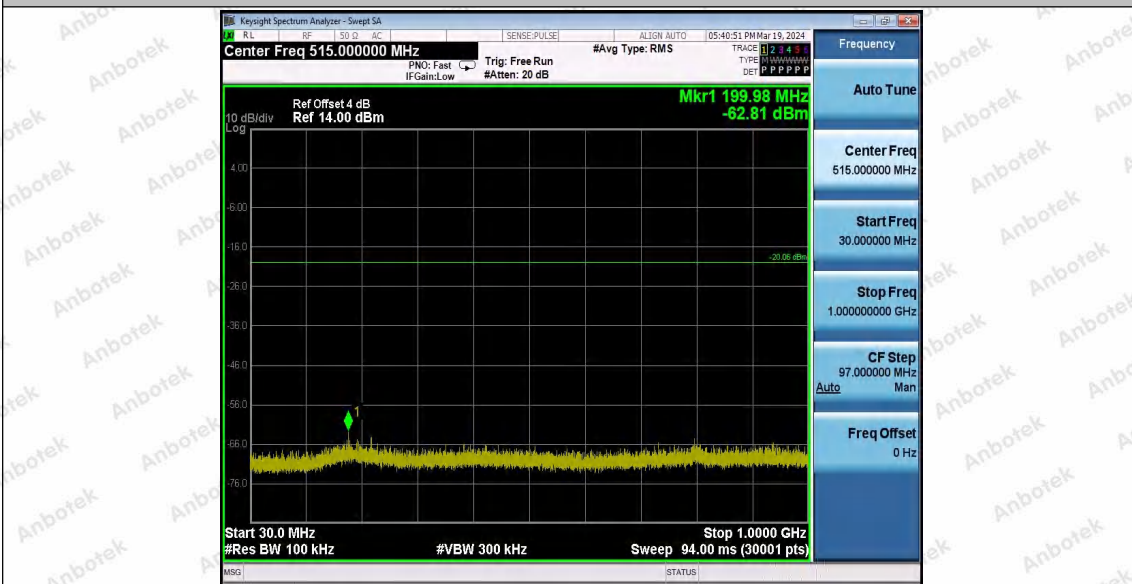

11AX20MIMO_Ant1_2412_1000~26500