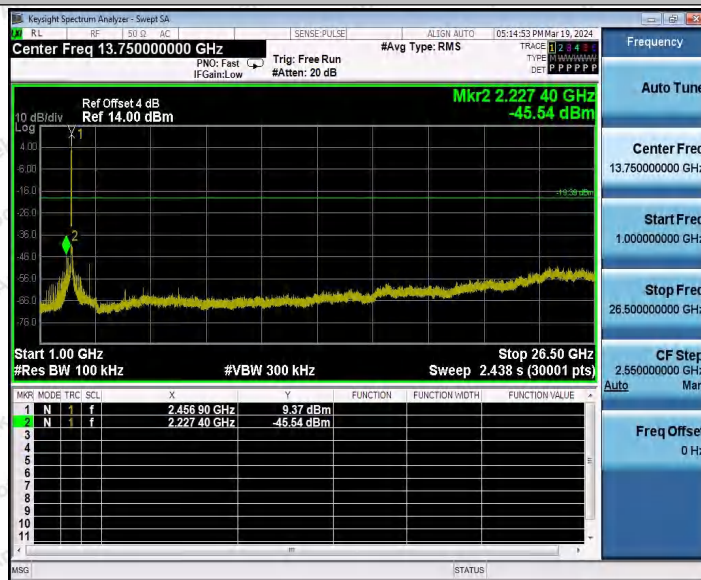

11N40MIMO_Ant1_2422_0~Reference