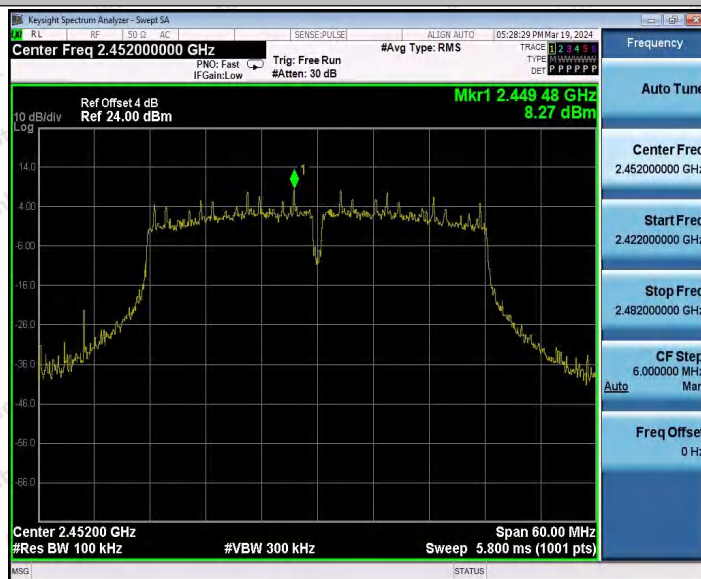

Hotline
400-003-0500
www.anbotek.com.cn

11N40MIMO_Ant1_2452_1000~26500

11N40MIMO_Ant2_2452_0~Reference

Shenzhen Anbotek Compliance Laboratory Limited

Address: 1/F., Building D, Sogood Science and Technology Park, Sanwei Community, Hangcheng Street, Bao'an District, Shenzhen, Guangdong, China.
Tel: (86) 0755-26066440 Fax: (86) 0755-26014772 Email: service@anbotek.com