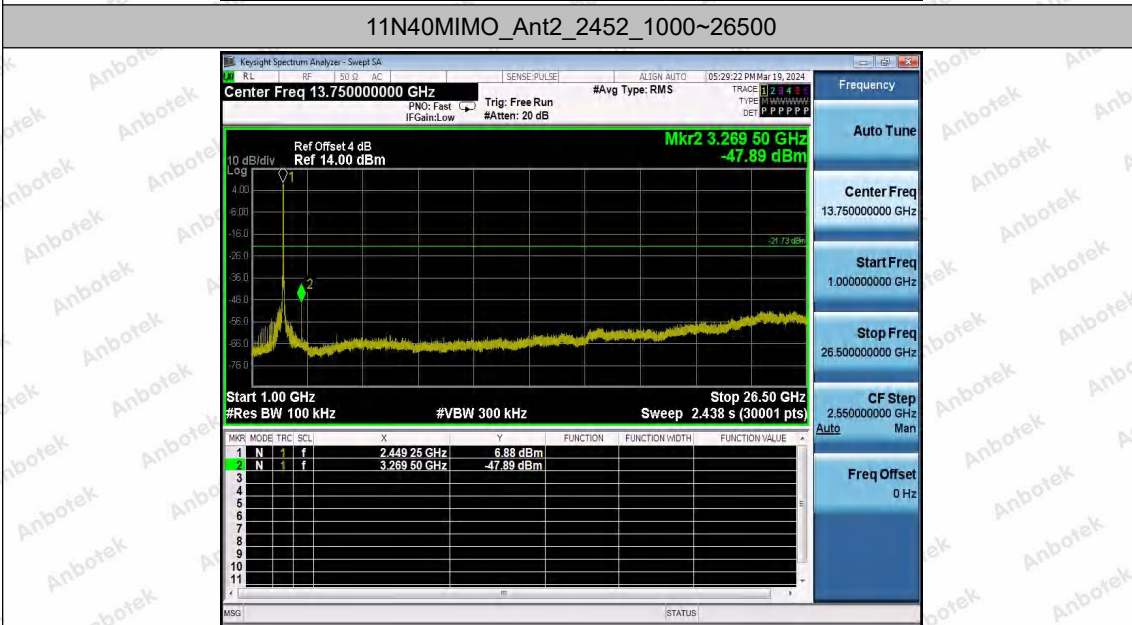

11AX20MIMO_Ant1_2412_0~Reference

Shenzhen Anbotek Compliance Laboratory Limited

Address: 1/F., Building D, Sogood Science and Technology Park, Sanwei Community, Hangcheng Street, Bao'an District, Shenzhen, Guangdong, China.
Tel: (86) 0755-26066440 Fax: (86) 0755-26014772 Email: service@anbotek.com

Hotline
400-003-0500
www.anbotek.com.cn