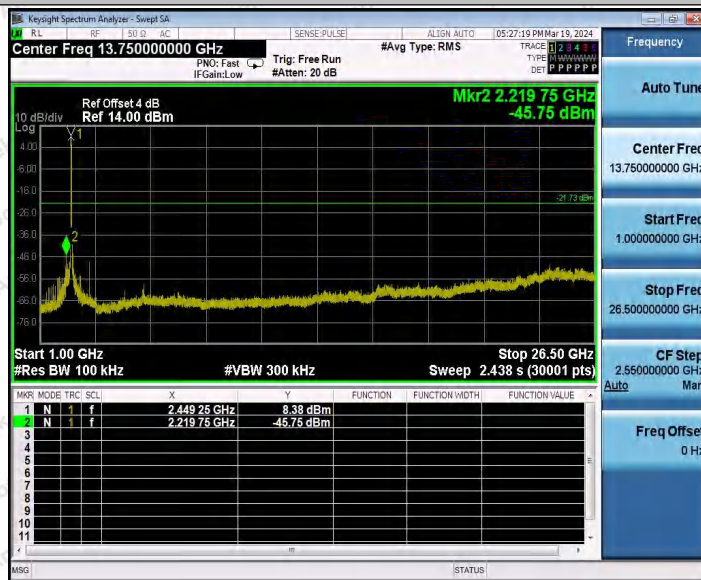

11N40MIMO_Ant2_2452_0~Reference