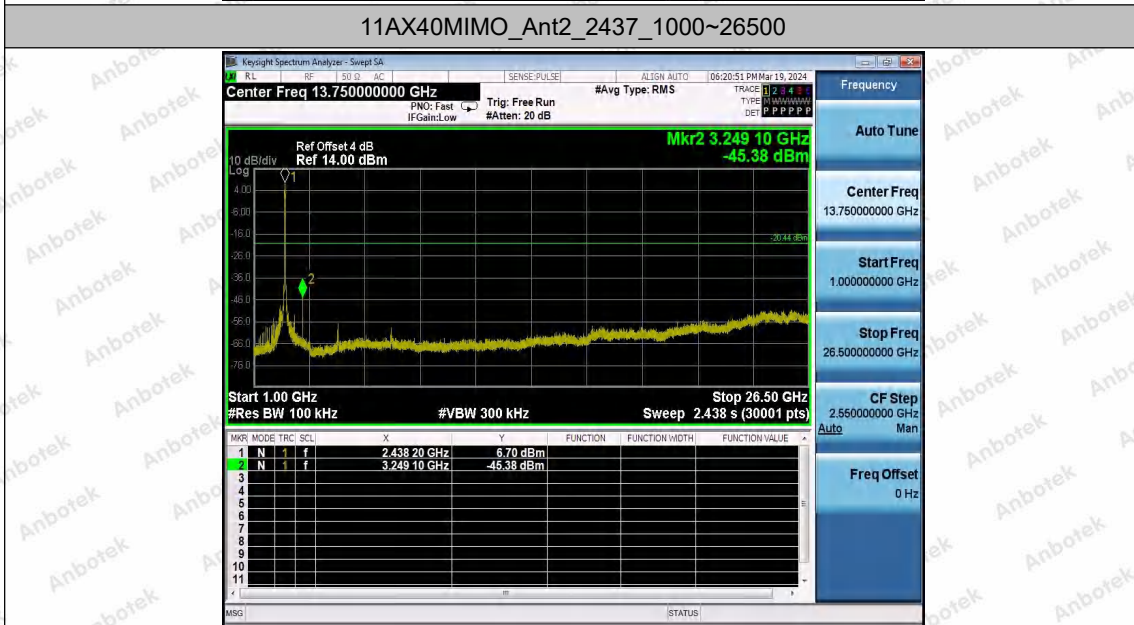

11AX40MIMO_Ant1_2452_0~Reference

Shenzhen Anbotek Compliance Laboratory Limited

Address: 1/F., Building D, Sogood Science and Technology Park, Sanwei Community, Hangcheng Street, Bao'an District, Shenzhen, Guangdong, China.
Tel: (86) 0755-26066440 Fax: (86) 0755-26014772 Email: service@anbotek.com

Hotline 400-003-0500
www.anbotek.com.cn