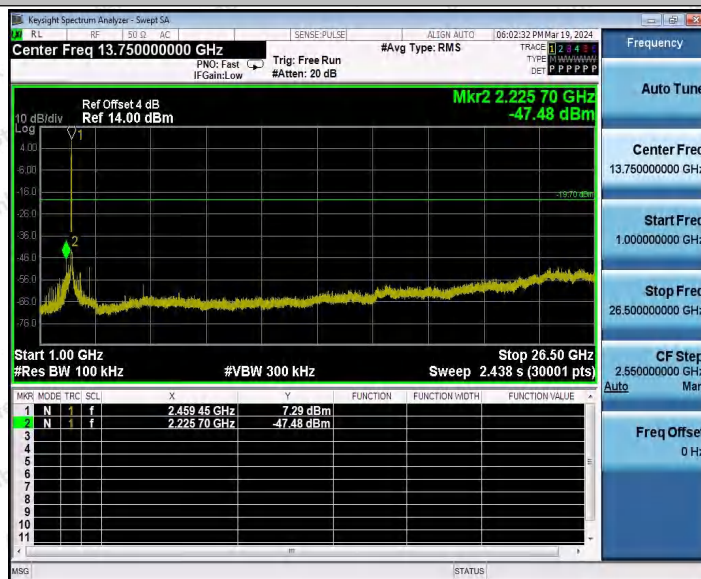

Hotline
 400-003-0500
www.anbotek.com.cn

11AX20MIMO_Ant2_2462_30~1000

11AX20MIMO_Ant2_2462_1000~26500

Shenzhen Anbotek Compliance Laboratory Limited

Address: 1/F., Building D, Sogood Science and Technology Park, Sanwei Community, Hangcheng Street, Bao'an District, Shenzhen, Guangdong, China.
Tel: (86) 0755-26066440 Fax: (86) 0755-26014772 Email: service@anbotek.com