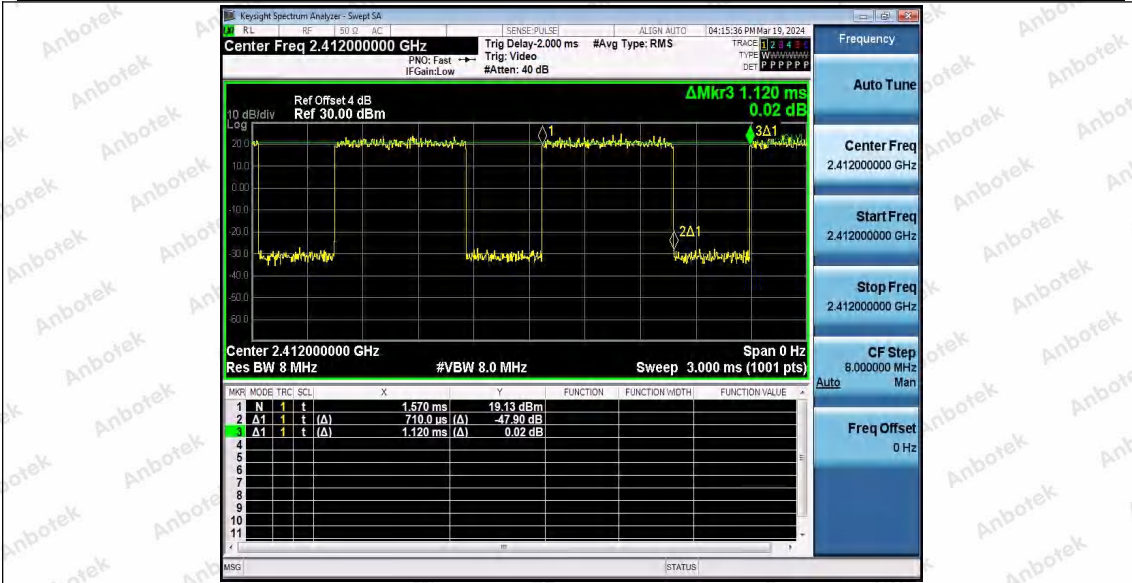

11G_Ant1_2437