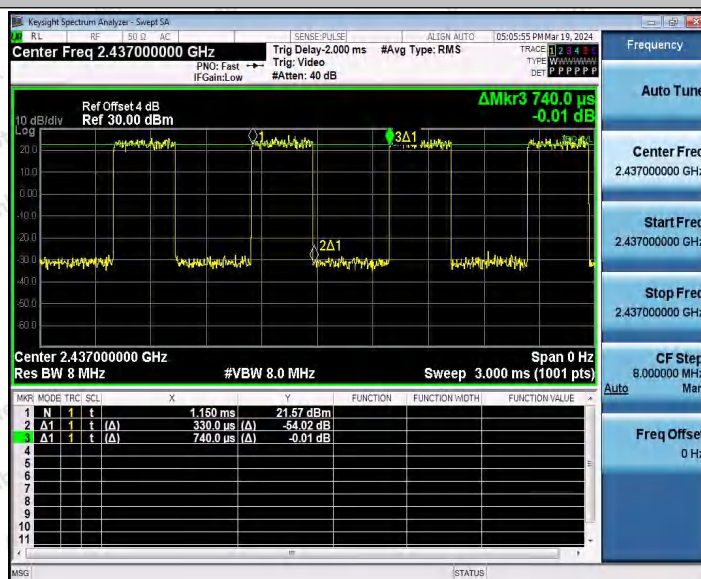

Hotline 400-003-0500
 www.anbotek.com.cn

11N20MIMO_Ant2_2412

11N20MIMO_Ant1_2437

Shenzhen Anbotek Compliance Laboratory Limited

Address: 1/F., Building D, Sogood Science and Technology Park, Sanwei Community, Hangcheng Street, Bao'an District, Shenzhen, Guangdong, China.
 Tel: (86) 0755-26066440 Fax: (86) 0755-26014772 Email: service@anbotek.com