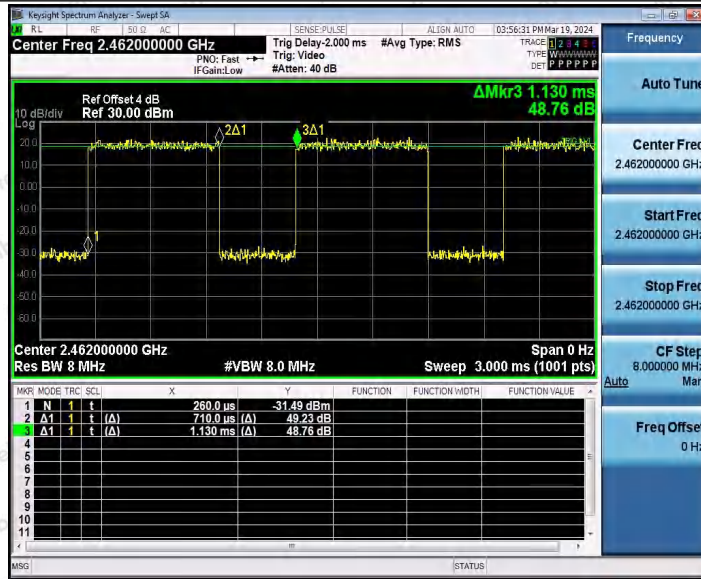

11G_Ant1_2462