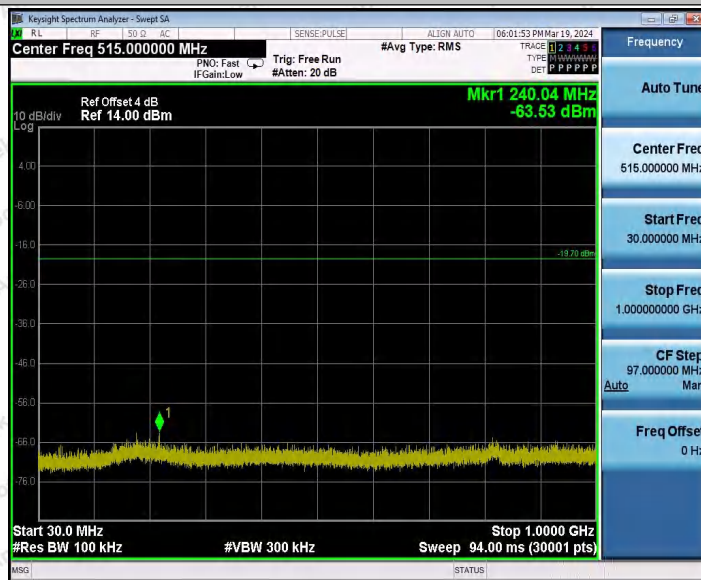

11AX20MIMO_Ant2_2462_1000~26500