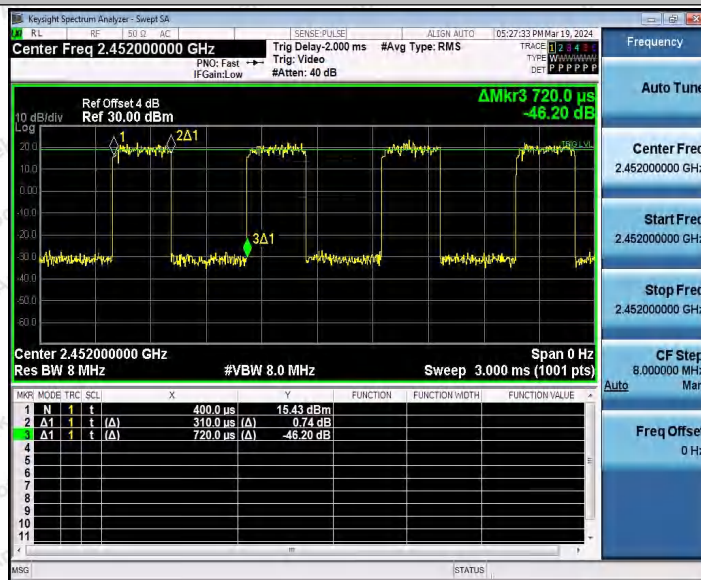

11AX20MIMO_Ant1_2412