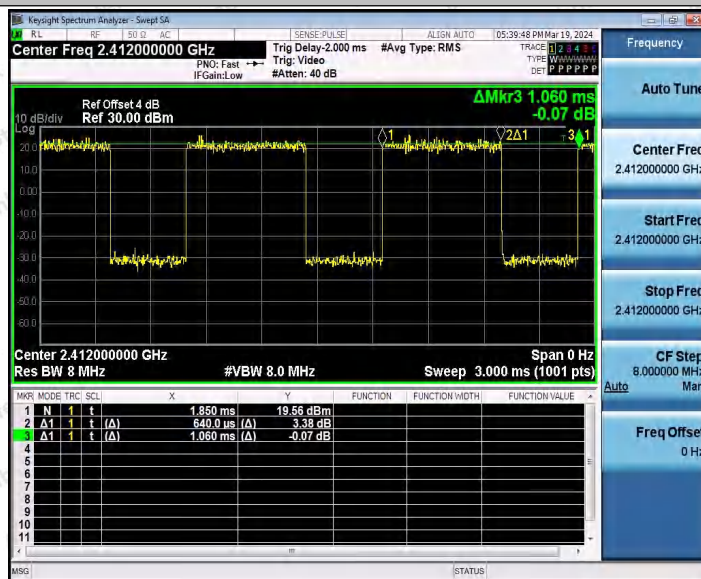

Hotline 400-003-0500
 www.anbotek.com.cn

11N40MIMO_Ant2_2452

11AX20MIMO_Ant1_2412

Shenzhen Anbotek Compliance Laboratory Limited

Address: 1/F., Building D, Sogood Science and Technology Park, Sanwei Community, Hangcheng Street, Bao'an District, Shenzhen, Guangdong, China.
 Tel: (86) 0755-26066440 Fax: (86) 0755-26014772 Email: service@anbotek.com