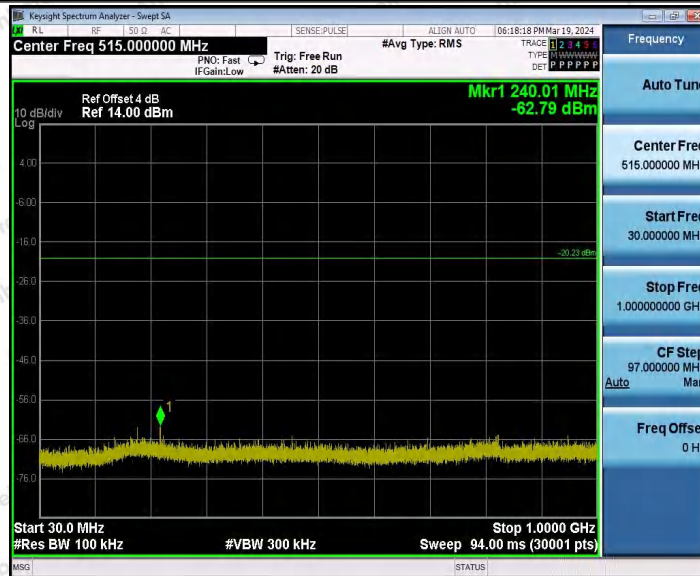

11AX40MIMO_Ant1_2437_1000~26500