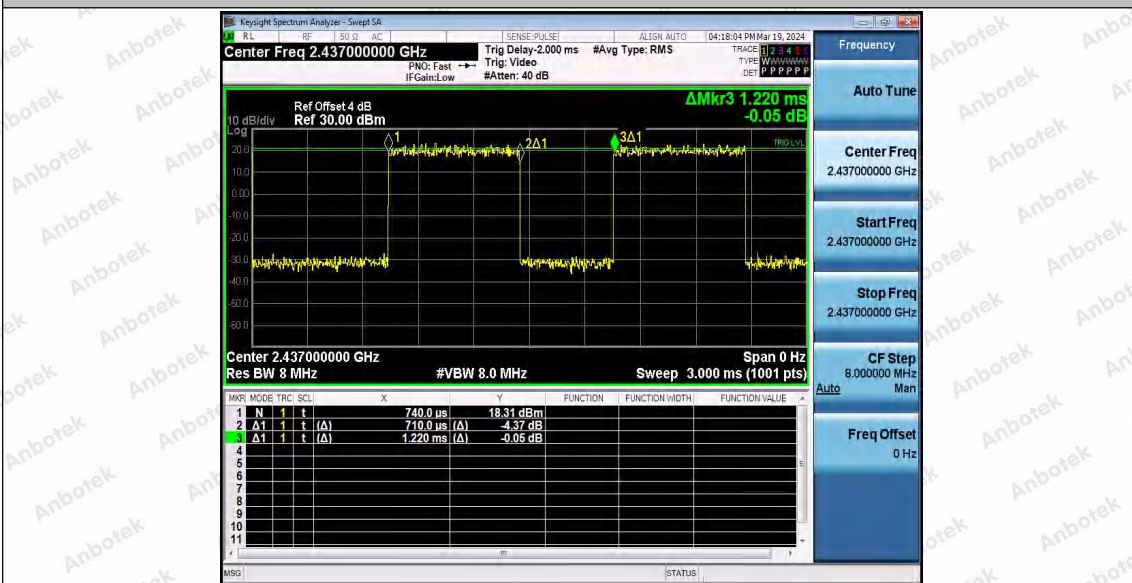

Hotline 400-003-0500
 www.anbotek.com.cn

11G_Ant1_2437

11G_Ant2_2437

Shenzhen Anbotek Compliance Laboratory Limited

Address: 1/F., Building D, Sogood Science and Technology Park, Sanwei Community, Hangcheng Street, Bao'an District, Shenzhen, Guangdong, China.
 Tel: (86) 0755-26066440 Fax: (86) 0755-26014772 Email: service@anbotek.com