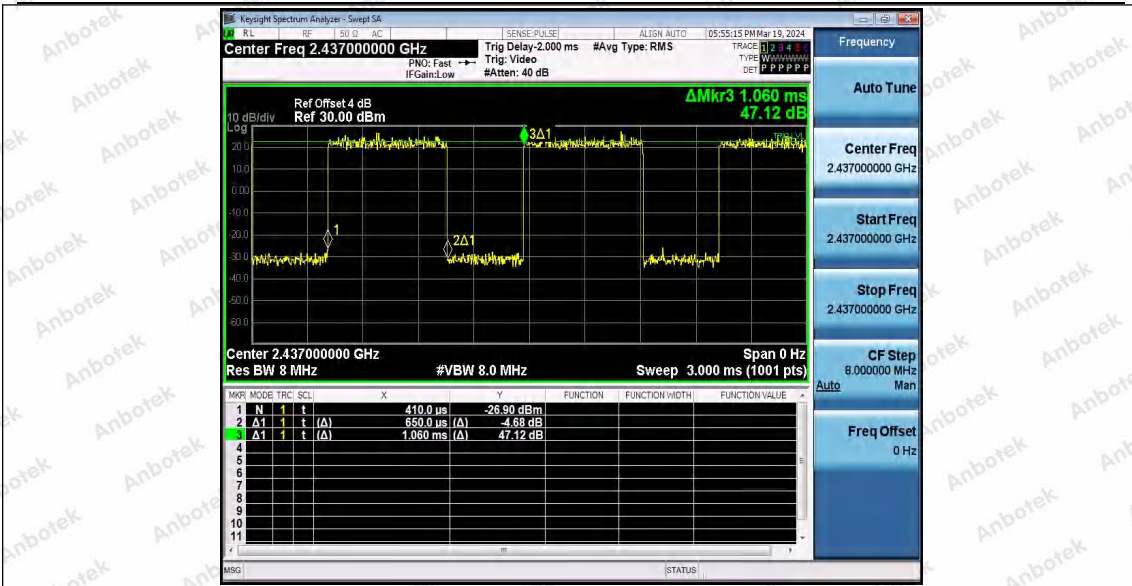

11AX20MIMO_Ant1_2462