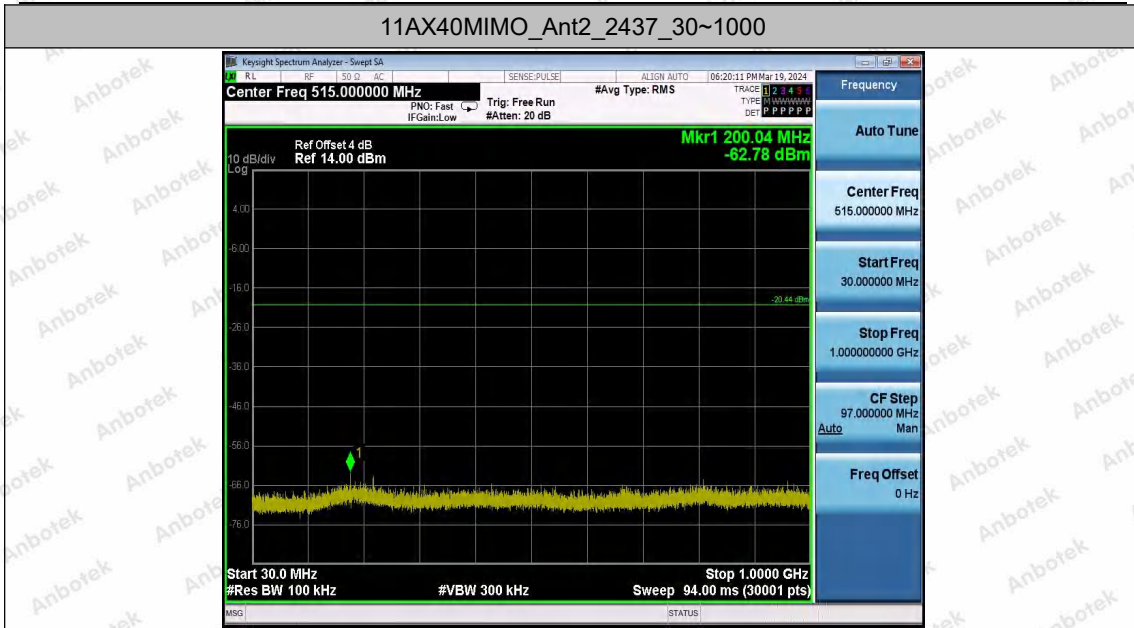

11AX40MIMO_Ant1_2452_0~Reference

Shenzhen Anbotek Compliance Laboratory Limited

Address: 1/F., Building D, Sogood Science and Technology Park, Sanwei Community, Hangcheng Street, Bao'an District, Shenzhen, Guangdong, China.
Tel: (86) 0755-26066440 Fax: (86) 0755-26014772 Email: service@anbotek.com

Hotline 400-003-0500
www.anbotek.com.cn