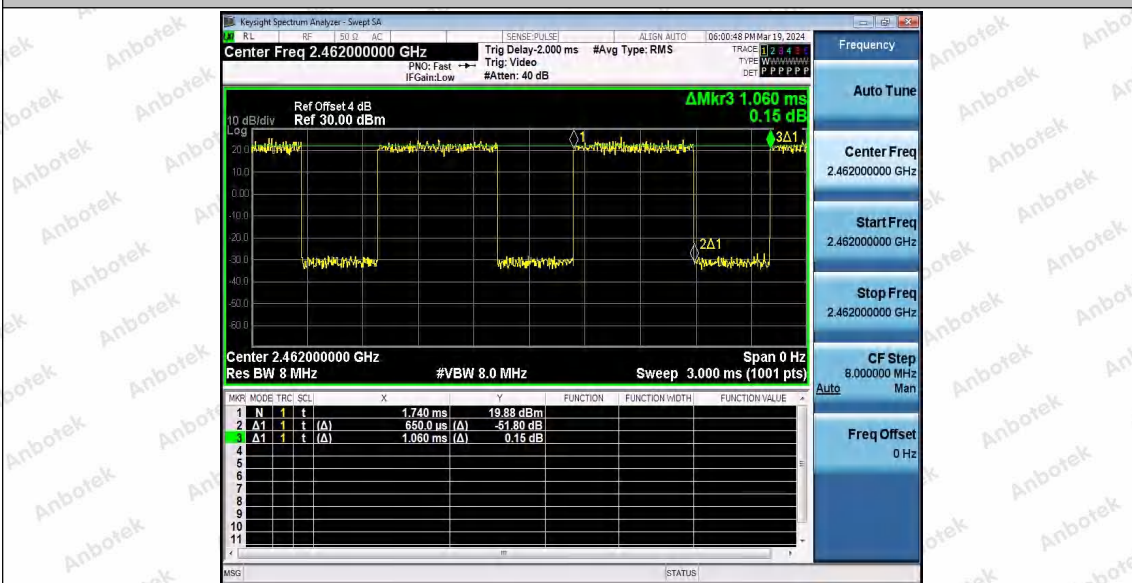

Hotline 400-003-0500
 www.anbotek.com.cn

11AX20MIMO_Ant1_2462

11AX20MIMO_Ant2_2462

Shenzhen Anbotek Compliance Laboratory Limited

Address: 1/F., Building D, Sogood Science and Technology Park, Sanwei Community, Hangcheng Street, Bao'an District, Shenzhen, Guangdong, China.
Tel: (86) 0755-26066440 Fax: (86) 0755-26014772 Email: service@anbotek.com