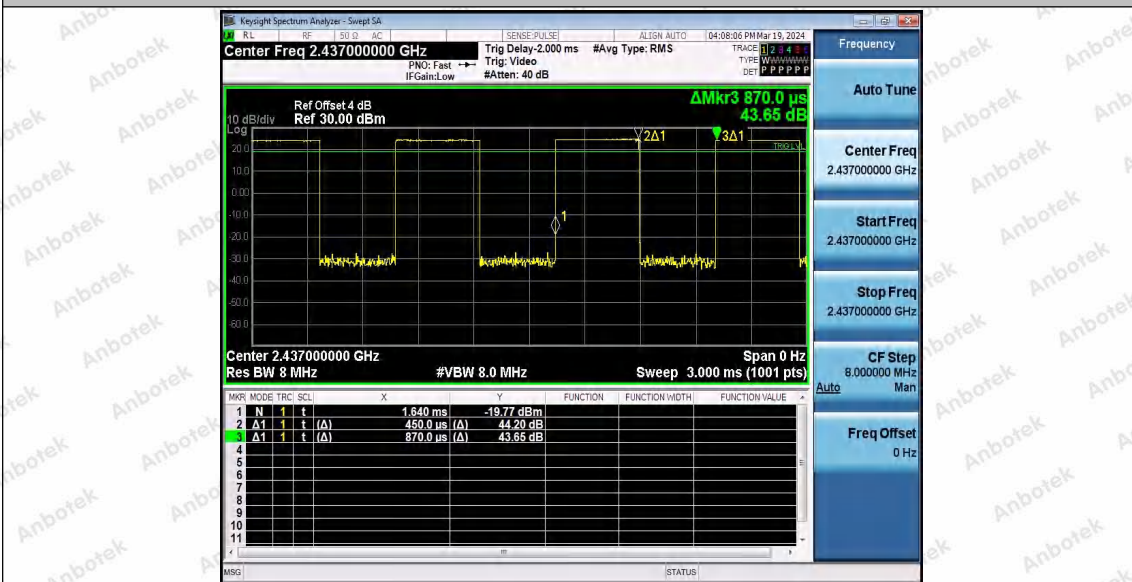

11B_Ant1_2462