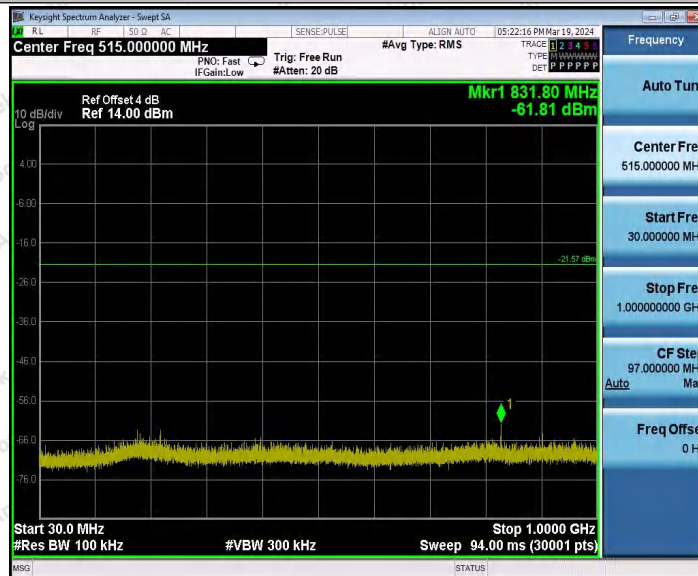

11N40MIMO_Ant1_2437_30~1000

11N40MIMO_Ant1_2437_1000~26500

Shenzhen Anbotek Compliance Laboratory Limited

Address: 1/F., Building D, Sogood Science and Technology Park, Sanwei Community, Hangcheng Street, Bao'an District, Shenzhen, Guangdong, China.
Tel: (86) 0755-26066440 Fax: (86) 0755-26014772 Email: service@anbotek.com

Hotline
400-003-0500
www.anbotek.com.cn