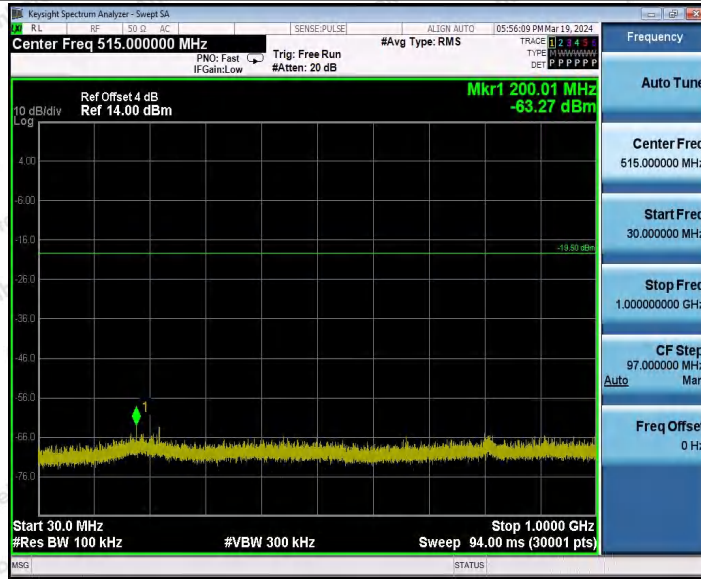

11AX20MIMO_Ant2_2437_1000~26500