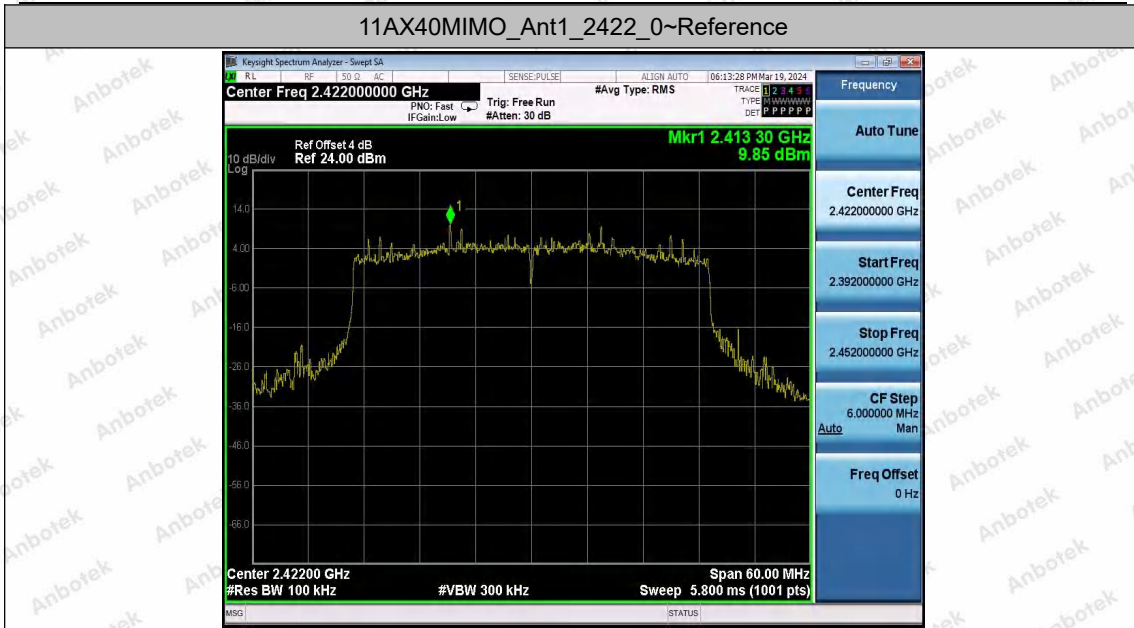

11AX40MIMO_Ant1_2422_1000~26500

Shenzhen Anbotek Compliance Laboratory Limited

Address: 1/F., Building D, Sogood Science and Technology Park, Sanwei Community, Hangcheng Street, Bao'an District, Shenzhen, Guangdong, China.
Tel: (86) 0755-26066440 Fax: (86) 0755-26014772 Email: service@anbotek.com

Hotline
400-003-0500
www.anbotek.com.cn