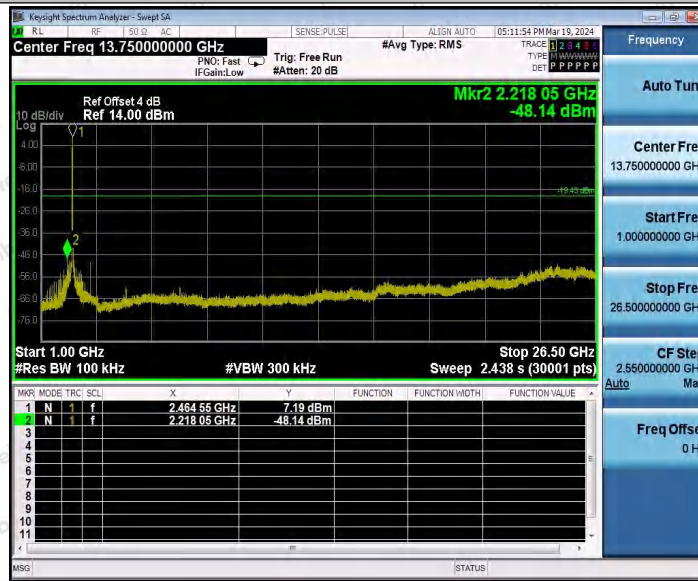

11N20MIMO_Ant1_2462_1000~26500