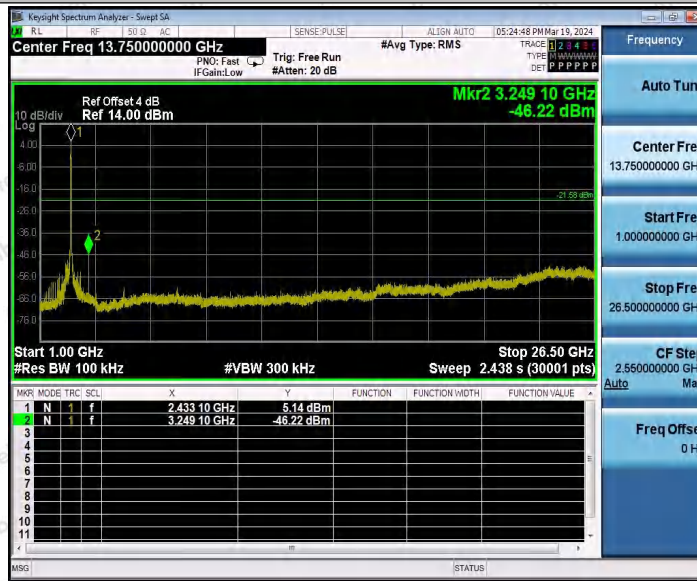

11N40MIMO_Ant2_2437_1000~26500