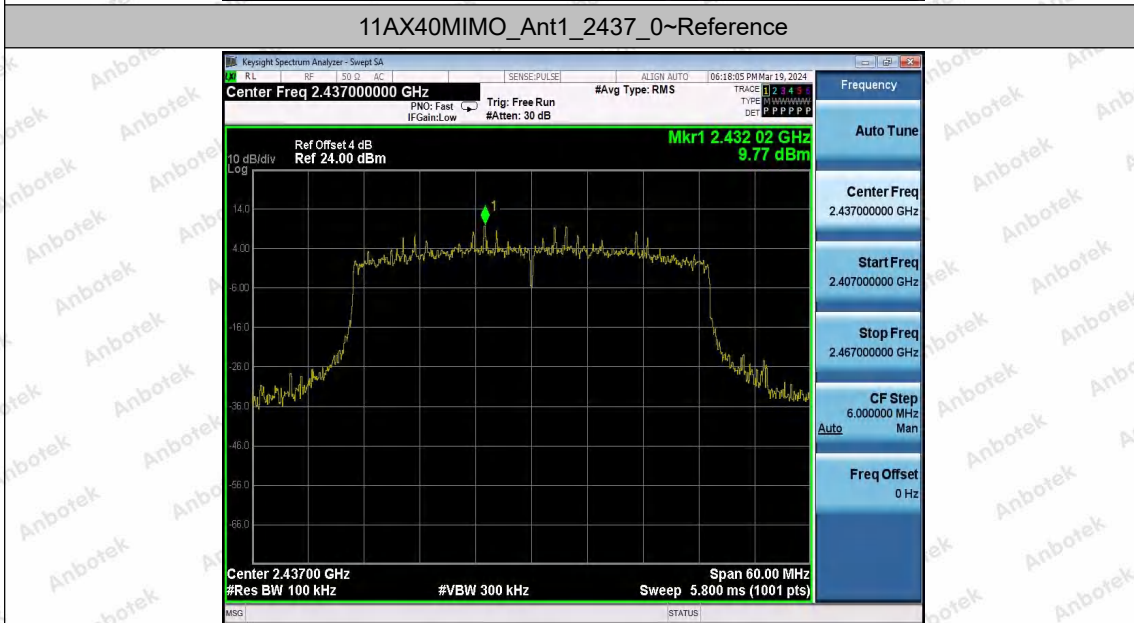

11AX40MIMO_Ant1_2437_30~1000

Shenzhen Anbotek Compliance Laboratory Limited

Address: 1/F., Building D, Sogood Science and Technology Park, Sanwei Community, Hangcheng Street, Bao'an District, Shenzhen, Guangdong, China.
Tel: (86) 0755-26066440 Fax: (86) 0755-26014772 Email: service@anbotek.com

Hotline
400-003-0500
www.anbotek.com.cn