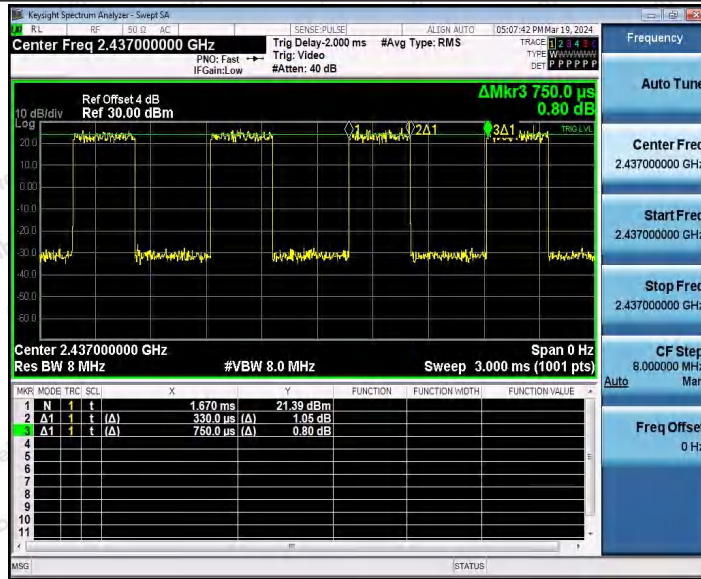

11N20MIMO_Ant2_2437