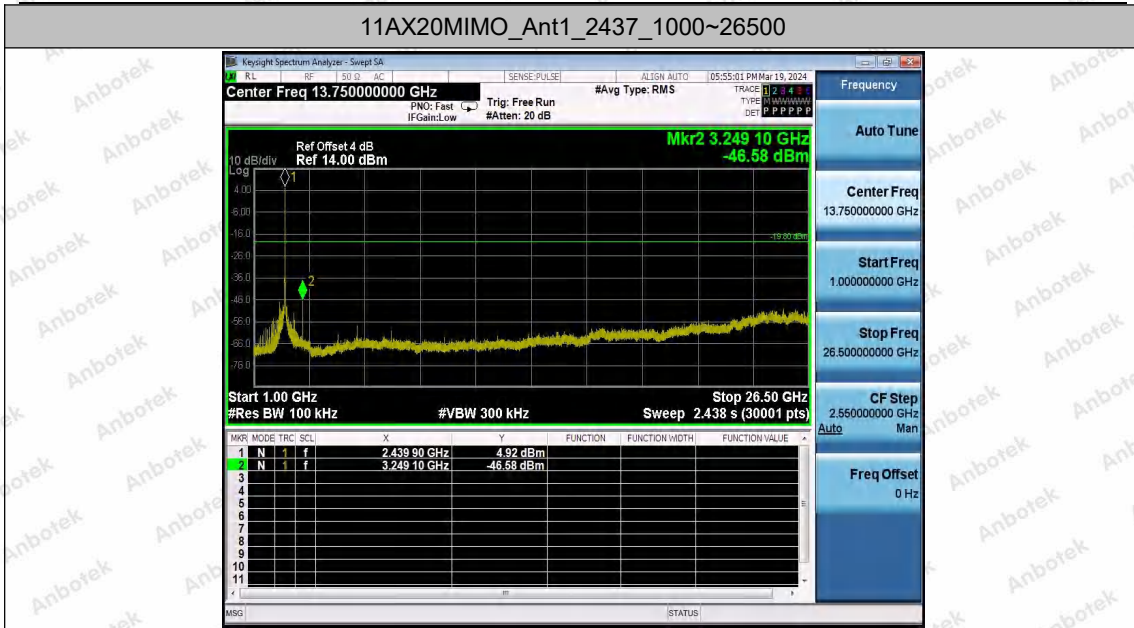

11AX20MIMO_Ant2_2437_30~1000

Shenzhen Anbotek Compliance Laboratory Limited

Address: 1/F., Building D, Sogood Science and Technology Park, Sanwei Community, Hangcheng Street, Bao'an District, Shenzhen, Guangdong, China.
Tel: (86) 0755-26066440 Fax: (86) 0755-26014772 Email: service@anbotek.com

Hotline
400-003-0500
www.anbotek.com.cn