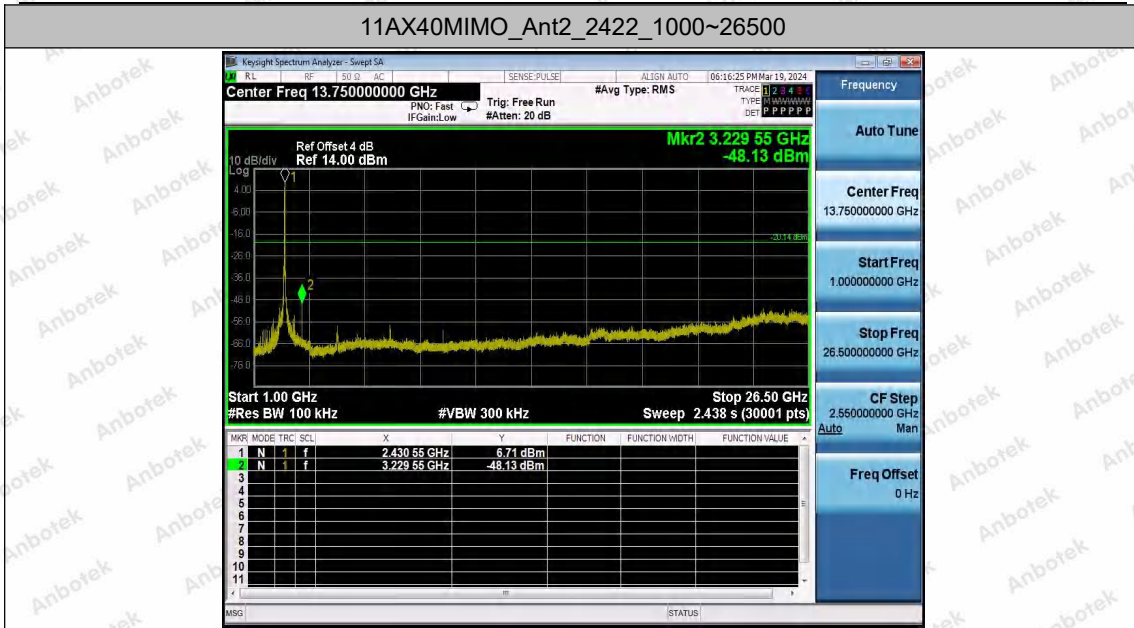

11AX40MIMO_Ant1_2437_30~1000

Shenzhen Anbotek Compliance Laboratory Limited

Address: 1/F., Building D, Sogood Science and Technology Park, Sanwei Community, Hangcheng Street, Bao'an District, Shenzhen, Guangdong, China.
Tel: (86) 0755-26066440 Fax: (86) 0755-26014772 Email: service@anbotek.com

Hotline
400-003-0500
www.anbotek.com.cn