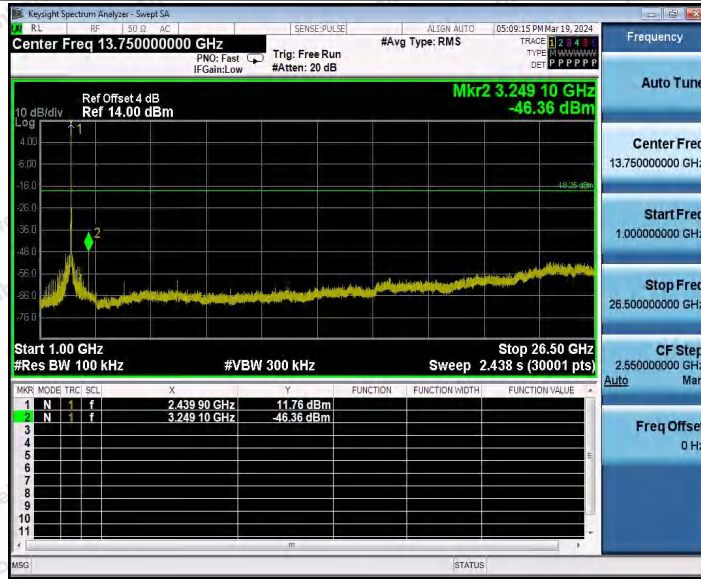

11N20MIMO_Ant1_2462_0~Reference