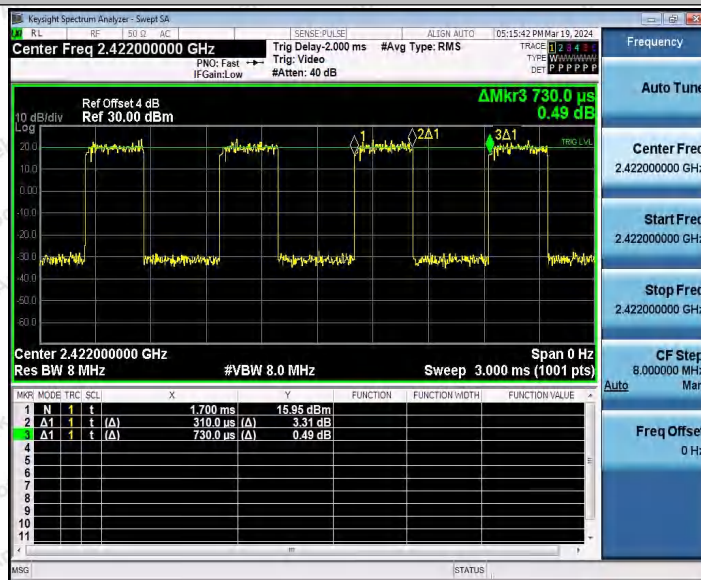

11N40MIMO_Ant2_2422