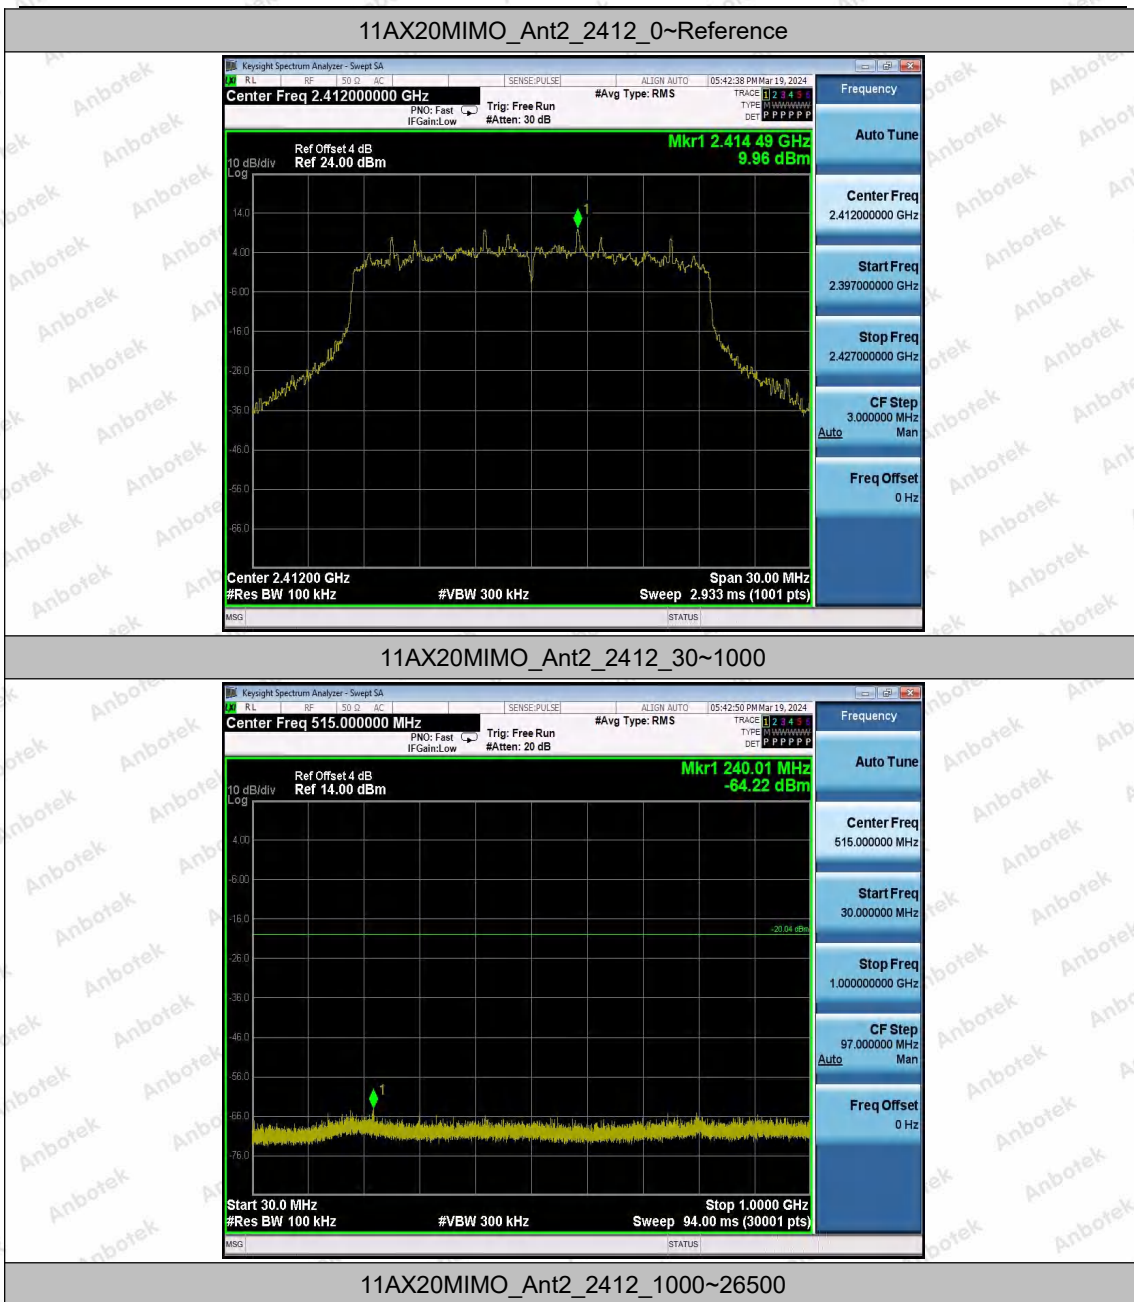

Shenzhen Anbotek Compliance Laboratory Limited

Address: 1/F., Building D, Sogood Science and Technology Park, Sanwei Community, Hangcheng Street, Bao'an District, Shenzhen, Guangdong, China.
Tel: (86) 0755-26066440 Fax: (86) 0755-26014772 Email: service@anbotek.com

Hotline
400-003-0500
www.anbotek.com.cn