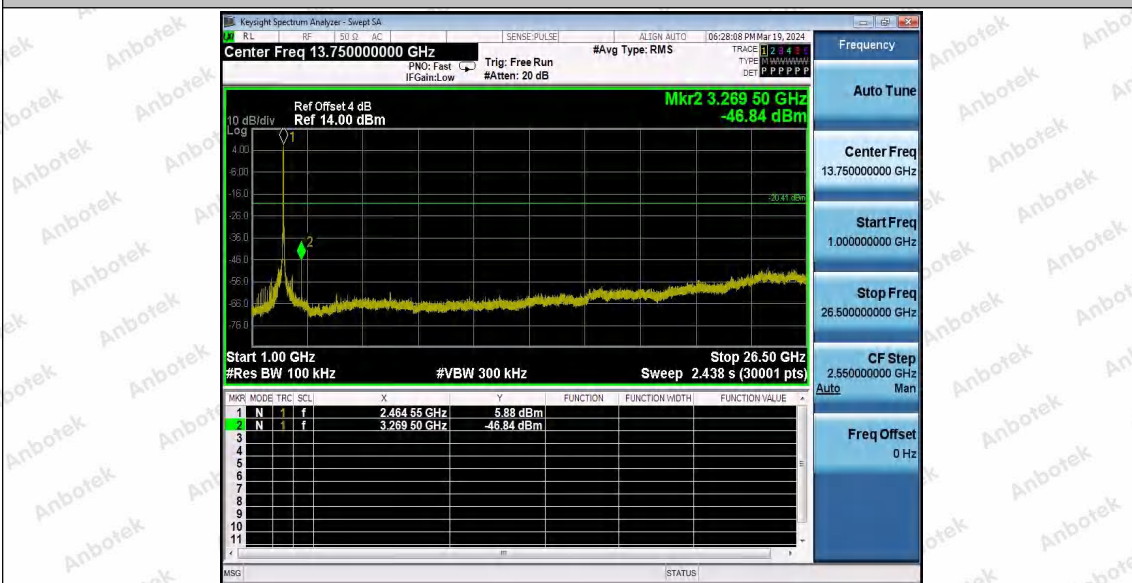

Hotline 400-003-0500
 www.anbotek.com.cn

11AX40MIMO_Ant1_2452_30~1000

11AX40MIMO_Ant1_2452_1000~26500

Shenzhen Anbotek Compliance Laboratory Limited

Address: 1/F., Building D, Sogood Science and Technology Park, Sanwei Community, Hangcheng Street, Bao'an District, Shenzhen, Guangdong, China.
 Tel: (86) 0755-26066440 Fax: (86) 0755-26014772 Email: service@anbotek.com