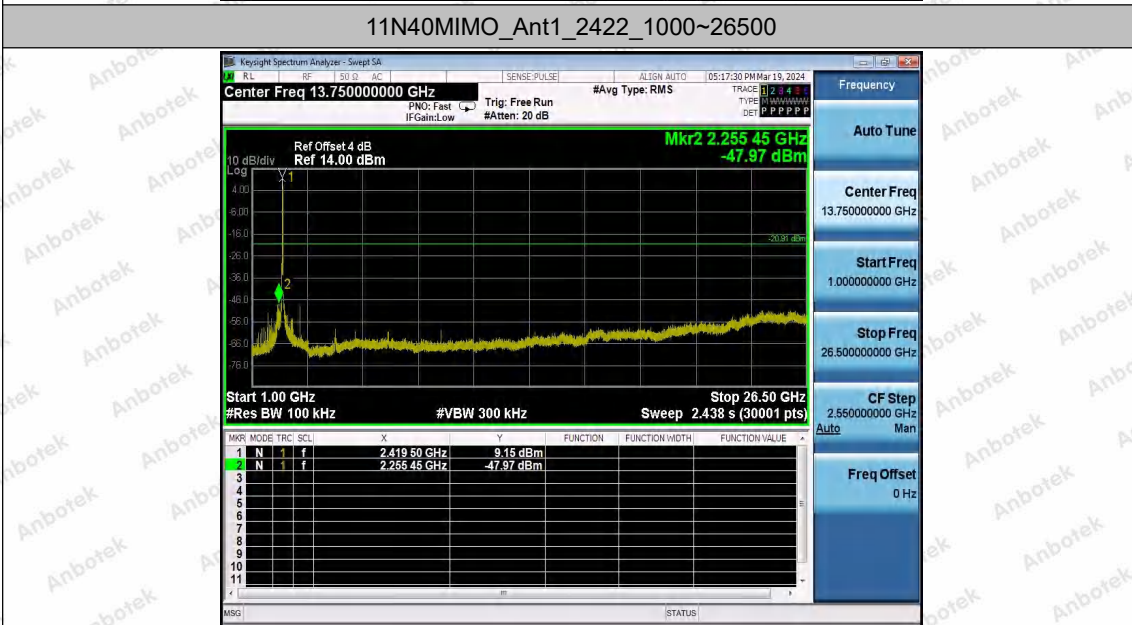

11N40MIMO_Ant2_2422_0~Reference

Shenzhen Anbotek Compliance Laboratory Limited

Address: 1/F., Building D, Sogood Science and Technology Park, Sanwei Community, Hangcheng Street, Bao'an District, Shenzhen, Guangdong, China.
Tel: (86) 0755-26066440 Fax: (86) 0755-26014772 Email: service@anbotek.com

Hotline
400-003-0500
www.anbotek.com.cn