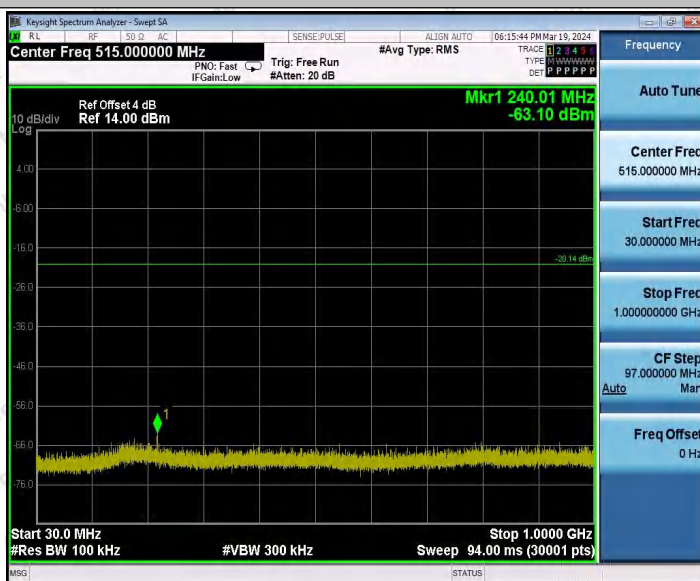

Hotline
 400-003-0500
 www.anbotek.com.cn

11AX40MIMO_Ant2_2422_0~Reference

11AX40MIMO_Ant2_2422_30~1000

Shenzhen Anbotek Compliance Laboratory Limited

Address: 1/F., Building D, Sogood Science and Technology Park, Sanwei Community, Hangcheng Street, Bao'an District, Shenzhen, Guangdong, China.
Tel: (86) 0755-26066440 Fax: (86) 0755-26014772 Email: service@anbotek.com