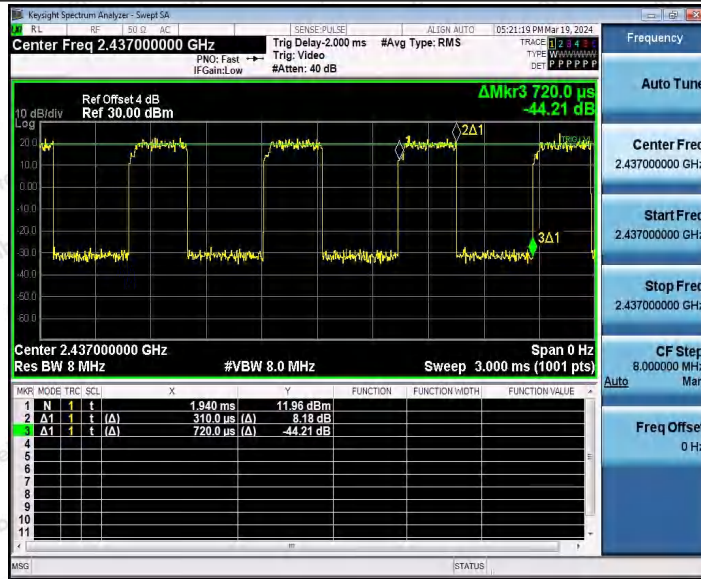

11N40MIMO_Ant1_2437