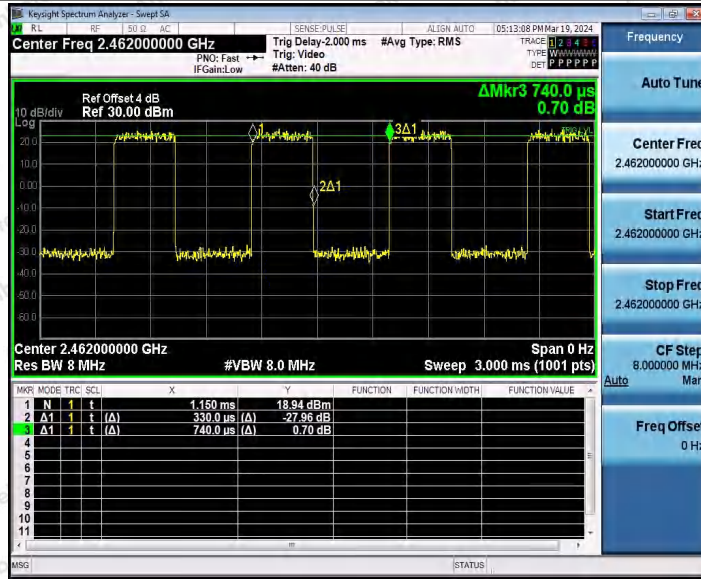

11N40MIMO_Ant1_2422