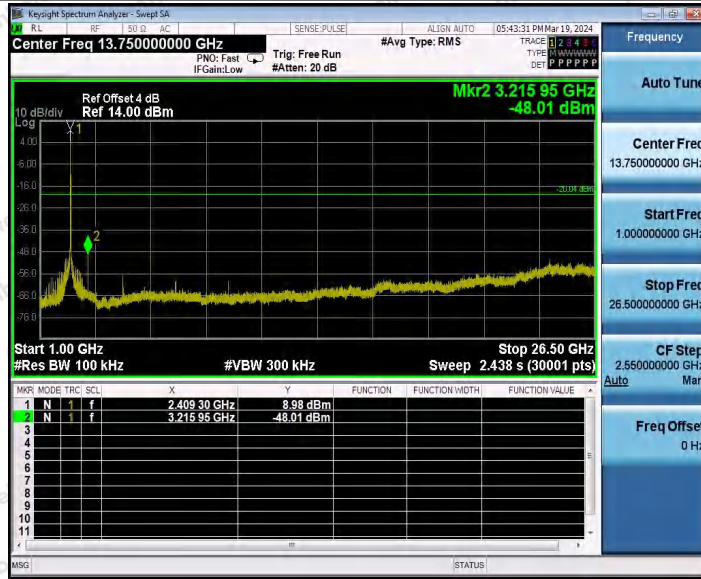

Hotline
400-003-0500
www.anbotek.com.cn

11AX20MIMO_Ant1_2437_0~Reference

11AX20MIMO_Ant1_2437_30~1000

Shenzhen Anbotek Compliance Laboratory Limited

Address: 1/F., Building D, Sogood Science and Technology Park, Sanwei Community, Hangcheng Street, Bao'an District, Shenzhen, Guangdong, China.
 Tel: (86) 0755-26066440 Fax: (86) 0755-26014772 Email: service@anbotek.com