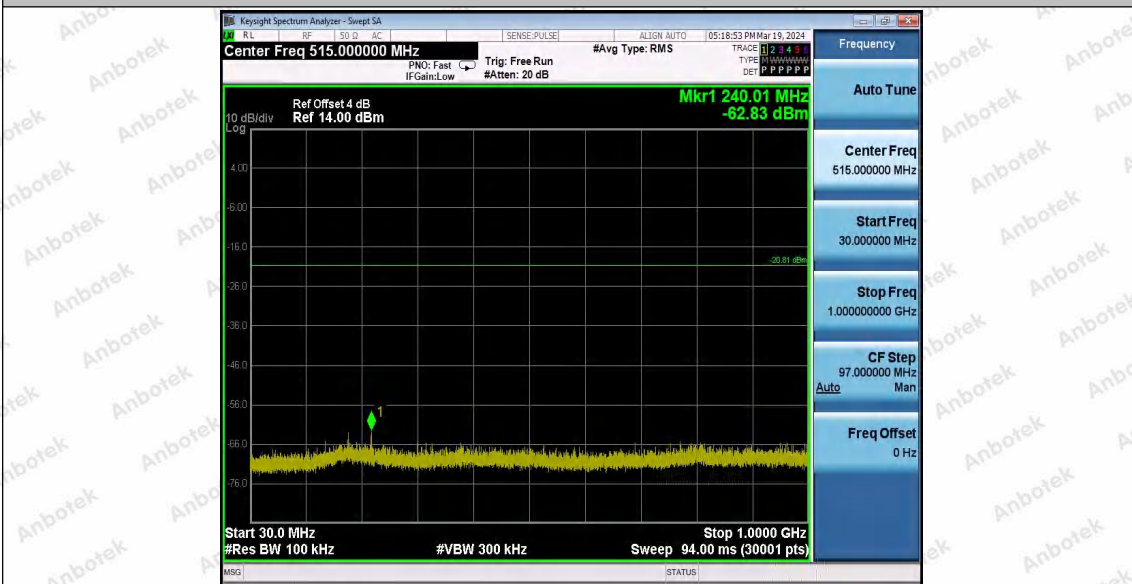

11N40MIMO_Ant2_2422_1000~26500