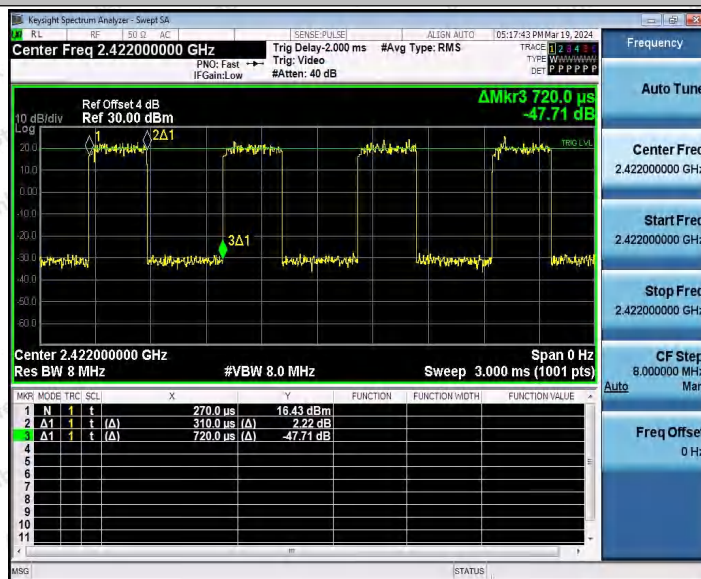

Hotline 400-003-0500
 www.anbotek.com.cn

11N40MIMO_Ant1_2422

11N40MIMO_Ant2_2422

Shenzhen Anbotek Compliance Laboratory Limited

Address: 1/F., Building D, Sogood Science and Technology Park, Sanwei Community, Hangcheng Street, Bao'an District, Shenzhen, Guangdong, China.
 Tel: (86) 0755-26066440 Fax: (86) 0755-26014772 Email: service@anbotek.com