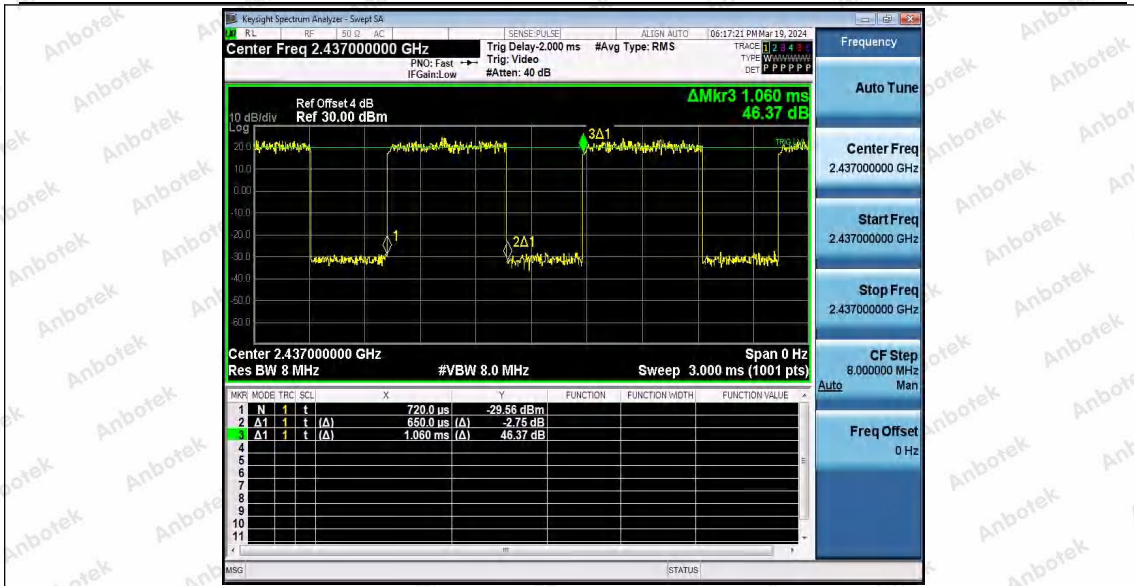

11AX40MIMO_Ant2_2437