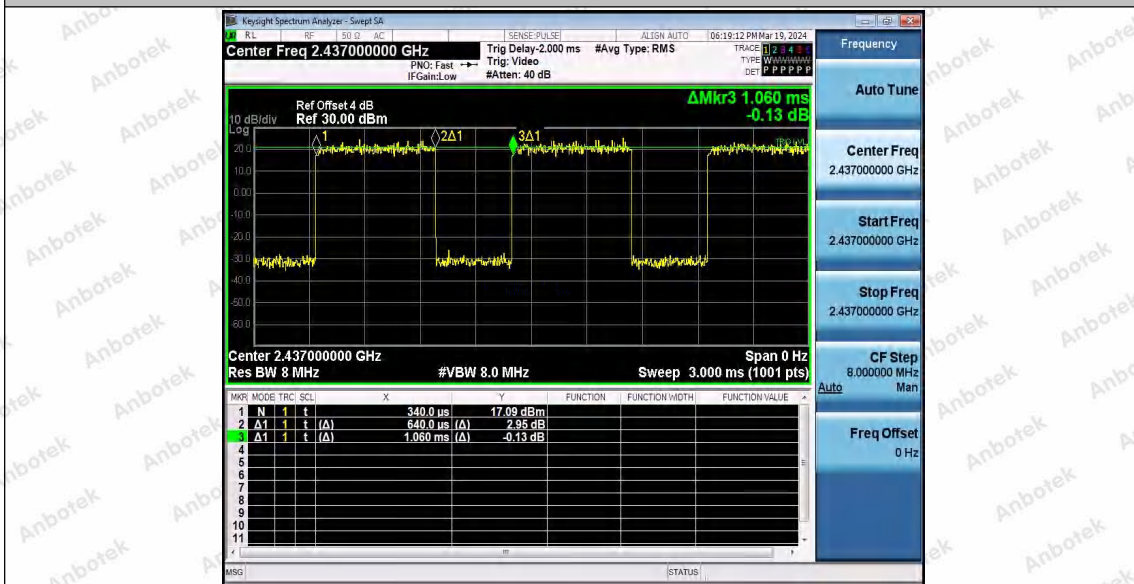

11AX40MIMO_Ant1_2452