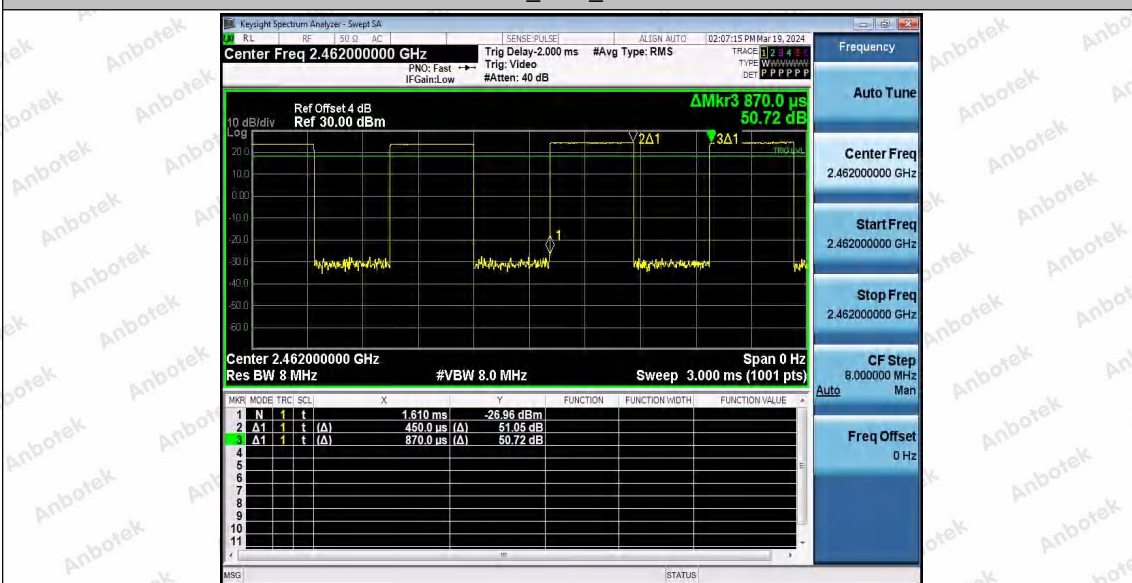

Hotline 400-003-0500
 www.anbotek.com.cn

11B_Ant2_2437

11B_Ant1_2462

Shenzhen Anbotek Compliance Laboratory Limited

Address: 1/F., Building D, Sogood Science and Technology Park, Sanwei Community, Hangcheng Street, Bao'an District, Shenzhen, Guangdong, China.
 Tel: (86) 0755-26066440 Fax: (86) 0755-26014772 Email: service@anbotek.com