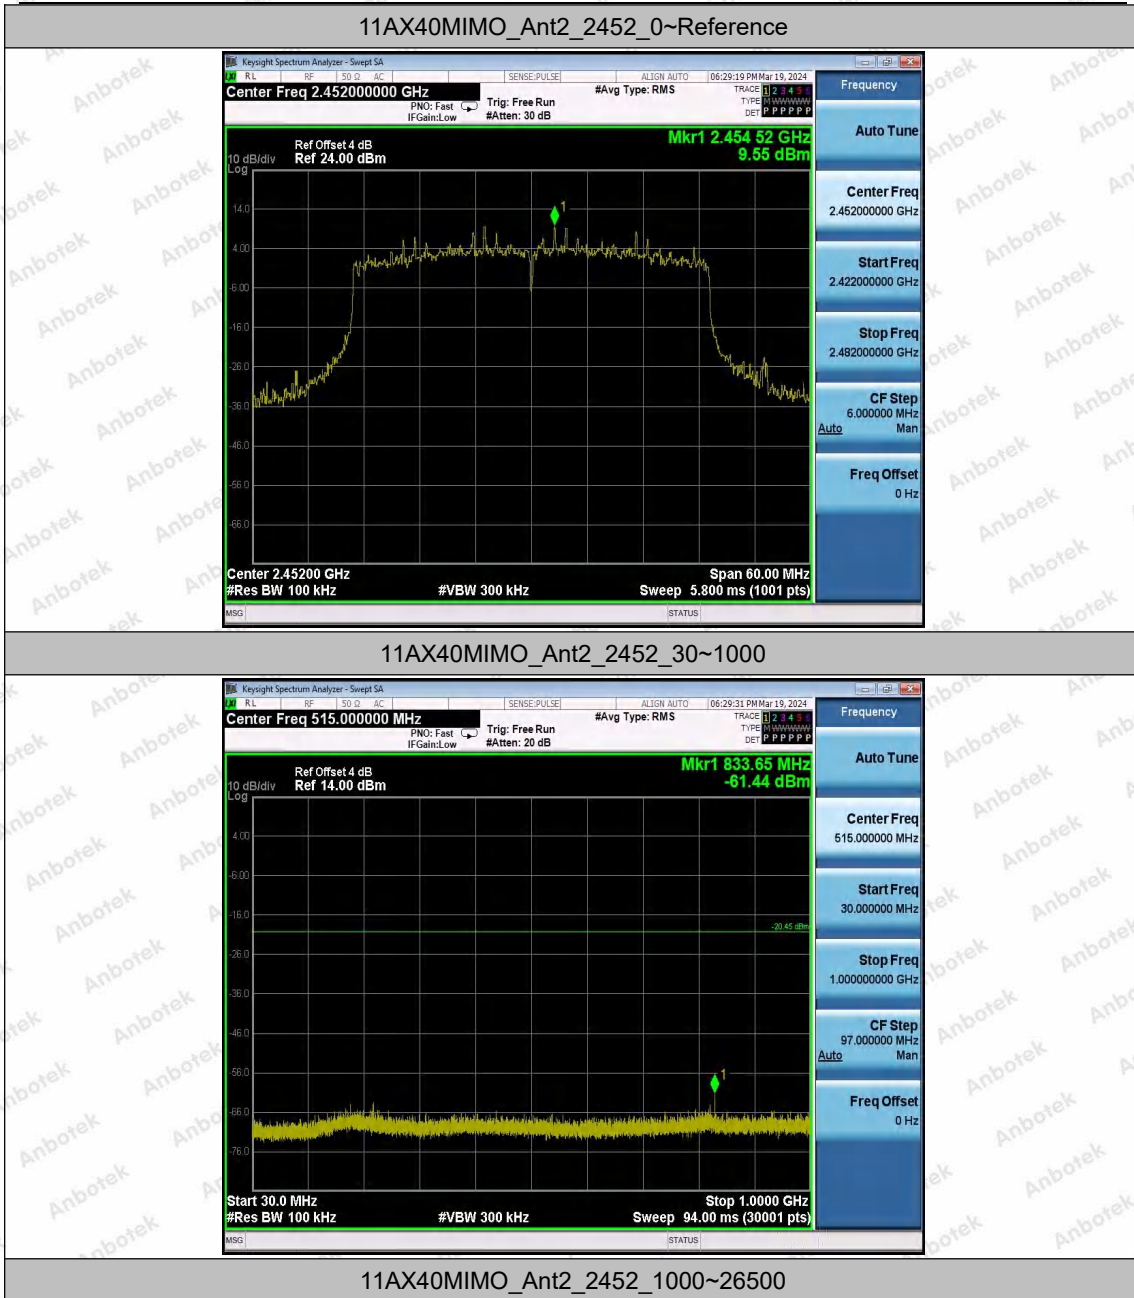

Shenzhen Anbotek Compliance Laboratory Limited

Address: 1/F., Building D, Sogood Science and Technology Park, Sanwei Community, Hangcheng Street, Bao'an District, Shenzhen, Guangdong, China.
Tel: (86) 0755-26066440 Fax: (86) 0755-26014772 Email: service@anbotek.com

Hotline
400-003-0500
www.anbotek.com.cn