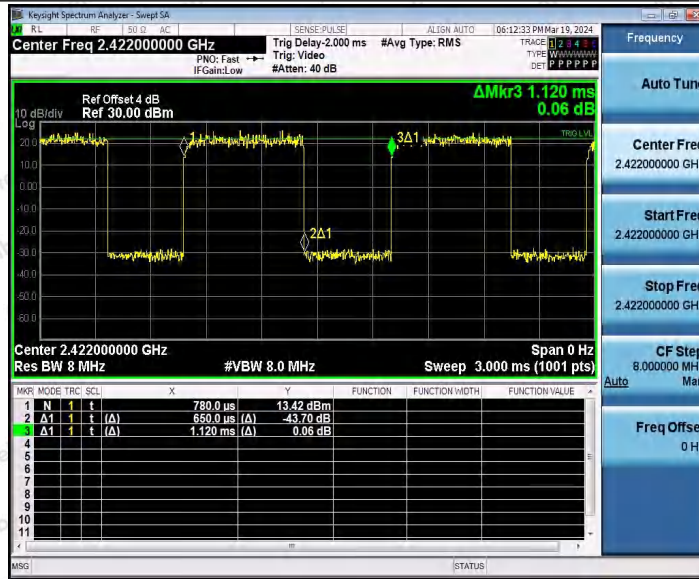

11AX40MIMO_Ant1_2422