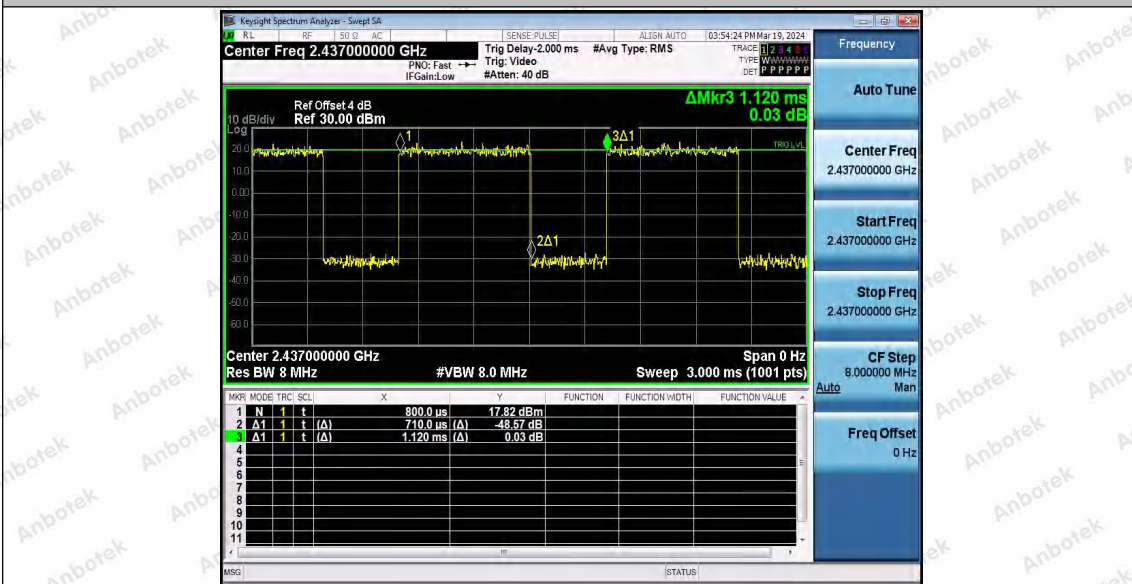

11G_Ant2_2437