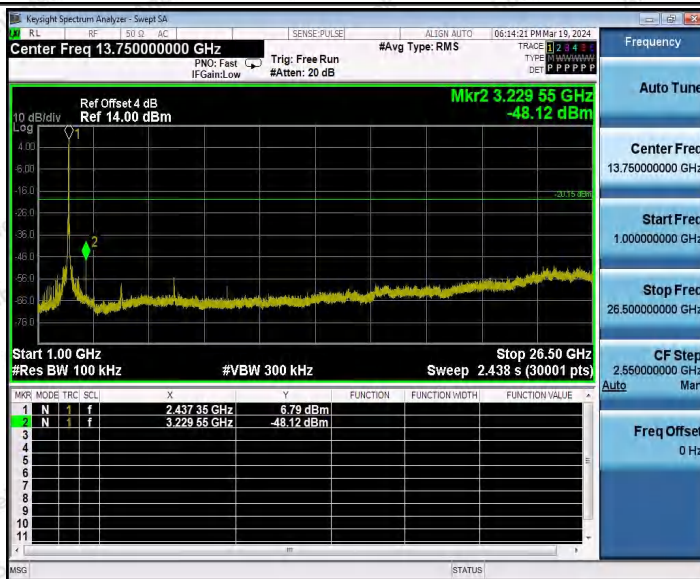

11AX40MIMO_Ant2_2422_0~Reference