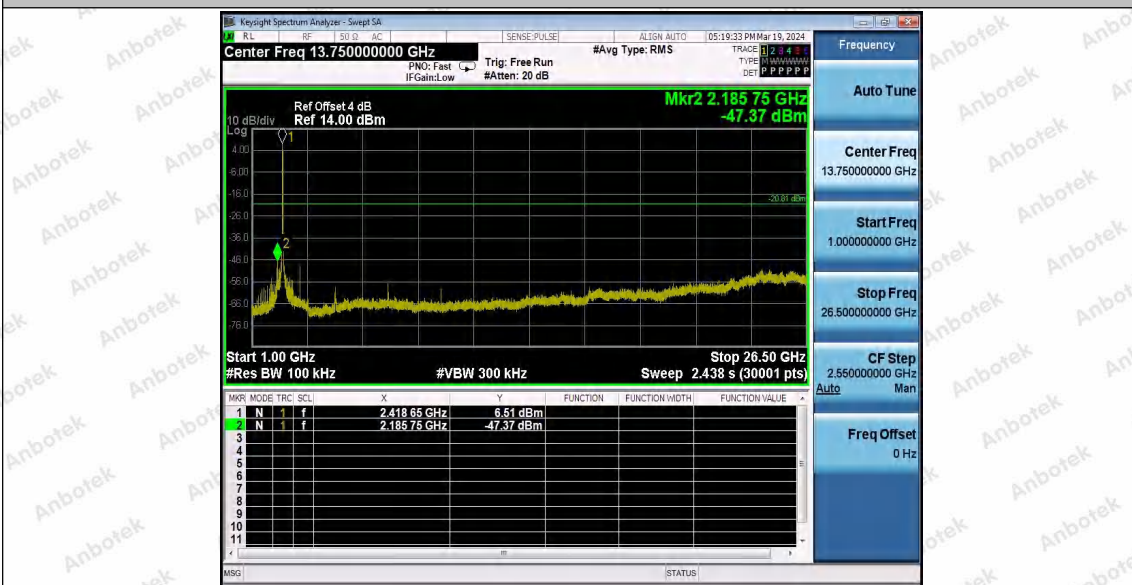

Hotline
 400-003-0500
www.anbotek.com.cn

11N40MIMO_Ant2_2422_30~1000

11N40MIMO_Ant2_2422_1000~26500

Shenzhen Anbotek Compliance Laboratory Limited

Address: 1/F., Building D, Sogood Science and Technology Park, Sanwei Community, Hangcheng Street, Bao'an District, Shenzhen, Guangdong, China.
Tel: (86) 0755-26066440 Fax: (86) 0755-26014772 Email: service@anbotek.com