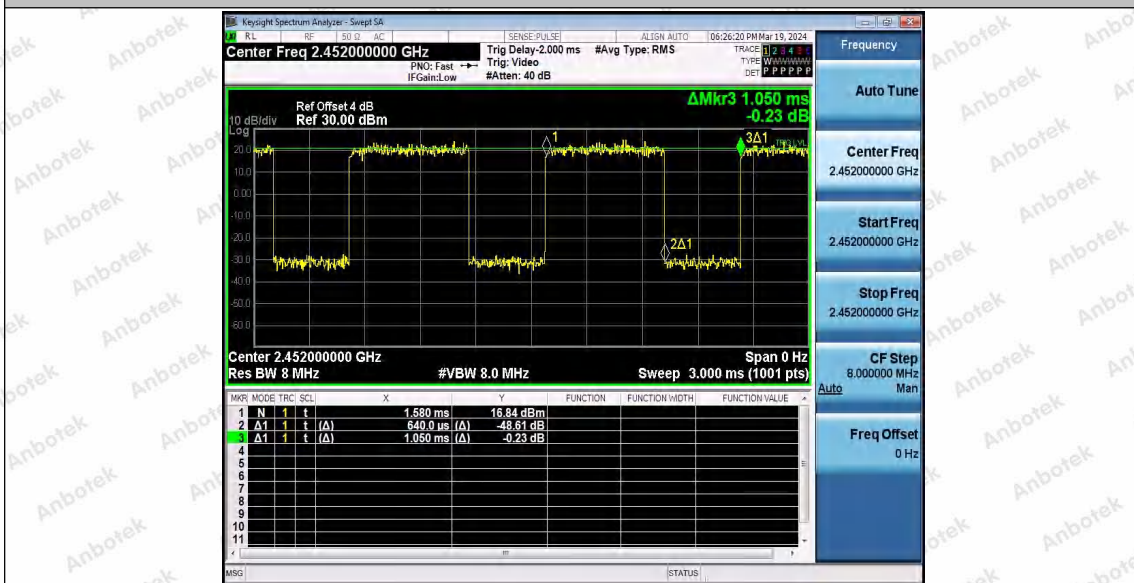

Hotline 400-003-0500
 www.anbotek.com.cn

11AX40MIMO_Ant2_2437

11AX40MIMO_Ant1_2452

Shenzhen Anbotek Compliance Laboratory Limited

Address: 1/F., Building D, Sogood Science and Technology Park, Sanwei Community, Hangcheng Street, Bao'an District, Shenzhen, Guangdong, China.
 Tel: (86) 0755-26066440 Fax: (86) 0755-26014772 Email: service@anbotek.com