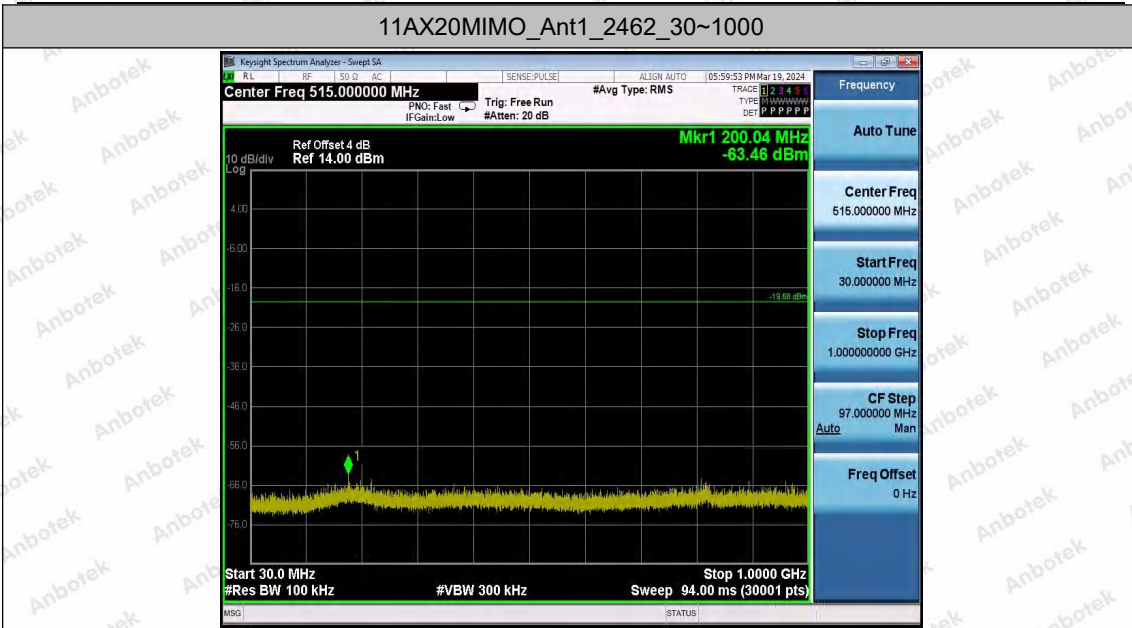

11AX20MIMO_Ant2_2462_0~Reference

Shenzhen Anbotek Compliance Laboratory Limited

Address: 1/F., Building D, Sogood Science and Technology Park, Sanwei Community, Hangcheng Street, Bao'an District, Shenzhen, Guangdong, China.
Tel: (86) 0755-26066440 Fax: (86) 0755-26014772 Email: service@anbotek.com

Hotline
400-003-0500
www.anbotek.com.cn