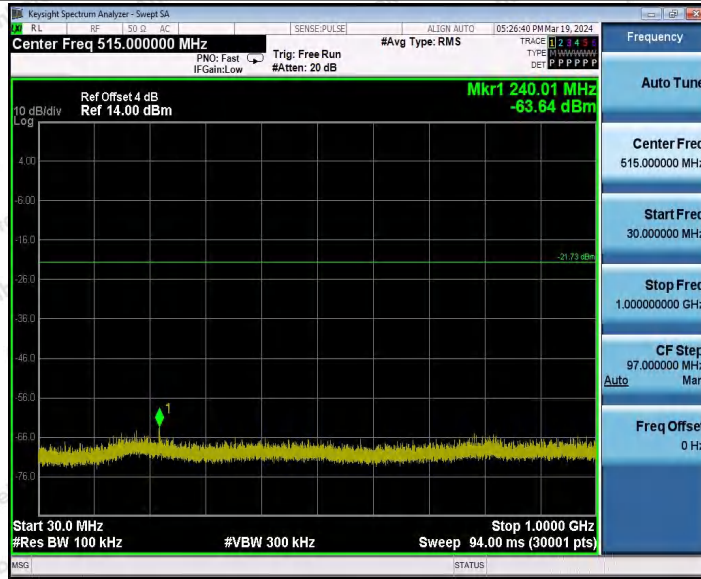

11N40MIMO_Ant1_2452_1000~26500