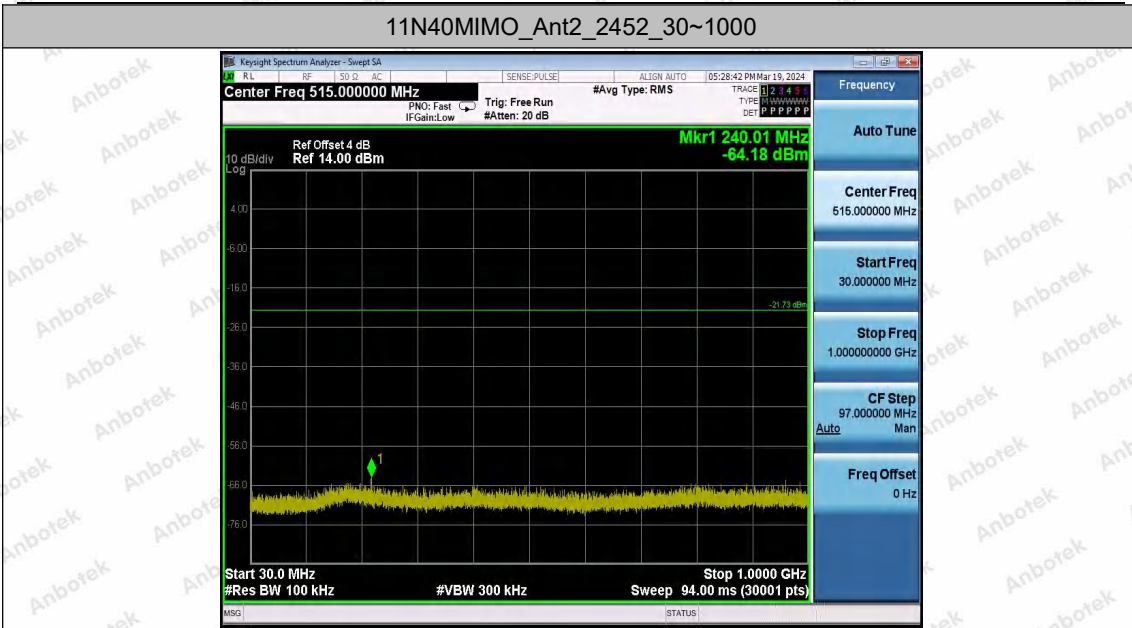

11AX20MIMO_Ant1_2412_0~Reference

Shenzhen Anbotek Compliance Laboratory Limited

Address: 1/F., Building D, Sogood Science and Technology Park, Sanwei Community, Hangcheng Street, Bao'an District, Shenzhen, Guangdong, China.
Tel: (86) 0755-26066440 Fax: (86) 0755-26014772 Email: service@anbotek.com

Hotline
400-003-0500
www.anbotek.com.cn