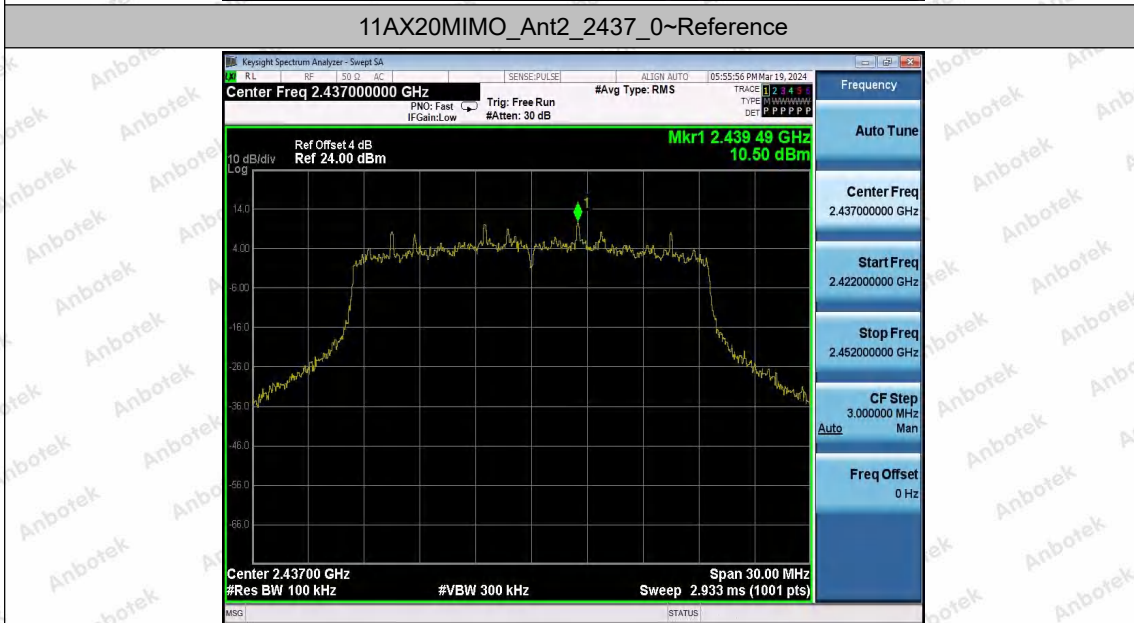

11AX20MIMO_Ant2_2437_30~1000

Shenzhen Anbotek Compliance Laboratory Limited

Address: 1/F., Building D, Sogood Science and Technology Park, Sanwei Community, Hangcheng Street, Bao'an District, Shenzhen, Guangdong, China.
Tel: (86) 0755-26066440 Fax: (86) 0755-26014772 Email: service@anbotek.com

Hotline
400-003-0500
www.anbotek.com.cn