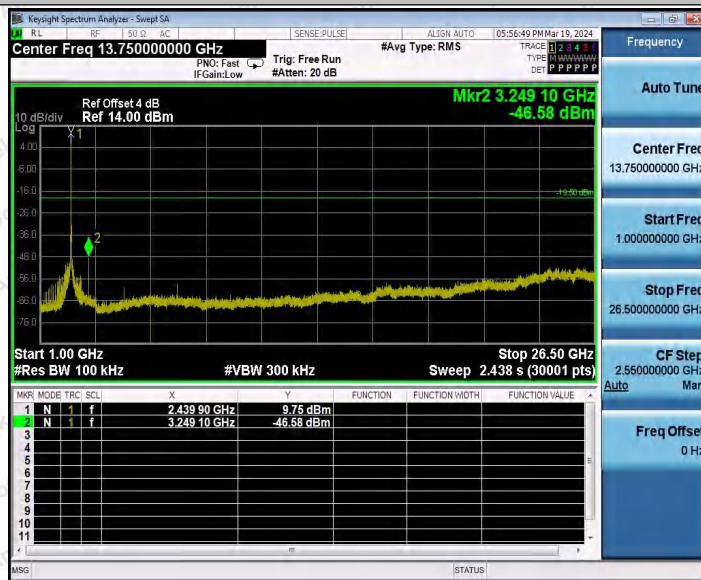

11AX20MIMO_Ant1_2462_0~Reference