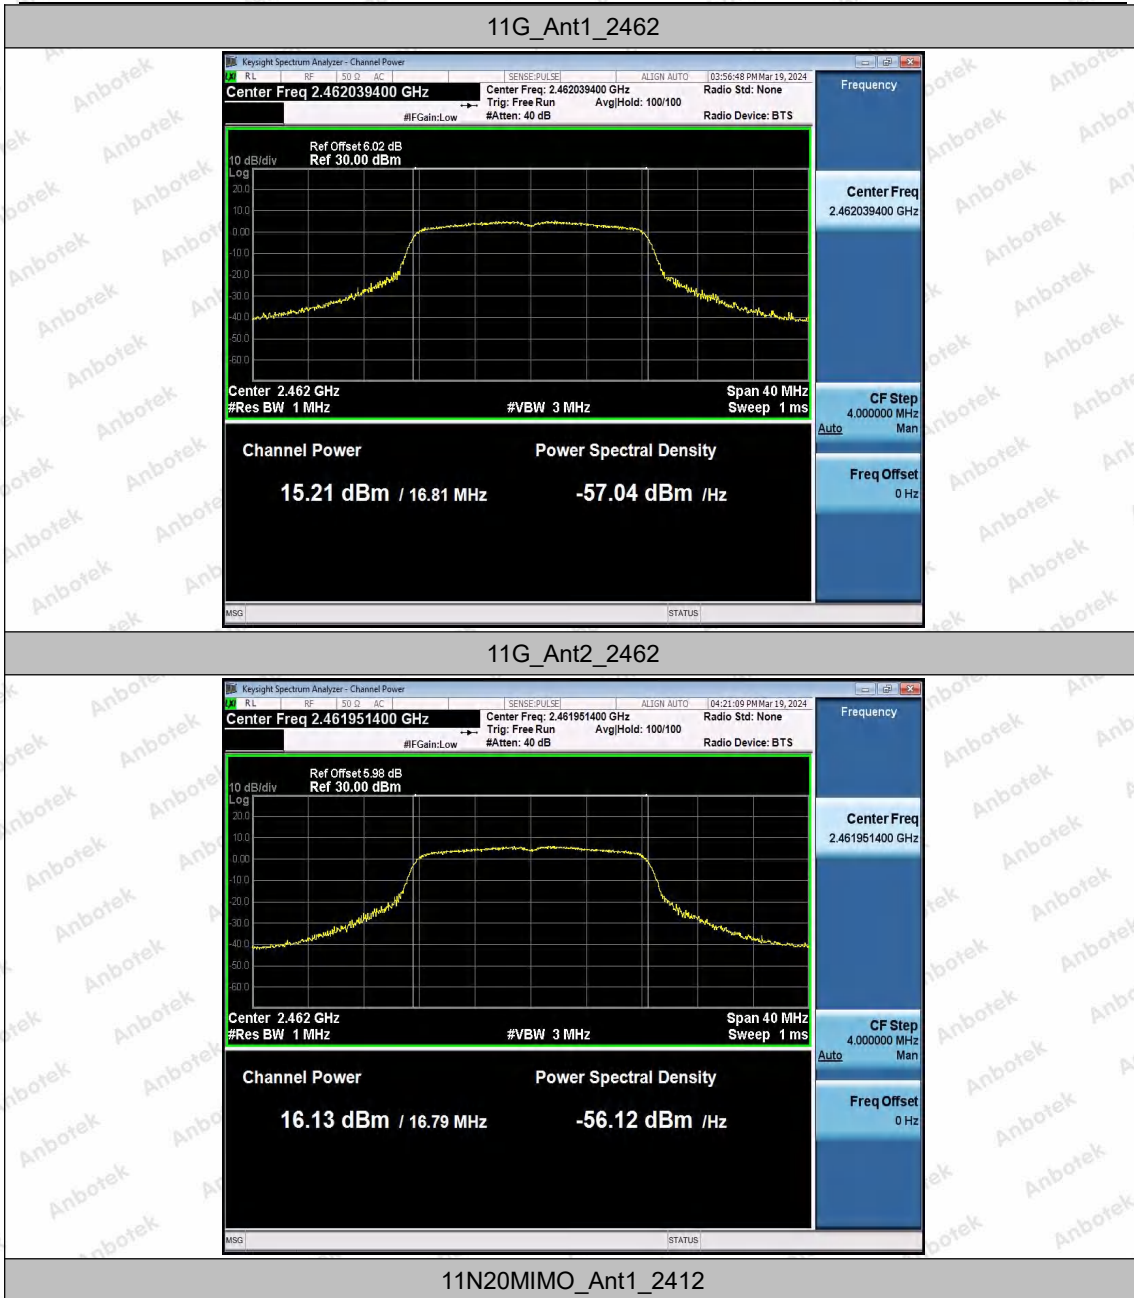

Shenzhen Anbotek Compliance Laboratory Limited

Address: 1/F., Building D, Sogood Science and Technology Park, Sanwei Community, Hangcheng Street, Bao'an District, Shenzhen, Guangdong, China.
Tel: (86) 0755-26066440 Fax: (86) 0755-26014772 Email: service@anbotek.com

Hotline
400-003-0500
www.anbotek.com.cn