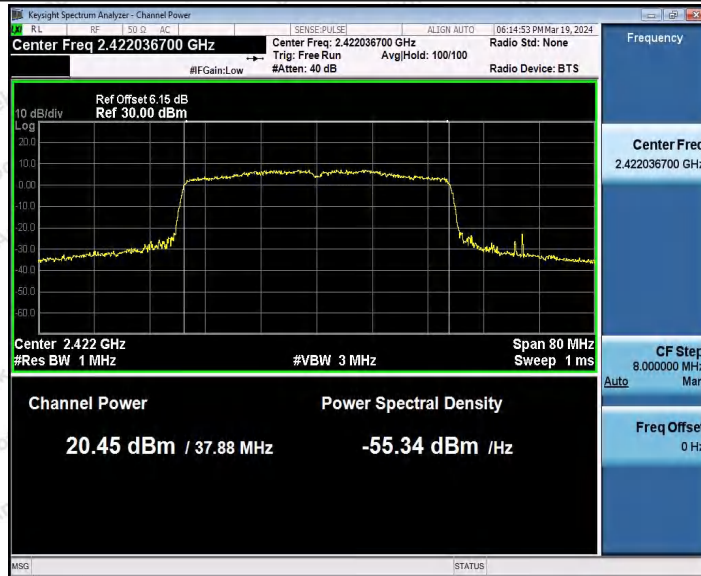

11AX40MIMO_Ant2_2422

11AX40MIMO_Ant1_2437

Shenzhen Anbotek Compliance Laboratory Limited

Address: 1/F., Building D, Sogood Science and Technology Park, Sanwei Community, Hangcheng Street, Bao'an District, Shenzhen, Guangdong, China.
Tel: (86) 0755-26066440 Fax: (86) 0755-26014772 Email: service@anbotek.com

Hotline
400-003-0500
www.anbotek.com.cn