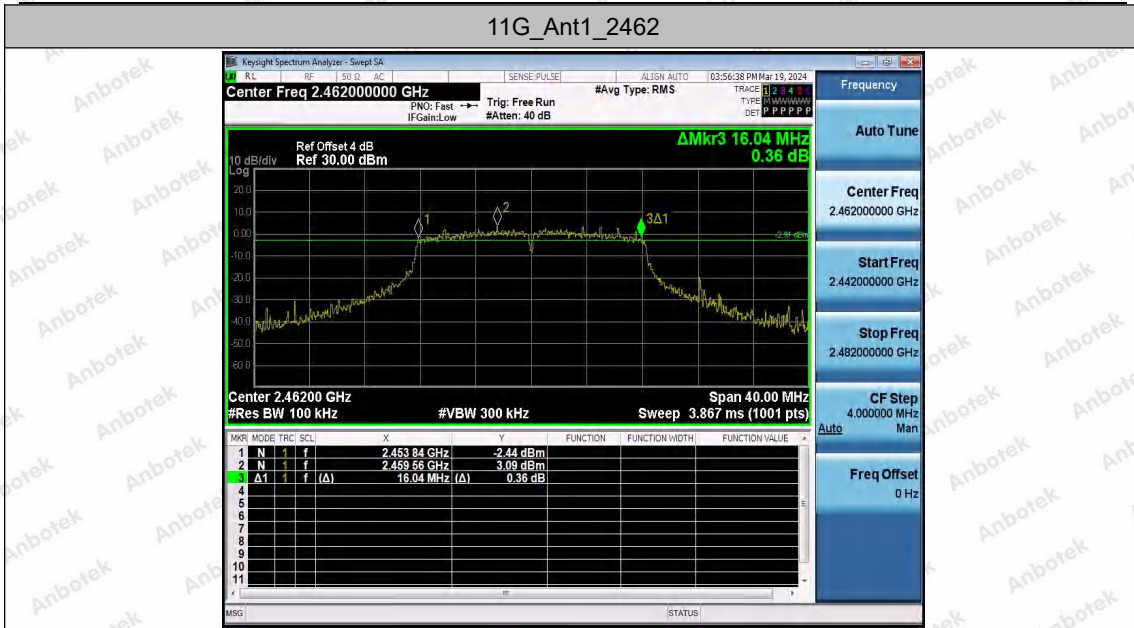

11N20MIMO_Ant1_2412

Shenzhen Anbotek Compliance Laboratory Limited

Address: 1/F., Building D, Sogood Science and Technology Park, Sanwei Community, Hangcheng Street, Bao'an District, Shenzhen, Guangdong, China.
Tel: (86) 0755-26066440 Fax: (86) 0755-26014772 Email: service@anbotek.com

Hotline
400-003-0500
www.anbotek.com.cn