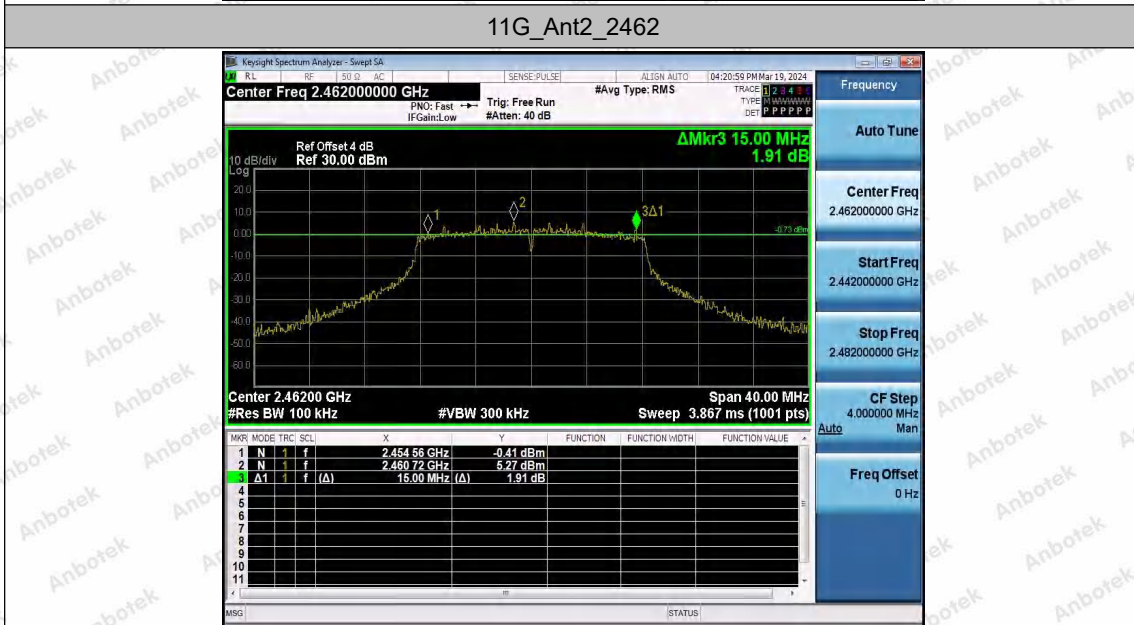

11N20MIMO_Ant1_2412

Shenzhen Anbotek Compliance Laboratory Limited

Address: 1/F., Building D, Sogood Science and Technology Park, Sanwei Community, Hangcheng Street, Bao'an District, Shenzhen, Guangdong, China.
Tel: (86) 0755-26066440 Fax: (86) 0755-26014772 Email: service@anbotek.com

Hotline
400-003-0500
www.anbotek.com.cn