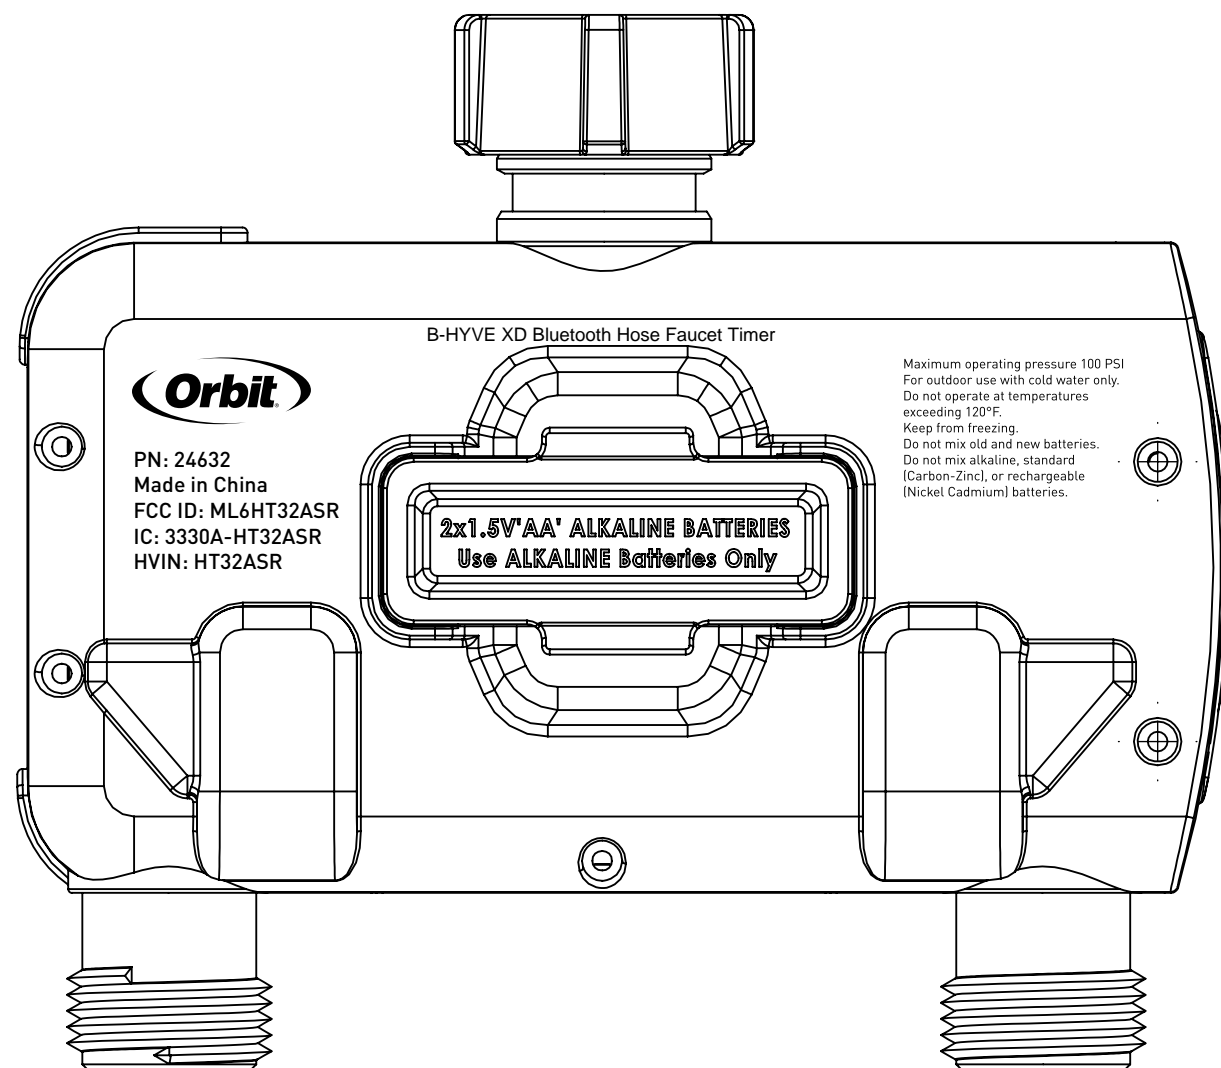

C

B

A

1

2

To be printed in PMS White

B-HYVE XD Bluetooth Hose Faucet Timer

PN: 24632
Made in China
FCC ID: ML6HT32ASR
IC: 3330A-HT32ASR
HVIN: HT32ASR