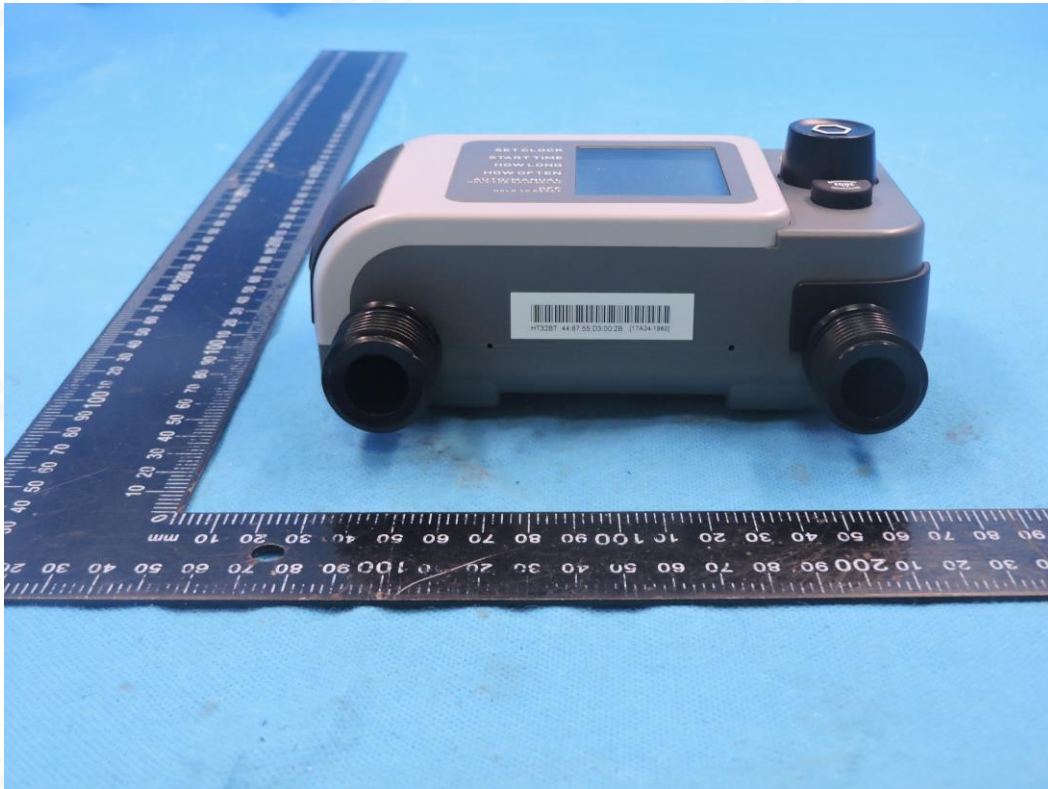

APPENDIX-PHOTOGRAPHS OF EUT CONSTRUCTIONAL DETAILS

Model: HT32ASR

Photo 1

Photo 2

Photo 3

Photo 4

Photo 5

Photo 6