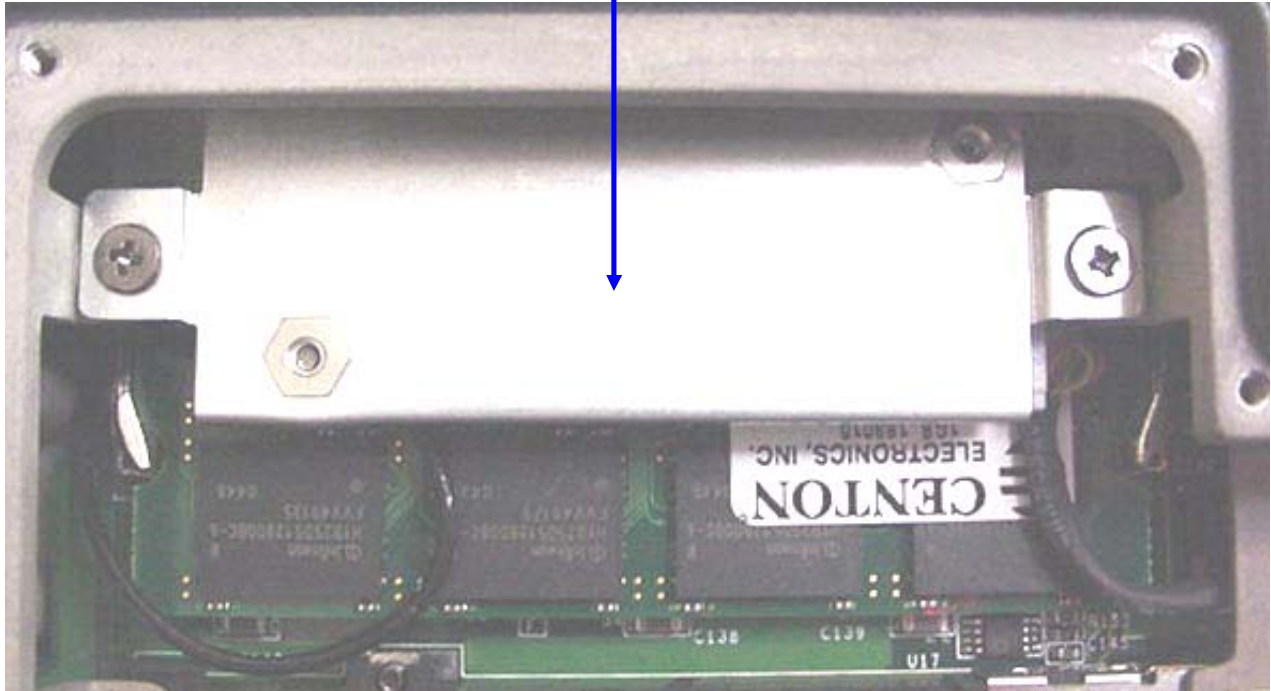

Front with Shielding

Back

**INTERNAL DUT PHOTOGRAPHS**  
Intel Pro 2200BG 802.11b/g WLAN Mini-PCI Card

Front with Shielding Removed

**INTERNAL DUT PHOTOGRAPHS**  
MSI MS-6837 Bluetooth

Bluetooth Mounting Plate