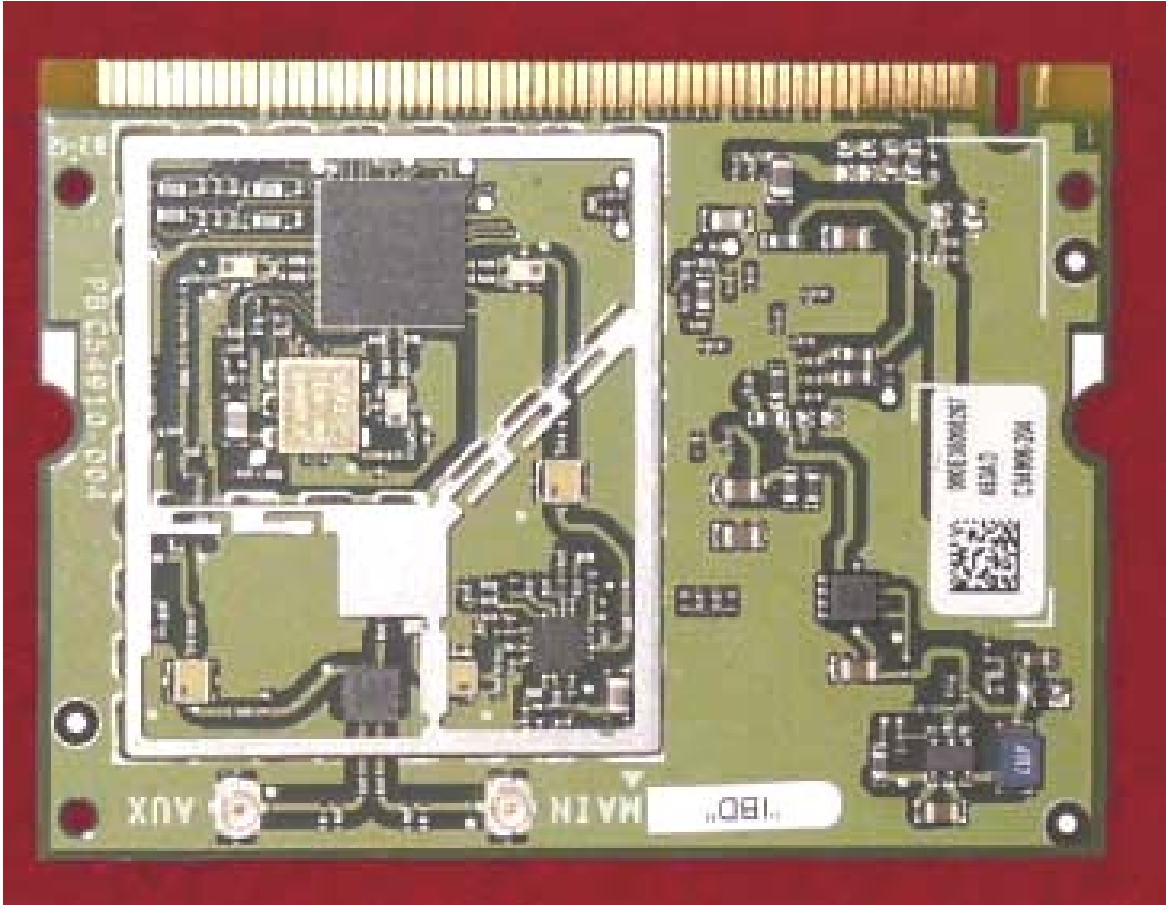

**INTERNAL DUT PHOTOGRAPHS**  
**Sierra Wireless AirCard 595 PCMCIA Modem**

**INTERNAL DUT PHOTOGRAPHS**  
Intel Pro 2200BG 802.11b/g WLAN Mini-PCI Card

**INTERNAL DUT PHOTOGRAPHS**  
Intel Pro 2200BG 802.11b/g WLAN Mini-PCI Card

Front with Shielding

Back

**INTERNAL DUT PHOTOGRAPHS**  
Intel Pro 2200BG 802.11b/g WLAN Mini-PCI Card

Front with Shielding Removed

**INTERNAL DUT PHOTOGRAPHS**  
MSI MS-6837 Bluetooth

Bluetooth Mounting Plate