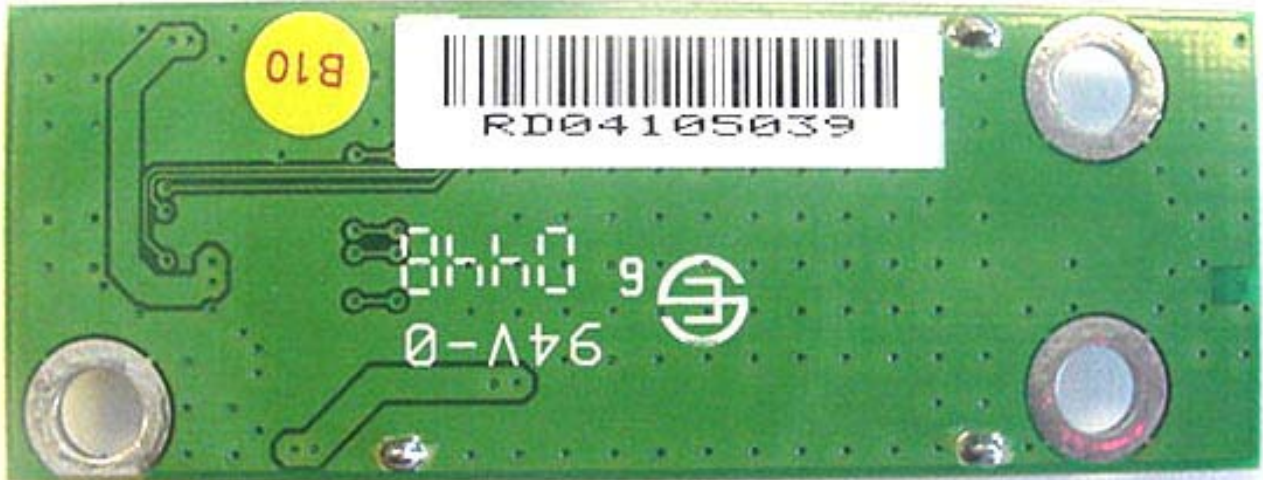

INTERNAL DUT PHOTOGRAPHS
MSI MS-6837 Bluetooth