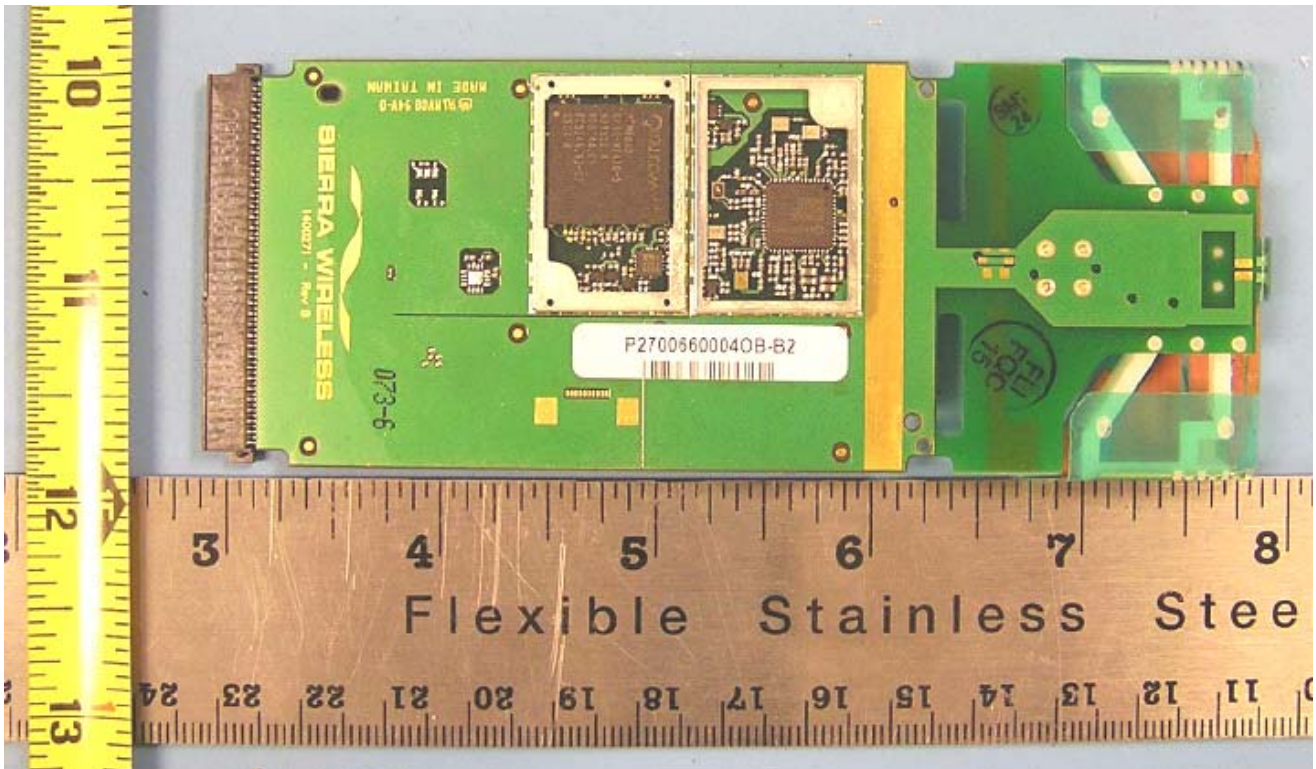

**INTERNAL DUT PHOTOGRAPHS**  
Sierra Wireless AirCard 595 PCMCIA Card / Intel Pro 2200BG 802.11bg Mini-PCI Card / MSI MS-6837 Bluetooth

Bluetooth Mounting Plate

Sierra Wireless AirCard 595  
PCMCIA Modem Card

Intel Pro 2200BG 802.11bg  
WLAN Mini-PCI Card

PCMCIA Hatch Plastic Interior

**INTERNAL DUT PHOTOGRAPHS**  
**Sierra Wireless AirCard 595 PCMCIA Modem**

**AirCard 595  
Installed**

**AirCard 595  
Removed**

**INTERNAL DUT PHOTOGRAPHS**  
**Sierra Wireless AirCard 595 PCMCIA Modem**

**INTERNAL DUT PHOTOGRAPHS**  
**Sierra Wireless AirCard 595 PCMCIA Modem**

**INTERNAL DUT PHOTOGRAPHS**  
**Sierra Wireless AirCard 595 PCMCIA Modem**