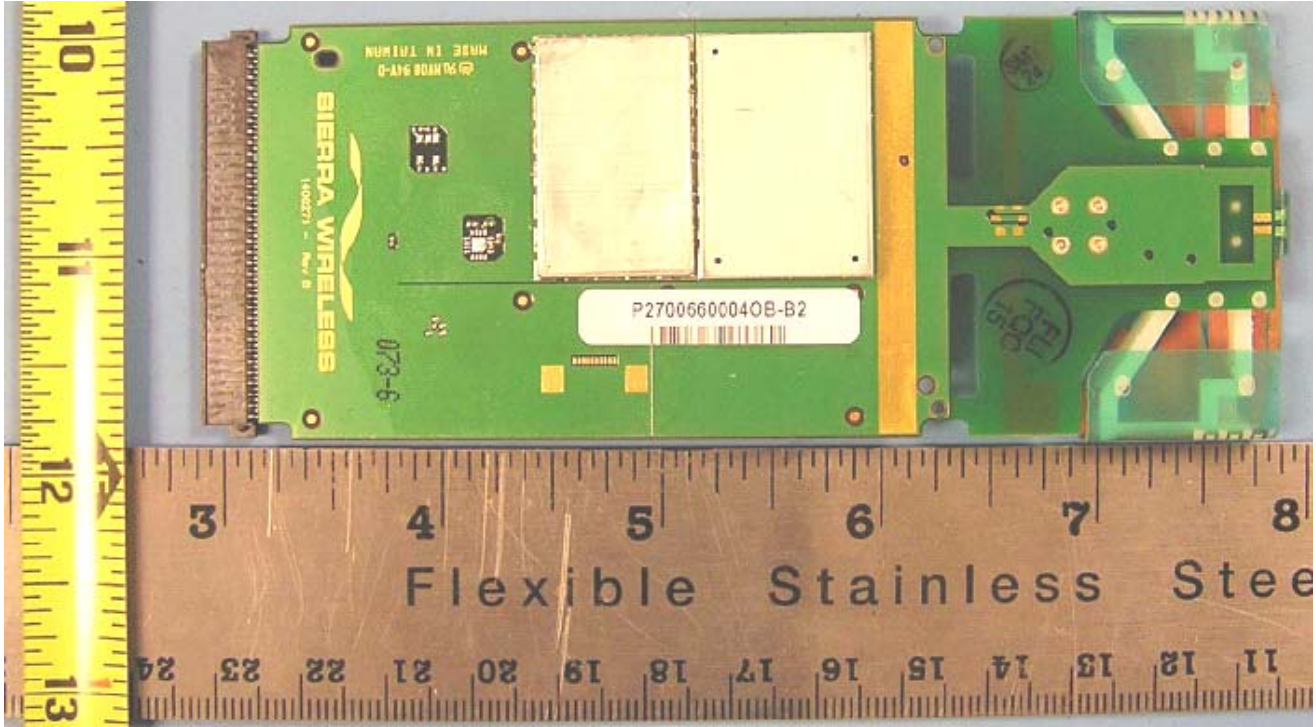

**INTERNAL DUT PHOTOGRAPHS**  
Sierra Wireless AirCard 595 PCMCIA Card / Intel Pro 2200BG 802.11bg Mini-PCI Card / MSI MS-6837 Bluetooth

Bluetooth Mounting Plate

Sierra Wireless AirCard 595  
PCMCIA Modem Card

Intel Pro 2200BG 802.11bg  
WLAN Mini-PCI Card

PCMCIA Hatch Plastic Interior

**INTERNAL DUT PHOTOGRAPHS**  
**Sierra Wireless AirCard 595 PCMCIA Modem**

**AirCard 595  
Installed**

**AirCard 595  
Removed**

**INTERNAL DUT PHOTOGRAPHS**  
**Sierra Wireless AirCard 595 PCMCIA Modem**

**INTERNAL DUT PHOTOGRAPHS**  
**Sierra Wireless AirCard 595 PCMCIA Modem**

**INTERNAL DUT PHOTOGRAPHS**  
**Sierra Wireless AirCard 595 PCMCIA Modem**