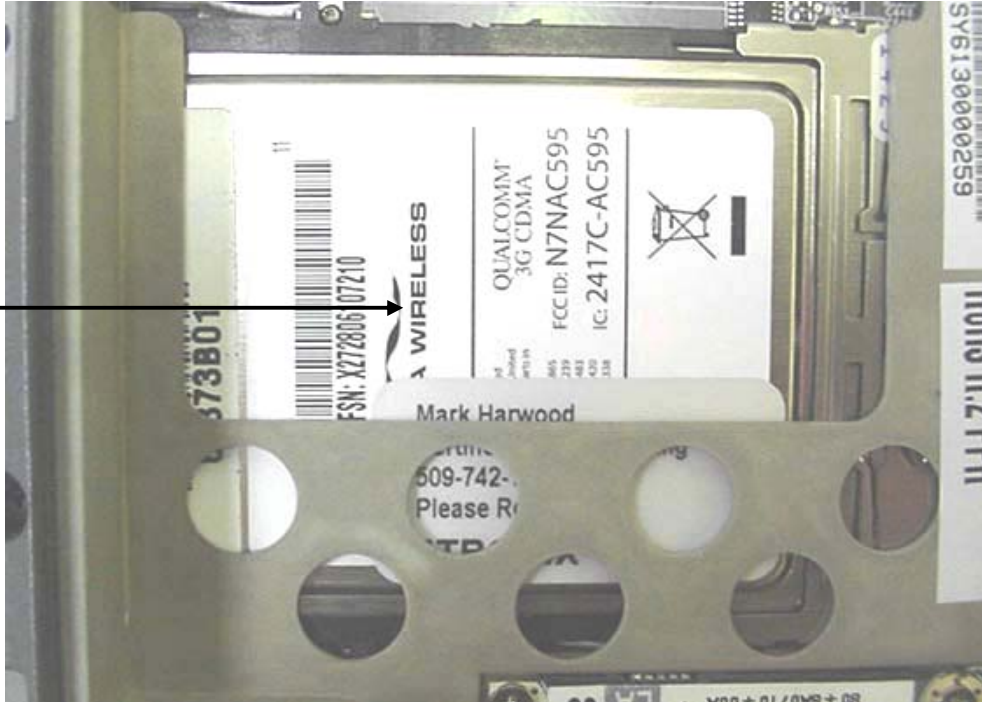

PCMCIA Hatch Plastic Interior

INTERNAL DUT PHOTOGRAPHS
Sierra Wireless AirCard 595 PCMCIA Modem

**AirCard 595
Installed**