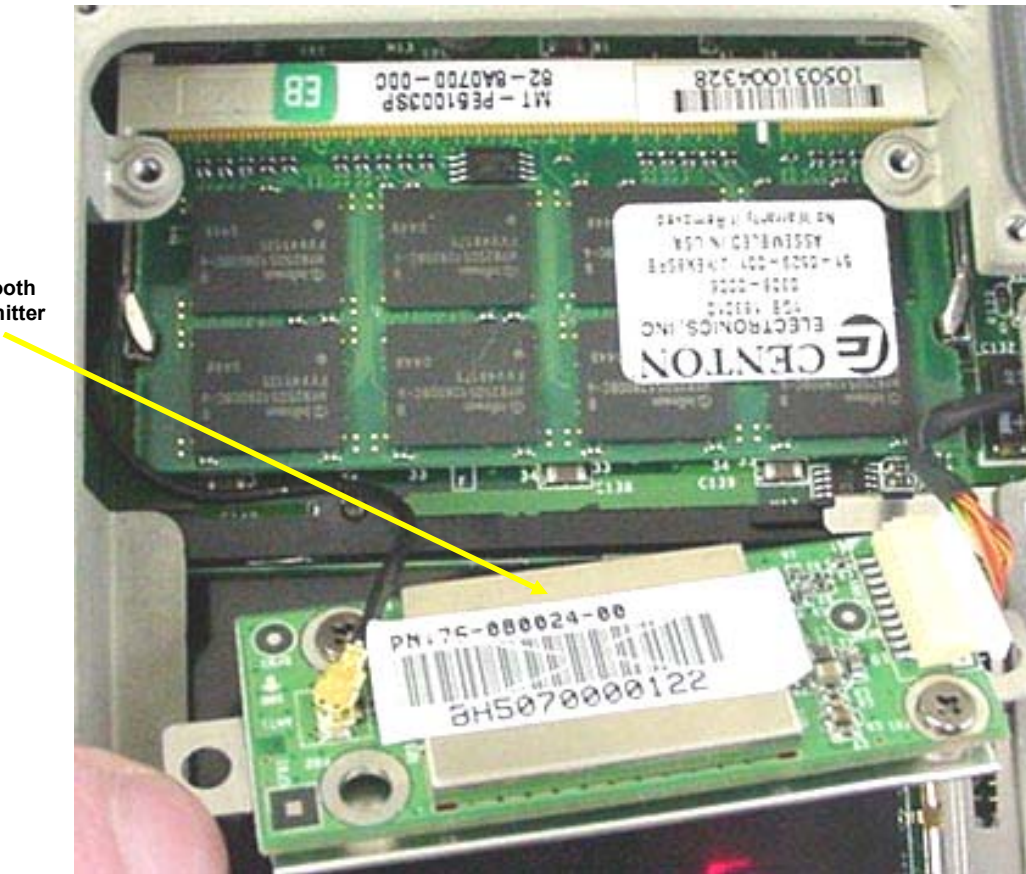

Bluetooth Transmitter