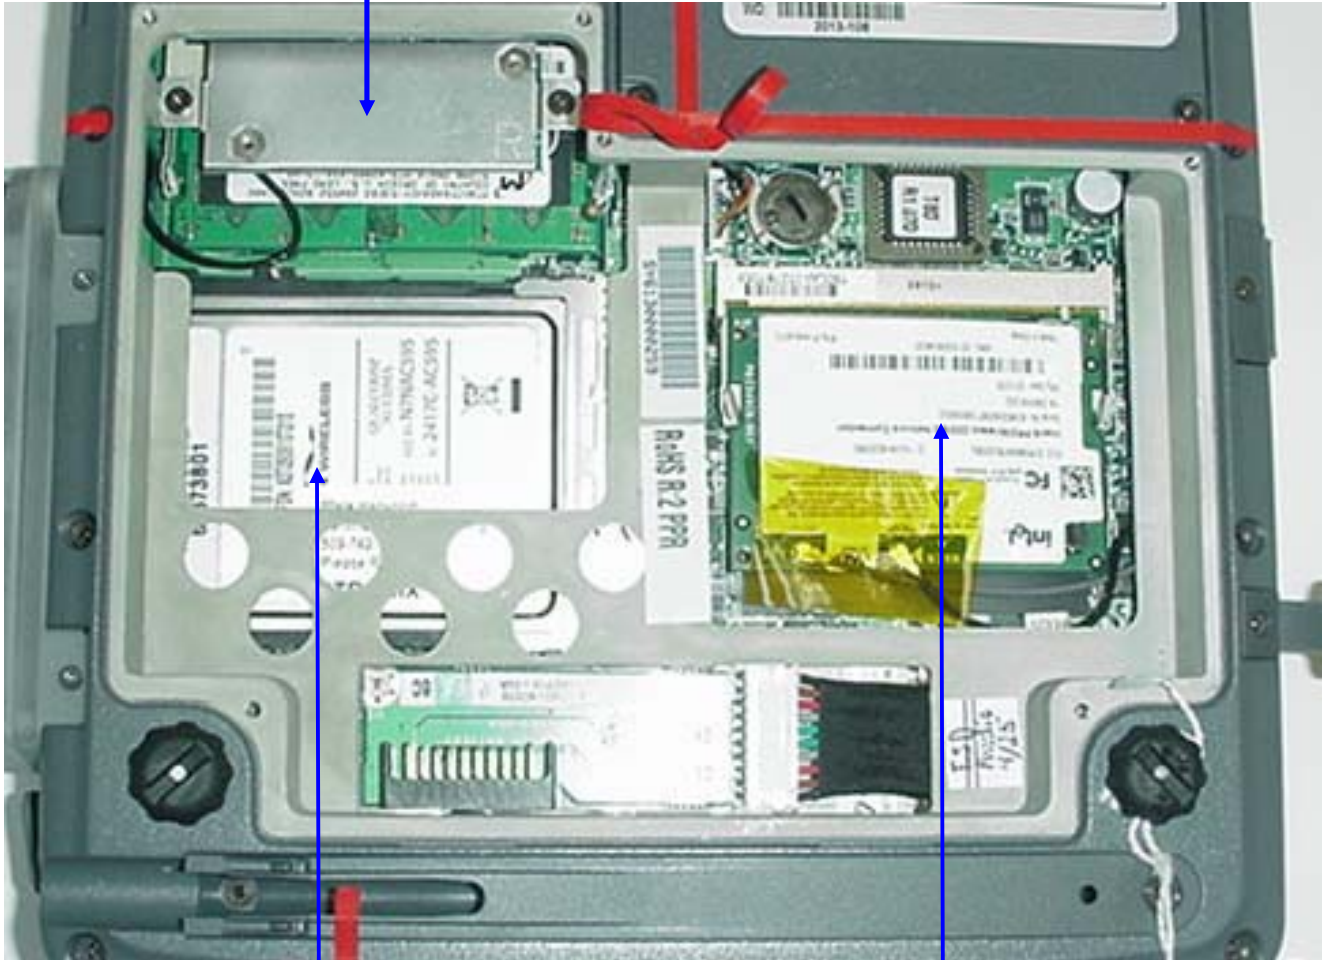

**INTERNAL DUT PHOTOGRAPHS**  
Sierra Wireless AirCard 595 PCMCIA Card / Intel Pro 2200BG 802.11bg Mini-PCI Card / MSI MS-6837 Bluetooth

Bluetooth Mounting Plate

Sierra Wireless AirCard 595  
PCMCIA Modem Card

Intel Pro 2200BG 802.11bg  
WLAN Mini-PCI Card

PCMCIA Hatch Plastic Interior

**INTERNAL DUT PHOTOGRAPHS**  
**Sierra Wireless AirCard 595 PCMCIA Modem**

**AirCard 595  
Installed**

**AirCard 595  
Removed**