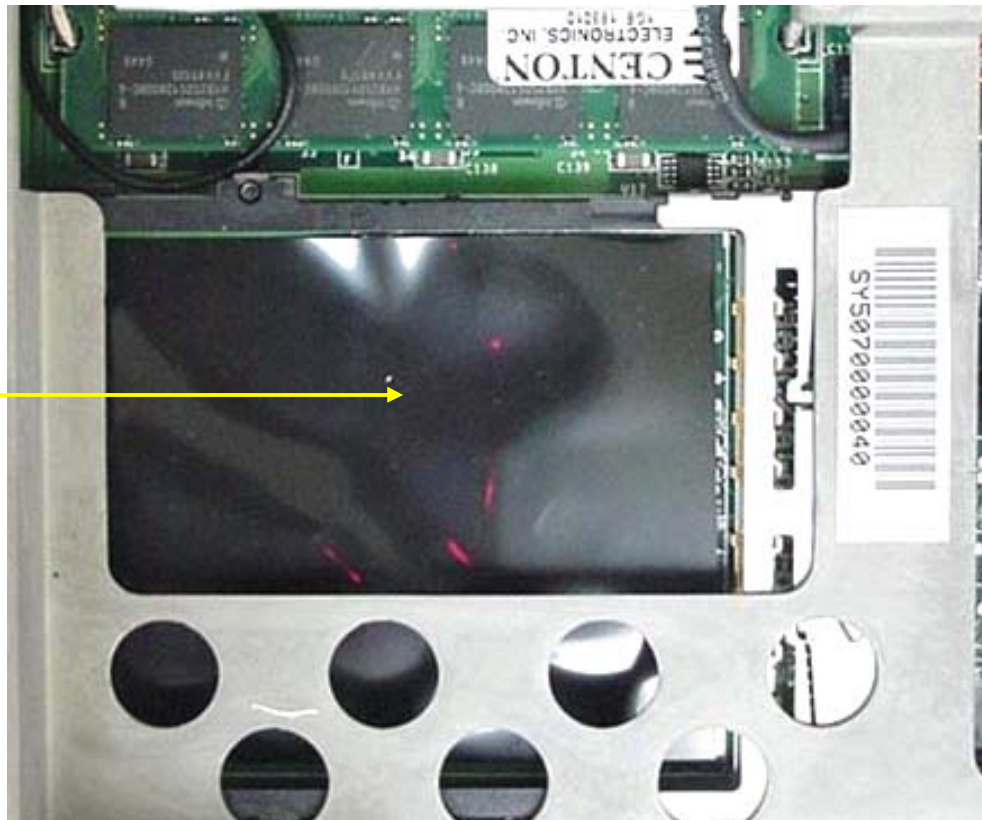

**INTERNAL DUT PHOTOGRAPHS**  
Sierra Wireless AirCard 595 PCMCIA Card / Intel Pro 2200BG 802.11bg Mini-PCI Card / MSI MS-6837 Bluetooth

Bluetooth Mounting Plate

Sierra Wireless AirCard 595  
PCMCIA Modem Card

Intel Pro 2200BG 802.11bg  
WLAN Mini-PCI Card

PCMCIA Hatch Plastic Interior

**INTERNAL DUT PHOTOGRAPHS**  
**Sierra Wireless AirCard 595 PCMCIA Modem**

**AirCard 595  
Installed**

**AirCard 595  
Removed**

**INTERNAL DUT PHOTOGRAPHS**  
**Sierra Wireless AirCard 595 PCMCIA Modem**

**INTERNAL DUT PHOTOGRAPHS**  
**Sierra Wireless AirCard 595 PCMCIA Modem**

**INTERNAL DUT PHOTOGRAPHS**  
**Sierra Wireless AirCard 595 PCMCIA Modem**