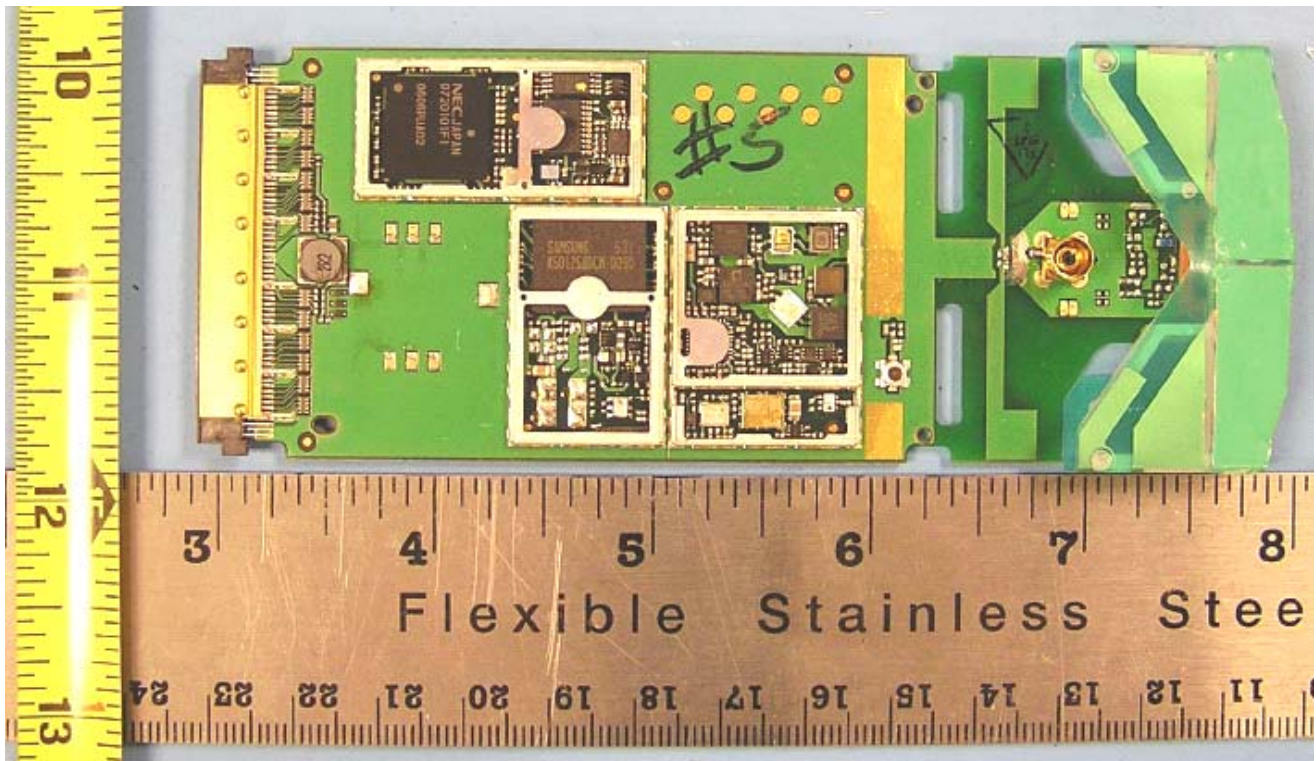

Intel Pro 2200BG 802.11bg  
WLAN Mini-PCI Card

PCMCIA Hatch Plastic Interior

**INTERNAL DUT PHOTOGRAPHS**  
**Sierra Wireless AirCard 595 PCMCIA Modem**

**AirCard 595  
Installed**

**AirCard 595  
Removed**

**INTERNAL DUT PHOTOGRAPHS**  
**Sierra Wireless AirCard 595 PCMCIA Modem**

**INTERNAL DUT PHOTOGRAPHS**  
**Sierra Wireless AirCard 595 PCMCIA Modem**

**INTERNAL DUT PHOTOGRAPHS**  
**Sierra Wireless AirCard 595 PCMCIA Modem**

**INTERNAL DUT PHOTOGRAPHS**  
**Sierra Wireless AirCard 595 PCMCIA Modem**

**INTERNAL DUT PHOTOGRAPHS**  
Intel Pro 2200BG 802.11b/g WLAN Mini-PCI Card

**INTERNAL DUT PHOTOGRAPHS**  
Intel Pro 2200BG 802.11b/g WLAN Mini-PCI Card