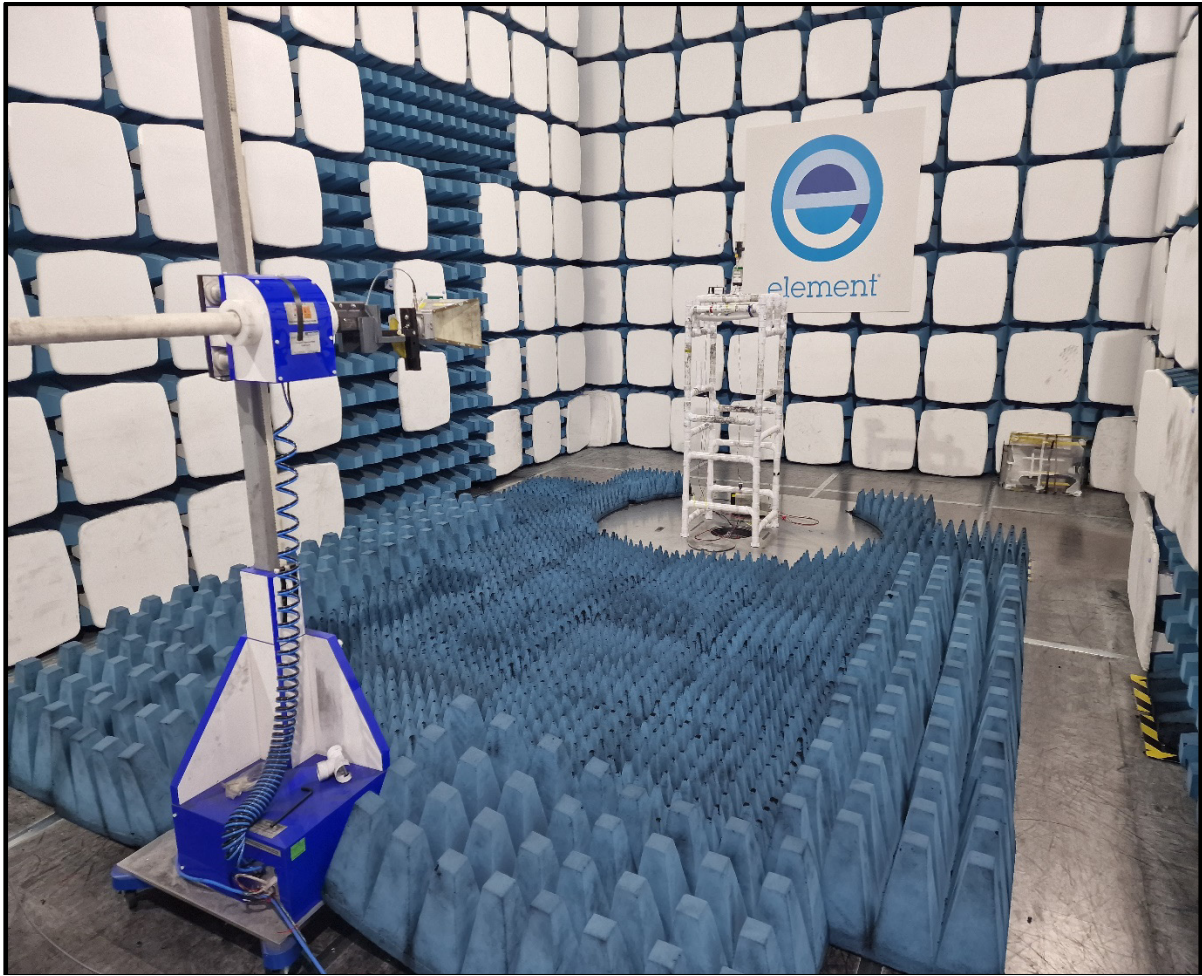

The following photographs shows basic EUT set-up:

Radiated Test Setup < 1 GHz

Radiated Test Setup > 1GHz