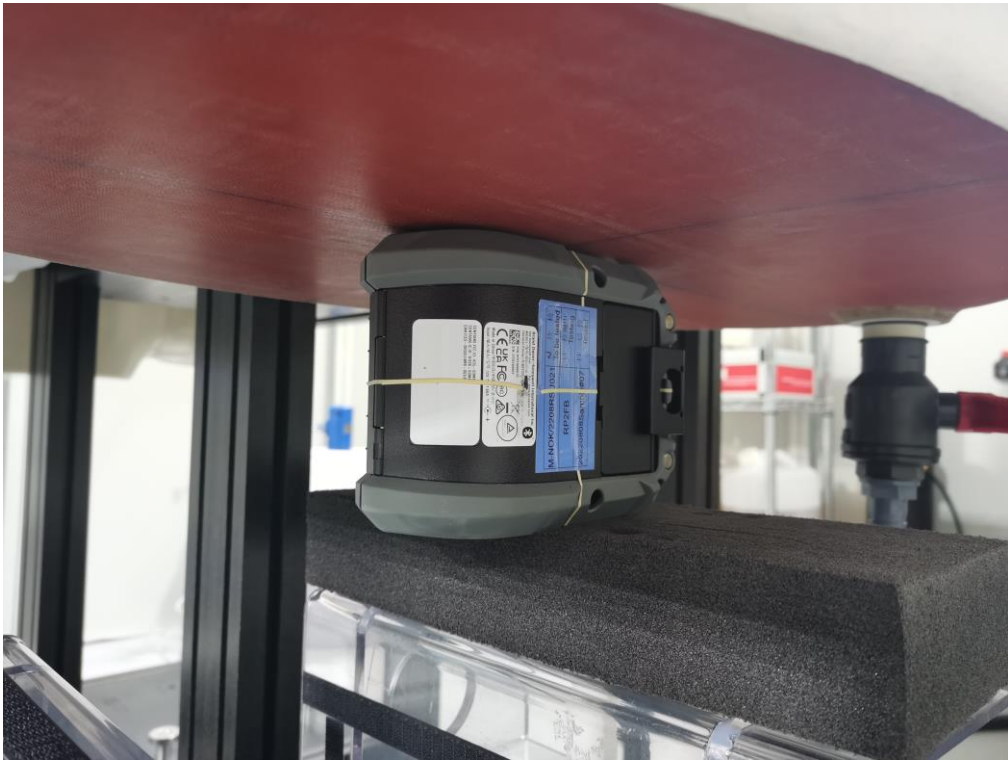

RF Test Setup Photo

Description: Radiated Spurious Emissions Test Setup (above 1GHz)

Description: Conducted Test Setup

SAR Test Setup Photo

Description: Extremity Front Position with 0mm gap

Description: Body Back Position with 0mm gap

Description: Extremity Left Position with 0mm gap

Description: Extremity Right Position with 0mm gap

Description: Extremity Top Position with 0mm gap

Description: Extremity Bottom Position with 0mm gap