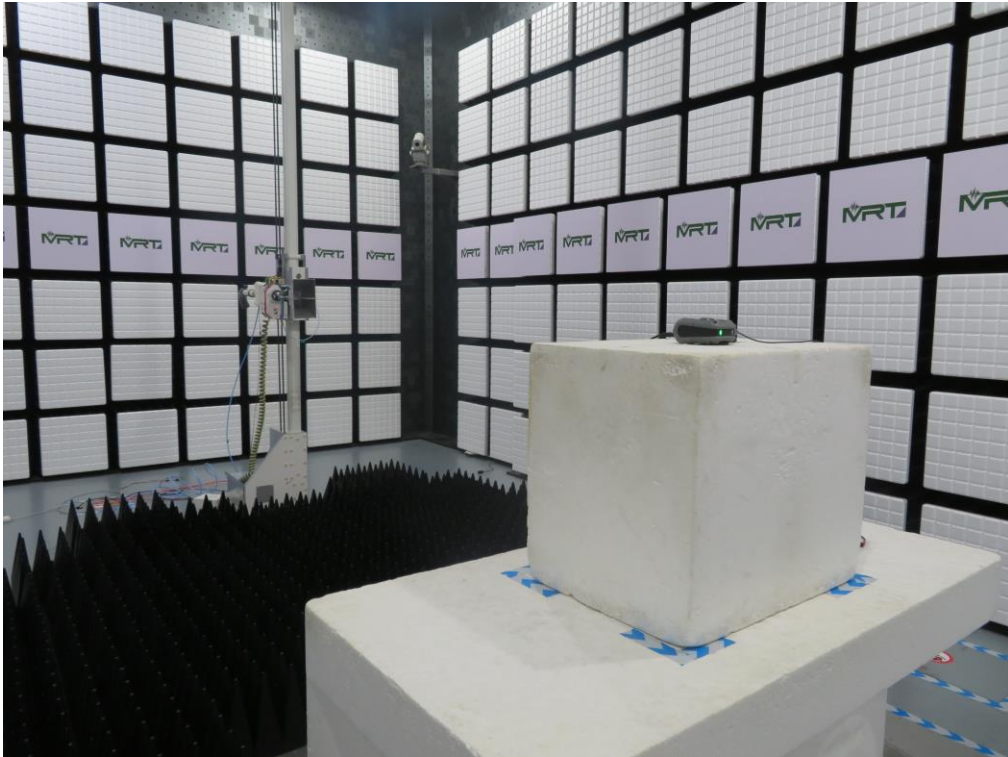

RF Test Setup Photo

Description: Radiated Spurious Emissions Test Setup (above 1GHz)

Description: Conducted Test Setup

SAR Test Setup Photo

Description: Extremity Front Position with 0mm gap

Description: Body Back Position with 0mm gap

Description: Extremity Left Position with 0mm gap

Description: Extremity Right Position with 0mm gap

Description: Extremity Top Position with 0mm gap

Description: Extremity Bottom Position with 0mm gap