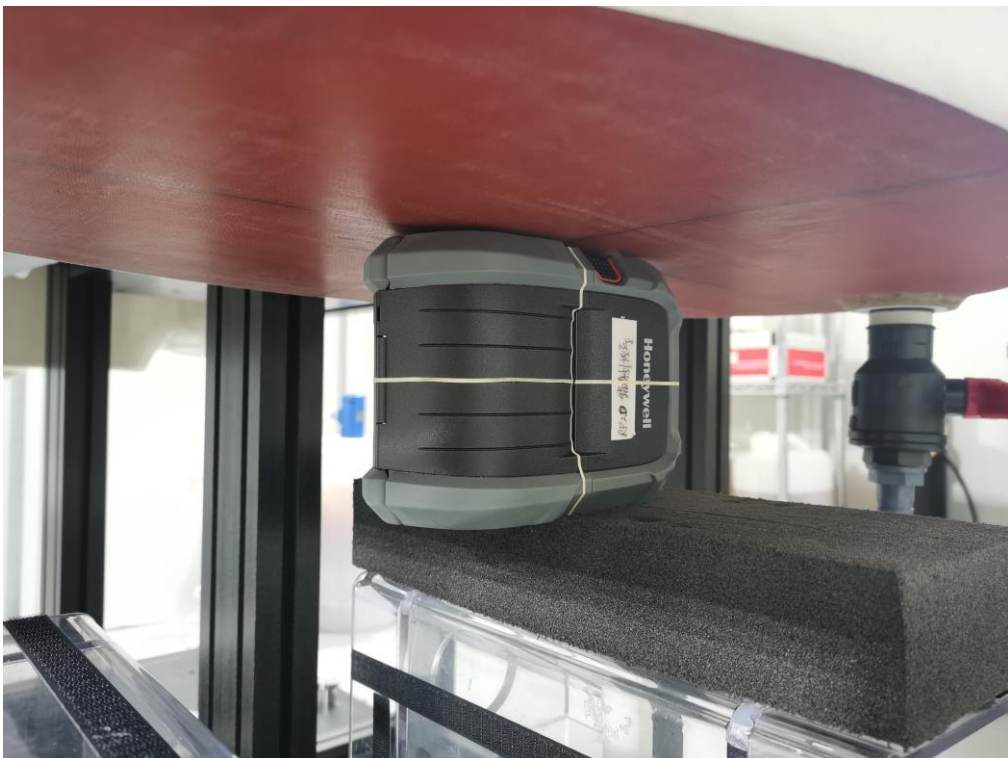

RF Test Setup Photo

Description: Radiated Spurious Emissions Test Setup (above 1GHz)

Description: Conducted Test Setup

SAR Test Setup Photo

Description: Extremity Front Position with 0mm gap

Description: Body Back Position with 0mm gap

Description: Extremity Left Position with 0mm gap

Description: Extremity Right Position with 0mm gap

Description: Extremity Top Position with 0mm gap

Description: Extremity Bottom Position with 0mm gap