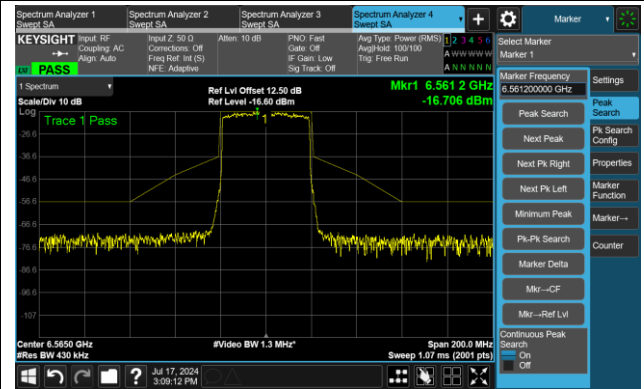

Channel 91 (6405MHz)

The Reference Level

The Mask Data

Channel 99 (6445MHz)

The Reference Level

The Mask Data

Channel 107 (6485MHz)

The Reference Level

The Mask Data

802.11ax-HE40 – Ant 2

Channel 115 (6525MHz)

The Reference Level

The Mask Data

Channel 123 (6565MHz)

The Reference Level

The Mask Data

Channel 147 (6685MHz)

The Reference Level

The Mask Data

802.11ax-HE40 – Ant 2

Channel 179 (6845MHz)

The Reference Level

The Mask Data

Channel 187 (6885MHz)

The Reference Level

The Reference Level

Channel 195 (6925MHz)

The Reference Level

The Mask Data

802.11ax-HE40 – Ant 2

Channel 211 (7005MHz)

The Reference Level