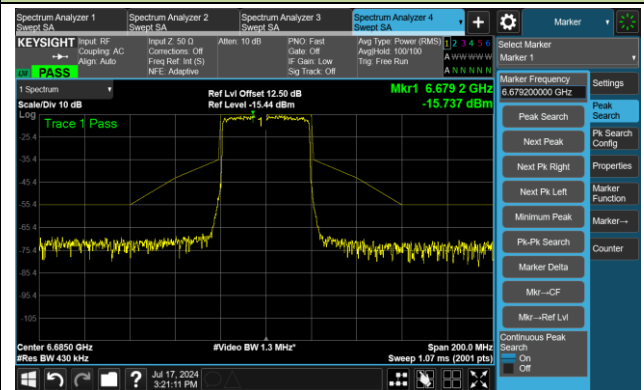

Channel 91 (6405MHz)

The Reference Level

The Mask Data

Channel 99 (6445MHz)

The Reference Level

The Mask Data

Channel 107 (6485MHz)

The Reference Level

The Mask Data

802.11ax-HE40 – Ant 2

Channel 115 (6525MHz)

The Reference Level

The Mask Data

Channel 123 (6565MHz)

The Reference Level

The Mask Data

Channel 147 (6685MHz)

The Reference Level

The Mask Data

802.11ax-HE40 – Ant 2

Channel 179 (6845MHz)

The Reference Level

The Mask Data

Channel 187 (6885MHz)