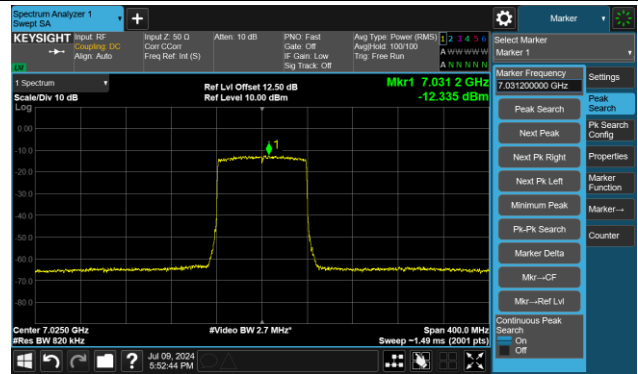

802.11ax-HE80 – Ant 3

Channel 215 (7025MHz)

The Reference Level

The Mask Data

802.11ax-HE160 – Ant 3

Channel 15 (6025MHz)

The Reference Level

The Mask Data

Channel 47 (6185MHz)

The Reference Level

The Mask Data

802.11ax-HE160 – Ant 3

Channel 79 (6345MHz)

The Reference Level

The Mask Data

Channel 111 (6505MHz)

The Reference Level

The Mask Data

Channel 143 (6665MHz)

The Reference Level

The Mask Data

802.11ax-HE160 – Ant 3

Channel 175 (6825MHz)

The Reference Level