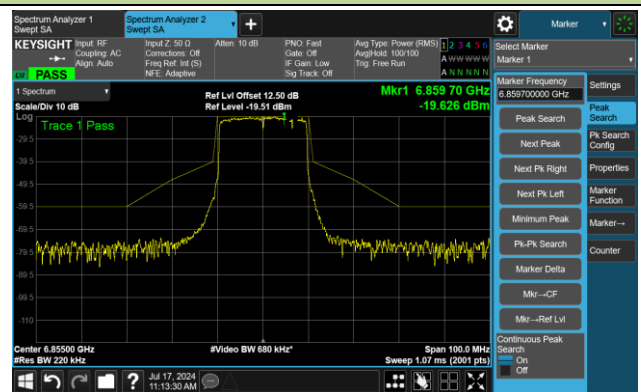

The Reference Level

The Mask Data

Channel 105 (6475MHz)

The Reference Level

The Mask Data

Channel 113 (6515MHz)

The Reference Level

The Mask Data

802.11ax-HE20 – Ant 2

Channel 117 (6535MHz)

The Reference Level

The Mask Data

Channel 149 (6695MHz)

The Reference Level

The Mask Data

Channel 181 (6855MHz)

The Reference Level

The Mask Data

802.11ax-HE20 – Ant 2

Channel 185 (6875MHz)

The Reference Level

The Mask Data

Channel 189 (6895MHz)

The Reference Level