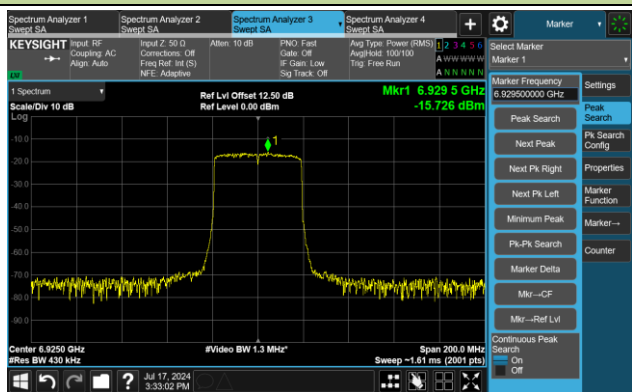

Channel 147 (6685MHz)

The Reference Level

The Mask Data

802.11ax-HE40 – Ant 2

Channel 179 (6845MHz)

The Reference Level

The Mask Data

Channel 187 (6885MHz)

The Reference Level

The Reference Level

Channel 195 (6925MHz)

The Reference Level

The Mask Data

802.11ax-HE40 – Ant 2

Channel 211 (7005MHz)

The Reference Level

The Mask Data

Channel 227 (7085MHz)

The Reference Level

The Mask Data

802.11ax-HE80 – Ant 2

Channel 7 (5985MHz)

The Reference Level

The Mask Data