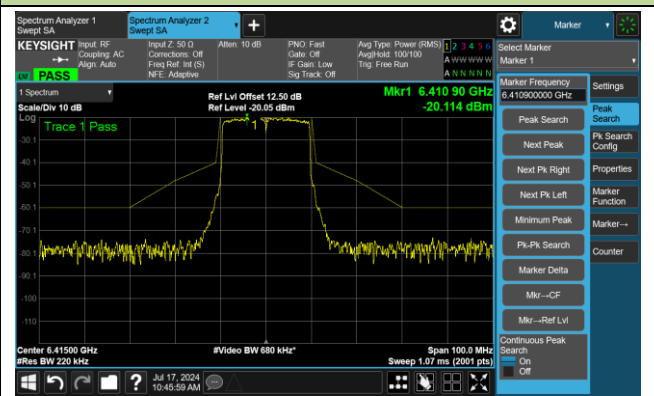

The Mask Data

Channel 207 (6985MHz)

The Reference Level

The Mask Data

802.11ax-HE20 – Ant 2

Channel 1 (5955MHz)

The Reference Level

The Mask Data

Channel 49 (6195MHz)

The Reference Level

The Mask Data

Channel 93 (6415MHz)

The Reference Level

The Mask Data

802.11ax-HE20 – Ant 2

Channel 97 (6435MHz)

The Reference Level

The Mask Data

Channel 105 (6475MHz)

The Reference Level

The Mask Data

Channel 113 (6515MHz)

The Reference Level

The Mask Data