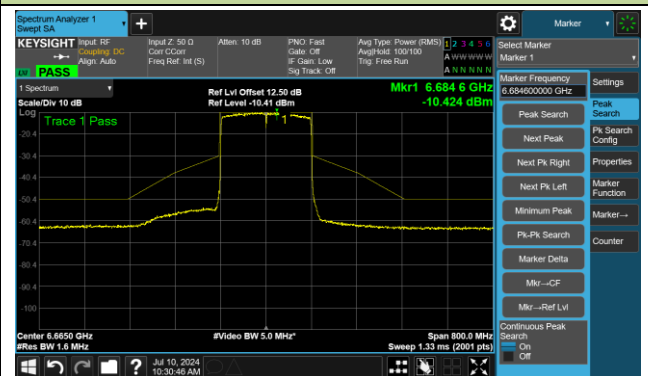

The Reference Level

The Mask Data

Channel 143 (6665MHz)

The Reference Level

The Mask Data

802.11ax-HE160 – Ant 3

Channel 175 (6825MHz)

The Reference Level

The Mask Data

Channel 207 (6985MHz)

The Reference Level

The Mask Data

802.11ax-HE20 – Ant 2

Channel 1 (5955MHz)

The Reference Level

The Mask Data

Channel 49 (6195MHz)

The Reference Level

The Mask Data

Channel 93 (6415MHz)

The Reference Level

The Mask Data

802.11ax-HE20 – Ant 2

Channel 97 (6435MHz)