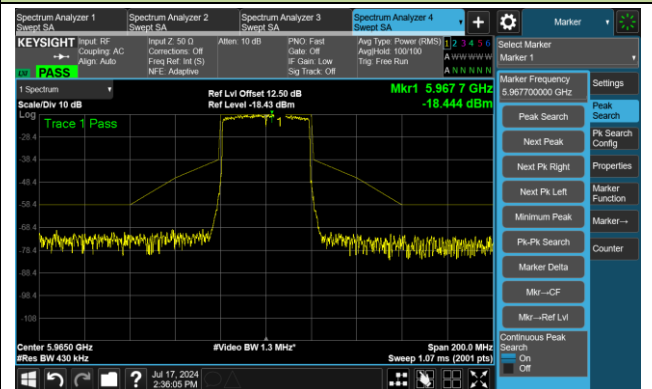

The Reference Level

The Mask Data

802.11ax-HE20 – Ant 2

Channel 185 (6875MHz)

The Reference Level

The Mask Data

Channel 189 (6895MHz)

The Reference Level

The Mask Data

Channel 209 (6995MHz)

The Reference Level

The Mask Data

802.11ax-HE20 – Ant 2

Channel 233 (7115MHz)

The Reference Level

The Mask Data

802.11ax-HE40 – Ant 2

Channel 3 (5965MHz)

The Reference Level

The Mask Data

Channel 51 (6205MHz)

The Reference Level

The Mask Data

802.11ax-HE40 – Ant 2

Channel 91 (6405MHz)

The Reference Level

The Mask Data

Channel 99 (6445MHz)

The Reference Level

The Mask Data

Channel 107 (6485MHz)

The Reference Level