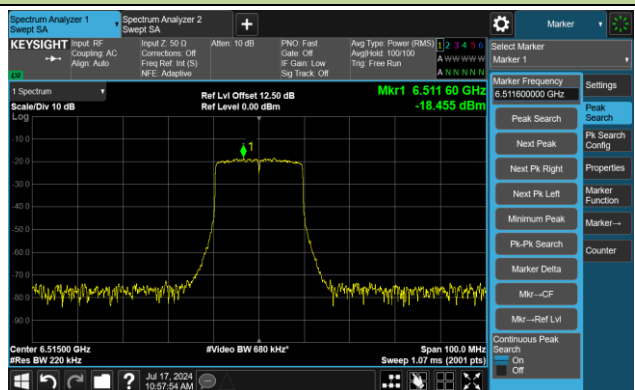

Channel 49 (6195MHz)

The Reference Level

The Mask Data

Channel 93 (6415MHz)

The Reference Level

The Mask Data

802.11ax-HE20 – Ant 2

Channel 97 (6435MHz)

The Reference Level

The Mask Data

Channel 105 (6475MHz)

The Reference Level

The Mask Data

Channel 113 (6515MHz)

The Reference Level

The Mask Data

802.11ax-HE20 – Ant 2

Channel 117 (6535MHz)

The Reference Level

The Mask Data

Channel 149 (6695MHz)

The Reference Level

The Mask Data

Channel 181 (6855MHz)

The Reference Level

The Mask Data

802.11ax-HE20 – Ant 2

Channel 185 (6875MHz)

The Reference Level

The Mask Data

Channel 189 (6895MHz)

The Reference Level