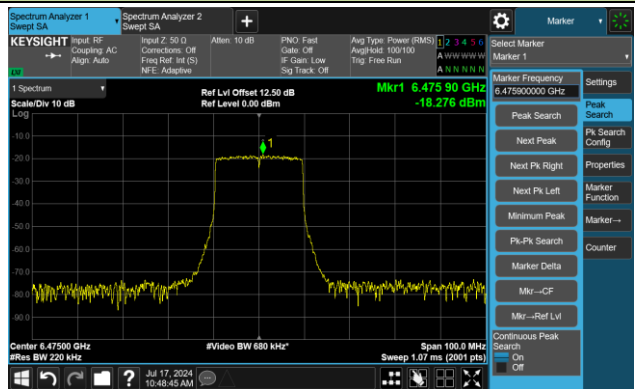

Channel 49 (6195MHz)

The Reference Level

The Mask Data

Channel 93 (6415MHz)

The Reference Level

The Mask Data

802.11ax-HE20 – Ant 2

Channel 97 (6435MHz)

The Reference Level

The Mask Data

Channel 105 (6475MHz)

The Reference Level

The Mask Data

Channel 113 (6515MHz)

The Reference Level

The Mask Data

802.11ax-HE20 – Ant 2

Channel 117 (6535MHz)

The Reference Level

The Mask Data

Channel 149 (6695MHz)

The Reference Level

The Mask Data

Channel 181 (6855MHz)

The Reference Level

The Mask Data

802.11ax-HE20 – Ant 2

Channel 185 (6875MHz)

The Reference Level

The Mask Data

Channel 189 (6895MHz)

The Reference Level