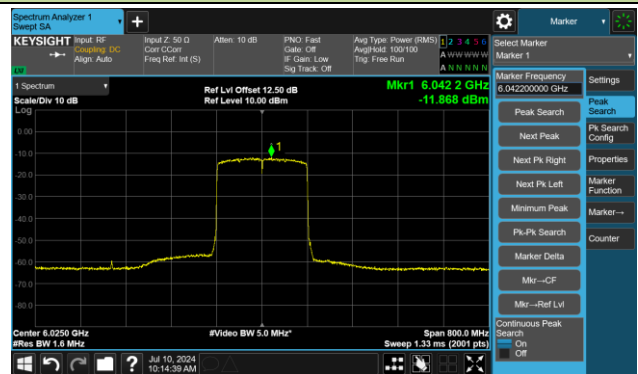

802.11ax-HE80 – Ant 3

Channel 215 (7025MHz)

The Reference Level

The Mask Data

802.11ax-HE160 – Ant 3

Channel 15 (6025MHz)

The Reference Level

The Mask Data

Channel 47 (6185MHz)

The Reference Level

The Mask Data

802.11ax-HE160 – Ant 3

Channel 79 (6345MHz)

The Reference Level

The Mask Data

Channel 111 (6505MHz)

The Reference Level

The Mask Data

Channel 143 (6665MHz)

The Reference Level

The Mask Data

802.11ax-HE160 – Ant 3

Channel 175 (6825MHz)

The Reference Level