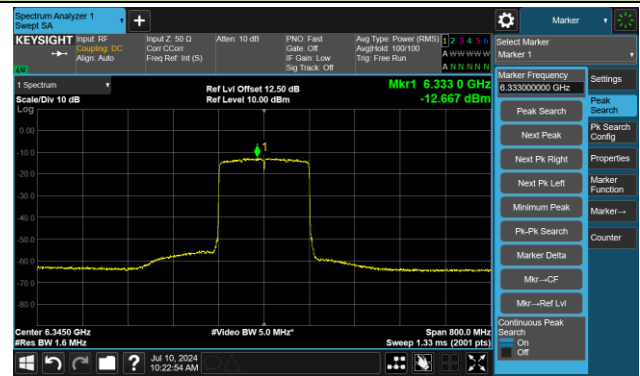

Channel 47 (6185MHz)

The Reference Level

The Mask Data

802.11ax-HE160 – Ant 3

Channel 79 (6345MHz)

The Reference Level

The Mask Data

Channel 111 (6505MHz)

The Reference Level

The Mask Data

Channel 143 (6665MHz)

The Reference Level

The Mask Data

802.11ax-HE160 – Ant 3

Channel 175 (6825MHz)

The Reference Level

The Mask Data

Channel 207 (6985MHz)

The Reference Level

The Mask Data

802.11ax-HE20 – Ant 2

Channel 1 (5955MHz)

The Reference Level

The Mask Data