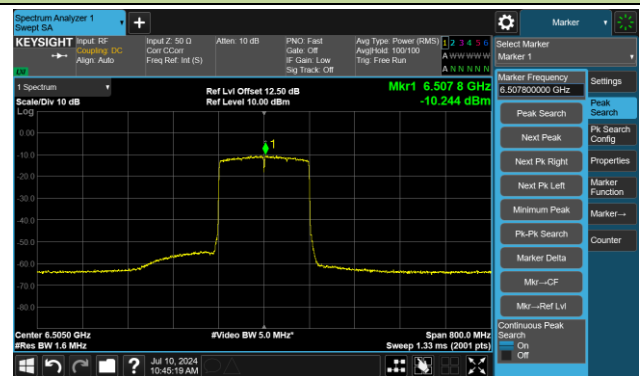

Channel 47 (6185MHz)

The Reference Level

The Mask Data

802.11ax-HE160 – Ant 3

Channel 79 (6345MHz)

The Reference Level

The Mask Data

Channel 111 (6505MHz)

The Reference Level

The Mask Data

Channel 143 (6665MHz)

The Reference Level

The Mask Data

802.11ax-HE160 – Ant 3

Channel 175 (6825MHz)

The Reference Level

The Mask Data

Channel 207 (6985MHz)

The Reference Level

The Mask Data

802.11ax-HE20 – Ant 2

Channel 1 (5955MHz)

The Reference Level

The Mask Data