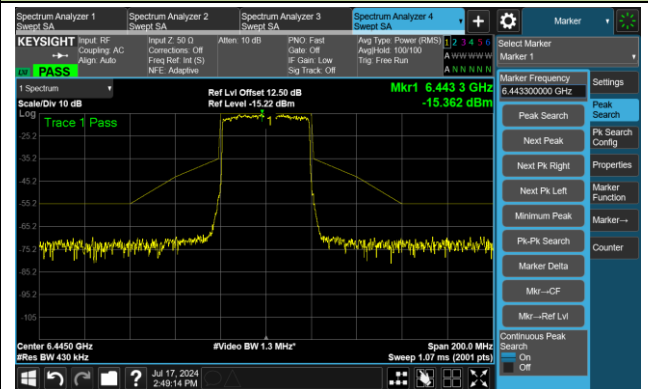

802.11ax-HE40 – Ant 2

Channel 3 (5965MHz)

The Reference Level

The Mask Data

Channel 51 (6205MHz)

The Reference Level

The Mask Data

802.11ax-HE40 – Ant 2

Channel 91 (6405MHz)

The Reference Level

The Mask Data

Channel 99 (6445MHz)

The Reference Level

The Mask Data

Channel 107 (6485MHz)

The Reference Level

The Mask Data

802.11ax-HE40 – Ant 2

Channel 115 (6525MHz)

The Reference Level

The Mask Data

Channel 123 (6565MHz)

The Reference Level

The Mask Data