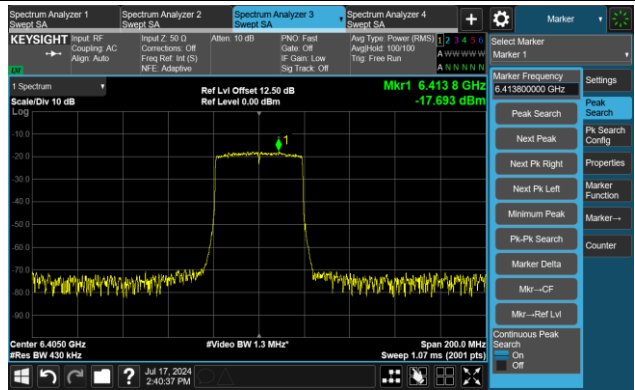

The Mask Data

Channel 209 (6995MHz)

The Reference Level

The Mask Data

802.11ax-HE20 – Ant 2

Channel 233 (7115MHz)

The Reference Level

The Mask Data

802.11ax-HE40 – Ant 2

Channel 3 (5965MHz)

The Reference Level

The Mask Data

Channel 51 (6205MHz)

The Reference Level

The Mask Data

802.11ax-HE40 – Ant 2

Channel 91 (6405MHz)

The Reference Level

The Mask Data

Channel 99 (6445MHz)

The Reference Level

The Mask Data

Channel 107 (6485MHz)

The Reference Level