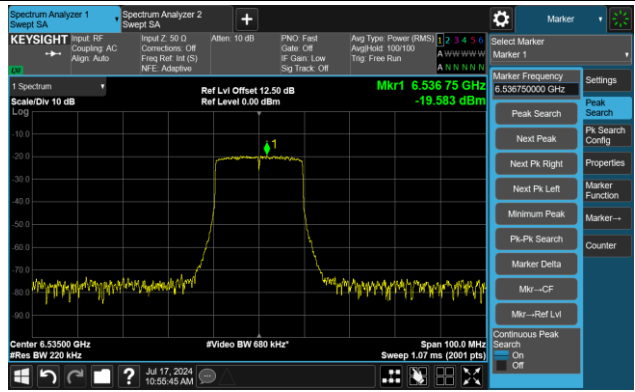

Channel 49 (6195MHz)

The Reference Level

The Mask Data

Channel 93 (6415MHz)

The Reference Level

The Mask Data

802.11ax-HE20 – Ant 2

Channel 97 (6435MHz)

The Reference Level

The Mask Data

Channel 105 (6475MHz)

The Reference Level

The Mask Data

Channel 113 (6515MHz)

The Reference Level

The Mask Data

802.11ax-HE20 – Ant 2

Channel 117 (6535MHz)

The Reference Level

The Mask Data

Channel 149 (6695MHz)

The Reference Level

The Mask Data

Channel 181 (6855MHz)

The Reference Level

The Mask Data

802.11ax-HE20 – Ant 2

Channel 185 (6875MHz)

The Reference Level

The Mask Data

Channel 189 (6895MHz)

The Reference Level