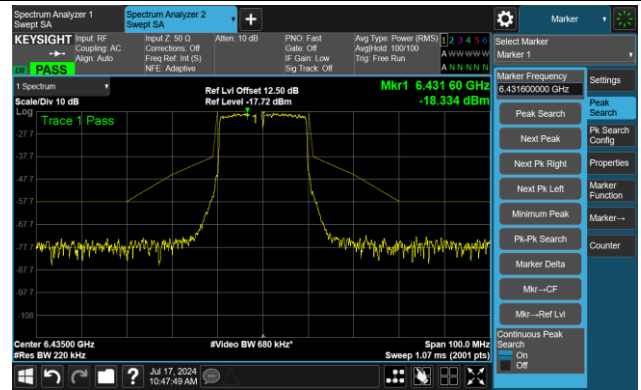

The Mask Data

Channel 207 (6985MHz)

The Reference Level

The Mask Data

802.11ax-HE20 – Ant 2

Channel 1 (5955MHz)

The Reference Level

The Mask Data

Channel 49 (6195MHz)

The Reference Level

The Mask Data

Channel 93 (6415MHz)

The Reference Level

The Mask Data

802.11ax-HE20 – Ant 2

Channel 97 (6435MHz)

The Reference Level

The Mask Data

Channel 105 (6475MHz)

The Reference Level

The Mask Data

Channel 113 (6515MHz)

The Reference Level

The Mask Data