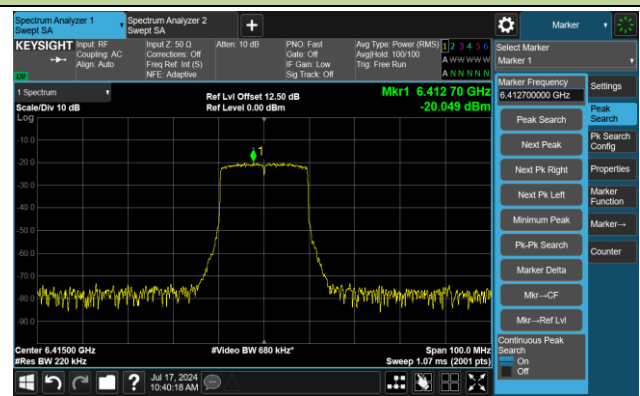

The Mask Data

Channel 207 (6985MHz)

The Reference Level

The Mask Data

802.11ax-HE20 – Ant 2

Channel 1 (5955MHz)

The Reference Level

The Mask Data

Channel 49 (6195MHz)

The Reference Level

The Mask Data

Channel 93 (6415MHz)

The Reference Level

The Mask Data

802.11ax-HE20 – Ant 2

Channel 97 (6435MHz)

The Reference Level

The Mask Data

Channel 105 (6475MHz)

The Reference Level

The Mask Data

Channel 113 (6515MHz)

The Reference Level

The Mask Data