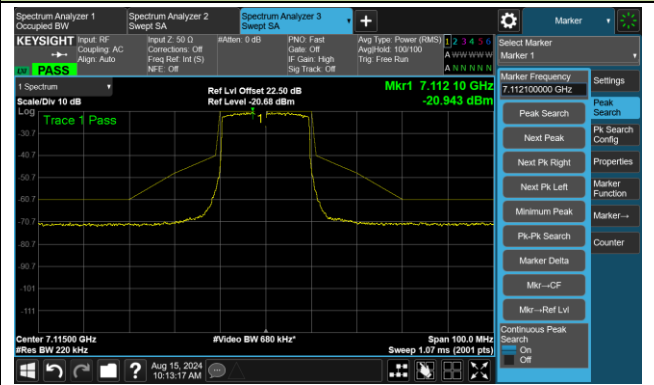

The Reference Level

The Mask Data

Channel 143 (6665MHz)

The Reference Level

The Mask Data

802.11ax-HE160 – Ant 3

Channel 175 (6825MHz)

The Reference Level

The Mask Data

Channel 207 (6985MHz)

The Reference Level

The Mask Data

802.11ax-HE20 – Ant 2

Channel 1 (5955MHz)

The Reference Level

The Mask Data

Channel 49 (6195MHz)

The Reference Level

The Mask Data

Channel 93 (6415MHz)

The Reference Level

The Mask Data

802.11ax-HE20 – Ant 2

Channel 97 (6435MHz)

The Reference Level

The Mask Data

Channel 105 (6475MHz)

The Reference Level

The Mask Data

Channel 113 (6515MHz)

The Reference Level

The Mask Data