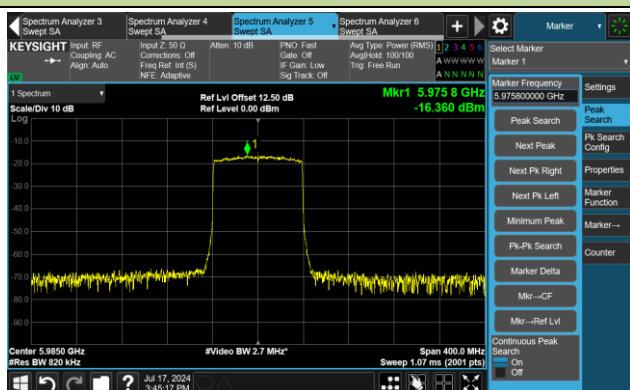

The Reference Level

The Reference Level

Channel 195 (6925MHz)

The Reference Level

The Mask Data

802.11ax-HE40 – Ant 2

Channel 211 (7005MHz)

The Reference Level

The Mask Data

Channel 227 (7085MHz)

The Reference Level

The Mask Data

802.11ax-HE80 – Ant 2

Channel 7 (5985MHz)

The Reference Level

The Mask Data