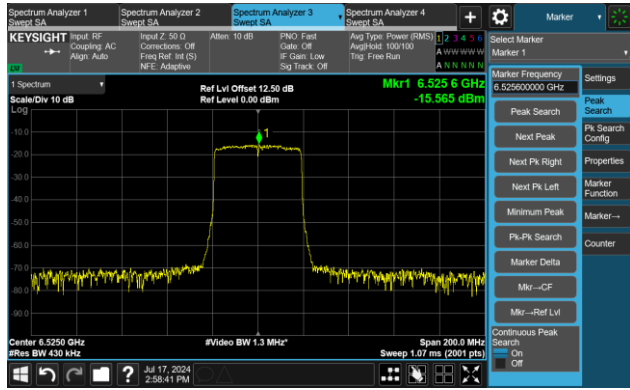

802.11ax-HE40 – Ant 2

Channel 3 (5965MHz)

The Reference Level

The Mask Data

Channel 51 (6205MHz)

The Reference Level

The Mask Data

802.11ax-HE40 – Ant 2

Channel 91 (6405MHz)

The Reference Level

The Mask Data

Channel 99 (6445MHz)

The Reference Level

The Mask Data

Channel 107 (6485MHz)

The Reference Level

The Mask Data

802.11ax-HE40 – Ant 2

Channel 115 (6525MHz)

The Reference Level

The Mask Data

Channel 123 (6565MHz)

The Reference Level

The Mask Data