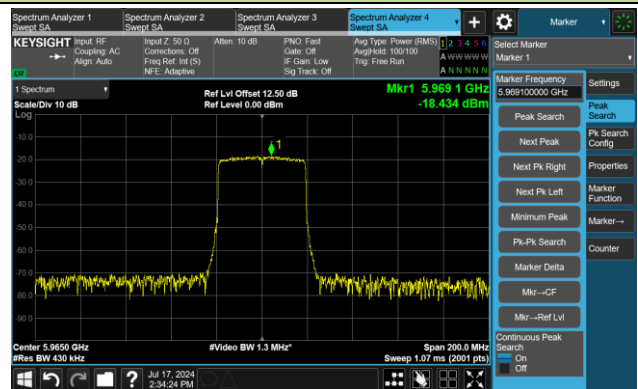

The Reference Level

The Mask Data

802.11ax-HE20 – Ant 2

Channel 185 (6875MHz)

The Reference Level

The Mask Data

Channel 189 (6895MHz)

The Reference Level

The Mask Data

Channel 209 (6995MHz)

The Reference Level

The Mask Data

802.11ax-HE20 – Ant 2

Channel 233 (7115MHz)

The Reference Level

The Mask Data

802.11ax-HE40 – Ant 2

Channel 3 (5965MHz)

The Reference Level

The Mask Data

Channel 51 (6205MHz)

The Reference Level

The Mask Data

802.11ax-HE40 – Ant 2

Channel 91 (6405MHz)

The Reference Level

The Mask Data

Channel 99 (6445MHz)

The Reference Level

The Mask Data

Channel 107 (6485MHz)

The Reference Level