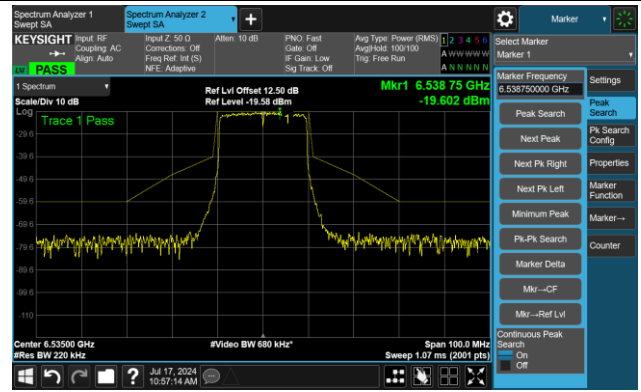

Channel 49 (6195MHz)

The Reference Level

The Mask Data

Channel 93 (6415MHz)

The Reference Level

The Mask Data

802.11ax-HE20 – Ant 2

Channel 97 (6435MHz)

The Reference Level

The Mask Data

Channel 105 (6475MHz)

The Reference Level

The Mask Data

Channel 113 (6515MHz)

The Reference Level

The Mask Data

802.11ax-HE20 – Ant 2

Channel 117 (6535MHz)

The Reference Level

The Mask Data

Channel 149 (6695MHz)

The Reference Level

The Mask Data

Channel 181 (6855MHz)

The Reference Level

The Mask Data

802.11ax-HE20 – Ant 2

Channel 185 (6875MHz)

The Reference Level

The Mask Data

Channel 189 (6895MHz)

The Reference Level