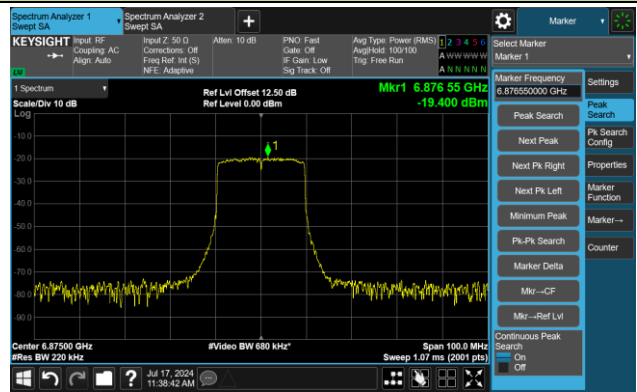

802.11ax-HE20 – Ant 2

Channel 117 (6535MHz)

The Reference Level

The Mask Data

Channel 149 (6695MHz)

The Reference Level

The Mask Data

Channel 181 (6855MHz)

The Reference Level

The Mask Data

802.11ax-HE20 – Ant 2

Channel 185 (6875MHz)

The Reference Level

The Mask Data

Channel 189 (6895MHz)

The Reference Level

The Mask Data

Channel 209 (6995MHz)

The Reference Level

The Mask Data

802.11ax-HE20 – Ant 2

Channel 233 (7115MHz)

The Reference Level

The Mask Data