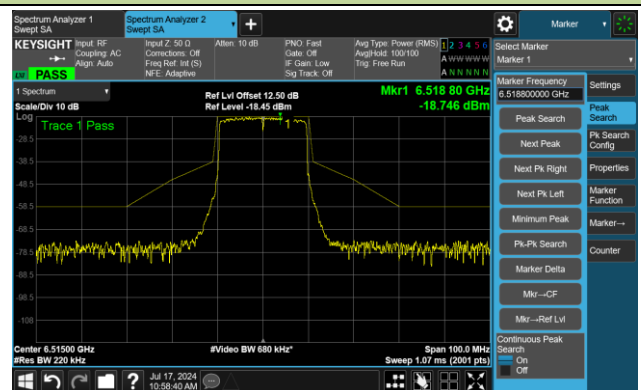

Channel 49 (6195MHz)

The Reference Level

The Mask Data

Channel 93 (6415MHz)

The Reference Level

The Mask Data

802.11ax-HE20 – Ant 2

Channel 97 (6435MHz)

The Reference Level

The Mask Data

Channel 105 (6475MHz)

The Reference Level

The Mask Data

Channel 113 (6515MHz)

The Reference Level

The Mask Data

802.11ax-HE20 – Ant 2

Channel 117 (6535MHz)

The Reference Level

The Mask Data

Channel 149 (6695MHz)

The Reference Level

The Mask Data

Channel 181 (6855MHz)

The Reference Level

The Mask Data

802.11ax-HE20 – Ant 2

Channel 185 (6875MHz)

The Reference Level

The Mask Data

Channel 189 (6895MHz)

The Reference Level