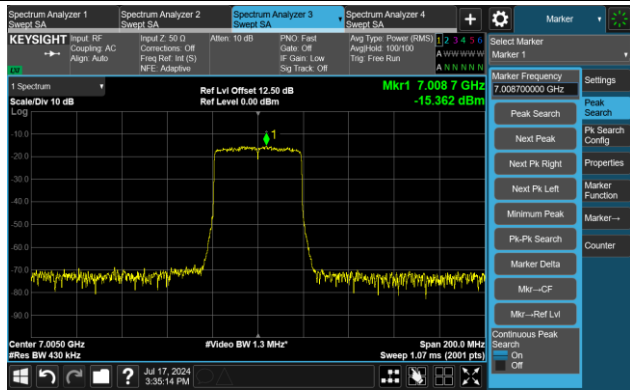

Channel 147 (6685MHz)

The Reference Level

The Mask Data

802.11ax-HE40 – Ant 2

Channel 179 (6845MHz)

The Reference Level

The Mask Data

Channel 187 (6885MHz)

The Reference Level

The Reference Level

Channel 195 (6925MHz)

The Reference Level

The Mask Data

802.11ax-HE40 – Ant 2

Channel 211 (7005MHz)

The Reference Level

The Mask Data

Channel 227 (7085MHz)

The Reference Level

The Mask Data

802.11ax-HE80 – Ant 2

Channel 7 (5985MHz)

The Reference Level

The Mask Data