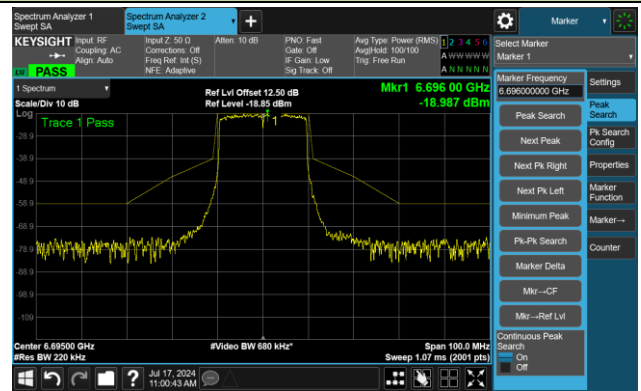

The Reference Level

The Mask Data

Channel 105 (6475MHz)

The Reference Level

The Mask Data

Channel 113 (6515MHz)

The Reference Level

The Mask Data

802.11ax-HE20 – Ant 2

Channel 117 (6535MHz)

The Reference Level

The Mask Data

Channel 149 (6695MHz)

The Reference Level

The Mask Data

Channel 181 (6855MHz)

The Reference Level

The Mask Data

802.11ax-HE20 – Ant 2

Channel 185 (6875MHz)

The Reference Level

The Mask Data

Channel 189 (6895MHz)

The Reference Level