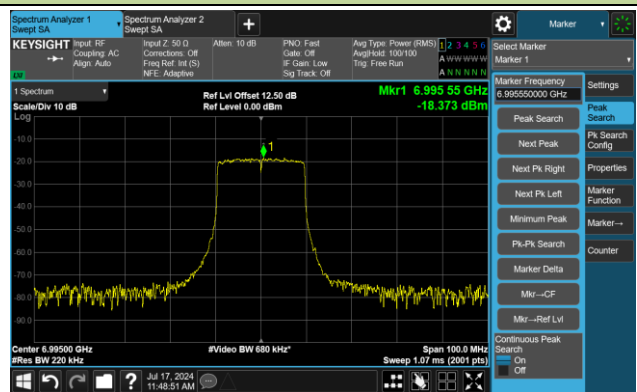

802.11ax-HE20 – Ant 2

Channel 117 (6535MHz)

The Reference Level

The Mask Data

Channel 149 (6695MHz)

The Reference Level

The Mask Data

Channel 181 (6855MHz)

The Reference Level

The Mask Data

802.11ax-HE20 – Ant 2

Channel 185 (6875MHz)

The Reference Level

The Mask Data

Channel 189 (6895MHz)

The Reference Level

The Mask Data

Channel 209 (6995MHz)

The Reference Level

The Mask Data

802.11ax-HE20 – Ant 2

Channel 233 (7115MHz)

The Reference Level

The Mask Data