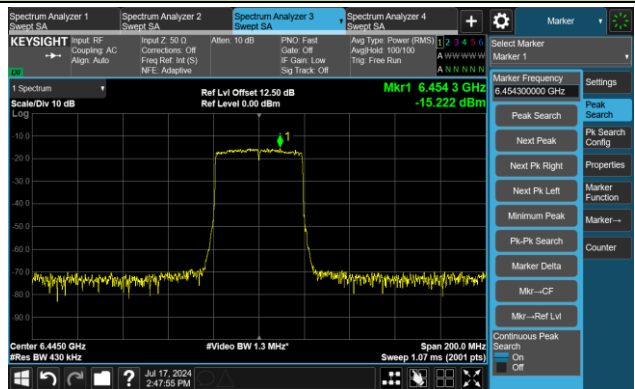

802.11ax-HE40 – Ant 2

Channel 3 (5965MHz)

The Reference Level

The Mask Data

Channel 51 (6205MHz)

The Reference Level

The Mask Data

802.11ax-HE40 – Ant 2

Channel 91 (6405MHz)

The Reference Level

The Mask Data

Channel 99 (6445MHz)

The Reference Level

The Mask Data

Channel 107 (6485MHz)

The Reference Level

The Mask Data

802.11ax-HE40 – Ant 2

Channel 115 (6525MHz)

The Reference Level

The Mask Data

Channel 123 (6565MHz)

The Reference Level

The Mask Data