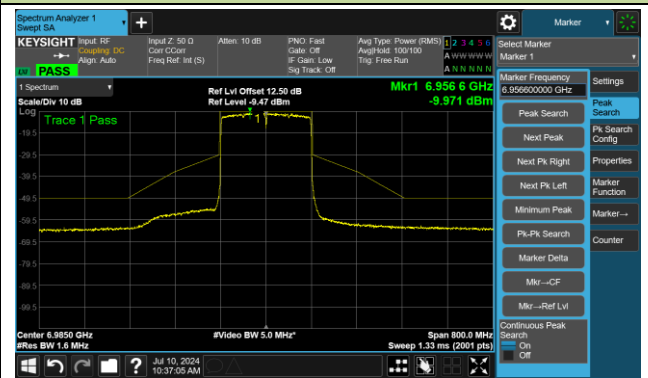

The Reference Level

The Mask Data

Channel 143 (6665MHz)

The Reference Level

The Mask Data

802.11ax-HE160 – Ant 3

Channel 175 (6825MHz)

The Reference Level

The Mask Data

Channel 207 (6985MHz)

The Reference Level

The Mask Data

802.11ax-HE20 – Ant 2

Channel 1 (5955MHz)

The Reference Level

The Mask Data

Channel 49 (6195MHz)

The Reference Level

The Mask Data

Channel 93 (6415MHz)

The Reference Level

The Mask Data

802.11ax-HE20 – Ant 2

Channel 97 (6435MHz)

The Reference Level

The Mask Data

Channel 105 (6475MHz)

The Reference Level

The Mask Data

Channel 113 (6515MHz)

The Reference Level

The Mask Data