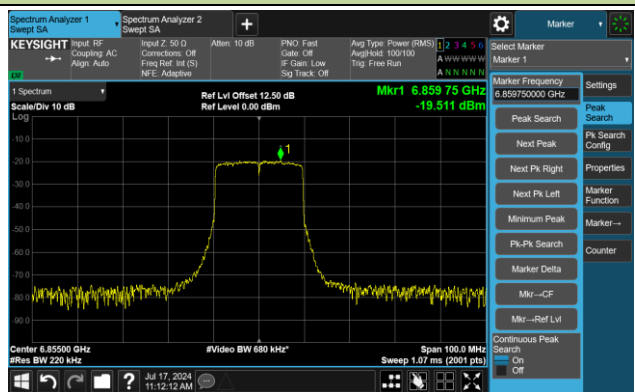

The Reference Level

The Mask Data

Channel 105 (6475MHz)

The Reference Level

The Mask Data

Channel 113 (6515MHz)

The Reference Level

The Mask Data

802.11ax-HE20 – Ant 2

Channel 117 (6535MHz)

The Reference Level

The Mask Data

Channel 149 (6695MHz)

The Reference Level

The Mask Data

Channel 181 (6855MHz)

The Reference Level

The Mask Data

802.11ax-HE20 – Ant 2

Channel 185 (6875MHz)

The Reference Level

The Mask Data

Channel 189 (6895MHz)

The Reference Level