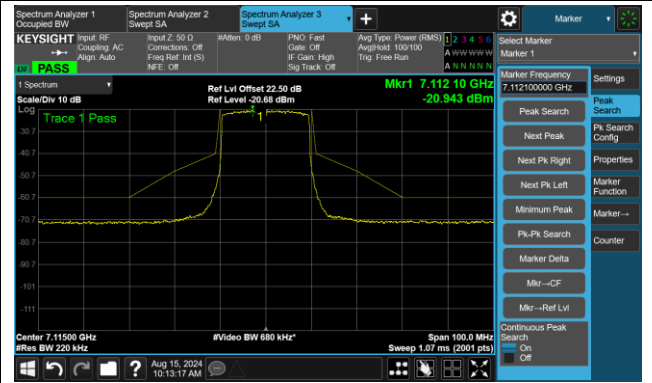

The Reference Level

The Mask Data

802.11ax-HE20 – Ant 2

Channel 185 (6875MHz)

The Reference Level

The Mask Data

Channel 189 (6895MHz)

The Reference Level

The Mask Data

Channel 209 (6995MHz)

The Reference Level

The Mask Data

802.11ax-HE20 – Ant 2

Channel 233 (7115MHz)

The Reference Level

The Mask Data

802.11ax-HE40 – Ant 2

Channel 3 (5965MHz)

The Reference Level

The Mask Data

Channel 51 (6205MHz)

The Reference Level

The Mask Data

802.11ax-HE40 – Ant 2

Channel 91 (6405MHz)

The Reference Level

The Mask Data

Channel 99 (6445MHz)

The Reference Level

The Mask Data

Channel 107 (6485MHz)

The Reference Level