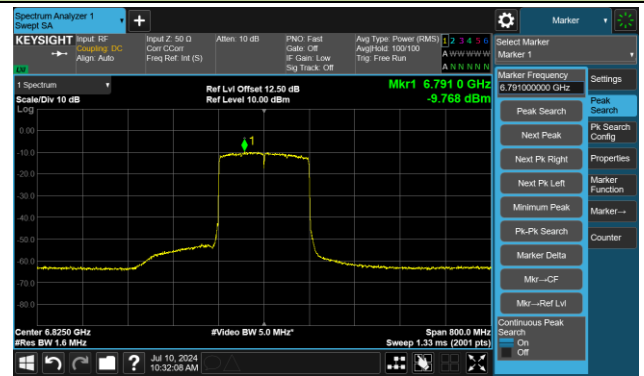

The Reference Level

The Mask Data

Channel 143 (6665MHz)

The Reference Level

The Mask Data

802.11ax-HE160 – Ant 3

Channel 175 (6825MHz)

The Reference Level

The Mask Data

Channel 207 (6985MHz)

The Reference Level

The Mask Data

802.11ax-HE20 – Ant 2

Channel 1 (5955MHz)

The Reference Level

The Mask Data

Channel 49 (6195MHz)

The Reference Level

The Mask Data

Channel 93 (6415MHz)

The Reference Level

The Mask Data

802.11ax-HE20 – Ant 2

Channel 97 (6435MHz)