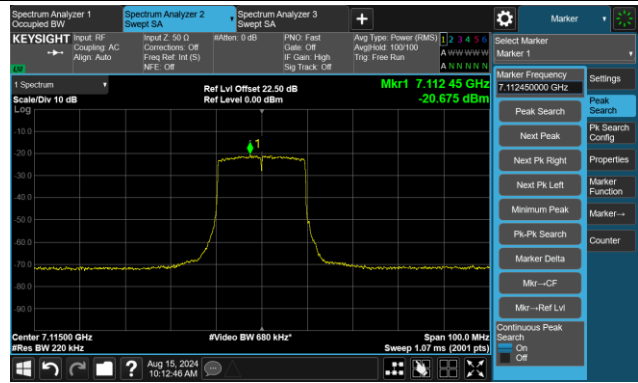

The Reference Level

The Mask Data

802.11ax-HE20 – Ant 2

Channel 185 (6875MHz)

The Reference Level

The Mask Data

Channel 189 (6895MHz)

The Reference Level

The Mask Data

Channel 209 (6995MHz)

The Reference Level

The Mask Data

802.11ax-HE20 – Ant 2

Channel 233 (7115MHz)

The Reference Level

The Mask Data

802.11ax-HE40 – Ant 2

Channel 3 (5965MHz)

The Reference Level

The Mask Data

Channel 51 (6205MHz)

The Reference Level

The Mask Data

802.11ax-HE40 – Ant 2

Channel 91 (6405MHz)

The Reference Level

The Mask Data

Channel 99 (6445MHz)

The Reference Level

The Mask Data

Channel 107 (6485MHz)

The Reference Level