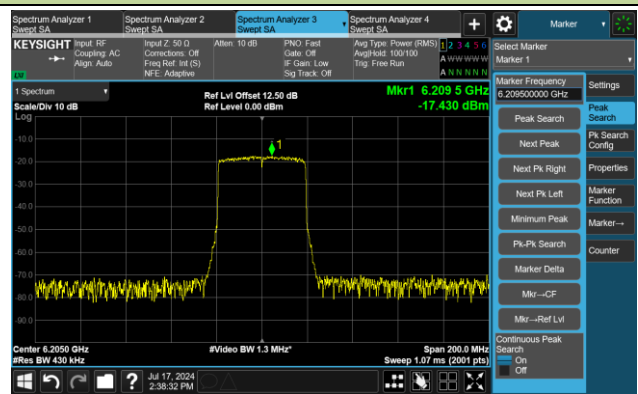

802.11ax-HE40 – Ant 2

Channel 3 (5965MHz)

The Reference Level

The Mask Data

Channel 51 (6205MHz)

The Reference Level

The Mask Data

802.11ax-HE40 – Ant 2

Channel 91 (6405MHz)

The Reference Level

The Mask Data

Channel 99 (6445MHz)

The Reference Level

The Mask Data

Channel 107 (6485MHz)

The Reference Level