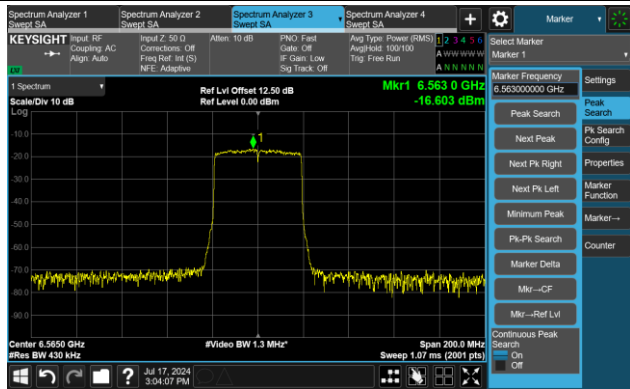

Channel 91 (6405MHz)

The Reference Level

The Mask Data

Channel 99 (6445MHz)

The Reference Level

The Mask Data

Channel 107 (6485MHz)

The Reference Level

The Mask Data

802.11ax-HE40 – Ant 2

Channel 115 (6525MHz)

The Reference Level

The Mask Data

Channel 123 (6565MHz)

The Reference Level

The Mask Data

Channel 147 (6685MHz)

The Reference Level

The Mask Data

802.11ax-HE40 – Ant 2

Channel 179 (6845MHz)

The Reference Level

The Mask Data

Channel 187 (6885MHz)

The Reference Level

The Reference Level

Channel 195 (6925MHz)

The Reference Level

The Mask Data

802.11ax-HE40 – Ant 2

Channel 211 (7005MHz)

The Reference Level