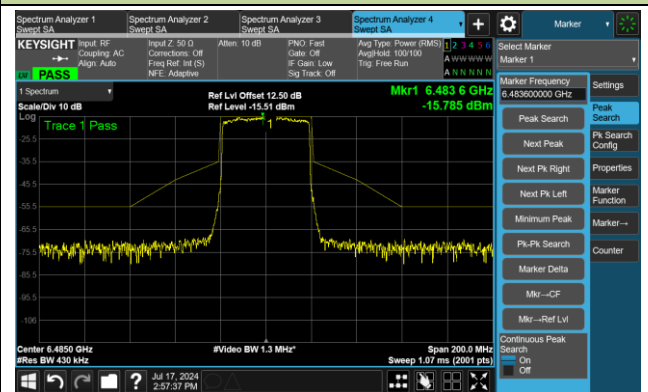

802.11ax-HE40 – Ant 2

Channel 3 (5965MHz)

The Reference Level

The Mask Data

Channel 51 (6205MHz)

The Reference Level

The Mask Data

802.11ax-HE40 – Ant 2

Channel 91 (6405MHz)

The Reference Level

The Mask Data

Channel 99 (6445MHz)

The Reference Level

The Mask Data

Channel 107 (6485MHz)

The Reference Level

The Mask Data

802.11ax-HE40 – Ant 2

Channel 115 (6525MHz)

The Reference Level

The Mask Data

Channel 123 (6565MHz)

The Reference Level

The Mask Data