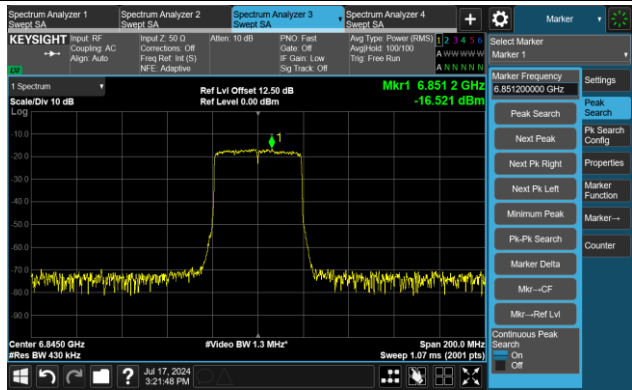

The Mask Data

802.11ax-HE40 – Ant 2

Channel 115 (6525MHz)

The Reference Level

The Mask Data

Channel 123 (6565MHz)

The Reference Level

The Mask Data

Channel 147 (6685MHz)

The Reference Level

The Mask Data

802.11ax-HE40 – Ant 2

Channel 179 (6845MHz)

The Reference Level

The Mask Data

Channel 187 (6885MHz)

The Reference Level

The Reference Level

Channel 195 (6925MHz)

The Reference Level

The Mask Data

802.11ax-HE40 – Ant 2

Channel 211 (7005MHz)

The Reference Level

The Mask Data

Channel 227 (7085MHz)

The Reference Level

The Mask Data

802.11ax-HE80 – Ant 2

Channel 7 (5985MHz)

The Reference Level

The Mask Data