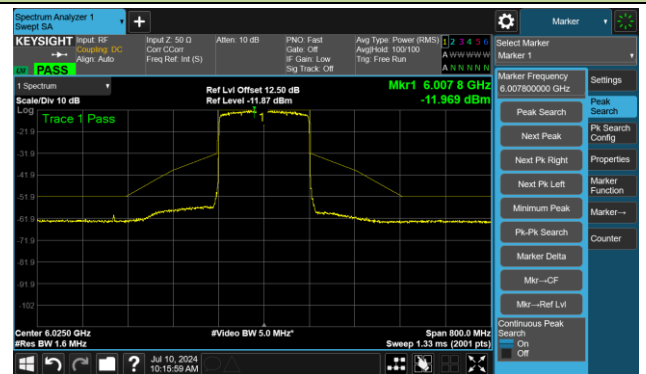

802.11ax-HE80 – Ant 3

Channel 215 (7025MHz)

The Reference Level

The Mask Data

802.11ax-HE160 – Ant 3

Channel 15 (6025MHz)

The Reference Level

The Mask Data

Channel 47 (6185MHz)

The Reference Level

The Mask Data

802.11ax-HE160 – Ant 3

Channel 79 (6345MHz)

The Reference Level

The Mask Data

Channel 111 (6505MHz)

The Reference Level

The Mask Data

Channel 143 (6665MHz)

The Reference Level

The Mask Data

802.11ax-HE160 – Ant 3

Channel 175 (6825MHz)

The Reference Level