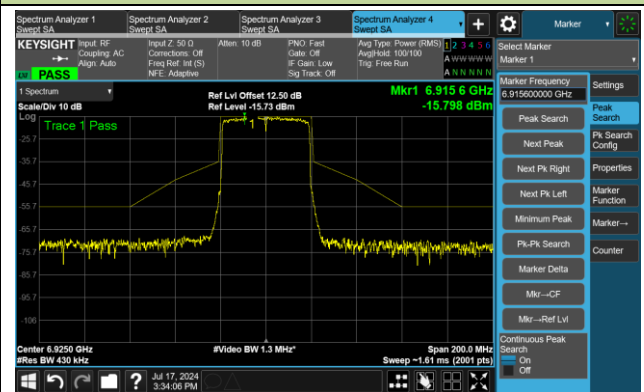

Channel 147 (6685MHz)

The Reference Level

The Mask Data

802.11ax-HE40 – Ant 2

Channel 179 (6845MHz)

The Reference Level

The Mask Data

Channel 187 (6885MHz)

The Reference Level

The Reference Level

Channel 195 (6925MHz)

The Reference Level

The Mask Data

802.11ax-HE40 – Ant 2

Channel 211 (7005MHz)

The Reference Level

The Mask Data

Channel 227 (7085MHz)

The Reference Level

The Mask Data

802.11ax-HE80 – Ant 2

Channel 7 (5985MHz)

The Reference Level

The Mask Data