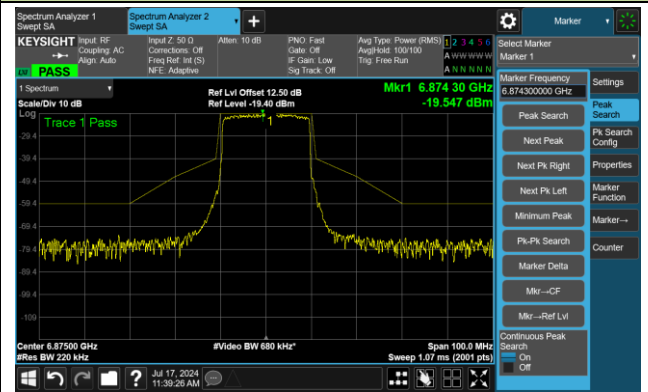

802.11ax-HE20 – Ant 2

Channel 117 (6535MHz)

The Reference Level

The Mask Data

Channel 149 (6695MHz)

The Reference Level

The Mask Data

Channel 181 (6855MHz)

The Reference Level

The Mask Data

802.11ax-HE20 – Ant 2

Channel 185 (6875MHz)

The Reference Level

The Mask Data

Channel 189 (6895MHz)

The Reference Level

The Mask Data

Channel 209 (6995MHz)

The Reference Level

The Mask Data

802.11ax-HE20 – Ant 2

Channel 233 (7115MHz)

The Reference Level

The Mask Data