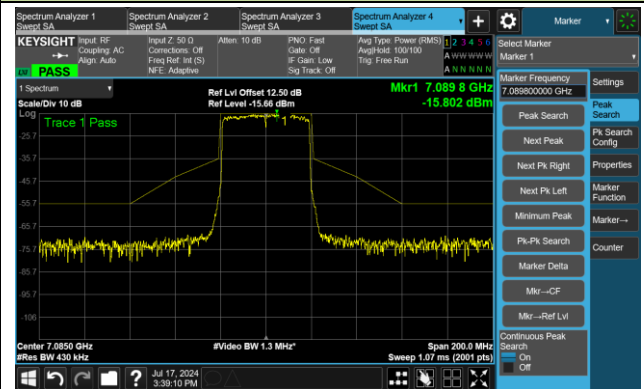

The Reference Level

The Reference Level

Channel 195 (6925MHz)

The Reference Level

The Mask Data

802.11ax-HE40 – Ant 2

Channel 211 (7005MHz)

The Reference Level

The Mask Data

Channel 227 (7085MHz)

The Reference Level

The Mask Data

802.11ax-HE80 – Ant 2

Channel 7 (5985MHz)

The Reference Level

The Mask Data