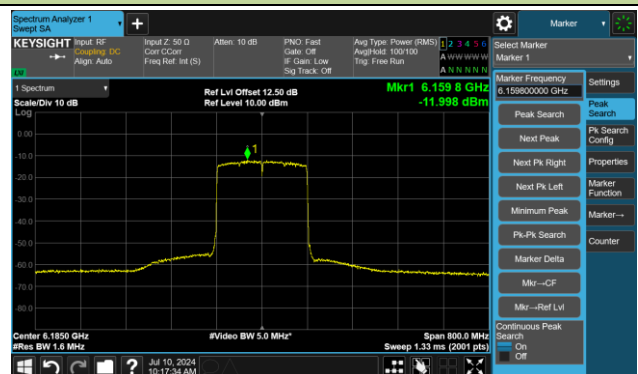

802.11ax-HE80 – Ant 3

Channel 215 (7025MHz)

The Reference Level

The Mask Data

802.11ax-HE160 – Ant 3

Channel 15 (6025MHz)

The Reference Level

The Mask Data

Channel 47 (6185MHz)

The Reference Level

The Mask Data

802.11ax-HE160 – Ant 3

Channel 79 (6345MHz)

The Reference Level

The Mask Data

Channel 111 (6505MHz)

The Reference Level

The Mask Data

Channel 143 (6665MHz)

The Reference Level

The Mask Data

802.11ax-HE160 – Ant 3

Channel 175 (6825MHz)

The Reference Level