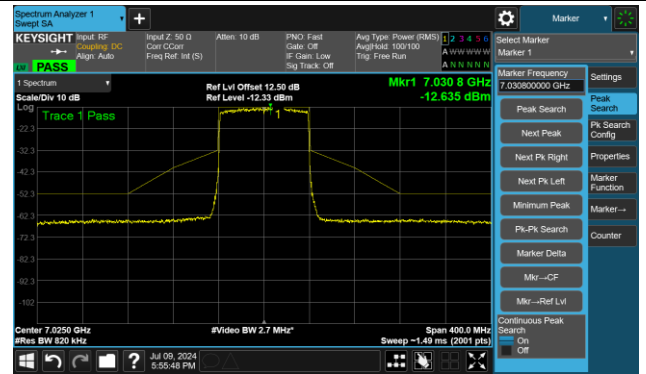

802.11ax-HE80 – Ant 3

Channel 215 (7025MHz)

The Reference Level

The Mask Data

802.11ax-HE160 – Ant 3

Channel 15 (6025MHz)

The Reference Level

The Mask Data

Channel 47 (6185MHz)

The Reference Level

The Mask Data

802.11ax-HE160 – Ant 3

Channel 79 (6345MHz)

The Reference Level

The Mask Data

Channel 111 (6505MHz)

The Reference Level

The Mask Data

Channel 143 (6665MHz)

The Reference Level

The Mask Data

802.11ax-HE160 – Ant 3

Channel 175 (6825MHz)

The Reference Level