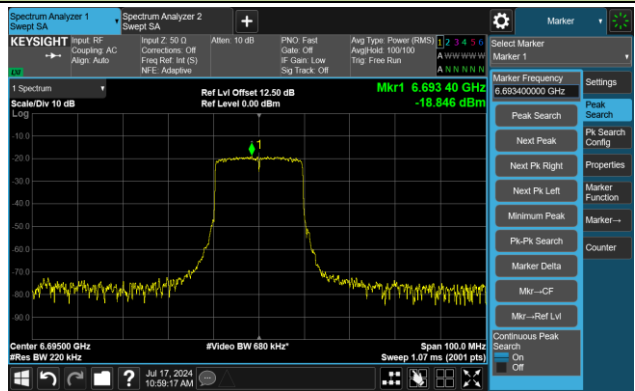

The Reference Level

The Mask Data

Channel 105 (6475MHz)

The Reference Level

The Mask Data

Channel 113 (6515MHz)

The Reference Level

The Mask Data

802.11ax-HE20 – Ant 2

Channel 117 (6535MHz)

The Reference Level

The Mask Data

Channel 149 (6695MHz)

The Reference Level

The Mask Data

Channel 181 (6855MHz)

The Reference Level

The Mask Data

802.11ax-HE20 – Ant 2

Channel 185 (6875MHz)

The Reference Level

The Mask Data

Channel 189 (6895MHz)

The Reference Level