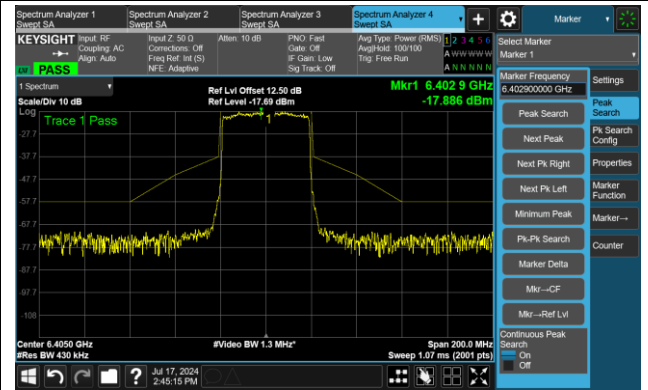

The Mask Data

Channel 209 (6995MHz)

The Reference Level

The Mask Data

802.11ax-HE20 – Ant 2

Channel 233 (7115MHz)

The Reference Level

The Mask Data

802.11ax-HE40 – Ant 2

Channel 3 (5965MHz)

The Reference Level

The Mask Data

Channel 51 (6205MHz)

The Reference Level

The Mask Data

802.11ax-HE40 – Ant 2

Channel 91 (6405MHz)

The Reference Level

The Mask Data

Channel 99 (6445MHz)

The Reference Level

The Mask Data

Channel 107 (6485MHz)

The Reference Level