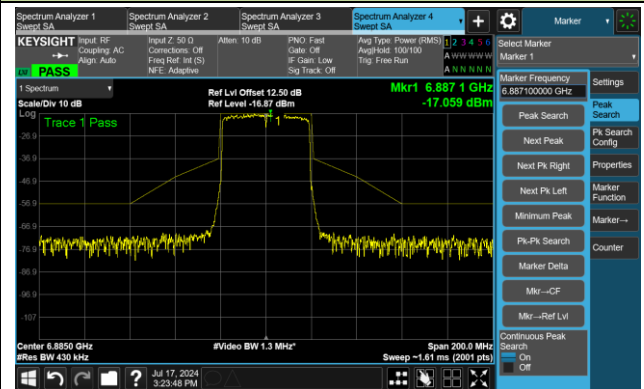

The Mask Data

802.11ax-HE40 – Ant 2

Channel 115 (6525MHz)

The Reference Level

The Mask Data

Channel 123 (6565MHz)

The Reference Level

The Mask Data

Channel 147 (6685MHz)

The Reference Level

The Mask Data

802.11ax-HE40 – Ant 2

Channel 179 (6845MHz)

The Reference Level

The Mask Data

Channel 187 (6885MHz)

The Reference Level

The Reference Level

Channel 195 (6925MHz)

The Reference Level

The Mask Data

802.11ax-HE40 – Ant 2

Channel 211 (7005MHz)

The Reference Level

The Mask Data

Channel 227 (7085MHz)

The Reference Level

The Mask Data

802.11ax-HE80 – Ant 2

Channel 7 (5985MHz)

The Reference Level

The Mask Data