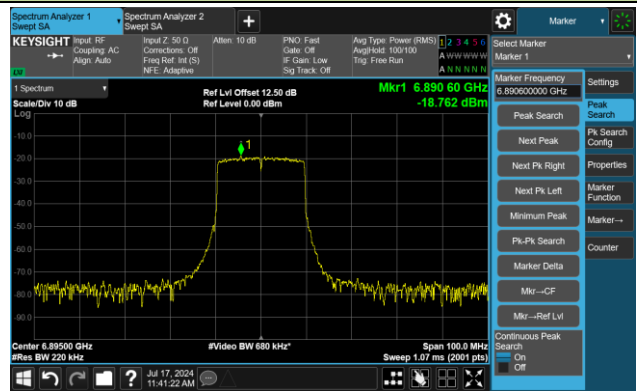

802.11ax-HE20 – Ant 2

Channel 117 (6535MHz)

The Reference Level

The Mask Data

Channel 149 (6695MHz)

The Reference Level

The Mask Data

Channel 181 (6855MHz)

The Reference Level

The Mask Data

802.11ax-HE20 – Ant 2

Channel 185 (6875MHz)

The Reference Level

The Mask Data

Channel 189 (6895MHz)

The Reference Level

The Mask Data

Channel 209 (6995MHz)

The Reference Level

The Mask Data

802.11ax-HE20 – Ant 2

Channel 233 (7115MHz)

The Reference Level

The Mask Data