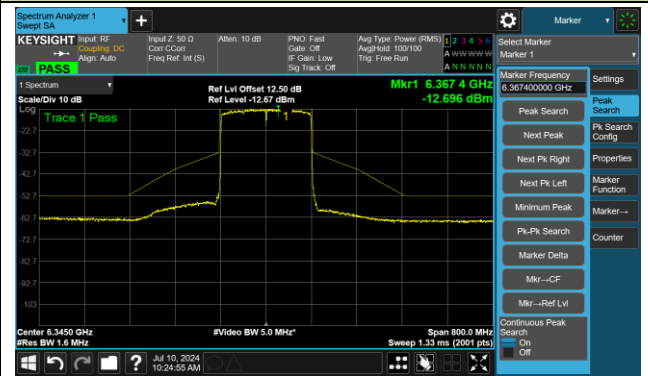

Channel 47 (6185MHz)

The Reference Level

The Mask Data

802.11ax-HE160 – Ant 3

Channel 79 (6345MHz)

The Reference Level

The Mask Data

Channel 111 (6505MHz)

The Reference Level

The Mask Data

Channel 143 (6665MHz)

The Reference Level

The Mask Data

802.11ax-HE160 – Ant 3

Channel 175 (6825MHz)

The Reference Level

The Mask Data

Channel 207 (6985MHz)

The Reference Level

The Mask Data

802.11ax-HE20 – Ant 2

Channel 1 (5955MHz)

The Reference Level

The Mask Data