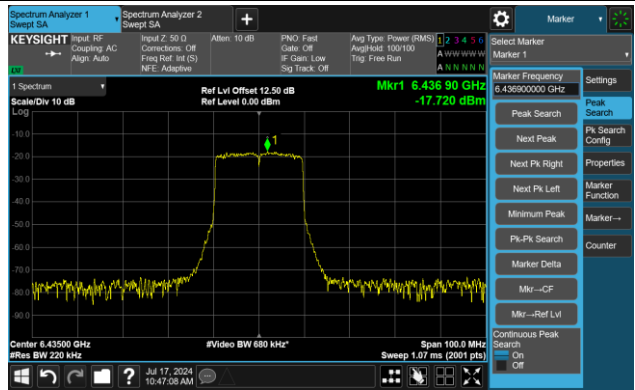

The Mask Data

Channel 207 (6985MHz)

The Reference Level

The Mask Data

802.11ax-HE20 – Ant 2

Channel 1 (5955MHz)

The Reference Level

The Mask Data

Channel 49 (6195MHz)

The Reference Level

The Mask Data

Channel 93 (6415MHz)

The Reference Level

The Mask Data

802.11ax-HE20 – Ant 2

Channel 97 (6435MHz)

The Reference Level

The Mask Data

Channel 105 (6475MHz)

The Reference Level

The Mask Data

Channel 113 (6515MHz)

The Reference Level

The Mask Data