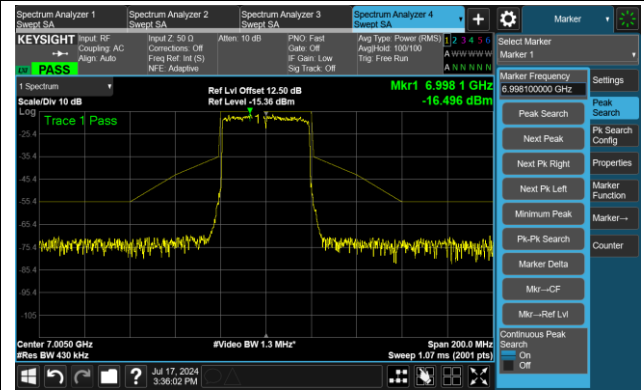

Channel 147 (6685MHz)

The Reference Level

The Mask Data

802.11ax-HE40 – Ant 2

Channel 179 (6845MHz)

The Reference Level

The Mask Data

Channel 187 (6885MHz)

The Reference Level

The Reference Level

Channel 195 (6925MHz)

The Reference Level

The Mask Data

802.11ax-HE40 – Ant 2

Channel 211 (7005MHz)

The Reference Level

The Mask Data

Channel 227 (7085MHz)

The Reference Level

The Mask Data

802.11ax-HE80 – Ant 2

Channel 7 (5985MHz)

The Reference Level

The Mask Data