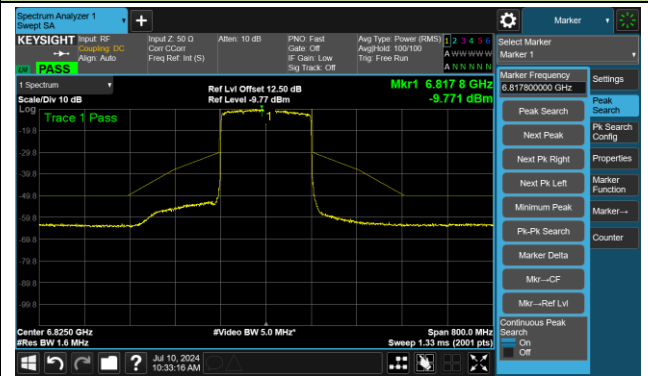

The Reference Level

The Mask Data

Channel 143 (6665MHz)

The Reference Level

The Mask Data

802.11ax-HE160 – Ant 3

Channel 175 (6825MHz)

The Reference Level

The Mask Data

Channel 207 (6985MHz)

The Reference Level

The Mask Data

802.11ax-HE20 – Ant 2

Channel 1 (5955MHz)

The Reference Level

The Mask Data

Channel 49 (6195MHz)

The Reference Level

The Mask Data

Channel 93 (6415MHz)

The Reference Level

The Mask Data

802.11ax-HE20 – Ant 2

Channel 97 (6435MHz)