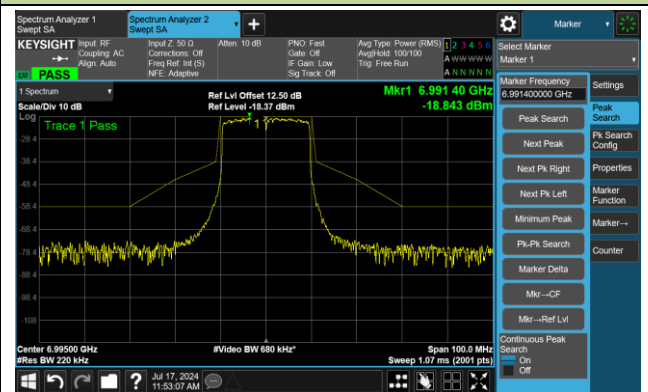

The Reference Level

The Mask Data

802.11ax-HE20 – Ant 2

Channel 185 (6875MHz)

The Reference Level

The Mask Data

Channel 189 (6895MHz)

The Reference Level

The Mask Data

Channel 209 (6995MHz)

The Reference Level

The Mask Data

802.11ax-HE20 – Ant 2

Channel 233 (7115MHz)

The Reference Level

The Mask Data

802.11ax-HE40 – Ant 2

Channel 3 (5965MHz)

The Reference Level

The Mask Data

Channel 51 (6205MHz)

The Reference Level

The Mask Data

802.11ax-HE40 – Ant 2

Channel 91 (6405MHz)

The Reference Level

The Mask Data

Channel 99 (6445MHz)

The Reference Level

The Mask Data

Channel 107 (6485MHz)

The Reference Level