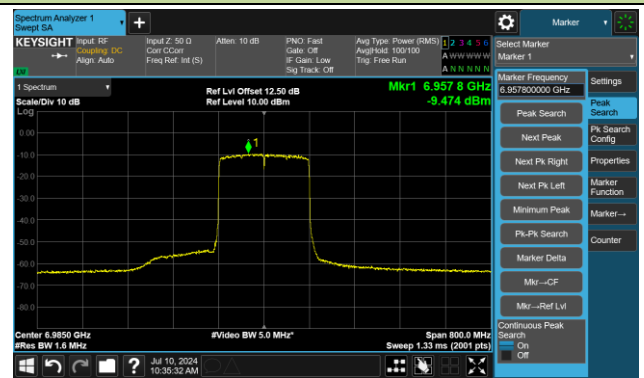

The Reference Level

The Mask Data

Channel 143 (6665MHz)

The Reference Level

The Mask Data

802.11ax-HE160 – Ant 3

Channel 175 (6825MHz)

The Reference Level

The Mask Data

Channel 207 (6985MHz)

The Reference Level

The Mask Data

802.11ax-HE20 – Ant 2

Channel 1 (5955MHz)

The Reference Level

The Mask Data