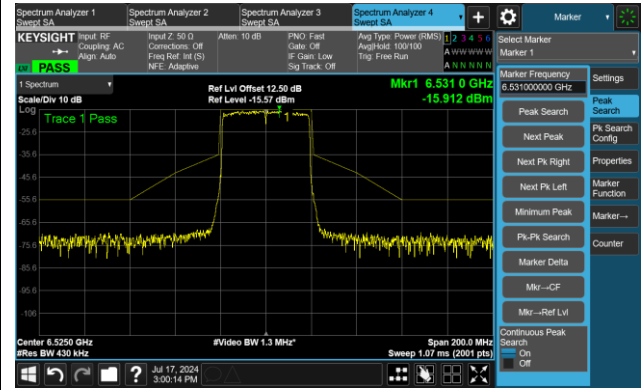

Channel 91 (6405MHz)

The Reference Level

The Mask Data

Channel 99 (6445MHz)

The Reference Level

The Mask Data

Channel 107 (6485MHz)

The Reference Level

The Mask Data

802.11ax-HE40 – Ant 2

Channel 115 (6525MHz)

The Reference Level

The Mask Data

Channel 123 (6565MHz)

The Reference Level

The Mask Data

Channel 147 (6685MHz)

The Reference Level

The Mask Data

802.11ax-HE40 – Ant 2

Channel 179 (6845MHz)

The Reference Level

The Mask Data

Channel 187 (6885MHz)