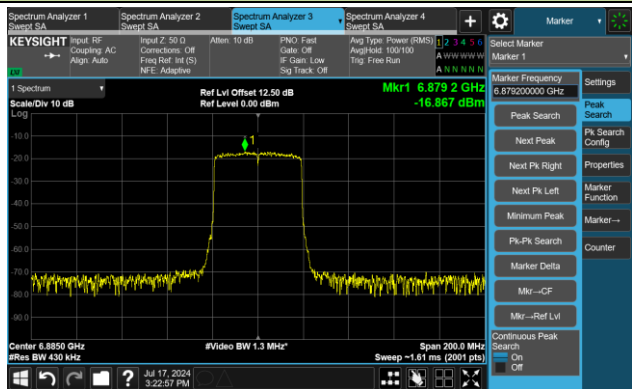

The Mask Data

802.11ax-HE40 – Ant 2

Channel 115 (6525MHz)

The Reference Level

The Mask Data

Channel 123 (6565MHz)

The Reference Level

The Mask Data

Channel 147 (6685MHz)

The Reference Level

The Mask Data

802.11ax-HE40 – Ant 2

Channel 179 (6845MHz)

The Reference Level

The Mask Data

Channel 187 (6885MHz)

The Reference Level

The Reference Level

Channel 195 (6925MHz)

The Reference Level

The Mask Data

802.11ax-HE40 – Ant 2

Channel 211 (7005MHz)

The Reference Level

The Mask Data

Channel 227 (7085MHz)

The Reference Level

The Mask Data

802.11ax-HE80 – Ant 2

Channel 7 (5985MHz)

The Reference Level

The Mask Data