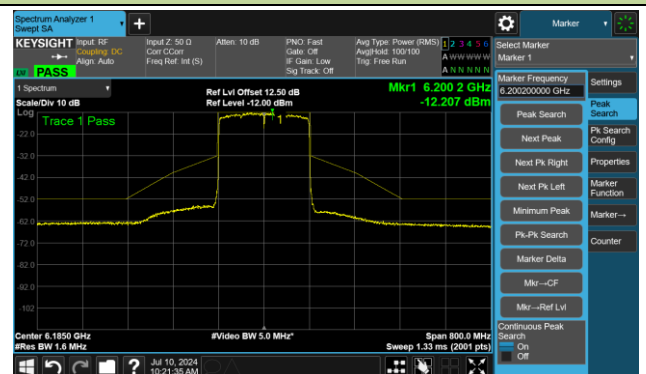

802.11ax-HE80 – Ant 3

Channel 215 (7025MHz)

The Reference Level

The Mask Data

802.11ax-HE160 – Ant 3

Channel 15 (6025MHz)

The Reference Level

The Mask Data

Channel 47 (6185MHz)

The Reference Level

The Mask Data

802.11ax-HE160 – Ant 3

Channel 79 (6345MHz)

The Reference Level

The Mask Data

Channel 111 (6505MHz)

The Reference Level

The Mask Data

Channel 143 (6665MHz)

The Reference Level

The Mask Data

802.11ax-HE160 – Ant 3

Channel 175 (6825MHz)

The Reference Level