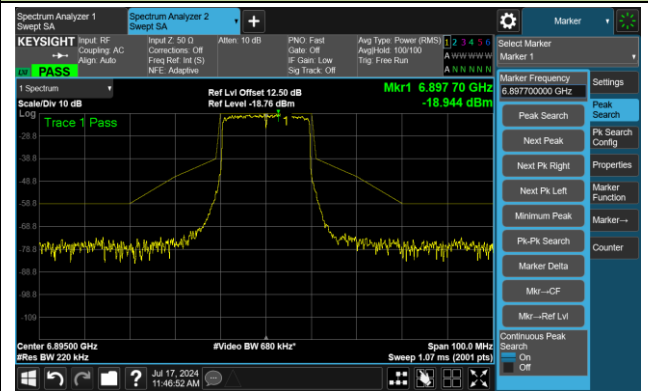

802.11ax-HE20 – Ant 2

Channel 117 (6535MHz)

The Reference Level

The Mask Data

Channel 149 (6695MHz)

The Reference Level

The Mask Data

Channel 181 (6855MHz)

The Reference Level

The Mask Data

802.11ax-HE20 – Ant 2

Channel 185 (6875MHz)

The Reference Level

The Mask Data

Channel 189 (6895MHz)

The Reference Level

The Mask Data

Channel 209 (6995MHz)

The Reference Level

The Mask Data

802.11ax-HE20 – Ant 2

Channel 233 (7115MHz)

The Reference Level

The Mask Data