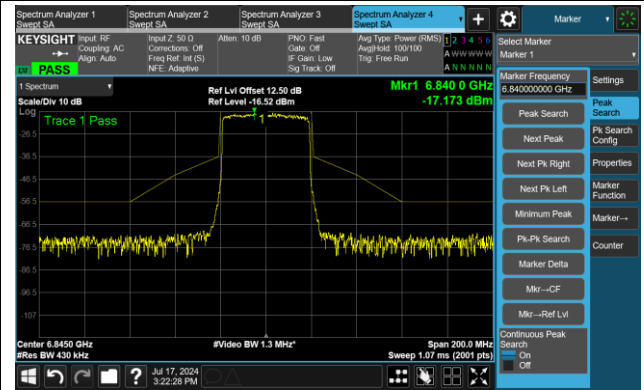

The Mask Data

802.11ax-HE40 – Ant 2

Channel 115 (6525MHz)

The Reference Level

The Mask Data

Channel 123 (6565MHz)

The Reference Level

The Mask Data

Channel 147 (6685MHz)

The Reference Level

The Mask Data

802.11ax-HE40 – Ant 2

Channel 179 (6845MHz)

The Reference Level

The Mask Data

Channel 187 (6885MHz)

The Reference Level

The Reference Level

Channel 195 (6925MHz)

The Reference Level

The Mask Data

802.11ax-HE40 – Ant 2

Channel 211 (7005MHz)

The Reference Level

The Mask Data

Channel 227 (7085MHz)

The Reference Level

The Mask Data

802.11ax-HE80 – Ant 2

Channel 7 (5985MHz)

The Reference Level

The Mask Data