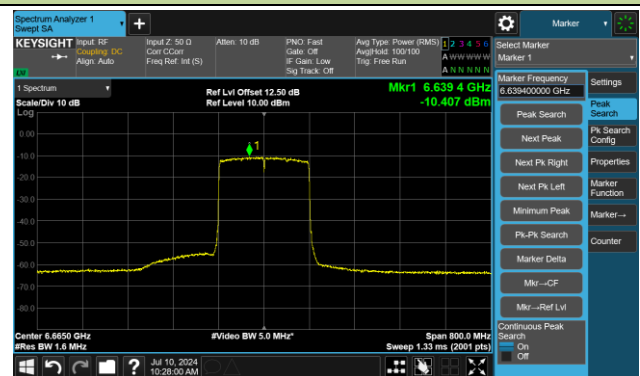

The Reference Level

The Mask Data

Channel 143 (6665MHz)

The Reference Level

The Mask Data

802.11ax-HE160 – Ant 3

Channel 175 (6825MHz)

The Reference Level

The Mask Data

Channel 207 (6985MHz)

The Reference Level

The Mask Data

802.11ax-HE20 – Ant 2

Channel 1 (5955MHz)

The Reference Level

The Mask Data