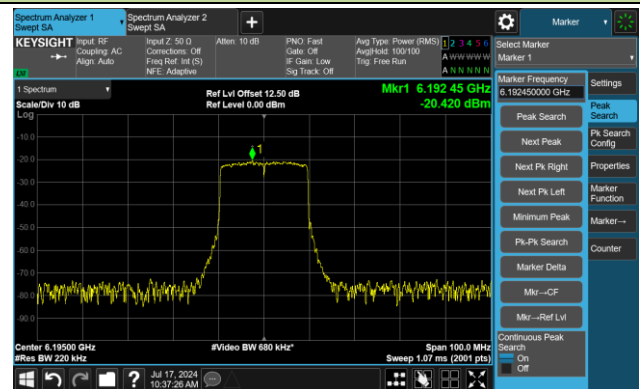

The Reference Level

The Mask Data

Channel 143 (6665MHz)

The Reference Level

The Mask Data

802.11ax-HE160 – Ant 3

Channel 175 (6825MHz)

The Reference Level

The Mask Data

Channel 207 (6985MHz)

The Reference Level

The Mask Data

802.11ax-HE20 – Ant 2

Channel 1 (5955MHz)

The Reference Level

The Mask Data

Channel 49 (6195MHz)

The Reference Level

The Mask Data

Channel 93 (6415MHz)

The Reference Level

The Mask Data

802.11ax-HE20 – Ant 2

Channel 97 (6435MHz)

The Reference Level

The Mask Data

Channel 105 (6475MHz)

The Reference Level

The Mask Data

Channel 113 (6515MHz)

The Reference Level

The Mask Data