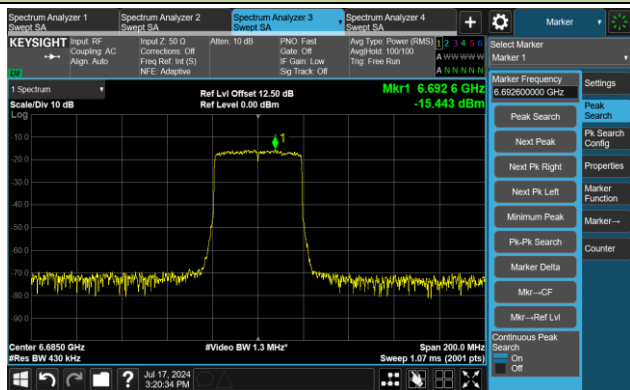

Channel 91 (6405MHz)

The Reference Level

The Mask Data

Channel 99 (6445MHz)

The Reference Level

The Mask Data

Channel 107 (6485MHz)

The Reference Level

The Mask Data

802.11ax-HE40 – Ant 2

Channel 115 (6525MHz)

The Reference Level

The Mask Data

Channel 123 (6565MHz)

The Reference Level

The Mask Data

Channel 147 (6685MHz)

The Reference Level

The Mask Data

802.11ax-HE40 – Ant 2

Channel 179 (6845MHz)

The Reference Level

The Mask Data

Channel 187 (6885MHz)