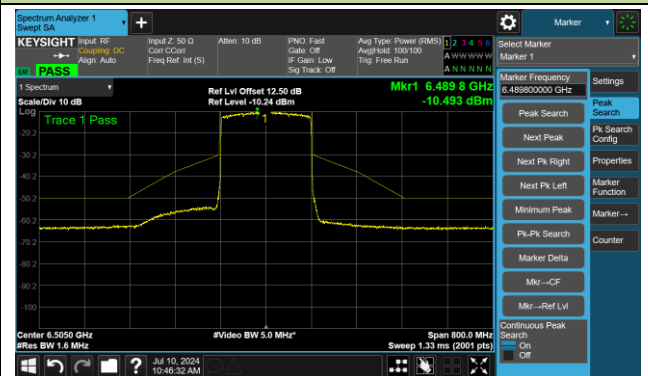

Channel 47 (6185MHz)

The Reference Level

The Mask Data

802.11ax-HE160 – Ant 3

Channel 79 (6345MHz)

The Reference Level

The Mask Data

Channel 111 (6505MHz)

The Reference Level

The Mask Data

Channel 143 (6665MHz)

The Reference Level

The Mask Data

802.11ax-HE160 – Ant 3

Channel 175 (6825MHz)

The Reference Level

The Mask Data

Channel 207 (6985MHz)

The Reference Level

The Mask Data

802.11ax-HE20 – Ant 2

Channel 1 (5955MHz)

The Reference Level

The Mask Data