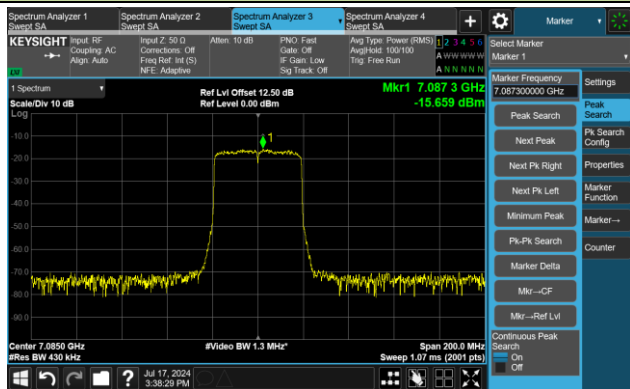

Channel 147 (6685MHz)

The Reference Level

The Mask Data

802.11ax-HE40 – Ant 2

Channel 179 (6845MHz)

The Reference Level

The Mask Data

Channel 187 (6885MHz)

The Reference Level

The Reference Level

Channel 195 (6925MHz)

The Reference Level

The Mask Data

802.11ax-HE40 – Ant 2

Channel 211 (7005MHz)

The Reference Level

The Mask Data

Channel 227 (7085MHz)

The Reference Level

The Mask Data

802.11ax-HE80 – Ant 2

Channel 7 (5985MHz)

The Reference Level

The Mask Data