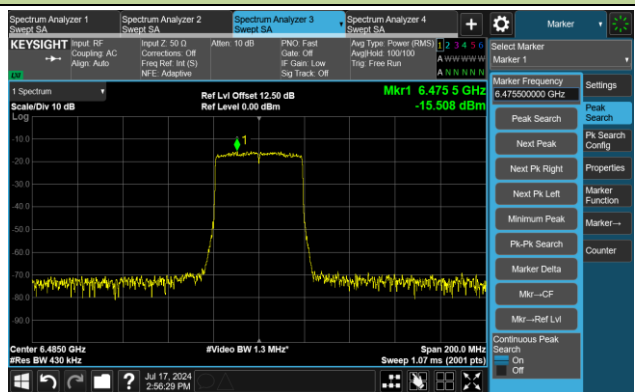

802.11ax-HE40 – Ant 2

Channel 3 (5965MHz)

The Reference Level

The Mask Data

Channel 51 (6205MHz)

The Reference Level

The Mask Data

802.11ax-HE40 – Ant 2

Channel 91 (6405MHz)

The Reference Level

The Mask Data

Channel 99 (6445MHz)

The Reference Level

The Mask Data

Channel 107 (6485MHz)

The Reference Level

The Mask Data

802.11ax-HE40 – Ant 2

Channel 115 (6525MHz)

The Reference Level

The Mask Data

Channel 123 (6565MHz)

The Reference Level

The Mask Data