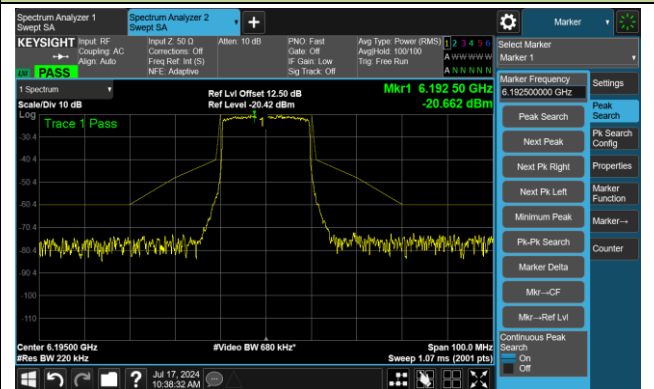

The Reference Level

The Mask Data

Channel 143 (6665MHz)

The Reference Level

The Mask Data

802.11ax-HE160 – Ant 3

Channel 175 (6825MHz)

The Reference Level

The Mask Data

Channel 207 (6985MHz)

The Reference Level

The Mask Data

802.11ax-HE20 – Ant 2

Channel 1 (5955MHz)

The Reference Level

The Mask Data

Channel 49 (6195MHz)

The Reference Level

The Mask Data

Channel 93 (6415MHz)

The Reference Level

The Mask Data

802.11ax-HE20 – Ant 2

Channel 97 (6435MHz)

The Reference Level

The Mask Data

Channel 105 (6475MHz)

The Reference Level

The Mask Data

Channel 113 (6515MHz)

The Reference Level

The Mask Data