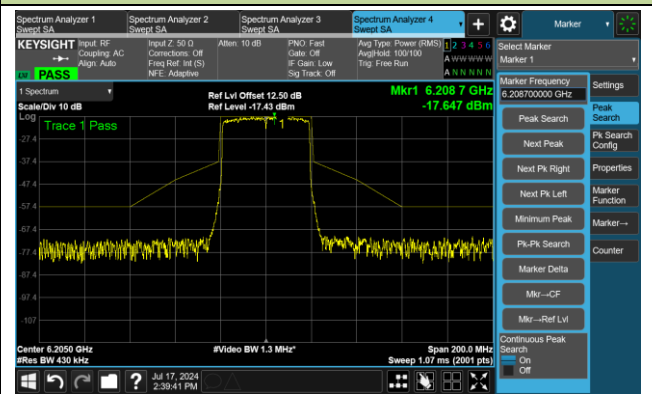

The Mask Data

Channel 209 (6995MHz)

The Reference Level

The Mask Data

802.11ax-HE20 – Ant 2

Channel 233 (7115MHz)

The Reference Level

The Mask Data

802.11ax-HE40 – Ant 2

Channel 3 (5965MHz)

The Reference Level

The Mask Data

Channel 51 (6205MHz)

The Reference Level

The Mask Data

802.11ax-HE40 – Ant 2

Channel 91 (6405MHz)

The Reference Level

The Mask Data

Channel 99 (6445MHz)

The Reference Level

The Mask Data

Channel 107 (6485MHz)

The Reference Level