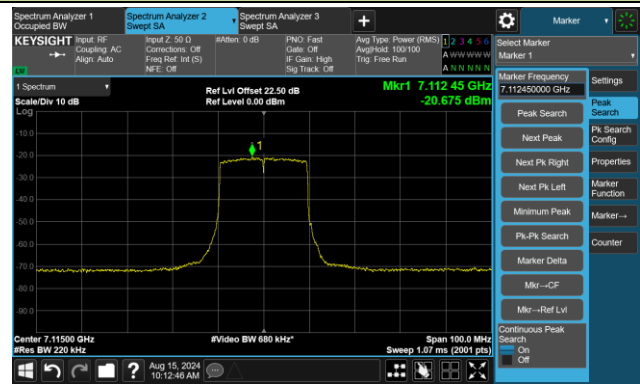

The Reference Level

The Mask Data

Channel 143 (6665MHz)

The Reference Level

The Mask Data

802.11ax-HE160 – Ant 3

Channel 175 (6825MHz)

The Reference Level

The Mask Data

Channel 207 (6985MHz)

The Reference Level

The Mask Data

802.11ax-HE20 – Ant 2

Channel 1 (5955MHz)

The Reference Level

The Mask Data

Channel 49 (6195MHz)

The Reference Level

The Mask Data

Channel 93 (6415MHz)

The Reference Level

The Mask Data

802.11ax-HE20 – Ant 2

Channel 97 (6435MHz)

The Reference Level

The Mask Data

Channel 105 (6475MHz)

The Reference Level

The Mask Data

Channel 113 (6515MHz)

The Reference Level

The Mask Data