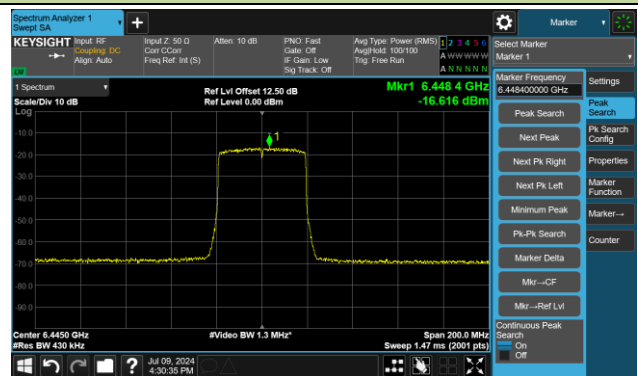

The Reference Level

The Mask Data

802.11ax-HE20 – Ant 3

Channel 233 (7115MHz)

The Reference Level

The Mask Data

802.11ax-HE40 – Ant 3

Channel 3 (5965MHz)

The Reference Level

The Mask Data

Channel 51 (6205MHz)

The Reference Level

The Mask Data

802.11ax-HE40 – Ant 3

Channel 91 (6405MHz)

The Reference Level

The Mask Data

Channel 99 (6445MHz)

The Reference Level

The Mask Data

Channel 107 (6485MHz)

The Reference Level

The Mask Data

802.11ax-HE40 – Ant 3

Channel 115 (6525MHz)

The Reference Level

The Mask Data

Channel 123 (6565MHz)

The Reference Level

The Mask Data

Channel 147 (6685MHz)

The Reference Level