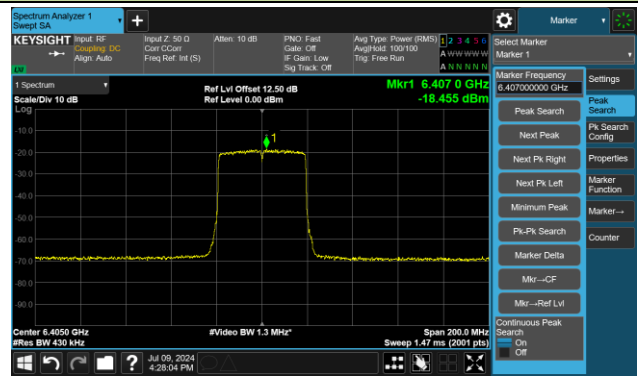

The Reference Level

The Mask Data

802.11ax-HE20 – Ant 3

Channel 233 (7115MHz)

The Reference Level

The Mask Data

802.11ax-HE40 – Ant 3

Channel 3 (5965MHz)

The Reference Level

The Mask Data

Channel 51 (6205MHz)

The Reference Level

The Mask Data

802.11ax-HE40 – Ant 3

Channel 91 (6405MHz)

The Reference Level

The Mask Data

Channel 99 (6445MHz)

The Reference Level

The Mask Data

Channel 107 (6485MHz)

The Reference Level

The Mask Data

802.11ax-HE40 – Ant 3

Channel 115 (6525MHz)

The Reference Level

The Mask Data

Channel 123 (6565MHz)

The Reference Level

The Mask Data

Channel 147 (6685MHz)

The Reference Level