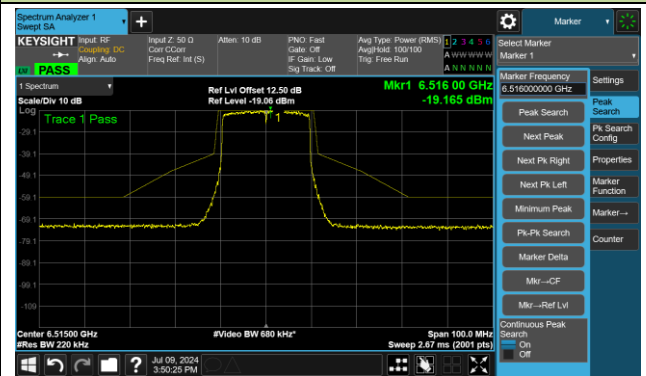

The Mask Data

Channel 93 (6415MHz)

The Reference Level

The Mask Data

802.11ax-HE20 – Ant 3

Channel 97 (6435MHz)

The Reference Level

The Mask Data

Channel 105 (6475MHz)

The Reference Level

The Mask Data

Channel 113 (6515MHz)

The Reference Level

The Mask Data

802.11ax-HE20 – Ant 3

Channel 117 (6535MHz)

The Reference Level

The Mask Data

Channel 149 (6695MHz)

The Reference Level

The Mask Data

Channel 181 (6855MHz)

The Reference Level

The Mask Data

802.11ax-HE20 – Ant 3

Channel 185 (6875MHz)

The Reference Level

The Mask Data

Channel 189 (6895MHz)

The Reference Level

The Mask Data

Channel 209 (6995MHz)