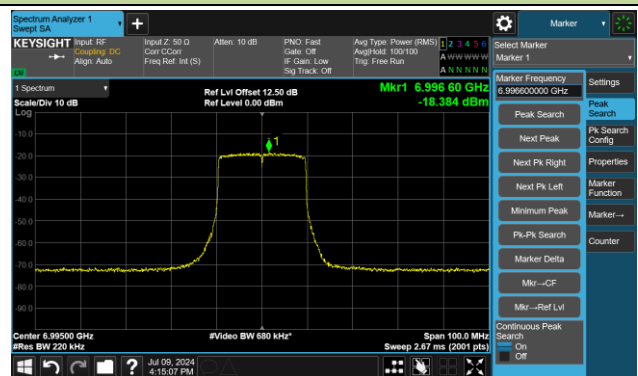

The Reference Level

The Mask Data

Channel 149 (6695MHz)

The Reference Level

The Mask Data

Channel 181 (6855MHz)

The Reference Level

The Mask Data

802.11ax-HE20 – Ant 3

Channel 185 (6875MHz)

The Reference Level

The Mask Data

Channel 189 (6895MHz)

The Reference Level

The Mask Data

Channel 209 (6995MHz)

The Reference Level

The Mask Data

802.11ax-HE20 – Ant 3

Channel 233 (7115MHz)

The Reference Level

The Mask Data

802.11ax-HE40 – Ant 3

Channel 3 (5965MHz)