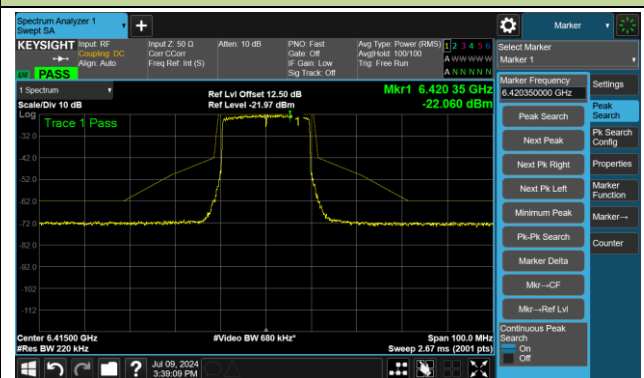

Full RU

Test Site	WZ-SR5	Test Engineer	Luis Yang
Test Date	2024-07-09 ~ 2024-08-15		

802.11ax-HE20 – Ant 3

Channel 1 (5955MHz)

The Reference Level

The Mask Data

Channel 49 (6195MHz)

The Reference Level

The Mask Data

Channel 93 (6415MHz)

The Reference Level

The Mask Data

802.11ax-HE20 – Ant 3

Channel 97 (6435MHz)

The Reference Level

The Mask Data

Channel 105 (6475MHz)

The Reference Level

The Mask Data

Channel 113 (6515MHz)

The Reference Level

The Mask Data

802.11ax-HE20 – Ant 3

Channel 117 (6535MHz)

The Reference Level

The Mask Data

Channel 149 (6695MHz)

The Reference Level

The Mask Data

Channel 181 (6855MHz)

The Reference Level

The Mask Data