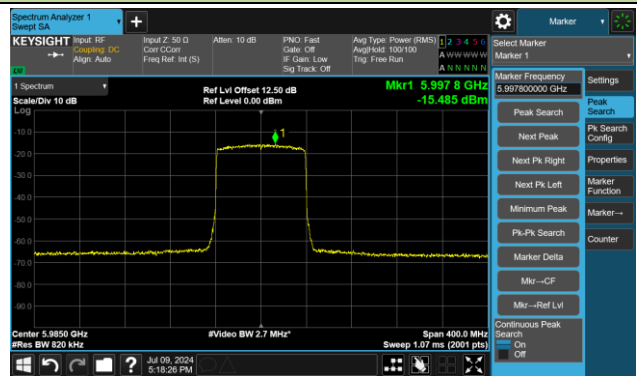

Channel 195 (6925MHz)

The Reference Level

The Mask Data

802.11ax-HE40 – Ant 3

Channel 211 (7005MHz)

The Reference Level

The Mask Data

Channel 227 (7085MHz)

The Reference Level

The Mask Data

802.11ax-HE80 – Ant 3

Channel 7 (5985MHz)

The Reference Level

The Mask Data

802.11ax-HE80 – Ant 3

Channel 55 (6225MHz)

The Reference Level

The Mask Data

Channel 87 (6385MHz)

The Reference Level

The Mask Data

Channel 103 (6465MHz)

The Reference Level

The Mask Data