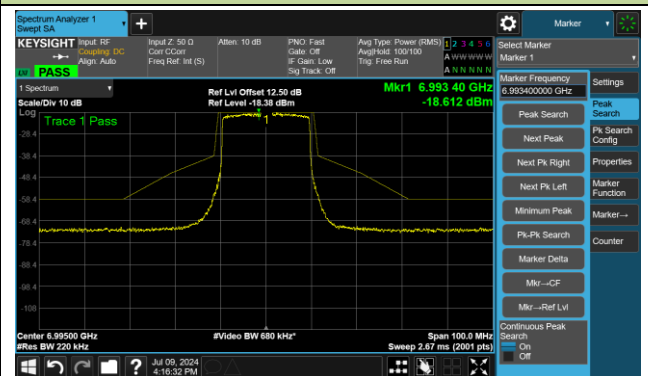

The Reference Level

The Mask Data

Channel 149 (6695MHz)

The Reference Level

The Mask Data

Channel 181 (6855MHz)

The Reference Level

The Mask Data

802.11ax-HE20 – Ant 3

Channel 185 (6875MHz)

The Reference Level

The Mask Data

Channel 189 (6895MHz)

The Reference Level

The Mask Data

Channel 209 (6995MHz)

The Reference Level

The Mask Data

802.11ax-HE20 – Ant 3

Channel 233 (7115MHz)

The Reference Level

The Mask Data

802.11ax-HE40 – Ant 3

Channel 3 (5965MHz)

The Reference Level

The Mask Data

Channel 51 (6205MHz)

The Reference Level

The Mask Data

802.11ax-HE40 – Ant 3

Channel 91 (6405MHz)

The Reference Level