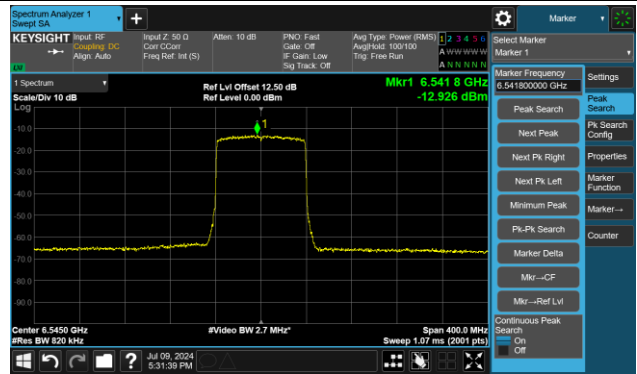

The Reference Level

The Mask Data

802.11ax-HE80 – Ant 3

Channel 7 (5985MHz)

The Reference Level

The Mask Data

802.11ax-HE80 – Ant 3

Channel 55 (6225MHz)

The Reference Level

The Mask Data

Channel 87 (6385MHz)

The Reference Level

The Mask Data

Channel 103 (6465MHz)

The Reference Level

The Mask Data

802.11ax-HE80 – Ant 3

Channel 119 (6545MHz)

The Reference Level

The Mask Data

Channel 135 (6625MHz)

The Reference Level

The Mask Data

Channel 151 (6705MHz)

The Reference Level

The Mask Data

802.11ax-HE80 – Ant 3

Channel 167 (6785MHz)

The Reference Level

The Mask Data

Channel 183 (6865MHz)

The Reference Level