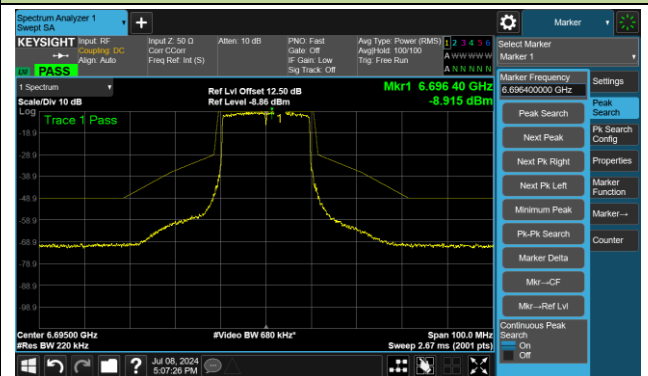

Channel 105 (6475MHz)

The Reference Level

The Mask Data

Channel 113 (6515MHz)

The Reference Level

The Mask Data

802.11ax-HE20 – Ant 3

Channel 117 (6535MHz)

The Reference Level

The Mask Data

Channel 149 (6695MHz)

The Reference Level

The Mask Data

Channel 181 (6855MHz)

The Reference Level

The Mask Data

802.11ax-HE20 – Ant 3

Channel 185 (6875MHz)

The Reference Level

The Mask Data

Channel 189 (6895MHz)

The Reference Level

The Mask Data

Channel 209 (6995MHz)

The Reference Level

The Mask Data

802.11ax-HE20 – Ant 3

Channel 233 (7115MHz)

The Reference Level

The Mask Data

802.11ax-HE40 – Ant 3

Channel 3 (5965MHz)