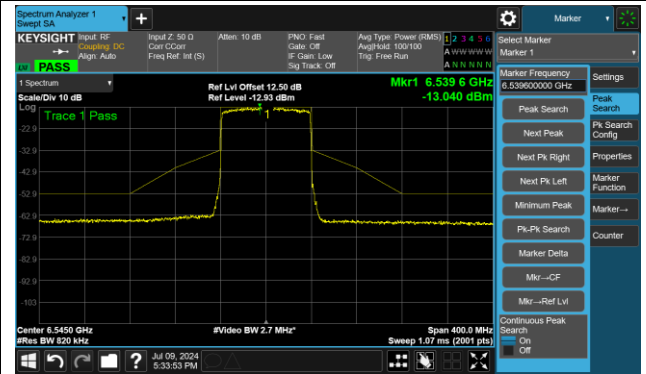

The Reference Level

The Mask Data

802.11ax-HE80 – Ant 3

Channel 7 (5985MHz)

The Reference Level

The Mask Data

802.11ax-HE80 – Ant 3

Channel 55 (6225MHz)

The Reference Level

The Mask Data

Channel 87 (6385MHz)

The Reference Level

The Mask Data

Channel 103 (6465MHz)

The Reference Level

The Mask Data

802.11ax-HE80 – Ant 3

Channel 119 (6545MHz)

The Reference Level

The Mask Data

Channel 135 (6625MHz)

The Reference Level

The Mask Data

Channel 151 (6705MHz)

The Reference Level

The Mask Data

802.11ax-HE80 – Ant 3

Channel 167 (6785MHz)

The Reference Level

The Mask Data

Channel 183 (6865MHz)

The Reference Level