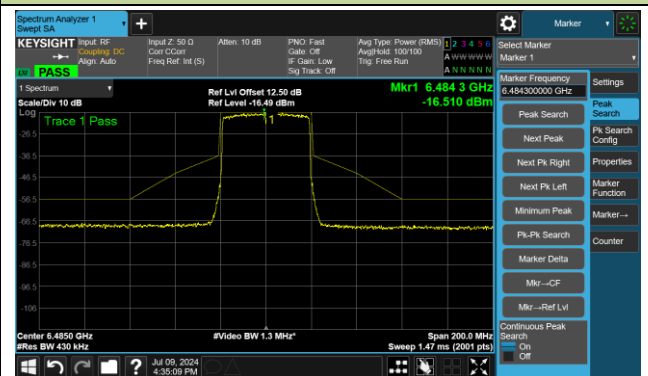

The Reference Level

The Mask Data

Channel 51 (6205MHz)

The Reference Level

The Mask Data

802.11ax-HE40 – Ant 3

Channel 91 (6405MHz)

The Reference Level

The Mask Data

Channel 99 (6445MHz)

The Reference Level

The Mask Data

Channel 107 (6485MHz)

The Reference Level

The Mask Data

802.11ax-HE40 – Ant 3

Channel 115 (6525MHz)

The Reference Level

The Mask Data

Channel 123 (6565MHz)

The Reference Level

The Mask Data

Channel 147 (6685MHz)

The Reference Level

The Mask Data

802.11ax-HE40 – Ant 3

Channel 179 (6845MHz)

The Reference Level

The Mask Data

Channel 187 (6885MHz)

The Reference Level

The Reference Level