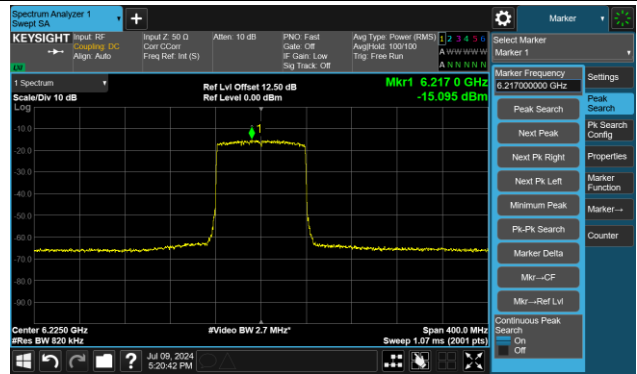

Channel 195 (6925MHz)

The Reference Level

The Mask Data

802.11ax-HE40 – Ant 3

Channel 211 (7005MHz)

The Reference Level

The Mask Data

Channel 227 (7085MHz)

The Reference Level

The Mask Data

802.11ax-HE80 – Ant 3

Channel 7 (5985MHz)

The Reference Level

The Mask Data

802.11ax-HE80 – Ant 3

Channel 55 (6225MHz)

The Reference Level

The Mask Data

Channel 87 (6385MHz)

The Reference Level

The Mask Data

Channel 103 (6465MHz)

The Reference Level

The Mask Data