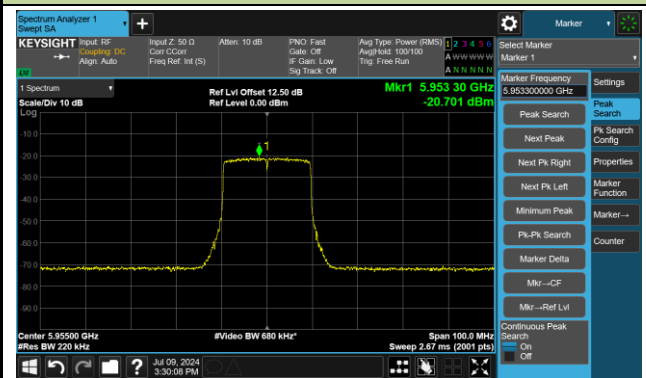

Channel 47 (6185MHz) RU996-1

Channel 79 (6345MHz) RU996-2

Channel 111 (6505MHz) RU996-1

Channel 143 (6665MHz) RU996-1

Channel 175 (6825MHz) RU996-2

Channel 207 (6985MHz) RU996-1

A.5 In-Band Emission Measurement

Full RU

Test Site	WZ-SR5	Test Engineer	Luis Yang
Test Date	2024-07-09 ~ 2024-08-15		

802.11ax-HE20 – Ant 3

Channel 1 (5955MHz)

The Reference Level

The Mask Data

Channel 49 (6195MHz)

The Reference Level