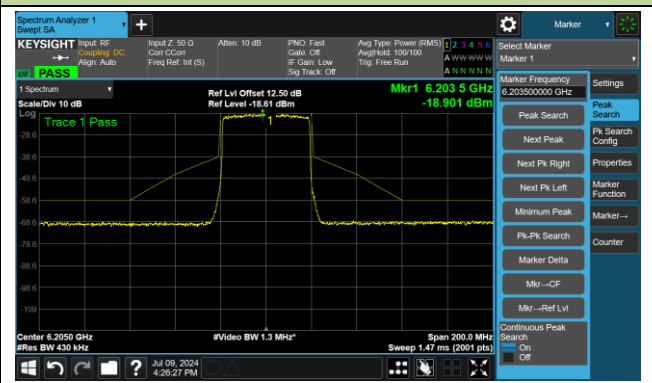

The Reference Level

The Mask Data

802.11ax-HE20 – Ant 3

Channel 233 (7115MHz)

The Reference Level

The Mask Data

802.11ax-HE40 – Ant 3

Channel 3 (5965MHz)

The Reference Level

The Mask Data

Channel 51 (6205MHz)

The Reference Level

The Mask Data

802.11ax-HE40 – Ant 3

Channel 91 (6405MHz)

The Reference Level

The Mask Data

Channel 99 (6445MHz)

The Reference Level

The Mask Data

Channel 107 (6485MHz)

The Reference Level

The Mask Data

802.11ax-HE40 – Ant 3

Channel 115 (6525MHz)

The Reference Level

The Mask Data

Channel 123 (6565MHz)

The Reference Level

The Mask Data

Channel 147 (6685MHz)

The Reference Level