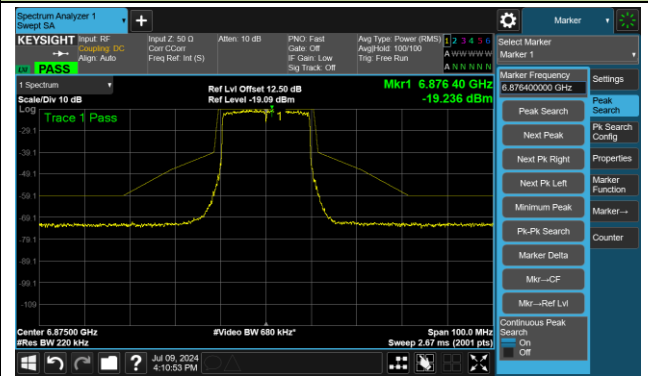

Channel 105 (6475MHz)

The Reference Level

The Mask Data

Channel 113 (6515MHz)

The Reference Level

The Mask Data

802.11ax-HE20 – Ant 3

Channel 117 (6535MHz)

The Reference Level

The Mask Data

Channel 149 (6695MHz)

The Reference Level

The Mask Data

Channel 181 (6855MHz)

The Reference Level

The Mask Data

802.11ax-HE20 – Ant 3

Channel 185 (6875MHz)

The Reference Level

The Mask Data

Channel 189 (6895MHz)

The Reference Level

The Mask Data

Channel 209 (6995MHz)

The Reference Level

The Mask Data

802.11ax-HE20 – Ant 3

Channel 233 (7115MHz)

The Reference Level

The Mask Data

802.11ax-HE40 – Ant 3

Channel 3 (5965MHz)