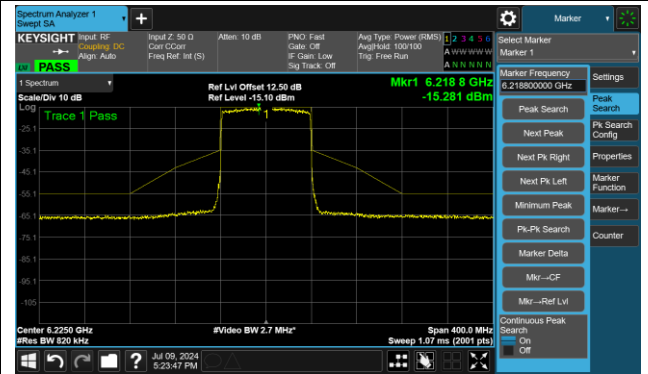

Channel 195 (6925MHz)

The Reference Level

The Mask Data

802.11ax-HE40 – Ant 3

Channel 211 (7005MHz)

The Reference Level

The Mask Data

Channel 227 (7085MHz)

The Reference Level

The Mask Data

802.11ax-HE80 – Ant 3

Channel 7 (5985MHz)

The Reference Level

The Mask Data

802.11ax-HE80 – Ant 3

Channel 55 (6225MHz)

The Reference Level

The Mask Data

Channel 87 (6385MHz)

The Reference Level

The Mask Data

Channel 103 (6465MHz)

The Reference Level

The Mask Data