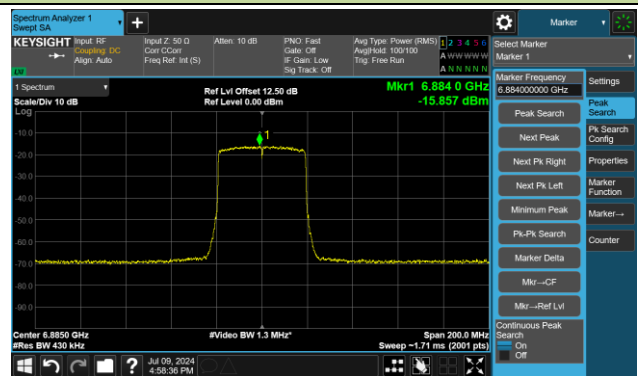

Channel 115 (6525MHz)

The Reference Level

The Mask Data

Channel 123 (6565MHz)

The Reference Level

The Mask Data

Channel 147 (6685MHz)

The Reference Level

The Mask Data

802.11ax-HE40 – Ant 3

Channel 179 (6845MHz)

The Reference Level

The Mask Data

Channel 187 (6885MHz)

The Reference Level

The Reference Level

Channel 195 (6925MHz)

The Reference Level

The Mask Data

802.11ax-HE40 – Ant 3

Channel 211 (7005MHz)

The Reference Level

The Mask Data

Channel 227 (7085MHz)