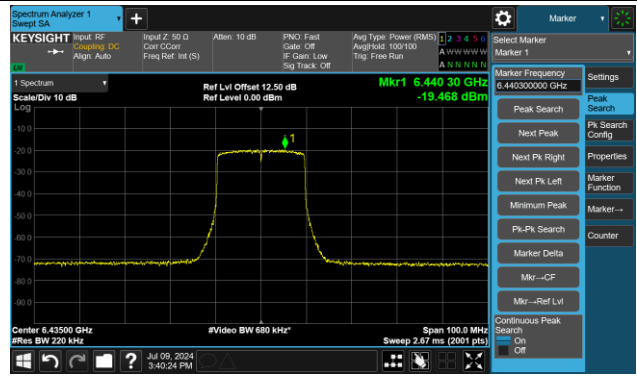

The Mask Data

Channel 93 (6415MHz)

The Reference Level

The Mask Data

802.11ax-HE20 – Ant 3

Channel 97 (6435MHz)

The Reference Level

The Mask Data

Channel 105 (6475MHz)

The Reference Level

The Mask Data

Channel 113 (6515MHz)

The Reference Level

The Mask Data

802.11ax-HE20 – Ant 3

Channel 117 (6535MHz)

The Reference Level

The Mask Data

Channel 149 (6695MHz)

The Reference Level

The Mask Data

Channel 181 (6855MHz)

The Reference Level

The Mask Data