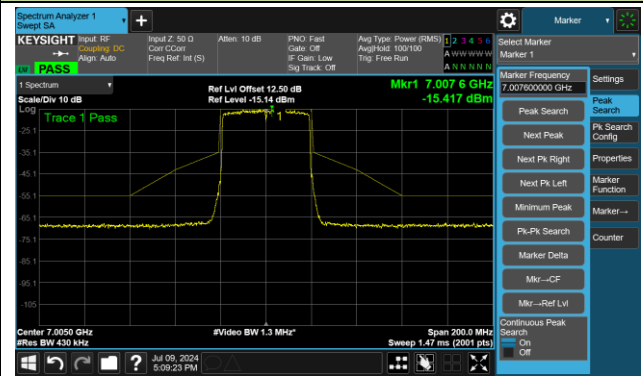

The Mask Data

802.11ax-HE40 – Ant 3

Channel 179 (6845MHz)

The Reference Level

The Mask Data

Channel 187 (6885MHz)

The Reference Level

The Reference Level

Channel 195 (6925MHz)

The Reference Level

The Mask Data

802.11ax-HE40 – Ant 3

Channel 211 (7005MHz)

The Reference Level

The Mask Data

Channel 227 (7085MHz)

The Reference Level

The Mask Data

802.11ax-HE80 – Ant 3

Channel 7 (5985MHz)

The Reference Level

The Mask Data

802.11ax-HE80 – Ant 3

Channel 55 (6225MHz)