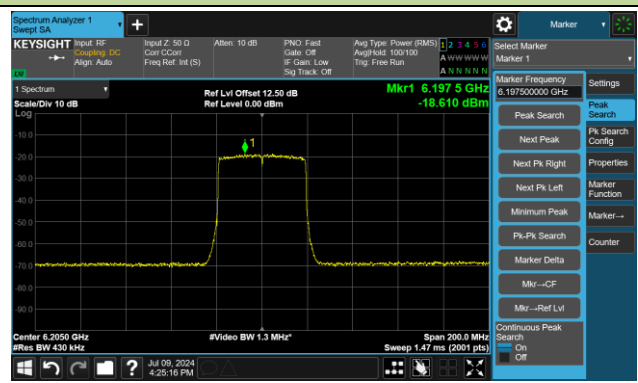

The Reference Level

The Mask Data

Channel 51 (6205MHz)

The Reference Level

The Mask Data

802.11ax-HE40 – Ant 3

Channel 91 (6405MHz)

The Reference Level

The Mask Data

Channel 99 (6445MHz)

The Reference Level

The Mask Data

Channel 107 (6485MHz)

The Reference Level

The Mask Data

802.11ax-HE40 – Ant 3