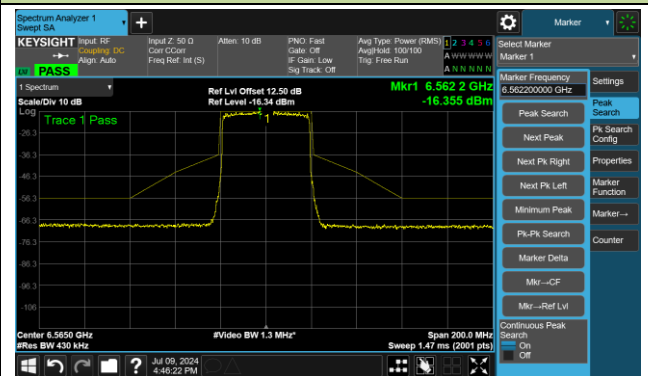

The Mask Data

Channel 99 (6445MHz)

The Reference Level

The Mask Data

Channel 107 (6485MHz)

The Reference Level

The Mask Data

802.11ax-HE40 – Ant 3

Channel 115 (6525MHz)

The Reference Level

The Mask Data

Channel 123 (6565MHz)

The Reference Level

The Mask Data

Channel 147 (6685MHz)

The Reference Level

The Mask Data

802.11ax-HE40 – Ant 3

Channel 179 (6845MHz)

The Reference Level

The Mask Data

Channel 187 (6885MHz)

The Reference Level

The Reference Level

Channel 195 (6925MHz)

The Reference Level

The Mask Data

802.11ax-HE40 – Ant 3

Channel 211 (7005MHz)

The Reference Level

The Mask Data

Channel 227 (7085MHz)