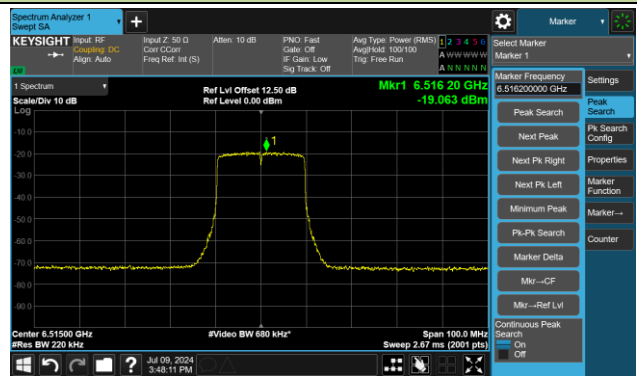

Channel 105 (6475MHz)

The Reference Level

The Mask Data

Channel 113 (6515MHz)

The Reference Level

The Mask Data

802.11ax-HE20 – Ant 3

Channel 117 (6535MHz)

The Reference Level

The Mask Data

Channel 149 (6695MHz)

The Reference Level

The Mask Data

Channel 181 (6855MHz)

The Reference Level

The Mask Data

802.11ax-HE20 – Ant 3

Channel 185 (6875MHz)

The Reference Level

The Mask Data

Channel 189 (6895MHz)

The Reference Level

The Mask Data

Channel 209 (6995MHz)