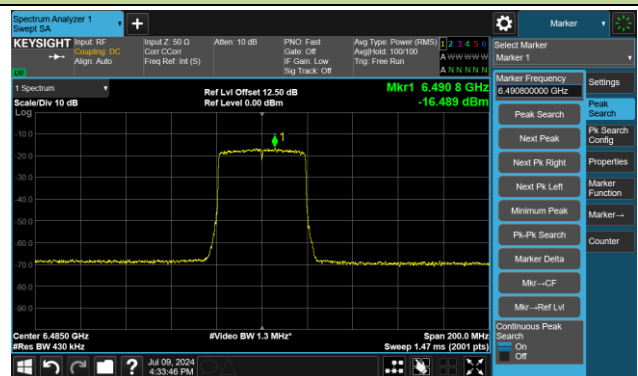

The Mask Data

Channel 99 (6445MHz)

The Reference Level

The Mask Data

Channel 107 (6485MHz)

The Reference Level

The Mask Data

802.11ax-HE40 – Ant 3

Channel 115 (6525MHz)

The Reference Level

The Mask Data

Channel 123 (6565MHz)

The Reference Level

The Mask Data

Channel 147 (6685MHz)

The Reference Level