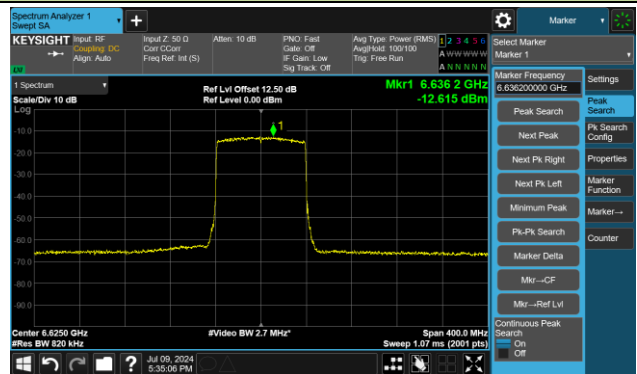

The Reference Level

The Mask Data

Channel 87 (6385MHz)

The Reference Level

The Mask Data

Channel 103 (6465MHz)

The Reference Level

The Mask Data

802.11ax-HE80 – Ant 3

Channel 119 (6545MHz)

The Reference Level

The Mask Data

Channel 135 (6625MHz)

The Reference Level

The Mask Data

Channel 151 (6705MHz)

The Reference Level

The Mask Data

802.11ax-HE80 – Ant 3

Channel 167 (6785MHz)

The Reference Level

The Mask Data

Channel 183 (6865MHz)

The Reference Level

The Mask Data

Channel 199 (6945MHz)

The Reference Level

The Mask Data