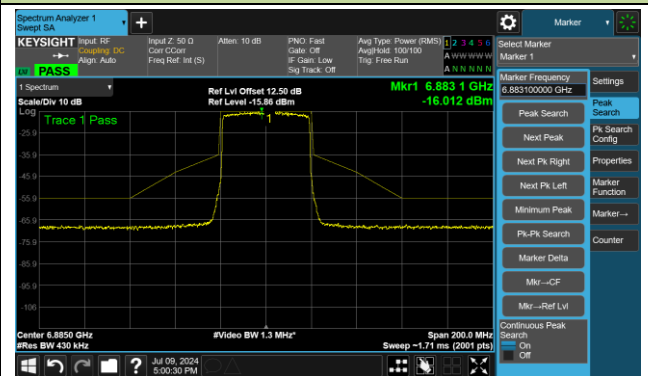

Channel 115 (6525MHz)

The Reference Level

The Mask Data

Channel 123 (6565MHz)

The Reference Level

The Mask Data

Channel 147 (6685MHz)

The Reference Level

The Mask Data

802.11ax-HE40 – Ant 3

Channel 179 (6845MHz)

The Reference Level

The Mask Data

Channel 187 (6885MHz)

The Reference Level

The Reference Level

Channel 195 (6925MHz)

The Reference Level

The Mask Data

802.11ax-HE40 – Ant 3

Channel 211 (7005MHz)

The Reference Level

The Mask Data

Channel 227 (7085MHz)

The Reference Level

The Mask Data

802.11ax-HE80 – Ant 3

Channel 7 (5985MHz)

The Reference Level

The Mask Data

802.11ax-HE80 – Ant 3

Channel 55 (6225MHz)