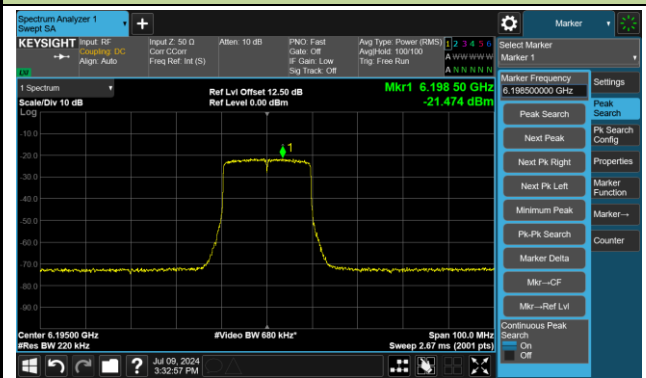

Full RU

Test Site	WZ-SR5	Test Engineer	Luis Yang
Test Date	2024-07-09 ~ 2024-08-15		

802.11ax-HE20 – Ant 3

Channel 1 (5955MHz)

The Reference Level

The Mask Data

Channel 49 (6195MHz)

The Reference Level

The Mask Data

Channel 93 (6415MHz)

The Reference Level

The Mask Data

802.11ax-HE20 – Ant 3

Channel 97 (6435MHz)

The Reference Level

The Mask Data