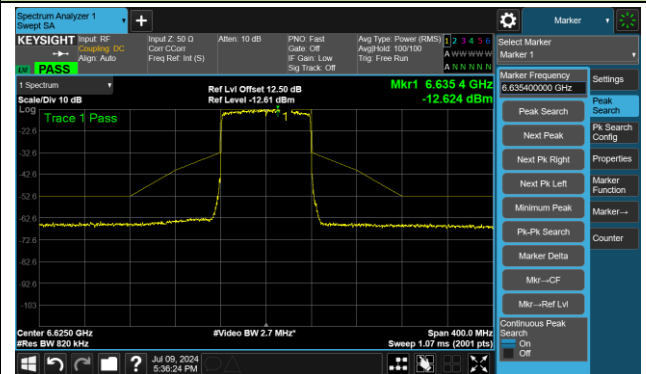

The Reference Level

The Mask Data

Channel 87 (6385MHz)

The Reference Level

The Mask Data

Channel 103 (6465MHz)

The Reference Level

The Mask Data

802.11ax-HE80 – Ant 3

Channel 119 (6545MHz)

The Reference Level

The Mask Data

Channel 135 (6625MHz)

The Reference Level

The Mask Data

Channel 151 (6705MHz)

The Reference Level

The Mask Data

802.11ax-HE80 – Ant 3

Channel 167 (6785MHz)

The Reference Level

The Mask Data

Channel 183 (6865MHz)

The Reference Level

The Mask Data

Channel 199 (6945MHz)

The Reference Level

The Mask Data