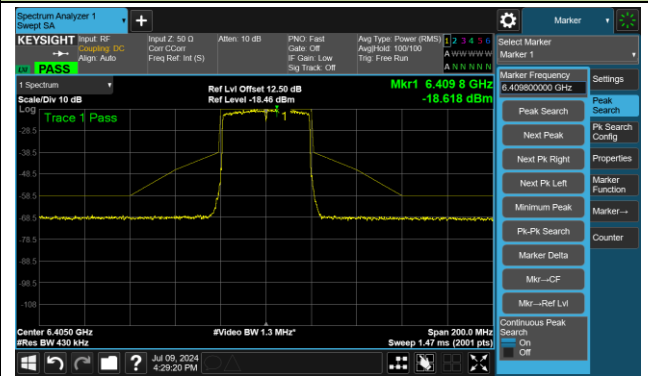

The Reference Level

The Mask Data

802.11ax-HE20 – Ant 3

Channel 233 (7115MHz)

The Reference Level

The Mask Data

802.11ax-HE40 – Ant 3

Channel 3 (5965MHz)

The Reference Level

The Mask Data

Channel 51 (6205MHz)

The Reference Level

The Mask Data

802.11ax-HE40 – Ant 3

Channel 91 (6405MHz)

The Reference Level

The Mask Data

Channel 99 (6445MHz)

The Reference Level

The Mask Data

Channel 107 (6485MHz)

The Reference Level

The Mask Data

802.11ax-HE40 – Ant 3

Channel 115 (6525MHz)

The Reference Level

The Mask Data

Channel 123 (6565MHz)

The Reference Level

The Mask Data

Channel 147 (6685MHz)

The Reference Level