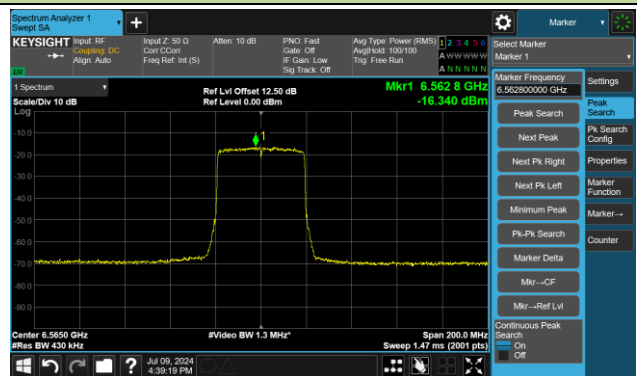

The Mask Data

Channel 99 (6445MHz)

The Reference Level

The Mask Data

Channel 107 (6485MHz)

The Reference Level

The Mask Data

802.11ax-HE40 – Ant 3

Channel 115 (6525MHz)

The Reference Level

The Mask Data

Channel 123 (6565MHz)

The Reference Level

The Mask Data

Channel 147 (6685MHz)

The Reference Level

The Mask Data

802.11ax-HE40 – Ant 3

Channel 179 (6845MHz)

The Reference Level

The Mask Data

Channel 187 (6885MHz)

The Reference Level

The Reference Level