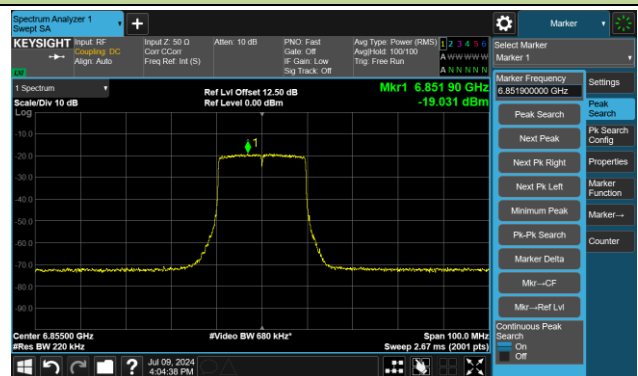

The Reference Level

The Mask Data

Channel 149 (6695MHz)

The Reference Level

The Mask Data

Channel 181 (6855MHz)

The Reference Level

The Mask Data

802.11ax-HE20 – Ant 3

Channel 185 (6875MHz)

The Reference Level

The Mask Data

Channel 189 (6895MHz)

The Reference Level

The Mask Data

Channel 209 (6995MHz)