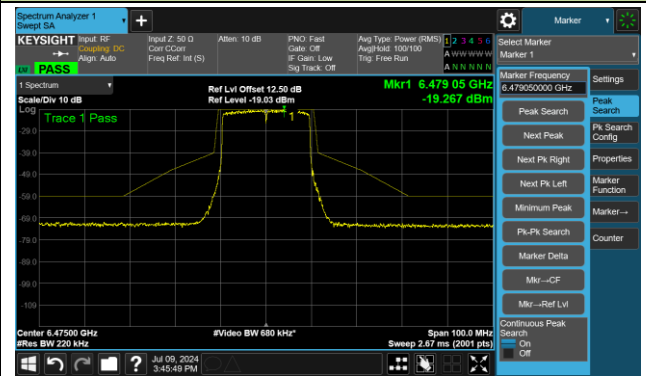

Full RU

Test Site	WZ-SR5	Test Engineer	Luis Yang
Test Date	2024-07-09 ~ 2024-08-15		

802.11ax-HE20 – Ant 3

Channel 1 (5955MHz)

The Reference Level

The Mask Data

Channel 49 (6195MHz)

The Reference Level

The Mask Data

Channel 93 (6415MHz)

The Reference Level

The Mask Data

802.11ax-HE20 – Ant 3

Channel 97 (6435MHz)

The Reference Level

The Mask Data

Channel 105 (6475MHz)

The Reference Level

The Mask Data

Channel 113 (6515MHz)

The Reference Level

The Mask Data

802.11ax-HE20 – Ant 3

Channel 117 (6535MHz)

The Reference Level

The Mask Data

Channel 149 (6695MHz)

The Reference Level

The Mask Data

Channel 181 (6855MHz)

The Reference Level

The Mask Data