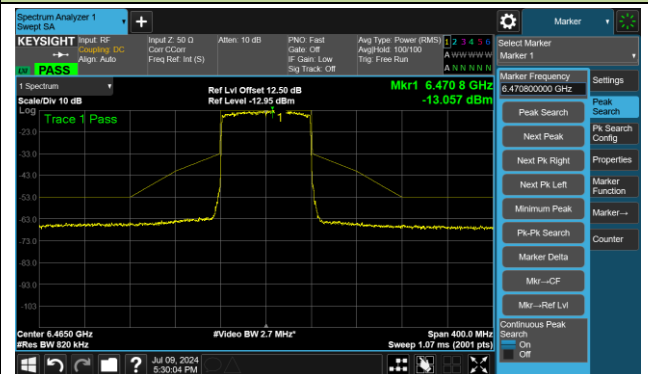

The Reference Level

The Mask Data

802.11ax-HE80 – Ant 3

Channel 7 (5985MHz)

The Reference Level

The Mask Data

802.11ax-HE80 – Ant 3

Channel 55 (6225MHz)

The Reference Level

The Mask Data

Channel 87 (6385MHz)

The Reference Level

The Mask Data

Channel 103 (6465MHz)

The Reference Level

The Mask Data

802.11ax-HE80 – Ant 3

Channel 119 (6545MHz)

The Reference Level

The Mask Data

Channel 135 (6625MHz)

The Reference Level

The Mask Data

Channel 151 (6705MHz)

The Reference Level

The Mask Data

802.11ax-HE80 – Ant 3

Channel 167 (6785MHz)

The Reference Level

The Mask Data

Channel 183 (6865MHz)

The Reference Level