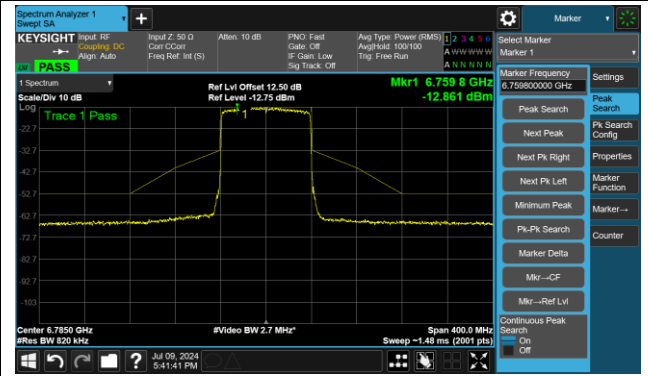

802.11ax-HE80 – Ant 3

Channel 119 (6545MHz)

The Reference Level

The Mask Data

Channel 135 (6625MHz)

The Reference Level

The Mask Data

Channel 151 (6705MHz)

The Reference Level

The Mask Data

802.11ax-HE80 – Ant 3

Channel 167 (6785MHz)

The Reference Level

The Mask Data

Channel 183 (6865MHz)

The Reference Level

The Mask Data

Channel 199 (6945MHz)

The Reference Level

The Mask Data