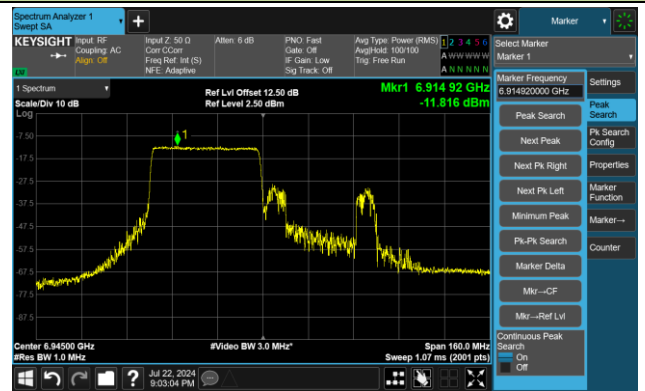

802.11ax-HE80 Power Spectral Density - Ant 2

Channel 183 (6865MHz) RU484/66

Channel 199 (6945MHz) RU484/65

Channel 215 (7025MHz) RU484/66

802.11ax-HE160 Power Spectral Density - Ant 2

Channel 15 (6025MHz) RU996-1

Channel 47 (6185MHz) RU996-1

Channel 79 (6345MHz) RU996-2

Channel 111 (6505MHz) RU996-1

Channel 143 (6665MHz) RU996-1

Channel 175 (6825MHz) RU996-2

Channel 207 (6985MHz) RU996-1

A.5 In-Band Emission Measurement

Full RU

Test Site	WZ-SR5	Test Engineer	Luis Yang
Test Date	2024-07-09 ~ 2024-08-15		

802.11ax-HE20 – Ant 3

Channel 1 (5955MHz)

The Reference Level

The Mask Data

Channel 49 (6195MHz)

The Reference Level