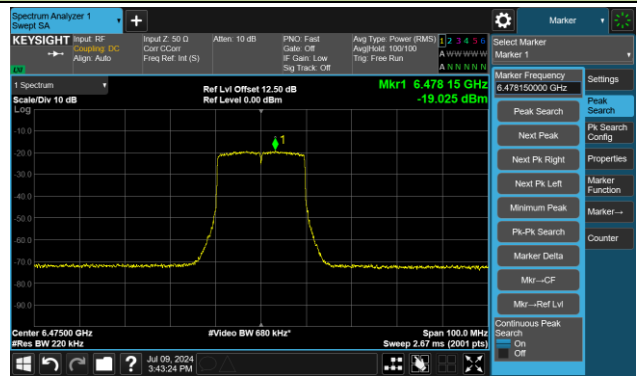

Full RU

Test Site	WZ-SR5	Test Engineer	Luis Yang
Test Date	2024-07-09 ~ 2024-08-15		

802.11ax-HE20 – Ant 3

Channel 1 (5955MHz)

The Reference Level

The Mask Data

Channel 49 (6195MHz)

The Reference Level

The Mask Data

Channel 93 (6415MHz)

The Reference Level

The Mask Data

802.11ax-HE20 – Ant 3

Channel 97 (6435MHz)

The Reference Level

The Mask Data

Channel 105 (6475MHz)

The Reference Level

The Mask Data

Channel 113 (6515MHz)

The Reference Level

The Mask Data

802.11ax-HE20 – Ant 3

Channel 117 (6535MHz)

The Reference Level

The Mask Data

Channel 149 (6695MHz)

The Reference Level

The Mask Data

Channel 181 (6855MHz)

The Reference Level

The Mask Data