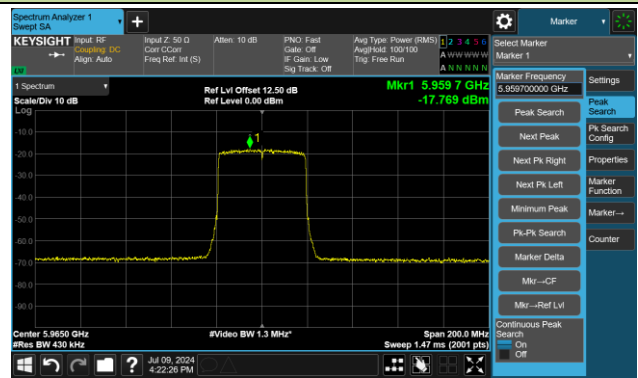

802.11ax-HE20 – Ant 3

Channel 185 (6875MHz)

The Reference Level

The Mask Data

Channel 189 (6895MHz)

The Reference Level

The Mask Data

Channel 209 (6995MHz)

The Reference Level

The Mask Data

802.11ax-HE20 – Ant 3

Channel 233 (7115MHz)

The Reference Level

The Mask Data

802.11ax-HE40 – Ant 3

Channel 3 (5965MHz)

The Reference Level

The Mask Data

Channel 51 (6205MHz)

The Reference Level

The Mask Data

802.11ax-HE40 – Ant 3

Channel 91 (6405MHz)

The Reference Level