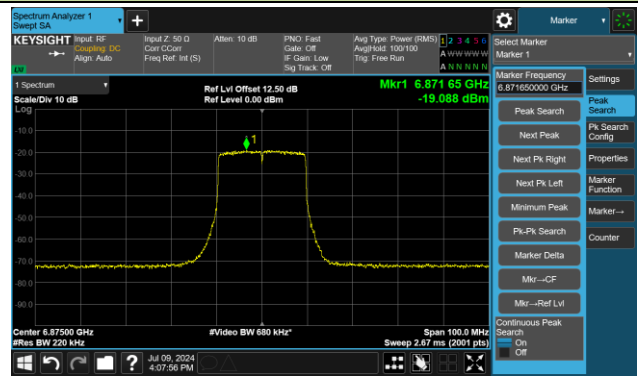

The Reference Level

The Mask Data

Channel 149 (6695MHz)

The Reference Level

The Mask Data

Channel 181 (6855MHz)

The Reference Level

The Mask Data

802.11ax-HE20 – Ant 3

Channel 185 (6875MHz)

The Reference Level

The Mask Data

Channel 189 (6895MHz)

The Reference Level

The Mask Data

Channel 209 (6995MHz)