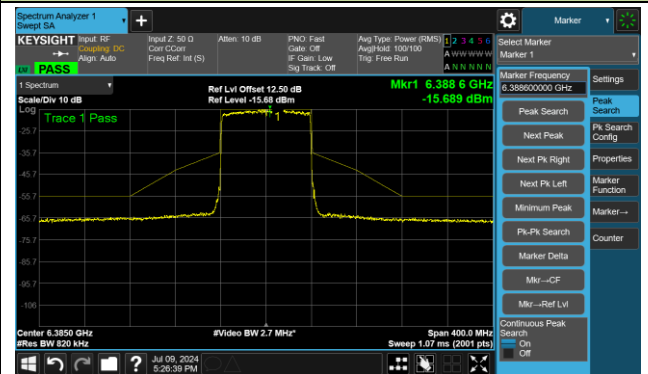

The Reference Level

The Mask Data

802.11ax-HE80 – Ant 3

Channel 7 (5985MHz)

The Reference Level

The Mask Data

802.11ax-HE80 – Ant 3

Channel 55 (6225MHz)

The Reference Level

The Mask Data

Channel 87 (6385MHz)

The Reference Level

The Mask Data

Channel 103 (6465MHz)

The Reference Level

The Mask Data

802.11ax-HE80 – Ant 3

Channel 119 (6545MHz)

The Reference Level

The Mask Data

Channel 135 (6625MHz)

The Reference Level

The Mask Data

Channel 151 (6705MHz)

The Reference Level

The Mask Data

802.11ax-HE80 – Ant 3

Channel 167 (6785MHz)

The Reference Level

The Mask Data

Channel 183 (6865MHz)

The Reference Level