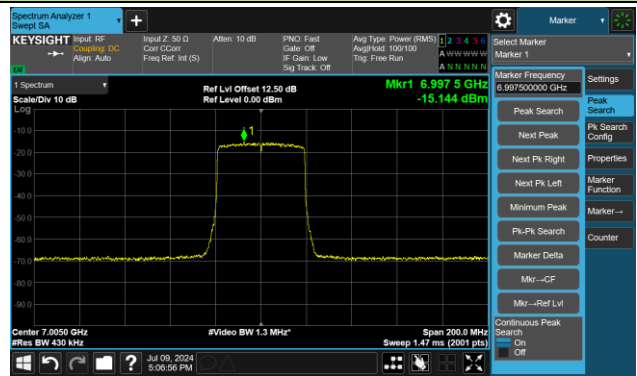

The Mask Data

802.11ax-HE40 – Ant 3

Channel 179 (6845MHz)

The Reference Level

The Mask Data

Channel 187 (6885MHz)

The Reference Level

The Reference Level

Channel 195 (6925MHz)

The Reference Level

The Mask Data

802.11ax-HE40 – Ant 3

Channel 211 (7005MHz)

The Reference Level

The Mask Data

Channel 227 (7085MHz)

The Reference Level

The Mask Data

802.11ax-HE80 – Ant 3

Channel 7 (5985MHz)

The Reference Level

The Mask Data

802.11ax-HE80 – Ant 3

Channel 55 (6225MHz)