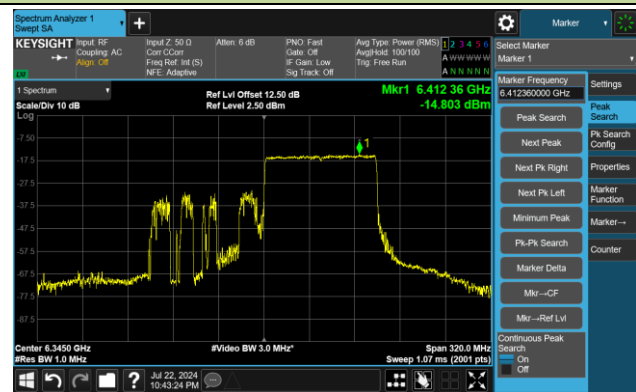

802.11ax-HE80 Power Spectral Density - Ant 2

Channel 183 (6865MHz) RU484/66

Channel 199 (6945MHz) RU484/65

Channel 215 (7025MHz) RU484/66

802.11ax-HE160 Power Spectral Density - Ant 2

Channel 15 (6025MHz) RU996-1

Channel 47 (6185MHz) RU996-1

Channel 79 (6345MHz) RU996-2

Channel 111 (6505MHz) RU996-1

Channel 143 (6665MHz) RU996-1

Channel 175 (6825MHz) RU996-2

Channel 207 (6985MHz) RU996-1

A.5 In-Band Emission Measurement

Full RU

Test Site	WZ-SR5	Test Engineer	Luis Yang
Test Date	2024-07-09 ~ 2024-08-15		

802.11ax-HE20 – Ant 3

Channel 1 (5955MHz)

The Reference Level

The Mask Data

Channel 49 (6195MHz)

The Reference Level