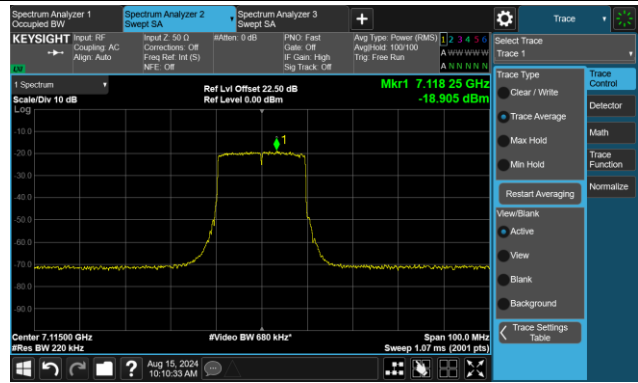

The Reference Level

The Mask Data

802.11ax-HE20 – Ant 3

Channel 233 (7115MHz)

The Reference Level

The Mask Data

802.11ax-HE40 – Ant 3

Channel 3 (5965MHz)

The Reference Level

The Mask Data

Channel 51 (6205MHz)

The Reference Level

The Mask Data

802.11ax-HE40 – Ant 3

Channel 91 (6405MHz)

The Reference Level