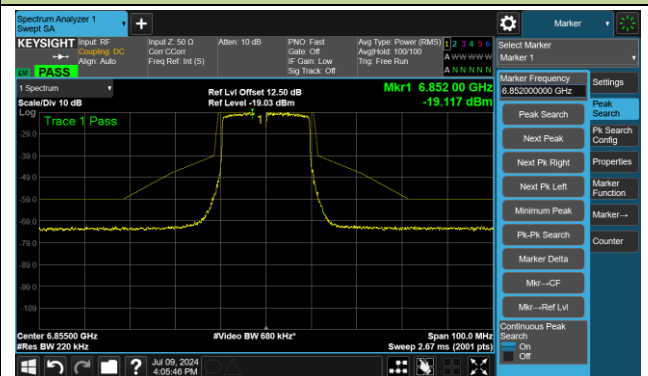

Channel 105 (6475MHz)

The Reference Level

The Mask Data

Channel 113 (6515MHz)

The Reference Level

The Mask Data

802.11ax-HE20 – Ant 3

Channel 117 (6535MHz)

The Reference Level

The Mask Data

Channel 149 (6695MHz)

The Reference Level

The Mask Data

Channel 181 (6855MHz)

The Reference Level

The Mask Data

802.11ax-HE20 – Ant 3

Channel 185 (6875MHz)

The Reference Level

The Mask Data

Channel 189 (6895MHz)

The Reference Level

The Mask Data

Channel 209 (6995MHz)

The Reference Level

The Mask Data

802.11ax-HE20 – Ant 3

Channel 233 (7115MHz)

The Reference Level

The Mask Data

802.11ax-HE40 – Ant 3

Channel 3 (5965MHz)