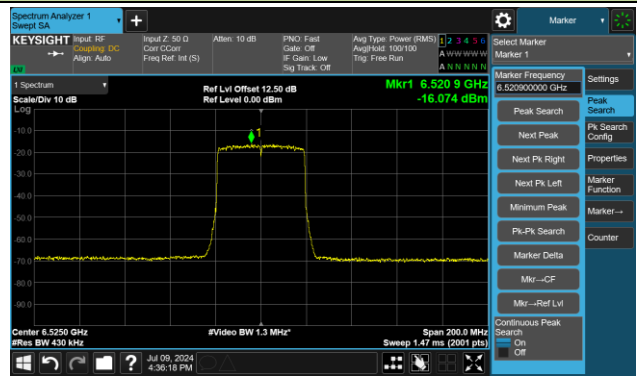

The Reference Level

The Mask Data

Channel 51 (6205MHz)

The Reference Level

The Mask Data

802.11ax-HE40 – Ant 3

Channel 91 (6405MHz)

The Reference Level

The Mask Data

Channel 99 (6445MHz)

The Reference Level

The Mask Data

Channel 107 (6485MHz)

The Reference Level

The Mask Data

802.11ax-HE40 – Ant 3

Channel 115 (6525MHz)

The Reference Level

The Mask Data

Channel 123 (6565MHz)

The Reference Level

The Mask Data

Channel 147 (6685MHz)

The Reference Level