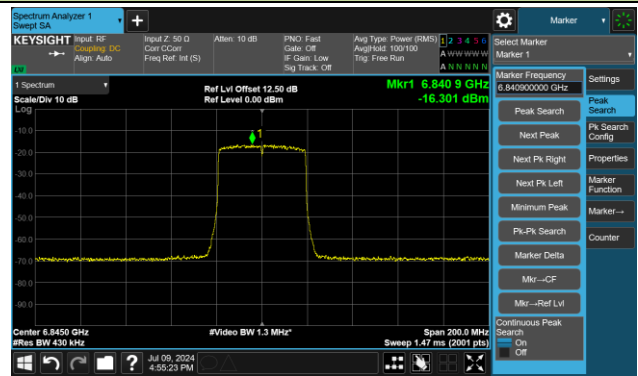

Channel 115 (6525MHz)

The Reference Level

The Mask Data

Channel 123 (6565MHz)

The Reference Level

The Mask Data

Channel 147 (6685MHz)

The Reference Level

The Mask Data

802.11ax-HE40 – Ant 3

Channel 179 (6845MHz)

The Reference Level

The Mask Data

Channel 187 (6885MHz)

The Reference Level

The Reference Level