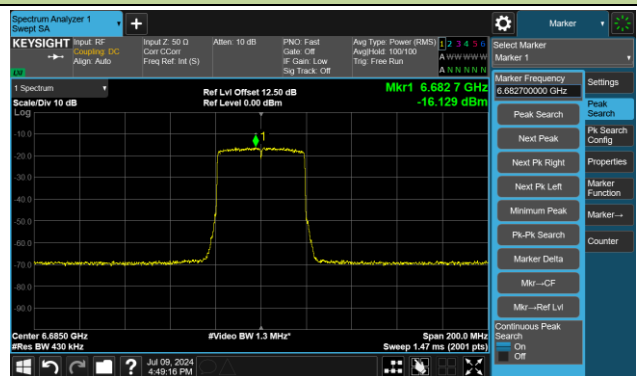

Channel 115 (6525MHz)

The Reference Level

The Mask Data

Channel 123 (6565MHz)

The Reference Level

The Mask Data

Channel 147 (6685MHz)

The Reference Level

The Mask Data

802.11ax-HE40 – Ant 3

Channel 179 (6845MHz)

The Reference Level

The Mask Data

Channel 187 (6885MHz)

The Reference Level

The Reference Level