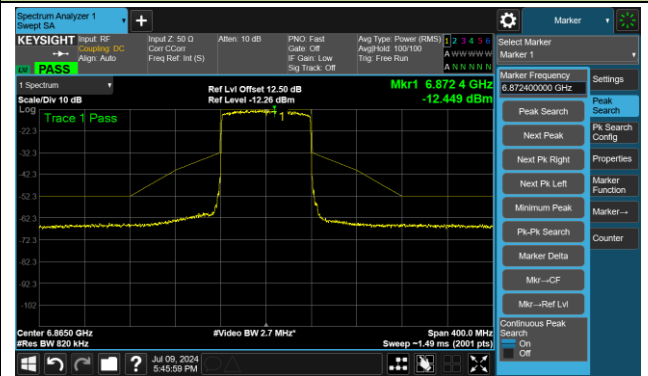

802.11ax-HE80 – Ant 3

Channel 119 (6545MHz)

The Reference Level

The Mask Data

Channel 135 (6625MHz)

The Reference Level

The Mask Data

Channel 151 (6705MHz)

The Reference Level

The Mask Data

802.11ax-HE80 – Ant 3

Channel 167 (6785MHz)

The Reference Level

The Mask Data

Channel 183 (6865MHz)

The Reference Level

The Mask Data

Channel 199 (6945MHz)

The Reference Level

The Mask Data