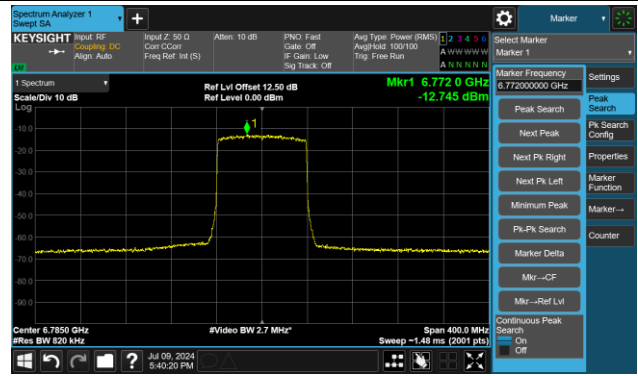

802.11ax-HE80 – Ant 3

Channel 119 (6545MHz)

The Reference Level

The Mask Data

Channel 135 (6625MHz)

The Reference Level

The Mask Data

Channel 151 (6705MHz)

The Reference Level

The Mask Data

802.11ax-HE80 – Ant 3

Channel 167 (6785MHz)

The Reference Level

The Mask Data

Channel 183 (6865MHz)

The Reference Level

The Mask Data

Channel 199 (6945MHz)

The Reference Level

The Mask Data