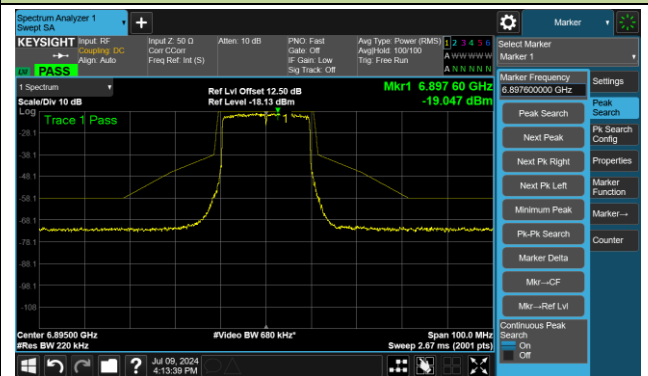

The Reference Level

The Mask Data

Channel 149 (6695MHz)

The Reference Level

The Mask Data

Channel 181 (6855MHz)

The Reference Level

The Mask Data

802.11ax-HE20 – Ant 3

Channel 185 (6875MHz)

The Reference Level

The Mask Data

Channel 189 (6895MHz)

The Reference Level

The Mask Data

Channel 209 (6995MHz)

The Reference Level

The Mask Data

802.11ax-HE20 – Ant 3

Channel 233 (7115MHz)

The Reference Level

The Mask Data

802.11ax-HE40 – Ant 3

Channel 3 (5965MHz)

The Reference Level

The Mask Data

Channel 51 (6205MHz)

The Reference Level

The Mask Data

802.11ax-HE40 – Ant 3

Channel 91 (6405MHz)

The Reference Level