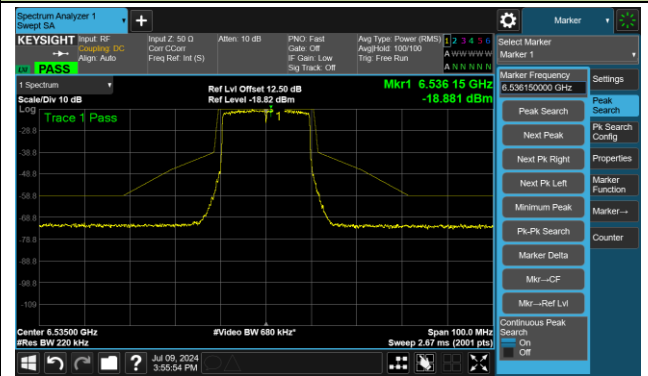

The Mask Data

Channel 93 (6415MHz)

The Reference Level

The Mask Data

802.11ax-HE20 – Ant 3

Channel 97 (6435MHz)

The Reference Level

The Mask Data

Channel 105 (6475MHz)

The Reference Level

The Mask Data

Channel 113 (6515MHz)

The Reference Level

The Mask Data

802.11ax-HE20 – Ant 3

Channel 117 (6535MHz)

The Reference Level

The Mask Data

Channel 149 (6695MHz)

The Reference Level

The Mask Data

Channel 181 (6855MHz)

The Reference Level

The Mask Data

802.11ax-HE20 – Ant 3

Channel 185 (6875MHz)

The Reference Level

The Mask Data

Channel 189 (6895MHz)

The Reference Level

The Mask Data

Channel 209 (6995MHz)