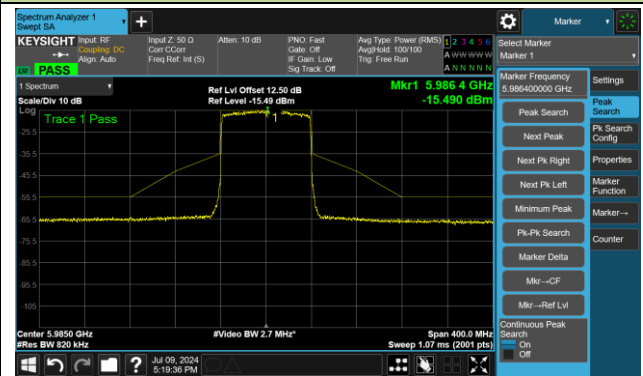

Channel 195 (6925MHz)

The Reference Level

The Mask Data

802.11ax-HE40 – Ant 3

Channel 211 (7005MHz)

The Reference Level

The Mask Data

Channel 227 (7085MHz)

The Reference Level

The Mask Data

802.11ax-HE80 – Ant 3

Channel 7 (5985MHz)

The Reference Level

The Mask Data

802.11ax-HE80 – Ant 3

Channel 55 (6225MHz)

The Reference Level

The Mask Data

Channel 87 (6385MHz)

The Reference Level

The Mask Data

Channel 103 (6465MHz)

The Reference Level

The Mask Data