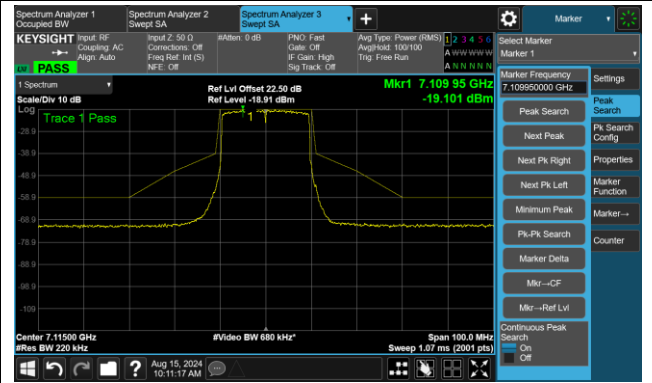

802.11ax-HE20 – Ant 3

Channel 185 (6875MHz)

The Reference Level

The Mask Data

Channel 189 (6895MHz)

The Reference Level

The Mask Data

Channel 209 (6995MHz)

The Reference Level

The Mask Data

802.11ax-HE20 – Ant 3

Channel 233 (7115MHz)

The Reference Level

The Mask Data

802.11ax-HE40 – Ant 3

Channel 3 (5965MHz)

The Reference Level

The Mask Data

Channel 51 (6205MHz)

The Reference Level

The Mask Data

802.11ax-HE40 – Ant 3

Channel 91 (6405MHz)

The Reference Level