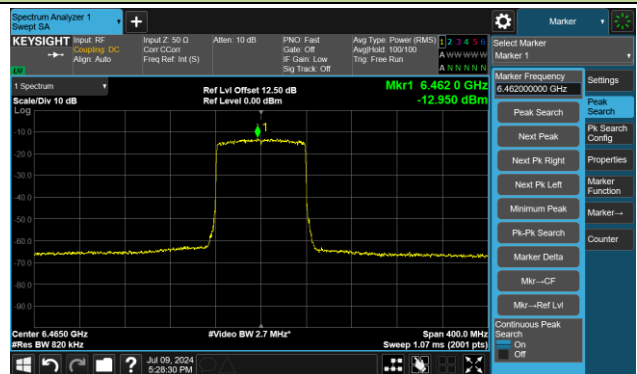

The Reference Level

The Mask Data

802.11ax-HE80 – Ant 3

Channel 7 (5985MHz)

The Reference Level

The Mask Data

802.11ax-HE80 – Ant 3

Channel 55 (6225MHz)

The Reference Level

The Mask Data

Channel 87 (6385MHz)

The Reference Level

The Mask Data

Channel 103 (6465MHz)

The Reference Level

The Mask Data

802.11ax-HE80 – Ant 3

Channel 119 (6545MHz)

The Reference Level

The Mask Data

Channel 135 (6625MHz)

The Reference Level

The Mask Data

Channel 151 (6705MHz)

The Reference Level

The Mask Data

802.11ax-HE80 – Ant 3

Channel 167 (6785MHz)

The Reference Level

The Mask Data

Channel 183 (6865MHz)

The Reference Level