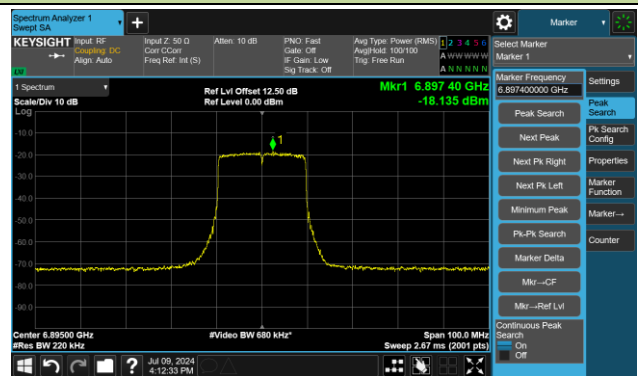

The Reference Level

The Mask Data

Channel 149 (6695MHz)

The Reference Level

The Mask Data

Channel 181 (6855MHz)

The Reference Level

The Mask Data

802.11ax-HE20 – Ant 3

Channel 185 (6875MHz)

The Reference Level

The Mask Data

Channel 189 (6895MHz)

The Reference Level

The Mask Data

Channel 209 (6995MHz)

The Reference Level

The Mask Data

802.11ax-HE20 – Ant 3

Channel 233 (7115MHz)

The Reference Level

The Mask Data

802.11ax-HE40 – Ant 3

Channel 3 (5965MHz)