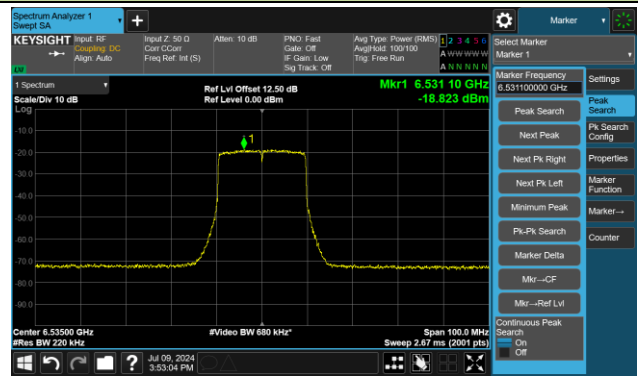

Channel 105 (6475MHz)

The Reference Level

The Mask Data

Channel 113 (6515MHz)

The Reference Level

The Mask Data

802.11ax-HE20 – Ant 3

Channel 117 (6535MHz)

The Reference Level

The Mask Data

Channel 149 (6695MHz)

The Reference Level

The Mask Data

Channel 181 (6855MHz)

The Reference Level

The Mask Data