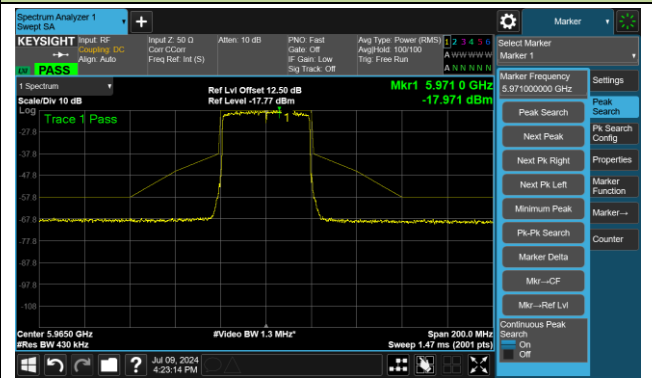

802.11ax-HE20 – Ant 3

Channel 185 (6875MHz)

The Reference Level

The Mask Data

Channel 189 (6895MHz)

The Reference Level

The Mask Data

Channel 209 (6995MHz)

The Reference Level

The Mask Data

802.11ax-HE20 – Ant 3

Channel 233 (7115MHz)

The Reference Level

The Mask Data

802.11ax-HE40 – Ant 3

Channel 3 (5965MHz)

The Reference Level

The Mask Data

Channel 51 (6205MHz)

The Reference Level

The Mask Data

802.11ax-HE40 – Ant 3

Channel 91 (6405MHz)

The Reference Level