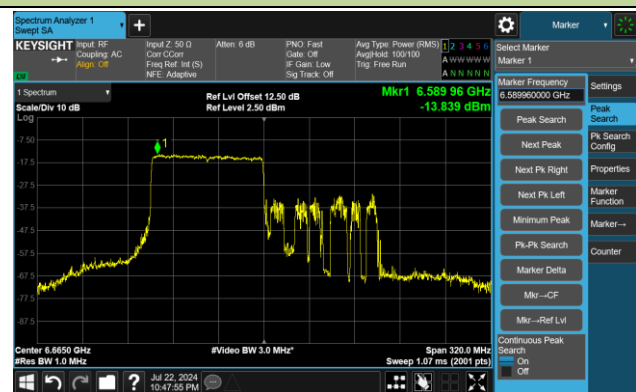

Channel 47 (6185MHz) RU996-1

Channel 79 (6345MHz) RU996-2

Channel 111 (6505MHz) RU996-1

Channel 143 (6665MHz) RU996-1

Channel 175 (6825MHz) RU996-2

Channel 207 (6985MHz) RU996-1

A.5 In-Band Emission Measurement

Full RU

Test Site	WZ-SR5	Test Engineer	Luis Yang
Test Date	2024-07-09 ~ 2024-08-15		

802.11ax-HE20 – Ant 3

Channel 1 (5955MHz)

The Reference Level

The Mask Data

Channel 49 (6195MHz)

The Reference Level