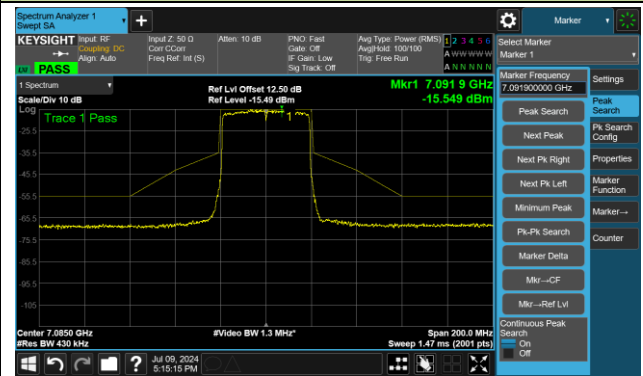

The Mask Data

802.11ax-HE40 – Ant 3

Channel 179 (6845MHz)

The Reference Level

The Mask Data

Channel 187 (6885MHz)

The Reference Level

The Reference Level

Channel 195 (6925MHz)

The Reference Level

The Mask Data

802.11ax-HE40 – Ant 3

Channel 211 (7005MHz)

The Reference Level

The Mask Data

Channel 227 (7085MHz)

The Reference Level

The Mask Data

802.11ax-HE80 – Ant 3

Channel 7 (5985MHz)

The Reference Level

The Mask Data

802.11ax-HE80 – Ant 3

Channel 55 (6225MHz)

The Reference Level

The Mask Data

Channel 87 (6385MHz)

The Reference Level

The Mask Data

Channel 103 (6465MHz)

The Reference Level

The Mask Data