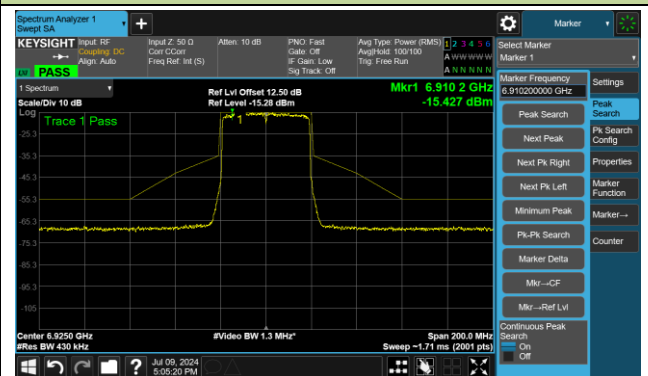

Channel 115 (6525MHz)

The Reference Level

The Mask Data

Channel 123 (6565MHz)

The Reference Level

The Mask Data

Channel 147 (6685MHz)

The Reference Level

The Mask Data

802.11ax-HE40 – Ant 3

Channel 179 (6845MHz)

The Reference Level

The Mask Data

Channel 187 (6885MHz)

The Reference Level

The Reference Level

Channel 195 (6925MHz)

The Reference Level

The Mask Data

802.11ax-HE40 – Ant 3

Channel 211 (7005MHz)

The Reference Level

The Mask Data

Channel 227 (7085MHz)

The Reference Level

The Mask Data

802.11ax-HE80 – Ant 3

Channel 7 (5985MHz)

The Reference Level

The Mask Data

802.11ax-HE80 – Ant 3

Channel 55 (6225MHz)