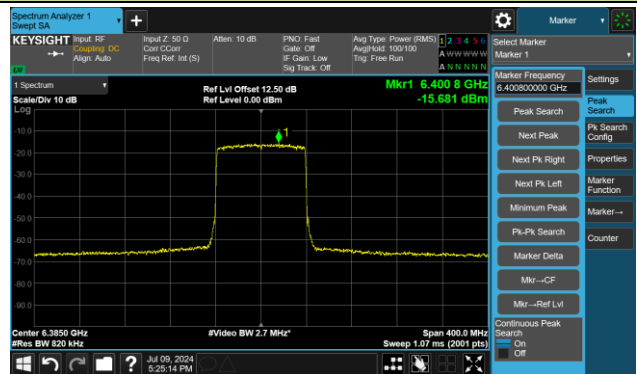

The Reference Level

The Mask Data

802.11ax-HE80 – Ant 3

Channel 7 (5985MHz)

The Reference Level

The Mask Data

802.11ax-HE80 – Ant 3

Channel 55 (6225MHz)

The Reference Level

The Mask Data

Channel 87 (6385MHz)

The Reference Level

The Mask Data

Channel 103 (6465MHz)

The Reference Level

The Mask Data

802.11ax-HE80 – Ant 3

Channel 119 (6545MHz)

The Reference Level

The Mask Data

Channel 135 (6625MHz)

The Reference Level

The Mask Data

Channel 151 (6705MHz)

The Reference Level

The Mask Data

802.11ax-HE80 – Ant 3

Channel 167 (6785MHz)

The Reference Level

The Mask Data

Channel 183 (6865MHz)

The Reference Level