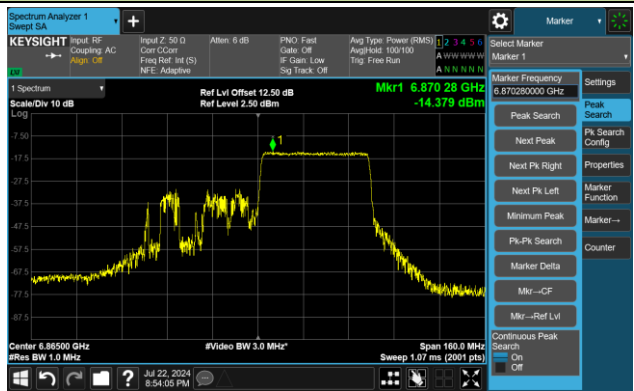

802.11ax-HE80 Power Spectral Density - Ant 2

Channel 183 (6865MHz) RU484/66

Channel 199 (6945MHz) RU484/65

Channel 215 (7025MHz) RU484/66

802.11ax-HE160 Power Spectral Density - Ant 2

Channel 15 (6025MHz) RU996-1

Channel 47 (6185MHz) RU996-1

Channel 79 (6345MHz) RU996-2

Channel 111 (6505MHz) RU996-1

Channel 143 (6665MHz) RU996-1

Channel 175 (6825MHz) RU996-2

Channel 207 (6985MHz) RU996-1

A.5 In-Band Emission Measurement

Full RU

Test Site	WZ-SR5	Test Engineer	Luis Yang
Test Date	2024-07-09 ~ 2024-08-15		

802.11ax-HE20 – Ant 3

Channel 1 (5955MHz)

The Reference Level

The Mask Data

Channel 49 (6195MHz)

The Reference Level