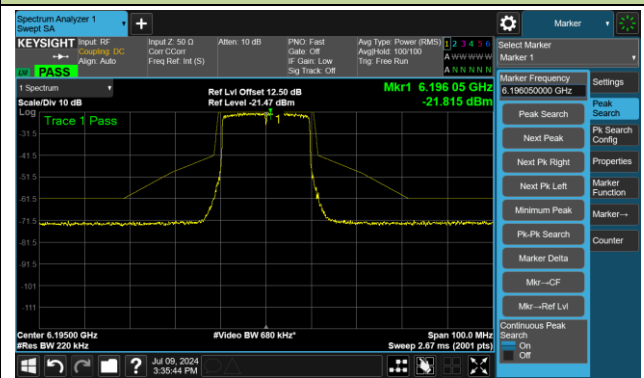

Full RU

Test Site	WZ-SR5	Test Engineer	Luis Yang
Test Date	2024-07-09 ~ 2024-08-15		

802.11ax-HE20 – Ant 3

Channel 1 (5955MHz)

The Reference Level

The Mask Data

Channel 49 (6195MHz)

The Reference Level

The Mask Data

Channel 93 (6415MHz)

The Reference Level

The Mask Data

802.11ax-HE20 – Ant 3

Channel 97 (6435MHz)

The Reference Level

The Mask Data