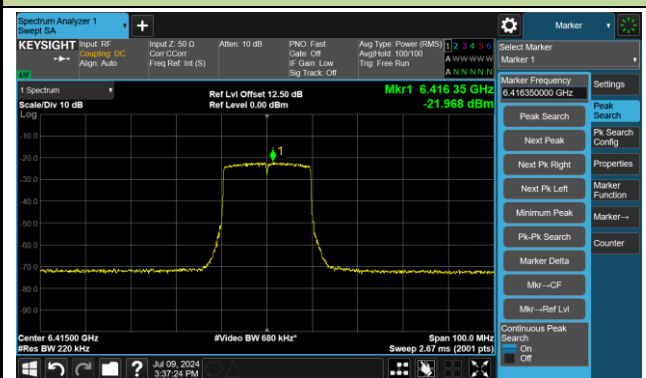

Full RU

Test Site	WZ-SR5	Test Engineer	Luis Yang
Test Date	2024-07-09 ~ 2024-08-15		

802.11ax-HE20 – Ant 3

Channel 1 (5955MHz)

The Reference Level

The Mask Data

Channel 49 (6195MHz)

The Reference Level

The Mask Data

Channel 93 (6415MHz)

The Reference Level

The Mask Data

802.11ax-HE20 – Ant 3

Channel 97 (6435MHz)

The Reference Level

The Mask Data