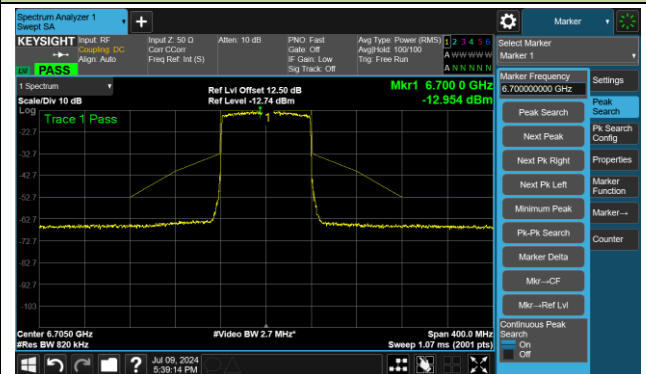

The Reference Level

The Mask Data

Channel 87 (6385MHz)

The Reference Level

The Mask Data

Channel 103 (6465MHz)

The Reference Level

The Mask Data

802.11ax-HE80 – Ant 3

Channel 119 (6545MHz)

The Reference Level

The Mask Data

Channel 135 (6625MHz)

The Reference Level

The Mask Data

Channel 151 (6705MHz)

The Reference Level

The Mask Data

802.11ax-HE80 – Ant 3

Channel 167 (6785MHz)

The Reference Level

The Mask Data

Channel 183 (6865MHz)

The Reference Level

The Mask Data

Channel 199 (6945MHz)

The Reference Level

The Mask Data