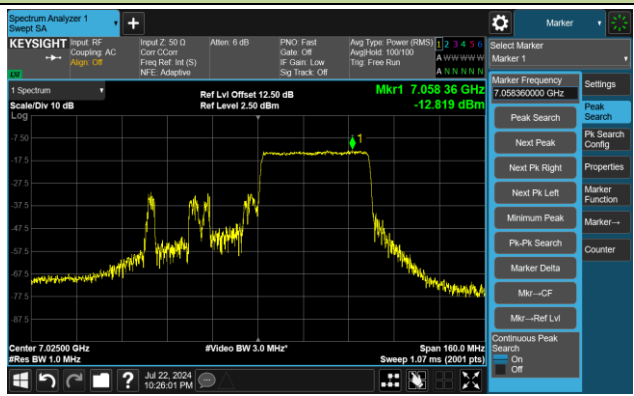

802.11ax-HE80 Power Spectral Density - Ant 2

Channel 183 (6865MHz) RU484/66

Channel 199 (6945MHz) RU484/65

Channel 215 (7025MHz) RU484/66

802.11ax-HE160 Power Spectral Density - Ant 2

Channel 15 (6025MHz) RU996-1

Channel 47 (6185MHz) RU996-1

Channel 79 (6345MHz) RU996-2

Channel 111 (6505MHz) RU996-1

Channel 143 (6665MHz) RU996-1

Channel 175 (6825MHz) RU996-2

Channel 207 (6985MHz) RU996-1

A.5 In-Band Emission Measurement

Full RU

Test Site	WZ-SR5	Test Engineer	Luis Yang
Test Date	2024-07-09 ~ 2024-08-15		

802.11ax-HE20 – Ant 3

Channel 1 (5955MHz)

The Reference Level

The Mask Data

Channel 49 (6195MHz)

The Reference Level