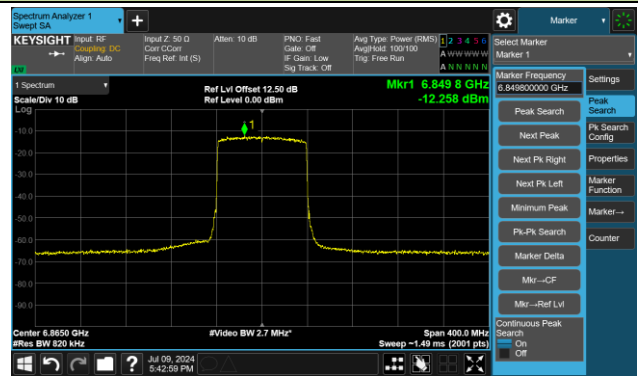

802.11ax-HE80 – Ant 3

Channel 119 (6545MHz)

The Reference Level

The Mask Data

Channel 135 (6625MHz)

The Reference Level

The Mask Data

Channel 151 (6705MHz)

The Reference Level

The Mask Data

802.11ax-HE80 – Ant 3

Channel 167 (6785MHz)

The Reference Level

The Mask Data

Channel 183 (6865MHz)

The Reference Level

The Mask Data

Channel 199 (6945MHz)

The Reference Level

The Mask Data