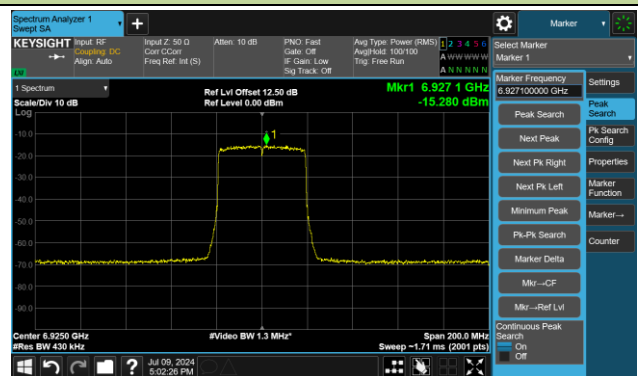

Channel 115 (6525MHz)

The Reference Level

The Mask Data

Channel 123 (6565MHz)

The Reference Level

The Mask Data

Channel 147 (6685MHz)

The Reference Level

The Mask Data

802.11ax-HE40 – Ant 3

Channel 179 (6845MHz)

The Reference Level

The Mask Data

Channel 187 (6885MHz)

The Reference Level

The Reference Level

Channel 195 (6925MHz)

The Reference Level

The Mask Data

802.11ax-HE40 – Ant 3

Channel 211 (7005MHz)

The Reference Level

The Mask Data

Channel 227 (7085MHz)