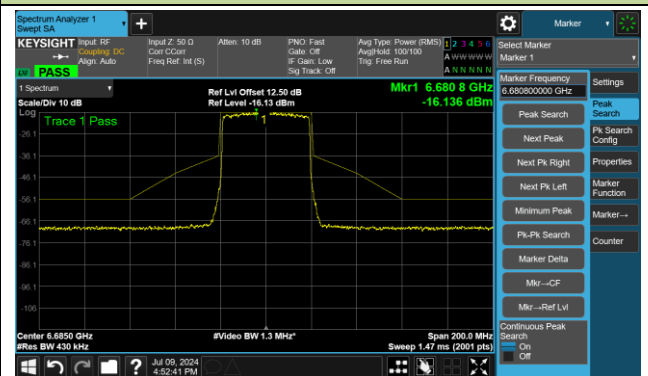

The Mask Data

Channel 99 (6445MHz)

The Reference Level

The Mask Data

Channel 107 (6485MHz)

The Reference Level

The Mask Data

802.11ax-HE40 – Ant 3

Channel 115 (6525MHz)

The Reference Level

The Mask Data

Channel 123 (6565MHz)

The Reference Level

The Mask Data

Channel 147 (6685MHz)

The Reference Level

The Mask Data

802.11ax-HE40 – Ant 3

Channel 179 (6845MHz)

The Reference Level

The Mask Data

Channel 187 (6885MHz)

The Reference Level

The Reference Level

Channel 195 (6925MHz)

The Reference Level

The Mask Data

802.11ax-HE40 – Ant 3

Channel 211 (7005MHz)

The Reference Level

The Mask Data

Channel 227 (7085MHz)