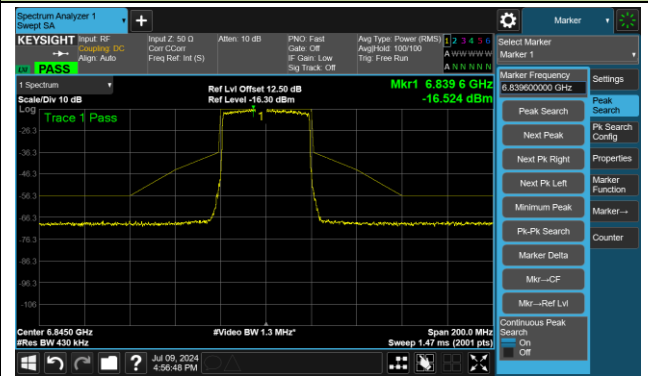

Channel 115 (6525MHz)

The Reference Level

The Mask Data

Channel 123 (6565MHz)

The Reference Level

The Mask Data

Channel 147 (6685MHz)

The Reference Level

The Mask Data

802.11ax-HE40 – Ant 3

Channel 179 (6845MHz)

The Reference Level

The Mask Data

Channel 187 (6885MHz)

The Reference Level

The Reference Level

Channel 195 (6925MHz)

The Reference Level

The Mask Data

802.11ax-HE40 – Ant 3

Channel 211 (7005MHz)

The Reference Level

The Mask Data

Channel 227 (7085MHz)