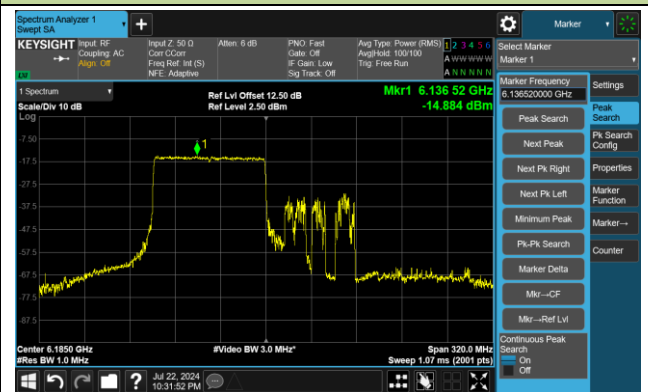

802.11ax-HE80 Power Spectral Density - Ant 2

Channel 183 (6865MHz) RU484/66

Channel 199 (6945MHz) RU484/65

Channel 215 (7025MHz) RU484/66

802.11ax-HE160 Power Spectral Density - Ant 2

Channel 15 (6025MHz) RU996-1

Channel 47 (6185MHz) RU996-1

Channel 79 (6345MHz) RU996-2

Channel 111 (6505MHz) RU996-1

Channel 143 (6665MHz) RU996-1

Channel 175 (6825MHz) RU996-2

Channel 207 (6985MHz) RU996-1

A.5 In-Band Emission Measurement

Full RU

Test Site	WZ-SR5	Test Engineer	Luis Yang
Test Date	2024-07-09 ~ 2024-08-15		

802.11ax-HE20 – Ant 3

Channel 1 (5955MHz)

The Reference Level

The Mask Data

Channel 49 (6195MHz)

The Reference Level