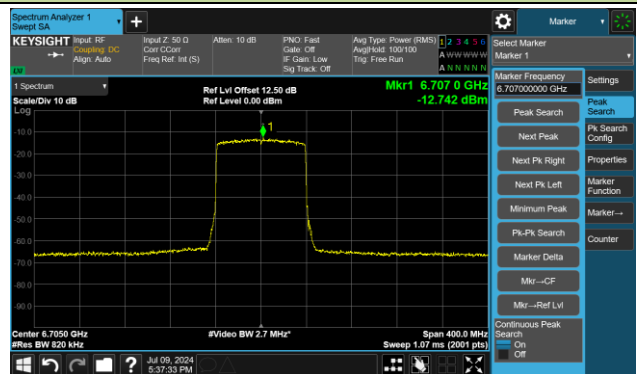

The Reference Level

The Mask Data

Channel 87 (6385MHz)

The Reference Level

The Mask Data

Channel 103 (6465MHz)

The Reference Level

The Mask Data

802.11ax-HE80 – Ant 3

Channel 119 (6545MHz)

The Reference Level

The Mask Data

Channel 135 (6625MHz)

The Reference Level

The Mask Data

Channel 151 (6705MHz)

The Reference Level

The Mask Data

802.11ax-HE80 – Ant 3

Channel 167 (6785MHz)

The Reference Level

The Mask Data

Channel 183 (6865MHz)

The Reference Level

The Mask Data

Channel 199 (6945MHz)

The Reference Level

The Mask Data