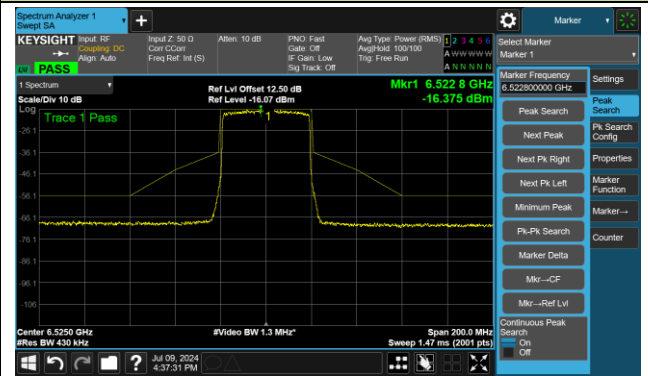

The Reference Level

The Mask Data

Channel 51 (6205MHz)

The Reference Level

The Mask Data

802.11ax-HE40 – Ant 3

Channel 91 (6405MHz)

The Reference Level

The Mask Data

Channel 99 (6445MHz)

The Reference Level

The Mask Data

Channel 107 (6485MHz)

The Reference Level

The Mask Data

802.11ax-HE40 – Ant 3

Channel 115 (6525MHz)

The Reference Level

The Mask Data

Channel 123 (6565MHz)

The Reference Level

The Mask Data

Channel 147 (6685MHz)

The Reference Level