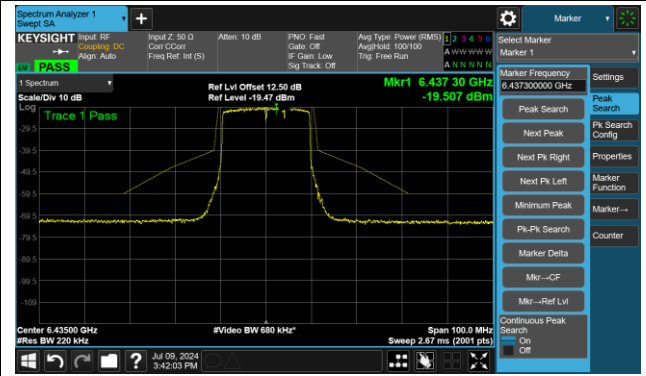

Full RU

Test Site	WZ-SR5	Test Engineer	Luis Yang
Test Date	2024-07-09 ~ 2024-08-15		

802.11ax-HE20 – Ant 3

Channel 1 (5955MHz)

The Reference Level

The Mask Data

Channel 49 (6195MHz)

The Reference Level

The Mask Data

Channel 93 (6415MHz)

The Reference Level

The Mask Data

802.11ax-HE20 – Ant 3

Channel 97 (6435MHz)

The Reference Level

The Mask Data

Channel 105 (6475MHz)

The Reference Level

The Mask Data

Channel 113 (6515MHz)

The Reference Level

The Mask Data

802.11ax-HE20 – Ant 3

Channel 117 (6535MHz)

The Reference Level

The Mask Data

Channel 149 (6695MHz)

The Reference Level

The Mask Data

Channel 181 (6855MHz)

The Reference Level

The Mask Data