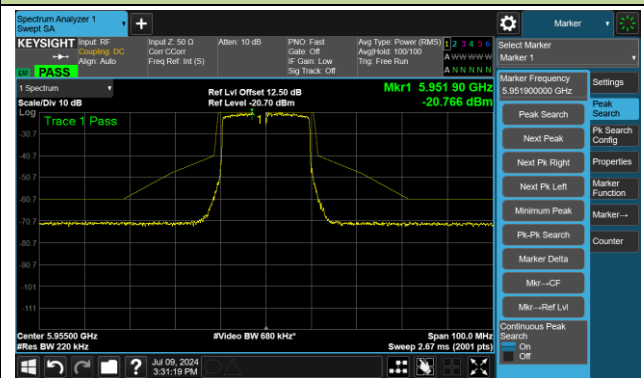

Full RU

Test Site	WZ-SR5	Test Engineer	Luis Yang
Test Date	2024-07-09 ~ 2024-08-15		

802.11ax-HE20 – Ant 3

Channel 1 (5955MHz)

The Reference Level

The Mask Data

Channel 49 (6195MHz)

The Reference Level

The Mask Data

Channel 93 (6415MHz)

The Reference Level

The Mask Data

802.11ax-HE20 – Ant 3

Channel 97 (6435MHz)

The Reference Level

The Mask Data