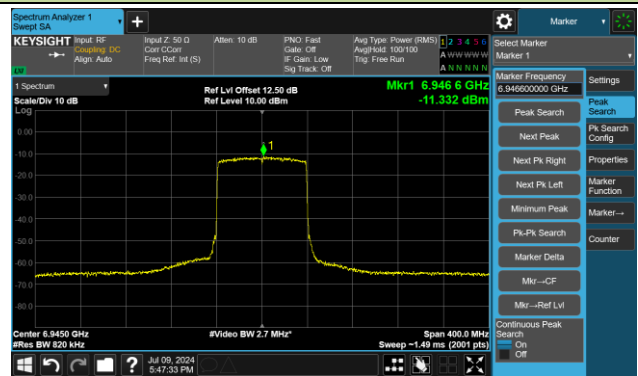

802.11ax-HE80 – Ant 3

Channel 119 (6545MHz)

The Reference Level

The Mask Data

Channel 135 (6625MHz)

The Reference Level

The Mask Data

Channel 151 (6705MHz)

The Reference Level

The Mask Data

802.11ax-HE80 – Ant 3

Channel 167 (6785MHz)

The Reference Level

The Mask Data

Channel 183 (6865MHz)

The Reference Level

The Mask Data

Channel 199 (6945MHz)

The Reference Level

The Mask Data