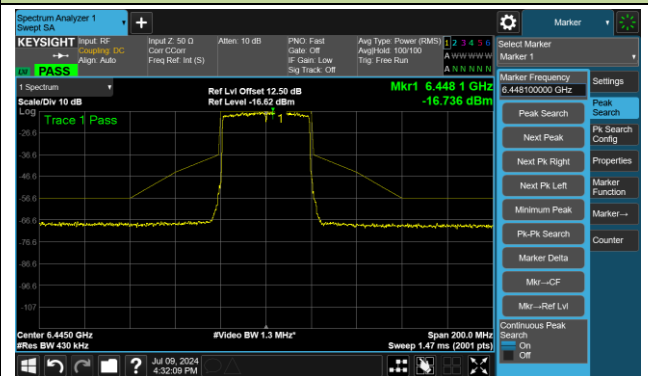

The Reference Level

The Mask Data

Channel 51 (6205MHz)

The Reference Level

The Mask Data

802.11ax-HE40 – Ant 3

Channel 91 (6405MHz)

The Reference Level

The Mask Data

Channel 99 (6445MHz)

The Reference Level

The Mask Data

Channel 107 (6485MHz)

The Reference Level

The Mask Data

802.11ax-HE40 – Ant 3

Channel 115 (6525MHz)

The Reference Level

The Mask Data

Channel 123 (6565MHz)

The Reference Level

The Mask Data

Channel 147 (6685MHz)

The Reference Level

The Mask Data

802.11ax-HE40 – Ant 3

Channel 179 (6845MHz)

The Reference Level

The Mask Data

Channel 187 (6885MHz)

The Reference Level

The Reference Level