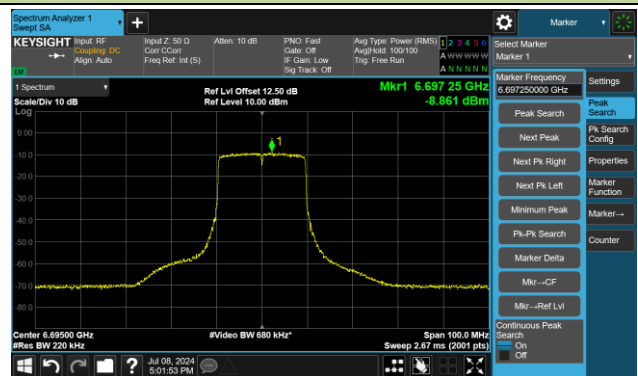

The Reference Level

The Mask Data

Channel 149 (6695MHz)

The Reference Level

The Mask Data

Channel 181 (6855MHz)

The Reference Level

The Mask Data

802.11ax-HE20 – Ant 3

Channel 185 (6875MHz)

The Reference Level

The Mask Data

Channel 189 (6895MHz)

The Reference Level

The Mask Data

Channel 209 (6995MHz)