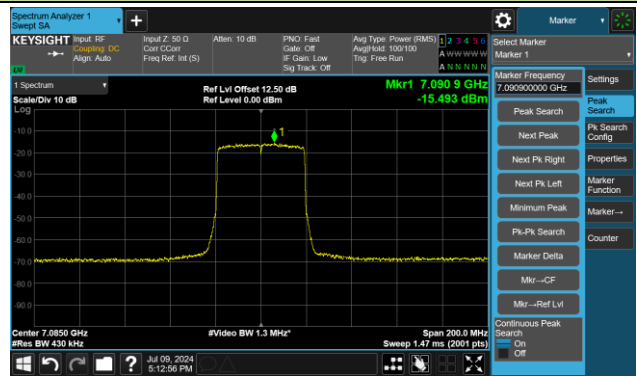

The Mask Data

802.11ax-HE40 – Ant 3

Channel 179 (6845MHz)

The Reference Level

The Mask Data

Channel 187 (6885MHz)

The Reference Level

The Reference Level

Channel 195 (6925MHz)

The Reference Level

The Mask Data

802.11ax-HE40 – Ant 3

Channel 211 (7005MHz)

The Reference Level

The Mask Data

Channel 227 (7085MHz)

The Reference Level

The Mask Data

802.11ax-HE80 – Ant 3

Channel 7 (5985MHz)

The Reference Level

The Mask Data

802.11ax-HE80 – Ant 3

Channel 55 (6225MHz)