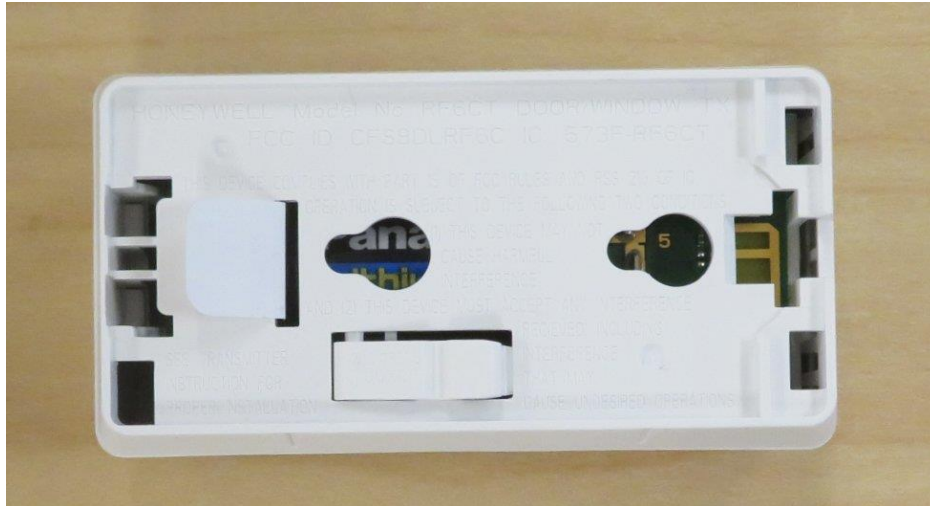

SIXSHOCK & SIXFLOOD EXTERNAL PHOTOS

SIXSHOCK CASE EXTERIOR

FRONT - TOP VIEW

FRONT - ANGLE VIEW

FRONT - ANGLE VIEW

REAR VIEW WITH MOUNTING PLATE ATTACHED

*REAR VIEW WITH MOUNTING PLATE REMOVED

REAR VIEW WITH MOUNTING PLATE REMOVED - ANGLE VIEW

REAR VIEW WITH MOUNTING PLATE REMOVED - ANGLE VIEW

SIXFLOOD CASE EXTERIOR

FRONT - TOP VIEW

FRONT - ANGLE VIEW

FRONT - ANGLE VIEW

REAR VIEW WITH MOUNTING PLATE ATTACHED

REAR VIEW WITH MOUNTING PLATE REMOVED

REAR VIEW WITH MOUNTING PLATE REMOVED - ANGLE VIEW

REAR VIEW WITH MOUNTING PLATE REMOVED - ANGLE VIEW