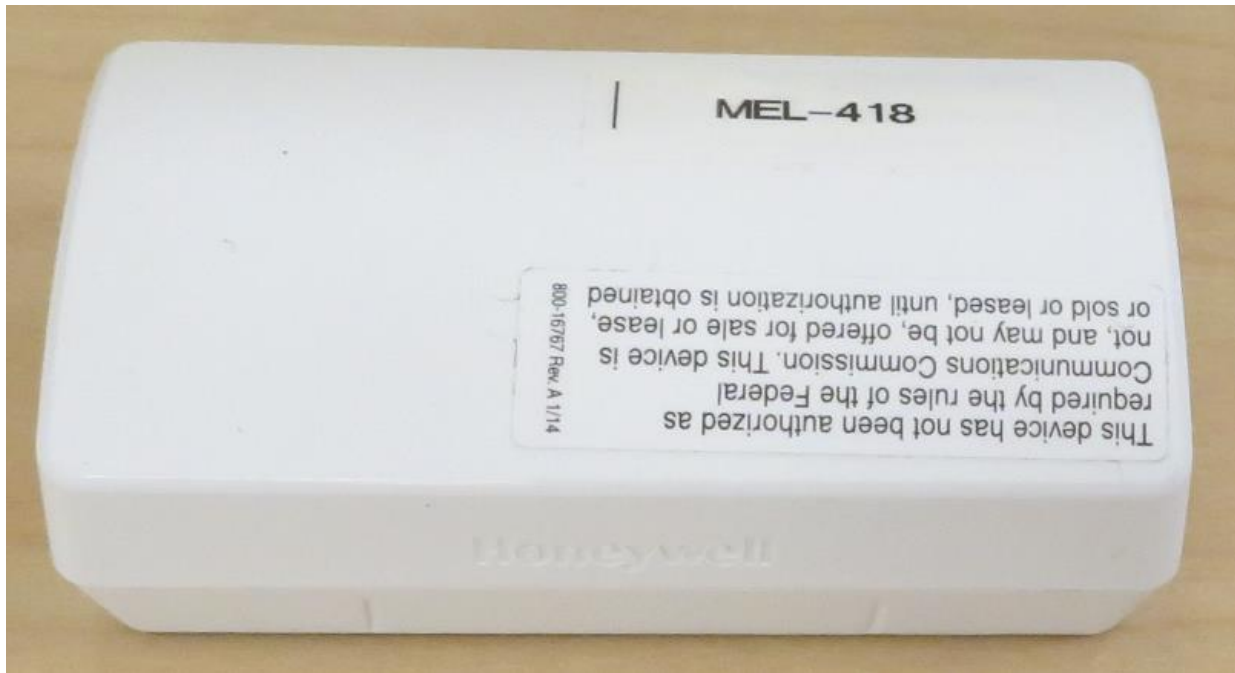

SIXSHOCK & SIXFLOOD EXTERNAL PHOTOS

SIXSHOCK CASE EXTERIOR

FRONT - TOP VIEW

FRONT - ANGLE VIEW

FRONT - ANGLE VIEW

REAR VIEW WITH MOUNTING PLATE ATTACHED

*REAR VIEW WITH MOUNTING PLATE REMOVED

REAR VIEW WITH MOUNTING PLATE REMOVED - ANGLE VIEW