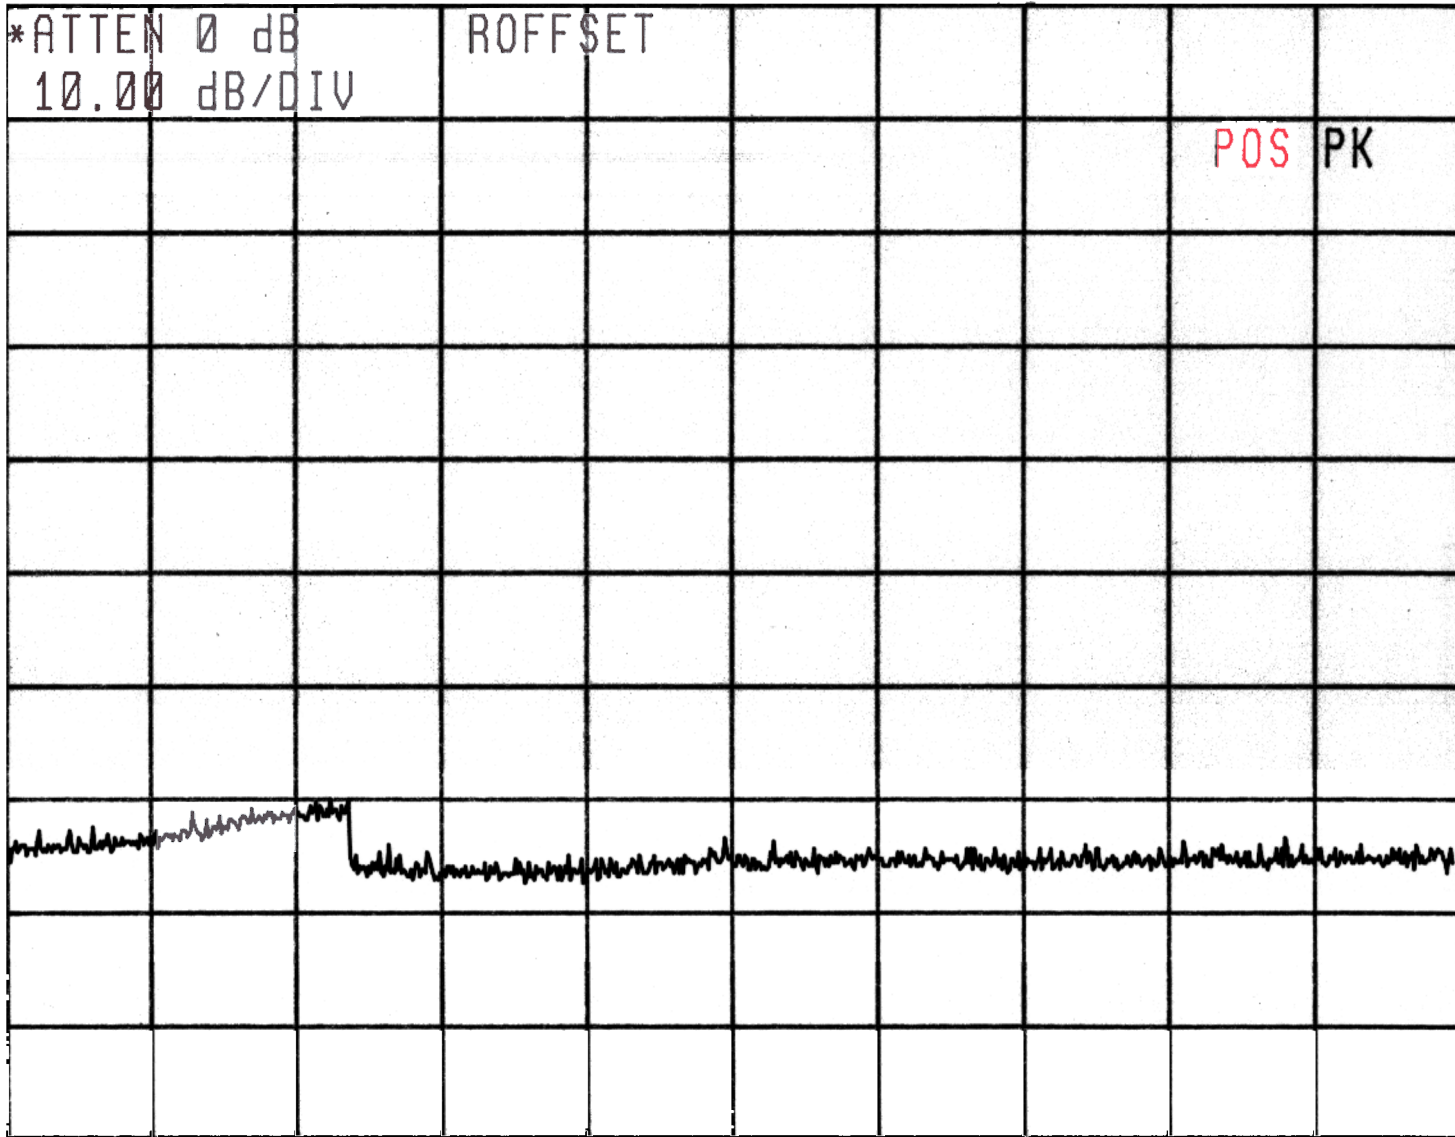

RL 0.73 dBm

START 1.000 GHz STOP 8.941 GHz
 *RB 30.0 kHz VB 30.0 kHz ST 26.47 sec
 Internal Attenuation 40 dB
 External Attenuation 10.6 dB

23 of 73

EXHIBIT M
FCC ID: CDG-ARTU

Internal Attenuation 40 dB
 External Attenuation 10.6 dB

RL 0.73 dBm

CENTER 894.101 50 MHz SPAN 42.00 kHz
 *RB 300 Hz VB 300 Hz ST 1.400 sec
 Internal Attenuation 40 dB
 External Attenuation 10.6 dB

24 of 73

EXHIBIT M
 FCC ID: CDG-ARTU