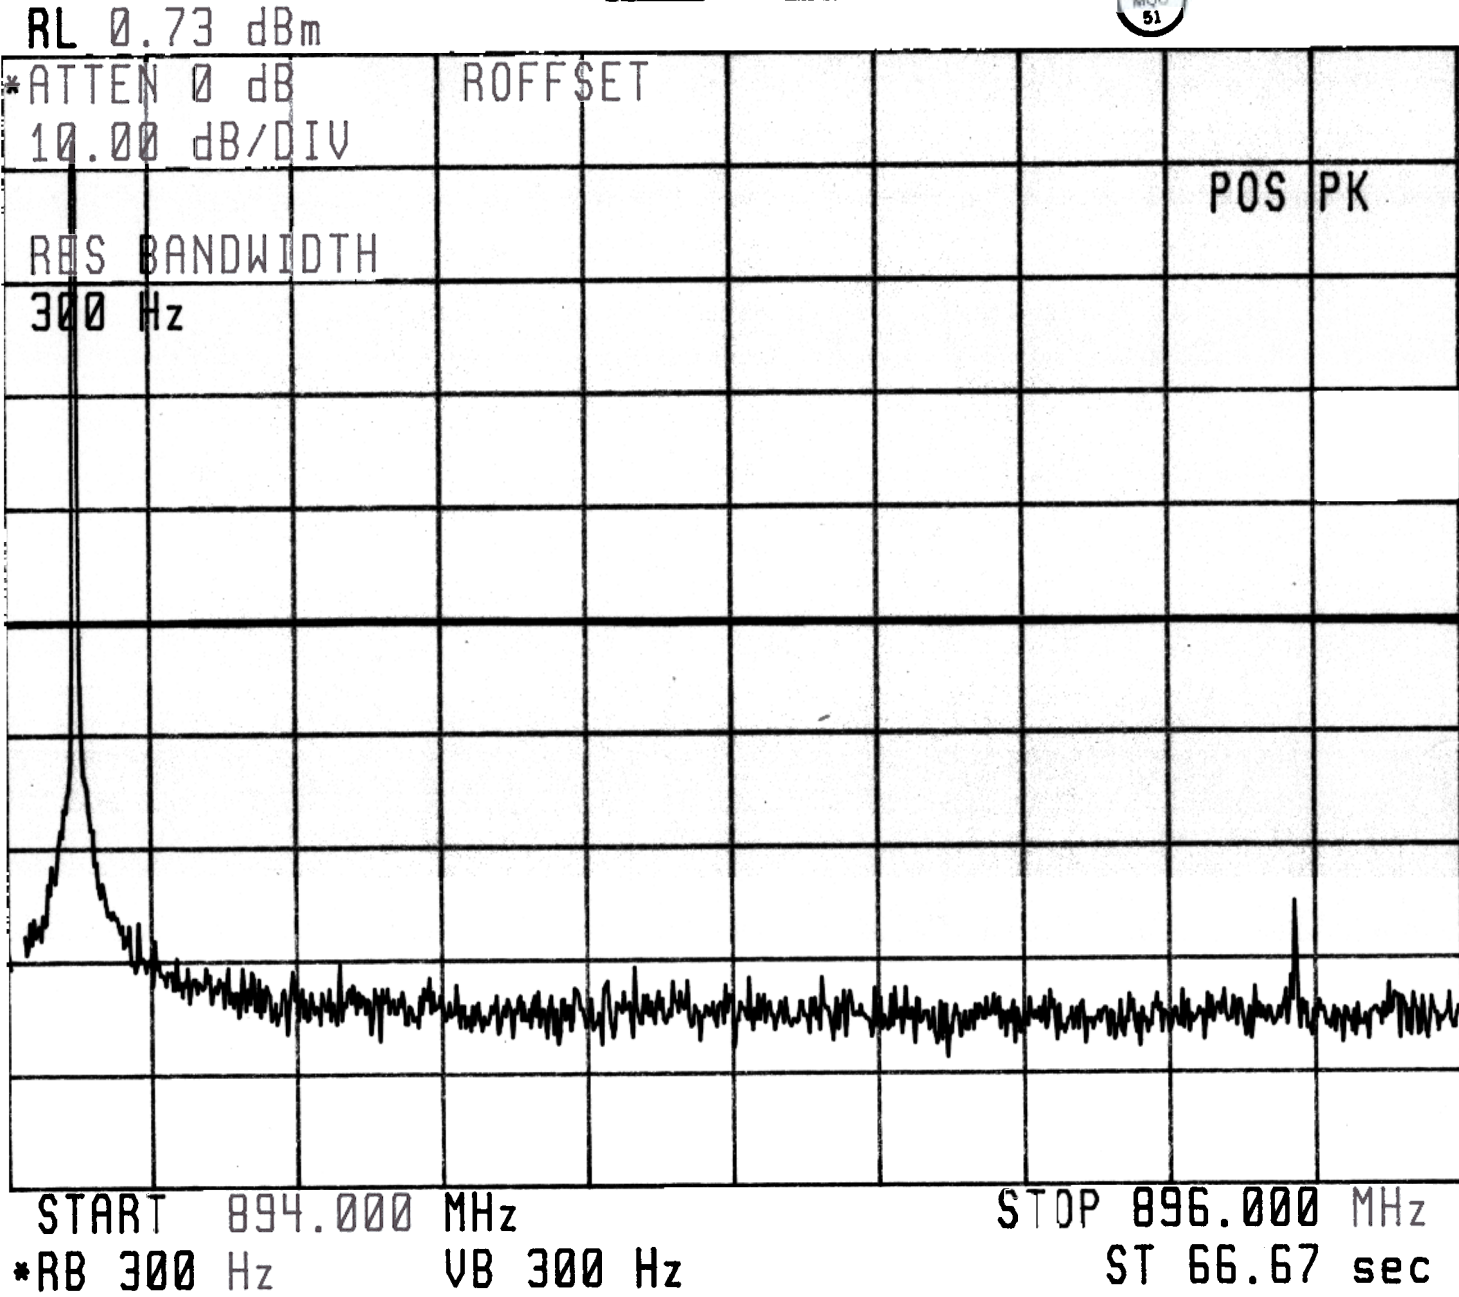

RL 0.73 dBm

START 1.000 GHz STOP 8.941 GHz
 *RB 30.0 kHz VB 30.0 kHz ST 26.47 sec
 Internal Attenuation 40 dB
 External Attenuation 10.6 dB

23 of 73

EXHIBIT M
FCC ID: CDG-ARTU

Internal Attenuation 40 dB
 External Attenuation 10.6 dB

RL 0.73 dBm

CENTER 894.101 50 MHz SPAN 42.00 kHz
 *RB 300 Hz VB 300 Hz ST 1.400 sec
 Internal Attenuation 40 dB
 External Attenuation 10.6 dB

24 of 73

EXHIBIT M
 FCC ID: CDG-ARTU