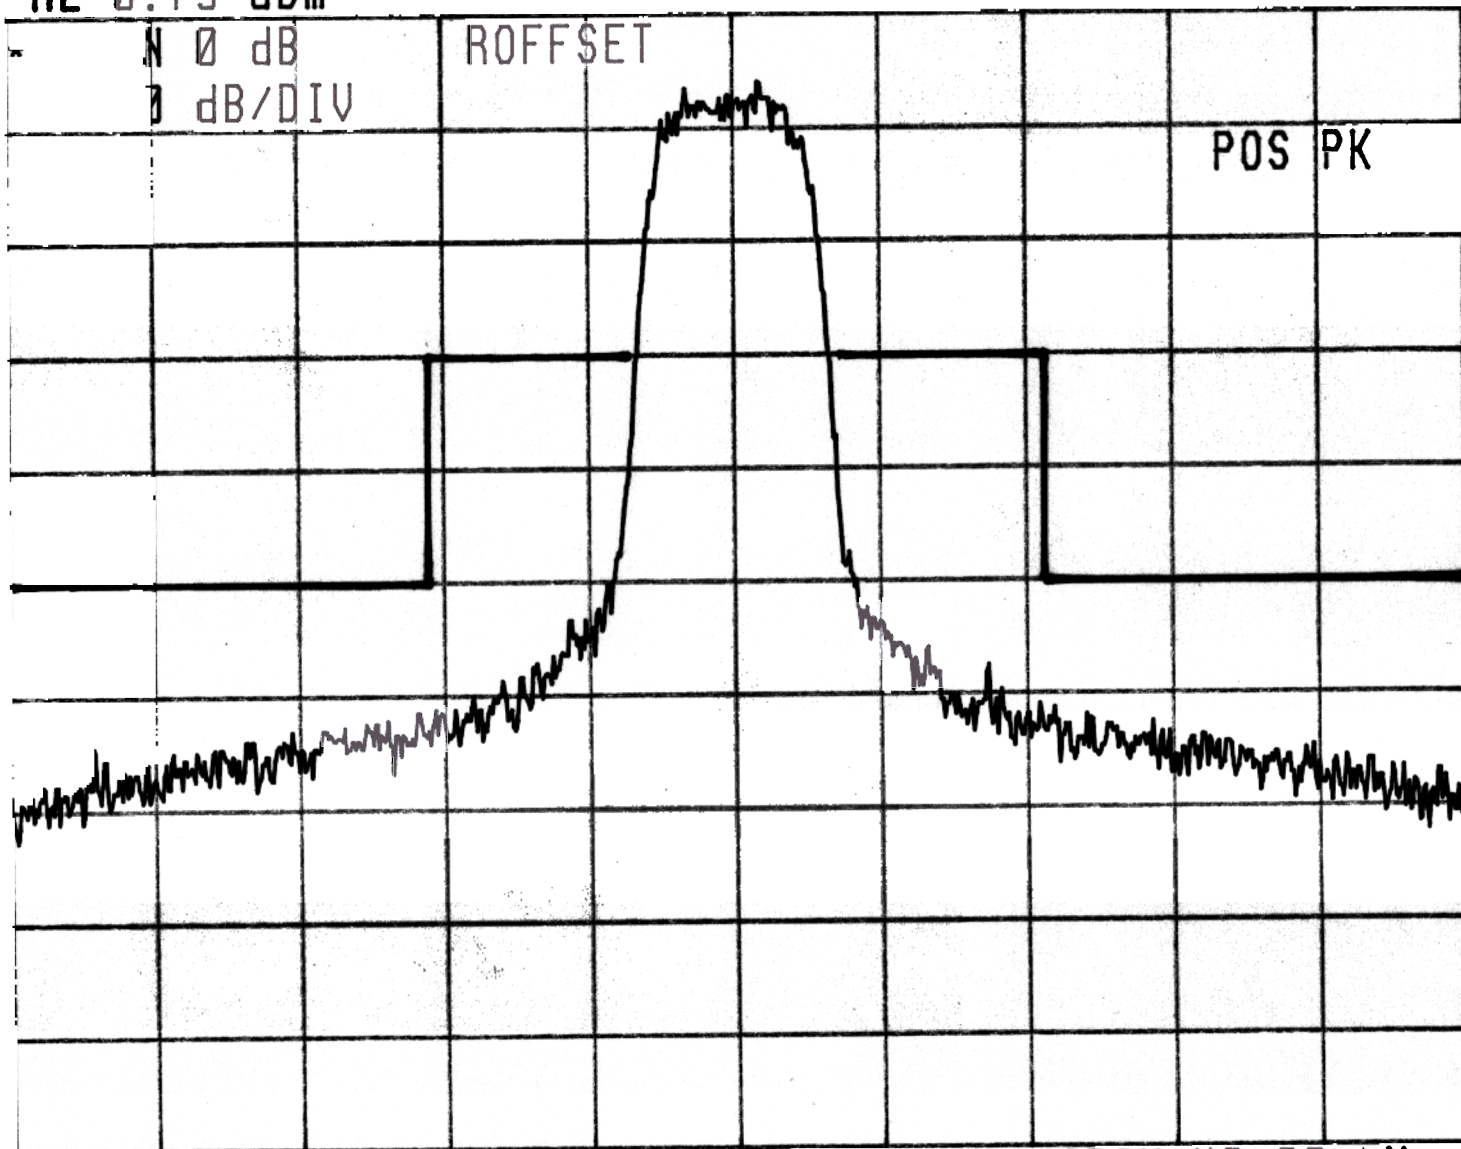

RL 0.73 dBm

START 1.000 GHz STOP 8.941 GHz
 *RB 30.0 kHz VB 30.0 kHz ST 26.47 sec
 Internal Attenuation 40 dB
 External Attenuation 10.6 dB

23 of 73

EXHIBIT M
FCC ID: CDG-ARTU

Internal Attenuation 40 dB
 External Attenuation 10.6 dB

RL 0.73 dBm

CENTER 894.101 50 MHz SPAN 42.00 kHz
 *RB 300 Hz VB 300 Hz ST 1.400 sec
 Internal Attenuation 40 dB
 External Attenuation 10.6 dB

24 of 73

EXHIBIT M
 FCC ID: CDG-ARTU