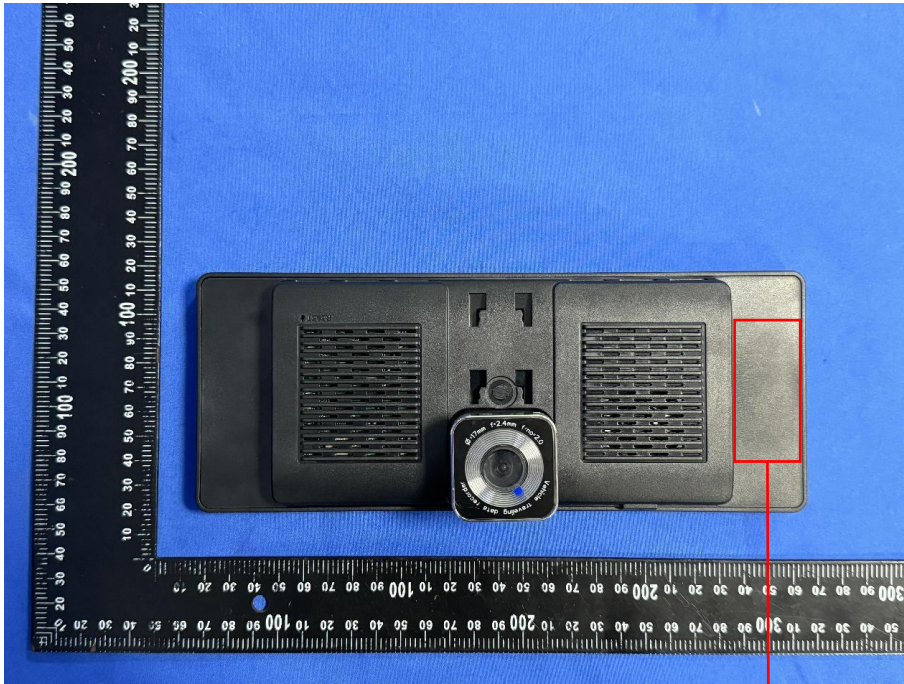

Label and Label Location

Car Stereo multimedia player
Model:NV-BG6E-P6JT
FCC ID: 2BFZMNV-BG6E-P6JT

L*W:30mm*20mm