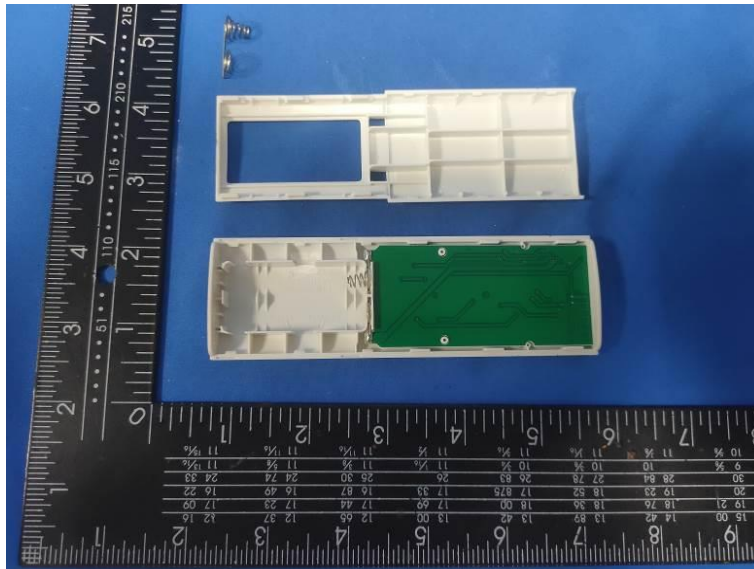

Internal Photos of the EUT

2.4G PCB Antenna