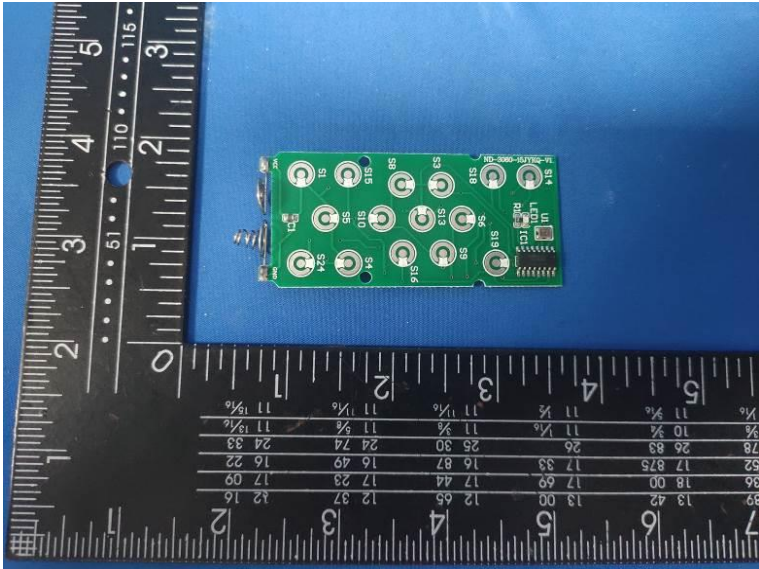

Internal Photos of the EUT

2.4G PCB Antenna