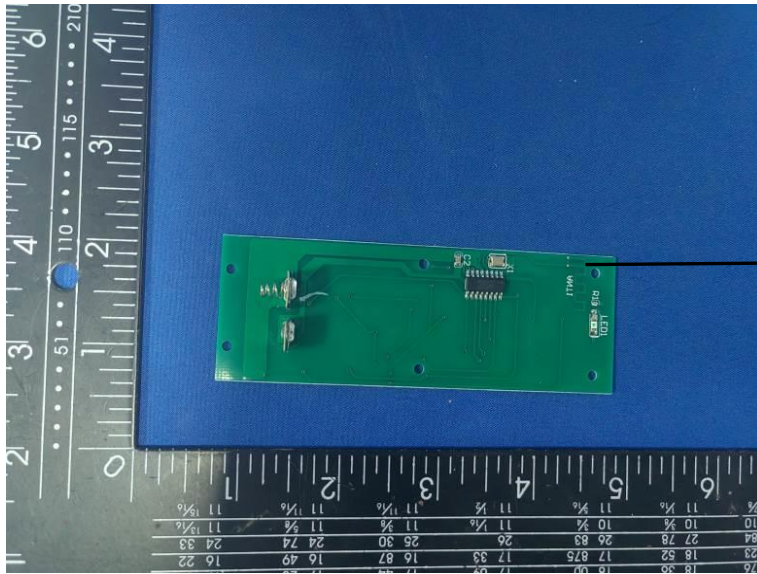

Internal Photos of the EUT

2.4G PCB Antenna