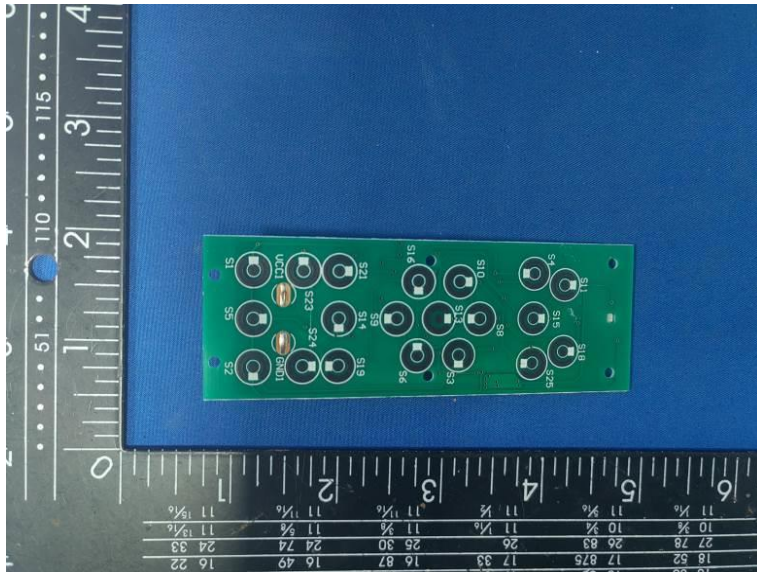

Internal Photos of the EUT

2.4G PCB Antenna