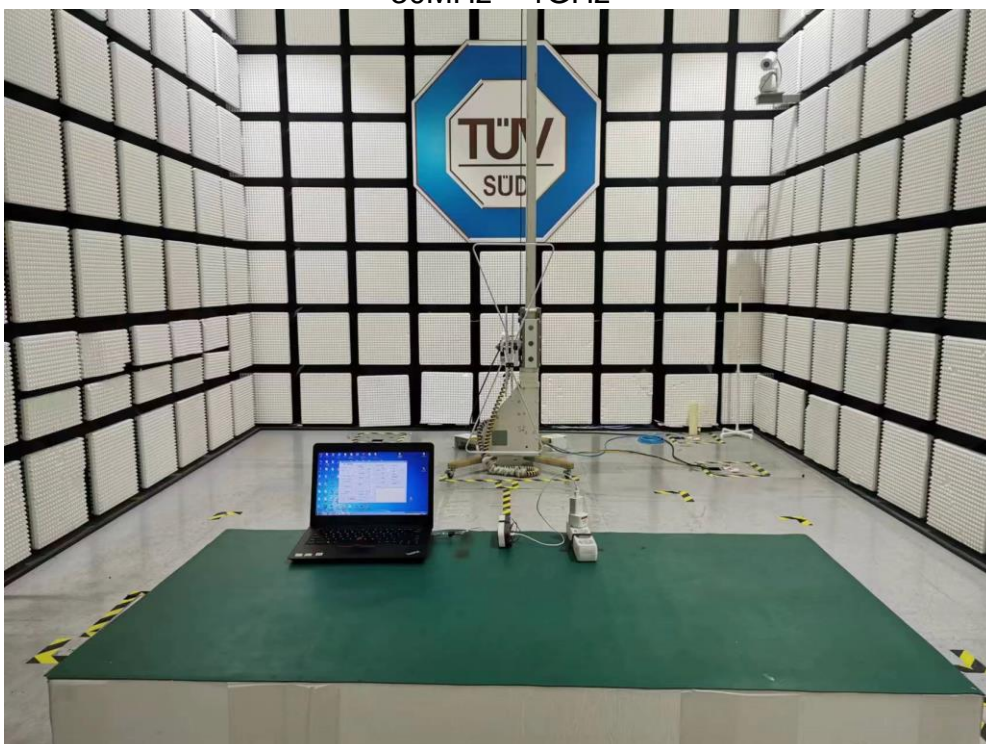

PHOTOGRAPHS OF TEST SET UP

Field Strength and Harmonics Test Setup

Radiated Emission Setup
9KHz-30MHz

30MHz ~ 1GHz

1GHz ~ 18GHz

18GHz ~ 25GHz

Conducted emission Test Setup