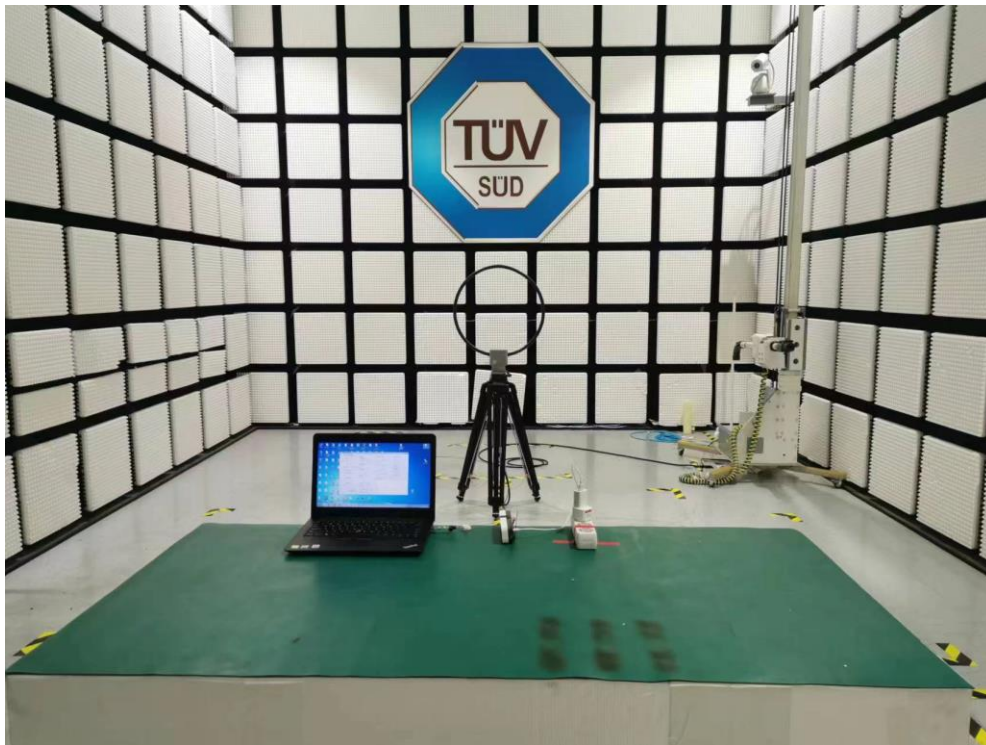

PHOTOGRAPHS OF TEST SET UP

Field Strength and Harmonics Test Setup

Radiated Emission Setup
9KHz-30MHz

30MHz ~ 1GHz

1GHz ~ 18GHz

18GHz ~ 25GHz

Conducted emission Test Setup