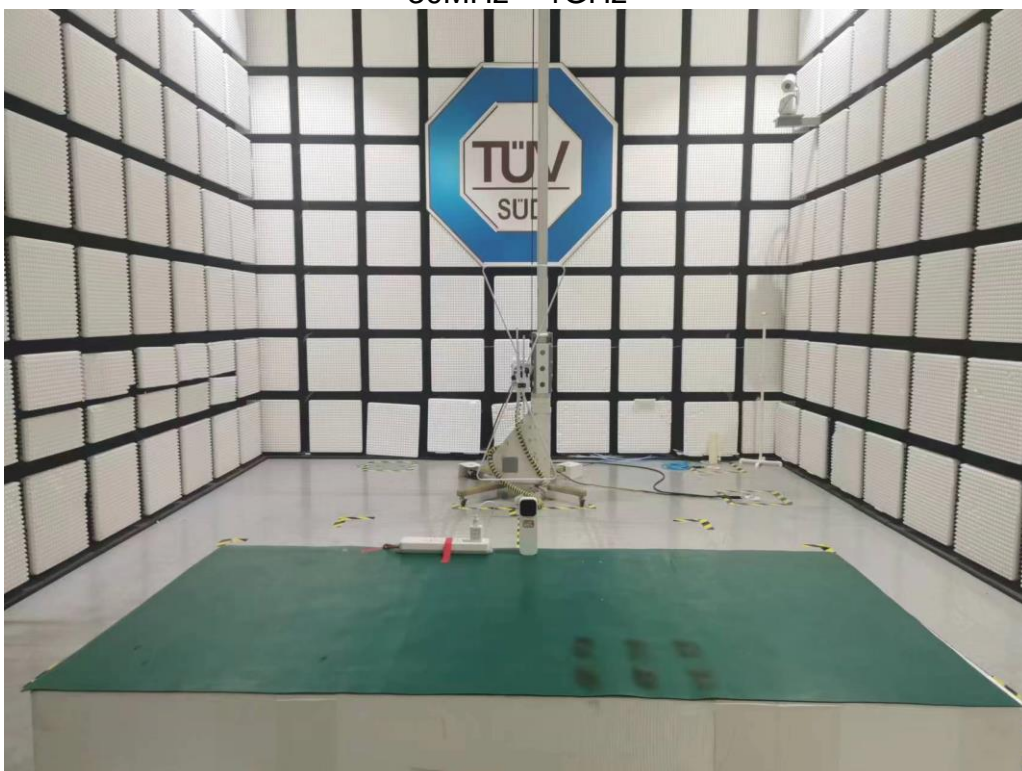

PHOTOGRAPHS OF TEST SET UP

Field Strength and Harmonics Test Setup

Radiated Emission Setup
9KHz-30MHz

30MHz ~ 1GHz

1GHz ~ 4.5GHz

Conducted emission Test Setup