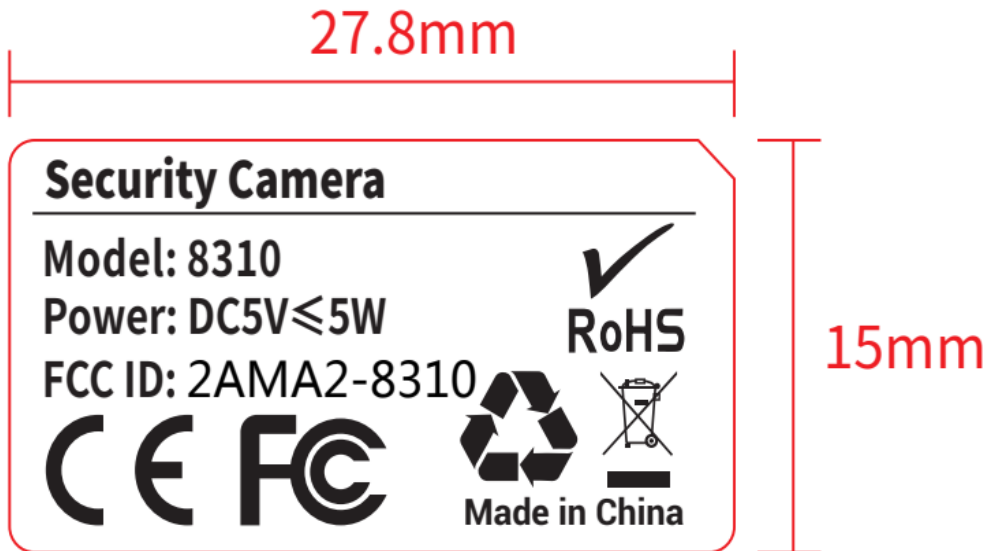

Label Artwork and Location

Model: 8310

Label and Size:

Location