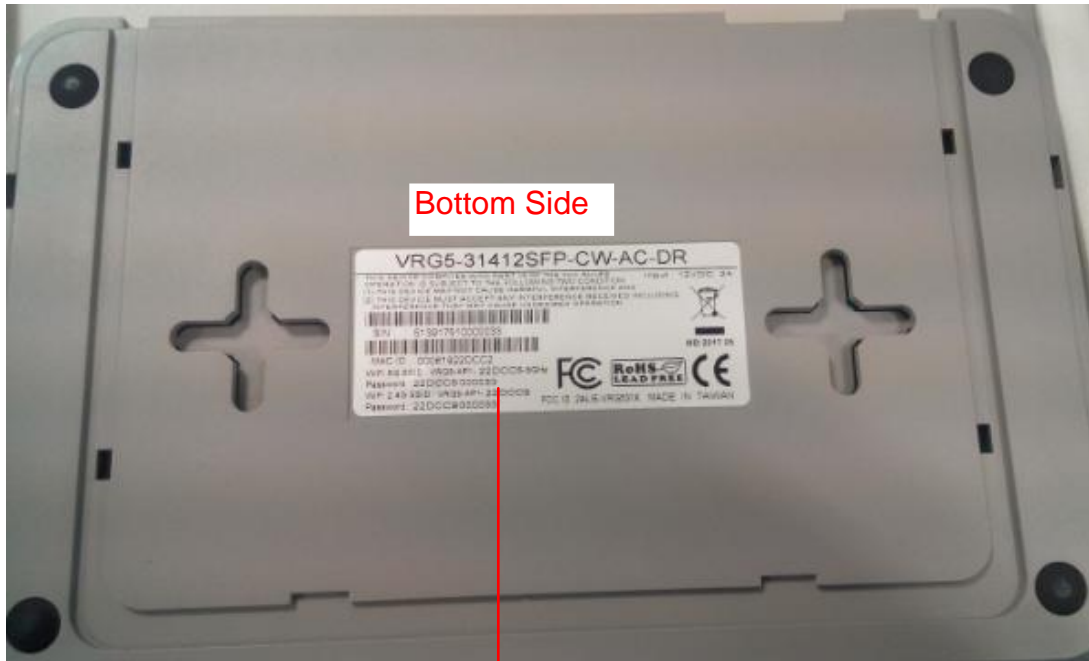

## LABEL LOCATION

The label will be permanently affixed at a conspicuous location on the device.

**FCC ID : 2ALIE-VRG531X**