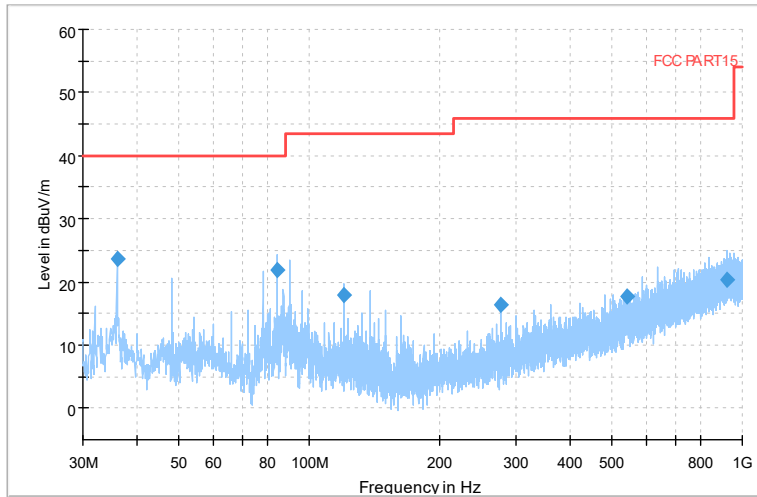

Full Spectrum

Comment

Frequency Range: 30MHz -1GHz
Detector: Av mode and PK mode
Modulation type: 802.11n(HT20)