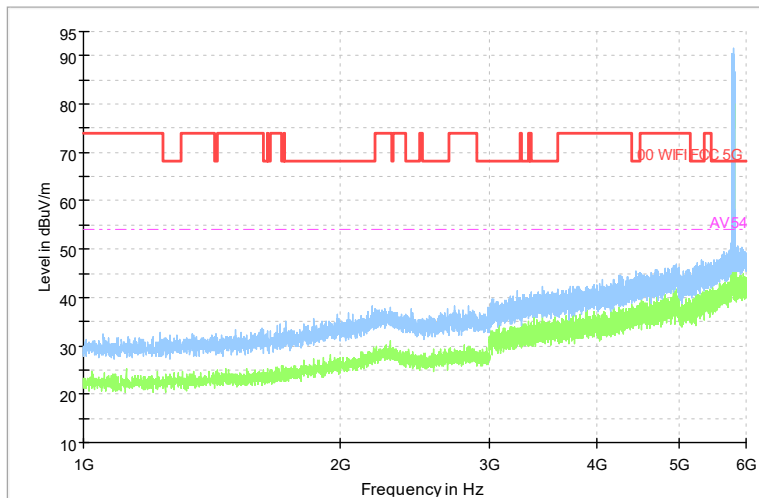

Full Spectrum

Comment

Frequency Range: 1GHz -6GHz
Detector: Av mode and PK mode
Modulation type: 802.11n(HT20)