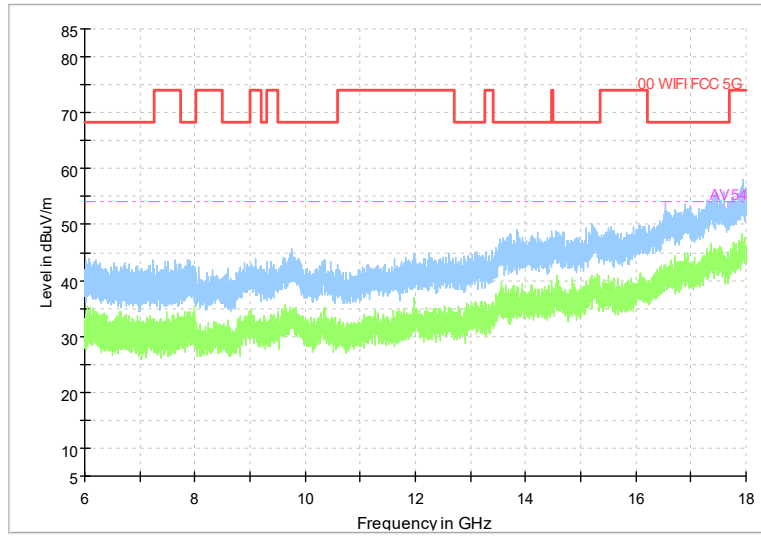

Full Spectrum

Preview Result 2-AVG Preview Result 1-PK+
00 WIFI FCC 5G AV54

Comment

v

Frequency Range: 6GHz -18GHz
Detector: Av mode and PK mode
Test Mode: 802.11ac(VHT40)

Full Spectrum

Preview Result 2-AVG Preview Result 1-PK+
00 WIFI FCC 5G AV54

Comment

Frequency Range: 18GHz -40GHz
Detector: Av mode and PK mode
Test Mode: 802.11ac(VHT40)

Carrier frequency (MHz): 5795
Channel No.:159

Full Spectrum

Frequency Range: 30MHz -1GHz
Detector: Av mode and PK mode
Modulation type: 802.11n(HT40)

Full Spectrum

Frequency Range: 1GHz -6GHz
Detector: Av mode and PK mode
Modulation type: 802.11n(HT40)

Full Spectrum

Frequency Range: 6GHz -18GHz
Detector: Av mode and PK mode
Modulation type: 802.11n(HT40)