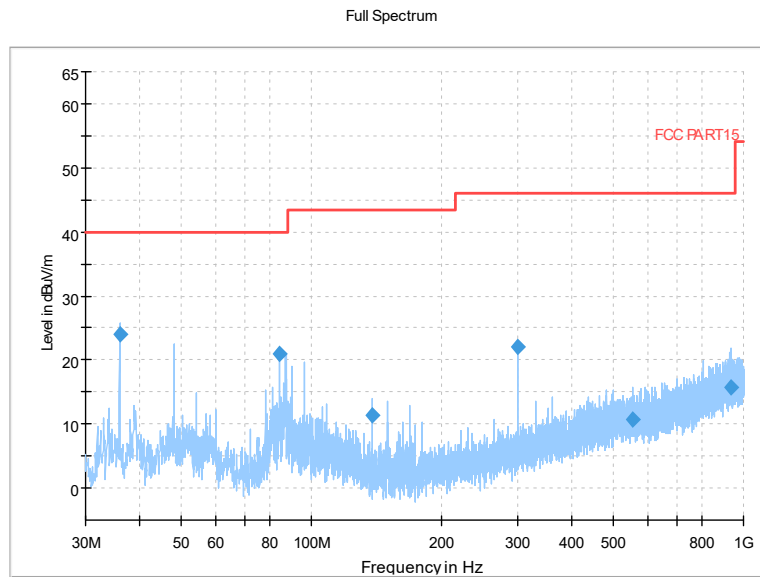

Carrier frequency (MHz): 5610
Channel No.:122

Frequency Range: 30MHz -1GHz
Detector: Av mode and PK mode
Test Mode: 802.11ac(VHT80)