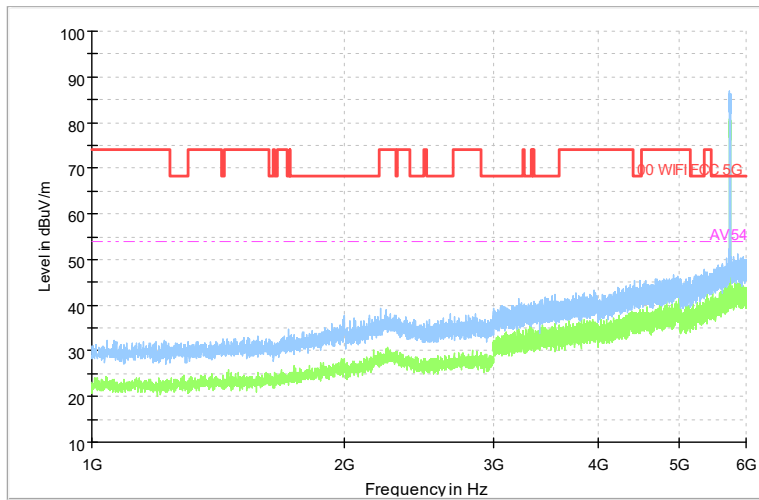

Carrier frequency (MHz): 5785
Channel No.:157

Full Spectrum

Comment

Frequency Range: 30MHz -1GHz
Detector: Av mode and PK mode
Modulation type: 802.11a

Full Spectrum

Comment

Frequency Range: 1GHz -6GHz
Detector: Av mode and PK mode
Modulation type: 802.11a