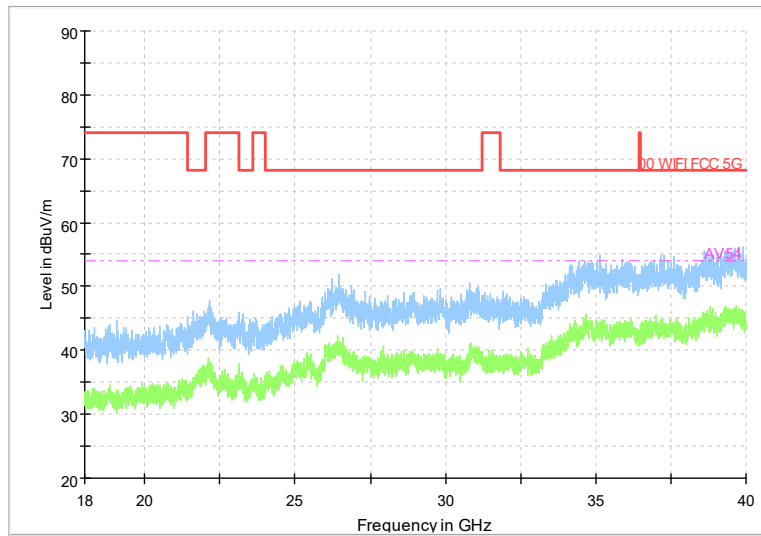

Carrier frequency (MHz): 5690
Channel No.:138

Frequency Range: 30MHz -1GHz
Detector: Av mode and PK mode
Test Mode: 802.11ac(VHT80)

Frequency Range: 1GHz -6GHz
Detector: Av mode and PK mode
Test Mode: 802.11ac(VHT80)

Full Spectrum

Frequency Range: 6GHz -18GHz
Detector: Av mode and PK mode
Test Mode: 802.11ac(VHT80)

Full Spectrum

Frequency Range: 18GHz -40GHz
Detector: Av mode and PK mode
Test Mode: 802.11ac(VHT80)

Carrier frequency (MHz): 5745
Channel No.:149