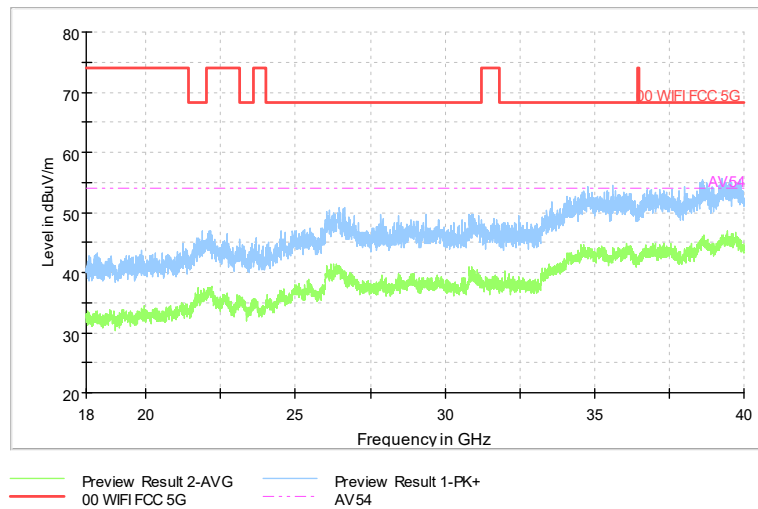

Full Spectrum

Comment

Frequency Range: 18GHz -40GHz
Detector: Av mode and PK mode
Test Mode: 802.11ac(VHT20)

Carrier frequency (MHz): 5755
Channel No.:151