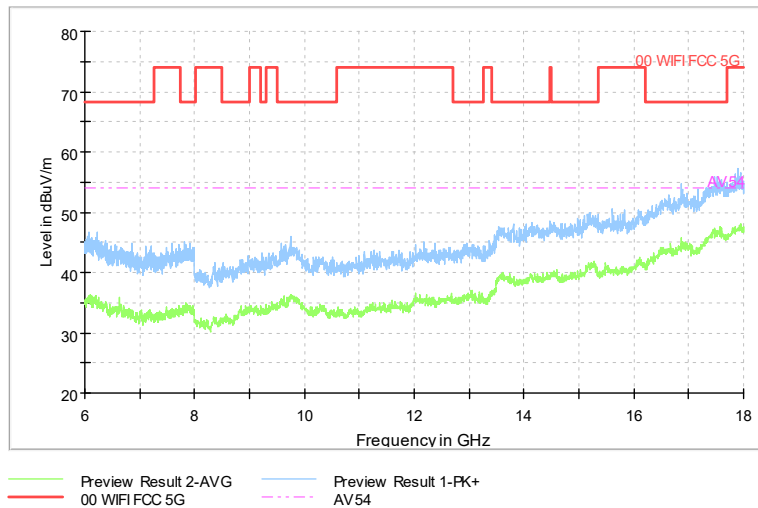

Full Spectrum

Comment

Frequency Range: 30MHz -1GHz
Detector: Av mode and PK mode
Test Mode: 802.11ac(VHT20)

Full Spectrum

Comment

Frequency Range: 1GHz -6GHz
Detector: Av mode and PK mode
Test Mode: 802.11ac(VHT20)

Full Spectrum

Comment

Frequency Range: 6GHz -18GHz
 Detector: Av mode and PK mode
 Test Mode: 802.11ac(VHT20)

Full Spectrum

Comment

Frequency Range: 18GHz -40GHz
 Detector: Av mode and PK mode
 Test Mode: 802.11ac(VHT20)