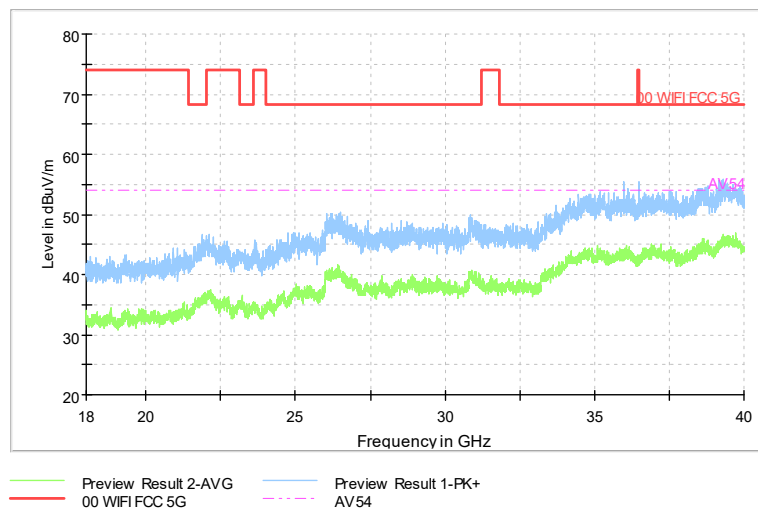

Full Spectrum

Frequency Range: 6GHz -18GHz
 Detector: Av mode and PK mode
 Test Mode: 802.11ac(VHT80)

Full Spectrum

Frequency Range: 18GHz -40GHz
 Detector: Av mode and PK mode
 Test Mode: 802.11ac(VHT80)

Carrier frequency (MHz): 5610
Channel No.:122

Frequency Range: 30MHz -1GHz
Detector: Av mode and PK mode
Test Mode: 802.11ac(VHT80)

Frequency Range: 1GHz -6GHz
Detector: Av mode and PK mode
Test Mode: 802.11ac(VHT80)

Full Spectrum

Comment

Frequency Range: 6GHz -18GHz
Detector: Av mode and PK mode
Test Mode: 802.11ac(VHT80)

Full Spectrum

Comment

Frequency Range: 18GHz -40GHz
Detector: Av mode and PK mode
Test Mode: 802.11ac(VHT80)