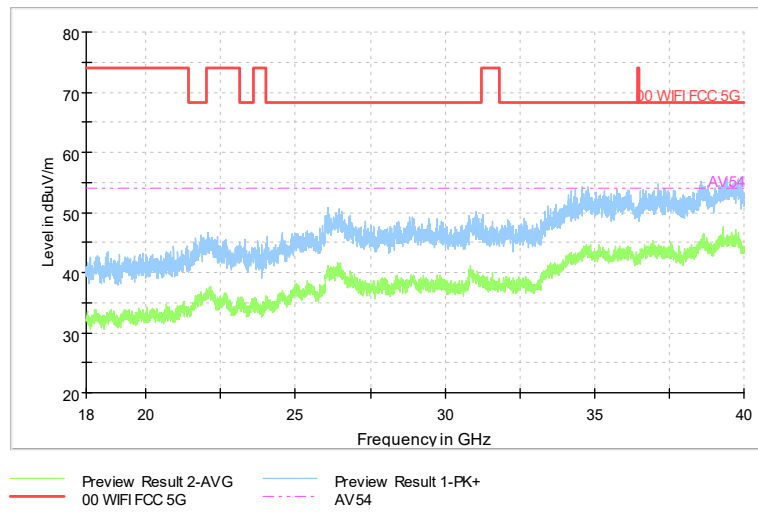

Full Spectrum

Comment

Frequency Range: 18GHz -40GHz
Detector: Av mode and PK mode
Modulation type: 802.11n(HT20)