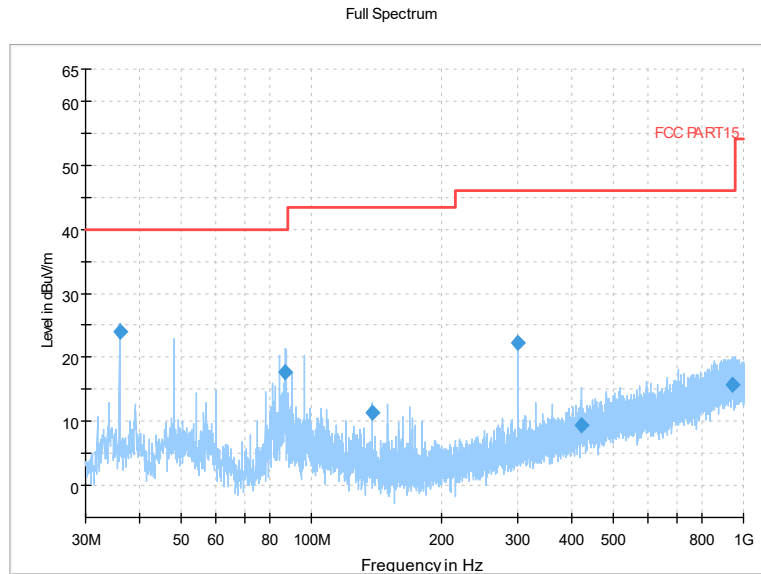

Frequency Range: 30MHz -1GHz
Detector: Av mode and PK mode
Test Mode: 802.11ac(VHT80)