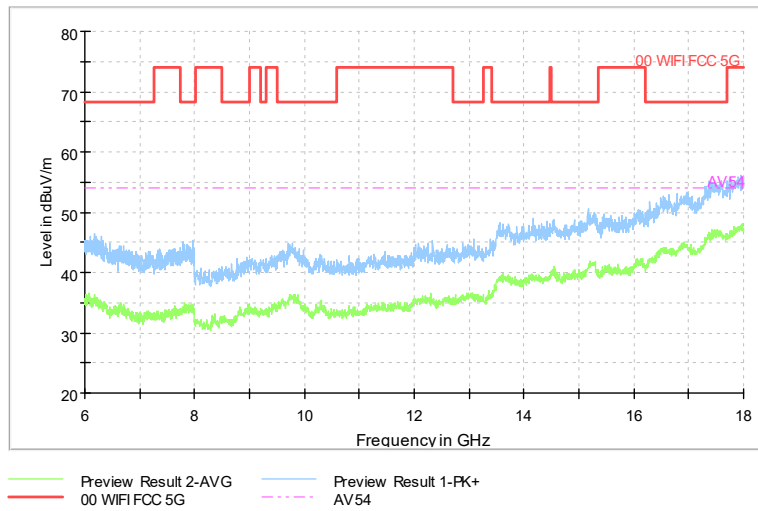

Full Spectrum

Comment

Frequency Range: 30MHz -1GHz
Detector: Av mode and PK mode
Test Mode: 802.11ac(VHT20)

Full Spectrum

Comment

Frequency Range: 1GHz -6GHz
Detector: Av mode and PK mode
Test Mode: 802.11ac(VHT20)

Full Spectrum

Comment

Frequency Range: 6GHz -18GHz
Detector: Av mode and PK mode
Test Mode: 802.11ac(VHT20)

Full Spectrum

Comment

Frequency Range: 18GHz -40GHz
Detector: Av mode and PK mode
Test Mode: 802.11ac(VHT20)