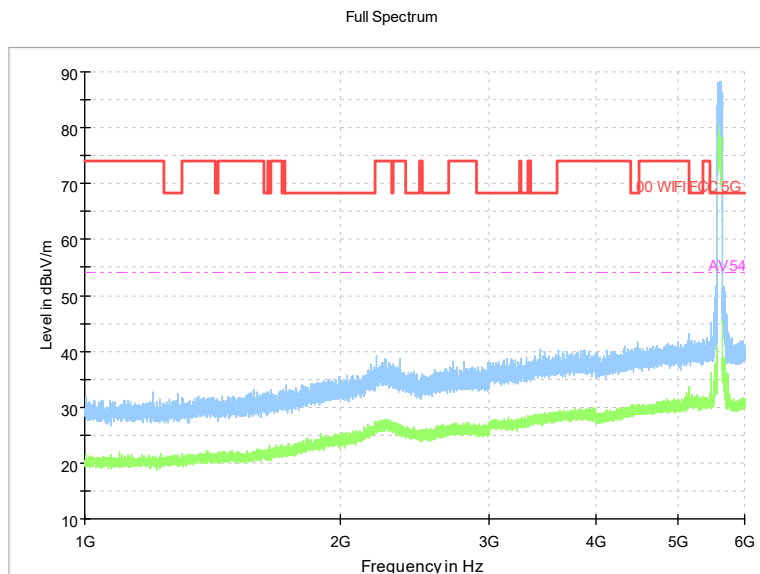

Frequency Range: 1GHz -6GHz
Detector: Av mode and PK mode
Test Mode: 802.11ac(VHT80)