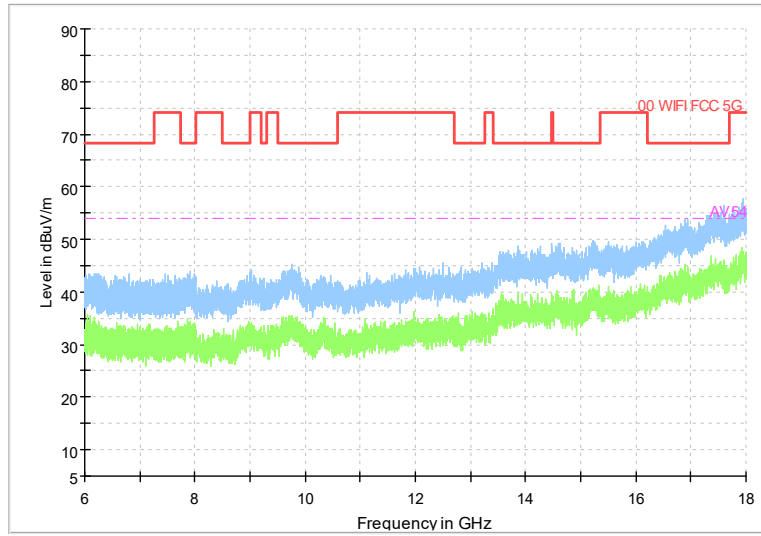

Carrier frequency (MHz): 5510
Channel No.:102

Full Spectrum

Frequency Range: 30MHz -1GHz
Detector: Av mode and PK mode
Modulation type: 802.11n(HT40)

Full Spectrum

Frequency Range: 1GHz -6GHz
Detector: Av mode and PK mode
Modulation type: 802.11n(HT40)

Full Spectrum

Frequency Range: 6GHz -18GHz
Detector: Av mode and PK mode
Modulation type: 802.11n(HT40)

Full Spectrum

Frequency Range: 18GHz -40GHz
Detector: Av mode and PK mode
Modulation type: 802.11n(HT40)