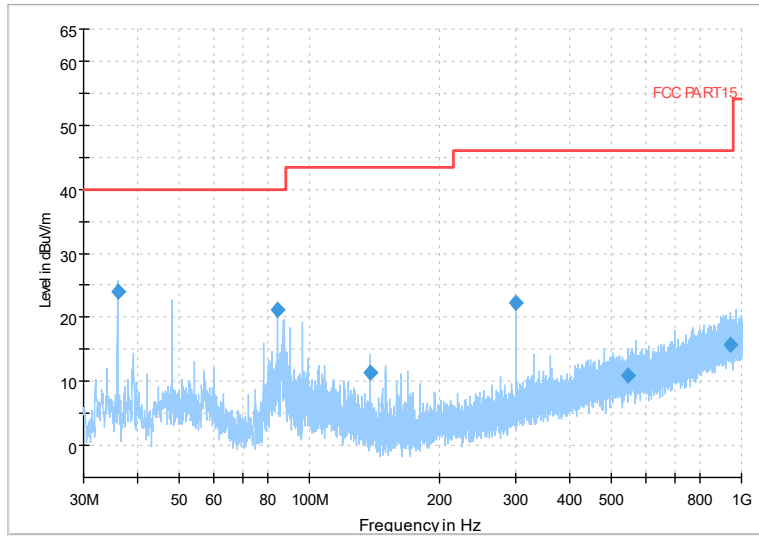

Full Spectrum

Frequency Range: 30MHz -1GHz
Detector: Av mode and PK mode
Modulation type: 802.11n(HT40)