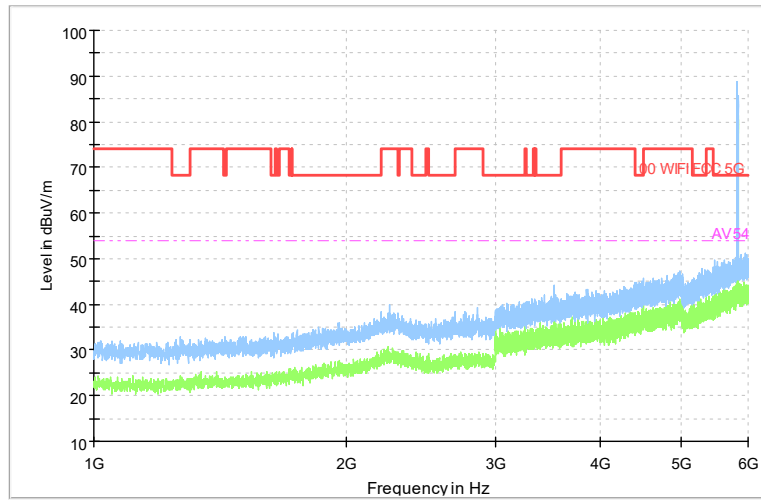

Full Spectrum

Comment

Frequency Range: 1GHz -6GHz
Detector: Av mode and PK mode
Test Mode: 802.11ac(VHT20)