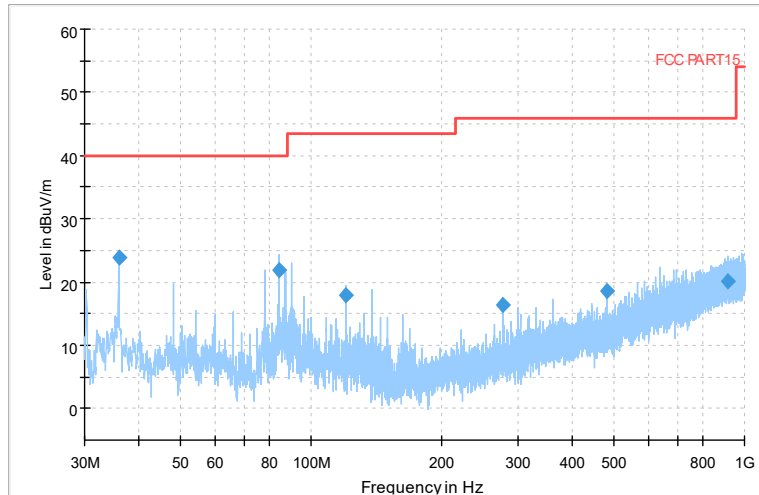

Carrier frequency (MHz): 5700
Channel No.:140

Full Spectrum

Comment

Frequency Range: 30MHz -1GHz
Detector: Av mode and PK mode
Modulation type: 802.11a