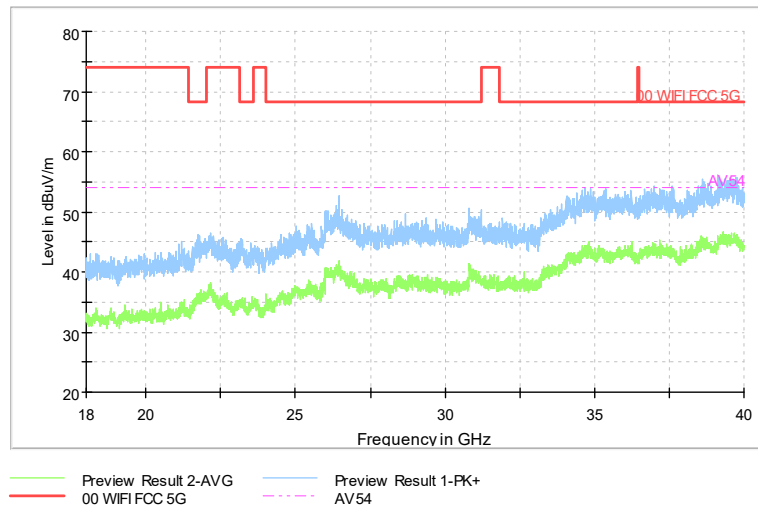

Full Spectrum

Comment

Frequency Range: 18GHz -40GHz
Detector: Av mode and PK mode
Test Mode: 802.11ac(VHT40)

Carrier frequency (MHz): 5775
Channel No.:155