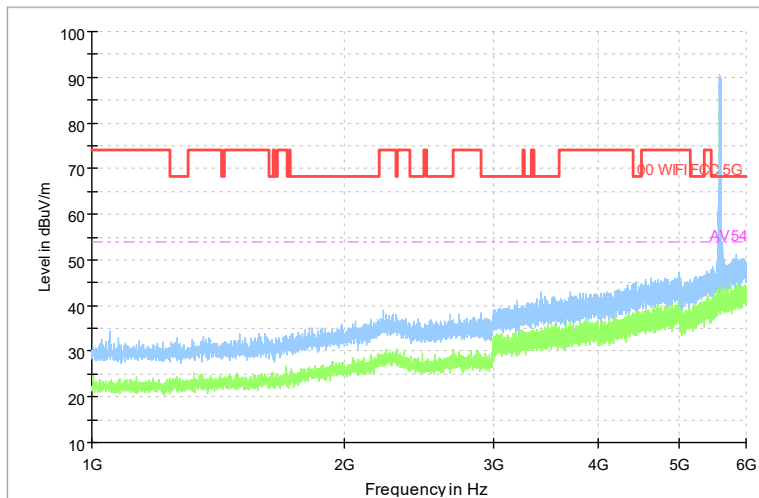

Full Spectrum

Comment

Frequency Range: 6GHz -18GHz
Detector: Av mode and PK mode
Modulation type: 802.11n(HT20)

Full Spectrum

Comment

Frequency Range: 18GHz -40GHz
Detector: Av mode and PK mode
Modulation type: 802.11n(HT20)

Full Spectrum

Comment

Frequency Range: 30MHz -1GHz
Detector: Av mode and PK mode
Test Mode: 802.11ac(VHT20)

Full Spectrum

Comment

Frequency Range: 1GHz -6GHz
Detector: Av mode and PK mode
Test Mode: 802.11ac(VHT20)