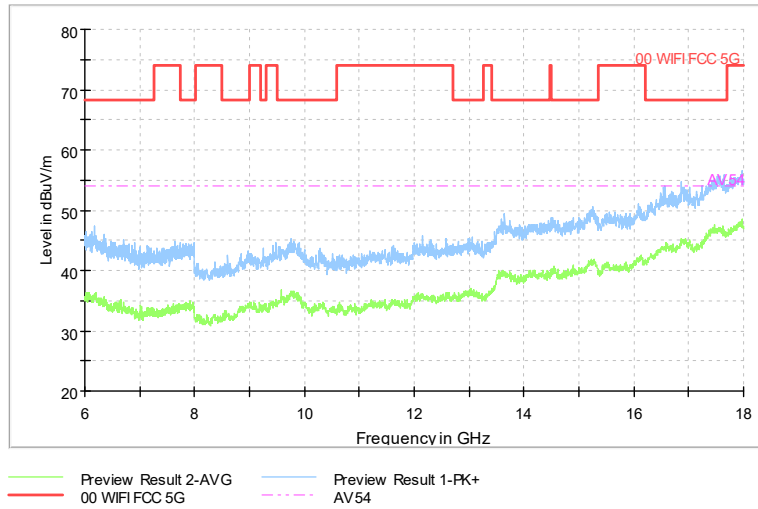

Full Spectrum

Comment

Frequency Range: 6GHz -18GHz
Detector: Av mode and PK mode
Modulation type: 802.11a