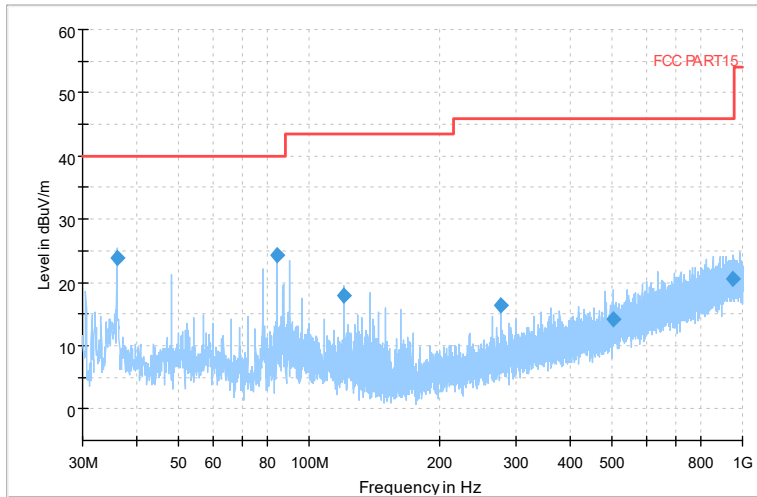

Full Spectrum

Comment

Frequency Range: 30MHz -1GHz
Detector: Av mode and PK mode
Modulation type: 802.11n(HT20)