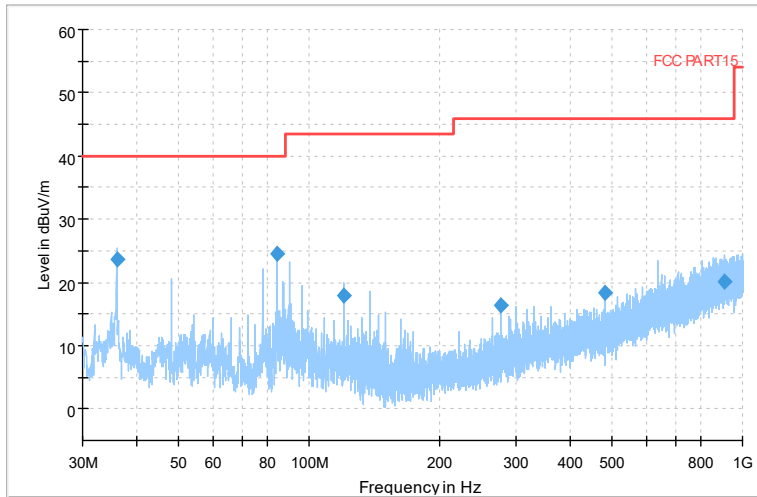

Full Spectrum

Comment

Frequency Range: 30MHz -1GHz
Detector: Av mode and PK mode
Modulation type: 802.11n(HT20)