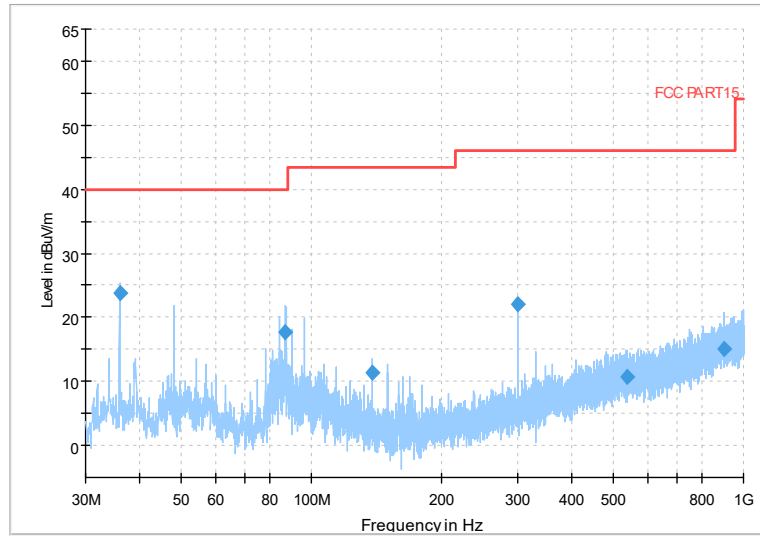

Full Spectrum

Frequency Range: 30MHz -1GHz
Detector: Av mode and PK mode
Modulation type: 802.11n(HT40)