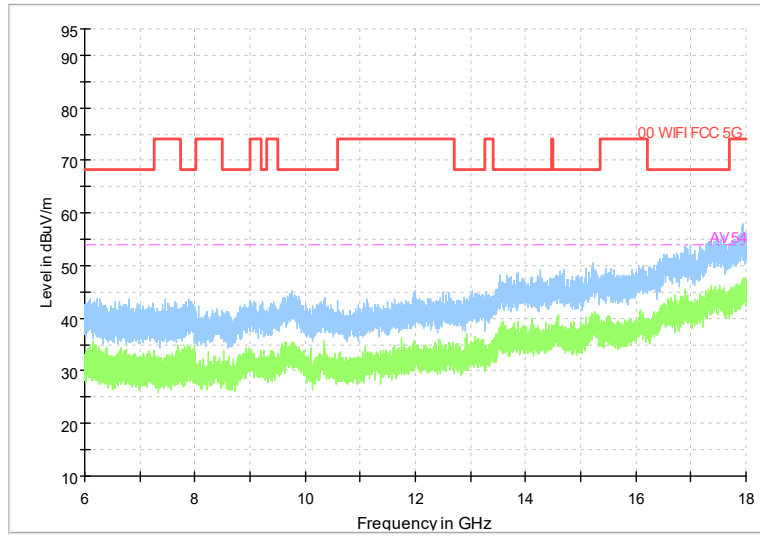

Carrier frequency (MHz): 5590
Channel No.:118

Full Spectrum

Frequency Range: 30MHz -1GHz
Detector: Av mode and PK mode
Modulation type: 802.11n(HT40)

Full Spectrum

Frequency Range: 1GHz -6GHz
Detector: Av mode and PK mode
Modulation type: 802.11n(HT40)

Full Spectrum

Frequency Range: 6GHz -18GHz
Detector: Av mode and PK mode
Modulation type: 802.11n(HT40)

Full Spectrum

Frequency Range: 18GHz -40GHz
Detector: Av mode and PK mode
Modulation type: 802.11n(HT40)