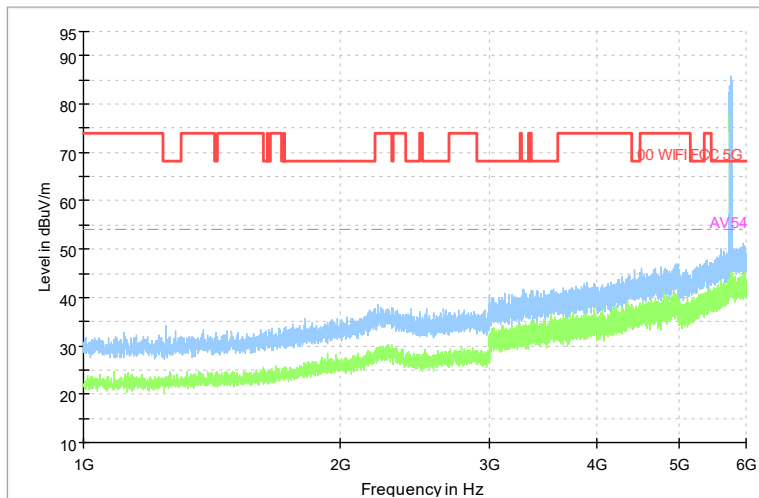

Full Spectrum

Comment

Frequency Range: 1GHz -6GHz
Detector: Av mode and PK mode
Test Mode: 802.11ac(VHT40)