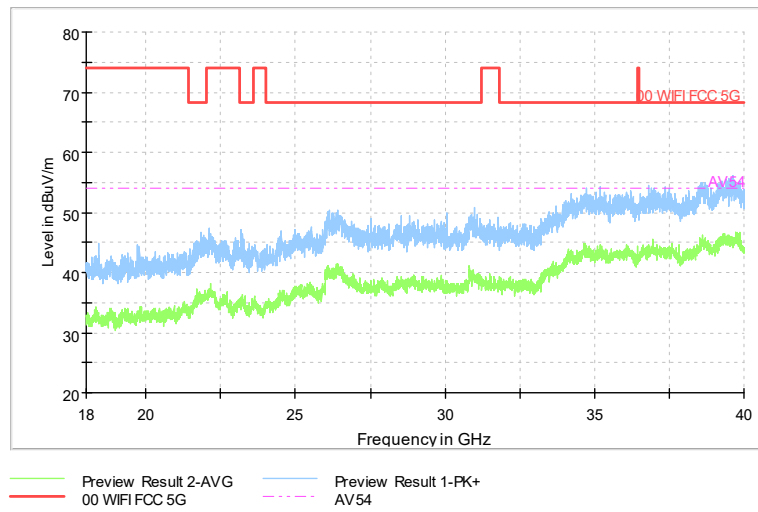

Carrier frequency (MHz): 5700
Channel No.:140

Full Spectrum

Comment

Frequency Range: 30MHz -1GHz
Detector: Av mode and PK mode
Modulation type: 802.11a

Full Spectrum

Comment

Frequency Range: 1GHz -6GHz
Detector: Av mode and PK mode
Modulation type: 802.11a

Full Spectrum

Comment

Frequency Range: 6GHz -18GHz
Detector: Av mode and PK mode
Modulation type: 802.11a

Full Spectrum

Comment

Frequency Range: 18GHz -40GHz
Detector: Av mode and PK mode
Modulation type: 802.11a