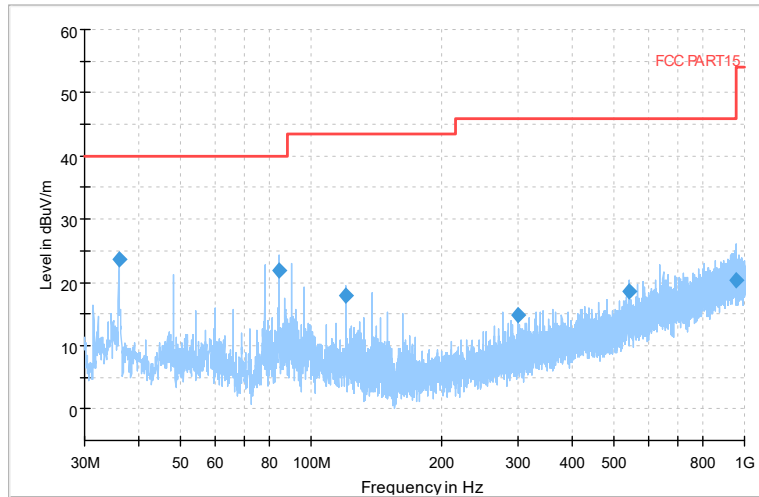

Full Spectrum

Comment

Frequency Range: 30MHz -1GHz
Detector: Av mode and PK mode
Modulation type: 802.11n(HT20)