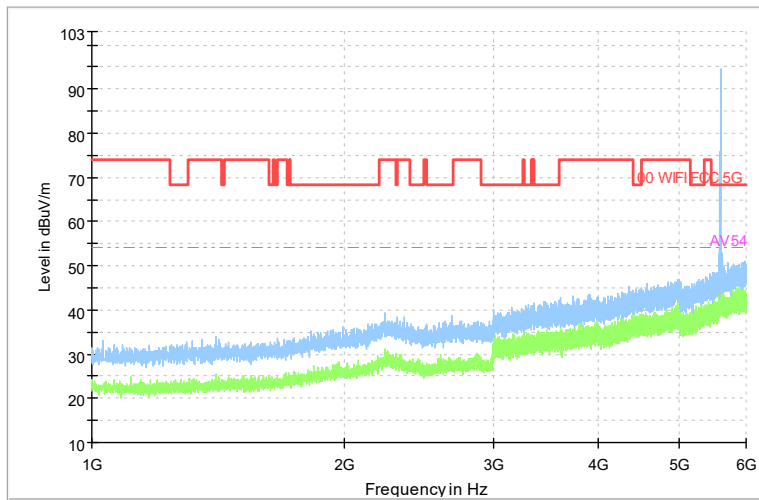

Full Spectrum

Comment

Frequency Range: 6GHz -18GHz
Detector: Av mode and PK mode
Modulation type: 802.11a

Full Spectrum

Comment

Frequency Range: 18GHz -40GHz
Detector: Av mode and PK mode
Modulation type: 802.11a

Full Spectrum

Comment

Frequency Range: 30MHz -1GHz
Detector: Av mode and PK mode
Modulation type: 802.11n(HT20)

Full Spectrum

Comment

Frequency Range: 1GHz -6GHz
Detector: Av mode and PK mode
Modulation type: 802.11n(HT20)