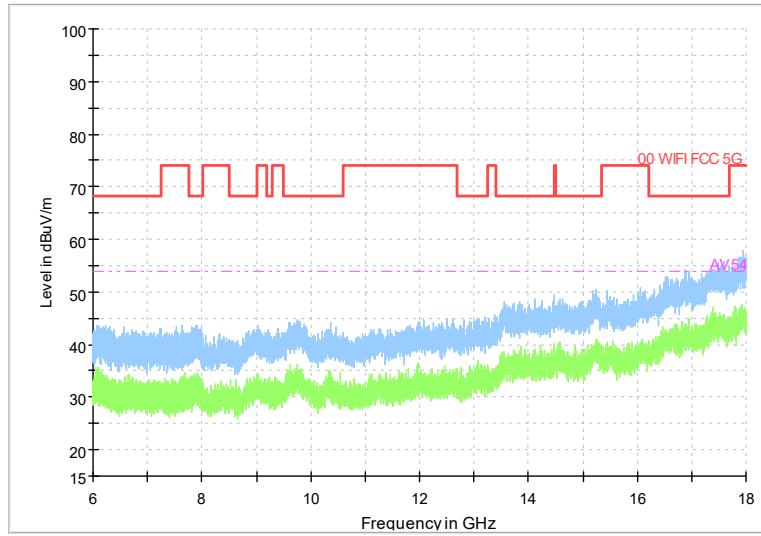

Carrier frequency (MHz): 5690
Channel No.:138

Frequency Range: 30MHz -1GHz
Detector: Av mode and PK mode
Test Mode: 802.11ac(VHT80)

Frequency Range: 1GHz -6GHz
Detector: Av mode and PK mode
Test Mode: 802.11ac(VHT80)

Full Spectrum

Frequency Range: 6GHz -18GHz
Detector: Av mode and PK mode
Test Mode: 802.11ac(VHT80)

Full Spectrum

Frequency Range: 18GHz -40GHz
Detector: Av mode and PK mode
Test Mode: 802.11ac(VHT80)

Carrier frequency (MHz): 5745
Channel No.:149