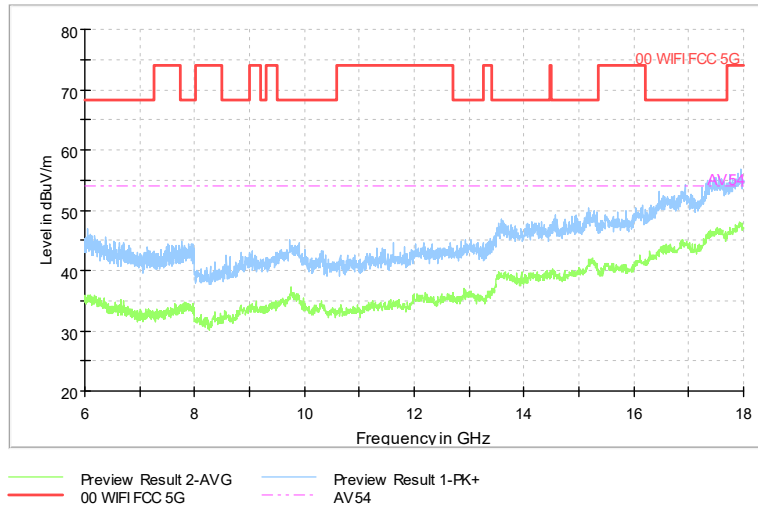

Full Spectrum

Comment

Frequency Range: 6GHz -18GHz
 Detector: Av mode and PK mode
 Test Mode: 802.11ac(VHT20)

Full Spectrum

Comment

Frequency Range: 18GHz -40GHz
 Detector: Av mode and PK mode
 Test Mode: 802.11ac(VHT20)

Carrier frequency (MHz): 5700
Channel No.:140

Full Spectrum

Comment

Frequency Range: 30MHz -1GHz
Detector: Av mode and PK mode
Modulation type: 802.11a

Full Spectrum

Comment

Frequency Range: 1GHz -6GHz
Detector: Av mode and PK mode
Modulation type: 802.11a

Full Spectrum

Comment

Frequency Range: 6GHz -18GHz
Detector: Av mode and PK mode
Modulation type: 802.11a

Full Spectrum

Comment

Frequency Range: 18GHz -40GHz
Detector: Av mode and PK mode
Modulation type: 802.11a