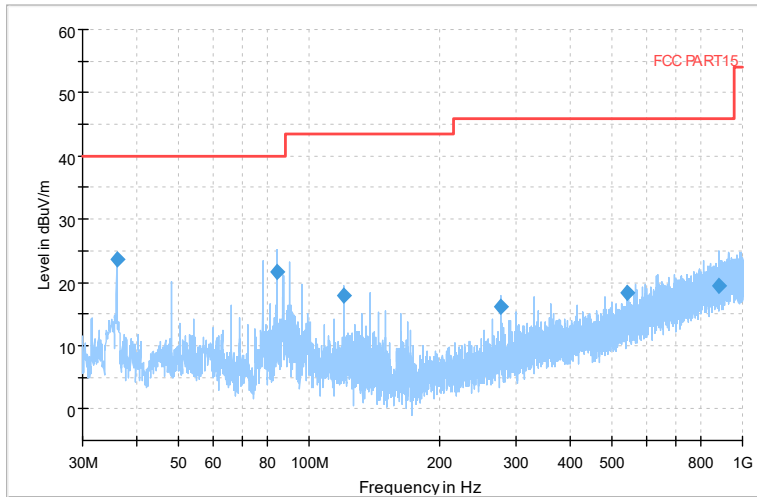

Full Spectrum

Comment

Frequency Range: 30MHz -1GHz
Detector: Av mode and PK mode
Modulation type: 802.11a