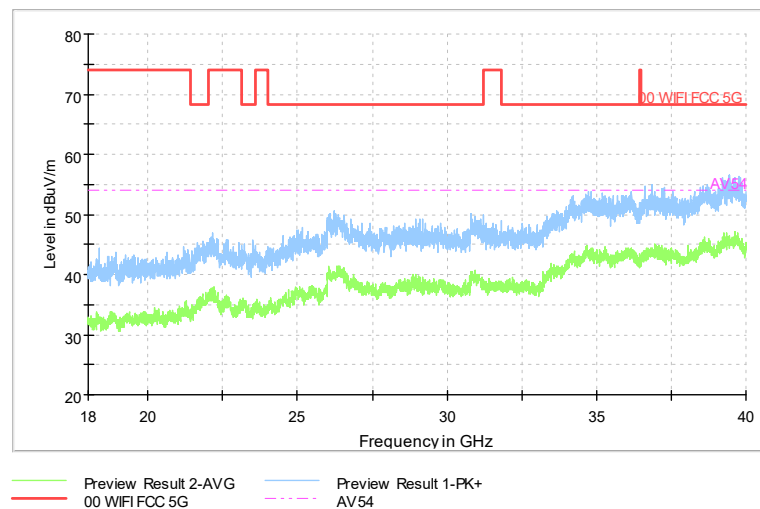

Full Spectrum

Comment

Frequency Range: 18GHz -40GHz
Detector: Av mode and PK mode
Test Mode: 802.11ac(VHT40)

Carrier frequency (MHz): 5590
Channel No.:118