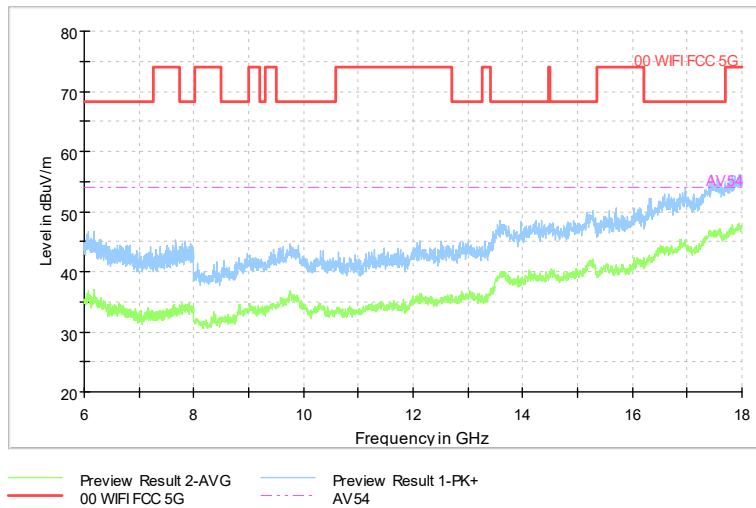

Full Spectrum

Comment

Frequency Range: 6GHz -18GHz
Detector: Av mode and PK mode
Test Mode: 802.11ac(VHT20)