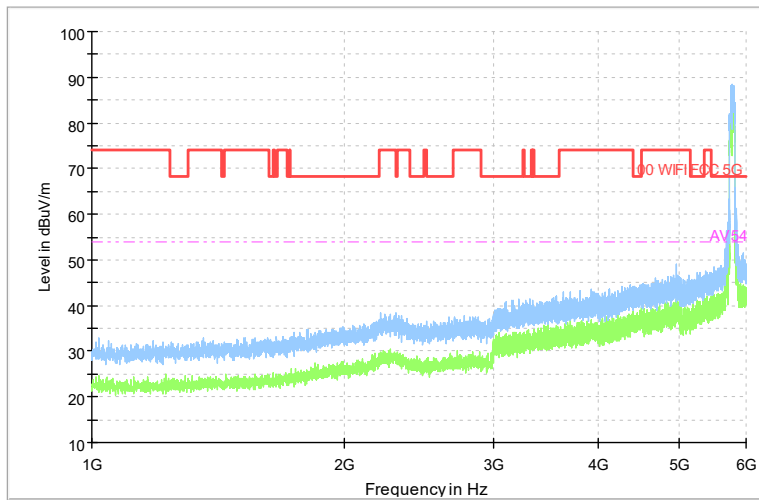

Full Spectrum

Comment

Frequency Range: 1GHz -6GHz
Detector: Av mode and PK mode
Test Mode: 802.11ac(VHT20)