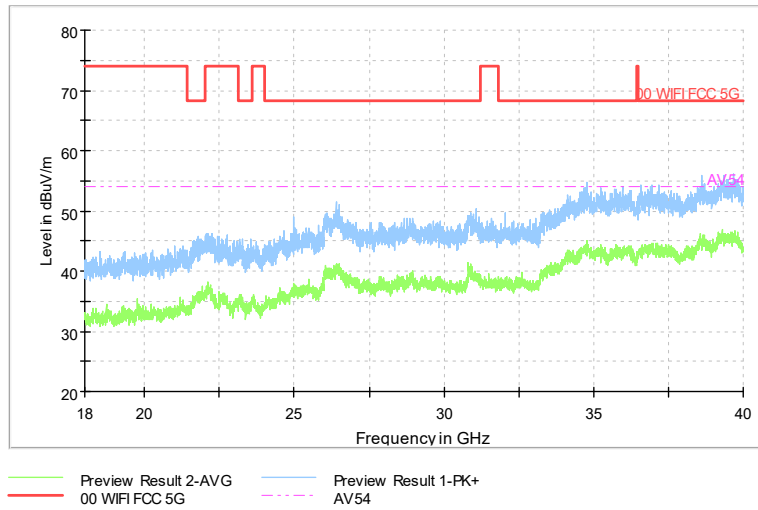

Full Spectrum

Comment

Frequency Range: 18GHz -40GHz
Detector: Av mode and PK mode
Modulation type: 802.11a