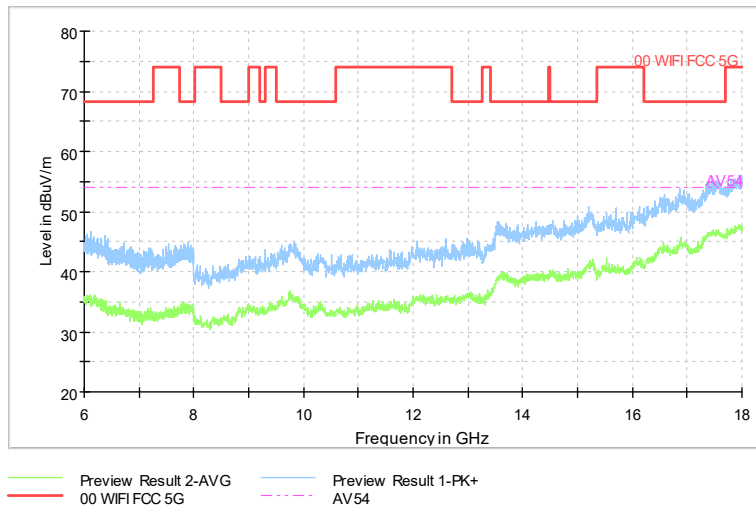

Full Spectrum

Comment

Frequency Range: 6GHz -18GHz
Detector: Av mode and PK mode
Modulation type: 802.11n(HT20)