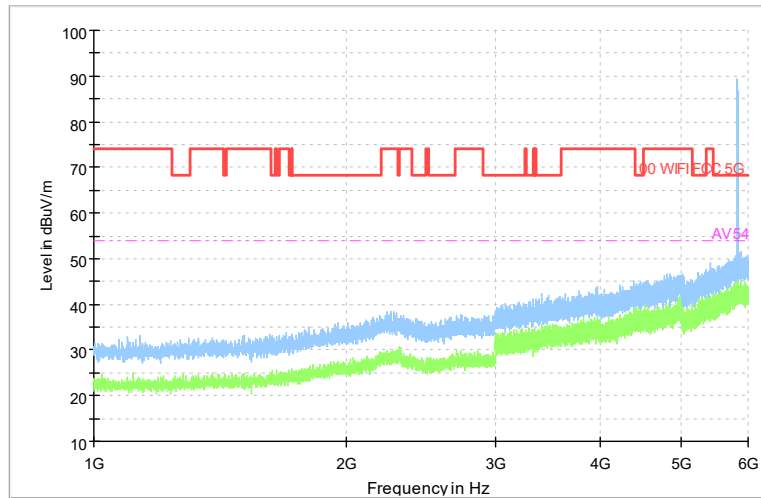

Full Spectrum

Comment

Frequency Range: 1GHz -6GHz
Detector: Av mode and PK mode
Test Mode: 802.11ac(VHT20)