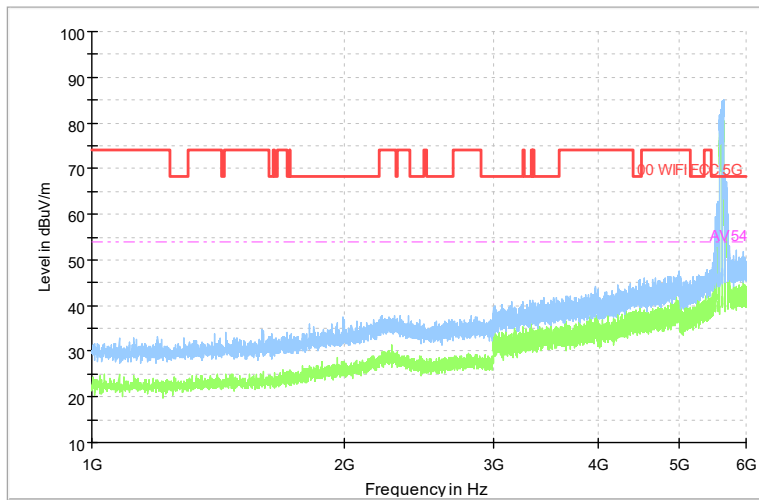

Carrier frequency (MHz): 5510
Channel No.:102

Full Spectrum

Frequency Range: 30MHz -1GHz
Detector: Av mode and PK mode
Modulation type: 802.11n(HT40)

Full Spectrum

Frequency Range: 1GHz -6GHz
Detector: Av mode and PK mode
Modulation type: 802.11n(HT40)

Full Spectrum

Frequency Range: 6GHz -18GHz
Detector: Av mode and PK mode
Modulation type: 802.11n(HT40)

Full Spectrum

Frequency Range: 18GHz -40GHz
Detector: Av mode and PK mode
Modulation type: 802.11n(HT40)

Full Spectrum

Comment

Frequency Range: 30MHz -1GHz
Detector: Av mode and PK mode
Test Mode: 802.11ac(VHT40)

Full Spectrum

Comment

Frequency Range: 1GHz -6GHz
Detector: Av mode and PK mode
Test Mode: 802.11ac(VHT40)