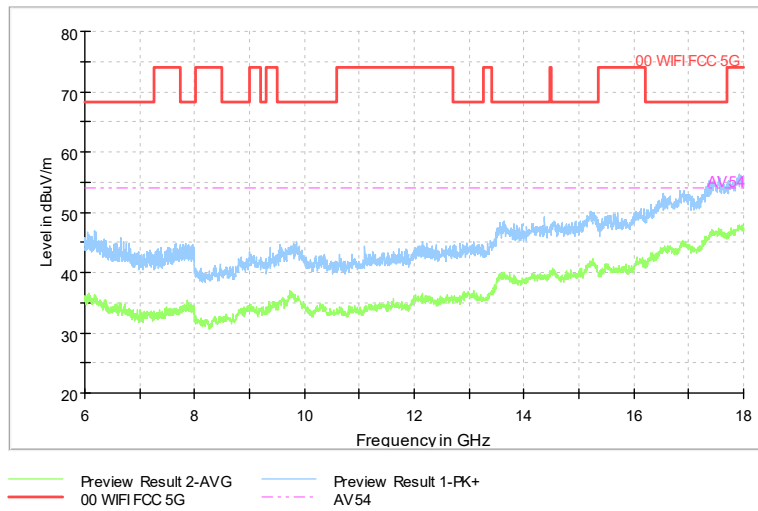

Full Spectrum

Comment

Frequency Range: 6GHz -18GHz
Detector: Av mode and PK mode
Modulation type: 802.11n(HT20)