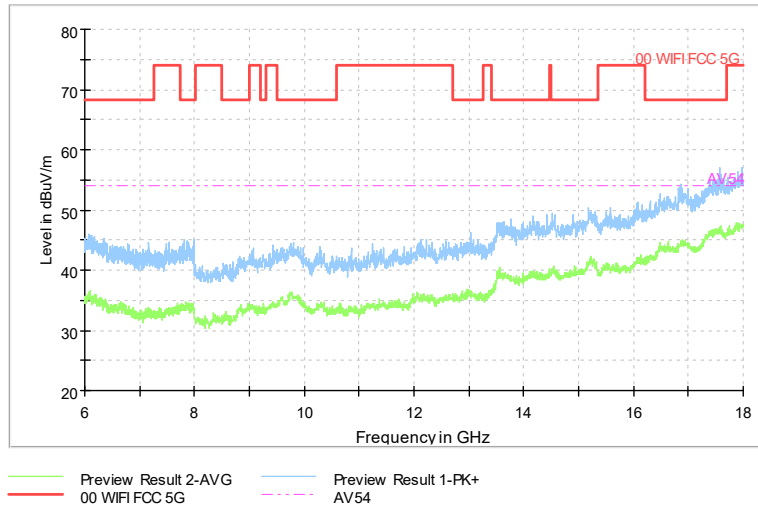

Full Spectrum

Comment

Frequency Range: 6GHz -18GHz
Detector: Av mode and PK mode
Test Mode: 802.11ac(VHT20)