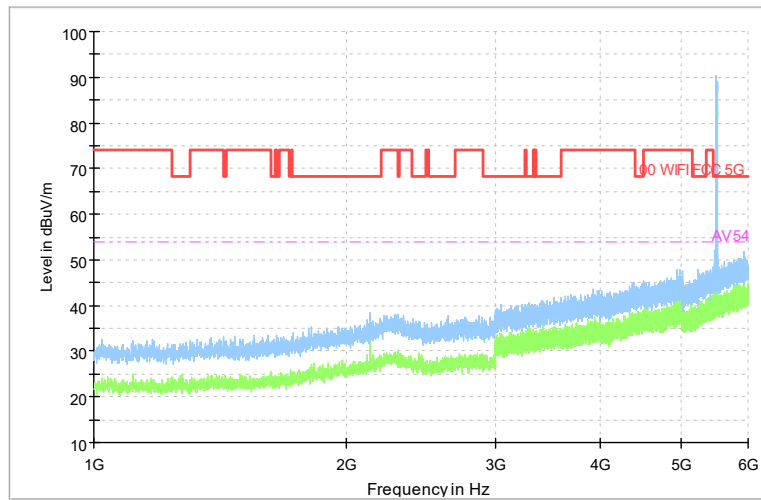

Full Spectrum

Comment

Frequency Range: 30MHz -1GHz
Detector: Av mode and PK mode
Modulation type: 802.11a

Full Spectrum

Comment

Frequency Range: 1GHz -6GHz
Detector: Av mode and PK mode
Modulation type: 802.11a

Full Spectrum

Frequency Range: 6GHz -18GHz
Detector: Av mode and PK mode
Modulation type: 802.11a

Full Spectrum

Frequency Range: 18GHz -40GHz
Detector: Av mode and PK mode
Modulation type: 802.11a

Full Spectrum