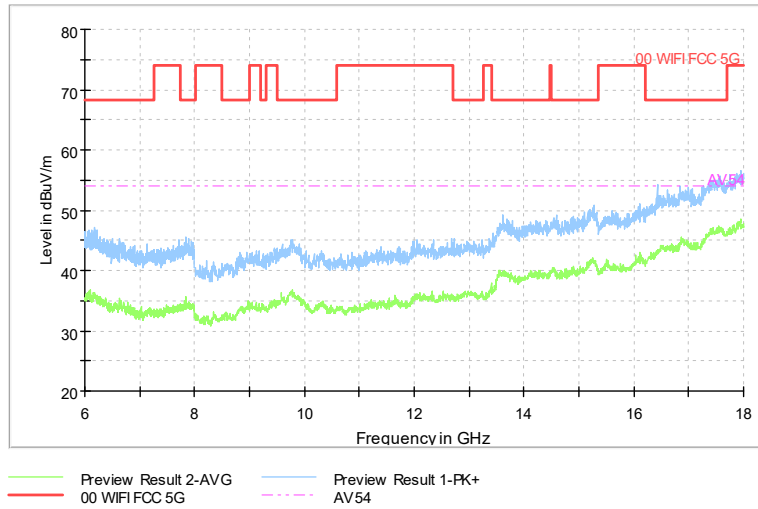

Full Spectrum

Comment

Frequency Range: 6GHz -18GHz
Detector: Av mode and PK mode
Modulation type: 802.11a

Full Spectrum

Comment

Frequency Range: 18GHz -40GHz
Detector: Av mode and PK mode
Modulation type: 802.11a

Full Spectrum

Comment

Frequency Range: 30MHz -1GHz
Detector: Av mode and PK mode
Modulation type: 802.11n(HT20)

Full Spectrum

Comment

Frequency Range: 1GHz -6GHz
Detector: Av mode and PK mode
Modulation type: 802.11n(HT20)

Full Spectrum

Comment

Frequency Range: 6GHz -18GHz
 Detector: Av mode and PK mode
 Modulation type: 802.11n(HT20)

Full Spectrum

Comment

Frequency Range: 18GHz -40GHz
 Detector: Av mode and PK mode
 Modulation type: 802.11n(HT20)