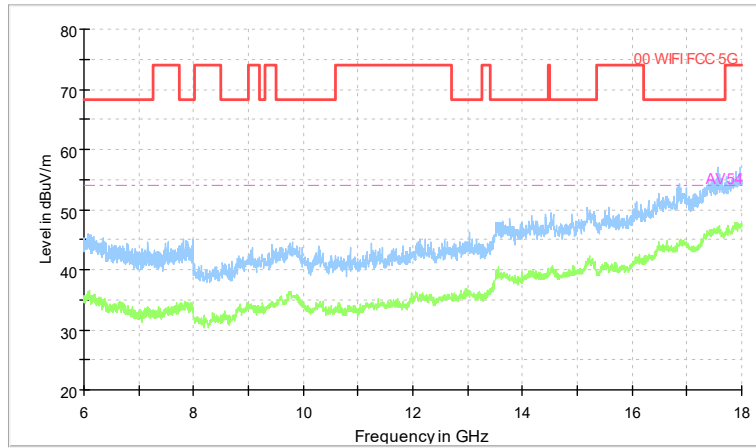

Full Spectrum

Preview Result 2-AVG   Preview Result 1-PK+
00 WIFI FCC 5G   AV54

Comment

v

Frequency Range: 6GHz -18GHz
Detector: Av mode and PK mode
Test Mode: 802.11ac(VHT40)