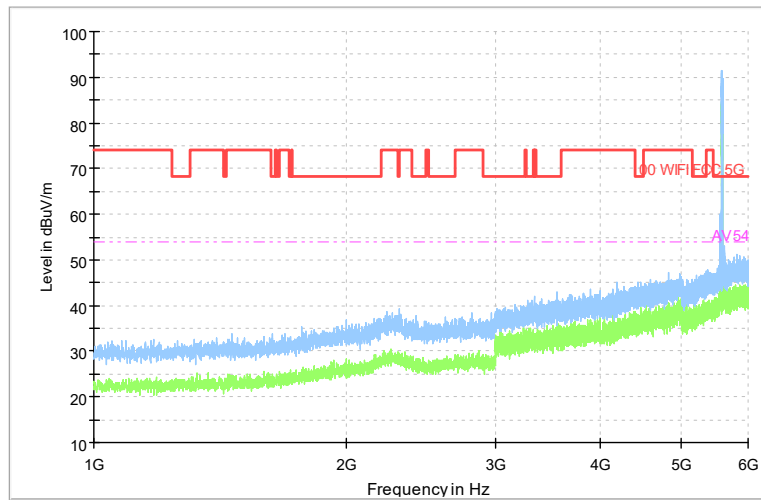

Carrier frequency (MHz): 5700
Channel No.:140

Full Spectrum

Comment

Frequency Range: 30MHz -1GHz
Detector: Av mode and PK mode
Modulation type: 802.11a

Full Spectrum

Comment

Frequency Range: 1GHz -6GHz
Detector: Av mode and PK mode
Modulation type: 802.11a

Full Spectrum

Comment

Frequency Range: 6GHz -18GHz
Detector: Av mode and PK mode
Modulation type: 802.11a

Full Spectrum

Comment

Frequency Range: 18GHz -40GHz
Detector: Av mode and PK mode
Modulation type: 802.11a

Full Spectrum

Comment

Frequency Range: 30MHz -1GHz
Detector: Av mode and PK mode
Modulation type: 802.11n(HT20)

Full Spectrum

Comment

Frequency Range: 1GHz -6GHz
Detector: Av mode and PK mode
Modulation type: 802.11n(HT20)