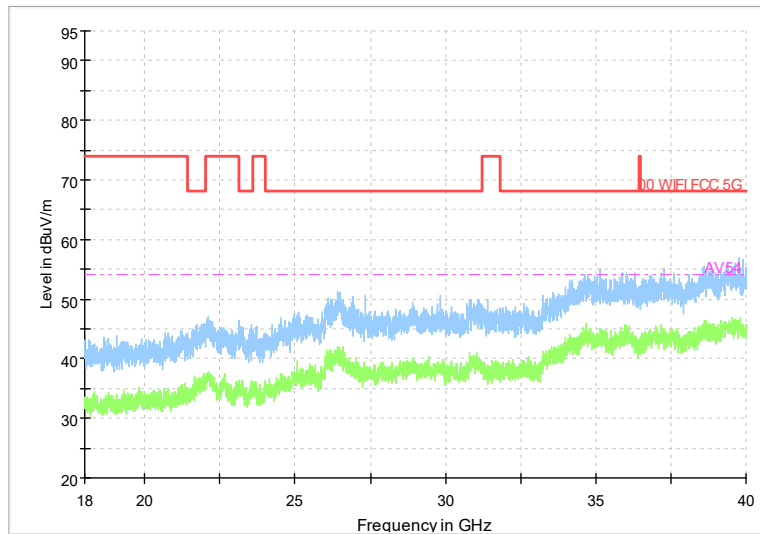

Carrier frequency (MHz): 5590
Channel No.:118

Full Spectrum

Frequency Range: 30MHz -1GHz
Detector: Av mode and PK mode
Modulation type: 802.11n(HT40)

Full Spectrum

Frequency Range: 1GHz -6GHz
Detector: Av mode and PK mode
Modulation type: 802.11n(HT40)

Full Spectrum

Frequency Range: 6GHz -18GHz
Detector: Av mode and PK mode
Modulation type: 802.11n(HT40)

Full Spectrum

Frequency Range: 18GHz -40GHz
Detector: Av mode and PK mode
Modulation type: 802.11n(HT40)