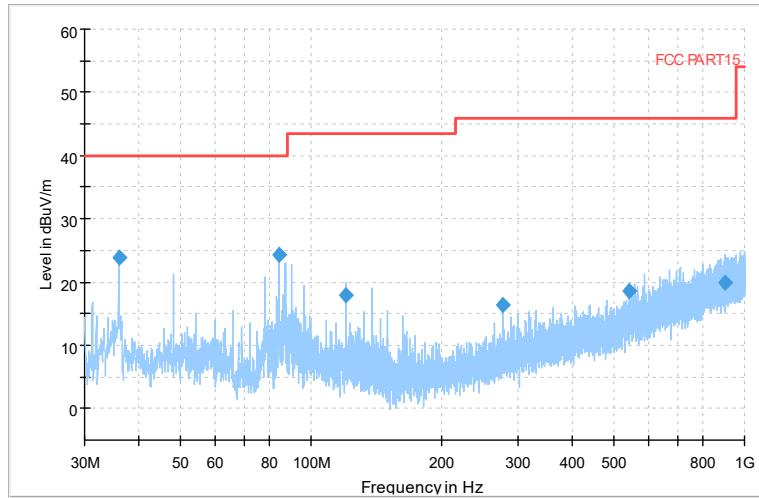

Carrier frequency (MHz): 5785
Channel No.:157

Full Spectrum

Comment

Frequency Range: 30MHz -1GHz
Detector: Av mode and PK mode
Modulation type: 802.11a