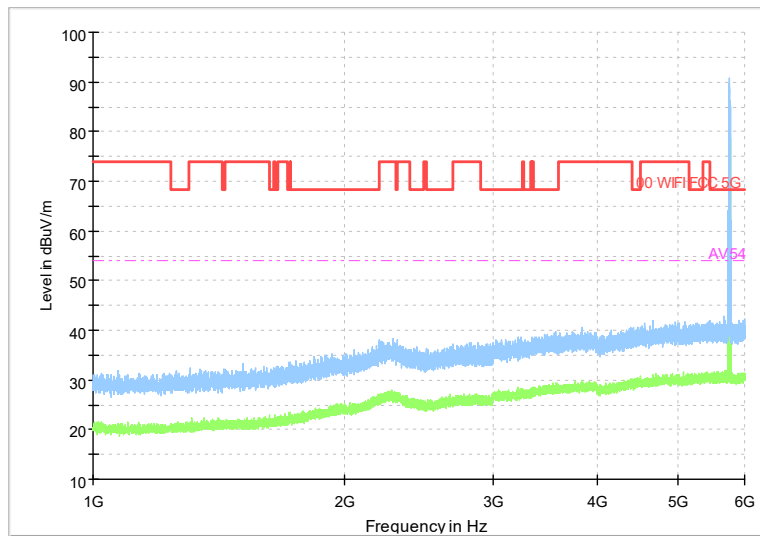

Full Spectrum

Comment

Frequency Range: 6GHz -18GHz
Detector: Av mode and PK mode
Test Mode: 802.11ac(VHT20)

Full Spectrum

Comment

Frequency Range: 18GHz -40GHz
Detector: Av mode and PK mode
Test Mode: 802.11ac(VHT20)

Carrier frequency (MHz): 5755
Channel No.:151

Full Spectrum

Frequency Range: 30MHz -1GHz
Detector: Av mode and PK mode
Modulation type: 802.11n(HT40)

Full Spectrum

Frequency Range: 1GHz -6GHz
Detector: Av mode and PK mode
Modulation type: 802.11n(HT40)