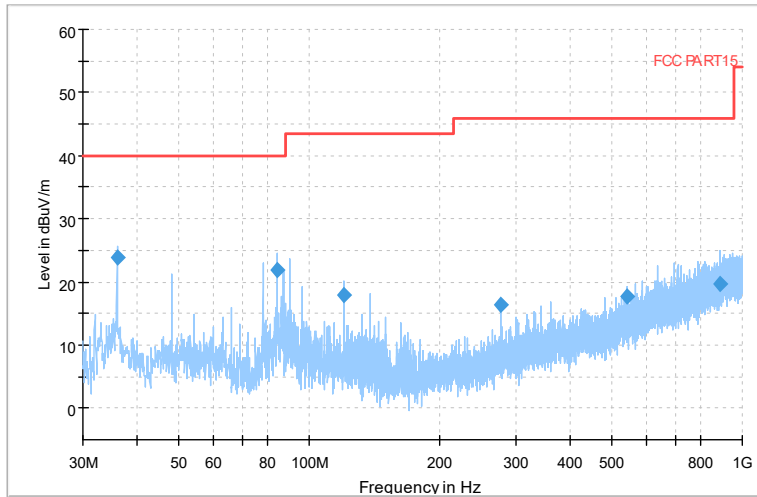

Full Spectrum

Comment

Frequency Range: 30MHz -1GHz
Detector: Av mode and PK mode
Test Mode: 802.11ac(VHT20)