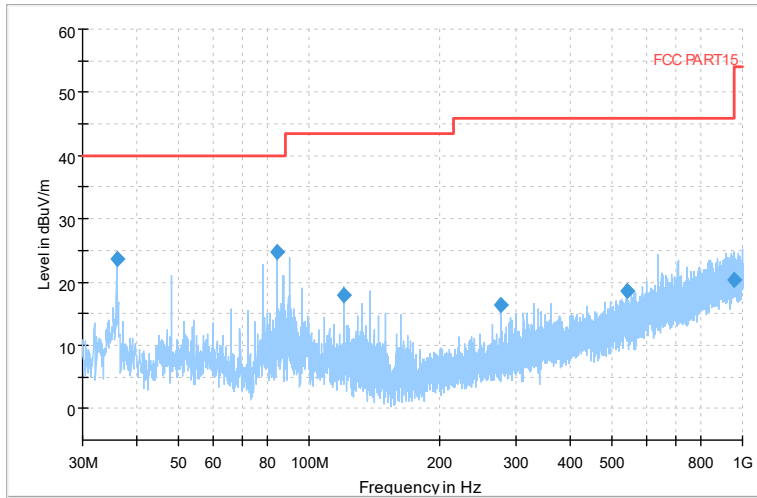

Carrier frequency (MHz): 5600
Channel No.:120

Full Spectrum

Comment

Frequency Range: 30MHz -1GHz
Detector: Av mode and PK mode
Modulation type: 802.11a