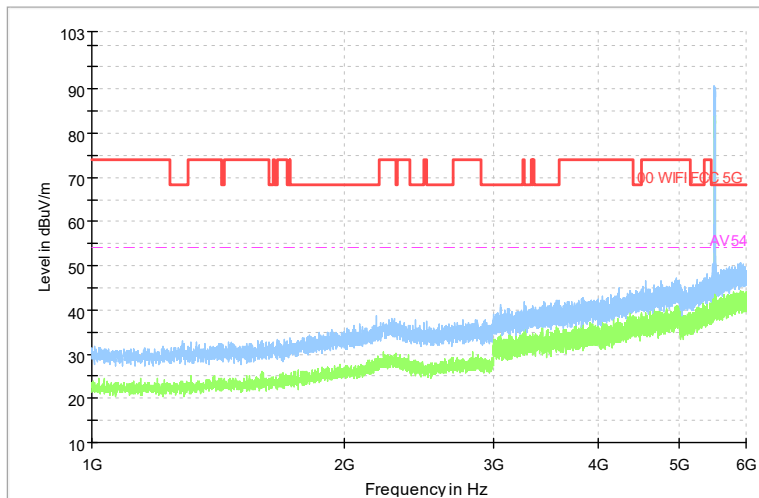

Full Spectrum

Comment

Frequency Range: 1GHz -6GHz
Detector: Av mode and PK mode
Test Mode: 802.11ac(VHT40)