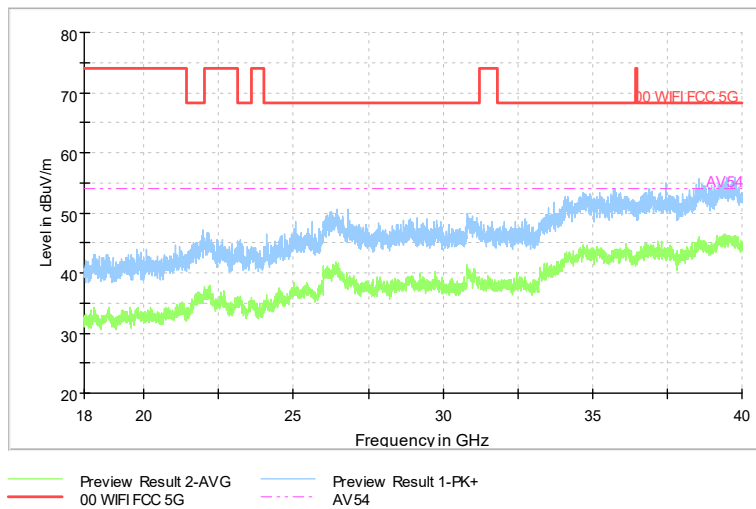

Full Spectrum

Comment

Frequency Range: 18GHz -40GHz
Detector: Av mode and PK mode
Test Mode: 802.11ac(VHT20)

Carrier frequency (MHz): 5825
Channel No.:165