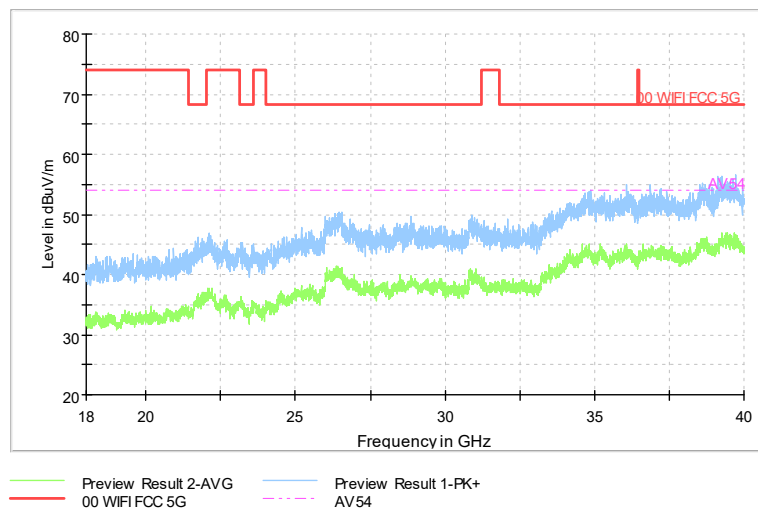

Full Spectrum

Comment

Frequency Range: 30MHz -1GHz
Detector: Av mode and PK mode
Test Mode: 802.11ac(VHT20)

Full Spectrum

Comment

Frequency Range: 1GHz -6GHz
Detector: Av mode and PK mode
Test Mode: 802.11ac(VHT20)

Full Spectrum

Comment

Frequency Range: 6GHz -18GHz
 Detector: Av mode and PK mode
 Test Mode: 802.11ac(VHT20)

Full Spectrum

Comment

Frequency Range: 18GHz -40GHz
 Detector: Av mode and PK mode
 Test Mode: 802.11ac(VHT20)