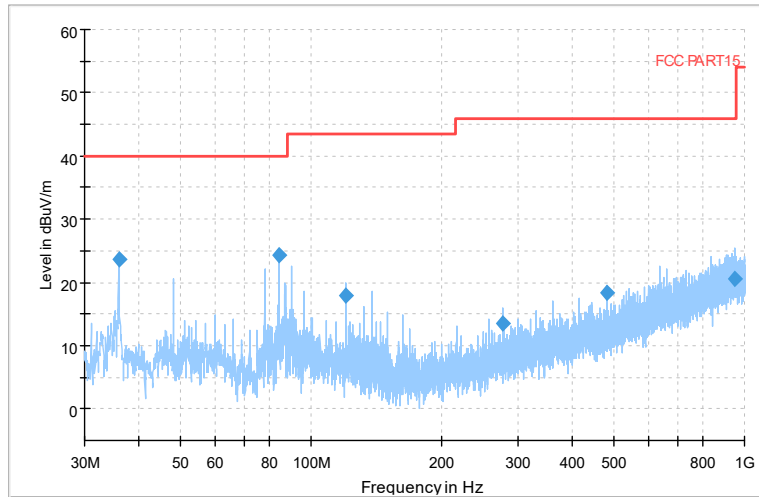

Full Spectrum

Comment

Frequency Range: 30MHz -1GHz
Detector: Av mode and PK mode
Test Mode: 802.11ac(VHT40)