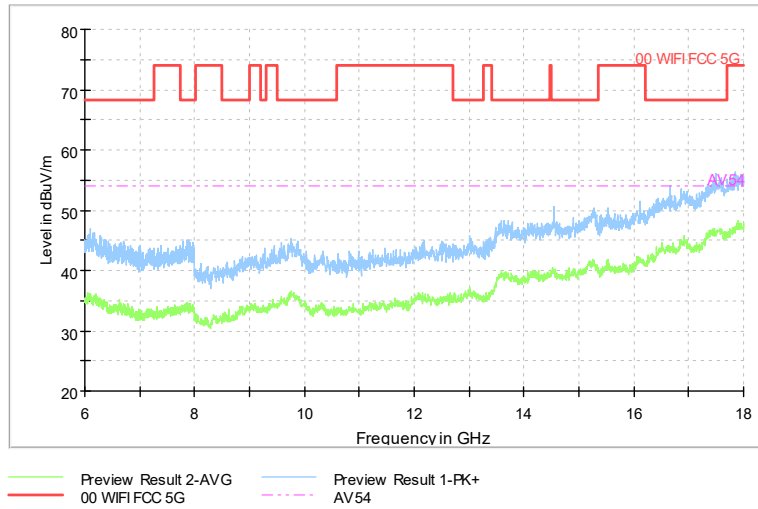

Full Spectrum

Comment

Frequency Range: 6GHz -18GHz
Detector: Av mode and PK mode
Modulation type: 802.11a