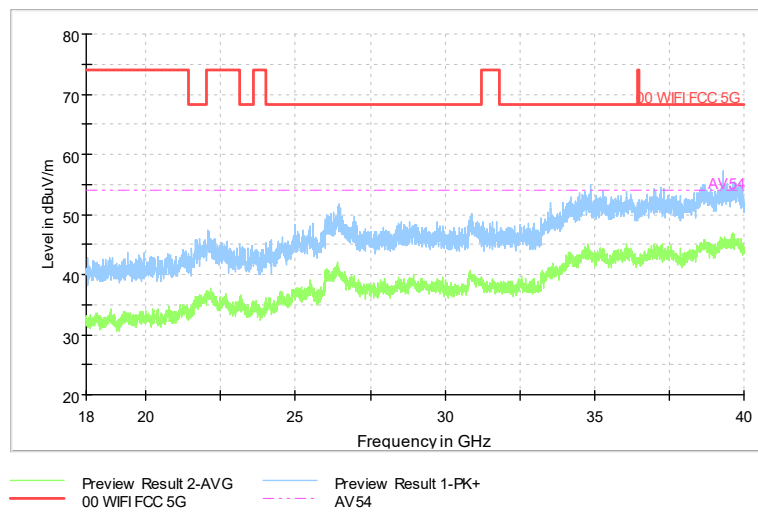

Full Spectrum

Comment

Frequency Range: 30MHz -1GHz
Detector: Av mode and PK mode
Test Mode: 802.11ac(VHT20)

Full Spectrum

Comment

Frequency Range: 1GHz -6GHz
Detector: Av mode and PK mode
Test Mode: 802.11ac(VHT20)

Full Spectrum

Comment

Frequency Range: 6GHz -18GHz
Detector: Av mode and PK mode
Test Mode: 802.11ac(VHT20)

Full Spectrum

Comment

Frequency Range: 18GHz -40GHz
Detector: Av mode and PK mode
Test Mode: 802.11ac(VHT20)