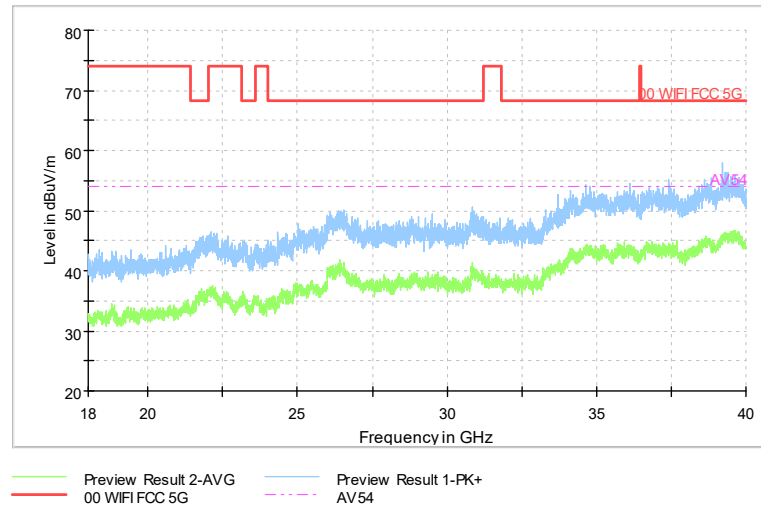

Full Spectrum

Comment

Frequency Range: 6GHz -18GHz
 Detector: Av mode and PK mode
 Modulation type: 802.11n(HT20)

Full Spectrum

Comment

Frequency Range: 18GHz -40GHz
 Detector: Av mode and PK mode
 Modulation type: 802.11n(HT20)

Full Spectrum

Comment

Frequency Range: 30MHz -1GHz
Detector: Av mode and PK mode
Test Mode: 802.11ac(VHT20)

Full Spectrum

Comment

Frequency Range: 1GHz -6GHz
Detector: Av mode and PK mode
Test Mode: 802.11ac(VHT20)

Full Spectrum

Comment

Frequency Range: 6GHz -18GHz
Detector: Av mode and PK mode
Test Mode: 802.11ac(VHT20)

Full Spectrum

Comment

Frequency Range: 18GHz -40GHz
Detector: Av mode and PK mode
Test Mode: 802.11ac(VHT20)