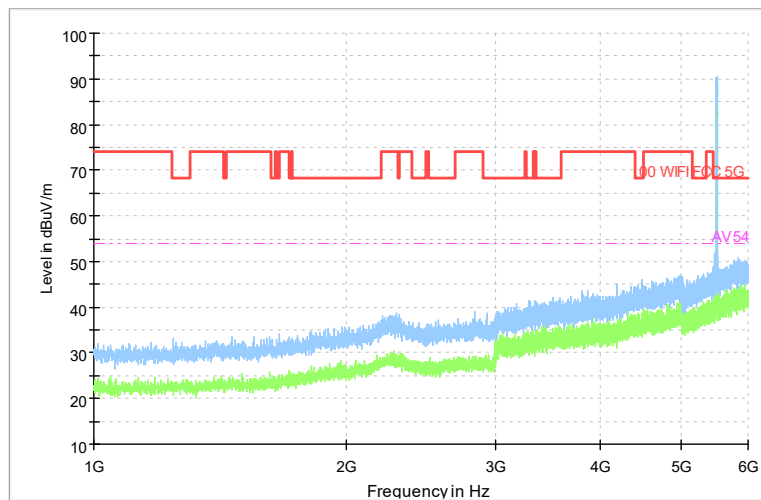

Full Spectrum

Comment

Frequency Range: 6GHz -18GHz
Detector: Av mode and PK mode
Test Mode: 802.11ac(VHT20)

Full Spectrum

Comment

Frequency Range: 18GHz -40GHz
Detector: Av mode and PK mode
Test Mode: 802.11ac(VHT20)

Carrier frequency (MHz): 5600
Channel No.:120

Full Spectrum

Comment

Frequency Range: 30MHz -1GHz
Detector: Av mode and PK mode
Modulation type: 802.11a

Full Spectrum

Comment

Frequency Range: 1GHz -6GHz
Detector: Av mode and PK mode
Modulation type: 802.11a

Full Spectrum

Comment

Frequency Range: 6GHz -18GHz
Detector: Av mode and PK mode
Modulation type: 802.11a

Full Spectrum

Comment

Frequency Range: 18GHz -40GHz
Detector: Av mode and PK mode
Modulation type: 802.11a