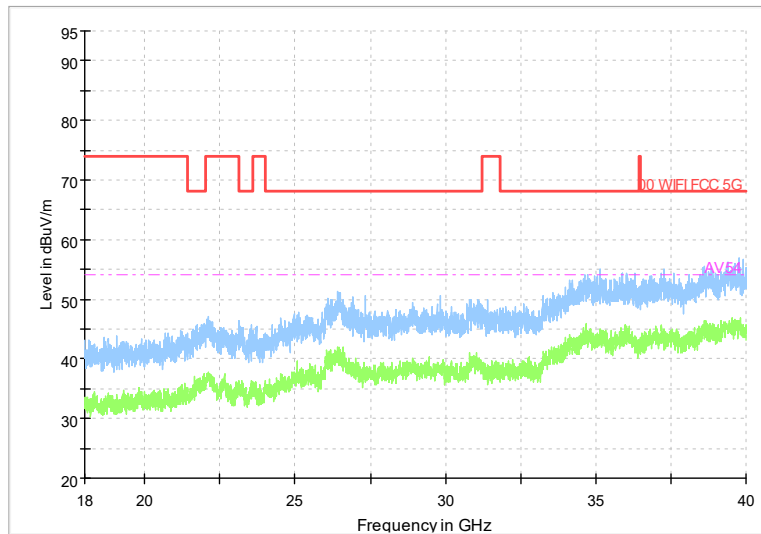

Full Spectrum

Comment

Frequency Range: 6GHz -18GHz
Detector: Av mode and PK mode
Test Mode: 802.11ac(VHT20)

Full Spectrum

Comment

Frequency Range: 18GHz -40GHz
Detector: Av mode and PK mode
Test Mode: 802.11ac(VHT20)

Carrier frequency (MHz): 5510
Channel No.:102

Full Spectrum

Frequency Range: 30MHz -1GHz
Detector: Av mode and PK mode
Modulation type: 802.11n(HT40)

Full Spectrum

Frequency Range: 1GHz -6GHz
Detector: Av mode and PK mode
Modulation type: 802.11n(HT40)

Full Spectrum

Frequency Range: 6GHz -18GHz
Detector: Av mode and PK mode
Modulation type: 802.11n(HT40)

Full Spectrum

Frequency Range: 18GHz -40GHz
Detector: Av mode and PK mode
Modulation type: 802.11n(HT40)