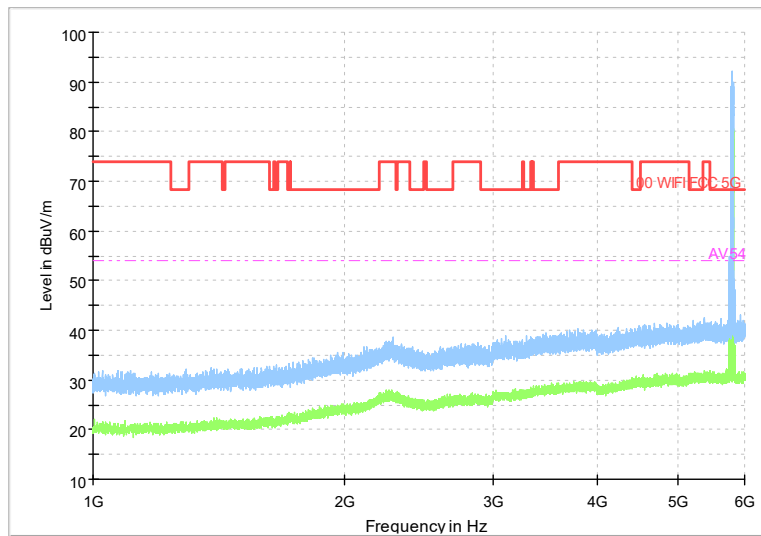

Full Spectrum

Preview Result 2-AVG Preview Result 1-PK+
00 WIFI FCC 5G AV54

Comment

v

Frequency Range: 6GHz -18GHz
Detector: Av mode and PK mode
Test Mode: 802.11ac(VHT40)

Full Spectrum

Preview Result 2-AVG Preview Result 1-PK+
00 WIFI FCC 5G AV54

Comment

Frequency Range: 18GHz -40GHz
Detector: Av mode and PK mode
Test Mode: 802.11ac(VHT40)

Carrier frequency (MHz): 5795
Channel No.:159

Full Spectrum

Frequency Range: 30MHz -1GHz
Detector: Av mode and PK mode
Modulation type: 802.11n(HT40)

Full Spectrum

Frequency Range: 1GHz -6GHz
Detector: Av mode and PK mode
Modulation type: 802.11n(HT40)

Full Spectrum

Frequency Range: 6GHz -18GHz
Detector: Av mode and PK mode
Modulation type: 802.11n(HT40)