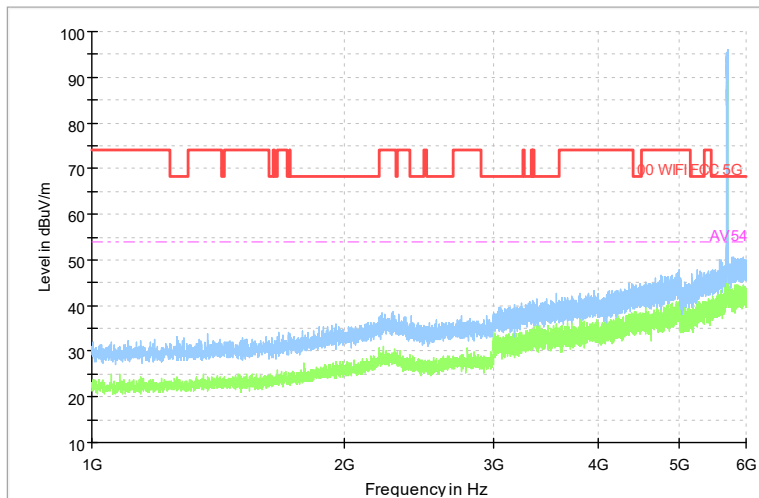

Full Spectrum

Comment

Frequency Range: 1GHz -6GHz
Detector: Av mode and PK mode
Test Mode: 802.11ac(VHT40)