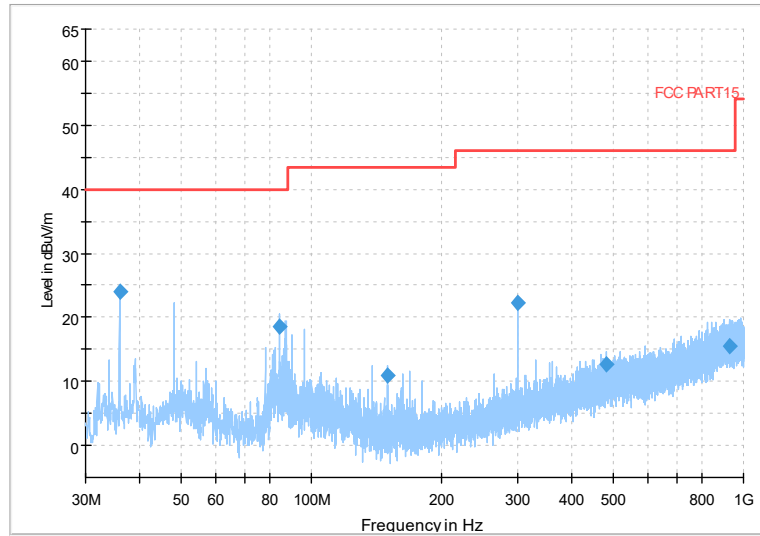

Full Spectrum

Comment

Frequency Range: 6GHz -18GHz
Detector: Av mode and PK mode
Test Mode: 802.11ac(VHT20)

Full Spectrum

Comment

Frequency Range: 18GHz -40GHz
Detector: Av mode and PK mode
Test Mode: 802.11ac(VHT20)

Carrier frequency (MHz): 5510
Channel No.:102

Full Spectrum

Frequency Range: 30MHz -1GHz
Detector: Av mode and PK mode
Modulation type: 802.11n(HT40)

Full Spectrum

Frequency Range: 1GHz -6GHz
Detector: Av mode and PK mode
Modulation type: 802.11n(HT40)