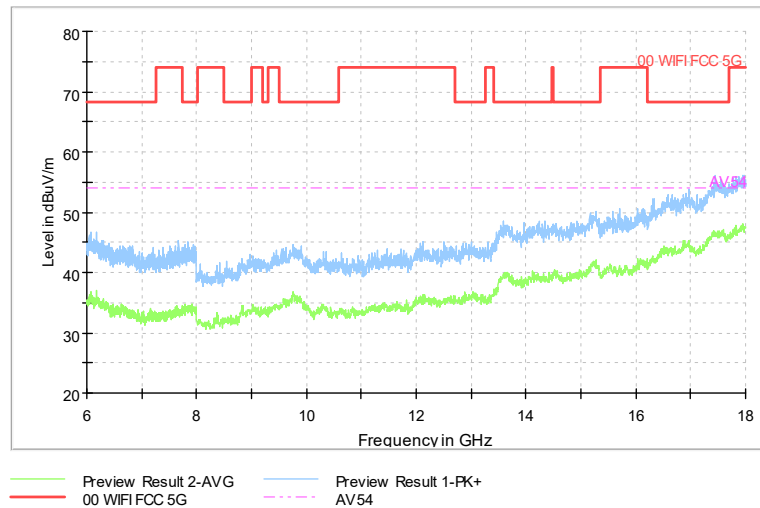

Full Spectrum

Comment

Frequency Range: 6GHz -18GHz
Detector: Av mode and PK mode
Test Mode: 802.11ac(VHT40)