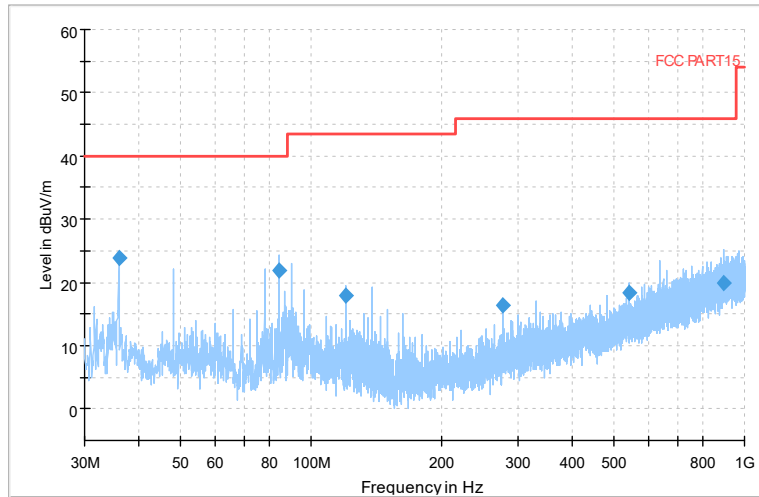

Full Spectrum

Comment

Frequency Range: 30MHz -1GHz
Detector: Av mode and PK mode
Test Mode: 802.11ac(VHT20)