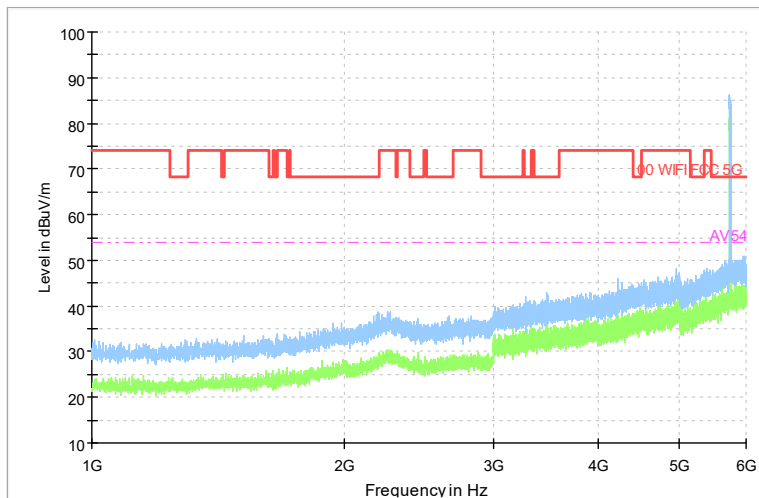

Carrier frequency (MHz): 5690
Channel No.:138

Frequency Range: 30MHz -1GHz
Detector: Av mode and PK mode
Test Mode: 802.11ac(VHT80)

Frequency Range: 1GHz -6GHz
Detector: Av mode and PK mode
Test Mode: 802.11ac(VHT80)

Full Spectrum

Frequency Range: 6GHz -18GHz
Detector: Av mode and PK mode
Test Mode: 802.11ac(VHT80)

Full Spectrum

Frequency Range: 18GHz -40GHz
Detector: Av mode and PK mode
Test Mode: 802.11ac(VHT80)

Carrier frequency (MHz): 5745
Channel No.:149

Full Spectrum

Comment

Frequency Range: 30MHz -1GHz
Detector: Av mode and PK mode
Modulation type: 802.11a

Full Spectrum

Comment

Frequency Range: 1GHz -6GHz
Detector: Av mode and PK mode
Modulation type: 802.11a