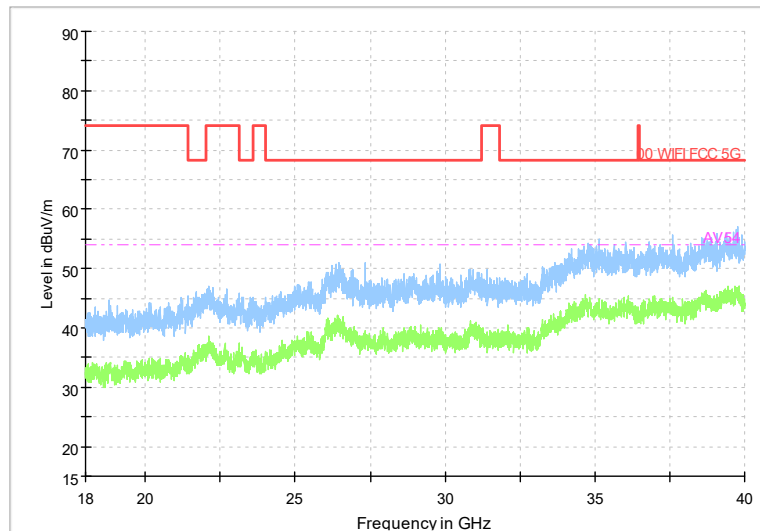

Frequency Range: 1GHz -6GHz
Detector: Av mode and PK mode
Test Mode: 802.11ac(VHT80)

Full Spectrum

Comment

Frequency Range: 6GHz -18GHz
Detector: Av mode and PK mode
Test Mode: 802.11ac(VHT80)

Full Spectrum