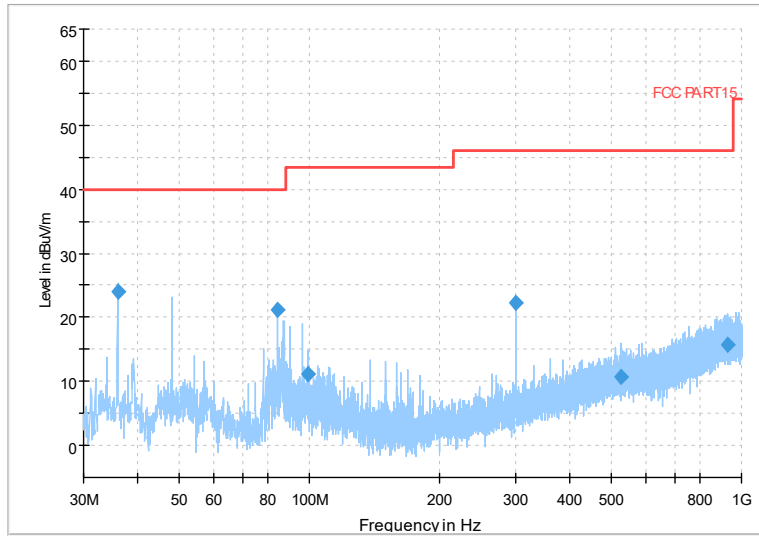

Full Spectrum

Comment

Frequency Range: 6GHz -18GHz
Detector: Av mode and PK mode
Test Mode: 802.11ac(VHT40)

Full Spectrum

Comment

Frequency Range: 18GHz -40GHz
Detector: Av mode and PK mode
Test Mode: 802.11ac(VHT40)

Carrier frequency (MHz): 5710
Channel No.:142

Full Spectrum

Frequency Range: 30MHz -1GHz
Detector: Av mode and PK mode
Modulation type: 802.11n(HT40)

Full Spectrum

Frequency Range: 1GHz -6GHz
Detector: Av mode and PK mode
Modulation type: 802.11n(HT40)