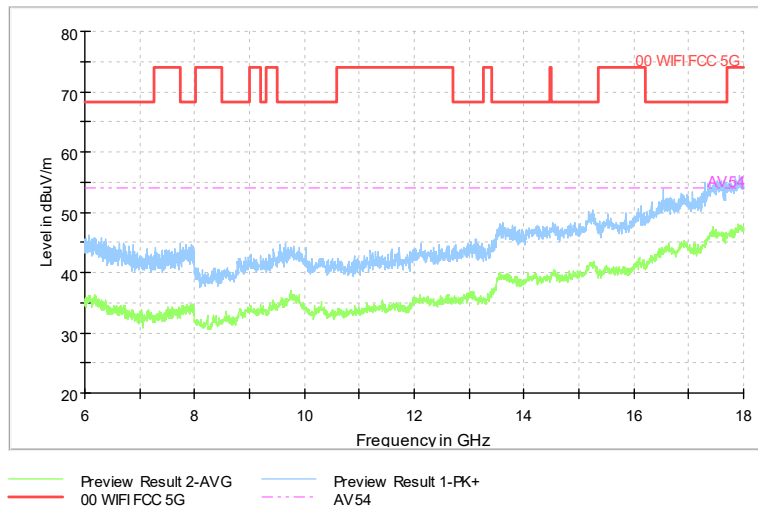

Full Spectrum

Frequency Range: 6GHz -18GHz
 Detector: Av mode and PK mode
 Test Mode: 802.11ac(VHT80)

Full Spectrum

Frequency Range: 18GHz -40GHz
 Detector: Av mode and PK mode
 Test Mode: 802.11ac(VHT80)

Carrier frequency (MHz): 5610
Channel No.:122

Frequency Range: 30MHz -1GHz
Detector: Av mode and PK mode
Test Mode: 802.11ac(VHT80)

Frequency Range: 1GHz -6GHz
Detector: Av mode and PK mode
Test Mode: 802.11ac(VHT80)

Full Spectrum

Comment

Frequency Range: 6GHz -18GHz
Detector: Av mode and PK mode
Test Mode: 802.11ac(VHT80)

Full Spectrum

Comment

Frequency Range: 18GHz -40GHz
Detector: Av mode and PK mode
Test Mode: 802.11ac(VHT80)