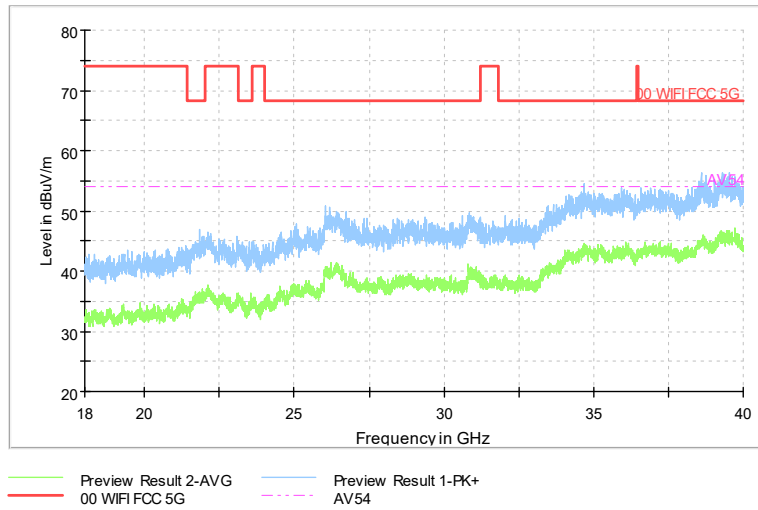

Full Spectrum

Comment

Frequency Range: 18GHz -40GHz
Detector: Av mode and PK mode
Modulation type: 802.11a