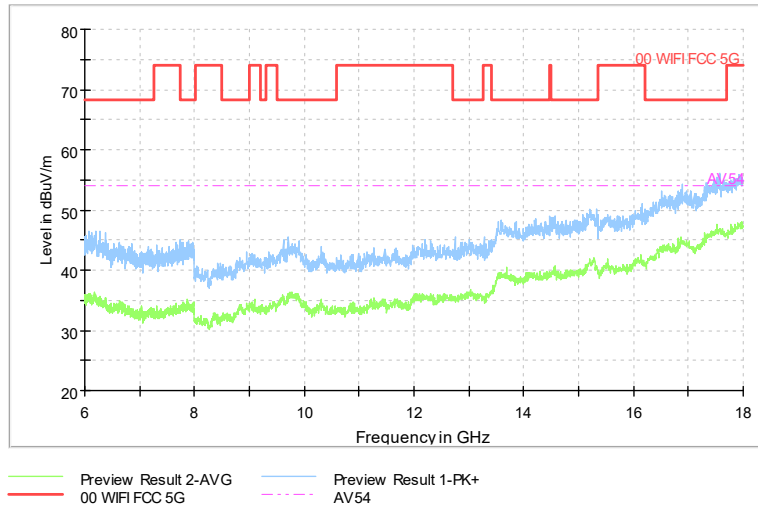

Full Spectrum

Comment

Frequency Range: 6GHz -18GHz
Detector: Av mode and PK mode
Modulation type: 802.11a

Full Spectrum

Comment

Frequency Range: 18GHz -40GHz
Detector: Av mode and PK mode
Modulation type: 802.11a

Full Spectrum

Comment

Frequency Range: 30MHz -1GHz
Detector: Av mode and PK mode
Modulation type: 802.11n(HT20)

Full Spectrum

Comment

Frequency Range: 1GHz -6GHz
Detector: Av mode and PK mode
Modulation type: 802.11n(HT20)

Full Spectrum

Comment

Frequency Range: 6GHz -18GHz
Detector: Av mode and PK mode
Modulation type: 802.11n(HT20)

Full Spectrum

Comment

Frequency Range: 18GHz -40GHz
Detector: Av mode and PK mode
Modulation type: 802.11n(HT20)