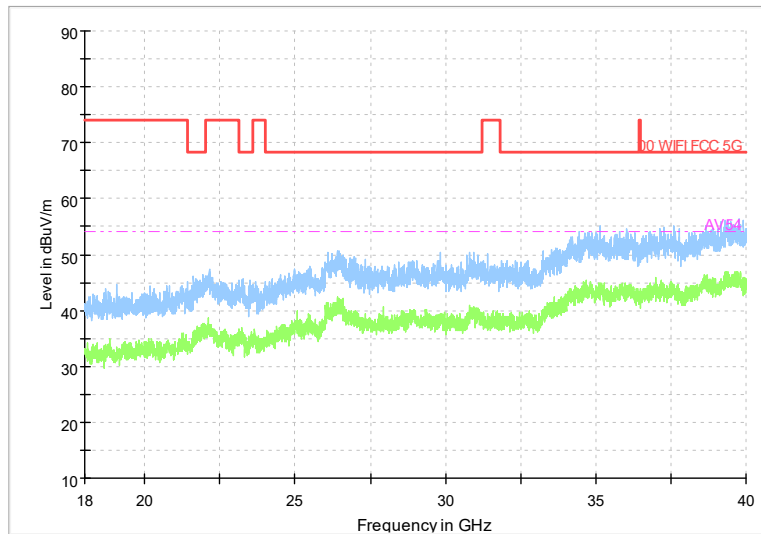

Carrier frequency (MHz): 5755
Channel No.:151

Full Spectrum

Frequency Range: 30MHz -1GHz
Detector: Av mode and PK mode
Modulation type: 802.11n(HT40)

Full Spectrum

Frequency Range: 1GHz -6GHz
Detector: Av mode and PK mode
Modulation type: 802.11n(HT40)

Full Spectrum

Frequency Range: 6GHz -18GHz
Detector: Av mode and PK mode
Modulation type: 802.11n(HT40)

Full Spectrum

Frequency Range: 18GHz -40GHz
Detector: Av mode and PK mode
Modulation type: 802.11n(HT40)