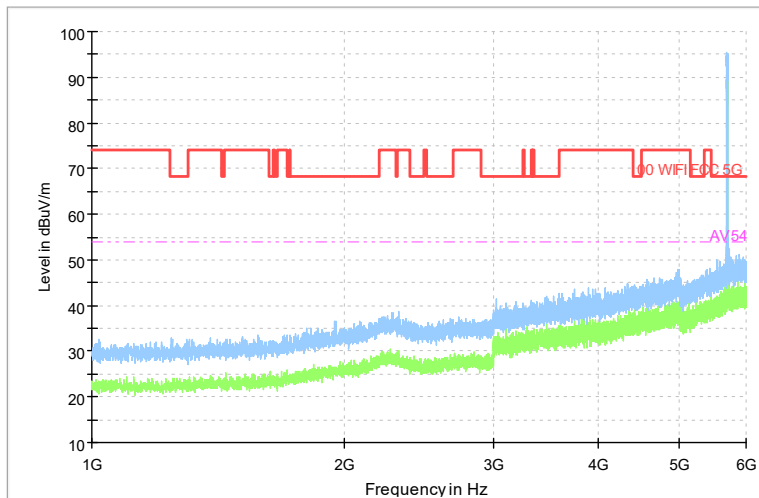

Full Spectrum

Comment

Frequency Range: 6GHz -18GHz
 Detector: Av mode and PK mode
 Modulation type: 802.11n(HT20)

Full Spectrum

Comment

Frequency Range: 18GHz -40GHz
 Detector: Av mode and PK mode
 Modulation type: 802.11n(HT20)

Full Spectrum

Comment

Frequency Range: 30MHz -1GHz
Detector: Av mode and PK mode
Test Mode: 802.11ac(VHT20)

Full Spectrum

Comment

Frequency Range: 1GHz -6GHz
Detector: Av mode and PK mode
Test Mode: 802.11ac(VHT20)