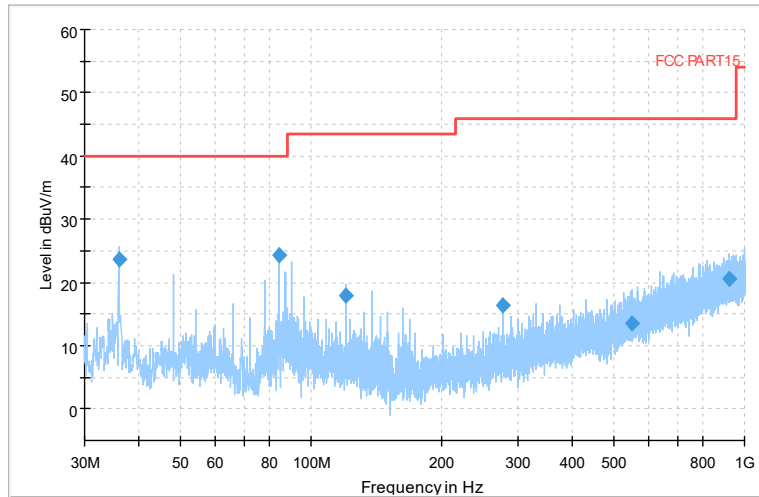

Full Spectrum

Comment

Frequency Range: 30MHz -1GHz
Detector: Av mode and PK mode
Test Mode: 802.11ac(VHT20)