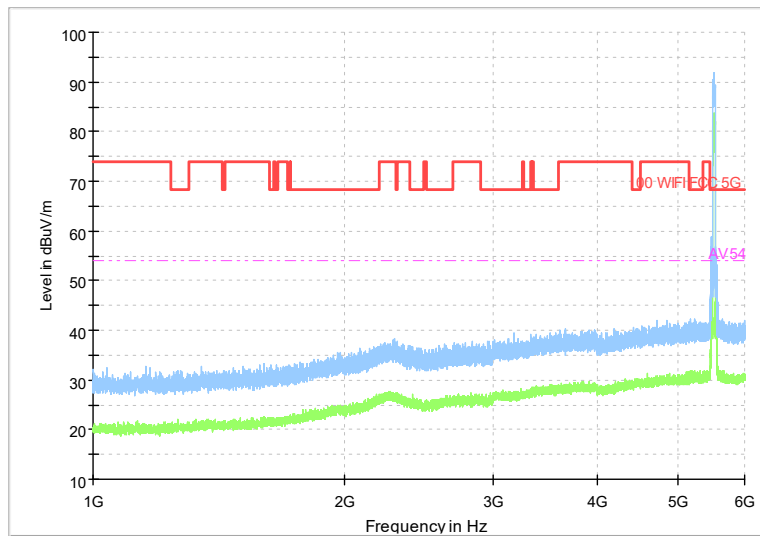

Full Spectrum

Comment

Frequency Range: 6GHz -18GHz
Detector: Av mode and PK mode
Test Mode: 802.11ac(VHT20)

Full Spectrum

Comment

Frequency Range: 18GHz -40GHz
Detector: Av mode and PK mode
Test Mode: 802.11ac(VHT20)

Carrier frequency (MHz): 5510
Channel No.:102

Full Spectrum

Frequency Range: 30MHz -1GHz
Detector: Av mode and PK mode
Modulation type: 802.11n(HT40)

Full Spectrum

Frequency Range: 1GHz -6GHz
Detector: Av mode and PK mode
Modulation type: 802.11n(HT40)