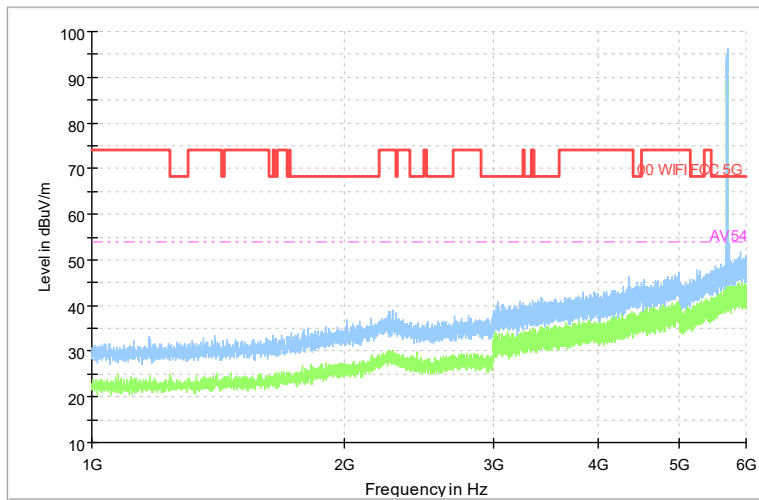

Full Spectrum

Comment

Frequency Range: 30MHz -1GHz
Detector: Av mode and PK mode
Modulation type: 802.11n(HT20)

Full Spectrum

Comment

Frequency Range: 1GHz -6GHz
Detector: Av mode and PK mode
Modulation type: 802.11n(HT20)

Full Spectrum

Comment

Frequency Range: 6GHz -18GHz
 Detector: Av mode and PK mode
 Modulation type: 802.11n(HT20)

Full Spectrum

Comment

Frequency Range: 18GHz -40GHz
 Detector: Av mode and PK mode
 Modulation type: 802.11n(HT20)

Full Spectrum

Comment

Frequency Range: 30MHz -1GHz
Detector: Av mode and PK mode
Test Mode: 802.11ac(VHT20)

Full Spectrum

Comment

Frequency Range: 1GHz -6GHz
Detector: Av mode and PK mode
Test Mode: 802.11ac(VHT20)