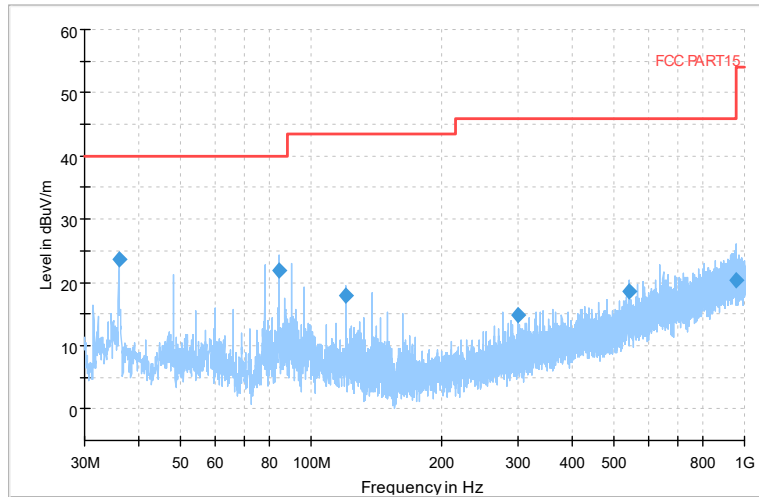

Full Spectrum

Comment

Frequency Range: 30MHz -1GHz
Detector: Av mode and PK mode
Test Mode: 802.11ac(VHT40)