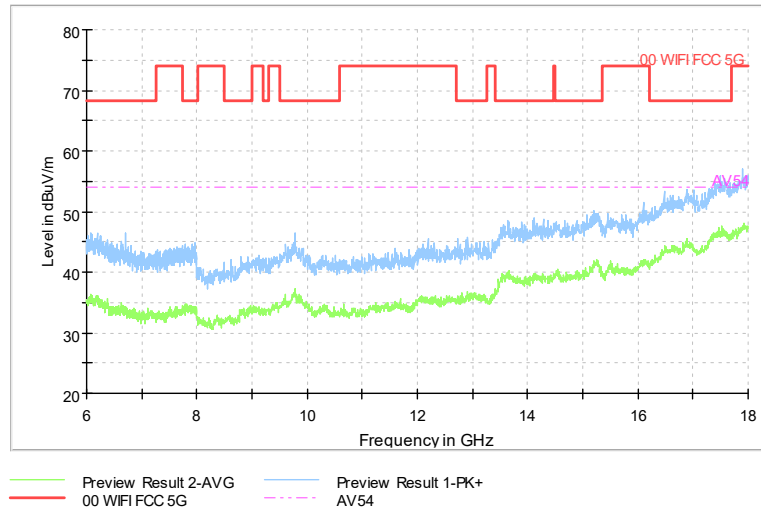

Full Spectrum

Comment

Frequency Range: 30MHz -1GHz
Detector: Av mode and PK mode
Test Mode: 802.11ac(VHT20)

Full Spectrum

Comment

Frequency Range: 1GHz -6GHz
Detector: Av mode and PK mode
Test Mode: 802.11ac(VHT20)

Full Spectrum

Comment

Frequency Range: 6GHz -18GHz
Detector: Av mode and PK mode
Test Mode: 802.11ac(VHT20)

Full Spectrum

Comment

Frequency Range: 18GHz -40GHz
Detector: Av mode and PK mode
Test Mode: 802.11ac(VHT20)