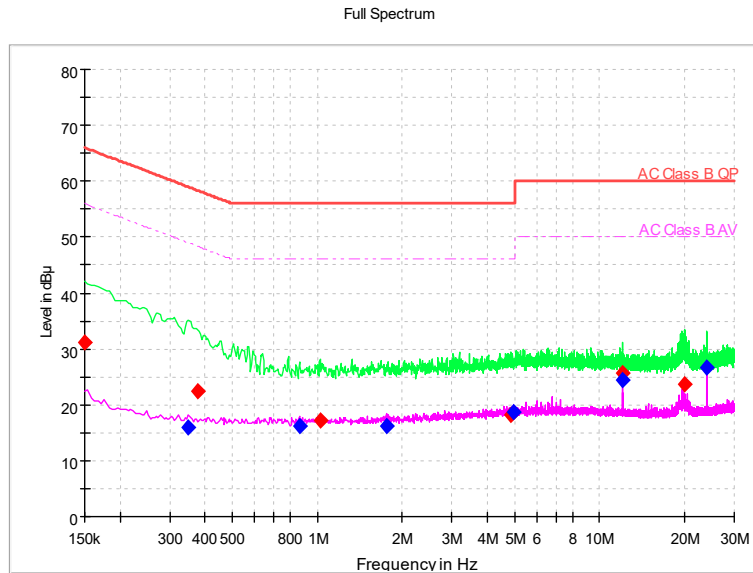

A “reference path loss” Corr.(dB) is established and the $L_{cable}+ATT+VDF$ is the attenuation of “reference path loss”, and including the cable loss, the attenuation of the attenuator, the voltage division factor of AMN.

The measurement results are obtained as described below:

$$P_{result}=P_{mea}+ Corr.(dB)$$

Sample calculation: $(31.24dB\mu V) = (1.54dB\mu V) + (29.7dB)$, the corresponding frequency is 0.15MHz.

L+N Line

MEASUREMENT RESULT:

Frequency (MHz)	QuasiPeak (dBμV)	Average (dBμV)	Limit (dBμV)	Margin (dB)	Line	Corr. (dB)	Pmea QuasiPeak (dBμV)	Pmea Average (dBμV)
0.15	31.24	---	66	34.76	N	29.7	1.54	---
0.350422	---	16.04	48.95	32.91	L1	29.8	---	-13.76
0.376007	22.32	---	58.37	36.05	L1	29.8	-7.48	---
0.8664	---	16.27	46	29.73	L1	29.8	---	-13.53
1.024179	17.13	---	56	38.87	L1	29.8	-12.67	---
1.753372	---	16.25	46	29.75	N	29.8	---	-13.55
4.832186	18.28	---	56	37.72	N	29.8	-11.52	---
4.951586	---	18.58	46	27.42	L1	29.9	---	-11.32
12.038829	---	24.39	50	25.61	L1	30	---	-5.61
12.038829	25.69	---	60	34.31	L1	30	-4.31	---
19.949079	23.6	---	60	36.4	N	30.2	-6.6	---
24.03	---	26.7	50	23.3	N	30.2	---	-3.5

---End of Test Report---