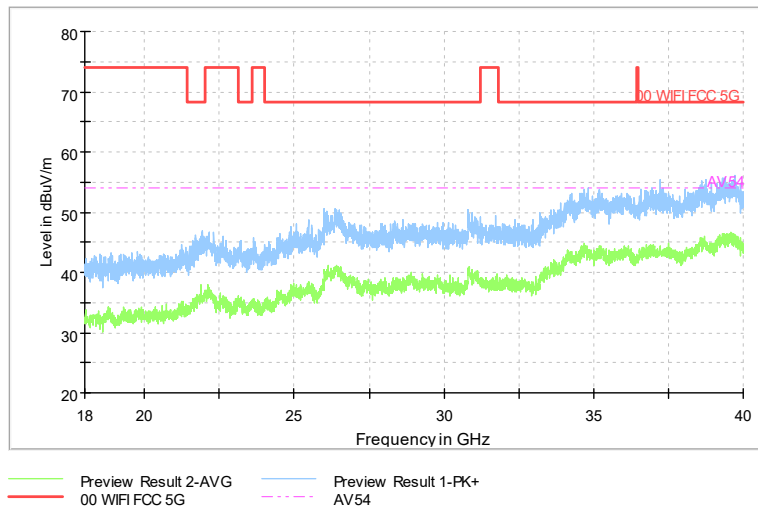

Full Spectrum

Comment

Frequency Range: 18GHz -40GHz
Detector: Av mode and PK mode
Test Mode: 802.11ac(VHT20)