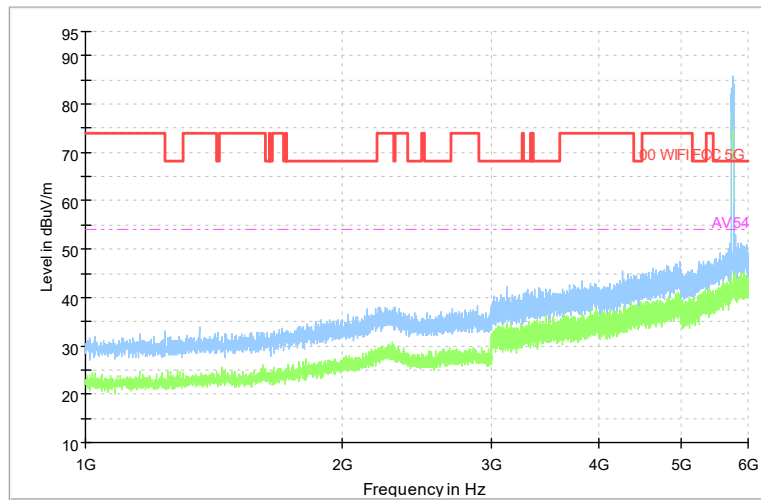

Carrier frequency (MHz): 5825
Channel No.:165

Full Spectrum

Comment

Frequency Range: 30MHz -1GHz
Detector: Av mode and PK mode
Modulation type: 802.11a

Full Spectrum

Comment

Frequency Range: 1GHz -6GHz
Detector: Av mode and PK mode
Modulation type: 802.11a