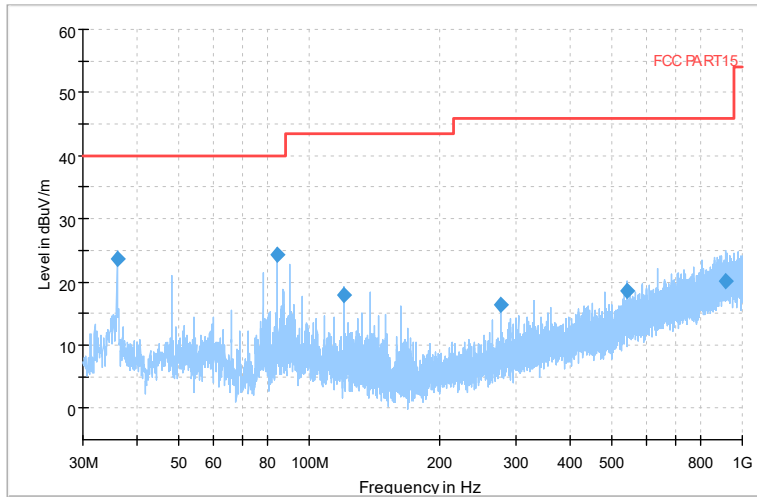

Full Spectrum

Comment

Frequency Range: 30MHz -1GHz
Detector: Av mode and PK mode
Test Mode: 802.11ac(VHT20)