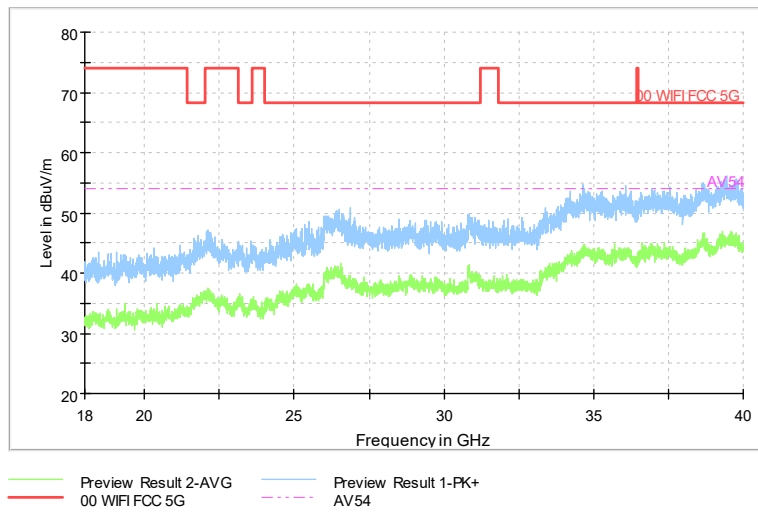

Full Spectrum

Comment

Frequency Range: 18GHz -40GHz
Detector: Av mode and PK mode
Test Mode: 802.11ac(VHT40)

Carrier frequency (MHz): 5710
Channel No.:142