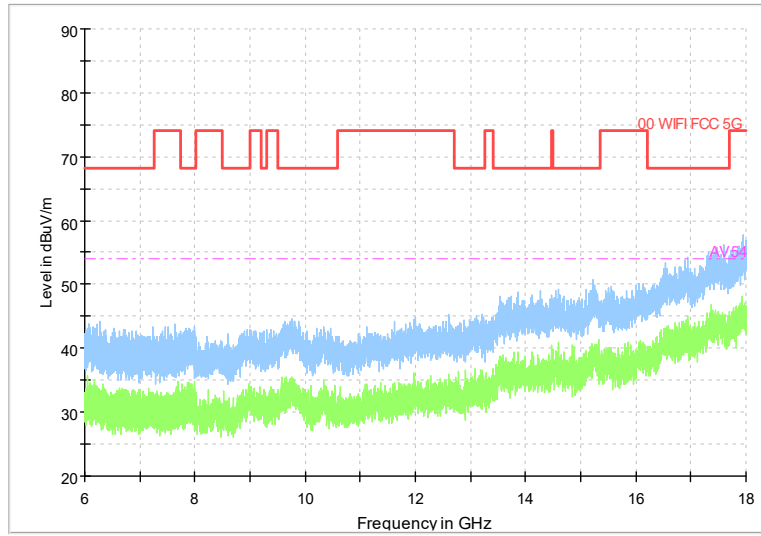

Full Spectrum

Comment

Frequency Range: 30MHz -1GHz
Detector: Av mode and PK mode
Modulation type: 802.11a

Full Spectrum

Comment

Frequency Range: 1GHz -6GHz
Detector: Av mode and PK mode
Modulation type: 802.11a

Full Spectrum

Frequency Range: 6GHz -18GHz
Detector: Av mode and PK mode
Modulation type: 802.11a

Full Spectrum

Frequency Range: 18GHz -40GHz
Detector: Av mode and PK mode
Modulation type: 802.11a

Full Spectrum