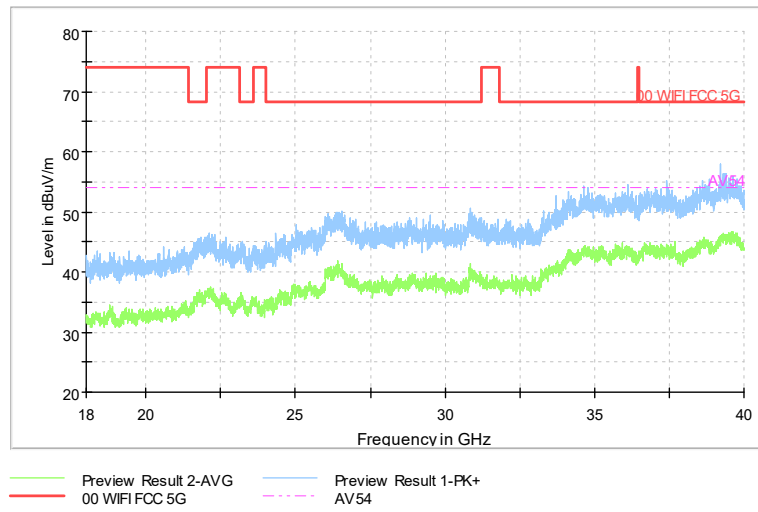

Full Spectrum

Comment

Frequency Range: 18GHz -40GHz
Detector: Av mode and PK mode
Modulation type: 802.11n(HT20)