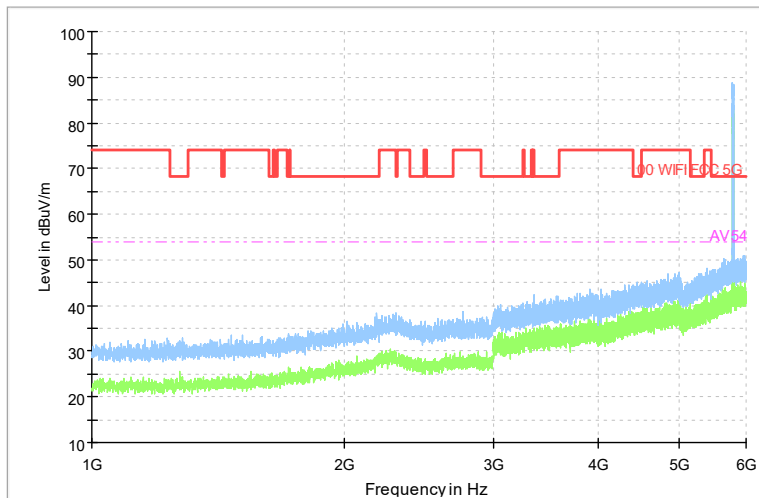

Full Spectrum

Comment

Frequency Range: 1GHz -6GHz
Detector: Av mode and PK mode
Test Mode: 802.11ac(VHT40)