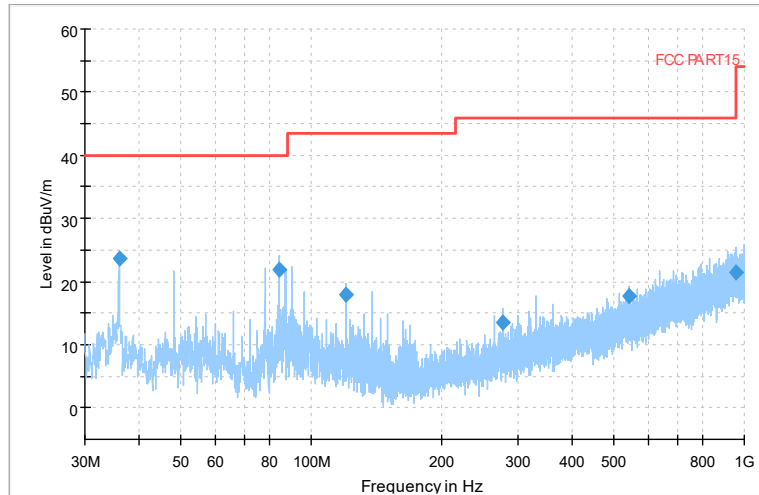

Carrier frequency (MHz): 5745
Channel No.:149

Full Spectrum

Comment

Frequency Range: 30MHz -1GHz
Detector: Av mode and PK mode
Modulation type: 802.11a