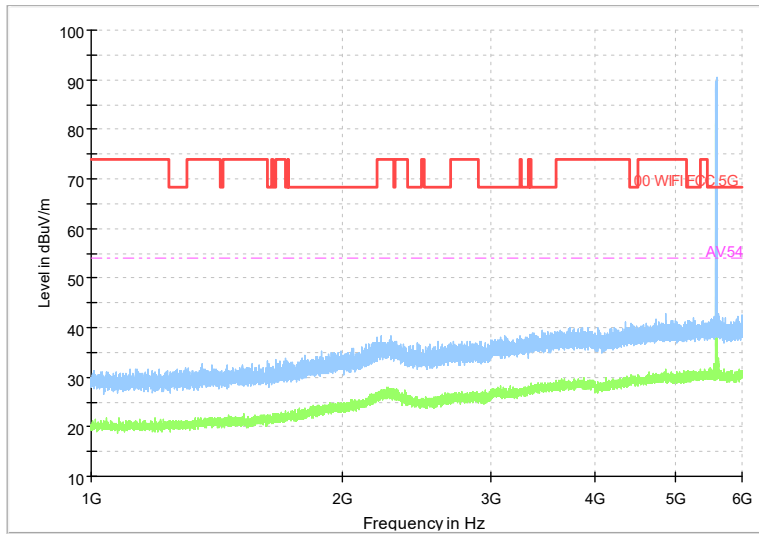

Full Spectrum

Comment

Frequency Range: 6GHz -18GHz
Detector: Av mode and PK mode
Test Mode: 802.11ac(VHT40)

Full Spectrum

Comment

Frequency Range: 18GHz -40GHz
Detector: Av mode and PK mode
Test Mode: 802.11ac(VHT40)

Carrier frequency (MHz): 5590
Channel No.:118

Full Spectrum

Frequency Range: 30MHz -1GHz
Detector: Av mode and PK mode
Modulation type: 802.11n(HT40)

Full Spectrum

Frequency Range: 1GHz -6GHz
Detector: Av mode and PK mode
Modulation type: 802.11n(HT40)