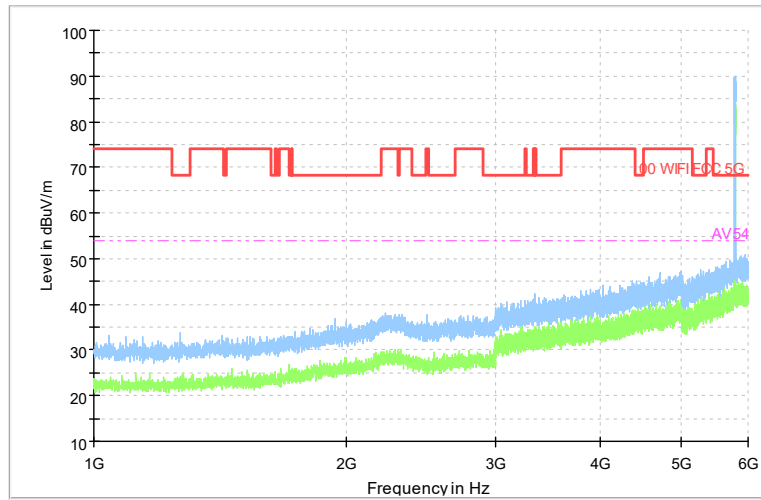

Full Spectrum

Comment

Frequency Range: 1GHz -6GHz
Detector: Av mode and PK mode
Modulation type: 802.11n(HT20)