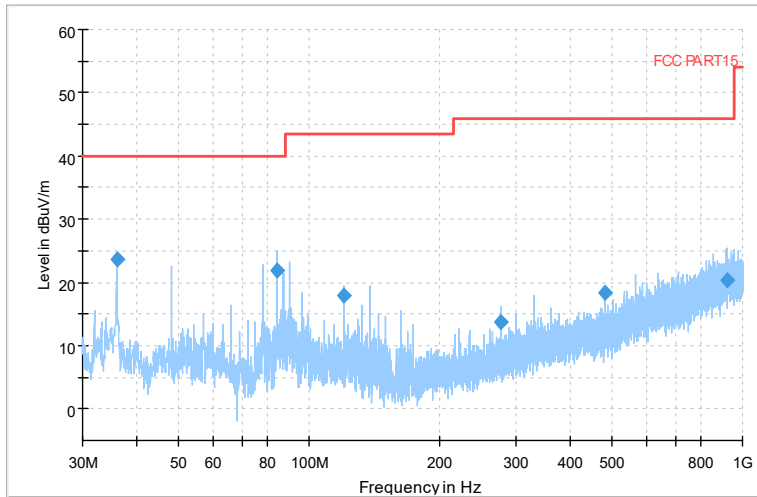

Full Spectrum

Comment

Frequency Range: 30MHz -1GHz
Detector: Av mode and PK mode
Modulation type: 802.11a

Full Spectrum

Comment

Frequency Range: 1GHz -6GHz
Detector: Av mode and PK mode
Modulation type: 802.11a

Full Spectrum

Frequency Range: 6GHz -18GHz
Detector: Av mode and PK mode
Modulation type: 802.11a

Full Spectrum

Frequency Range: 18GHz -40GHz
Detector: Av mode and PK mode
Modulation type: 802.11a

Full Spectrum