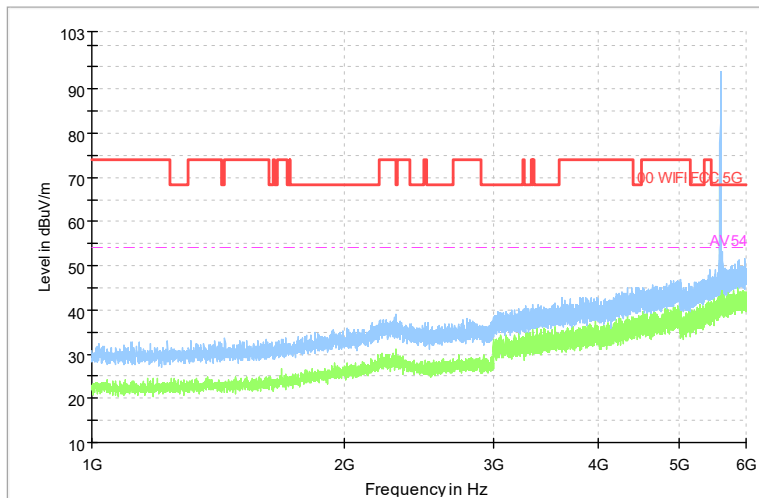

Full Spectrum

Frequency Range: 6GHz -18GHz
Detector: Av mode and PK mode
Modulation type: 802.11a

Full Spectrum

Frequency Range: 18GHz -40GHz
Detector: Av mode and PK mode
Modulation type: 802.11a

Full Spectrum

Comment

Frequency Range: 30MHz -1GHz
Detector: Av mode and PK mode
Modulation type: 802.11n(HT20)

Full Spectrum

Comment

Frequency Range: 1GHz -6GHz
Detector: Av mode and PK mode
Modulation type: 802.11n(HT20)