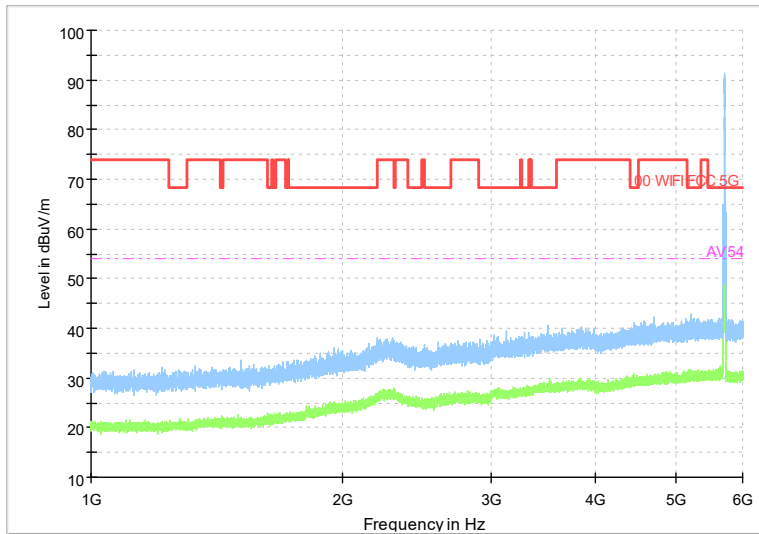

Full Spectrum

Comment

Frequency Range: 6GHz -18GHz
Detector: Av mode and PK mode
Test Mode: 802.11ac(VHT40)

Full Spectrum

Comment

Frequency Range: 18GHz -40GHz
Detector: Av mode and PK mode
Test Mode: 802.11ac(VHT40)

Carrier frequency (MHz): 5710
Channel No.:142

Full Spectrum

Frequency Range: 30MHz -1GHz
Detector: Av mode and PK mode
Modulation type: 802.11n(HT40)

Full Spectrum

Frequency Range: 1GHz -6GHz
Detector: Av mode and PK mode
Modulation type: 802.11n(HT40)