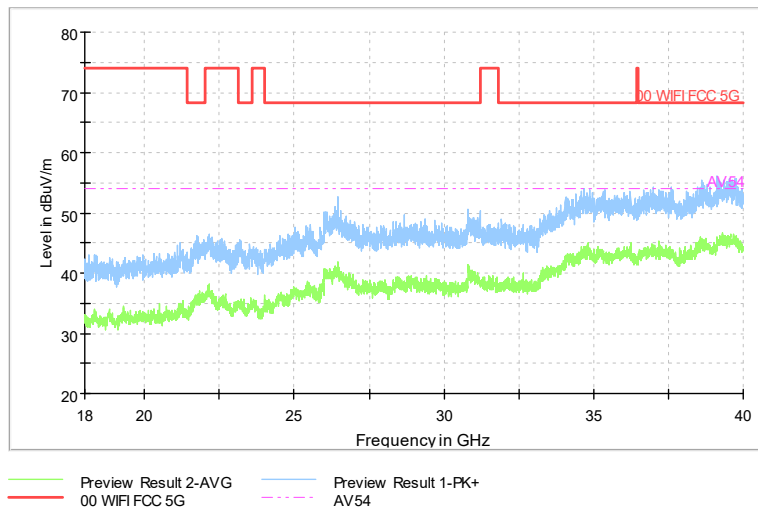

Full Spectrum

Comment

Frequency Range: 30MHz -1GHz
Detector: Av mode and PK mode
Modulation type: 802.11n(HT20)

Full Spectrum

Comment

Frequency Range: 1GHz -6GHz
Detector: Av mode and PK mode
Modulation type: 802.11n(HT20)

Full Spectrum

Comment

Frequency Range: 6GHz -18GHz
 Detector: Av mode and PK mode
 Modulation type: 802.11n(HT20)

Full Spectrum

Comment

Frequency Range: 18GHz -40GHz
 Detector: Av mode and PK mode
 Modulation type: 802.11n(HT20)