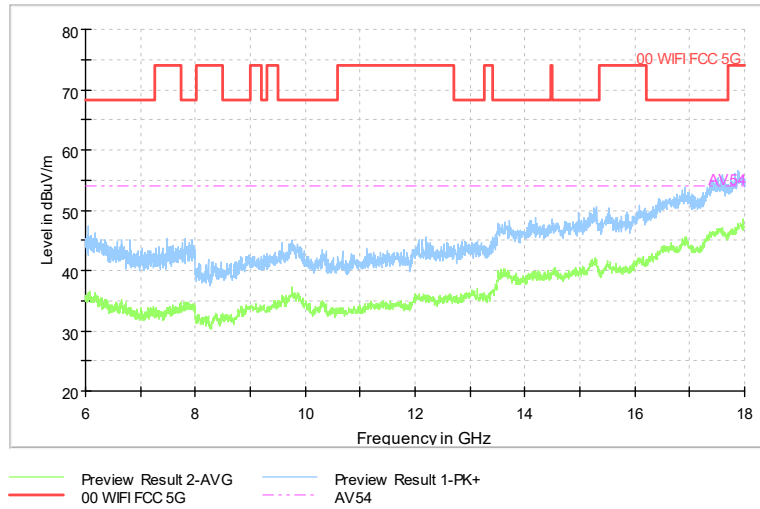

Comment

Frequency Range: 6GHz -18GHz
Detector: Av mode and PK mode
Test Mode: 802.11ac(VHT80)