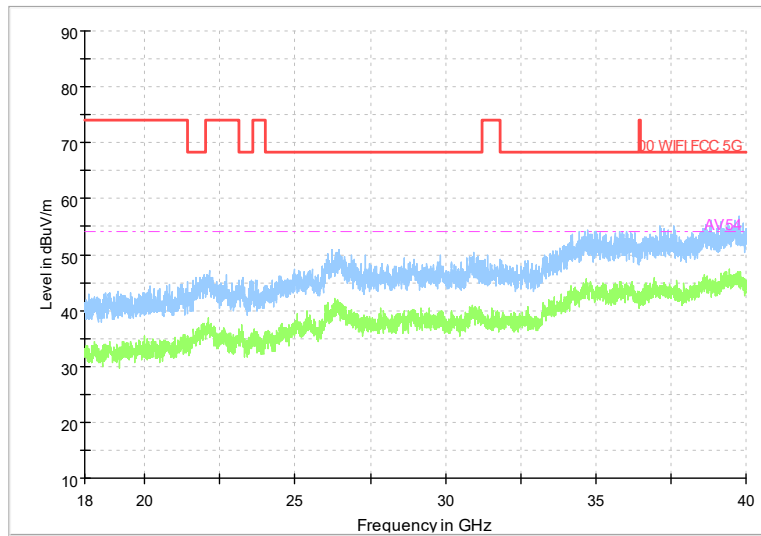

Full Spectrum

Frequency Range: 18GHz -40GHz
Detector: Av mode and PK mode
Modulation type: 802.11n(HT40)