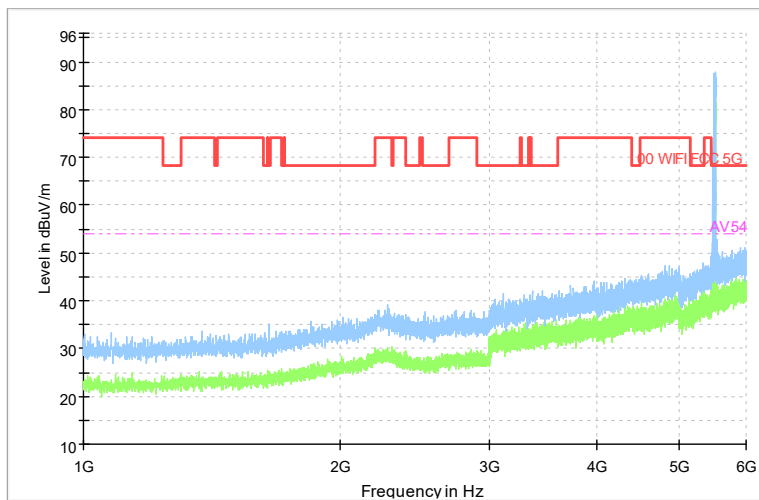

Full Spectrum

Comment

Frequency Range: 6GHz -18GHz
 Detector: Av mode and PK mode
 Test Mode: 802.11ac(VHT20)

Full Spectrum

Comment

Frequency Range: 18GHz -40GHz
 Detector: Av mode and PK mode
 Test Mode: 802.11ac(VHT20)

Carrier frequency (MHz): 5700
Channel No.:140

Full Spectrum

Comment

Frequency Range: 30MHz -1GHz
Detector: Av mode and PK mode
Modulation type: 802.11a

Full Spectrum

Comment

Frequency Range: 1GHz -6GHz
Detector: Av mode and PK mode
Modulation type: 802.11a

Full Spectrum

Comment

Frequency Range: 6GHz -18GHz
Detector: Av mode and PK mode
Modulation type: 802.11a

Full Spectrum

Comment

Frequency Range: 18GHz -40GHz
Detector: Av mode and PK mode
Modulation type: 802.11a