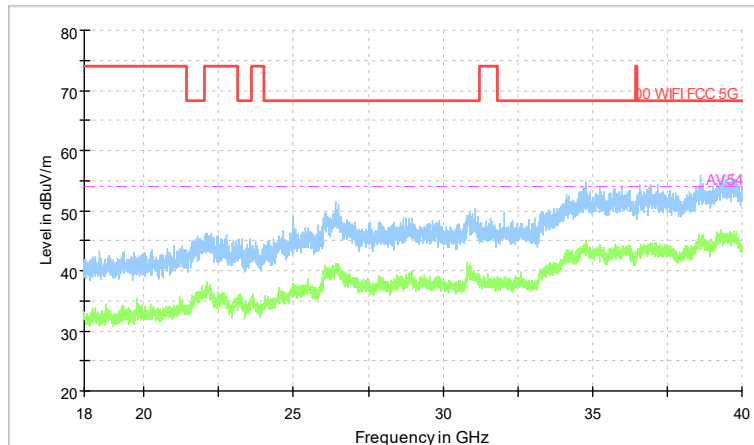

Full Spectrum

Preview Result 2-AVG Preview Result 1-PK+
00 WIFI FCC 5G AV54

Comment

v

Frequency Range: 6GHz -18GHz
Detector: Av mode and PK mode
Test Mode: 802.11ac(VHT40)

Full Spectrum

Preview Result 2-AVG Preview Result 1-PK+
00 WIFI FCC 5G AV54