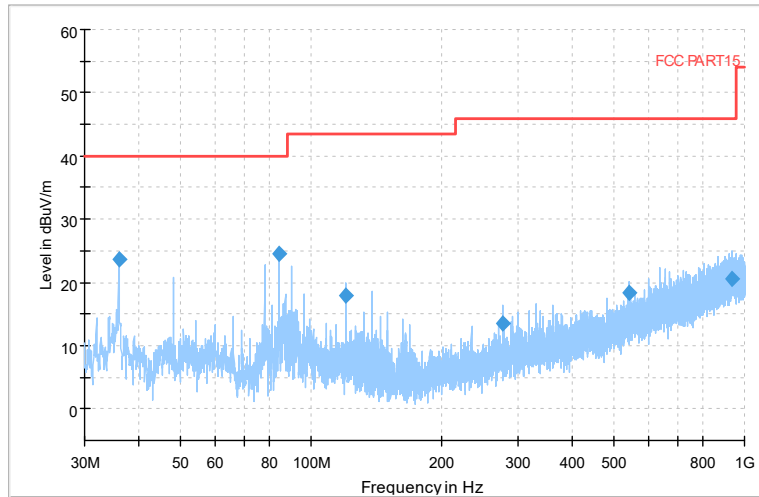

Full Spectrum

Comment

Frequency Range: 30MHz -1GHz
Detector: Av mode and PK mode
Modulation type: 802.11n(HT20)