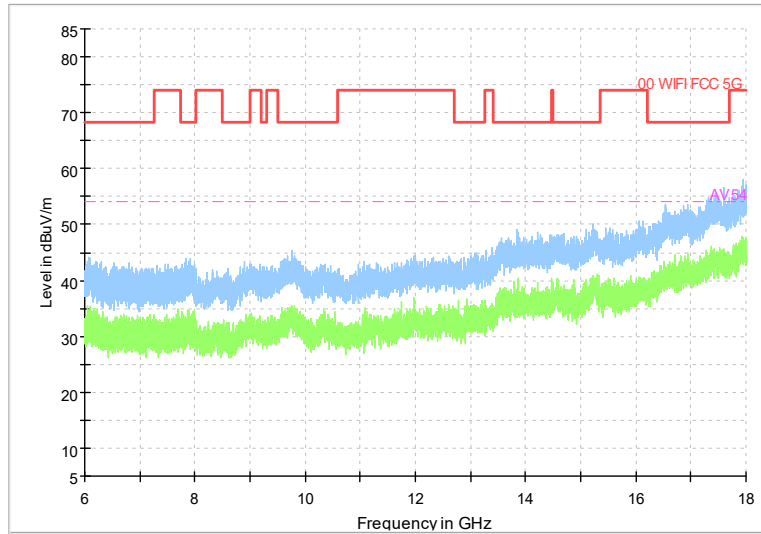

Carrier frequency (MHz): 5755
Channel No.:151

Full Spectrum

Frequency Range: 30MHz -1GHz
Detector: Av mode and PK mode
Modulation type: 802.11n(HT40)

Full Spectrum

Frequency Range: 1GHz -6GHz
Detector: Av mode and PK mode
Modulation type: 802.11n(HT40)

Full Spectrum

Frequency Range: 6GHz -18GHz
Detector: Av mode and PK mode
Modulation type: 802.11n(HT40)

Full Spectrum

Frequency Range: 18GHz -40GHz
Detector: Av mode and PK mode
Modulation type: 802.11n(HT40)