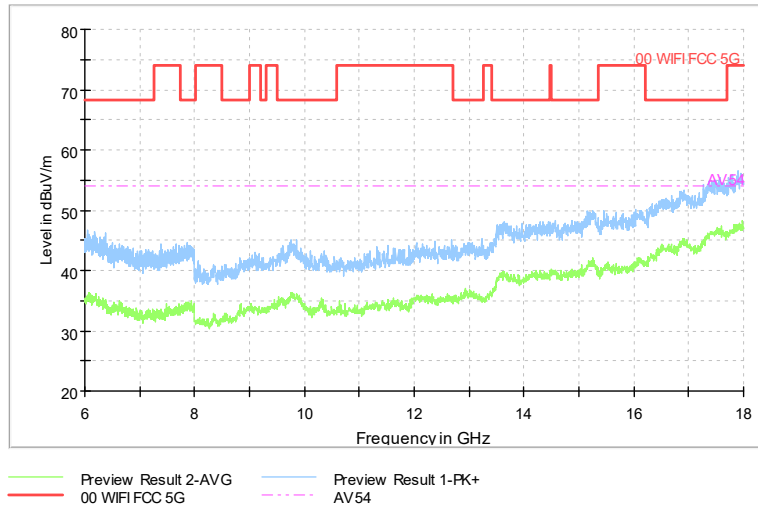

Full Spectrum

Comment

Frequency Range: 6GHz -18GHz
Detector: Av mode and PK mode
Modulation type: 802.11a