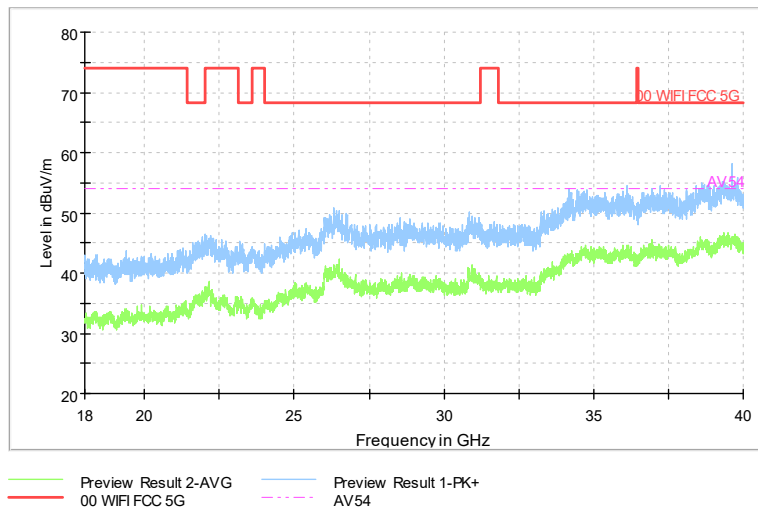

Full Spectrum

Comment

Frequency Range: 18GHz -40GHz
Detector: Av mode and PK mode
Modulation type: 802.11n(HT20)