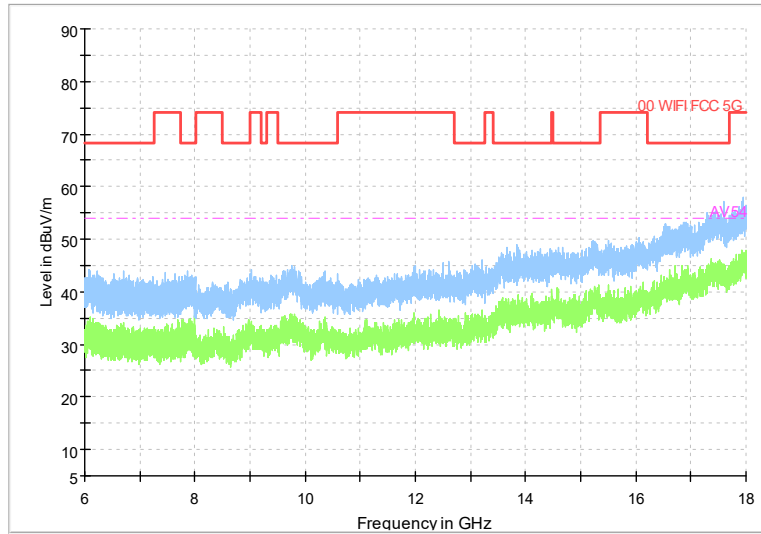

Carrier frequency (MHz): 5530
Channel No.:106

Frequency Range: 30MHz -1GHz
Detector: Av mode and PK mode
Test Mode: 802.11ac(VHT80)

Frequency Range: 1GHz -6GHz
Detector: Av mode and PK mode
Test Mode: 802.11ac(VHT80)

Full Spectrum

Frequency Range: 6GHz -18GHz
 Detector: Av mode and PK mode
 Test Mode: 802.11ac(VHT80)

Full Spectrum

Frequency Range: 18GHz -40GHz
 Detector: Av mode and PK mode
 Test Mode: 802.11ac(VHT80)