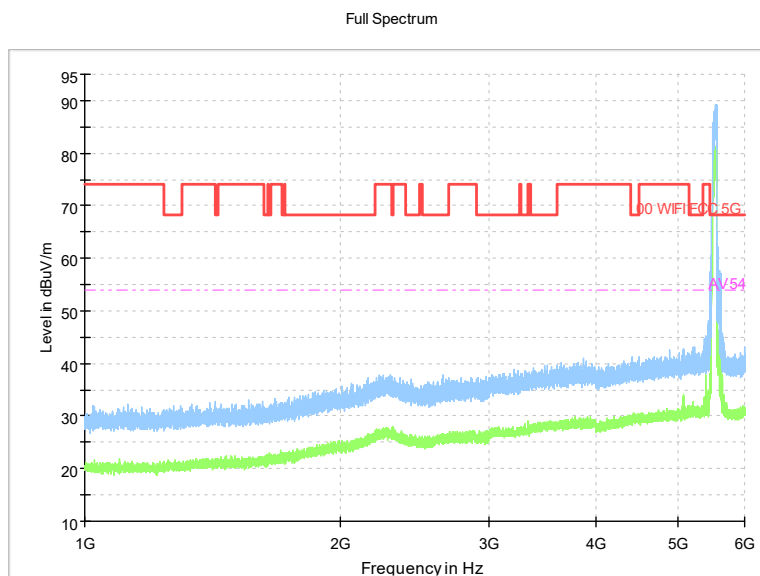

Full Spectrum

Comment

Frequency Range: 6GHz -18GHz
Detector: Av mode and PK mode
Test Mode: 802.11ac(VHT40)

Full Spectrum

Comment

Frequency Range: 18GHz -40GHz
Detector: Av mode and PK mode
Test Mode: 802.11ac(VHT40)

Carrier frequency (MHz): 5530
Channel No.:106

Frequency Range: 30MHz -1GHz
Detector: Av mode and PK mode
Test Mode: 802.11ac(VHT80)

Frequency Range: 1GHz -6GHz
Detector: Av mode and PK mode
Test Mode: 802.11ac(VHT80)