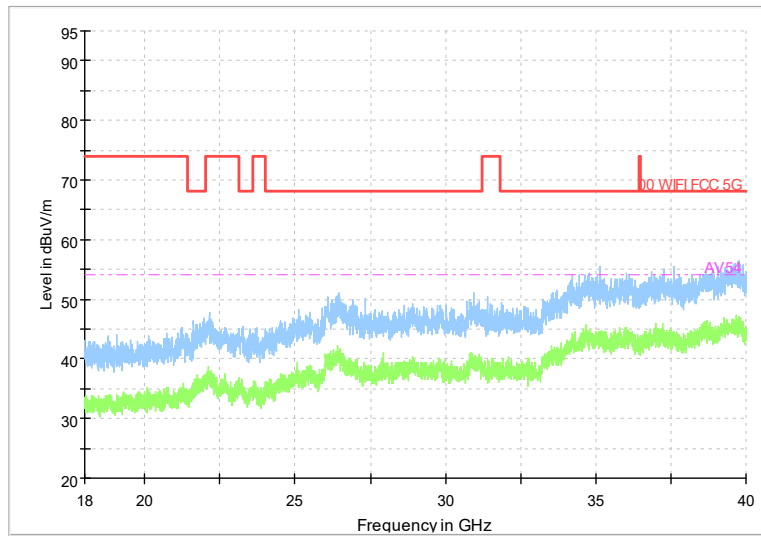

Full Spectrum

Comment

Frequency Range: 30MHz -1GHz
Detector: Av mode and PK mode
Modulation type: 802.11a

Full Spectrum

Comment

Frequency Range: 1GHz -6GHz
Detector: Av mode and PK mode
Modulation type: 802.11a

Full Spectrum

Frequency Range: 6GHz -18GHz
Detector: Av mode and PK mode
Modulation type: 802.11a

Full Spectrum

Frequency Range: 18GHz -40GHz
Detector: Av mode and PK mode
Modulation type: 802.11a

Full Spectrum