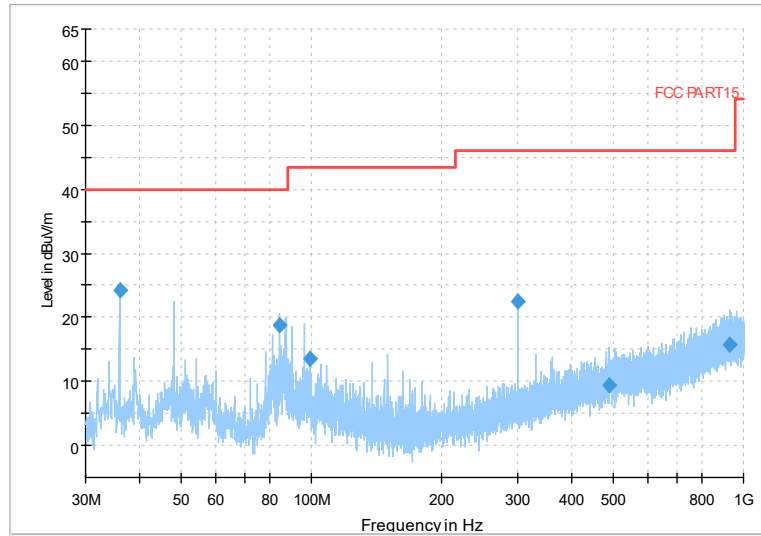

Full Spectrum

Frequency Range: 30MHz -1GHz
Detector: Av mode and PK mode
Modulation type: 802.11n(HT40)