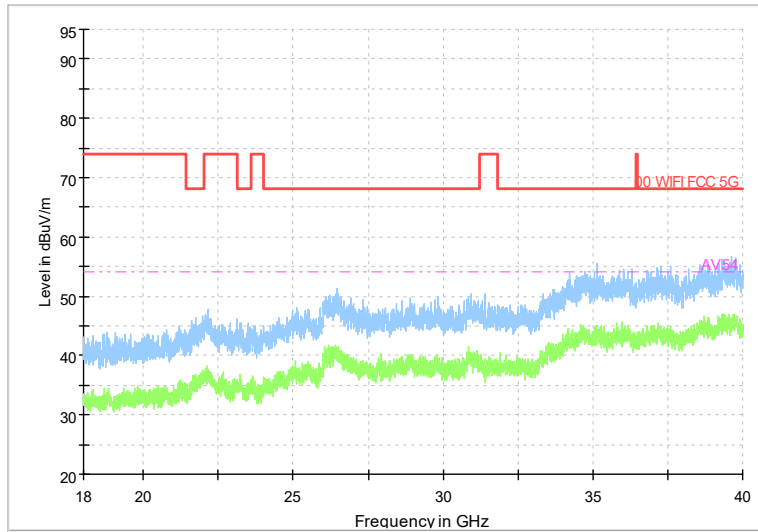

Carrier frequency (MHz): 5710
Channel No.:142

Full Spectrum

Frequency Range: 30MHz -1GHz
Detector: Av mode and PK mode
Modulation type: 802.11n(HT40)

Full Spectrum

Frequency Range: 1GHz -6GHz
Detector: Av mode and PK mode
Modulation type: 802.11n(HT40)

Full Spectrum

Frequency Range: 6GHz -18GHz
Detector: Av mode and PK mode
Modulation type: 802.11n(HT40)

Full Spectrum

Frequency Range: 18GHz -40GHz
Detector: Av mode and PK mode
Modulation type: 802.11n(HT40)