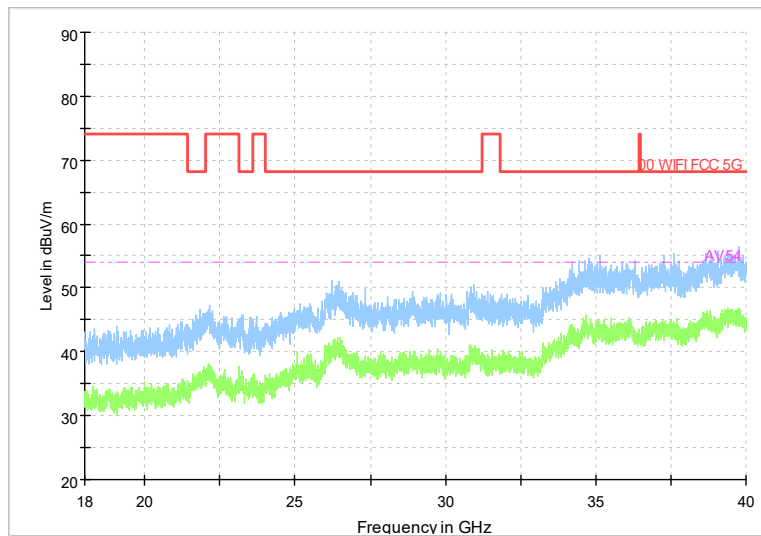

Carrier frequency (MHz): 5530
Channel No.:106

Frequency Range: 30MHz -1GHz
Detector: Av mode and PK mode
Test Mode: 802.11ac(VHT80)

Frequency Range: 1GHz -6GHz
Detector: Av mode and PK mode
Test Mode: 802.11ac(VHT80)

Full Spectrum

Frequency Range: 6GHz -18GHz
 Detector: Av mode and PK mode
 Test Mode: 802.11ac(VHT80)

Full Spectrum

Frequency Range: 18GHz -40GHz
 Detector: Av mode and PK mode
 Test Mode: 802.11ac(VHT80)