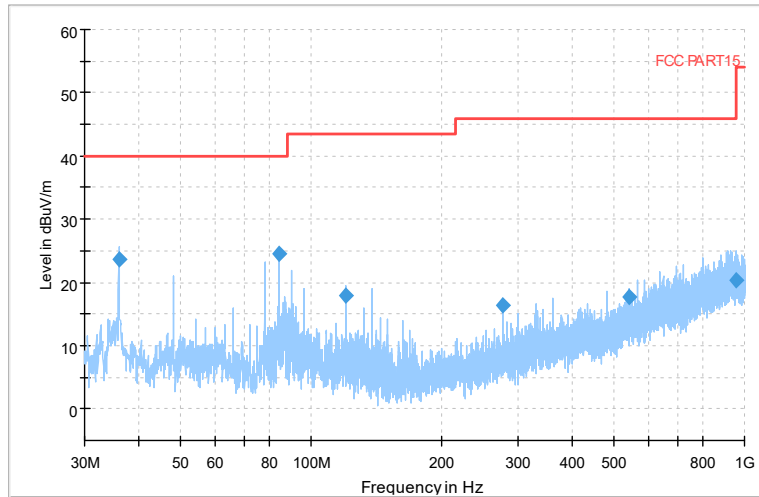

Full Spectrum

Comment

Frequency Range: 30MHz -1GHz
Detector: Av mode and PK mode
Test Mode: 802.11ac(VHT40)