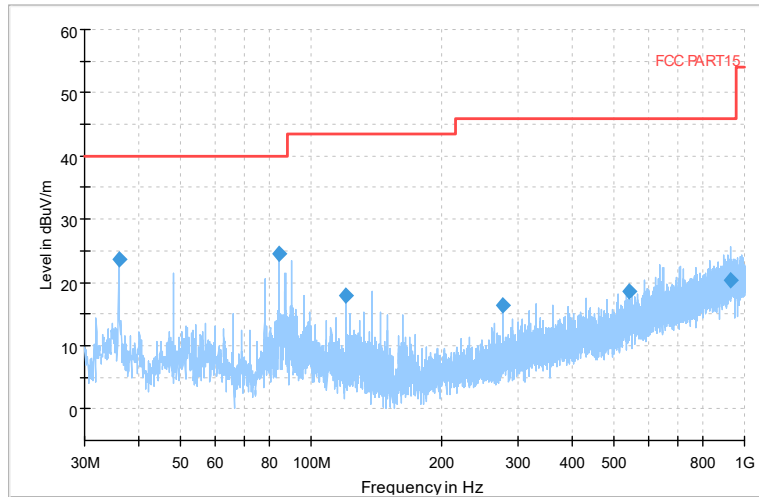

Full Spectrum

Frequency Range: 6GHz -18GHz
Detector: Av mode and PK mode
Modulation type: 802.11a

Full Spectrum

Frequency Range: 18GHz -40GHz
Detector: Av mode and PK mode
Modulation type: 802.11a

Full Spectrum