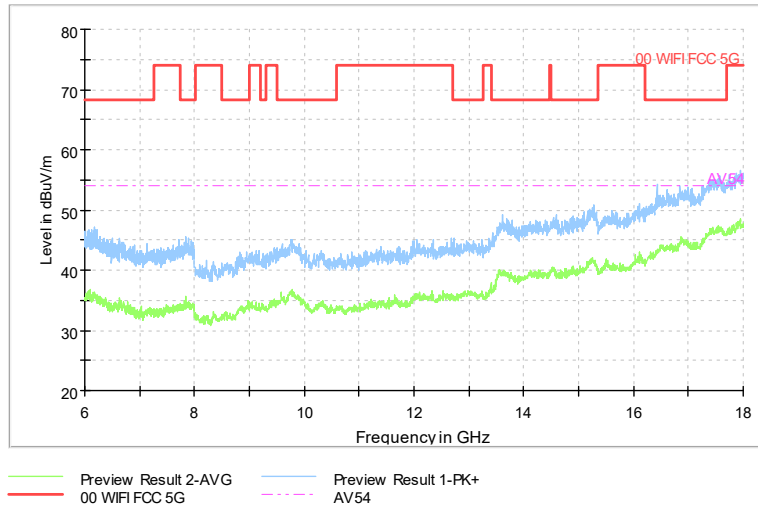

Full Spectrum

Comment

Frequency Range: 6GHz -18GHz
Detector: Av mode and PK mode
Test Mode: 802.11ac(VHT20)

Full Spectrum

Comment

Frequency Range: 18GHz -40GHz
Detector: Av mode and PK mode
Test Mode: 802.11ac(VHT20)

Carrier frequency (MHz): 5600
Channel No.:120

Full Spectrum

Comment

Frequency Range: 30MHz -1GHz
Detector: Av mode and PK mode
Modulation type: 802.11a

Full Spectrum

Comment

Frequency Range: 1GHz -6GHz
Detector: Av mode and PK mode
Modulation type: 802.11a

Full Spectrum

Comment

Frequency Range: 6GHz -18GHz
Detector: Av mode and PK mode
Modulation type: 802.11a

Full Spectrum

Comment

Frequency Range: 18GHz -40GHz
Detector: Av mode and PK mode
Modulation type: 802.11a