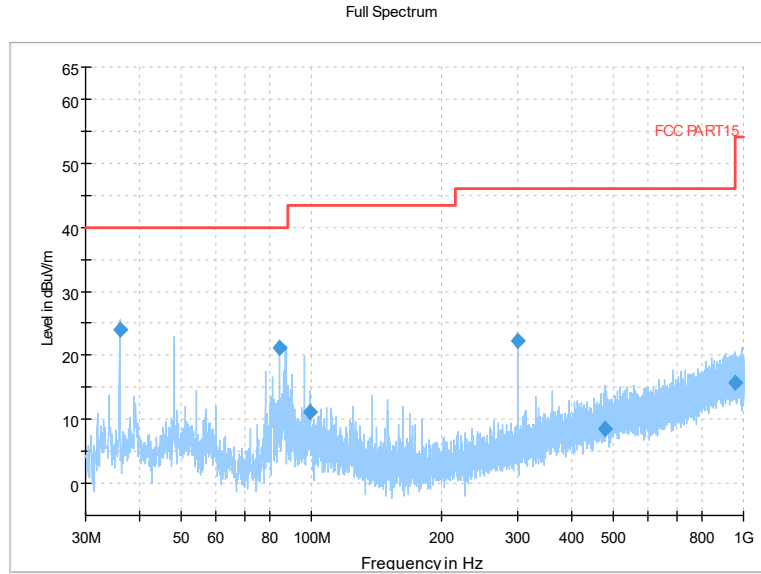

Frequency Range: 30MHz -1GHz
Detector: Av mode and PK mode
Test Mode: 802.11ac(VHT80)