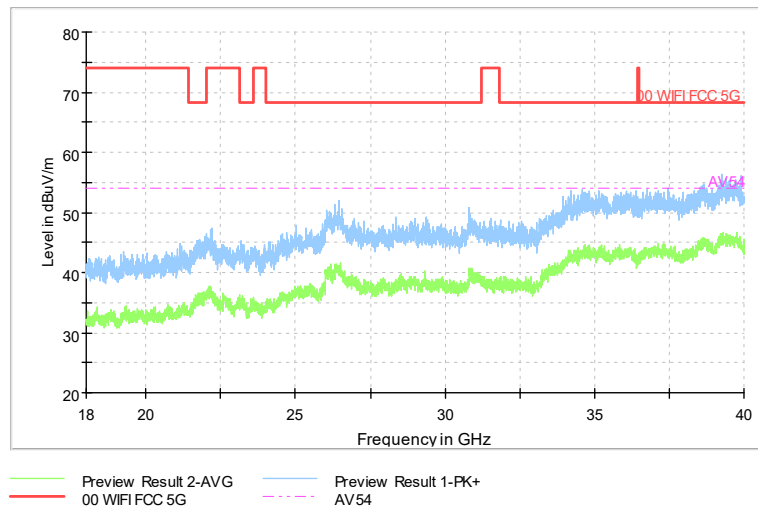

Full Spectrum

Comment

Frequency Range: 18GHz -40GHz
Detector: Av mode and PK mode
Modulation type: 802.11a