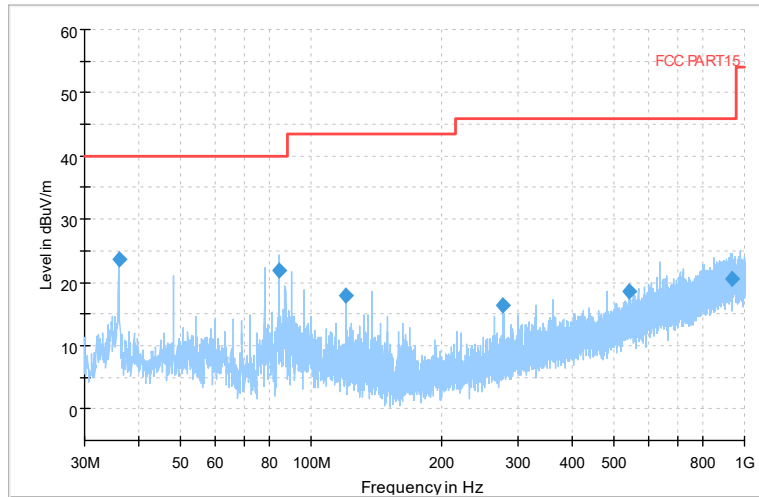

Full Spectrum

Comment

Frequency Range: 30MHz -1GHz
Detector: Av mode and PK mode
Test Mode: 802.11ac(VHT40)