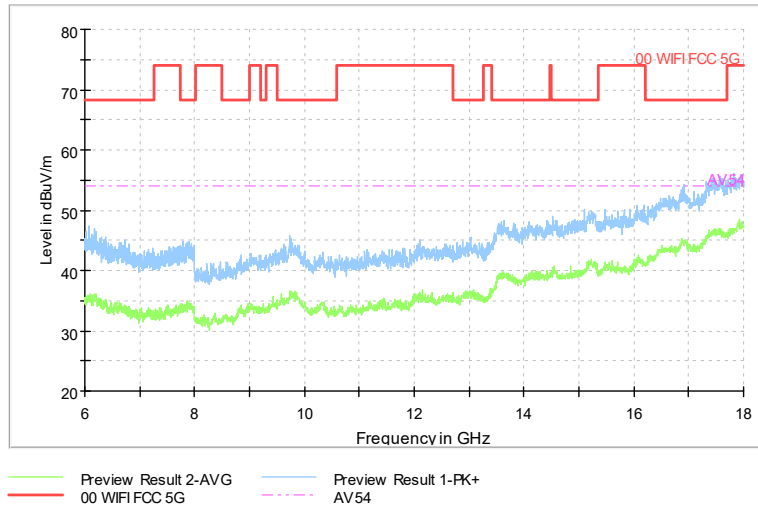

Full Spectrum

Comment

Frequency Range: 6GHz -18GHz
Detector: Av mode and PK mode
Modulation type: 802.11n(HT20)