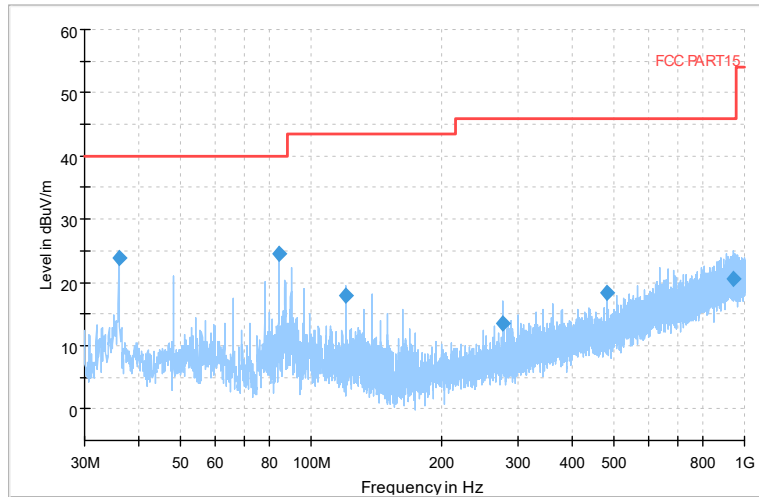

Full Spectrum

Comment

Frequency Range: 30MHz -1GHz
Detector: Av mode and PK mode
Test Mode: 802.11ac(VHT20)