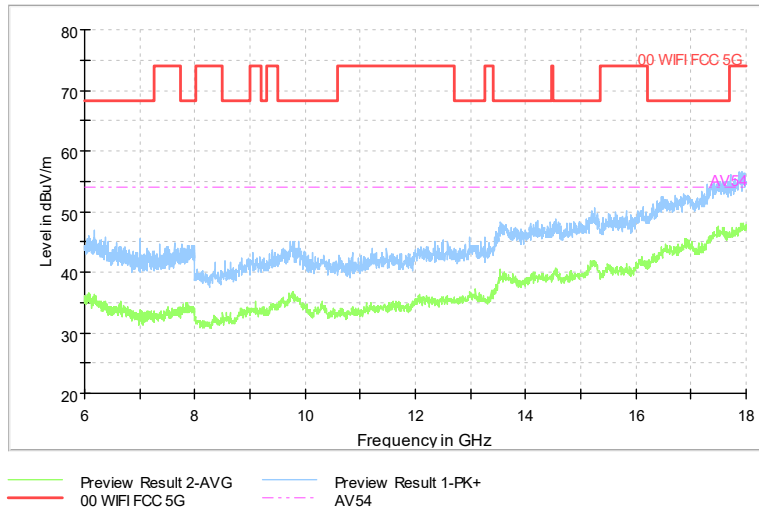

Full Spectrum

Frequency Range: 6GHz -18GHz
Detector: Av mode and PK mode
Modulation type: 802.11a

Full Spectrum

Frequency Range: 18GHz -40GHz
Detector: Av mode and PK mode
Modulation type: 802.11a

Full Spectrum

Comment

Frequency Range: 30MHz -1GHz
Detector: Av mode and PK mode
Modulation type: 802.11n(HT20)

Full Spectrum

Comment

Frequency Range: 1GHz -6GHz
Detector: Av mode and PK mode
Modulation type: 802.11n(HT20)

Full Spectrum

Comment

Frequency Range: 6GHz -18GHz
 Detector: Av mode and PK mode
 Modulation type: 802.11n(HT20)

Full Spectrum

Comment

Frequency Range: 18GHz -40GHz
 Detector: Av mode and PK mode
 Modulation type: 802.11n(HT20)