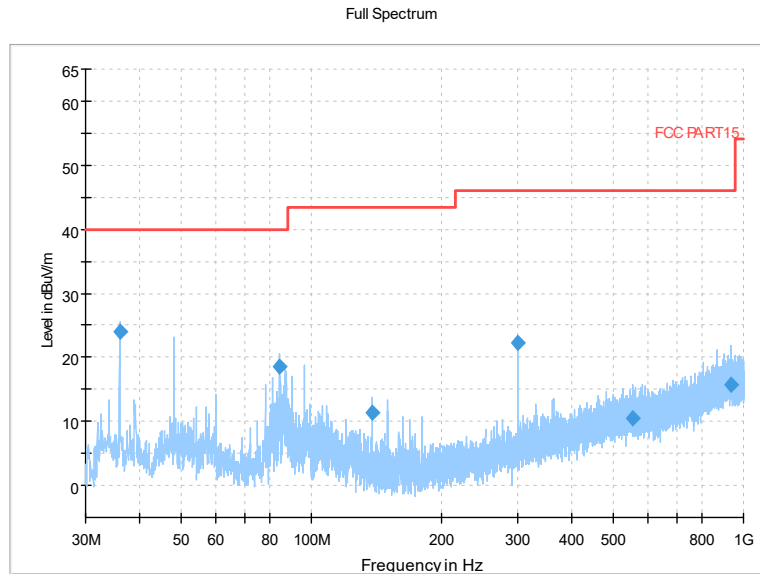

Frequency Range: 30MHz -1GHz
Detector: Av mode and PK mode
Test Mode: 802.11ac(VHT80)