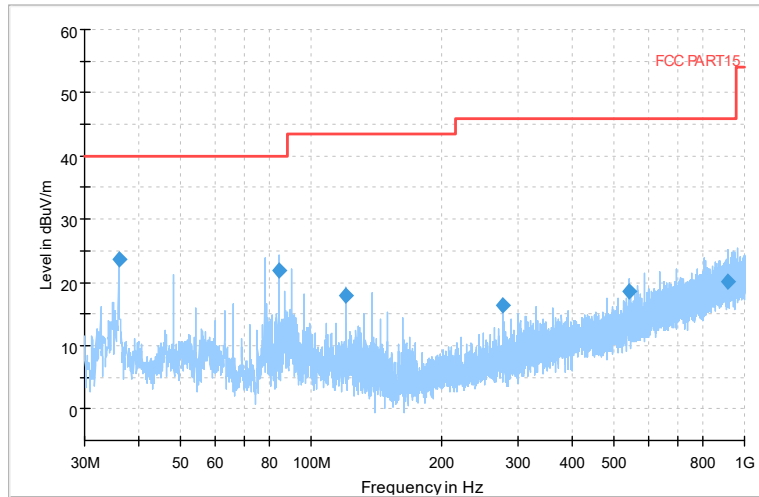

Full Spectrum

Comment

Frequency Range: 30MHz -1GHz
Detector: Av mode and PK mode
Test Mode: 802.11ac(VHT40)