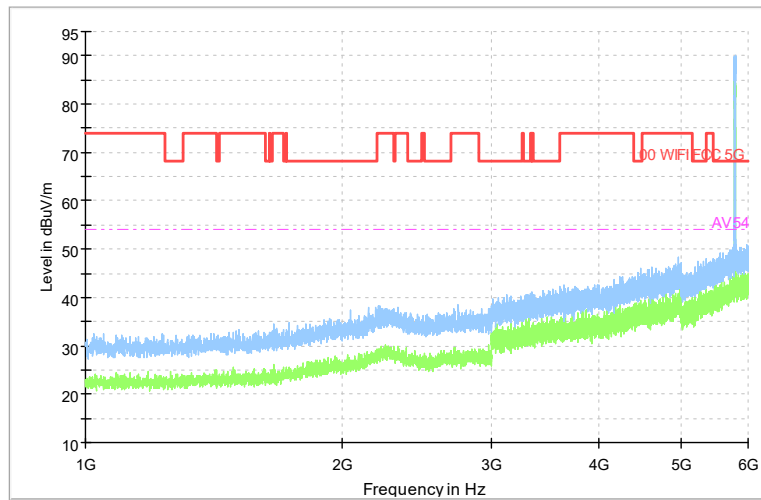

Full Spectrum

Comment

Frequency Range: 30MHz -1GHz
Detector: Av mode and PK mode
Modulation type: 802.11a

Full Spectrum

Comment

Frequency Range: 1GHz -6GHz
Detector: Av mode and PK mode
Modulation type: 802.11a

Full Spectrum

Comment

Frequency Range: 6GHz -18GHz
 Detector: Av mode and PK mode
 Modulation type: 802.11a

Full Spectrum

Comment

Frequency Range: 18GHz -40GHz
 Detector: Av mode and PK mode
 Modulation type: 802.11a

Full Spectrum

Comment

Frequency Range: 30MHz -1GHz
Detector: Av mode and PK mode
Modulation type: 802.11n(HT20)

Full Spectrum

Comment

Frequency Range: 1GHz -6GHz
Detector: Av mode and PK mode
Modulation type: 802.11n(HT20)