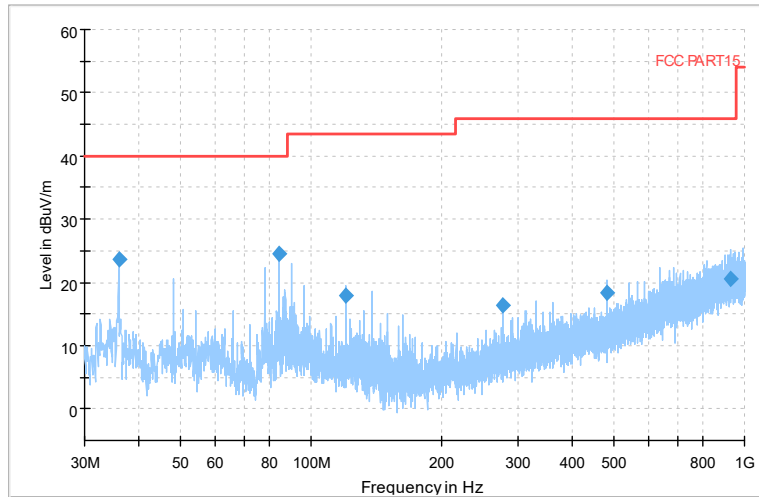

Full Spectrum

Comment

Frequency Range: 30MHz -1GHz
Detector: Av mode and PK mode
Test Mode: 802.11ac(VHT20)