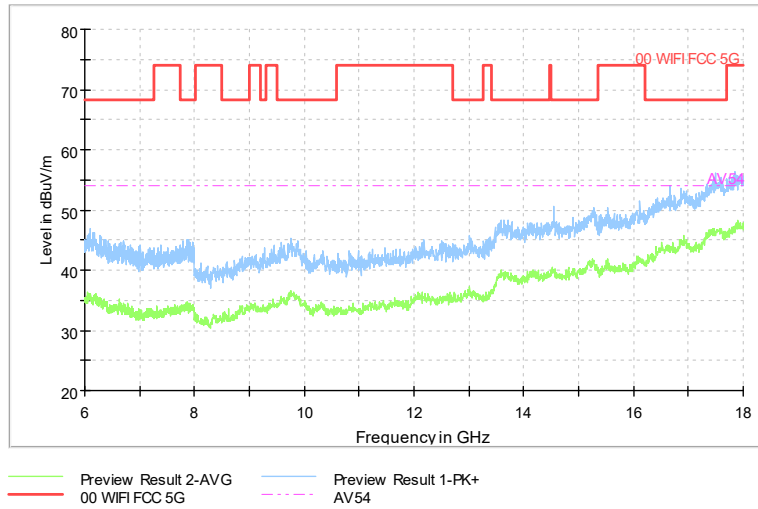

Full Spectrum

Comment

Frequency Range: 6GHz -18GHz
Detector: Av mode and PK mode
Test Mode: 802.11ac(VHT40)