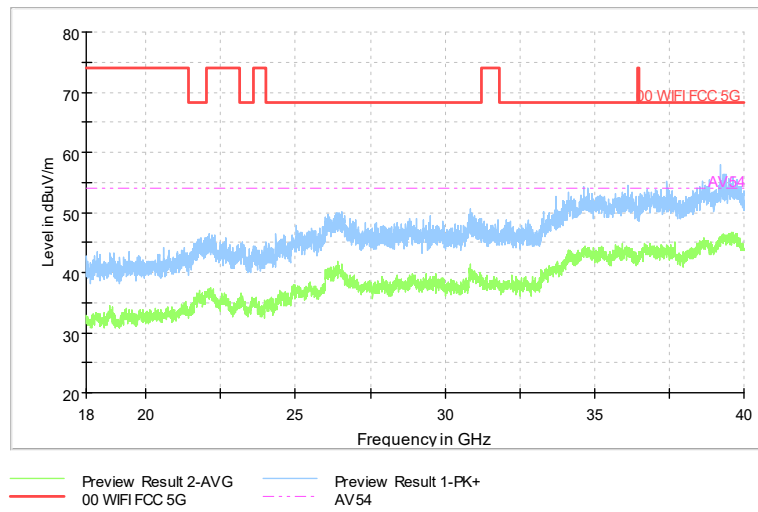

Full Spectrum

Comment

Frequency Range: 18GHz -40GHz
Detector: Av mode and PK mode
Test Mode: 802.11ac(VHT40)

Carrier frequency (MHz): 5530
Channel No.:106