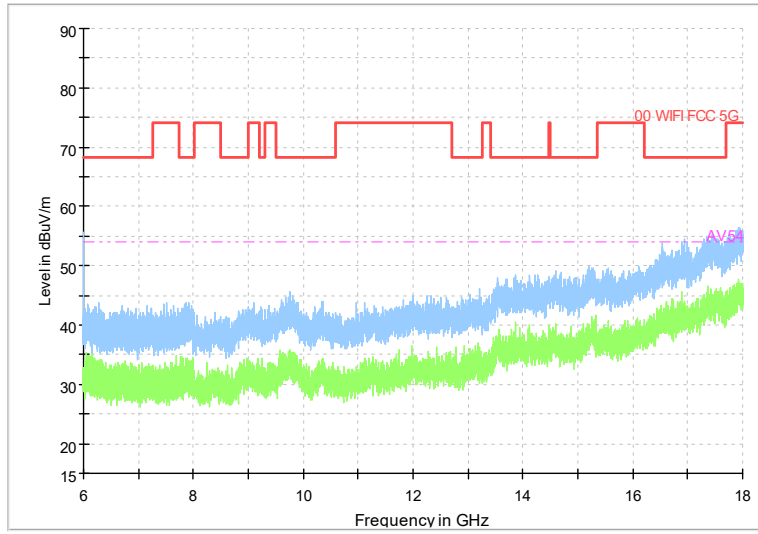

Carrier frequency (MHz): 5710
Channel No.:142

Full Spectrum

Frequency Range: 30MHz -1GHz
Detector: Av mode and PK mode
Modulation type: 802.11n(HT40)

Full Spectrum

Frequency Range: 1GHz -6GHz
Detector: Av mode and PK mode
Modulation type: 802.11n(HT40)

Full Spectrum

Frequency Range: 6GHz -18GHz
Detector: Av mode and PK mode
Modulation type: 802.11n(HT40)

Full Spectrum

Frequency Range: 18GHz -40GHz
Detector: Av mode and PK mode
Modulation type: 802.11n(HT40)