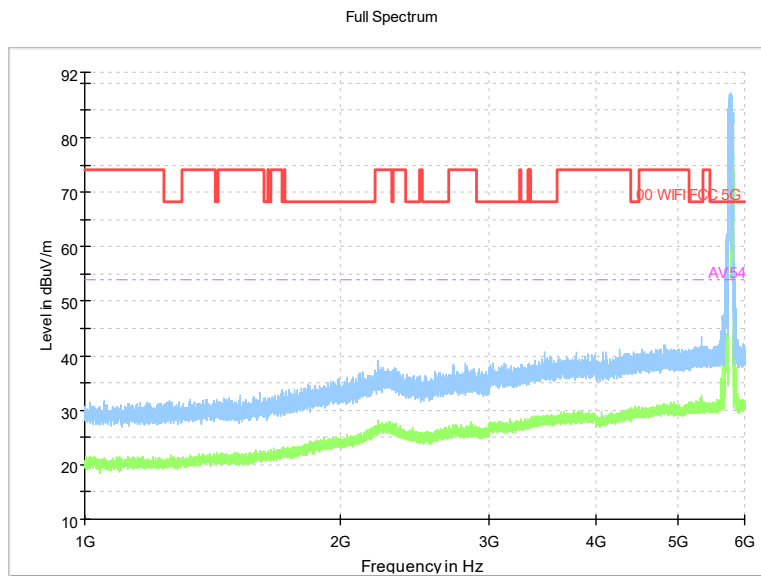

Full Spectrum

Comment

Frequency Range: 18GHz -40GHz
 Detector: Av mode and PK mode
 Test Mode: 802.11ac(VHT40)

Carrier frequency (MHz): 5775
 Channel No.:155

Frequency Range: 30MHz -1GHz
Detector: Av mode and PK mode
Test Mode: 802.11ac(VHT80)

Frequency Range: 1GHz -6GHz
Detector: Av mode and PK mode
Test Mode: 802.11ac(VHT80)

Full Spectrum

Comment

Frequency Range: 6GHz -18GHz
Detector: Av mode and PK mode
Test Mode: 802.11ac(VHT80)

Full Spectrum