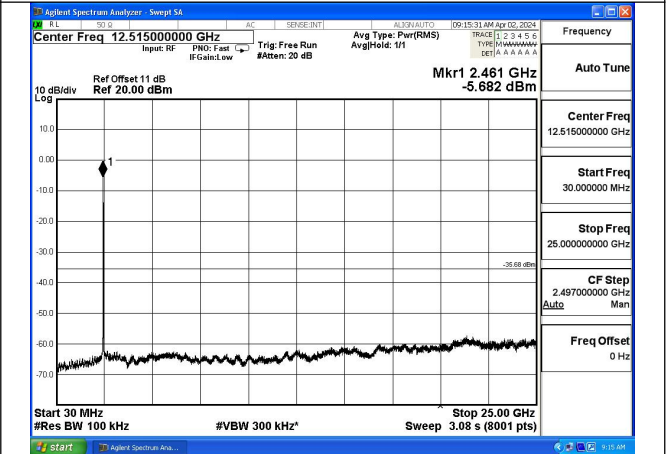

Conducted Out of band emission measurement

Test Mode: 802.11b

Test Mode: 802.11g

Mode:802.11g Frequency:2412MHz Ant:Chain0

Mode:802.11g Frequency:2437MHz Ant:Chain0

Mode:802.11g Frequency:2462MHz Ant:Chain0

Mode:802.11g Frequency:2412MHz Ant:Chain1

Mode:802.11g Frequency:2437MHz Ant:Chain1

Mode:802.11g Frequency:2462MHz Ant:Chain1

Test Mode: 802.11n HT20

Mode:802.11n HT20 Frequency:2412MHz Ant:Chain0

Mode:802.11n HT20 Frequency:2437MHz Ant:Chain0