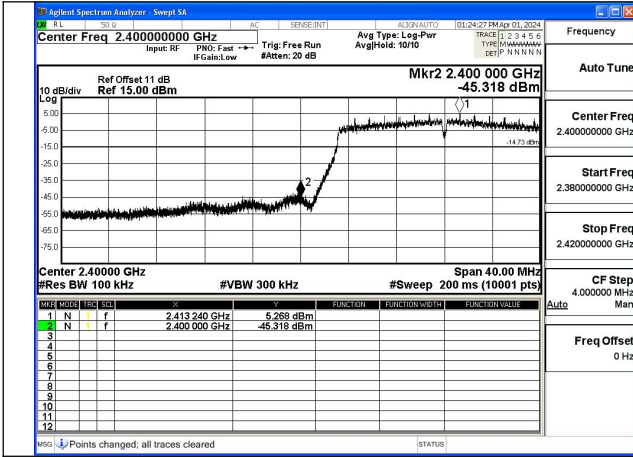

Mode:802.11b Frequency:2462MHz Ant:Chain1

Test Mode: 802.11g

Mode:802.11g Frequency:2412MHz Ant:Chain0

Mode:802.11g Frequency:2462MHz Ant:Chain0

Mode:802.11g Frequency:2412MHz Ant:Chain1

Mode:802.11g Frequency:2462MHz Ant:Chain1

Test Mode: 802.11n HT20

Mode:802.11n HT20 Frequency:2412MHz Ant:Chain0

Mode:802.11n HT20 Frequency:2462MHz Ant:Chain0

Mode:802.11n HT20 Frequency:2412MHz Ant:Chain1

Mode:802.11n HT20 Frequency:2462MHz Ant:Chain1