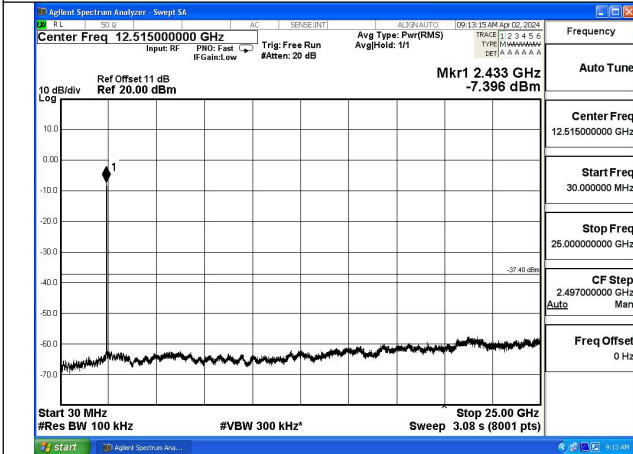

Mode:802.11g Frequency:2437MHz Ant:Chain1