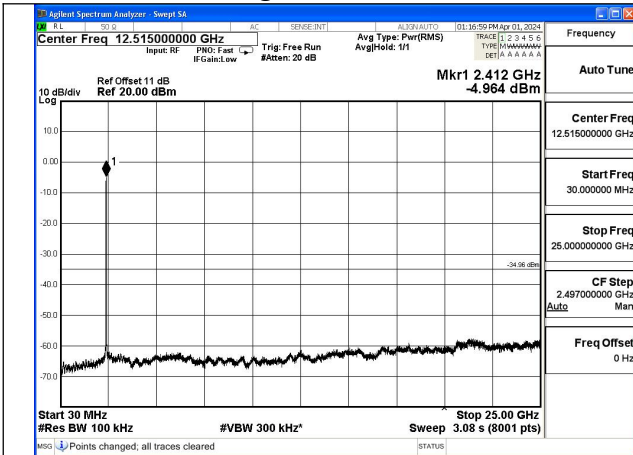

Conducted Out of band emission measurement

Test Mode: 802.11b

Test Mode: 802.11g

Mode:802.11g Frequency:2412MHz Ant:Chain0

Mode:802.11g Frequency:2437MHz Ant:Chain0

Mode:802.11g Frequency:2462MHz Ant:Chain0