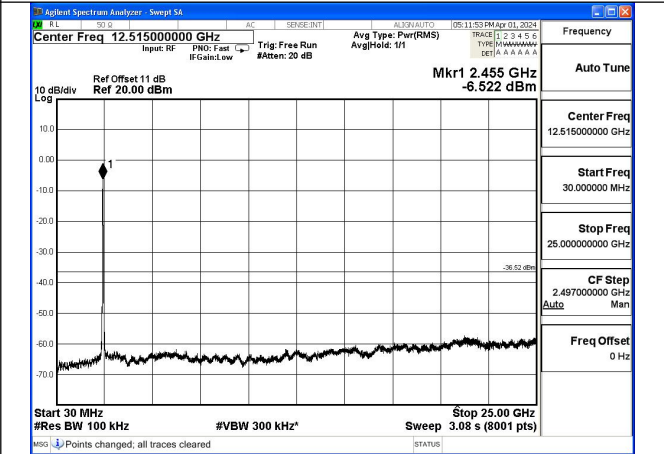

Mode:802.11n HT40 Frequency:2452MHz Ant:Chain1