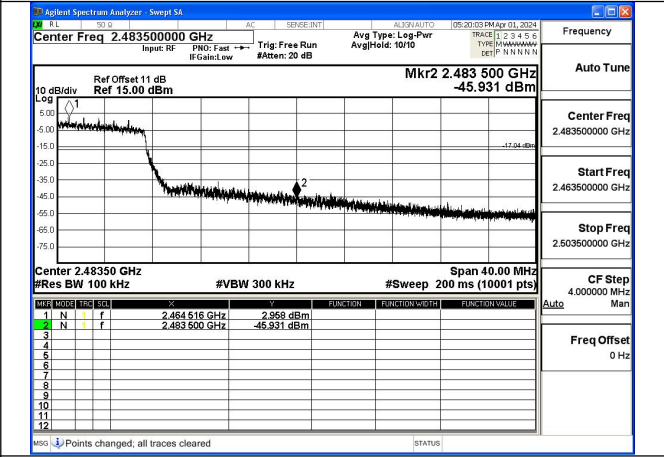

Mode:802.11b Frequency:2462MHz Ant:Chain1

Test Mode: 802.11g

Mode:802.11g Frequency:2412MHz Ant:Chain0

Mode:802.11g Frequency:2462MHz Ant:Chain0

Mode:802.11g Frequency:2412MHz Ant:Chain1

Mode:802.11g Frequency:2462MHz Ant:Chain1

Test Mode: 802.11n HT20

Mode:802.11n HT20 Frequency:2412MHz Ant:Chain0

Mode:802.11n HT20 Frequency:2462MHz Ant:Chain0

Mode:802.11n HT20 Frequency:2412MHz Ant:Chain1

Mode:802.11n HT20 Frequency:2462MHz Ant:Chain1