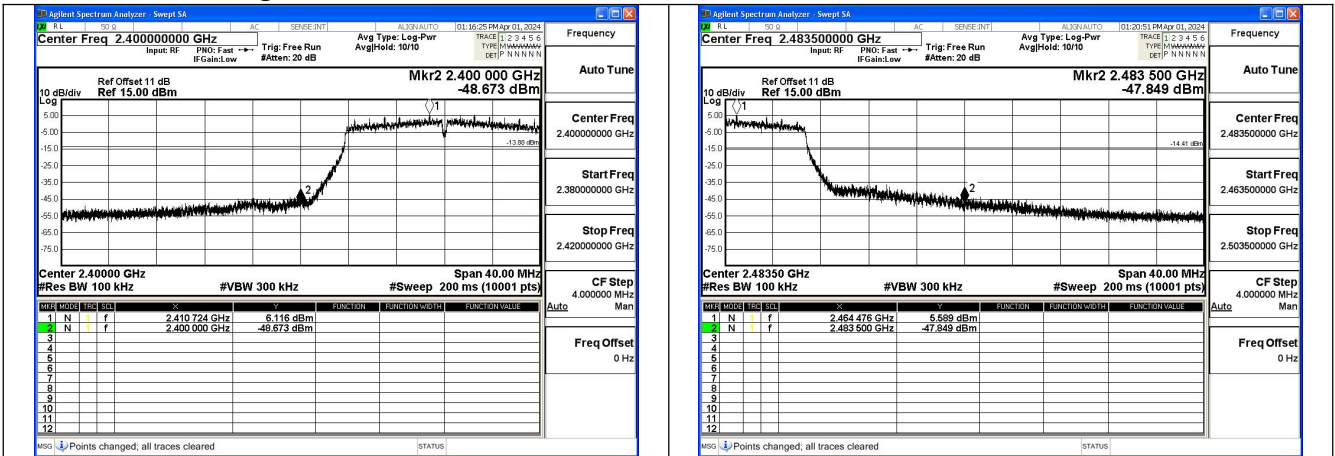

Mode:802.11n HT40 Frequency:2452MHz Ant:Chain1

Band edge measurement

Test Mode: 802.11b

Mode:802.11b Frequency:2412MHz Ant:Chain0

Mode:802.11b Frequency:2462MHz Ant:Chain0

Mode:802.11b Frequency:2412MHz Ant:Chain1

Mode:802.11b Frequency:2462MHz Ant:Chain1

Test Mode: 802.11g

Mode:802.11g Frequency:2412MHz Ant:Chain0

Mode:802.11g Frequency:2462MHz Ant:Chain0

Mode:802.11g Frequency:2412MHz Ant:Chain1

Mode:802.11g Frequency:2462MHz Ant:Chain1