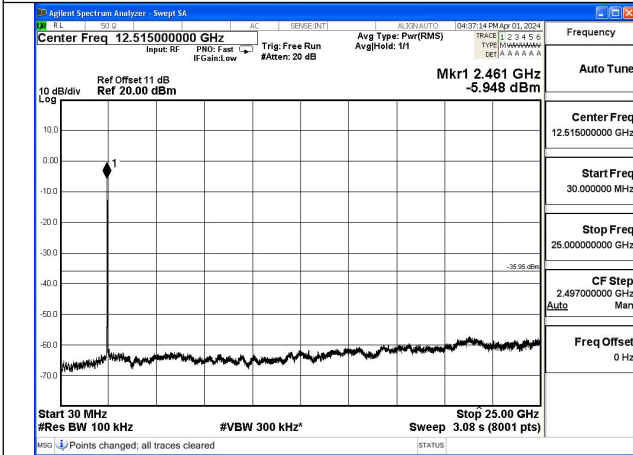

Mode:802.11g Frequency:2412MHz Ant:Chain1

Mode:802.11g Frequency:2437MHz Ant:Chain1

Mode:802.11g Frequency:2462MHz Ant:Chain1

Test Mode: 802.11n HT20

Mode:802.11n HT20 Frequency:2412MHz Ant:Chain0

Mode:802.11n HT20 Frequency:2437MHz Ant:Chain0