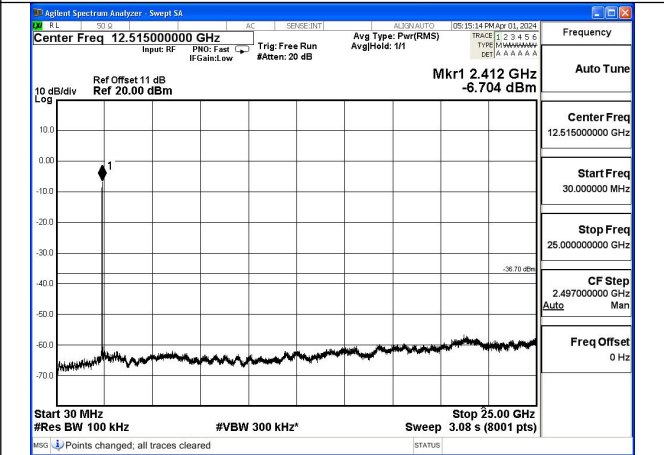

Mode:802.11g Frequency:2412MHz Ant:Chain1

Mode:802.11g Frequency:2437MHz Ant:Chain1

Mode:802.11g Frequency:2462MHz Ant:Chain1

Test Mode: 802.11n HT20

Mode:802.11n HT20 Frequency:2412MHz Ant:Chain0

Mode:802.11n HT20 Frequency:2437MHz Ant:Chain0