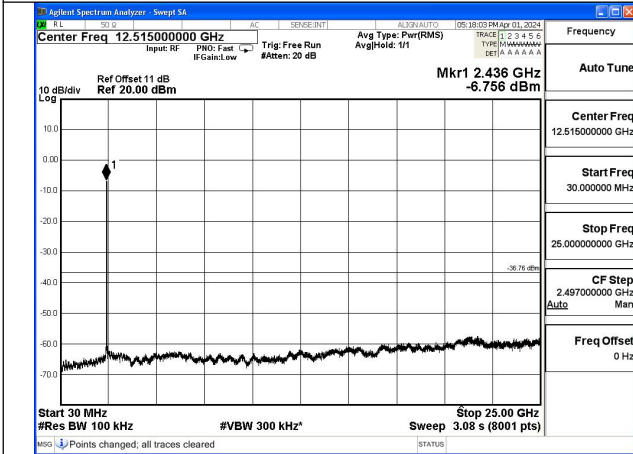

Mode:802.11n HT20 Frequency:2437MHz Ant:Chain1