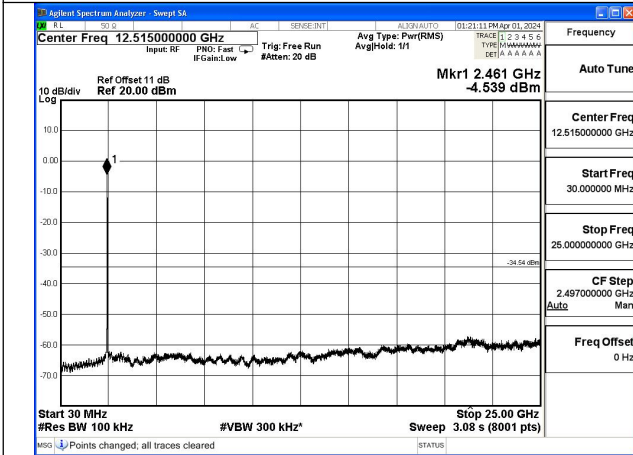

Conducted Out of band emission measurement

Test Mode: 802.11b

Test Mode: 802.11g

Mode:802.11g Frequency:2412MHz Ant:Chain0

Mode:802.11g Frequency:2437MHz Ant:Chain0

Mode:802.11g Frequency:2462MHz Ant:Chain0