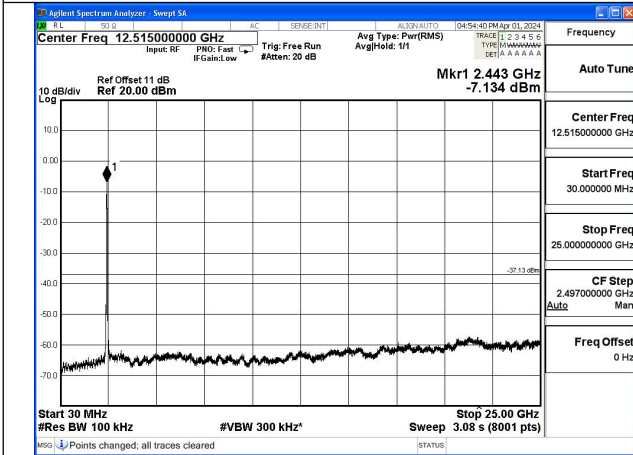

Mode:802.11n HT40 Frequency:2452MHz Ant:Chain0