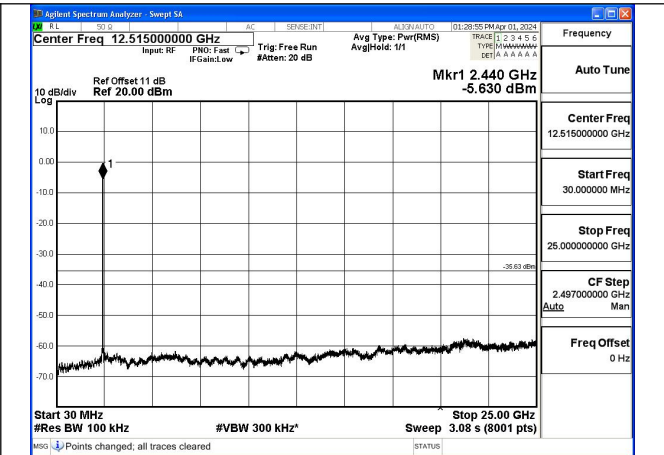

Mode:802.11g Frequency:2412MHz Ant:Chain1

Mode:802.11g Frequency:2437MHz Ant:Chain1

Mode:802.11g Frequency:2462MHz Ant:Chain1

Test Mode: 802.11n HT20

Mode:802.11n HT20 Frequency:2412MHz Ant:Chain0

Mode:802.11n HT20 Frequency:2437MHz Ant:Chain0