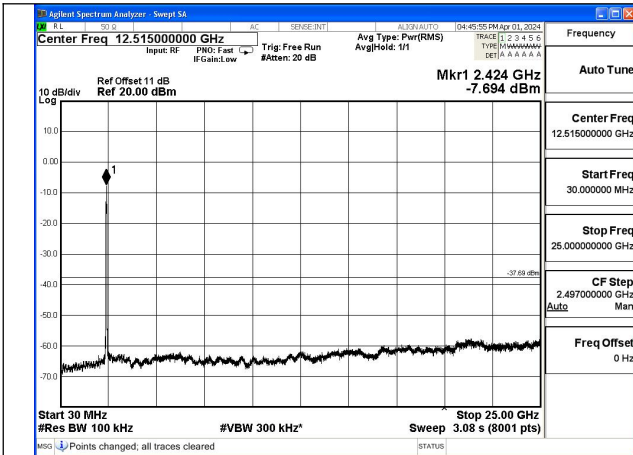

Mode:802.11n HT20 Frequency:2462MHz Ant:Chain0

Mode:802.11n HT20 Frequency:2412MHz Ant:Chain1

Mode:802.11n HT20 Frequency:2437MHz Ant:Chain1

Mode:802.11n HT20 Frequency:2462MHz Ant:Chain1

Test Mode: 802.11n HT40