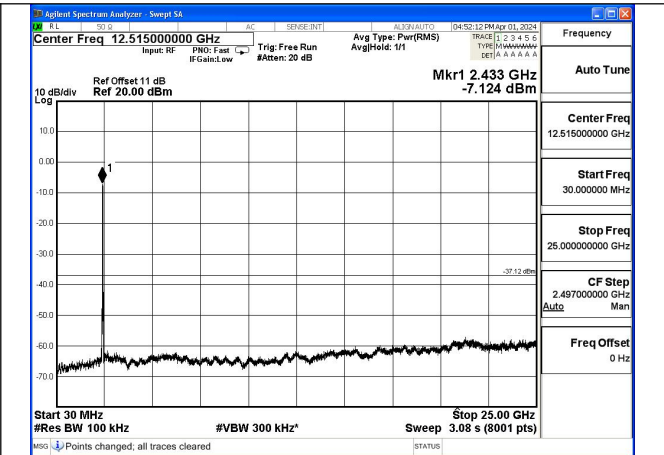

Mode:802.11n HT20 Frequency:2462MHz Ant:Chain0

Mode:802.11n HT20 Frequency:2412MHz Ant:Chain1

Mode:802.11n HT20 Frequency:2437MHz Ant:Chain1

Mode:802.11n HT20 Frequency:2462MHz Ant:Chain1

Test Mode: 802.11n HT40