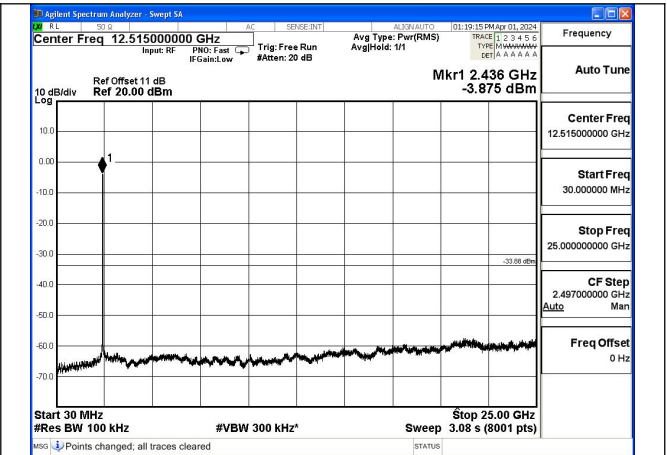

Conducted Out of band emission measurement

Test Mode: 802.11b

Test Mode: 802.11g

Mode:802.11g Frequency:2412MHz Ant:Chain0

Mode:802.11g Frequency:2437MHz Ant:Chain0

Mode:802.11g Frequency:2462MHz Ant:Chain0

Mode:802.11g Frequency:2412MHz Ant:Chain1

Mode:802.11g Frequency:2437MHz Ant:Chain1

Mode:802.11g Frequency:2462MHz Ant:Chain1

Test Mode: 802.11n HT20

Mode:802.11n HT20 Frequency:2412MHz Ant:Chain0

Mode:802.11n HT20 Frequency:2437MHz Ant:Chain0