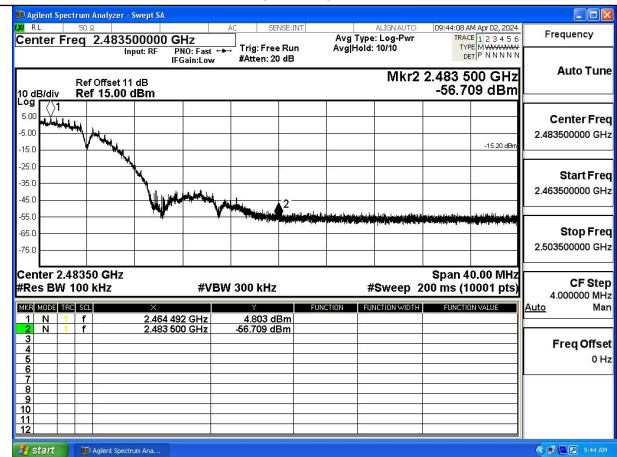

Mode:802.11n HT40 Frequency:2452MHz Ant:Chain1

Band edge measurement

Test Mode: 802.11b

Mode:802.11b Frequency:2412MHz Ant:Chain0

Mode:802.11b Frequency:2462MHz Ant:Chain0

Mode:802.11b Frequency:2412MHz Ant:Chain1

Mode:802.11b Frequency:2462MHz Ant:Chain1

Test Mode: 802.11g

Mode:802.11g Frequency:2412MHz Ant:Chain0

Mode:802.11g Frequency:2462MHz Ant:Chain0

Mode:802.11g Frequency:2412MHz Ant:Chain1

Mode:802.11g Frequency:2462MHz Ant:Chain1