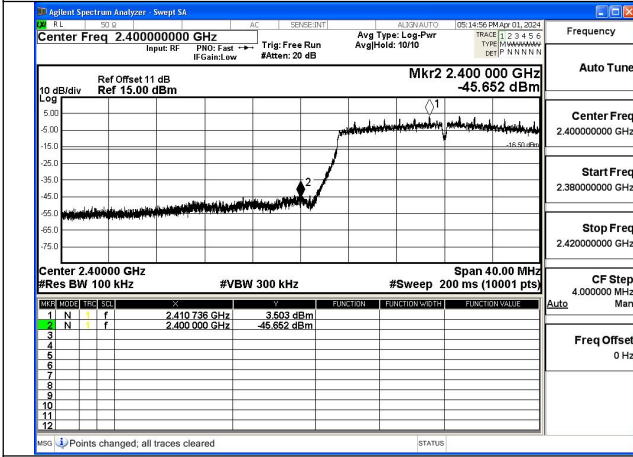

Mode:802.11n HT40 Frequency:2452MHz Ant:Chain1

Band edge measurement

Test Mode: 802.11b

Mode:802.11b Frequency:2412MHz Ant:Chain0

Mode:802.11b Frequency:2462MHz Ant:Chain0

Mode:802.11b Frequency:2412MHz Ant:Chain1

Mode:802.11b Frequency:2462MHz Ant:Chain1

Test Mode: 802.11g

Mode:802.11g Frequency:2412MHz Ant:Chain0

Mode:802.11g Frequency:2462MHz Ant:Chain0

Mode:802.11g Frequency:2412MHz Ant:Chain1

Mode:802.11g Frequency:2462MHz Ant:Chain1

Test Mode: 802.11n HT20

Mode:802.11n HT20 Frequency:2412MHz Ant:Chain0

Mode:802.11n HT20 Frequency:2462MHz Ant:Chain0

Mode:802.11n HT20 Frequency:2412MHz Ant:Chain1

Mode:802.11n HT20 Frequency:2462MHz Ant:Chain1