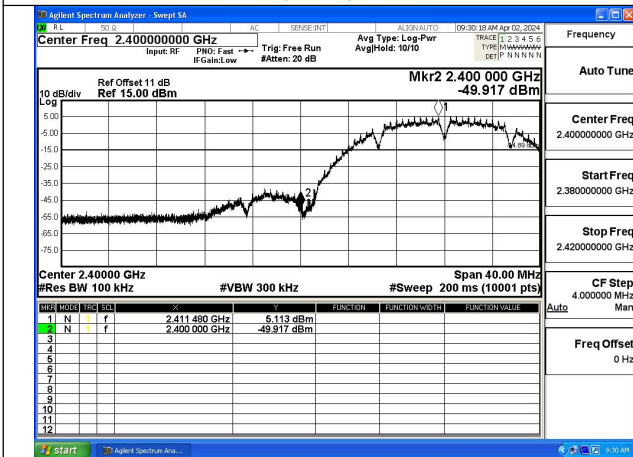

Mode:802.11n HT40 Frequency:2452MHz Ant:Chain1

Band edge measurement

Test Mode: 802.11b

Mode:802.11b Frequency:2412MHz Ant:Chain0

Mode:802.11b Frequency:2462MHz Ant:Chain0

Mode:802.11b Frequency:2412MHz Ant:Chain1

Mode:802.11b Frequency:2462MHz Ant:Chain1

Test Mode: 802.11g

Mode:802.11g Frequency:2412MHz Ant:Chain0

Mode:802.11g Frequency:2462MHz Ant:Chain0

Mode:802.11g Frequency:2412MHz Ant:Chain1

Mode:802.11g Frequency:2462MHz Ant:Chain1