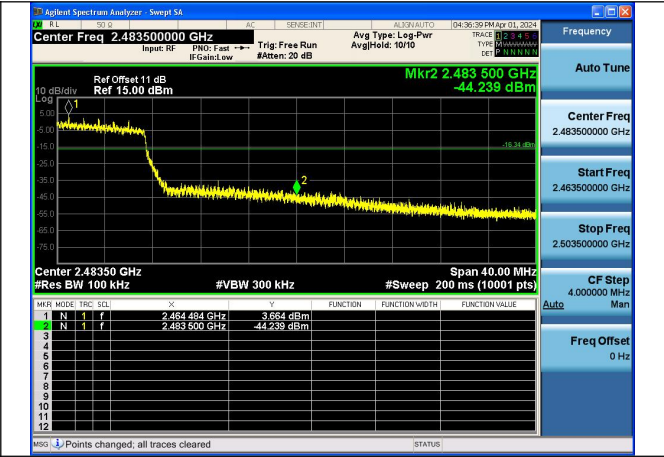

Mode:802.11n HT20 Frequency:2462MHz Ant:Chain0