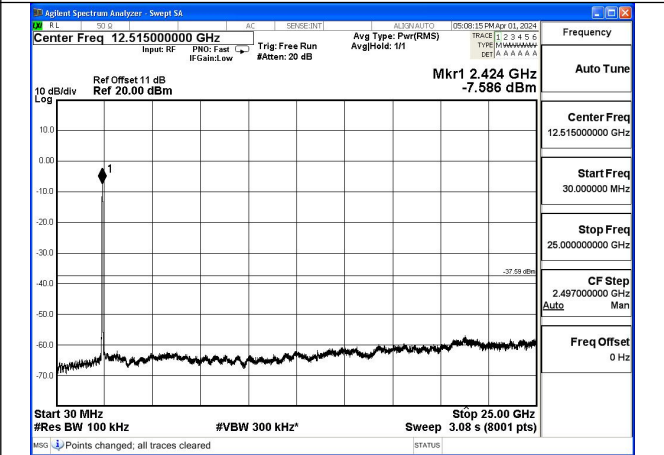

Mode:802.11n HT40 Frequency:2422MHz Ant:Chain1