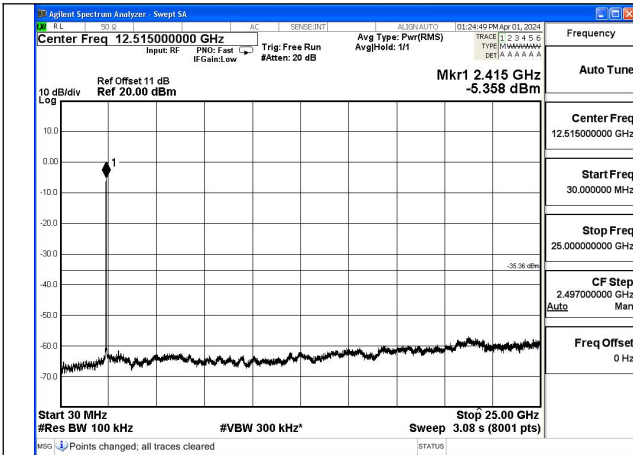

Mode:802.11g Frequency:2412MHz Ant:Chain1

Mode:802.11g Frequency:2437MHz Ant:Chain1

Mode:802.11g Frequency:2462MHz Ant:Chain1

Test Mode: 802.11n HT20

Mode:802.11n HT20 Frequency:2412MHz Ant:Chain0

Mode:802.11n HT20 Frequency:2437MHz Ant:Chain0