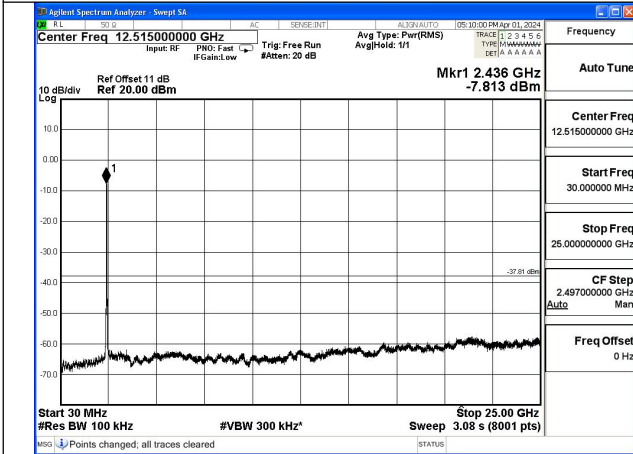

Mode:802.11n HT40 Frequency:2437MHz Ant:Chain1