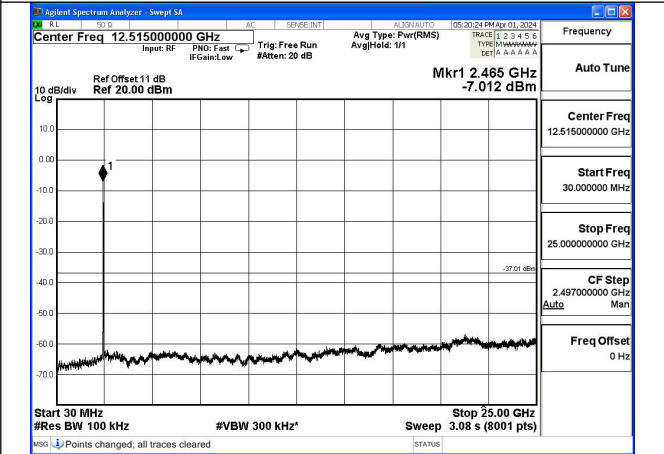

Mode:802.11n HT20 Frequency:2462MHz Ant:Chain1