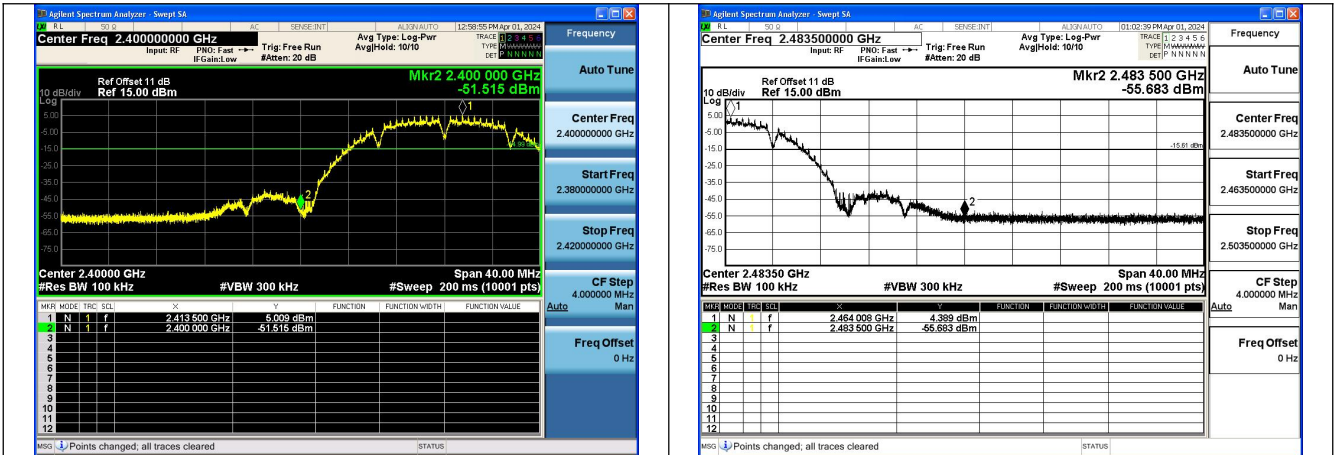

Mode:802.11n HT40 Frequency:2422MHz Ant:Chain0

Mode:802.11n HT40 Frequency:2437MHz Ant:Chain0

Mode:802.11n HT40 Frequency:2452MHz Ant:Chain0

Mode:802.11n HT40 Frequency:2422MHz Ant:Chain1

Mode:802.11n HT40 Frequency:2437MHz Ant:Chain1

Mode:802.11n HT40 Frequency:2452MHz Ant:Chain1

Band edge measurement

Test Mode: 802.11b

Mode:802.11b Frequency:2412MHz Ant:Chain0

Mode:802.11b Frequency:2462MHz Ant:Chain0

Mode:802.11b Frequency:2412MHz Ant:Chain1