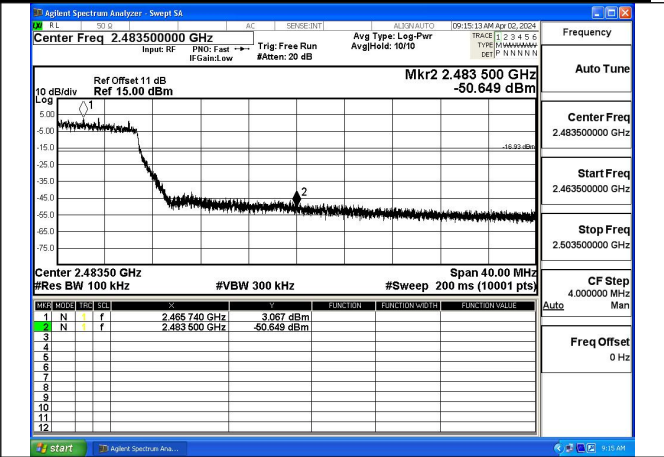

Mode:802.11b Frequency:2462MHz Ant:Chain1

Test Mode: 802.11g

Mode:802.11g Frequency:2412MHz Ant:Chain0

Mode:802.11g Frequency:2462MHz Ant:Chain0

Mode:802.11g Frequency:2412MHz Ant:Chain1

Mode:802.11g Frequency:2462MHz Ant:Chain1

Test Mode: 802.11n HT20

Mode:802.11n HT20 Frequency:2412MHz Ant:Chain0

Mode:802.11n HT20 Frequency:2462MHz Ant:Chain0

Mode:802.11n HT20 Frequency:2412MHz Ant:Chain1

Mode:802.11n HT20 Frequency:2462MHz Ant:Chain1