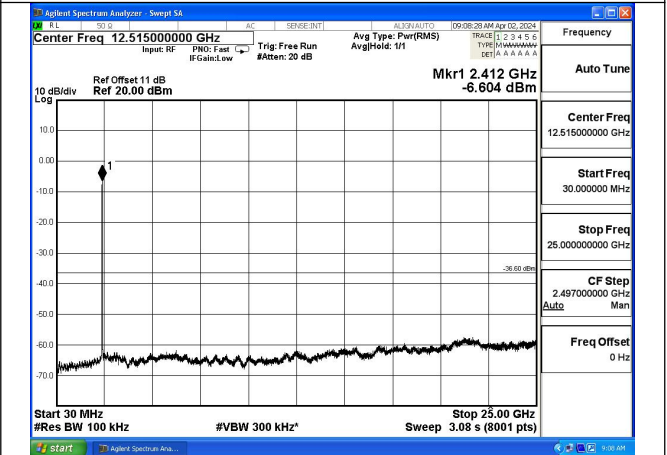

Conducted Out of band emission measurement

Test Mode: 802.11b

Test Mode: 802.11g

Mode:802.11g Frequency:2412MHz Ant:Chain0

Mode:802.11g Frequency:2437MHz Ant:Chain0

Mode:802.11g Frequency:2462MHz Ant:Chain0

Mode:802.11g Frequency:2412MHz Ant:Chain1

Mode:802.11g Frequency:2437MHz Ant:Chain1

Mode:802.11g Frequency:2462MHz Ant:Chain1

Test Mode: 802.11n HT20

Mode:802.11n HT20 Frequency:2412MHz Ant:Chain0

Mode:802.11n HT20 Frequency:2437MHz Ant:Chain0