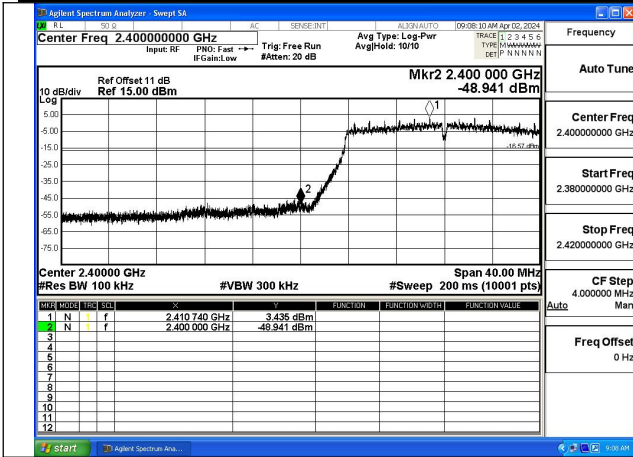

Mode:802.11n HT40 Frequency:2452MHz Ant:Chain1

Band edge measurement

Test Mode: 802.11b

Mode:802.11b Frequency:2412MHz Ant:Chain0

Mode:802.11b Frequency:2462MHz Ant:Chain0

Mode:802.11b Frequency:2412MHz Ant:Chain1

Mode:802.11b Frequency:2462MHz Ant:Chain1

Test Mode: 802.11g

Mode:802.11g Frequency:2412MHz Ant:Chain0

Mode:802.11g Frequency:2462MHz Ant:Chain0

Mode:802.11g Frequency:2412MHz Ant:Chain1

Mode:802.11g Frequency:2462MHz Ant:Chain1