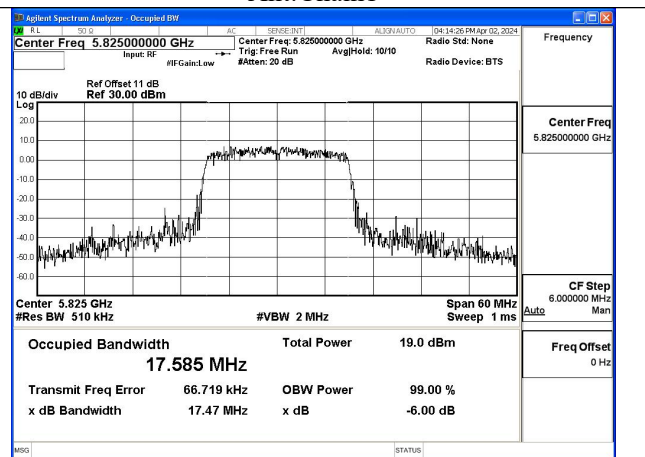

Mode:802.11ac VHT20 Frequency:5825MHz
Ant:Chain1