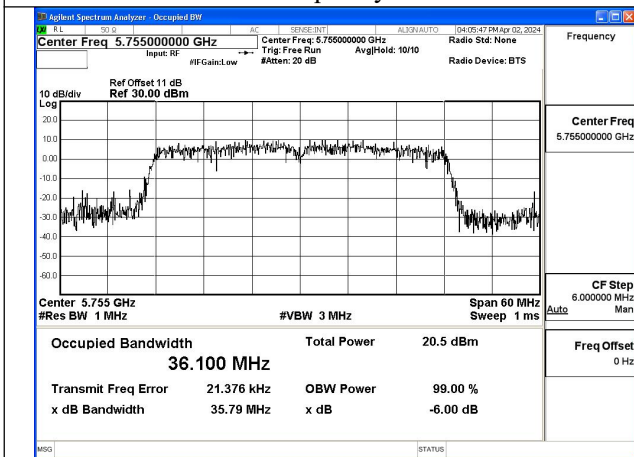

Mode:802.11ac VHT20 Frequency:5785MHz
Ant:Chain1

Mode:802.11ac VHT20 Frequency:5825MHz
Ant:Chain1

Test Mode: 802.11n HT40

Mode:802.11n HT40 Frequency:5755MHz Ant:Chain0

Mode:802.11n HT40 Frequency:5795MHz Ant:Chain0