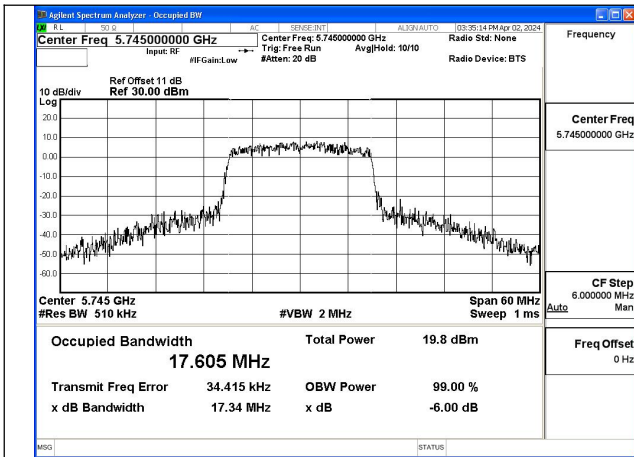

Test Mode: 802.11ac VHT20

Mode:802.11ac VHT20 Frequency:5745MHz
Ant:Chain0