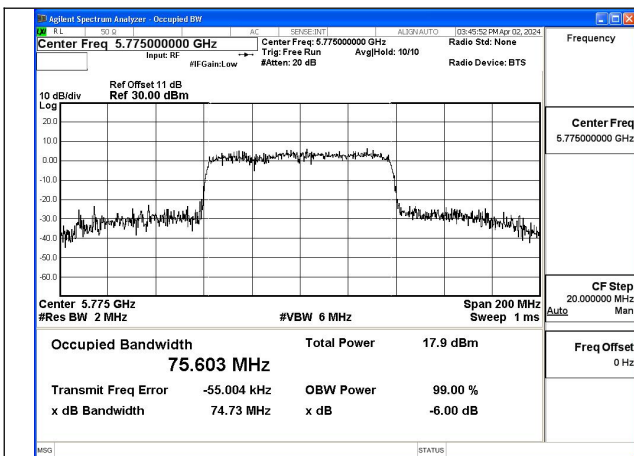

Test Mode: 802.11ac VHT80

Mode:802.11ac VHT80 Frequency:5775MHz
Ant:Chain0