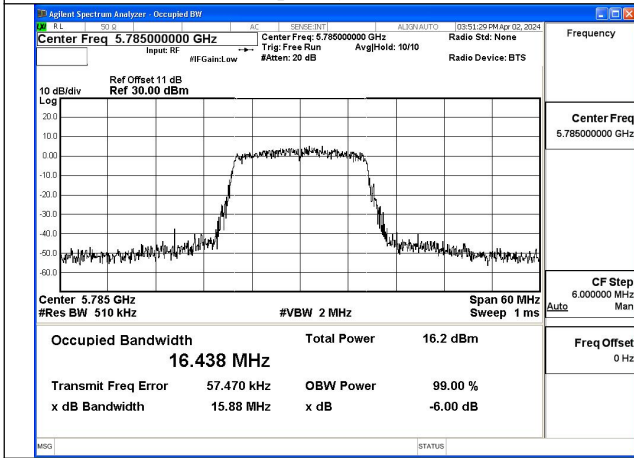

Mode:802.11a Frequency:5825MHz Ant:Chain0

Mode:802.11a Frequency:5745MHz Ant:Chain1

Mode:802.11a Frequency:5785MHz Ant:Chain1

Mode:802.11a Frequency:5825MHz Ant:Chain1

Test Mode: 802.11n HT20

Mode:802.11n HT20 Frequency:5745MHz Ant:Chain0