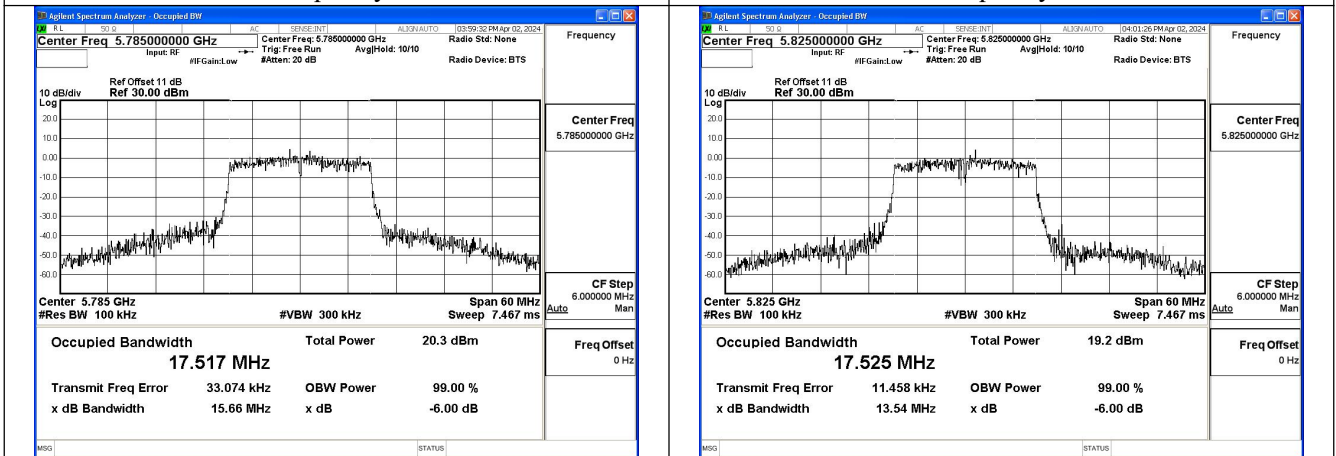

Test Mode	Antenna	6dB Bandwidth (MHz)		
		5775MHz	---	---
802.11ac VHT80	Chain0	74.68	---	---
802.11ac VHT80	Chain1	73.47	---	---

Test Mode: 802.11a

Mode:802.11a Frequency:5825MHz Ant:Chain0

Mode:802.11a Frequency:5745MHz Ant:Chain1

Mode:802.11a Frequency:5785MHz Ant:Chain1

Mode:802.11a Frequency:5825MHz Ant:Chain1

Test Mode: 802.11n HT20

Mode:802.11n HT20 Frequency:5745MHz Ant:Chain0

Mode:802.11n HT20 Frequency:5785MHz Ant:Chain0

Mode:802.11n HT20 Frequency:5825MHz Ant:Chain0

Mode:802.11n HT20 Frequency:5745MHz Ant:Chain1

Mode:802.11n HT20 Frequency:5785MHz Ant:Chain1

Mode:802.11n HT20 Frequency:5825MHz Ant:Chain1