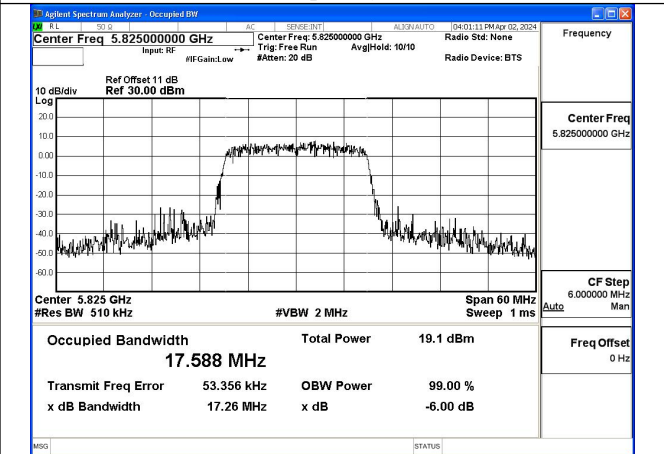

Mode:802.11n HT20 Frequency:5825MHz Ant:Chain1