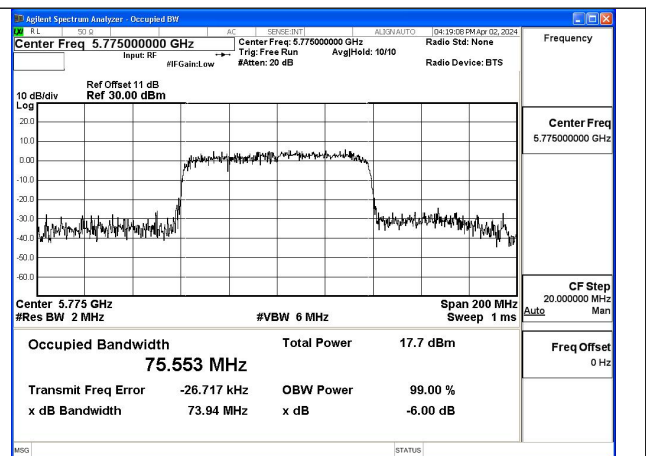

Mode:802.11ac VHT40 Frequency:5755MHz
Ant:Chain1

Mode:802.11ac VHT40 Frequency:5795MHz
Ant:Chain1

Test Mode: 802.11ac VHT80

Mode:802.11ac VHT80 Frequency:5775MHz
Ant:Chain0

Mode:802.11ac VHT80 Frequency:5775MHz
Ant:Chain1