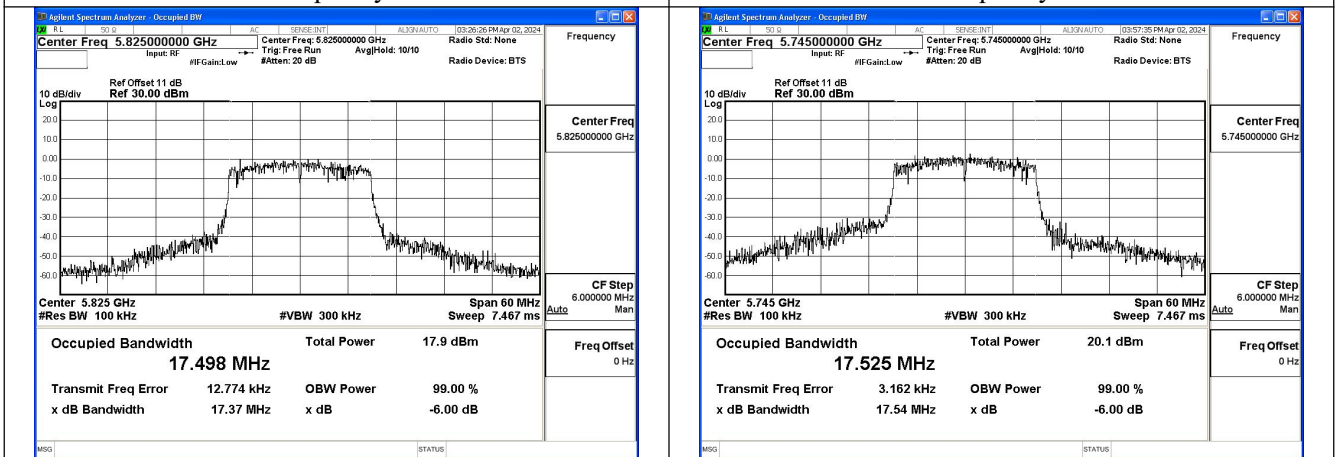

Mode:802.11a Frequency:5785MHz Ant:Chain1

Mode:802.11a Frequency:5825MHz Ant:Chain1

Test Mode: 802.11n HT20

Mode:802.11n HT20 Frequency:5745MHz Ant:Chain0

Mode:802.11n HT20 Frequency:5785MHz Ant:Chain0

Mode:802.11n HT20 Frequency:5825MHz Ant:Chain0