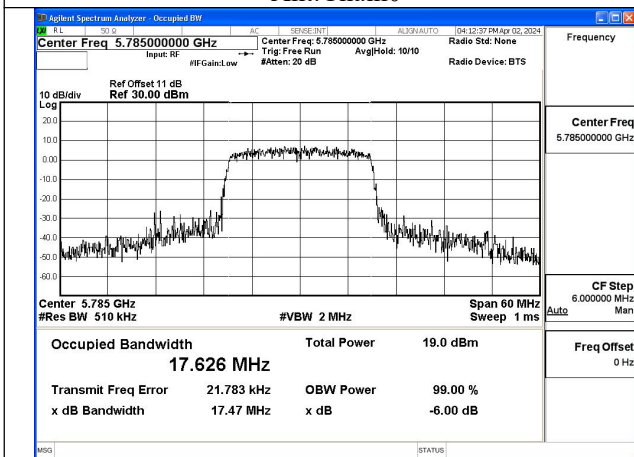

Test Mode: 802.11ac VHT20

Mode:802.11ac VHT20 Frequency:5745MHz
Ant:Chain0

Mode:802.11ac VHT20 Frequency:5785MHz
Ant:Chain0

Mode:802.11ac VHT20 Frequency:5825MHz
Ant:Chain0

Mode:802.11ac VHT20 Frequency:5745MHz
Ant:Chain1