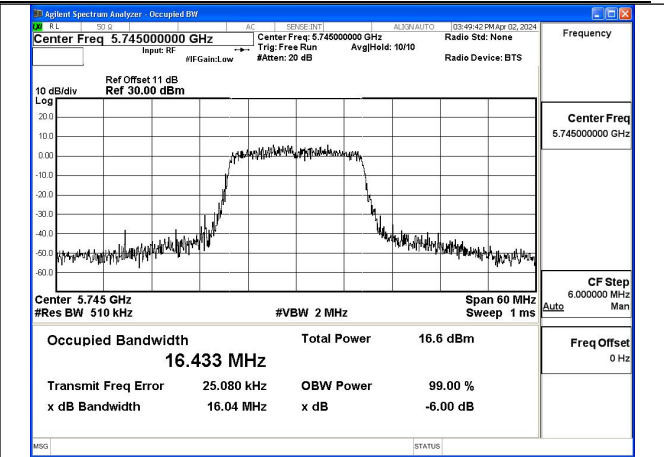

Mode:802.11a Frequency:5825MHz Ant:Chain0

Mode:802.11a Frequency:5745MHz Ant:Chain1

Mode:802.11a Frequency:5785MHz Ant:Chain1

Mode:802.11a Frequency:5825MHz Ant:Chain1

Test Mode: 802.11n HT20

Mode:802.11n HT20 Frequency:5745MHz Ant:Chain0