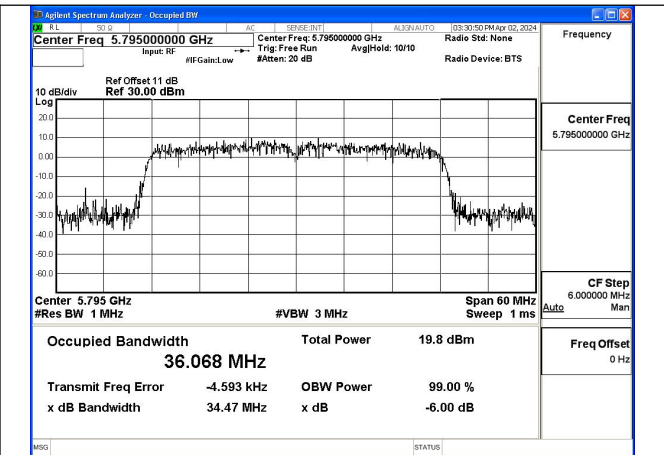

Test Mode: 802.11n HT40