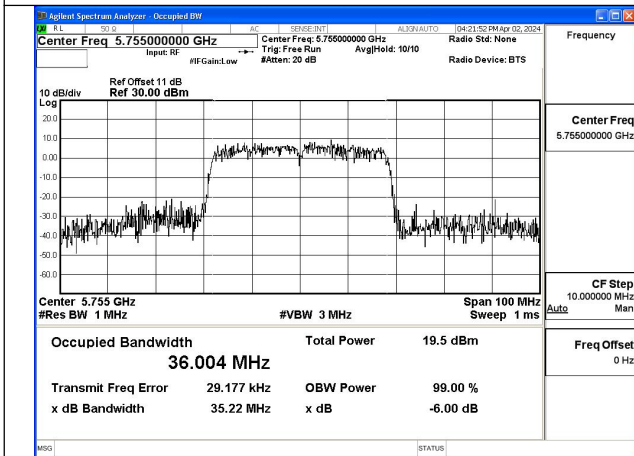

Mode:802.11n HT40 Frequency:5755MHz Ant:Chain1

Mode:802.11n HT40 Frequency:5795MHz Ant:Chain1

Test Mode: 802.11ac VHT40

Mode:802.11ac VHT40 Frequency:5755MHz
Ant:Chain0

Mode:802.11ac VHT40 Frequency:5795MHz
Ant:Chain0