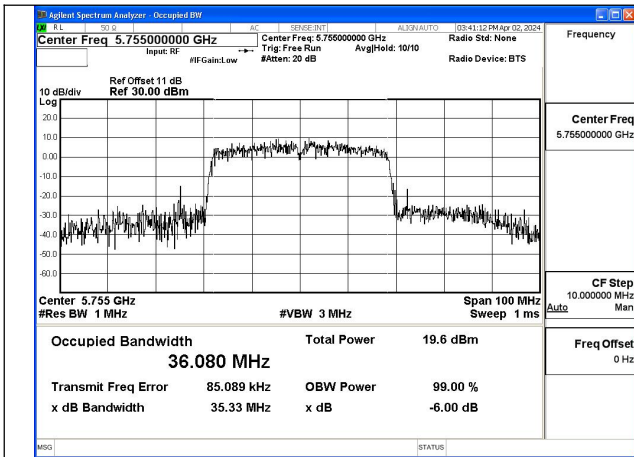

Test Mode: 802.11ac VHT40

Mode:802.11ac VHT40 Frequency:5755MHz
Ant:Chain0