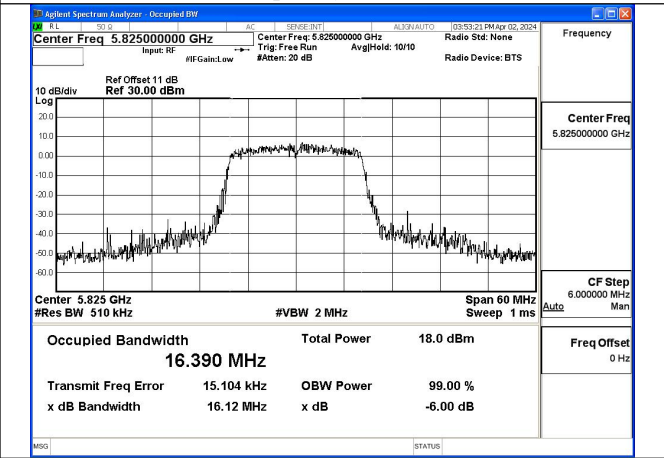

Mode:802.11a Frequency:5825MHz Ant:Chain0

Mode:802.11a Frequency:5745MHz Ant:Chain1

Mode:802.11a Frequency:5785MHz Ant:Chain1

Mode:802.11a Frequency:5825MHz Ant:Chain1

Test Mode: 802.11n HT20

Mode:802.11n HT20 Frequency:5745MHz Ant:Chain0