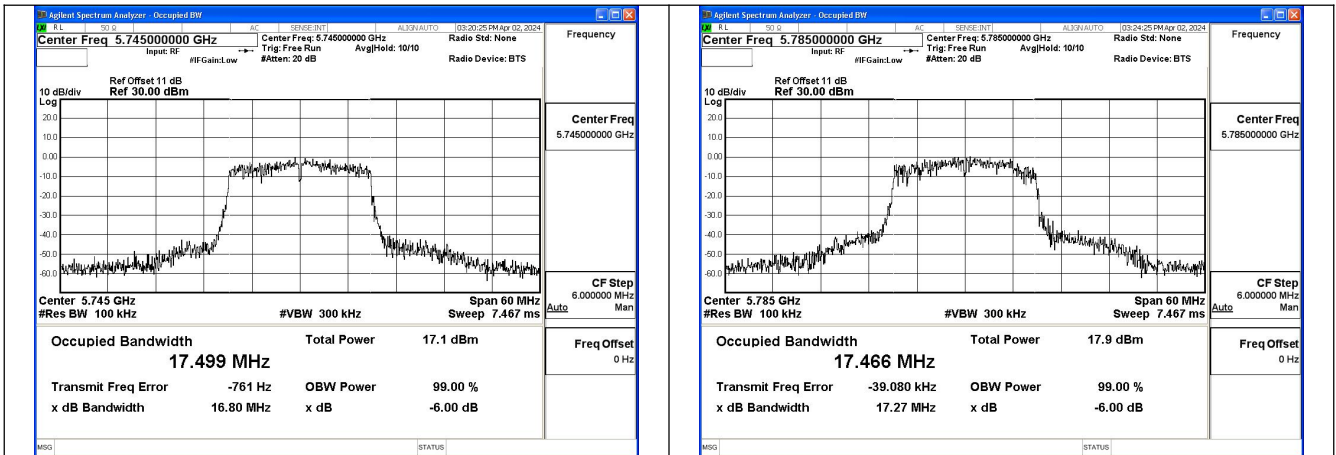

Test Mode	Antenna	6dB Bandwidth (MHz)		
		5775MHz	---	---
802.11ac VHT80	Chain0	74.68	---	---
802.11ac VHT80	Chain1	73.47	---	---

Test Mode: 802.11a

Mode:802.11a Frequency:5825MHz Ant:Chain0

Mode:802.11a Frequency:5745MHz Ant:Chain1

Mode:802.11a Frequency:5785MHz Ant:Chain1

Mode:802.11a Frequency:5825MHz Ant:Chain1

Test Mode: 802.11n HT20

Mode:802.11n HT20 Frequency:5745MHz Ant:Chain0

Mode:802.11n HT20 Frequency:5785MHz Ant:Chain0

Mode:802.11n HT20 Frequency:5825MHz Ant:Chain0