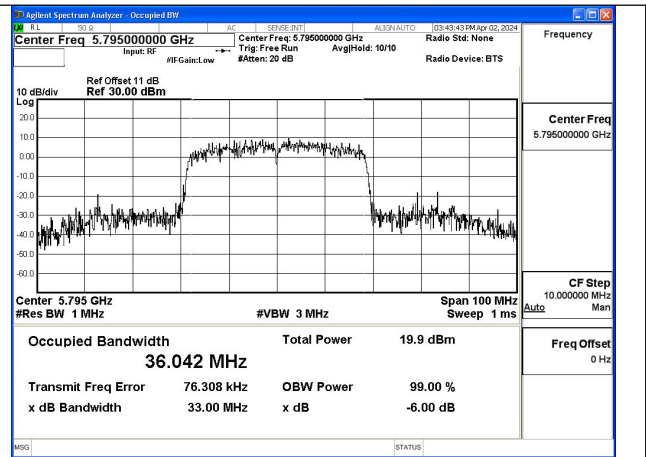

Mode:802.11ac VHT40 Frequency:5795MHz
Ant:Chain0