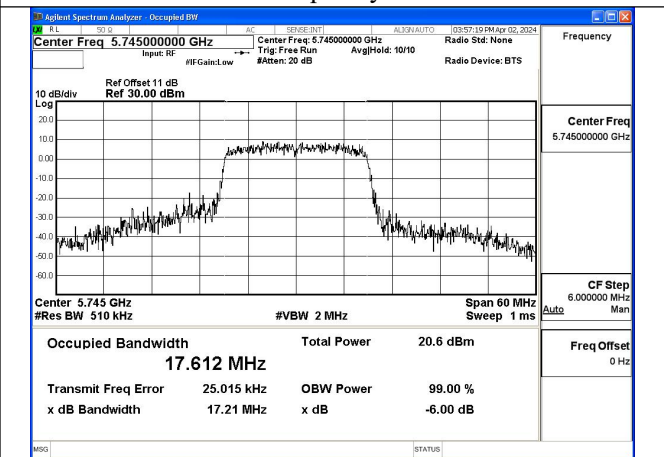

Mode:802.11n HT20 Frequency:5745MHz Ant:Chain1