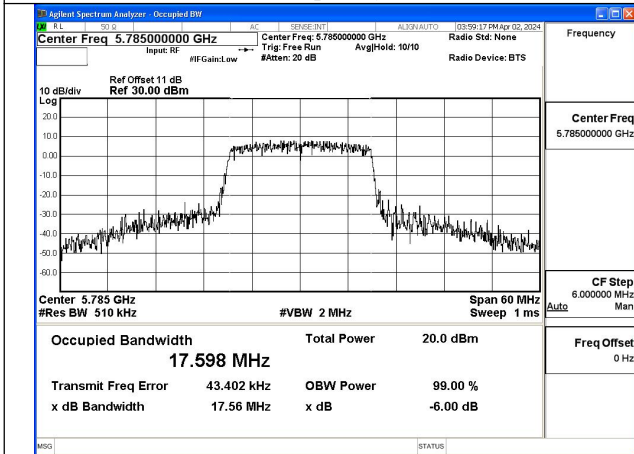

Mode:802.11n HT20 Frequency:5785MHz Ant:Chain1