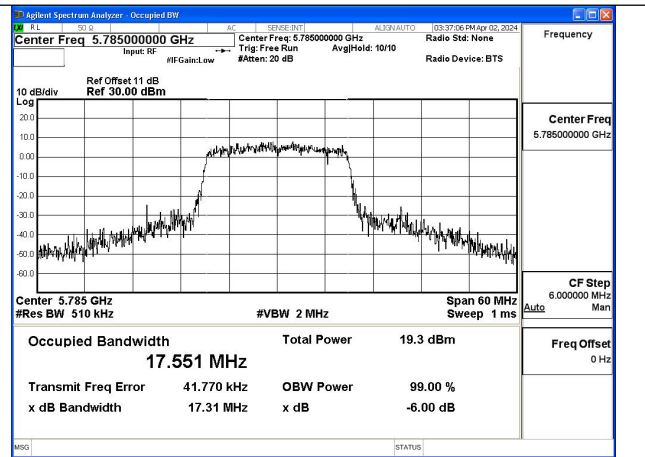

Mode:802.11ac VHT20 Frequency:5785MHz
Ant:Chain0