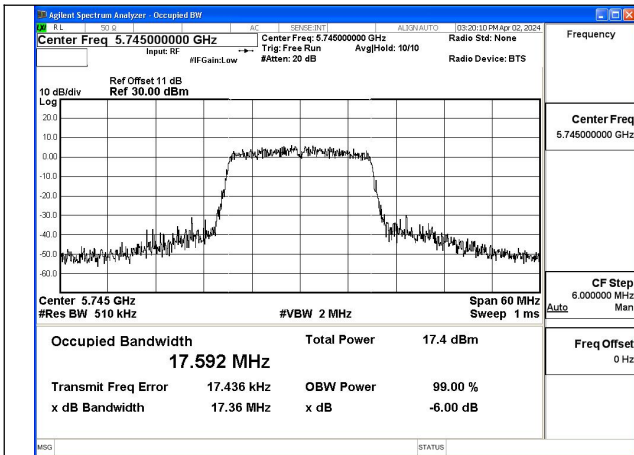

Mode:802.11a Frequency:5825MHz Ant:Chain0

Mode:802.11a Frequency:5745MHz Ant:Chain1

Mode:802.11a Frequency:5785MHz Ant:Chain1

Mode:802.11a Frequency:5825MHz Ant:Chain1

Test Mode: 802.11n HT20

Mode:802.11n HT20 Frequency:5745MHz Ant:Chain0