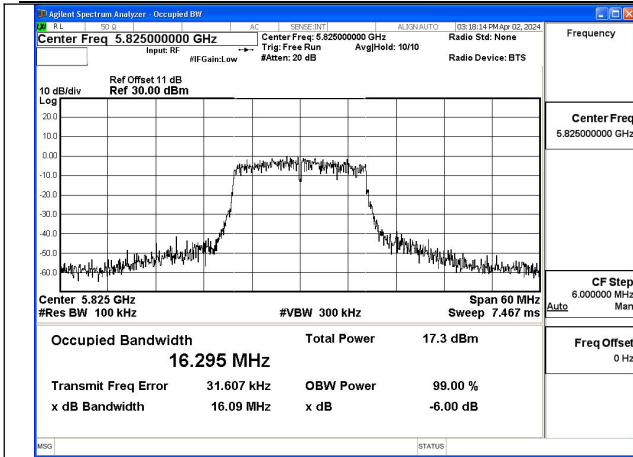

Mode:802.11a Frequency:5825MHz Ant:Chain0