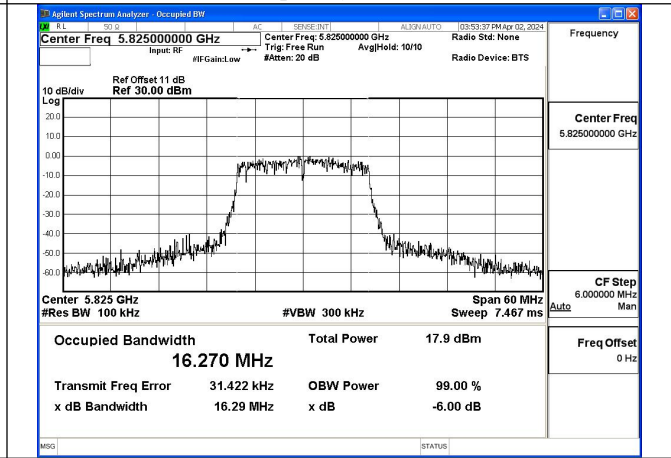

Mode:802.11a Frequency:5825MHz Ant:Chain1