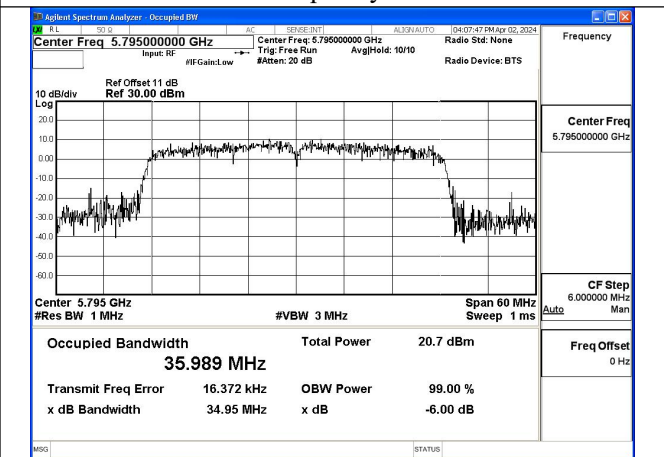

Mode:802.11ac VHT20 Frequency:5785MHz
Ant:Chain1

Mode:802.11ac VHT20 Frequency:5825MHz
Ant:Chain1

Test Mode: 802.11n HT40

Mode:802.11n HT40 Frequency:5755MHz Ant:Chain0

Mode:802.11n HT40 Frequency:5795MHz Ant:Chain0