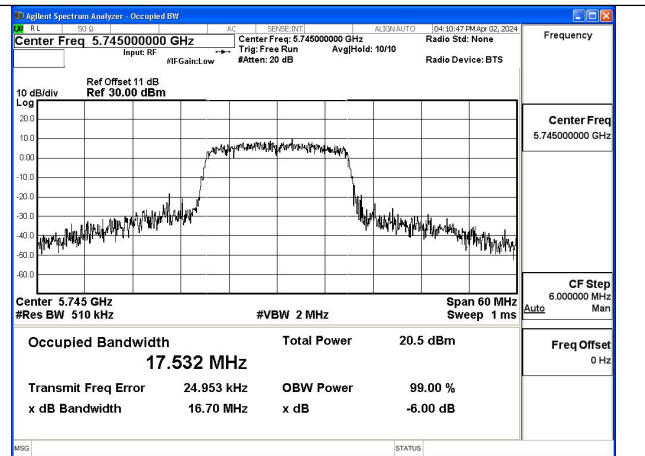

Test Mode: 802.11ac VHT20

Mode:802.11ac VHT20 Frequency:5745MHz
Ant:Chain0

Mode:802.11ac VHT20 Frequency:5785MHz
Ant:Chain0

Mode:802.11ac VHT20 Frequency:5825MHz
Ant:Chain0

Mode:802.11ac VHT20 Frequency:5745MHz
Ant:Chain1