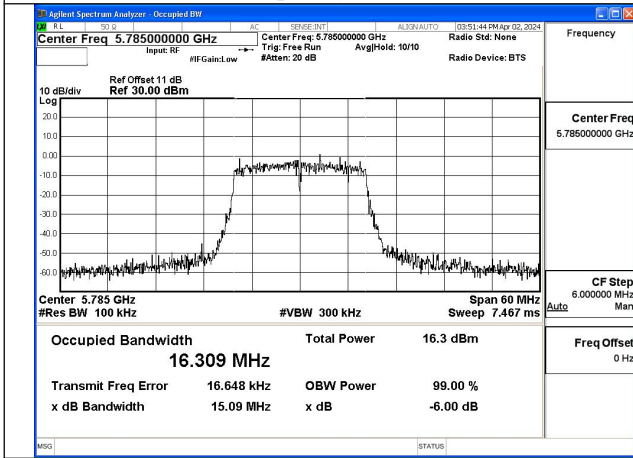

Test Mode	Antenna	6dB Bandwidth (MHz)		
		5775MHz	---	---
802.11ac VHT80	Chain0	74.68	---	---
802.11ac VHT80	Chain1	73.47	---	---

Test Mode: 802.11a

Mode:802.11a Frequency:5825MHz Ant:Chain0

Mode:802.11a Frequency:5745MHz Ant:Chain1