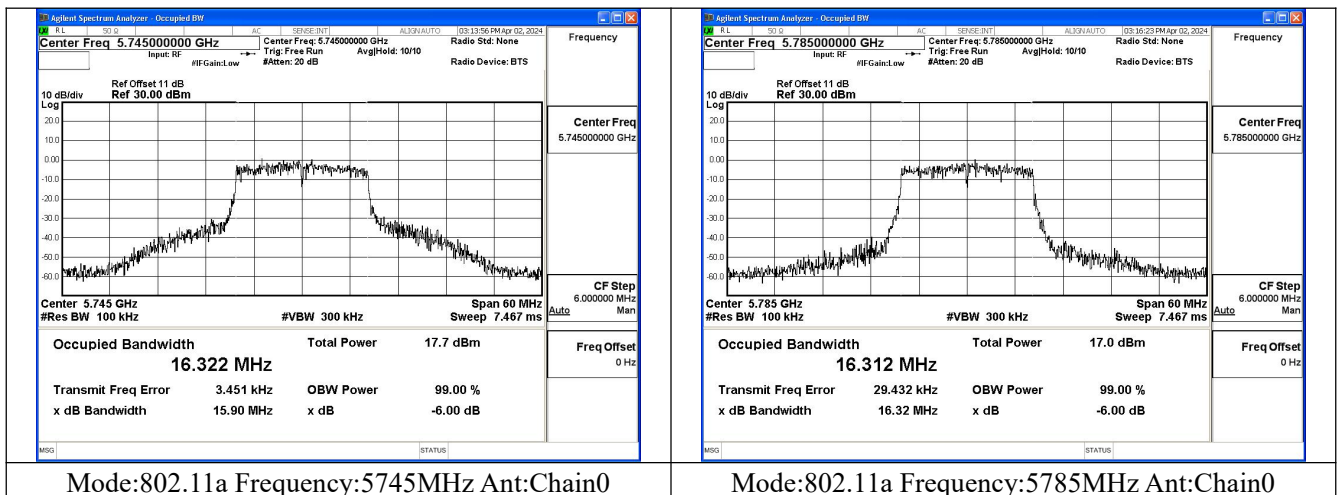

6dB Bandwidth

Offset 21dB = Attenuator + Temporary antenna connector loss + Cable loss

Test Mode	Antenna	6dB Bandwidth (MHz)		
		5745MHz	5785MHz	5825MHz
802.11a	Chain0	15.90	16.32	16.09
802.11a	Chain1	16.38	15.09	16.29
802.11n HT20	Chain0	16.80	17.27	17.37
802.11n HT20	Chain1	17.54	15.66	13.54
802.11ac VHT20	Chain0	17.60	17.59	16.78
802.11ac VHT20	Chain1	17.18	17.27	14.36

Test Mode	Antenna	6dB Bandwidth (MHz)		
		5755MHz	---	5795MHz
802.11n HT40	Chain0	32.48	---	32.92
802.11n HT40	Chain1	35.41	---	35.30
802.11ac VHT40	Chain0	31.71	---	34.14
802.11ac VHT40	Chain1	35.19	---	32.96

Test Mode	Antenna	6dB Bandwidth (MHz)		
		5775MHz	---	---
802.11ac VHT80	Chain0	74.68	---	---
802.11ac VHT80	Chain1	73.47	---	---

Test Mode: 802.11a