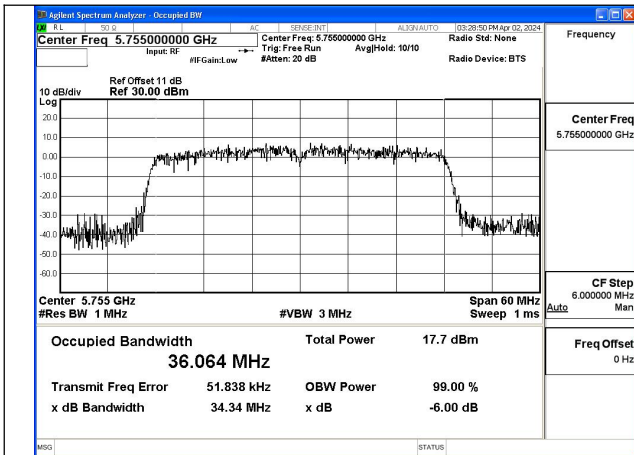

Test Mode: 802.11n HT40