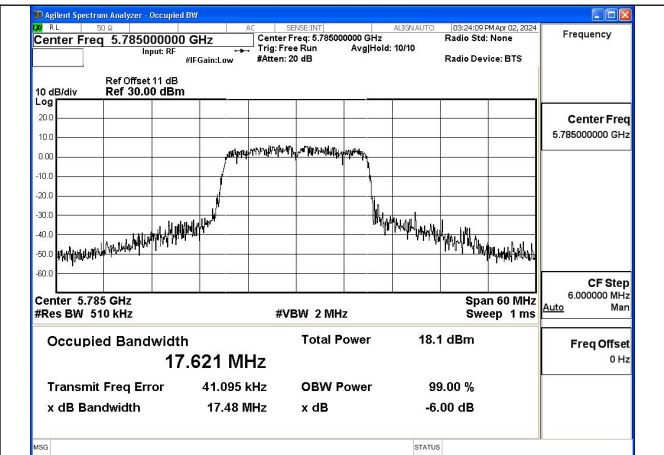

Mode:802.11a Frequency:5825MHz Ant:Chain0

Mode:802.11a Frequency:5745MHz Ant:Chain1

Mode:802.11a Frequency:5785MHz Ant:Chain1

Mode:802.11a Frequency:5825MHz Ant:Chain1

Test Mode: 802.11n HT20

Mode:802.11n HT20 Frequency:5745MHz Ant:Chain0