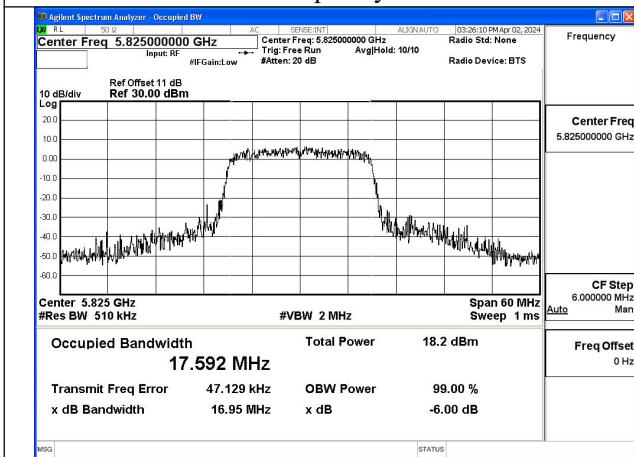

Mode:802.11n HT20 Frequency:5825MHz Ant:Chain0