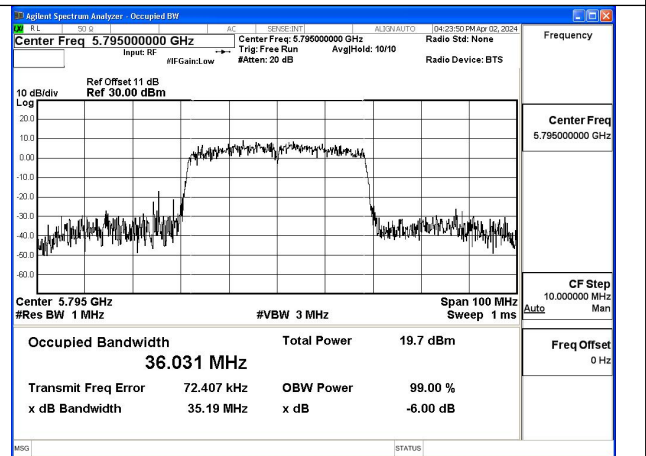

Mode:802.11ac VHT40 Frequency:5795MHz
Ant:Chain1