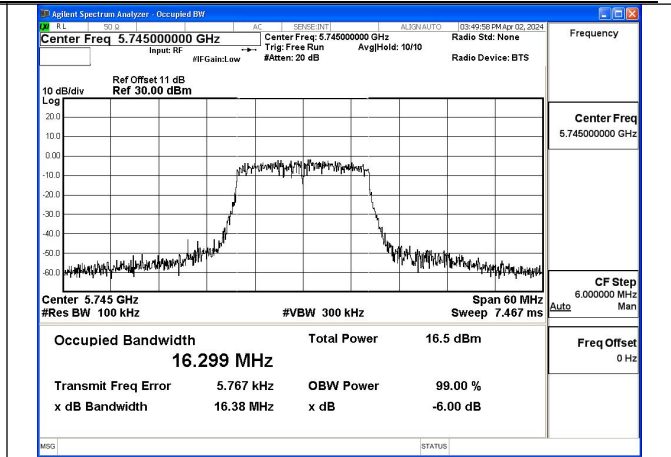

Test Mode	Antenna	6dB Bandwidth (MHz)		
		5775MHz	---	---
802.11ac VHT80	Chain0	74.68	---	---
802.11ac VHT80	Chain1	73.47	---	---

Test Mode: 802.11a

Mode:802.11a Frequency:5825MHz Ant:Chain0

Mode:802.11a Frequency:5745MHz Ant:Chain1