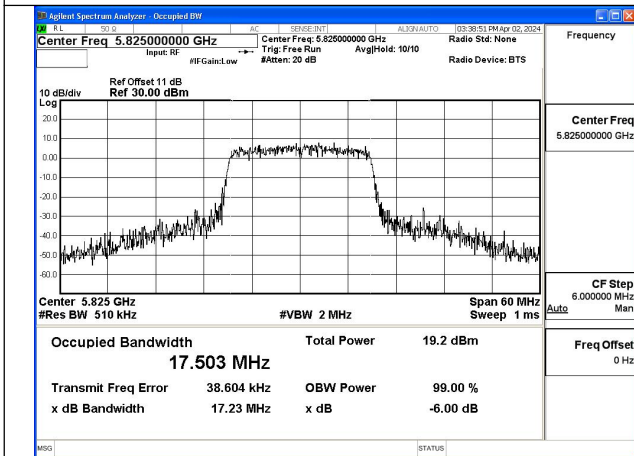

Mode:802.11ac VHT20 Frequency:5825MHz
Ant:Chain0