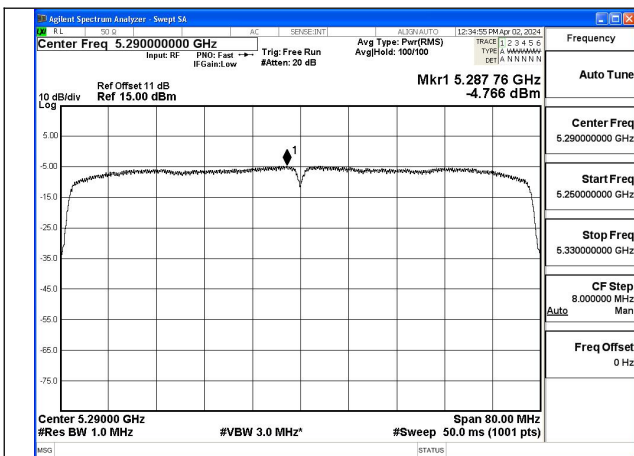

Test Mode: 802.11ac VHT80

Mode:802.11ac VHT80 Frequency:5290MHz
Ant:Chain0