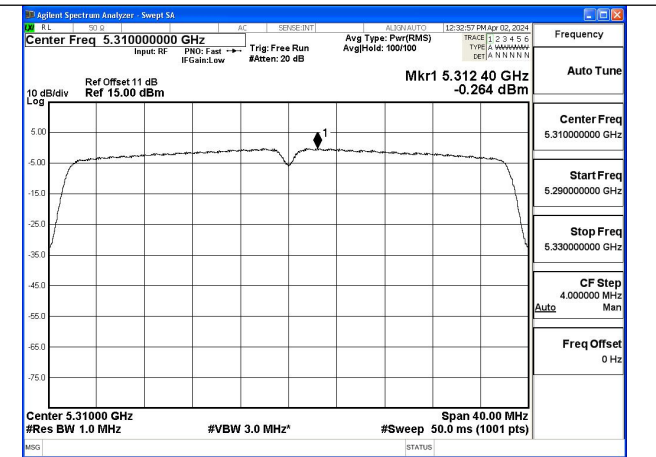

Mode:802.11ac VHT40 Frequency:5310MHz
Ant:Chain0