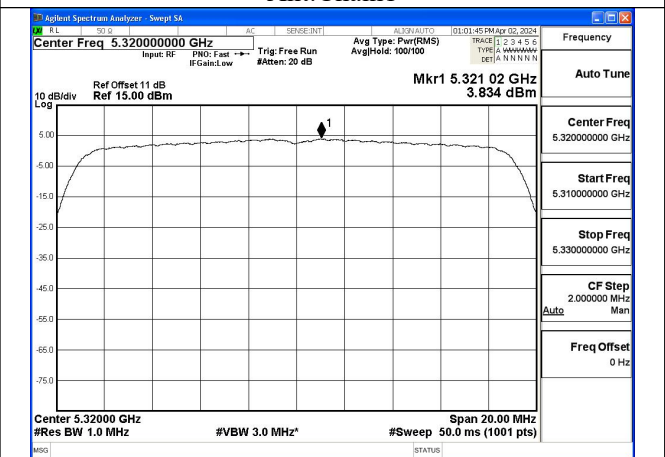

Test Mode: 802.11ac VHT20

Mode:802.11ac VHT20 Frequency:5260MHz  
Ant:Chain0

Mode:802.11ac VHT20 Frequency:5280MHz  
Ant:Chain0

Mode:802.11ac VHT20 Frequency:5320MHz  
Ant:Chain0

Mode:802.11ac VHT20 Frequency:5260MHz  
Ant:Chain1

Mode:802.11ac VHT20 Frequency:5280MHz  
Ant:Chain1

Mode:802.11ac VHT20 Frequency:5320MHz  
Ant:Chain1

Test Mode: 802.11n HT40

Mode:802.11n HT40 Frequency:5270MHz Ant:Chain0

Mode:802.11n HT40 Frequency:5310MHz Ant:Chain0