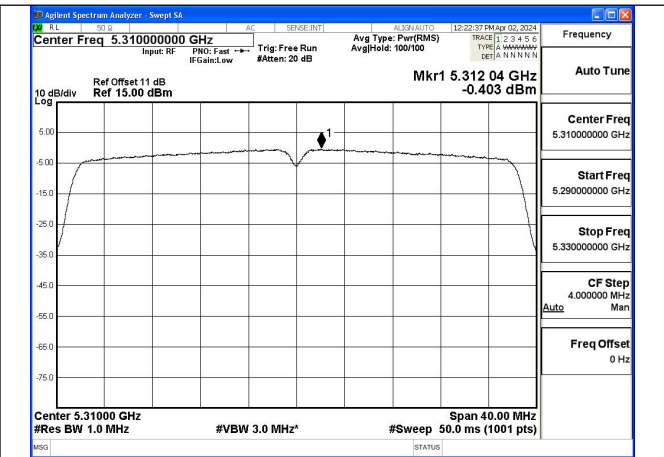

Test Mode: 802.11ac VHT20

Mode:802.11ac VHT20 Frequency:5260MHz  
Ant:Chain0

Mode:802.11ac VHT20 Frequency:5280MHz  
Ant:Chain0

Mode:802.11ac VHT20 Frequency:5320MHz  
Ant:Chain0

Mode:802.11ac VHT20 Frequency:5260MHz  
Ant:Chain1

Mode:802.11ac VHT20 Frequency:5280MHz  
Ant:Chain1

Mode:802.11ac VHT20 Frequency:5320MHz  
Ant:Chain1

Test Mode: 802.11n HT40

Mode:802.11n HT40 Frequency:5270MHz Ant:Chain0

Mode:802.11n HT40 Frequency:5310MHz Ant:Chain0