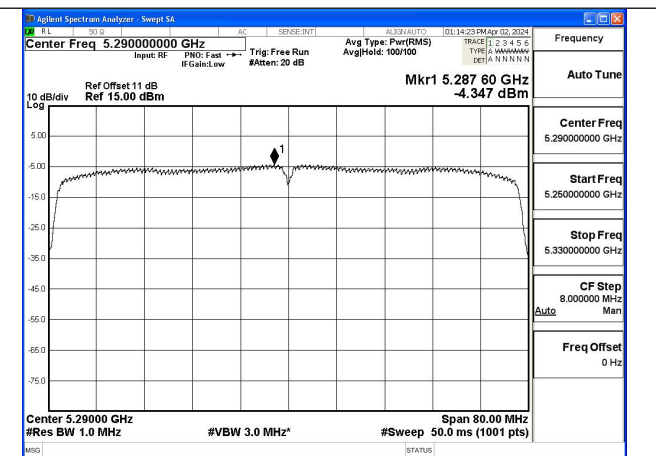

Mode:802.11ac VHT40 Frequency:5270MHz  
Ant:Chain1

Mode:802.11ac VHT40 Frequency:5310MHz  
Ant:Chain1

Test Mode: 802.11ac VHT80

Mode:802.11ac VHT80 Frequency:5290MHz  
Ant:Chain0

Mode:802.11ac VHT80 Frequency:5290MHz  
Ant:Chain1