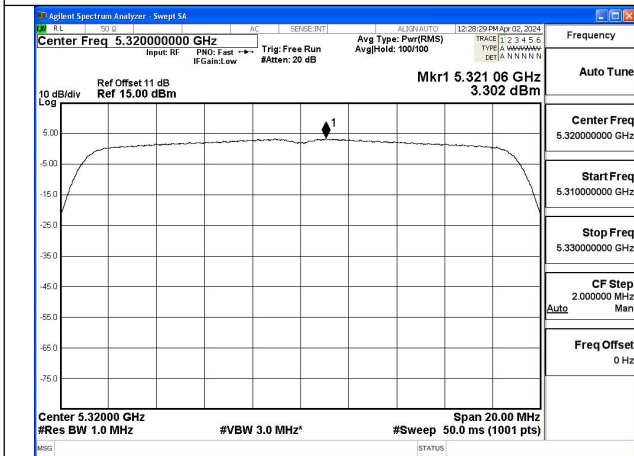

Test Mode: 802.11ac VHT20

Mode:802.11ac VHT20 Frequency:5260MHz  
Ant:Chain0

Mode:802.11ac VHT20 Frequency:5280MHz  
Ant:Chain0

Mode:802.11ac VHT20 Frequency:5320MHz  
Ant:Chain0

Mode:802.11ac VHT20 Frequency:5260MHz  
Ant:Chain1

Mode:802.11ac VHT20 Frequency:5280MHz  
Ant:Chain1

Mode:802.11ac VHT20 Frequency:5320MHz  
Ant:Chain1

Test Mode: 802.11n HT40

Mode:802.11n HT40 Frequency:5270MHz Ant:Chain0

Mode:802.11n HT40 Frequency:5310MHz Ant:Chain0