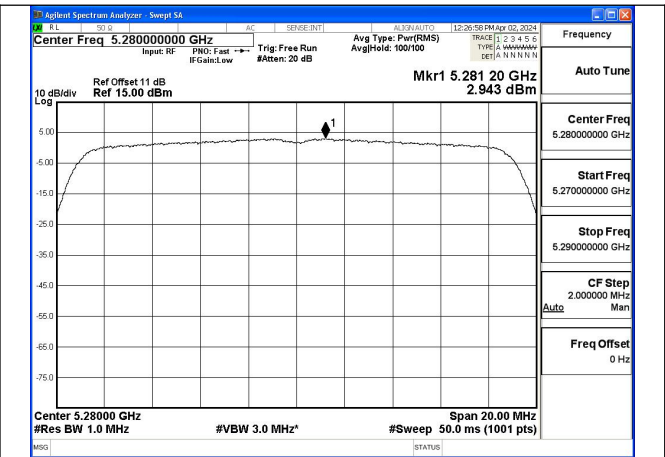

Test Mode: 802.11ac VHT20

Mode:802.11ac VHT20 Frequency:5260MHz  
Ant:Chain0

Mode:802.11ac VHT20 Frequency:5280MHz  
Ant:Chain0

Mode:802.11ac VHT20 Frequency:5320MHz  
Ant:Chain0

Mode:802.11ac VHT20 Frequency:5260MHz  
Ant:Chain1

Mode:802.11ac VHT20 Frequency:5280MHz  
Ant:Chain1

Mode:802.11ac VHT20 Frequency:5320MHz  
Ant:Chain1

Test Mode: 802.11n HT40

Mode:802.11n HT40 Frequency:5270MHz Ant:Chain0

Mode:802.11n HT40 Frequency:5310MHz Ant:Chain0