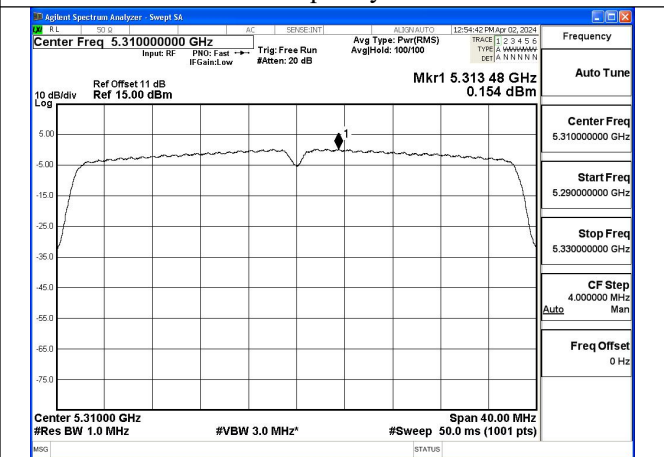

Mode:802.11ac VHT20 Frequency:5280MHz  
Ant:Chain1

Mode:802.11ac VHT20 Frequency:5320MHz  
Ant:Chain1

Test Mode: 802.11n HT40

Mode:802.11n HT40 Frequency:5270MHz Ant:Chain0

Mode:802.11n HT40 Frequency:5310MHz Ant:Chain0