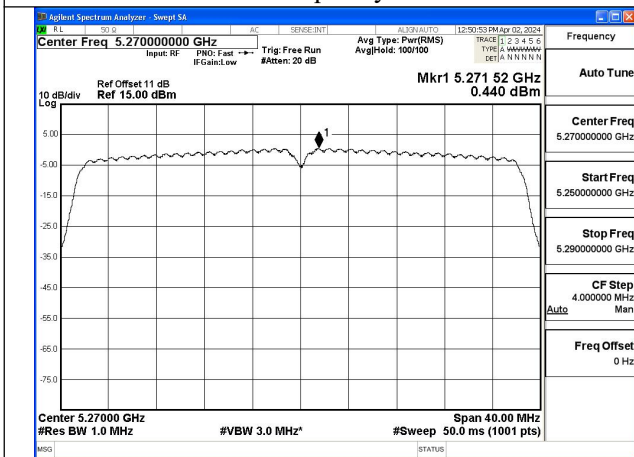

Mode:802.11ac VHT20 Frequency:5280MHz  
Ant:Chain1

Mode:802.11ac VHT20 Frequency:5320MHz  
Ant:Chain1

Test Mode: 802.11n HT40

Mode:802.11n HT40 Frequency:5270MHz Ant:Chain0

Mode:802.11n HT40 Frequency:5310MHz Ant:Chain0