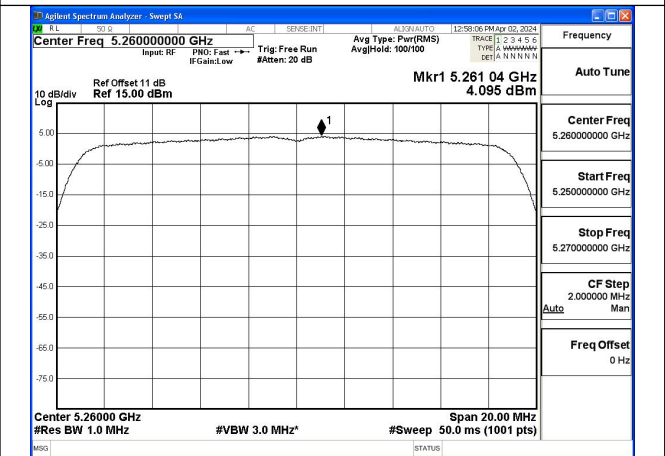

Test Mode: 802.11ac VHT20

Mode:802.11ac VHT20 Frequency:5260MHz  
Ant:Chain0

Mode:802.11ac VHT20 Frequency:5280MHz  
Ant:Chain0

Mode:802.11ac VHT20 Frequency:5320MHz  
Ant:Chain0

Mode:802.11ac VHT20 Frequency:5260MHz  
Ant:Chain1

Mode:802.11ac VHT20 Frequency:5280MHz  
Ant:Chain1

Mode:802.11ac VHT20 Frequency:5320MHz  
Ant:Chain1

Test Mode: 802.11n HT40

Mode:802.11n HT40 Frequency:5270MHz Ant:Chain0

Mode:802.11n HT40 Frequency:5310MHz Ant:Chain0