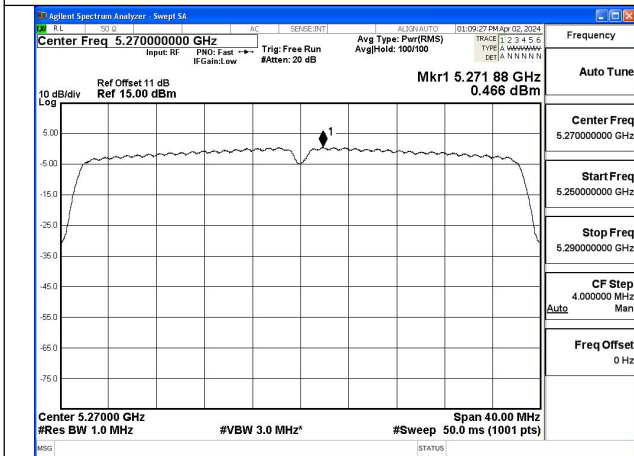

Mode:802.11n HT40 Frequency:5270MHz Ant:Chain1

Mode:802.11n HT40 Frequency:5310MHz Ant:Chain1

Test Mode: 802.11ac VHT40

Mode:802.11ac VHT40 Frequency:5270MHz  
Ant:Chain0

Mode:802.11ac VHT40 Frequency:5310MHz  
Ant:Chain0