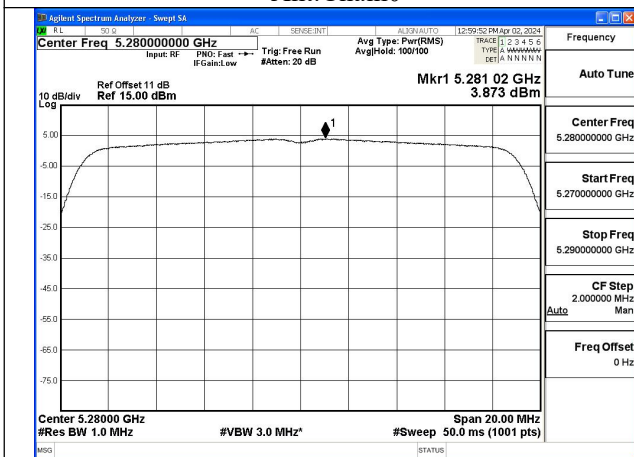

Test Mode: 802.11ac VHT20

Mode:802.11ac VHT20 Frequency:5260MHz  
Ant:Chain0

Mode:802.11ac VHT20 Frequency:5280MHz  
Ant:Chain0

Mode:802.11ac VHT20 Frequency:5320MHz  
Ant:Chain0

Mode:802.11ac VHT20 Frequency:5260MHz  
Ant:Chain1

Mode:802.11ac VHT20 Frequency:5280MHz  
Ant:Chain1

Mode:802.11ac VHT20 Frequency:5320MHz  
Ant:Chain1

Test Mode: 802.11n HT40

Mode:802.11n HT40 Frequency:5270MHz Ant:Chain0

Mode:802.11n HT40 Frequency:5310MHz Ant:Chain0