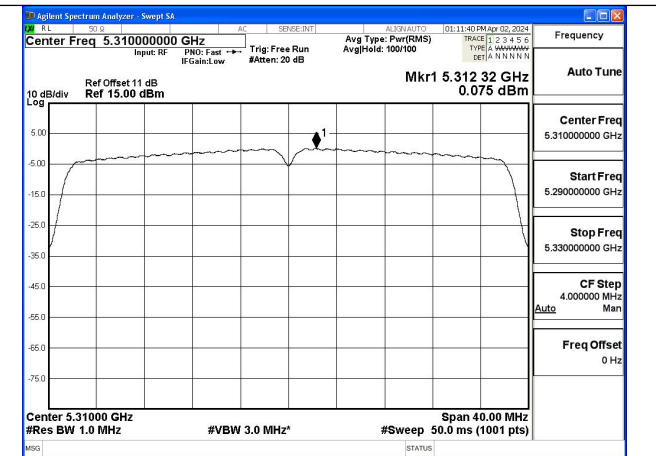

Mode:802.11ac VHT40 Frequency:5310MHz
Ant:Chain1