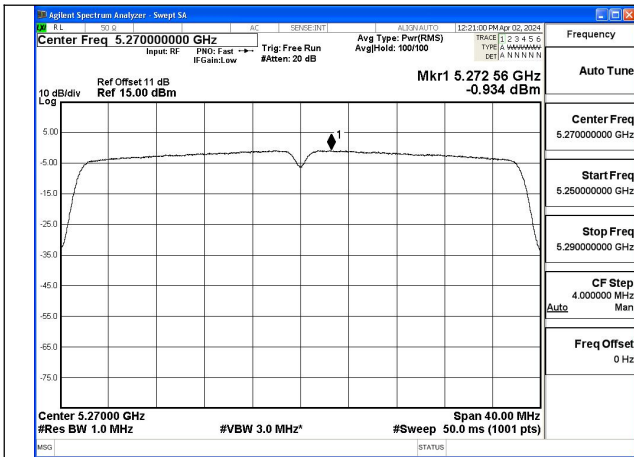

Test Mode: 802.11ac VHT20

Mode:802.11ac VHT20 Frequency:5260MHz  
Ant:Chain0

Mode:802.11ac VHT20 Frequency:5280MHz  
Ant:Chain0

Mode:802.11ac VHT20 Frequency:5320MHz  
Ant:Chain0

Mode:802.11ac VHT20 Frequency:5260MHz  
Ant:Chain1

Mode:802.11ac VHT20 Frequency:5280MHz  
Ant:Chain1

Mode:802.11ac VHT20 Frequency:5320MHz  
Ant:Chain1

Test Mode: 802.11n HT40

Mode:802.11n HT40 Frequency:5270MHz Ant:Chain0

Mode:802.11n HT40 Frequency:5310MHz Ant:Chain0