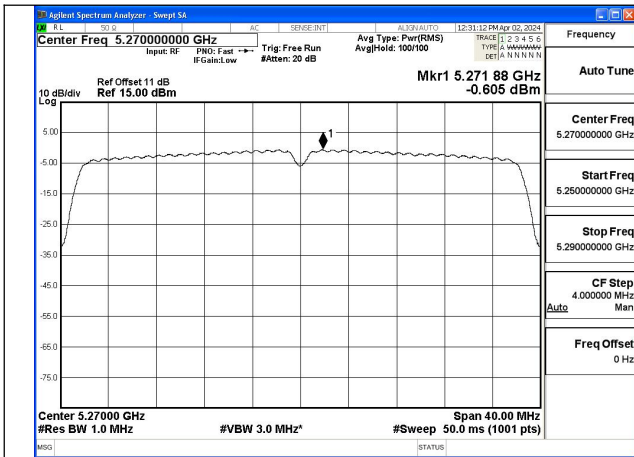

Test Mode: 802.11ac VHT40

Mode:802.11ac VHT40 Frequency:5270MHz
Ant:Chain0