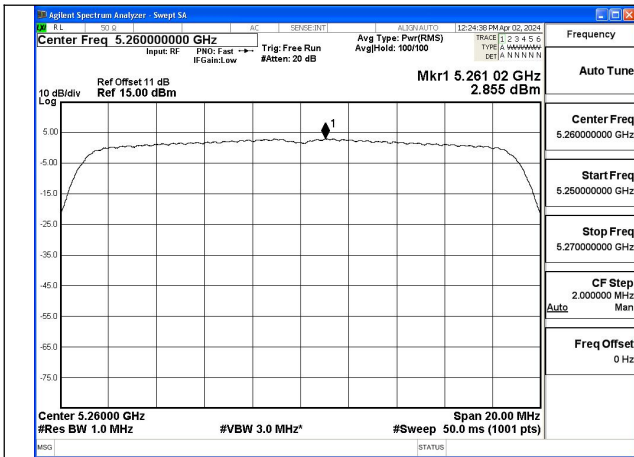

Test Mode: 802.11ac VHT20

Mode:802.11ac VHT20 Frequency:5260MHz  
Ant:Chain0

Mode:802.11ac VHT20 Frequency:5280MHz  
Ant:Chain0

Mode:802.11ac VHT20 Frequency:5320MHz  
Ant:Chain0

Mode:802.11ac VHT20 Frequency:5260MHz  
Ant:Chain1

Mode:802.11ac VHT20 Frequency:5280MHz  
Ant:Chain1

Mode:802.11ac VHT20 Frequency:5320MHz  
Ant:Chain1

Test Mode: 802.11n HT40

Mode:802.11n HT40 Frequency:5270MHz Ant:Chain0

Mode:802.11n HT40 Frequency:5310MHz Ant:Chain0