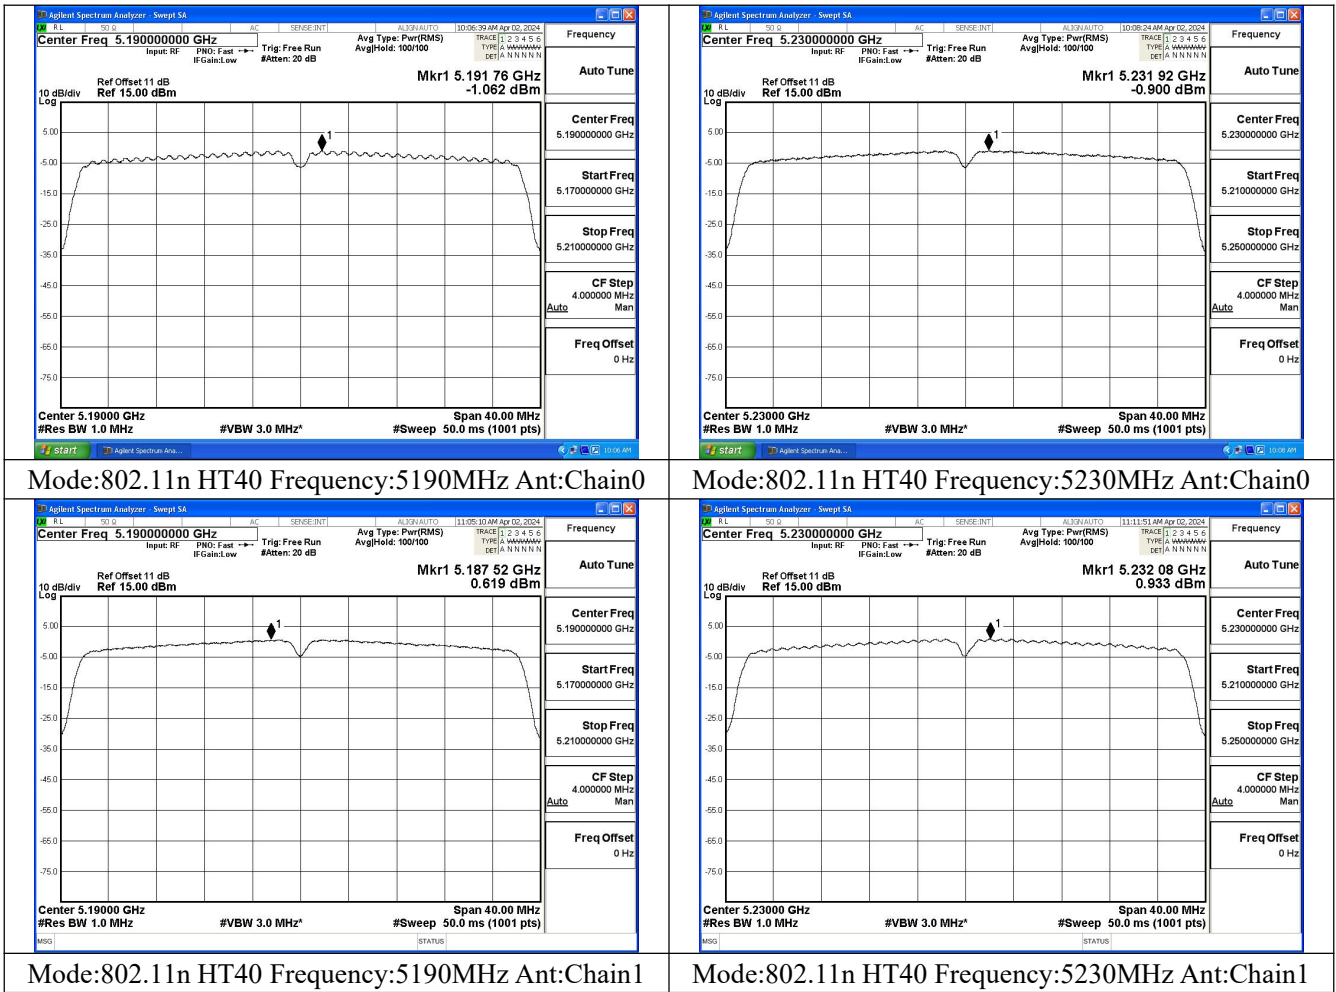

Test Mode: 802.11ac VHT20

Test Mode: 802.11n HT40

Mode:802.11n HT40 Frequency:5190MHz Ant:Chain0

Mode:802.11n HT40 Frequency:5230MHz Ant:Chain0

Mode:802.11n HT40 Frequency:5190MHz Ant:Chain1

Mode:802.11n HT40 Frequency:5230MHz Ant:Chain1

Test Mode: 802.11ac VHT40

Mode:802.11ac VHT40 Frequency:5190MHz
Ant:Chain0

Mode:802.11ac VHT40 Frequency:5230MHz
Ant:Chain0

Mode:802.11ac VHT40 Frequency:5190MHz
Ant:Chain1

Mode:802.11ac VHT40 Frequency:5230MHz
Ant:Chain1

Test Mode: 802.11ac VHT80

Mode:802.11ac VHT80 Frequency:5210MHz
Ant:Chain0

Mode:802.11ac VHT80 Frequency:5210MHz
Ant:Chain1