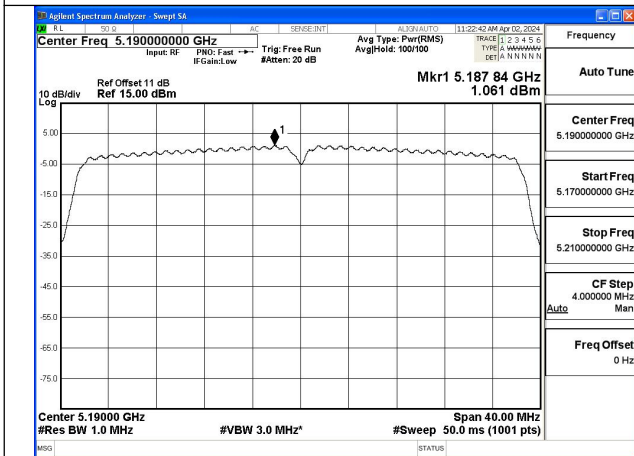

Test Mode: 802.11ac VHT20

Test Mode: 802.11n HT40

Mode:802.11n HT40 Frequency:5190MHz Ant:Chain0

Mode:802.11n HT40 Frequency:5230MHz Ant:Chain0

Mode:802.11n HT40 Frequency:5190MHz Ant:Chain1

Mode:802.11n HT40 Frequency:5230MHz Ant:Chain1

Test Mode: 802.11ac VHT40

Mode:802.11ac VHT40 Frequency:5190MHz
Ant:Chain0

Mode:802.11ac VHT40 Frequency:5230MHz
Ant:Chain0

Mode:802.11ac VHT40 Frequency:5190MHz
Ant:Chain1

Mode:802.11ac VHT40 Frequency:5230MHz
Ant:Chain1