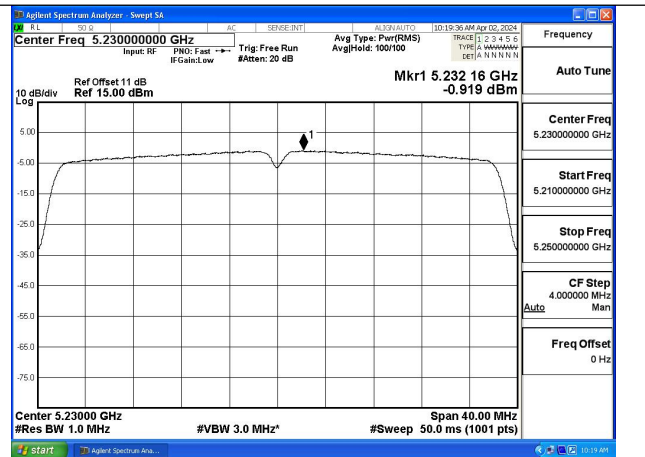

Test Mode: 802.11ac VHT20

Test Mode: 802.11n HT40

Mode:802.11n HT40 Frequency:5190MHz Ant:Chain0

Mode:802.11n HT40 Frequency:5230MHz Ant:Chain0

Mode:802.11n HT40 Frequency:5190MHz Ant:Chain1

Mode:802.11n HT40 Frequency:5230MHz Ant:Chain1

Test Mode: 802.11ac VHT40

Mode:802.11ac VHT40 Frequency:5190MHz
Ant:Chain0

Mode:802.11ac VHT40 Frequency:5230MHz
Ant:Chain0

Mode:802.11ac VHT40 Frequency:5190MHz
Ant:Chain1

Mode:802.11ac VHT40 Frequency:5230MHz
Ant:Chain1