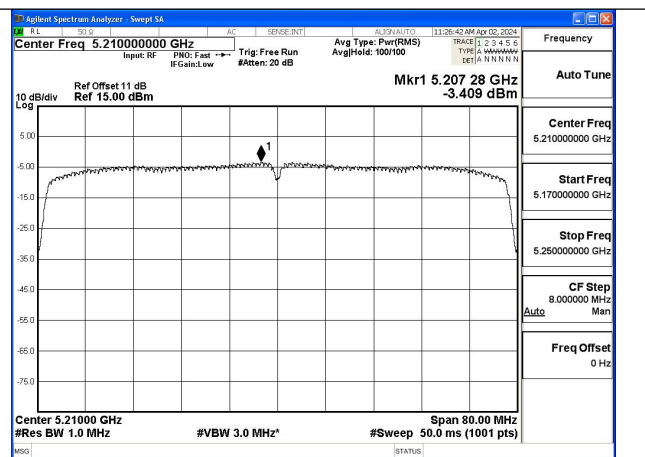

Mode:802.11ac VHT80 Frequency:5210MHz
Ant:Chain1