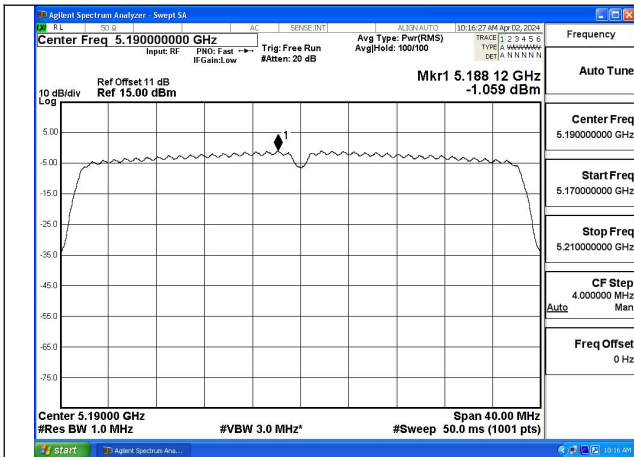

Test Mode: 802.11ac VHT40

Mode:802.11ac VHT40 Frequency:5190MHz
Ant:Chain0