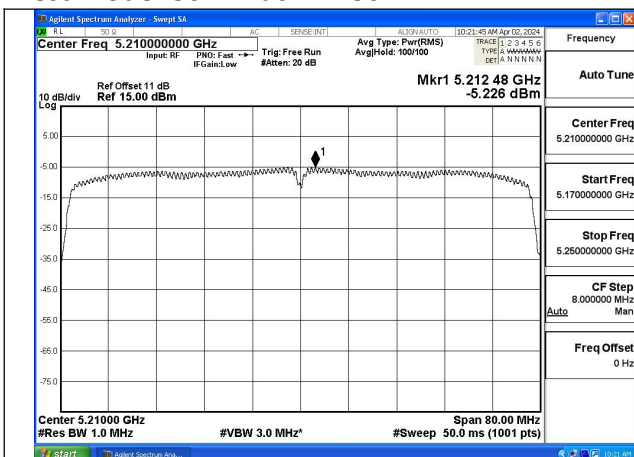

Test Mode: 802.11ac VHT40

Mode:802.11ac VHT40 Frequency:5190MHz
Ant:Chain0

Mode:802.11ac VHT40 Frequency:5230MHz
Ant:Chain0

Mode:802.11ac VHT40 Frequency:5190MHz
Ant:Chain1

Mode:802.11ac VHT40 Frequency:5230MHz
Ant:Chain1

Test Mode: 802.11ac VHT80

Mode:802.11ac VHT80 Frequency:5210MHz
Ant:Chain0

Mode:802.11ac VHT80 Frequency:5210MHz
Ant:Chain1