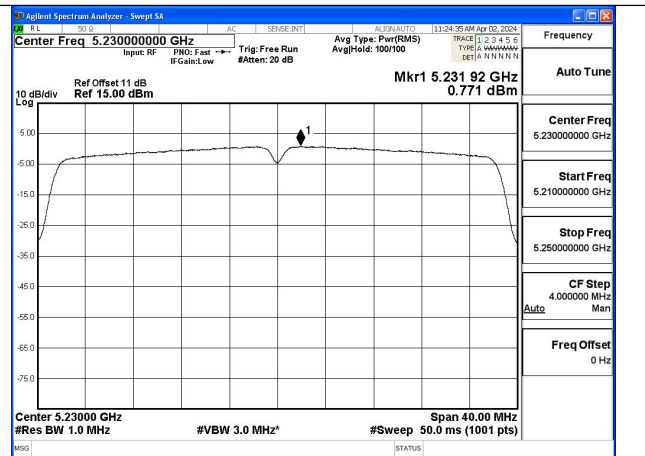

Test Mode: 802.11ac VHT40

Mode:802.11ac VHT40 Frequency:5190MHz
Ant:Chain0

Mode:802.11ac VHT40 Frequency:5230MHz
Ant:Chain0

Mode:802.11ac VHT40 Frequency:5190MHz
Ant:Chain1

Mode:802.11ac VHT40 Frequency:5230MHz
Ant:Chain1

Test Mode: 802.11ac VHT80

Mode:802.11ac VHT80 Frequency:5210MHz
Ant:Chain0

Mode:802.11ac VHT80 Frequency:5210MHz
Ant:Chain1