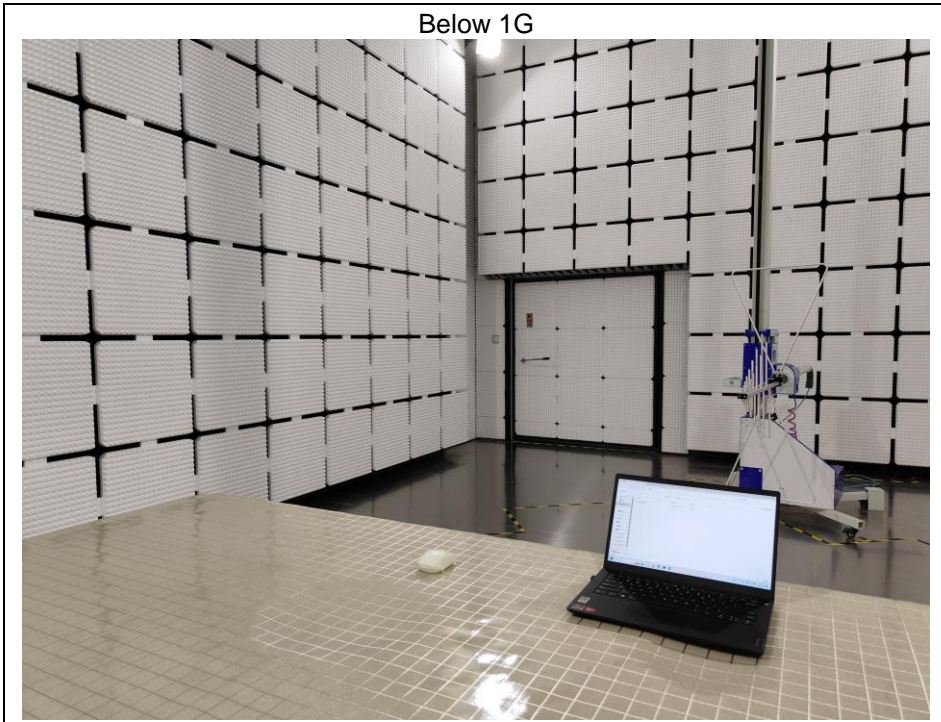

Model: CW-ARBT20SKI-DGTKT
Radiated Emission

Below 1G

Above 1G