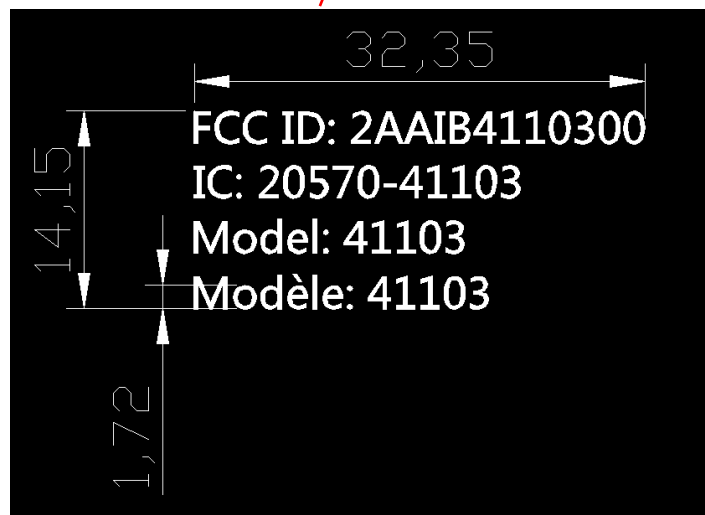

Label Artwork and Location

Unit: mm