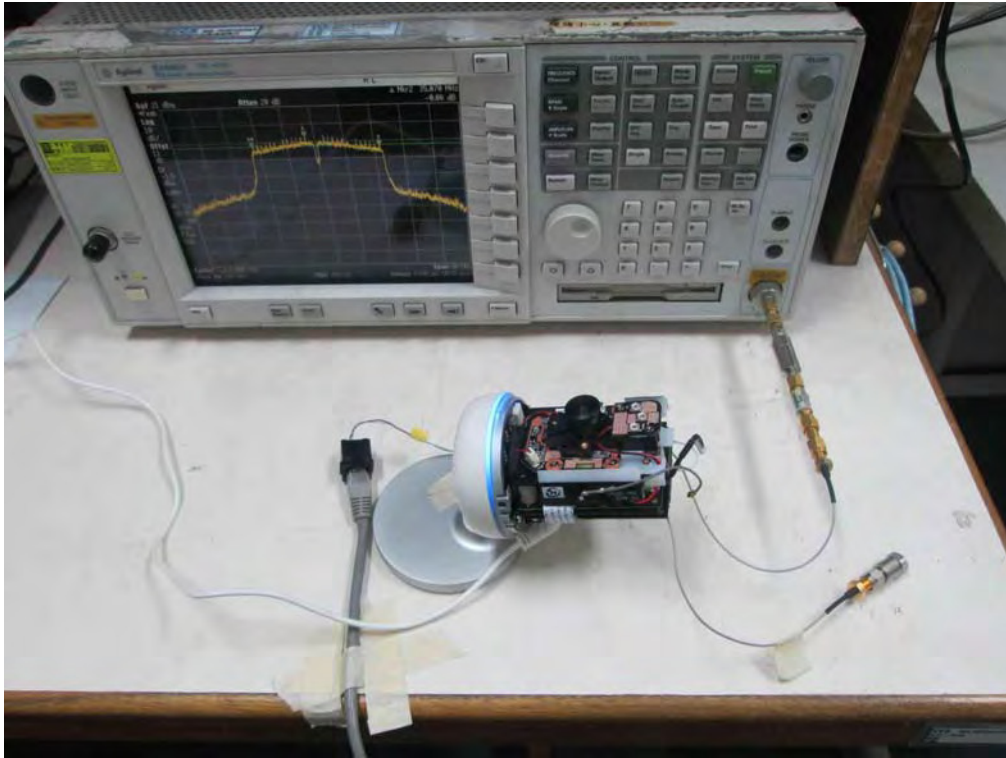

ANTENNA PORT CONDUCTED RF MEASUREMENT SETUP

RADIATED EMISSION SETUP

Below 1GHz

Above 1GHz

CONDUCTED EMISSION SETUP