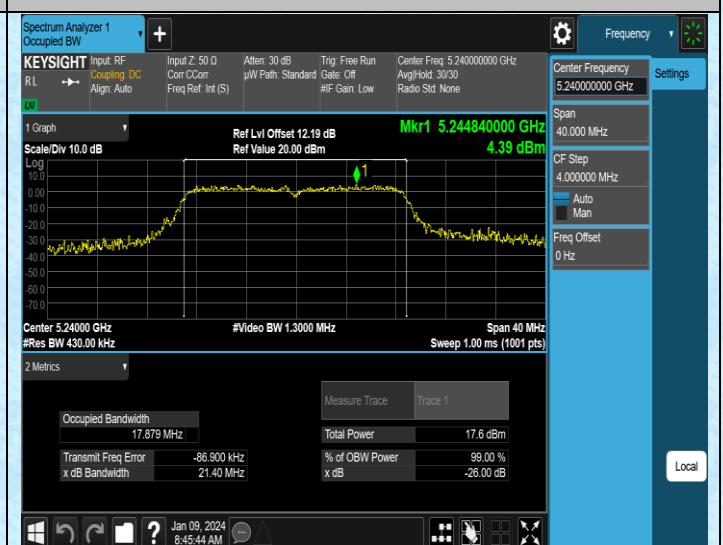

Test Graphs