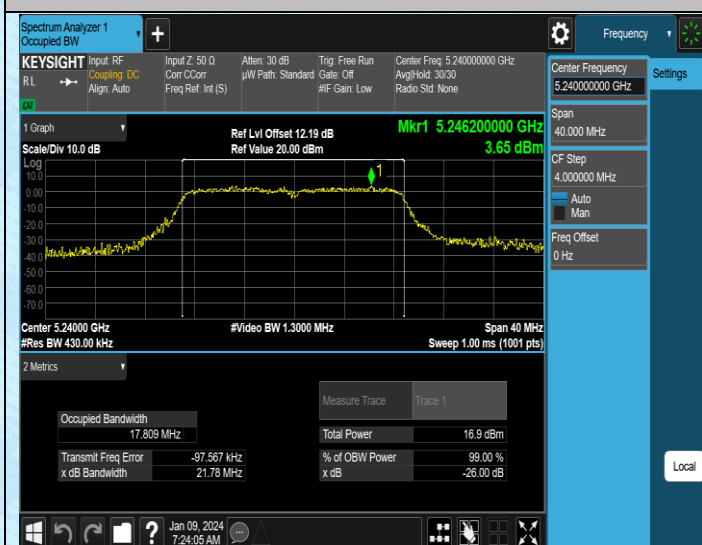

Test Graphs