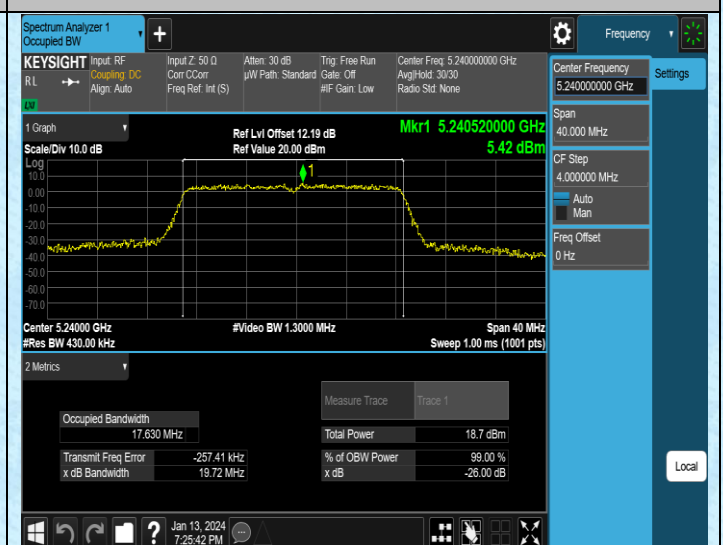

Test Graphs