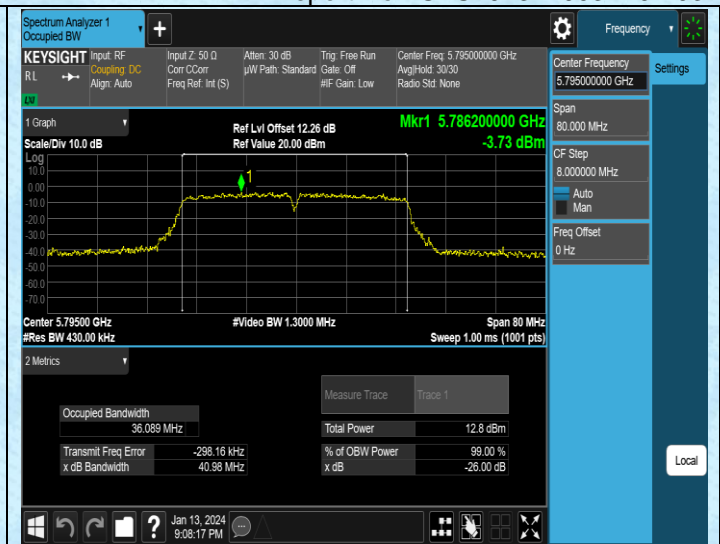

11AC40MIMO-Ant1-5755

11AC40MIMO-Ant2-5755

11AC80MIMO-Ant1-5775

11AC80MIMO-Ant2-5775

AppendixA2: Occupied channel bandwidth

Test Result

Test Mode	Antenna	Frequency[MHz]	Rate	OCB [MHz]	FL[MHz]	FH[MHz]	Limit[MHz]	Verdict
11N20SISO	Ant1	5180	MCS0	17.646	5171.1072	5188.7532	---	---
11N20SISO	Ant2	5180	MCS0	17.640	5170.9156	5188.5556	---	---
11N20SISO	Ant1	5200	MCS0	17.654	5191.1251	5208.7791	---	---
11N20SISO	Ant2	5200	MCS0	17.640	5190.9281	5208.5681	---	---
11N20SISO	Ant1	5240	MCS0	17.642	5231.1489	5248.7909	---	---
11N20SISO	Ant2	5240	MCS0	17.630	5230.9276	5248.5576	---	---
11N20SISO	Ant1	5745	MCS0	17.635	5736.1251	5753.7601	---	---
11N20SISO	Ant2	5745	MCS0	17.674	5735.8681	5753.5421	---	---
11N20SISO	Ant1	5785	MCS0	17.663	5776.1232	5793.7862	---	---
11N20SISO	Ant2	5785	MCS0	17.644	5775.8940	5793.5380	---	---
11N20SISO	Ant1	5805	MCS0	17.647	5796.1201	5813.7671	---	---
11N20SISO	Ant2	5805	MCS0	17.643	5796.1062	5813.7492	---	---
11AC20SISO	Ant1	5180	MCS0	17.668	5170.8934	5188.5614	---	---
11AC20SISO	Ant2	5180	MCS0	17.611	5170.9439	5188.5549	---	---
11AC20SISO	Ant1	5200	MCS0	17.633	5190.9217	5208.5547	---	---
11AC20SISO	Ant2	5200	MCS0	17.630	5190.9322	5208.5622	---	---
11AC20SISO	Ant1	5240	MCS0	17.606	5230.9462	5248.5522	---	---
11AC20SISO	Ant2	5240	MCS0	17.600	5230.9527	5248.5527	---	---
11AC20SISO	Ant1	5745	MCS0	17.660	5735.8955	5753.5555	---	---
11AC20SISO	Ant2	5745	MCS0	17.642	5735.8885	5753.5305	---	---
11AC20SISO	Ant1	5785	MCS0	17.654	5775.8745	5793.5285	---	---
11AC20SISO	Ant2	5785	MCS0	17.624	5775.8897	5793.5137	---	---
11AC20SISO	Ant1	5805	MCS0	17.645	5796.1147	5813.7597	---	---
11AC20SISO	Ant2	5805	MCS0	17.650	5796.1079	5813.7579	---	---
11AC40SISO	Ant1	5190	MCS0	36.166	5171.6135	5207.7795	---	---
11AC40SISO	Ant2	5190	MCS0	36.150	5171.6746	5207.8246	---	---
11AC40SISO	Ant1	5230	MCS0	36.176	5211.6296	5247.8056	---	---
11AC40SISO	Ant2	5230	MCS0	36.146	5211.6321	5247.7781	---	---
11AC40SISO	Ant1	5755	MCS0	36.195	5736.6066	5772.8016	---	---
11AC40SISO	Ant2	5755	MCS0	36.137	5736.5691	5772.7061	---	---
11AC40SISO	Ant1	5795	MCS0	36.145	5776.6125	5812.7575	---	---
11AC40SISO	Ant2	5795	MCS0	36.157	5776.5869	5812.7439	---	---
11AC80SISO	Ant1	5210	MCS0	75.089	5172.1130	5247.2020	---	---
11AC80SISO	Ant2	5210	MCS0	75.103	5172.0979	5247.2009	---	---
11AC80SISO	Ant1	5775	MCS0	75.237	5737.0744	5812.3114	---	---
11AC80SISO	Ant2	5775	MCS0	74.997	5737.1720	5812.1690	---	---
11N20MIMO	Ant1	5180	MCS0	17.651	5170.9171	5188.5681	---	---
11N20MIMO	Ant2	5180	MCS0	17.615	5170.9133	5188.5283	---	---
11N20MIMO	Ant1	5200	MCS0	17.664	5190.9056	5208.5696	---	---
11N20MIMO	Ant2	5200	MCS0	17.659	5190.9057	5208.5647	---	---
11N20MIMO	Ant1	5240	MCS0	17.609	5230.9339	5248.5429	---	---