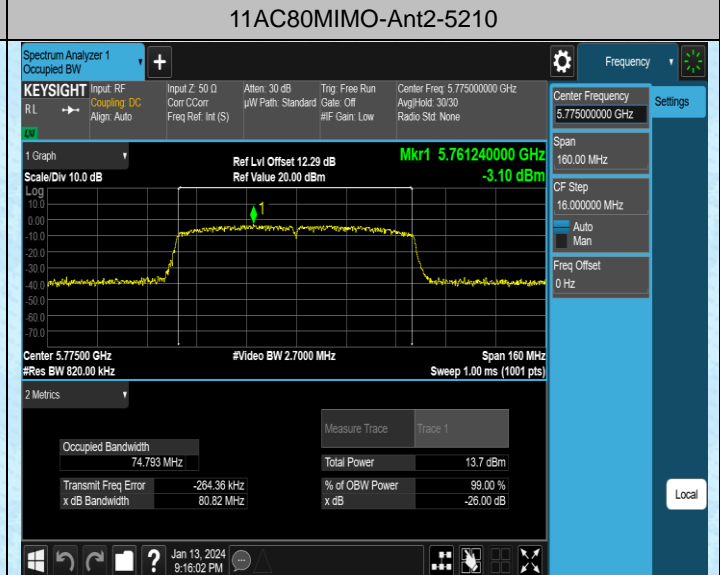

11AC40MIMO-Ant1-5755

11AC40MIMO-Ant2-5755

11AC80MIMO-Ant1-5775

11AC80MIMO-Ant2-5775

AppendixA2: Occupied channel bandwidth

Test Result

Test Mode	Antenna	Frequency[MHz]	Rate	OCB [MHz]	FL[MHz]	FH[MHz]	Limit[MHz]	Verdict
11N20SISO	Ant1	5180	MCS0	17.646	5171.1072	5188.7532	---	---
11N20SISO	Ant2	5180	MCS0	17.640	5170.9156	5188.5556	---	---
11N20SISO	Ant1	5200	MCS0	17.654	5191.1251	5208.7791	---	---
11N20SISO	Ant2	5200	MCS0	17.640	5190.9281	5208.5681	---	---
11N20SISO	Ant1	5240	MCS0	17.642	5231.1489	5248.7909	---	---
11N20SISO	Ant2	5240	MCS0	17.630	5230.9276	5248.5576	---	---
11N20SISO	Ant1	5745	MCS0	17.635	5736.1251	5753.7601	---	---
11N20SISO	Ant2	5745	MCS0	17.674	5735.8681	5753.5421	---	---
11N20SISO	Ant1	5785	MCS0	17.663	5776.1232	5793.7862	---	---
11N20SISO	Ant2	5785	MCS0	17.644	5775.8940	5793.5380	---	---
11N20SISO	Ant1	5805	MCS0	17.647	5796.1201	5813.7671	---	---
11N20SISO	Ant2	5805	MCS0	17.643	5796.1062	5813.7492	---	---
11AC20SISO	Ant1	5180	MCS0	17.668	5170.8934	5188.5614	---	---
11AC20SISO	Ant2	5180	MCS0	17.611	5170.9439	5188.5549	---	---
11AC20SISO	Ant1	5200	MCS0	17.633	5190.9217	5208.5547	---	---
11AC20SISO	Ant2	5200	MCS0	17.630	5190.9322	5208.5622	---	---
11AC20SISO	Ant1	5240	MCS0	17.606	5230.9462	5248.5522	---	---
11AC20SISO	Ant2	5240	MCS0	17.600	5230.9527	5248.5527	---	---
11AC20SISO	Ant1	5745	MCS0	17.660	5735.8955	5753.5555	---	---
11AC20SISO	Ant2	5745	MCS0	17.642	5735.8885	5753.5305	---	---
11AC20SISO	Ant1	5785	MCS0	17.654	5775.8745	5793.5285	---	---
11AC20SISO	Ant2	5785	MCS0	17.624	5775.8897	5793.5137	---	---
11AC20SISO	Ant1	5805	MCS0	17.645	5796.1147	5813.7597	---	---
11AC20SISO	Ant2	5805	MCS0	17.650	5796.1079	5813.7579	---	---
11AC40SISO	Ant1	5190	MCS0	36.166	5171.6135	5207.7795	---	---
11AC40SISO	Ant2	5190	MCS0	36.150	5171.6746	5207.8246	---	---
11AC40SISO	Ant1	5230	MCS0	36.176	5211.6296	5247.8056	---	---
11AC40SISO	Ant2	5230	MCS0	36.146	5211.6321	5247.7781	---	---
11AC40SISO	Ant1	5755	MCS0	36.195	5736.6066	5772.8016	---	---
11AC40SISO	Ant2	5755	MCS0	36.137	5736.5691	5772.7061	---	---
11AC40SISO	Ant1	5795	MCS0	36.145	5776.6125	5812.7575	---	---
11AC40SISO	Ant2	5795	MCS0	36.157	5776.5869	5812.7439	---	---
11AC80SISO	Ant1	5210	MCS0	75.089	5172.1130	5247.2020	---	---
11AC80SISO	Ant2	5210	MCS0	75.103	5172.0979	5247.2009	---	---
11AC80SISO	Ant1	5775	MCS0	75.237	5737.0744	5812.3114	---	---
11AC80SISO	Ant2	5775	MCS0	74.997	5737.1720	5812.1690	---	---
11N20MIMO	Ant1	5180	MCS0	17.651	5170.9171	5188.5681	---	---
11N20MIMO	Ant2	5180	MCS0	17.615	5170.9133	5188.5283	---	---
11N20MIMO	Ant1	5200	MCS0	17.664	5190.9056	5208.5696	---	---
11N20MIMO	Ant2	5200	MCS0	17.659	5190.9057	5208.5647	---	---
11N20MIMO	Ant1	5240	MCS0	17.609	5230.9339	5248.5429	---	---