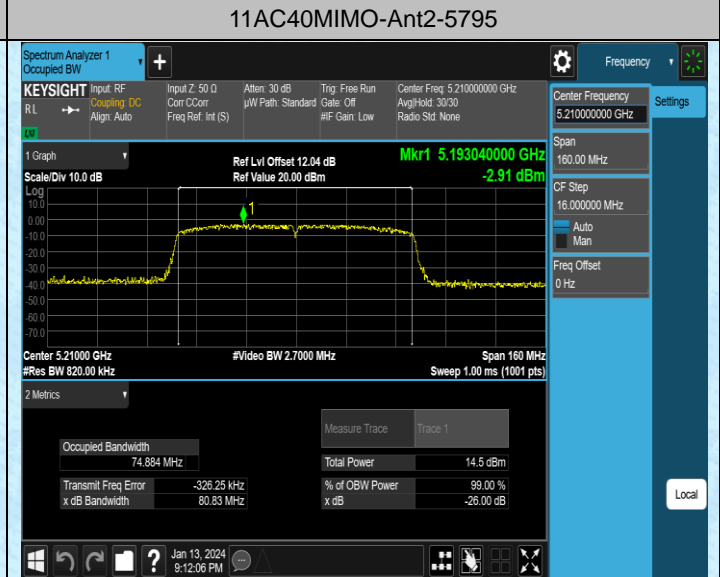

11AC40MIMO-Ant1-5755

11AC40MIMO-Ant2-5755

11AC80MIMO-Ant1-5775

11AC80MIMO-Ant2-5775

AppendixA2: Occupied channel bandwidth

Test Result

Test Mode	Antenna	Frequency[MHz]	Rate	OCB [MHz]	FL[MHz]	FH[MHz]	Limit[MHz]	Verdict
11N20SISO	Ant1	5180	MCS0	17.646	5171.1072	5188.7532	---	---
11N20SISO	Ant2	5180	MCS0	17.640	5170.9156	5188.5556	---	---
11N20SISO	Ant1	5200	MCS0	17.654	5191.1251	5208.7791	---	---
11N20SISO	Ant2	5200	MCS0	17.640	5190.9281	5208.5681	---	---
11N20SISO	Ant1	5240	MCS0	17.642	5231.1489	5248.7909	---	---
11N20SISO	Ant2	5240	MCS0	17.630	5230.9276	5248.5576	---	---
11N20SISO	Ant1	5745	MCS0	17.635	5736.1251	5753.7601	---	---
11N20SISO	Ant2	5745	MCS0	17.674	5735.8681	5753.5421	---	---
11N20SISO	Ant1	5785	MCS0	17.663	5776.1232	5793.7862	---	---
11N20SISO	Ant2	5785	MCS0	17.644	5775.8940	5793.5380	---	---
11N20SISO	Ant1	5805	MCS0	17.647	5796.1201	5813.7671	---	---
11N20SISO	Ant2	5805	MCS0	17.643	5796.1062	5813.7492	---	---
11AC20SISO	Ant1	5180	MCS0	17.668	5170.8934	5188.5614	---	---
11AC20SISO	Ant2	5180	MCS0	17.611	5170.9439	5188.5549	---	---
11AC20SISO	Ant1	5200	MCS0	17.633	5190.9217	5208.5547	---	---
11AC20SISO	Ant2	5200	MCS0	17.630	5190.9322	5208.5622	---	---
11AC20SISO	Ant1	5240	MCS0	17.606	5230.9462	5248.5522	---	---
11AC20SISO	Ant2	5240	MCS0	17.600	5230.9527	5248.5527	---	---
11AC20SISO	Ant1	5745	MCS0	17.660	5735.8955	5753.5555	---	---
11AC20SISO	Ant2	5745	MCS0	17.642	5735.8885	5753.5305	---	---
11AC20SISO	Ant1	5785	MCS0	17.654	5775.8745	5793.5285	---	---
11AC20SISO	Ant2	5785	MCS0	17.624	5775.8897	5793.5137	---	---
11AC20SISO	Ant1	5805	MCS0	17.645	5796.1147	5813.7597	---	---
11AC20SISO	Ant2	5805	MCS0	17.650	5796.1079	5813.7579	---	---
11AC40SISO	Ant1	5190	MCS0	36.166	5171.6135	5207.7795	---	---
11AC40SISO	Ant2	5190	MCS0	36.150	5171.6746	5207.8246	---	---
11AC40SISO	Ant1	5230	MCS0	36.176	5211.6296	5247.8056	---	---
11AC40SISO	Ant2	5230	MCS0	36.146	5211.6321	5247.7781	---	---
11AC40SISO	Ant1	5755	MCS0	36.195	5736.6066	5772.8016	---	---
11AC40SISO	Ant2	5755	MCS0	36.137	5736.5691	5772.7061	---	---
11AC40SISO	Ant1	5795	MCS0	36.145	5776.6125	5812.7575	---	---
11AC40SISO	Ant2	5795	MCS0	36.157	5776.5869	5812.7439	---	---
11AC80SISO	Ant1	5210	MCS0	75.089	5172.1130	5247.2020	---	---
11AC80SISO	Ant2	5210	MCS0	75.103	5172.0979	5247.2009	---	---
11AC80SISO	Ant1	5775	MCS0	75.237	5737.0744	5812.3114	---	---
11AC80SISO	Ant2	5775	MCS0	74.997	5737.1720	5812.1690	---	---
11N20MIMO	Ant1	5180	MCS0	17.651	5170.9171	5188.5681	---	---
11N20MIMO	Ant2	5180	MCS0	17.615	5170.9133	5188.5283	---	---
11N20MIMO	Ant1	5200	MCS0	17.664	5190.9056	5208.5696	---	---
11N20MIMO	Ant2	5200	MCS0	17.659	5190.9057	5208.5647	---	---
11N20MIMO	Ant1	5240	MCS0	17.609	5230.9339	5248.5429	---	---