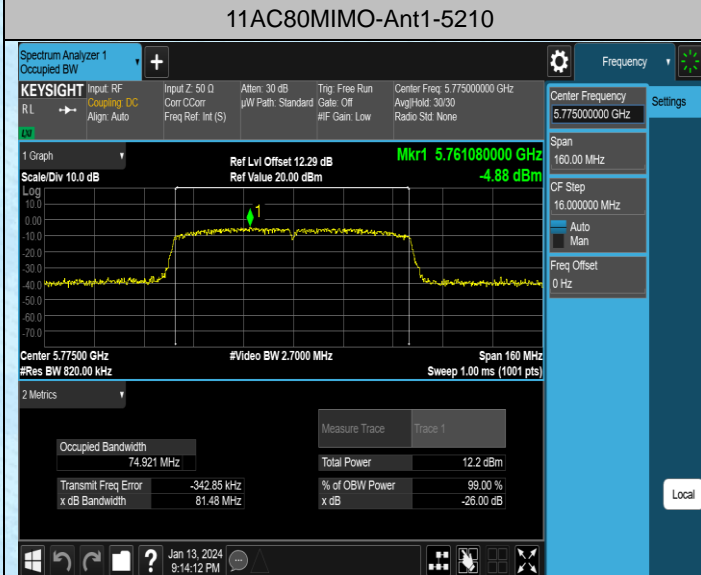

11AC40MIMO-Ant1-5755

11AC40MIMO-Ant2-5755

11AC80MIMO-Ant1-5775

11AC80MIMO-Ant2-5775

AppendixA2: Occupied channel bandwidth

Test Result

Test Mode	Antenna	Frequency[MHz]	Rate	OCB [MHz]	FL[MHz]	FH[MHz]	Limit[MHz]	Verdict
11N20SISO	Ant1	5180	MCS0	17.646	5171.1072	5188.7532	---	---
11N20SISO	Ant2	5180	MCS0	17.640	5170.9156	5188.5556	---	---
11N20SISO	Ant1	5200	MCS0	17.654	5191.1251	5208.7791	---	---
11N20SISO	Ant2	5200	MCS0	17.640	5190.9281	5208.5681	---	---
11N20SISO	Ant1	5240	MCS0	17.642	5231.1489	5248.7909	---	---
11N20SISO	Ant2	5240	MCS0	17.630	5230.9276	5248.5576	---	---
11N20SISO	Ant1	5745	MCS0	17.635	5736.1251	5753.7601	---	---
11N20SISO	Ant2	5745	MCS0	17.674	5735.8681	5753.5421	---	---
11N20SISO	Ant1	5785	MCS0	17.663	5776.1232	5793.7862	---	---
11N20SISO	Ant2	5785	MCS0	17.644	5775.8940	5793.5380	---	---
11N20SISO	Ant1	5805	MCS0	17.647	5796.1201	5813.7671	---	---
11N20SISO	Ant2	5805	MCS0	17.643	5796.1062	5813.7492	---	---
11AC20SISO	Ant1	5180	MCS0	17.668	5170.8934	5188.5614	---	---
11AC20SISO	Ant2	5180	MCS0	17.611	5170.9439	5188.5549	---	---
11AC20SISO	Ant1	5200	MCS0	17.633	5190.9217	5208.5547	---	---
11AC20SISO	Ant2	5200	MCS0	17.630	5190.9322	5208.5622	---	---
11AC20SISO	Ant1	5240	MCS0	17.606	5230.9462	5248.5522	---	---
11AC20SISO	Ant2	5240	MCS0	17.600	5230.9527	5248.5527	---	---
11AC20SISO	Ant1	5745	MCS0	17.660	5735.8955	5753.5555	---	---
11AC20SISO	Ant2	5745	MCS0	17.642	5735.8885	5753.5305	---	---
11AC20SISO	Ant1	5785	MCS0	17.654	5775.8745	5793.5285	---	---
11AC20SISO	Ant2	5785	MCS0	17.624	5775.8897	5793.5137	---	---
11AC20SISO	Ant1	5805	MCS0	17.645	5796.1147	5813.7597	---	---
11AC20SISO	Ant2	5805	MCS0	17.650	5796.1079	5813.7579	---	---
11AC40SISO	Ant1	5190	MCS0	36.166	5171.6135	5207.7795	---	---
11AC40SISO	Ant2	5190	MCS0	36.150	5171.6746	5207.8246	---	---
11AC40SISO	Ant1	5230	MCS0	36.176	5211.6296	5247.8056	---	---
11AC40SISO	Ant2	5230	MCS0	36.146	5211.6321	5247.7781	---	---
11AC40SISO	Ant1	5755	MCS0	36.195	5736.6066	5772.8016	---	---
11AC40SISO	Ant2	5755	MCS0	36.137	5736.5691	5772.7061	---	---
11AC40SISO	Ant1	5795	MCS0	36.145	5776.6125	5812.7575	---	---
11AC40SISO	Ant2	5795	MCS0	36.157	5776.5869	5812.7439	---	---
11AC80SISO	Ant1	5210	MCS0	75.089	5172.1130	5247.2020	---	---
11AC80SISO	Ant2	5210	MCS0	75.103	5172.0979	5247.2009	---	---
11AC80SISO	Ant1	5775	MCS0	75.237	5737.0744	5812.3114	---	---
11AC80SISO	Ant2	5775	MCS0	74.997	5737.1720	5812.1690	---	---
11N20MIMO	Ant1	5180	MCS0	17.651	5170.9171	5188.5681	---	---
11N20MIMO	Ant2	5180	MCS0	17.615	5170.9133	5188.5283	---	---
11N20MIMO	Ant1	5200	MCS0	17.664	5190.9056	5208.5696	---	---
11N20MIMO	Ant2	5200	MCS0	17.659	5190.9057	5208.5647	---	---
11N20MIMO	Ant1	5240	MCS0	17.609	5230.9339	5248.5429	---	---