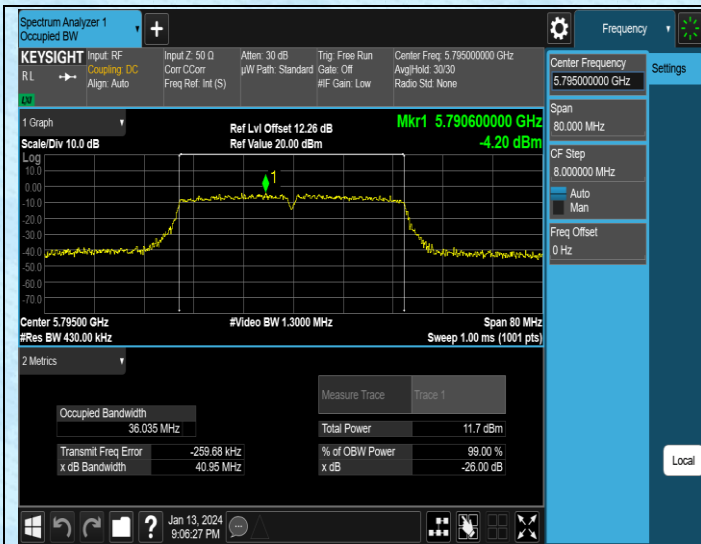

11AC40MIMO-Ant1-5755

11AC40MIMO-Ant2-5755

11AC80MIMO-Ant1-5775

11AC80MIMO-Ant2-5775

AppendixA2: Occupied channel bandwidth

Test Result

Test Mode	Antenna	Frequency[MHz]	Rate	OCB [MHz]	FL[MHz]	FH[MHz]	Limit[MHz]	Verdict
11N20SISO	Ant1	5180	MCS0	17.646	5171.1072	5188.7532	---	---
11N20SISO	Ant2	5180	MCS0	17.640	5170.9156	5188.5556	---	---
11N20SISO	Ant1	5200	MCS0	17.654	5191.1251	5208.7791	---	---
11N20SISO	Ant2	5200	MCS0	17.640	5190.9281	5208.5681	---	---
11N20SISO	Ant1	5240	MCS0	17.642	5231.1489	5248.7909	---	---
11N20SISO	Ant2	5240	MCS0	17.630	5230.9276	5248.5576	---	---
11N20SISO	Ant1	5745	MCS0	17.635	5736.1251	5753.7601	---	---
11N20SISO	Ant2	5745	MCS0	17.674	5735.8681	5753.5421	---	---
11N20SISO	Ant1	5785	MCS0	17.663	5776.1232	5793.7862	---	---
11N20SISO	Ant2	5785	MCS0	17.644	5775.8940	5793.5380	---	---
11N20SISO	Ant1	5805	MCS0	17.647	5796.1201	5813.7671	---	---
11N20SISO	Ant2	5805	MCS0	17.643	5796.1062	5813.7492	---	---
11AC20SISO	Ant1	5180	MCS0	17.668	5170.8934	5188.5614	---	---
11AC20SISO	Ant2	5180	MCS0	17.611	5170.9439	5188.5549	---	---
11AC20SISO	Ant1	5200	MCS0	17.633	5190.9217	5208.5547	---	---
11AC20SISO	Ant2	5200	MCS0	17.630	5190.9322	5208.5622	---	---
11AC20SISO	Ant1	5240	MCS0	17.606	5230.9462	5248.5522	---	---
11AC20SISO	Ant2	5240	MCS0	17.600	5230.9527	5248.5527	---	---
11AC20SISO	Ant1	5745	MCS0	17.660	5735.8955	5753.5555	---	---
11AC20SISO	Ant2	5745	MCS0	17.642	5735.8885	5753.5305	---	---
11AC20SISO	Ant1	5785	MCS0	17.654	5775.8745	5793.5285	---	---
11AC20SISO	Ant2	5785	MCS0	17.624	5775.8897	5793.5137	---	---
11AC20SISO	Ant1	5805	MCS0	17.645	5796.1147	5813.7597	---	---
11AC20SISO	Ant2	5805	MCS0	17.650	5796.1079	5813.7579	---	---
11AC40SISO	Ant1	5190	MCS0	36.166	5171.6135	5207.7795	---	---
11AC40SISO	Ant2	5190	MCS0	36.150	5171.6746	5207.8246	---	---
11AC40SISO	Ant1	5230	MCS0	36.176	5211.6296	5247.8056	---	---
11AC40SISO	Ant2	5230	MCS0	36.146	5211.6321	5247.7781	---	---
11AC40SISO	Ant1	5755	MCS0	36.195	5736.6066	5772.8016	---	---
11AC40SISO	Ant2	5755	MCS0	36.137	5736.5691	5772.7061	---	---
11AC40SISO	Ant1	5795	MCS0	36.145	5776.6125	5812.7575	---	---
11AC40SISO	Ant2	5795	MCS0	36.157	5776.5869	5812.7439	---	---
11AC80SISO	Ant1	5210	MCS0	75.089	5172.1130	5247.2020	---	---
11AC80SISO	Ant2	5210	MCS0	75.103	5172.0979	5247.2009	---	---
11AC80SISO	Ant1	5775	MCS0	75.237	5737.0744	5812.3114	---	---
11AC80SISO	Ant2	5775	MCS0	74.997	5737.1720	5812.1690	---	---
11N20MIMO	Ant1	5180	MCS0	17.651	5170.9171	5188.5681	---	---
11N20MIMO	Ant2	5180	MCS0	17.615	5170.9133	5188.5283	---	---
11N20MIMO	Ant1	5200	MCS0	17.664	5190.9056	5208.5696	---	---
11N20MIMO	Ant2	5200	MCS0	17.659	5190.9057	5208.5647	---	---
11N20MIMO	Ant1	5240	MCS0	17.609	5230.9339	5248.5429	---	---