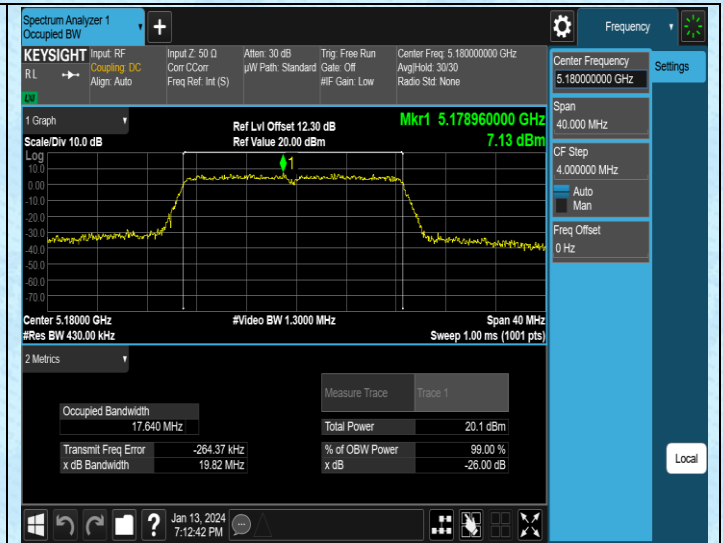

Test Graphs