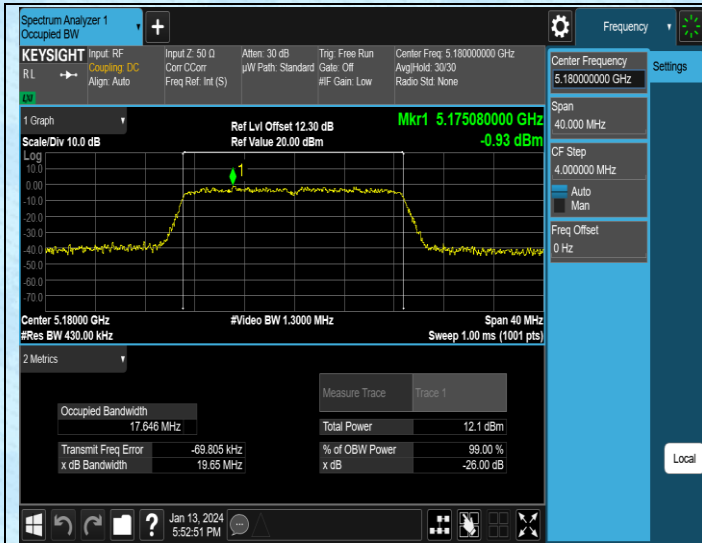

Test Graphs