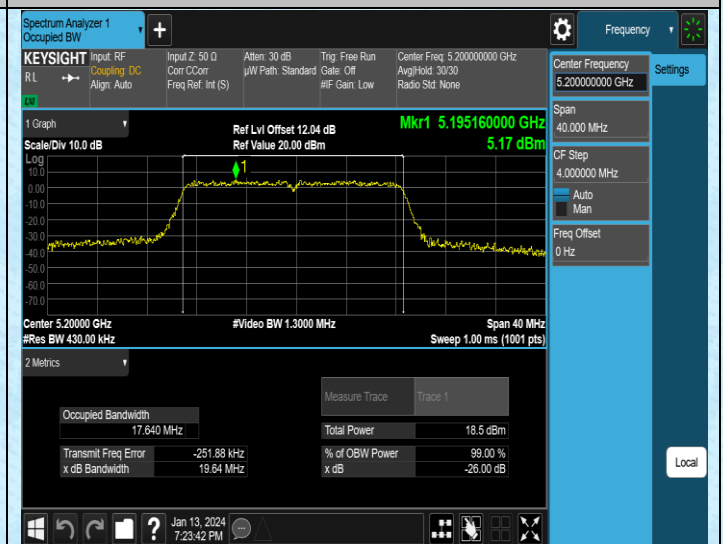

Test Graphs