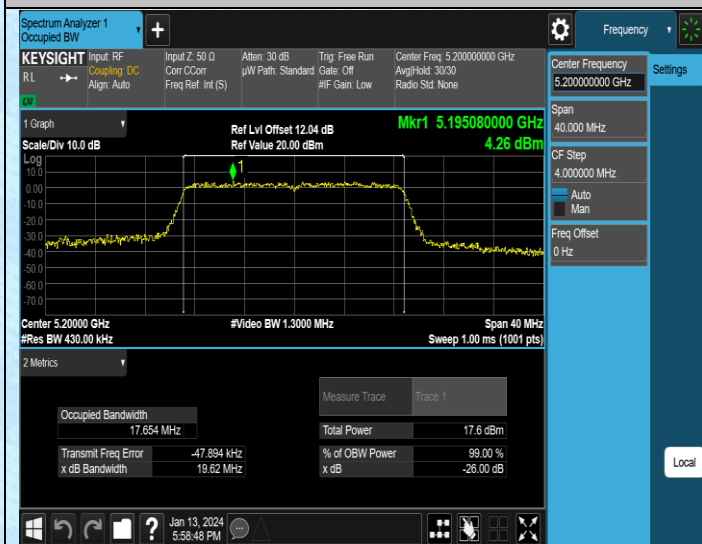

Test Graphs