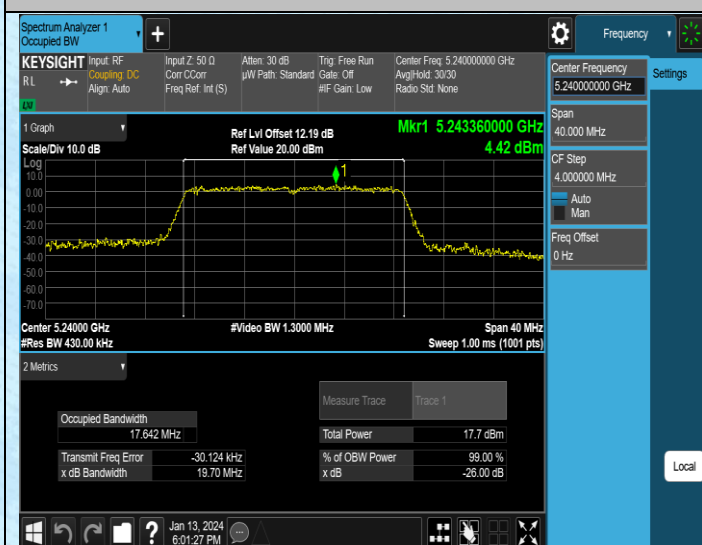

Test Graphs