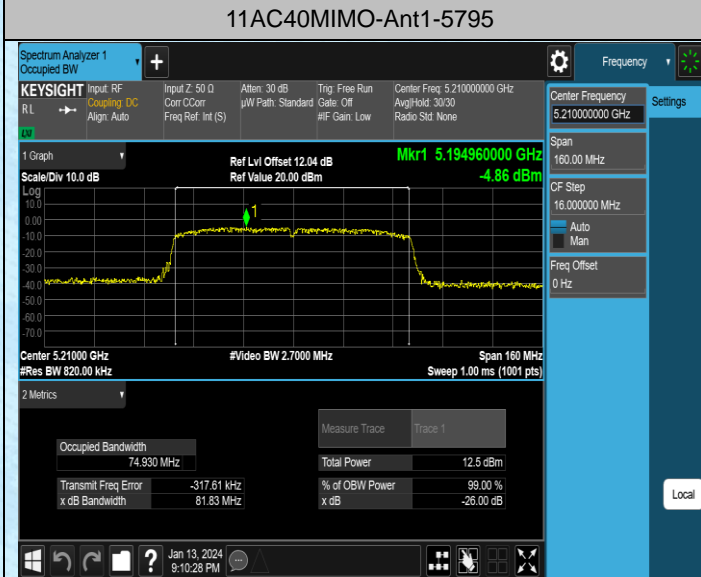

11AC40MIMO-Ant1-5755

11AC40MIMO-Ant2-5755

11AC80MIMO-Ant1-5775

11AC80MIMO-Ant2-5775

AppendixA2: Occupied channel bandwidth

Test Result

Test Mode	Antenna	Frequency[MHz]	Rate	OCB [MHz]	FL[MHz]	FH[MHz]	Limit[MHz]	Verdict
11N20SISO	Ant1	5180	MCS0	17.646	5171.1072	5188.7532	---	---
11N20SISO	Ant2	5180	MCS0	17.640	5170.9156	5188.5556	---	---
11N20SISO	Ant1	5200	MCS0	17.654	5191.1251	5208.7791	---	---
11N20SISO	Ant2	5200	MCS0	17.640	5190.9281	5208.5681	---	---
11N20SISO	Ant1	5240	MCS0	17.642	5231.1489	5248.7909	---	---
11N20SISO	Ant2	5240	MCS0	17.630	5230.9276	5248.5576	---	---
11N20SISO	Ant1	5745	MCS0	17.635	5736.1251	5753.7601	---	---
11N20SISO	Ant2	5745	MCS0	17.674	5735.8681	5753.5421	---	---
11N20SISO	Ant1	5785	MCS0	17.663	5776.1232	5793.7862	---	---
11N20SISO	Ant2	5785	MCS0	17.644	5775.8940	5793.5380	---	---
11N20SISO	Ant1	5805	MCS0	17.647	5796.1201	5813.7671	---	---
11N20SISO	Ant2	5805	MCS0	17.643	5796.1062	5813.7492	---	---
11AC20SISO	Ant1	5180	MCS0	17.668	5170.8934	5188.5614	---	---
11AC20SISO	Ant2	5180	MCS0	17.611	5170.9439	5188.5549	---	---
11AC20SISO	Ant1	5200	MCS0	17.633	5190.9217	5208.5547	---	---
11AC20SISO	Ant2	5200	MCS0	17.630	5190.9322	5208.5622	---	---
11AC20SISO	Ant1	5240	MCS0	17.606	5230.9462	5248.5522	---	---
11AC20SISO	Ant2	5240	MCS0	17.600	5230.9527	5248.5527	---	---
11AC20SISO	Ant1	5745	MCS0	17.660	5735.8955	5753.5555	---	---
11AC20SISO	Ant2	5745	MCS0	17.642	5735.8885	5753.5305	---	---
11AC20SISO	Ant1	5785	MCS0	17.654	5775.8745	5793.5285	---	---
11AC20SISO	Ant2	5785	MCS0	17.624	5775.8897	5793.5137	---	---
11AC20SISO	Ant1	5805	MCS0	17.645	5796.1147	5813.7597	---	---
11AC20SISO	Ant2	5805	MCS0	17.650	5796.1079	5813.7579	---	---
11AC40SISO	Ant1	5190	MCS0	36.166	5171.6135	5207.7795	---	---
11AC40SISO	Ant2	5190	MCS0	36.150	5171.6746	5207.8246	---	---
11AC40SISO	Ant1	5230	MCS0	36.176	5211.6296	5247.8056	---	---
11AC40SISO	Ant2	5230	MCS0	36.146	5211.6321	5247.7781	---	---
11AC40SISO	Ant1	5755	MCS0	36.195	5736.6066	5772.8016	---	---
11AC40SISO	Ant2	5755	MCS0	36.137	5736.5691	5772.7061	---	---
11AC40SISO	Ant1	5795	MCS0	36.145	5776.6125	5812.7575	---	---
11AC40SISO	Ant2	5795	MCS0	36.157	5776.5869	5812.7439	---	---
11AC80SISO	Ant1	5210	MCS0	75.089	5172.1130	5247.2020	---	---
11AC80SISO	Ant2	5210	MCS0	75.103	5172.0979	5247.2009	---	---
11AC80SISO	Ant1	5775	MCS0	75.237	5737.0744	5812.3114	---	---
11AC80SISO	Ant2	5775	MCS0	74.997	5737.1720	5812.1690	---	---
11N20MIMO	Ant1	5180	MCS0	17.651	5170.9171	5188.5681	---	---
11N20MIMO	Ant2	5180	MCS0	17.615	5170.9133	5188.5283	---	---
11N20MIMO	Ant1	5200	MCS0	17.664	5190.9056	5208.5696	---	---
11N20MIMO	Ant2	5200	MCS0	17.659	5190.9057	5208.5647	---	---
11N20MIMO	Ant1	5240	MCS0	17.609	5230.9339	5248.5429	---	---